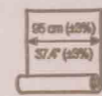

PROFIROL 

PROFIROL 

PROFIROL 

PROFIROL 

PROFIROL 

RAW

Ref. RW402

Match:  64 cm (25.2 in)