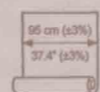

Match: ▶◀ 64 cm (25.2 in)