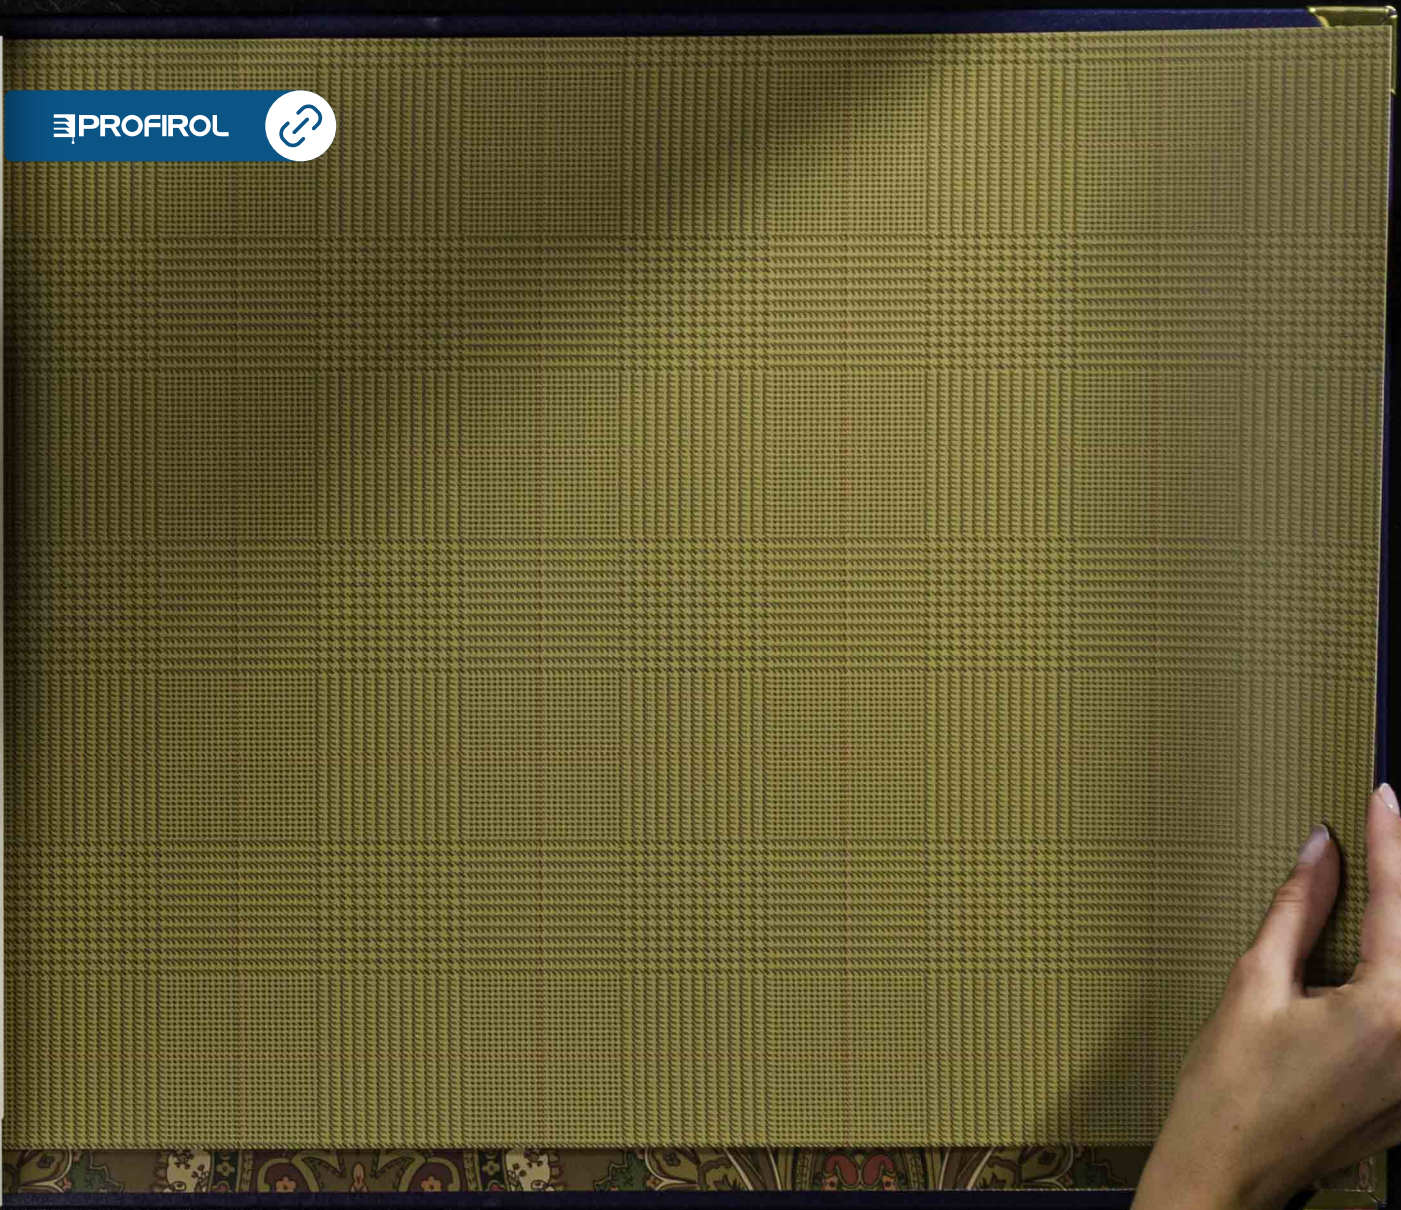

PROFIROL

RALPH LAUREN
Egerton Plaid
PRL017/16
Tweed

Featured image displays two drops.
This wallpaper can be printed on embossed (heavy-weight) vinyl for contract orders,
minimum 150 rolls. For more detailed information, please contact your sales office.