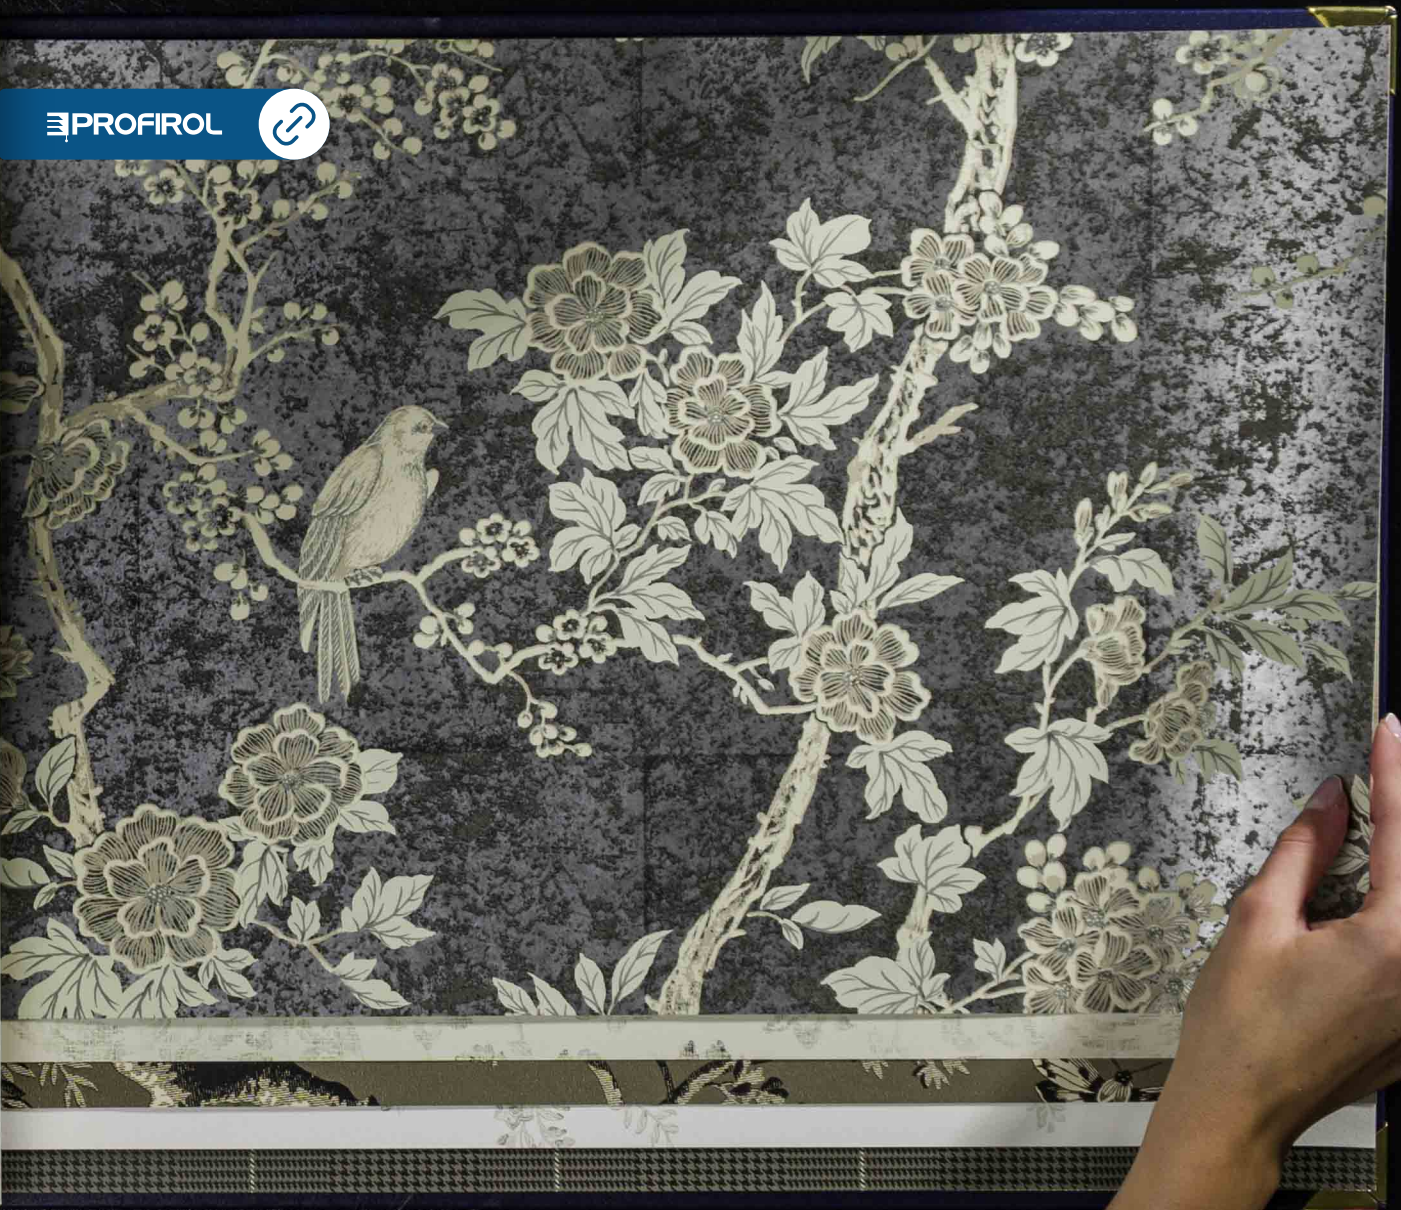

RALPH LAUREN
Vintage Dauphine
PRL02B/03
Porcelain

Width 52cm / 20 1/2"
Repeat 52cm / 20 1/2"
Roll Length 10m / 11 yds
Half Drop
Washable

Please remember shade this gap between the sample and current stock

PROFIROL