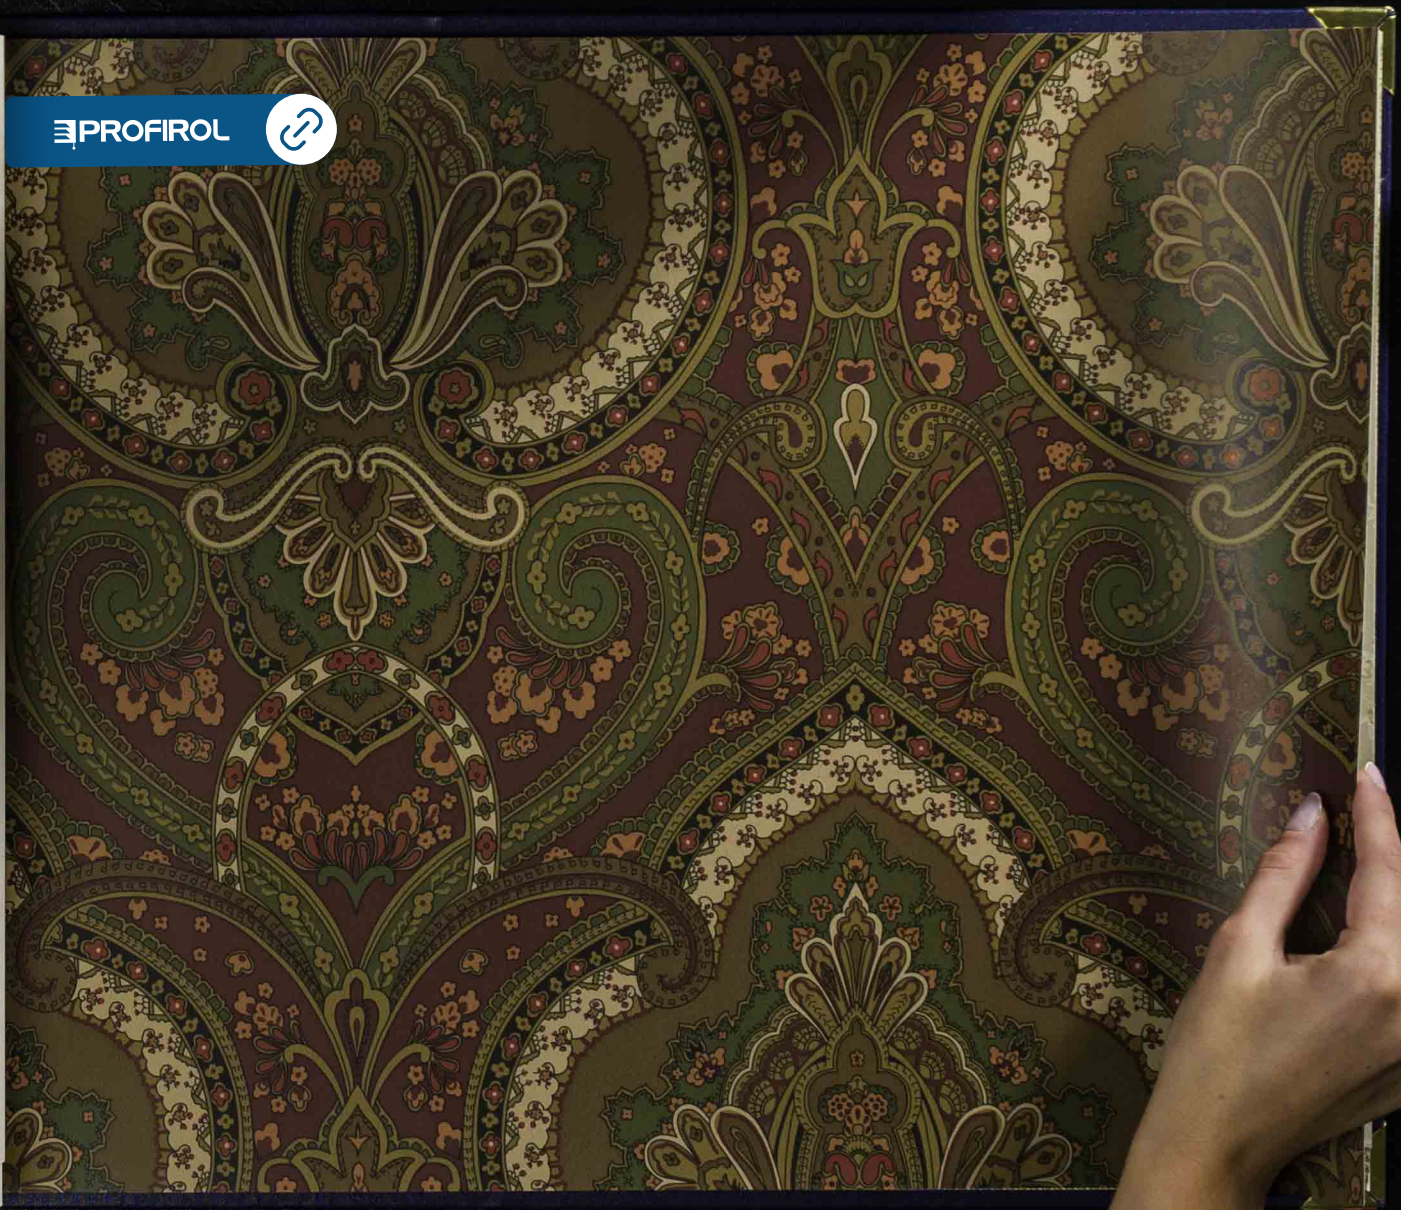

PROFIROL

RALPH LAUREN
Egerton Plaid
PRL017/16
Tweed

Featured image displays two drops.
This wallpaper can be printed on embossed (heavy-weight) vinyl for contract orders,
minimum 150 rolls. For more detailed information, please contact your sales office.

Width 52cm / 20 1/2"
Repeat 10.5cm / 4"
Roll Length 10m / 11 yds.
Straight
Washable

Please remember shade may vary between this sample and printed stock.