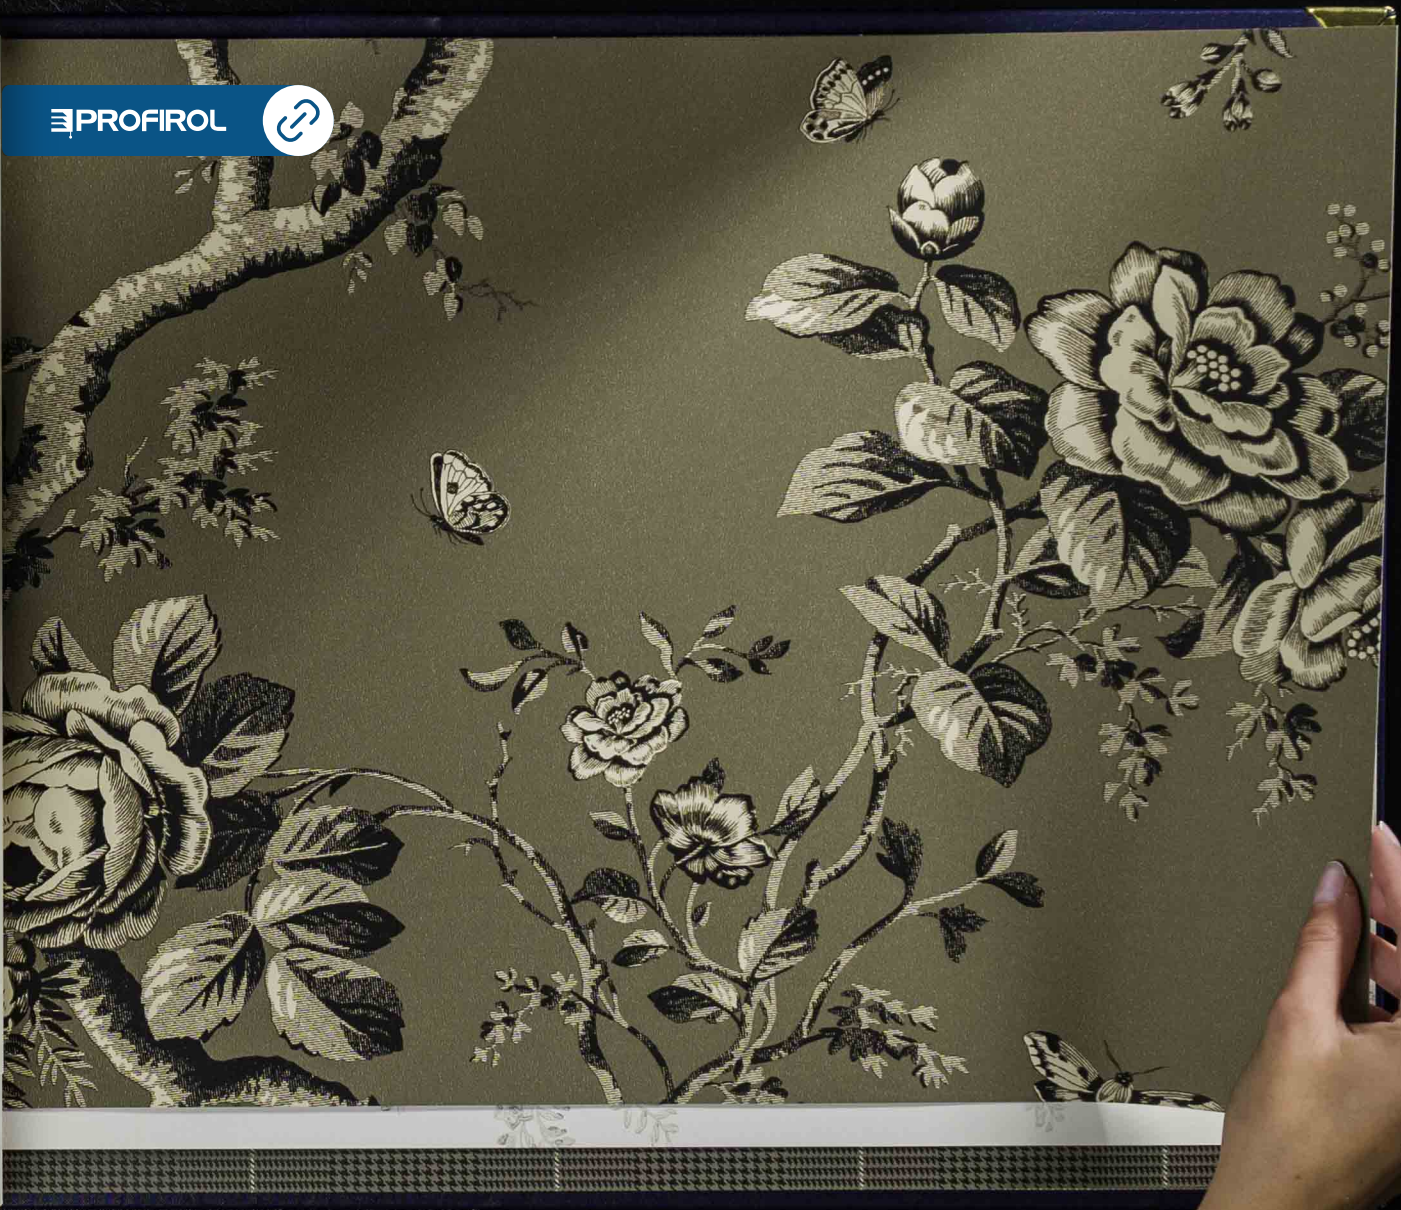

RALPH LAUREN
Old Hall Floral
PRL704/02
Graphite

Featured image displays two drops.
This wallpaper can be printed or embossed heavyweight vinyl for contract orders,
maximum 150 rolls. For more detailed information please contact your sales office.

Width 52cm / 20 1/2"
Repeat 52cm / 20 1/2"
Roll Length 10m / 11 yds
Straight
Washable

Please remember shade may vary between this sample and current stock.

PROFIROL