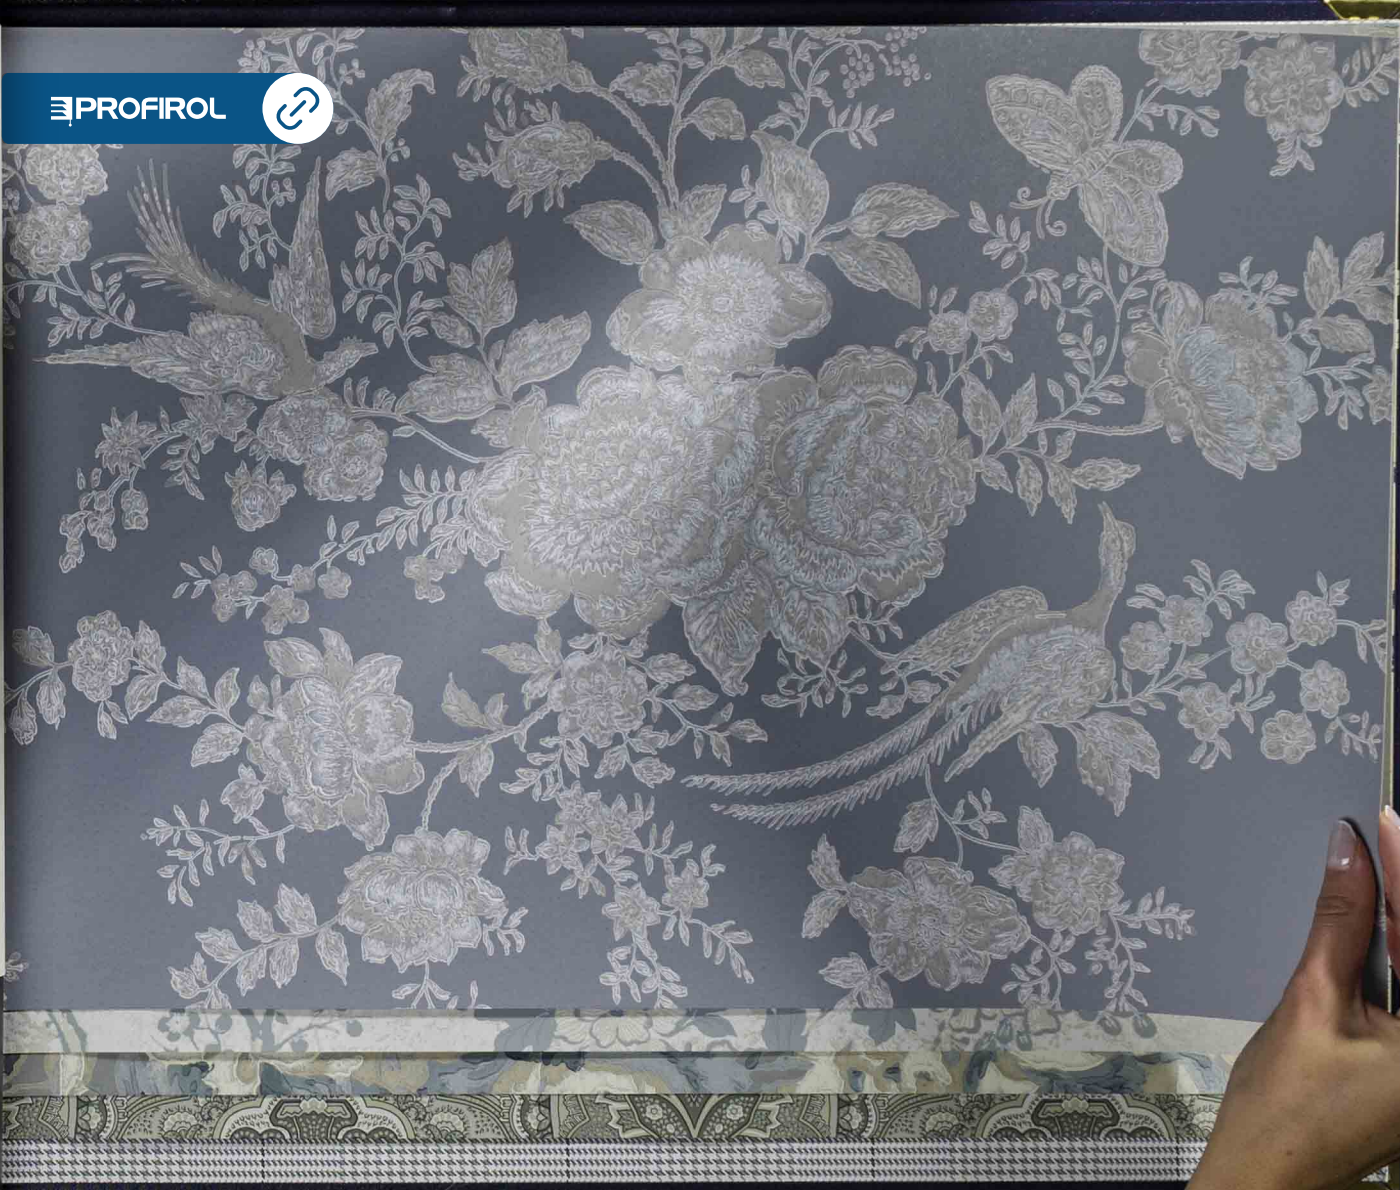

PROFIROL

RALPH LAUREN

Marlowe Floral
PRL04B/10
State