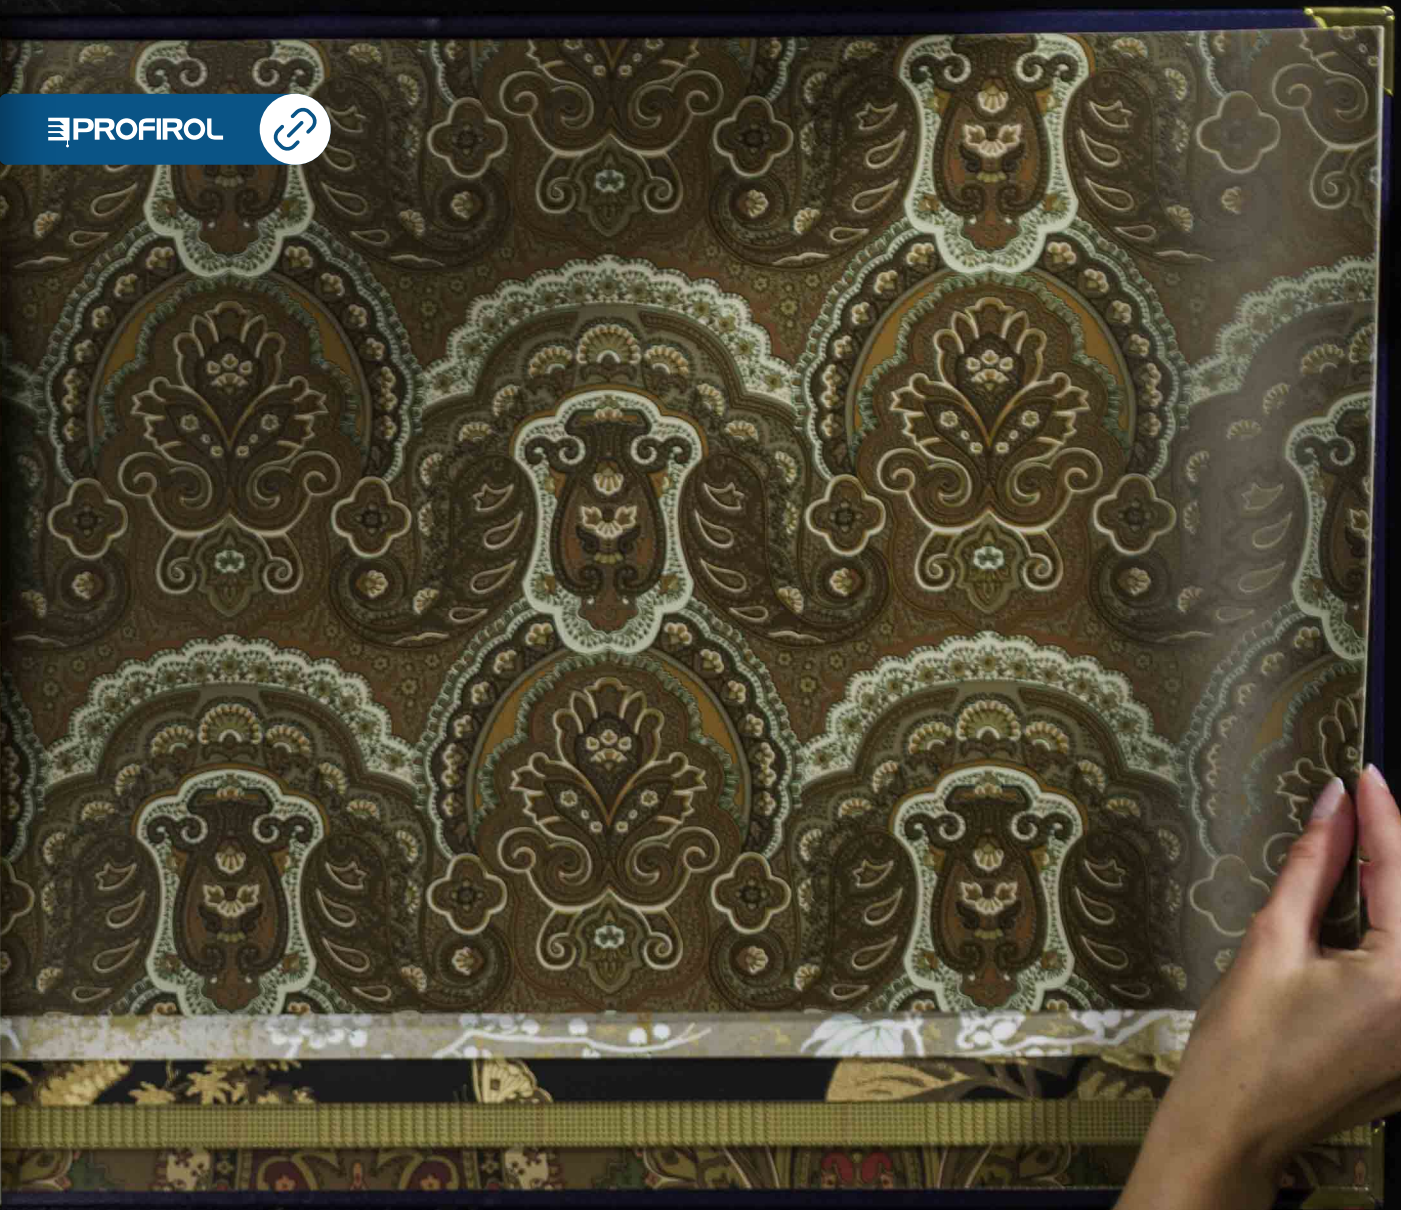

Please remember shade may vary between the sample and current stock.

PROFIROL 

RALPH LAUREN
 Egerton Plaid
 #PLD1714
 Gunmetal/Black

Width 52cm / 20 1/2"
 Repeat 10.5cm / 4"
 Roll Length 10m / 11 yds
 Straight
 Washable