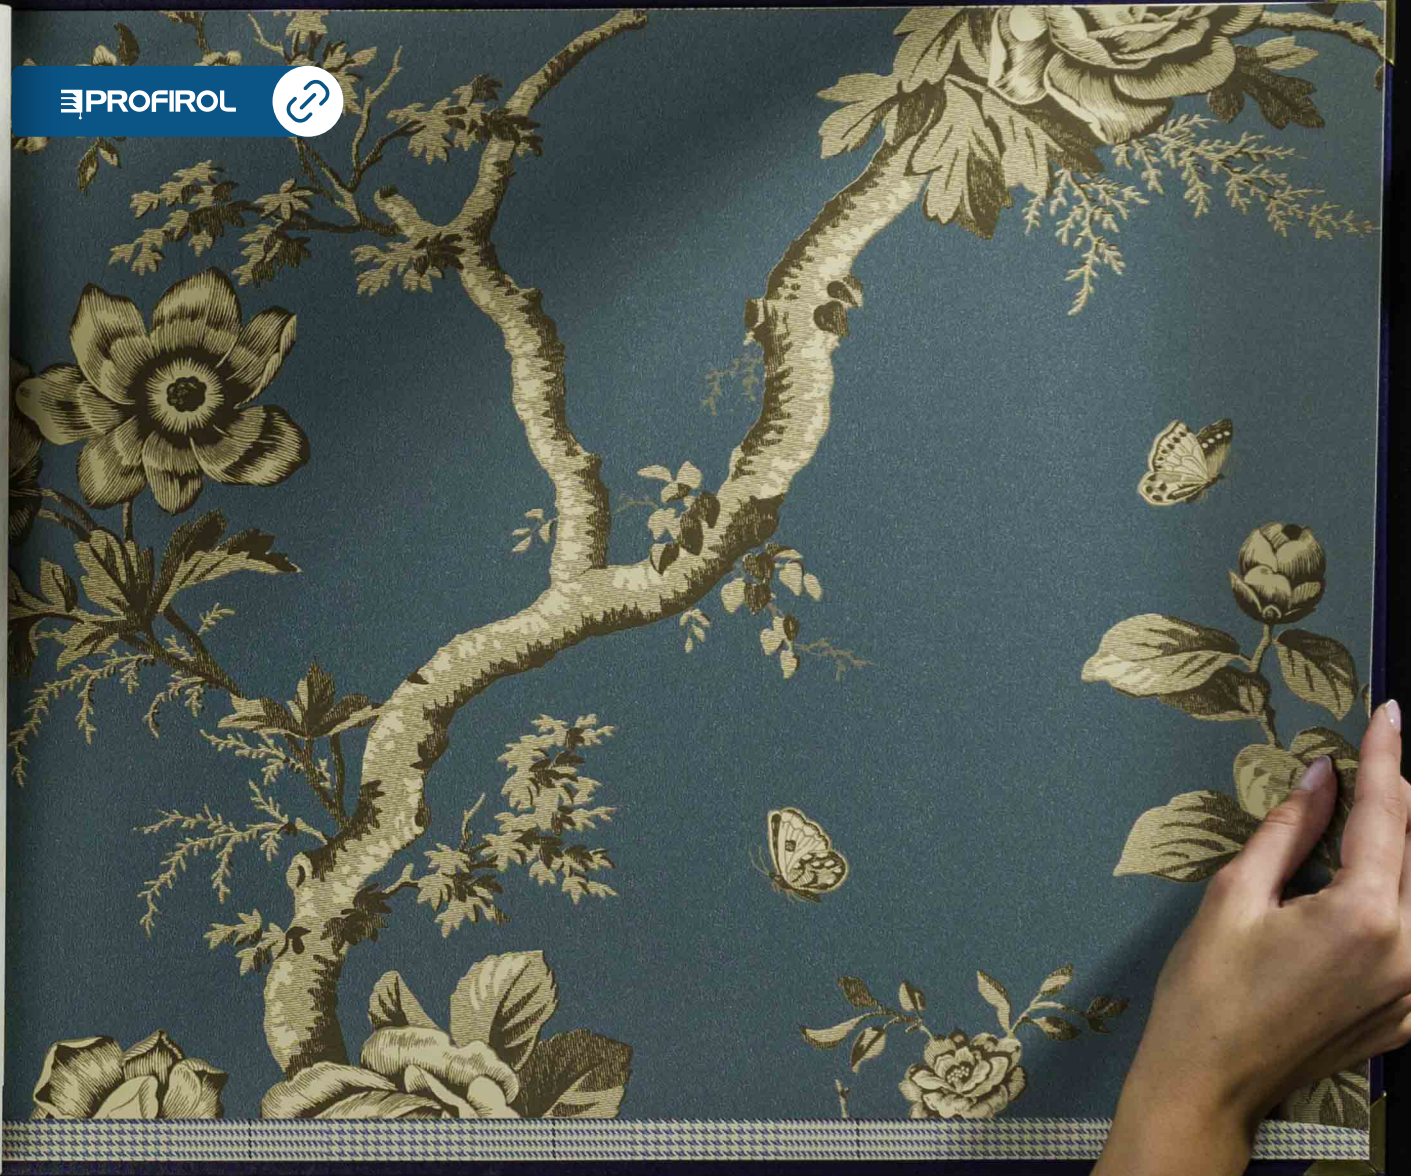

PROFIROL

RALPH LAUREN

Old Hall Floral
PRL70405
Fresco