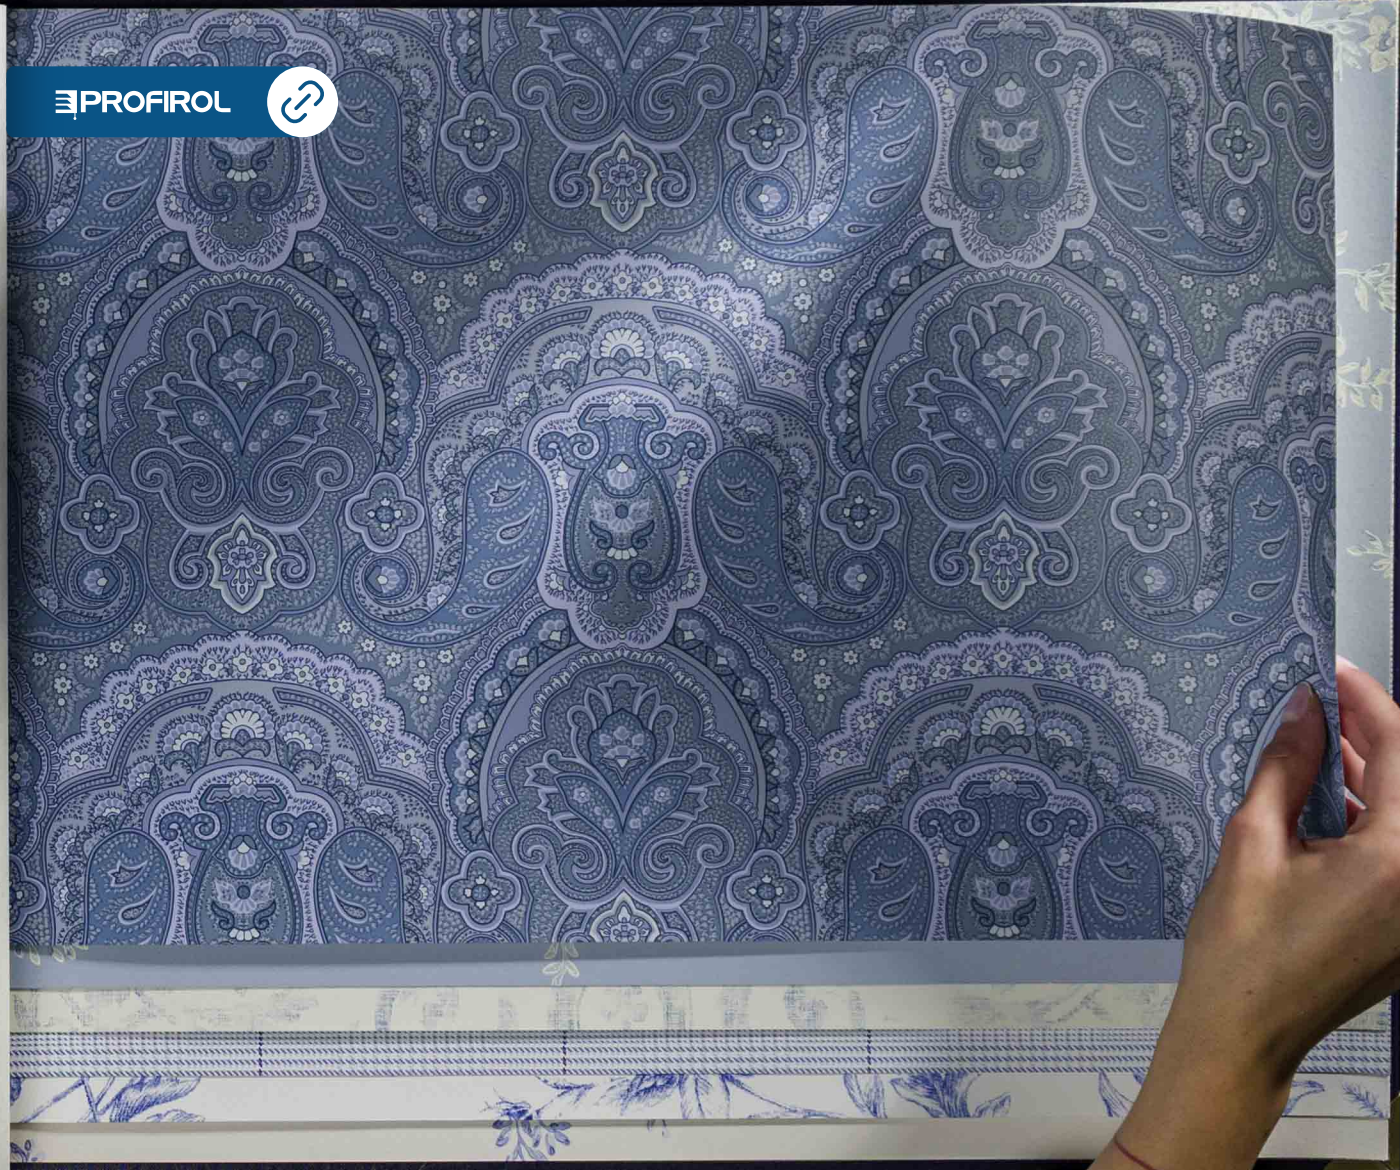

RALPH LAUREN

Ashfield Floral
PRL027/01
Delft

PROFIROL