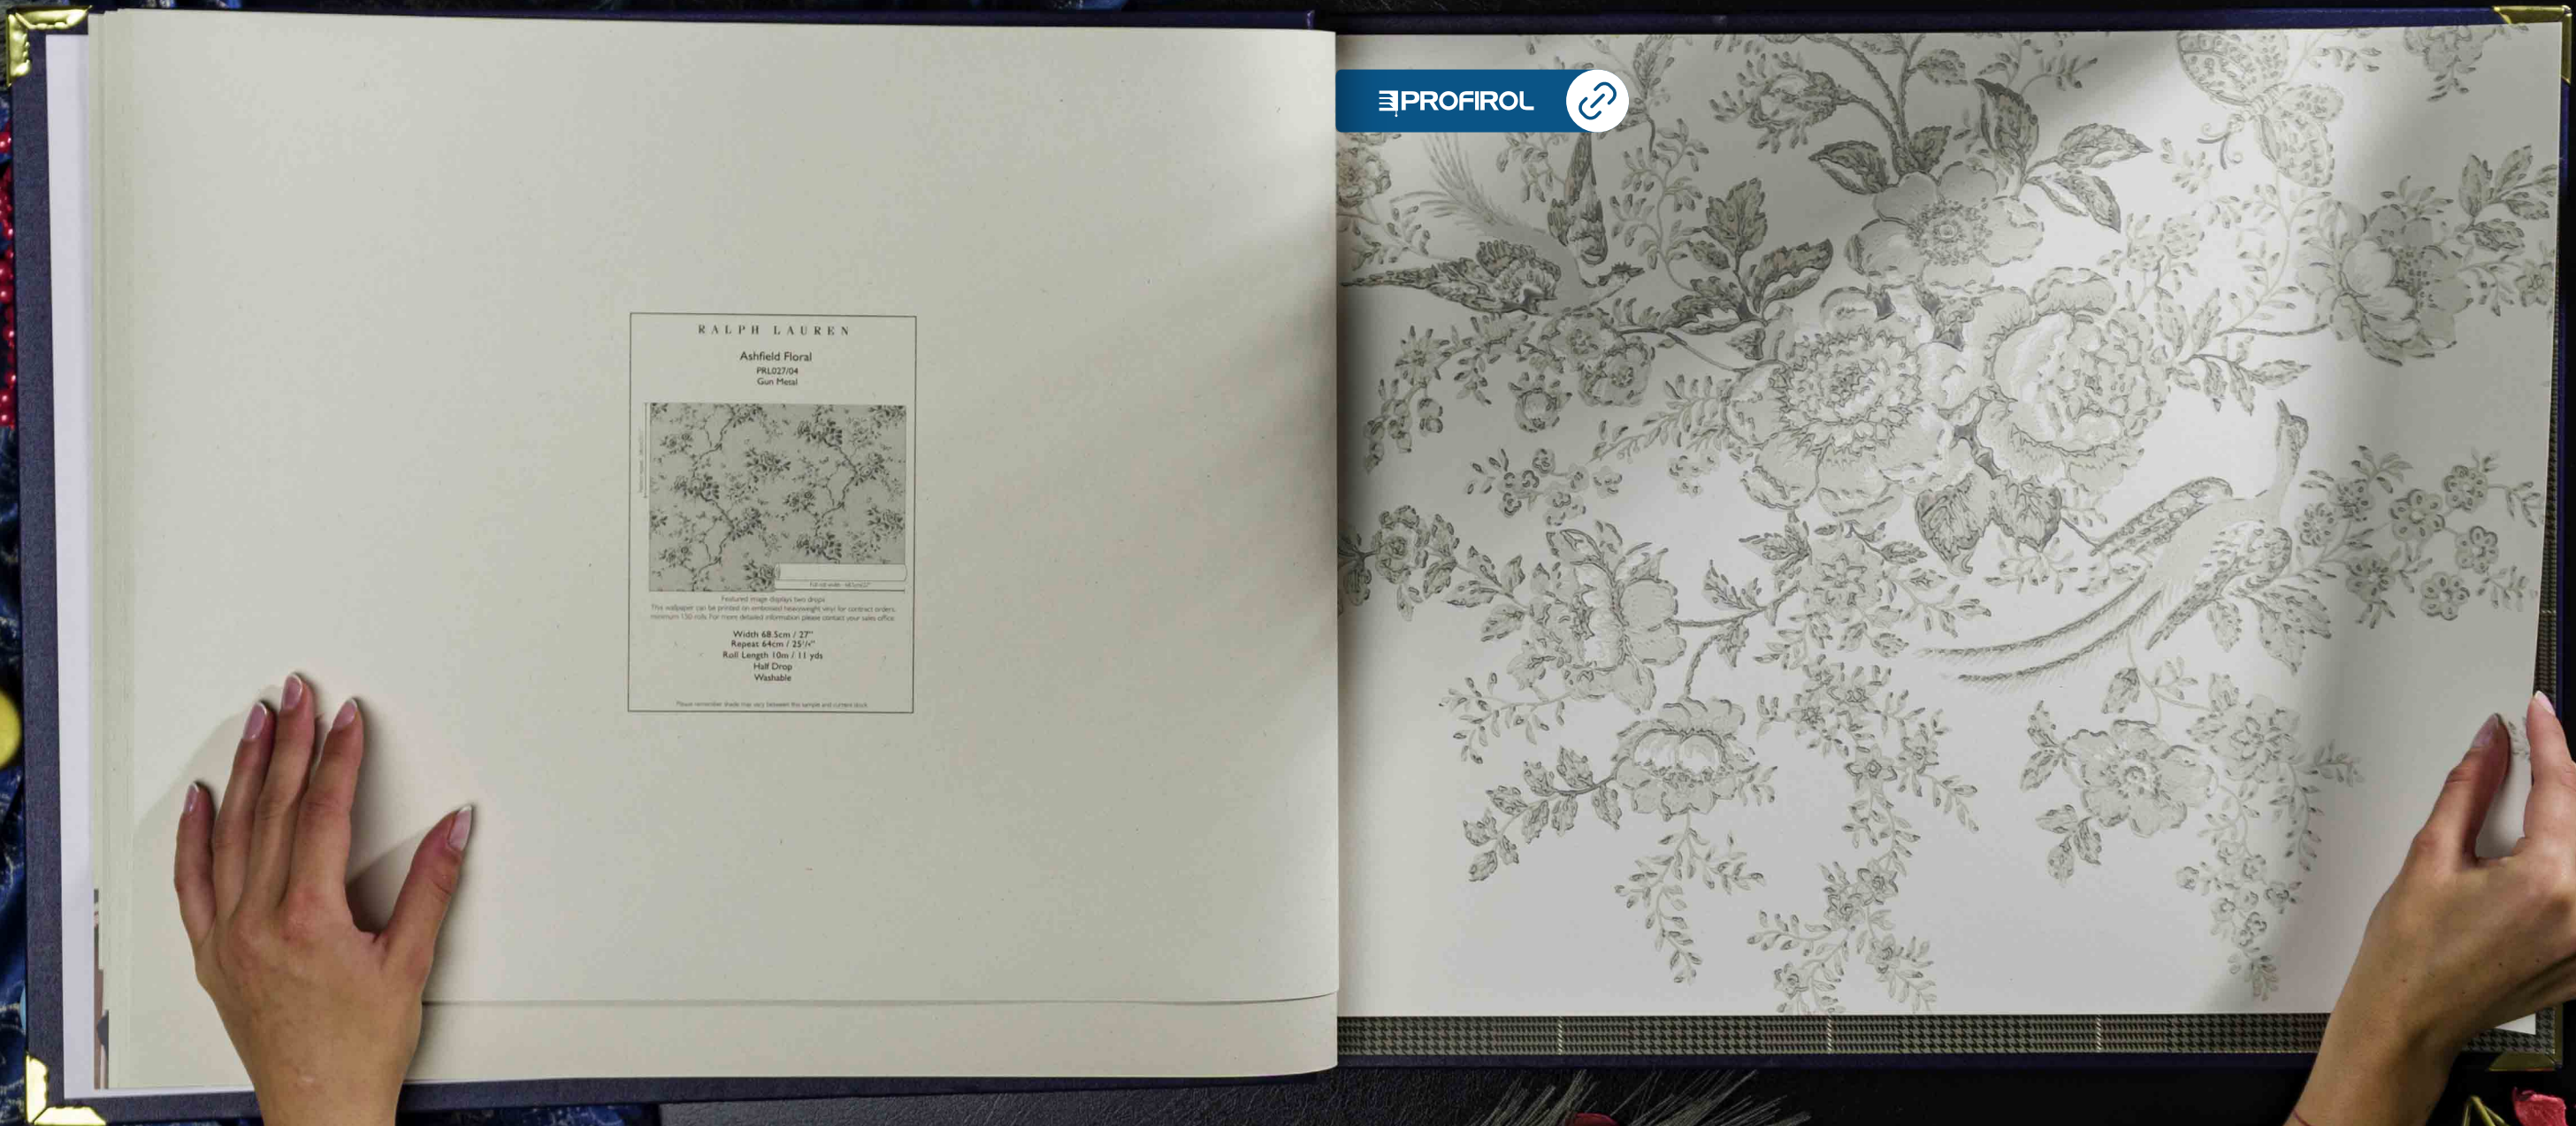

RALPH LAUREN
Ashfield Floral
PRL027/04
Gun Metal

Featured image displays two drops.
This wallpaper can be printed on embossed nonwoven paper for contract orders, maximum 130 rolls. For more detailed information please contact your sales office.

Width 68.5cm / 27"
Repeat 64cm / 25 1/4"
Roll Length 10m / 11 yds
Half Drop
Washable

Please remember shade chip only between this sample and ordered stock.

PROFIROL