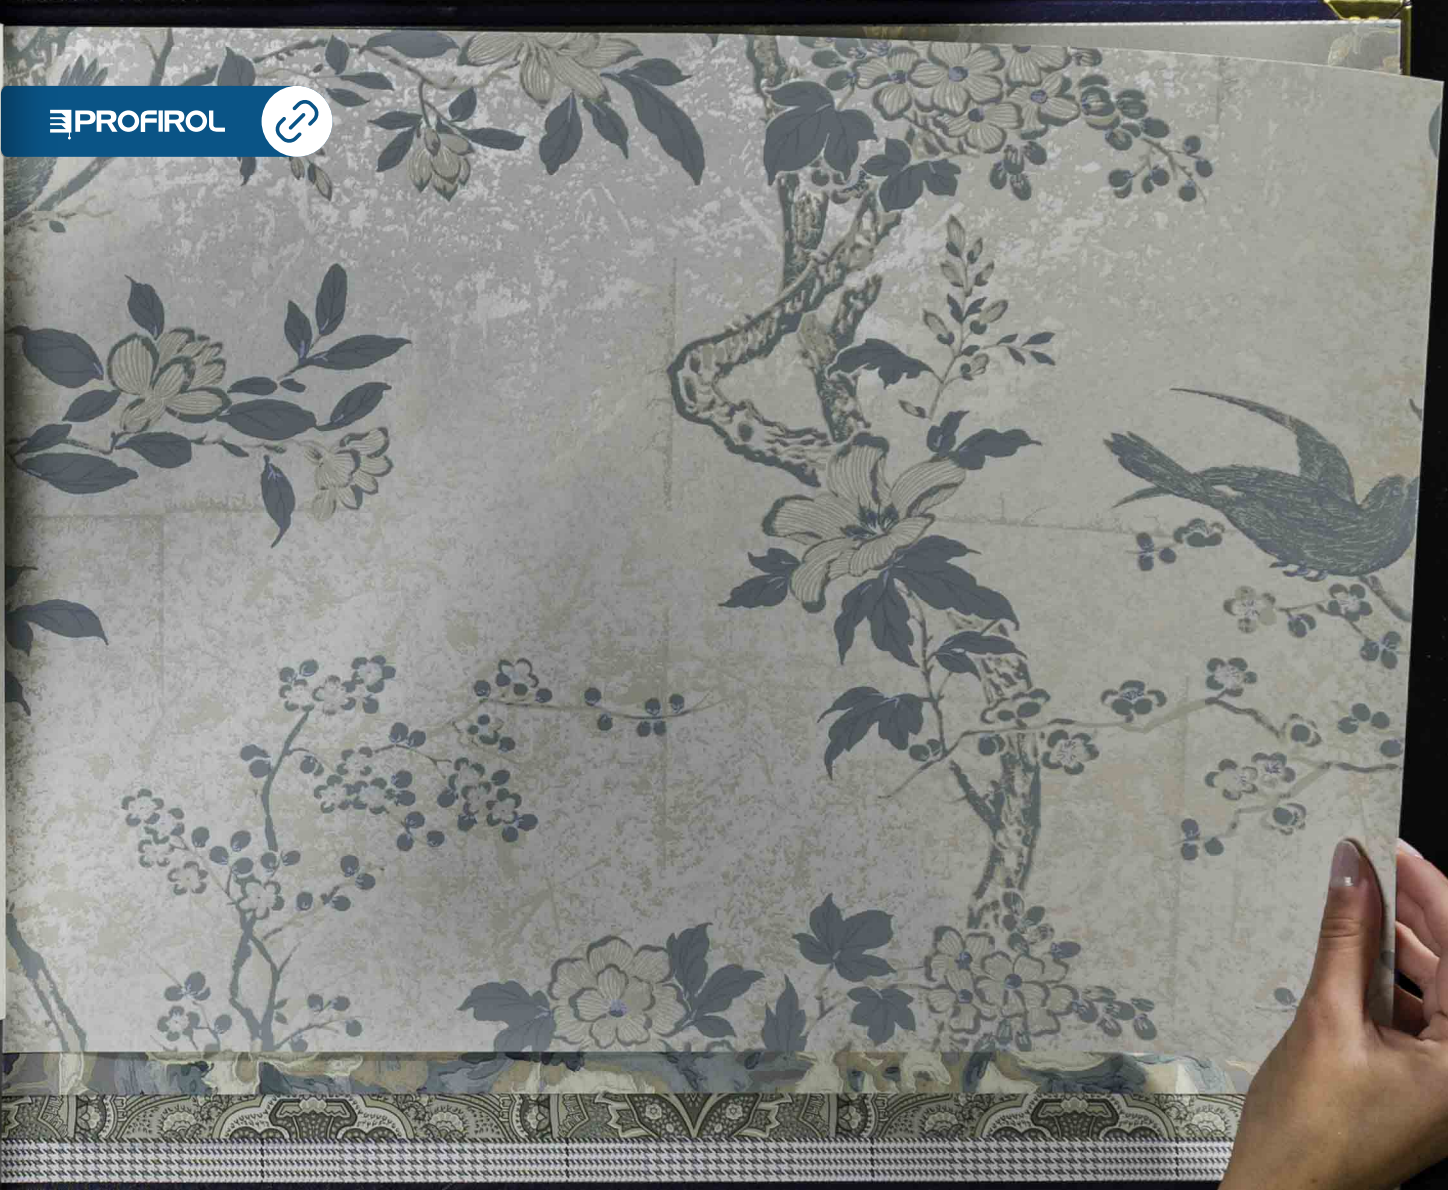

RALPH LAUREN

Vintage Dauphine
PRL02B09
Drawing Room

Featured image displays two drops
This wallpaper can be printed on reinforced heavy-weight vinyl for contract orders,
minimum 150 rolls. For more detailed information please contact your sales office.

Width 52cm / 20 1/2"
Repeat 52cm / 20 1/2"
Roll Length 10m / 11 yds
Half Drop
Washable

Please remember shade may vary between this sample and current stock.