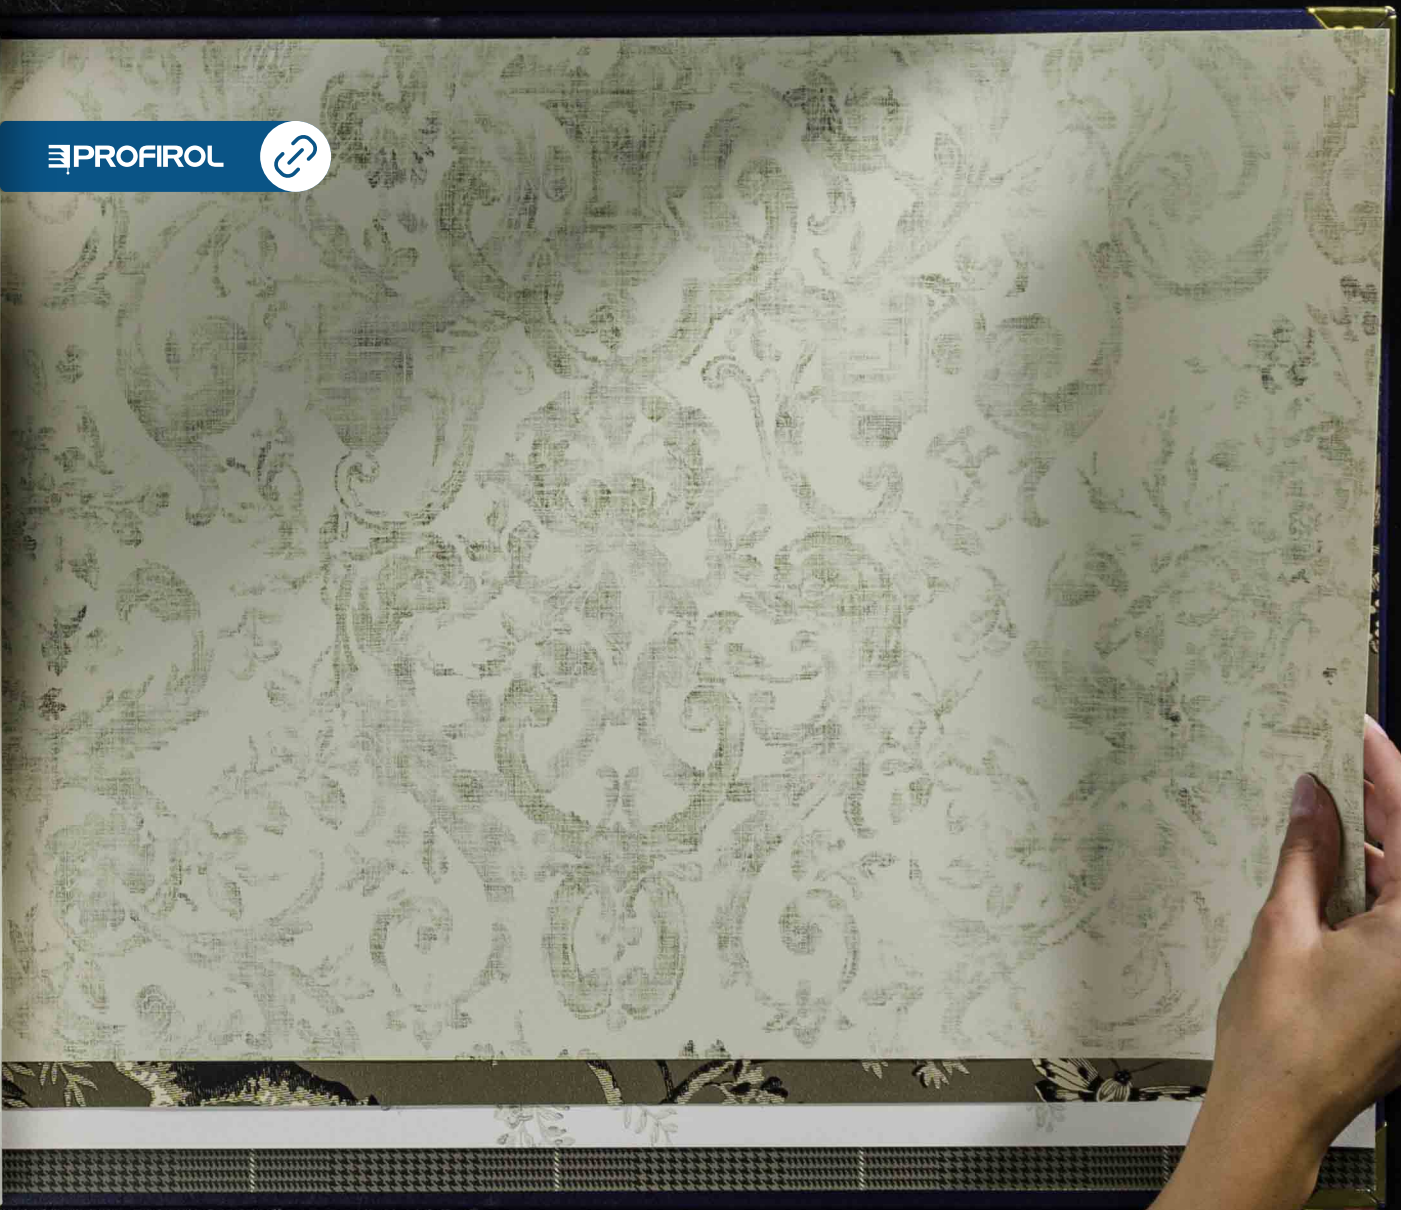

RALPH LAUREN
Marlowe Floral
PRL04B09
Gunmetal

Featured image displays two drops
This wallpaper can be printed on eco-wood, non-woven or vinyl for contract orders.
Maximum 150 rolls for more detailed information please contact your sales office.

Width 68.5cm / 27"
Repeat 64cm / 25 1/4"
Roll Length 10m / 11 yds
Half Drop
Washable

Please remember check our web's database, this sample and current stock.

PROFIROL