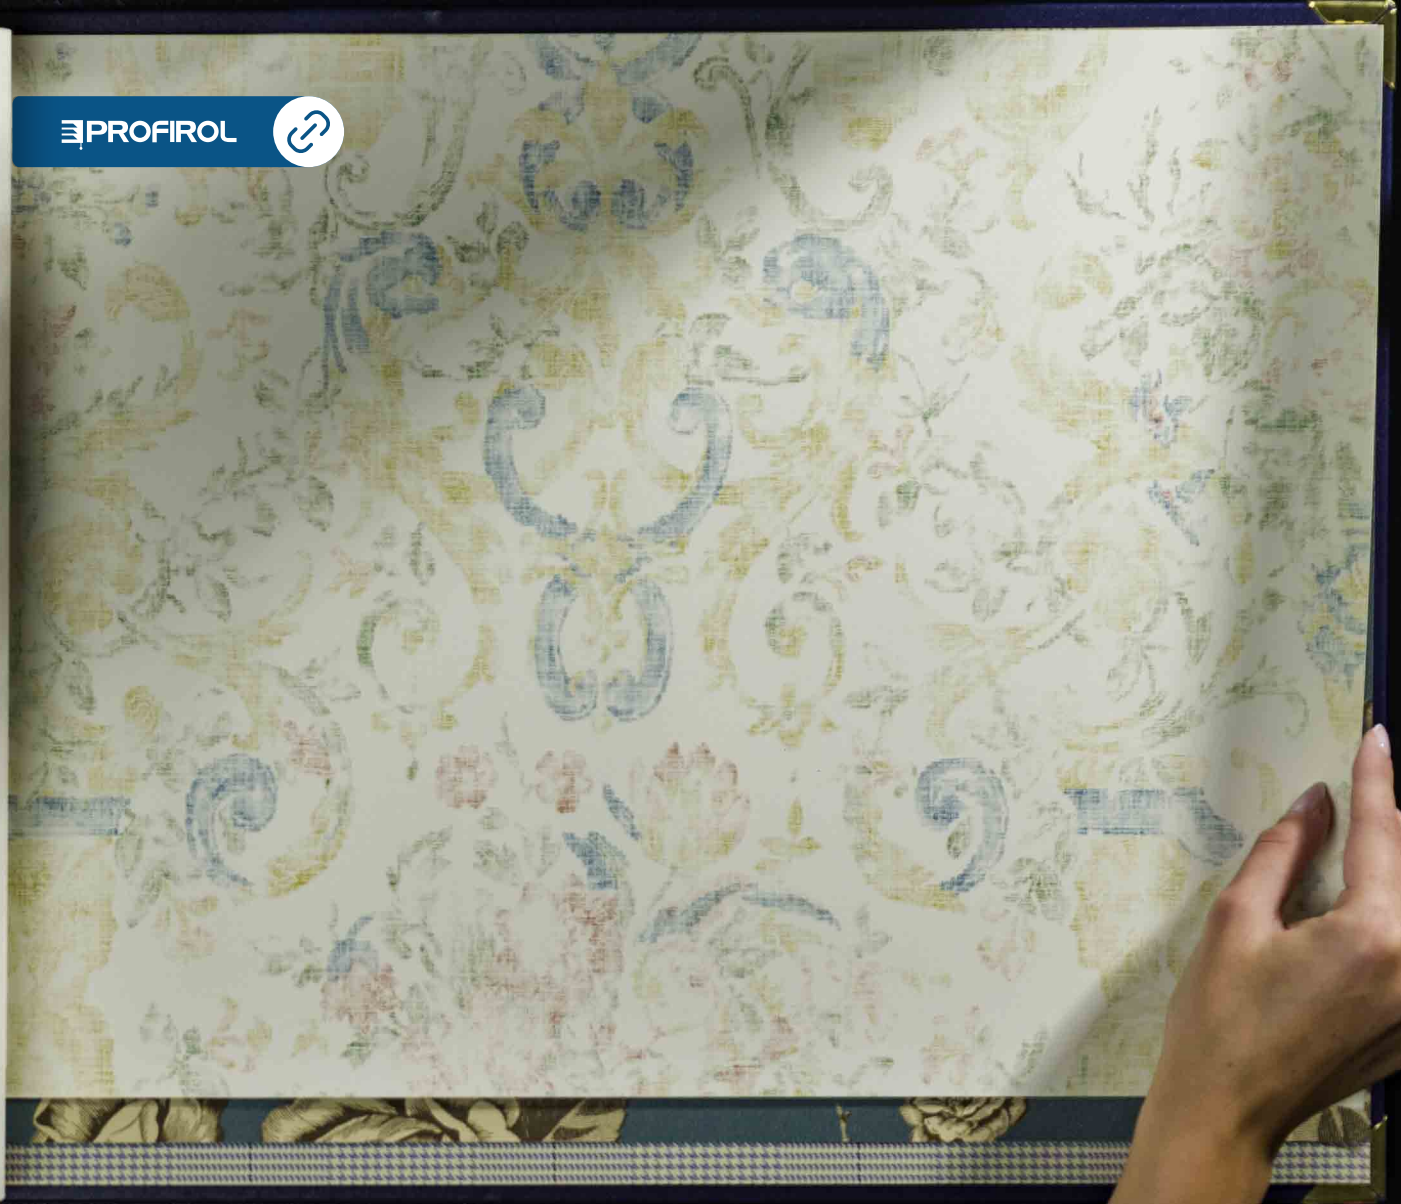

PROFIROL

RALPH LAUREN
Fern Toile
PRL71001
Drawing Room

This wallpaper can be printed on embossed paperweights and for contact with
moisture (2) fold. For more detailed information please contact your sales office.

Width 52cm / 20 1/2"
Repeat 74cm / 29"
Roll Length 10m / 33 yds
Straight
Washable

Please refer to the back of the wallpaper for detailed instructions.