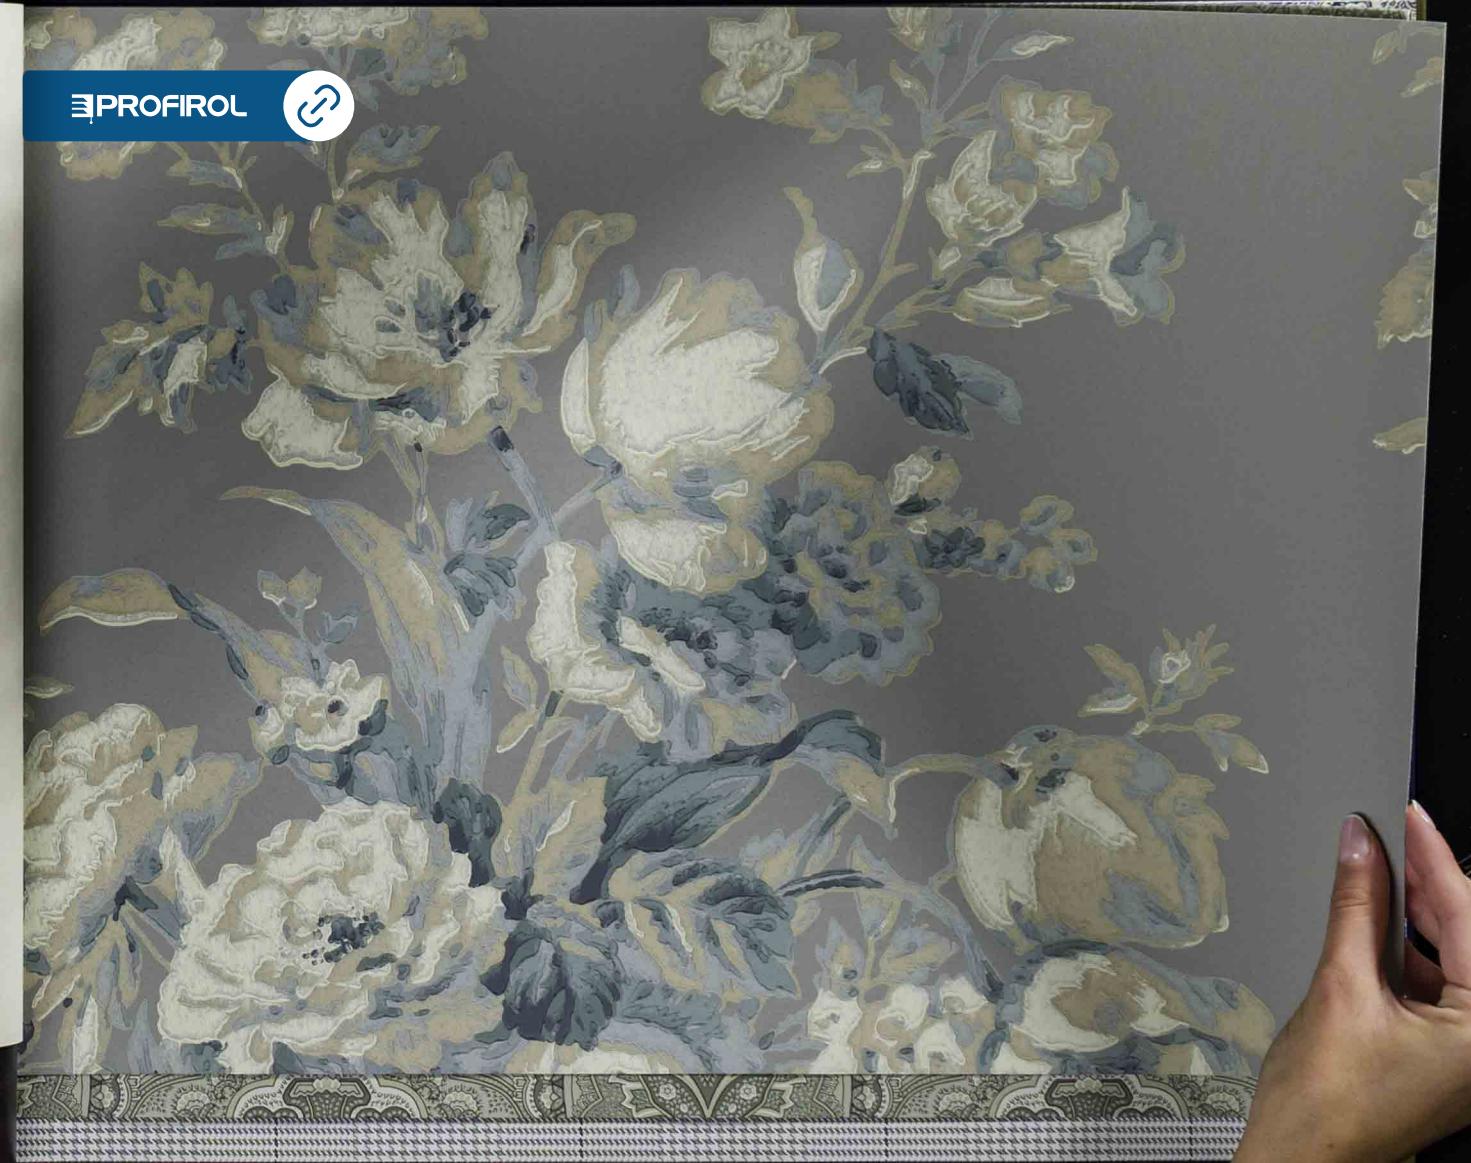

PROFIROL

RALPH LAUREN

Marlowe Floral
PRLO48/08
Dove