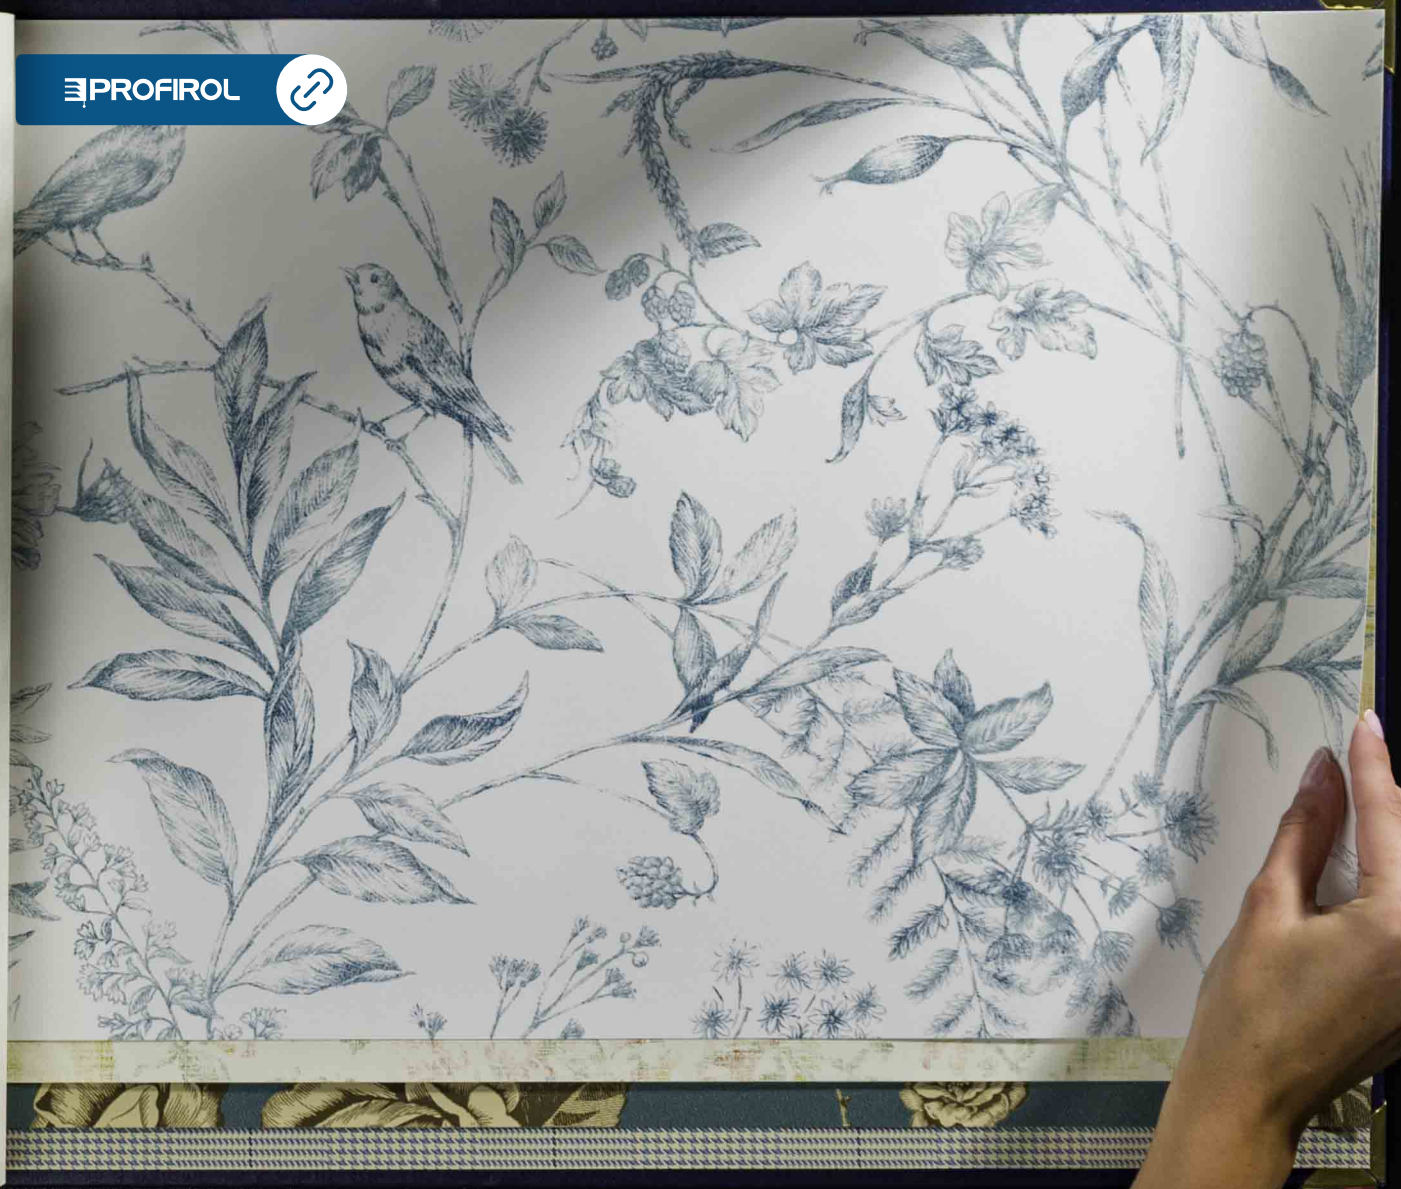

PROFIROL

RALPH LAUREN
Egerton Plaid
PKL017/15
Gunmetal/Cream

Featured image shows two drops
This wallpaper can be printed on an increased base weight and for contract orders,
minimum 150 only for more detailed information please contact your sales office.

Width 52cm / 20 1/2"
Repeat 10.5cm / 4"
Roll Length 10m / 11 yds
Straight
Washable

Please remember that this may vary between the sample and current stock.