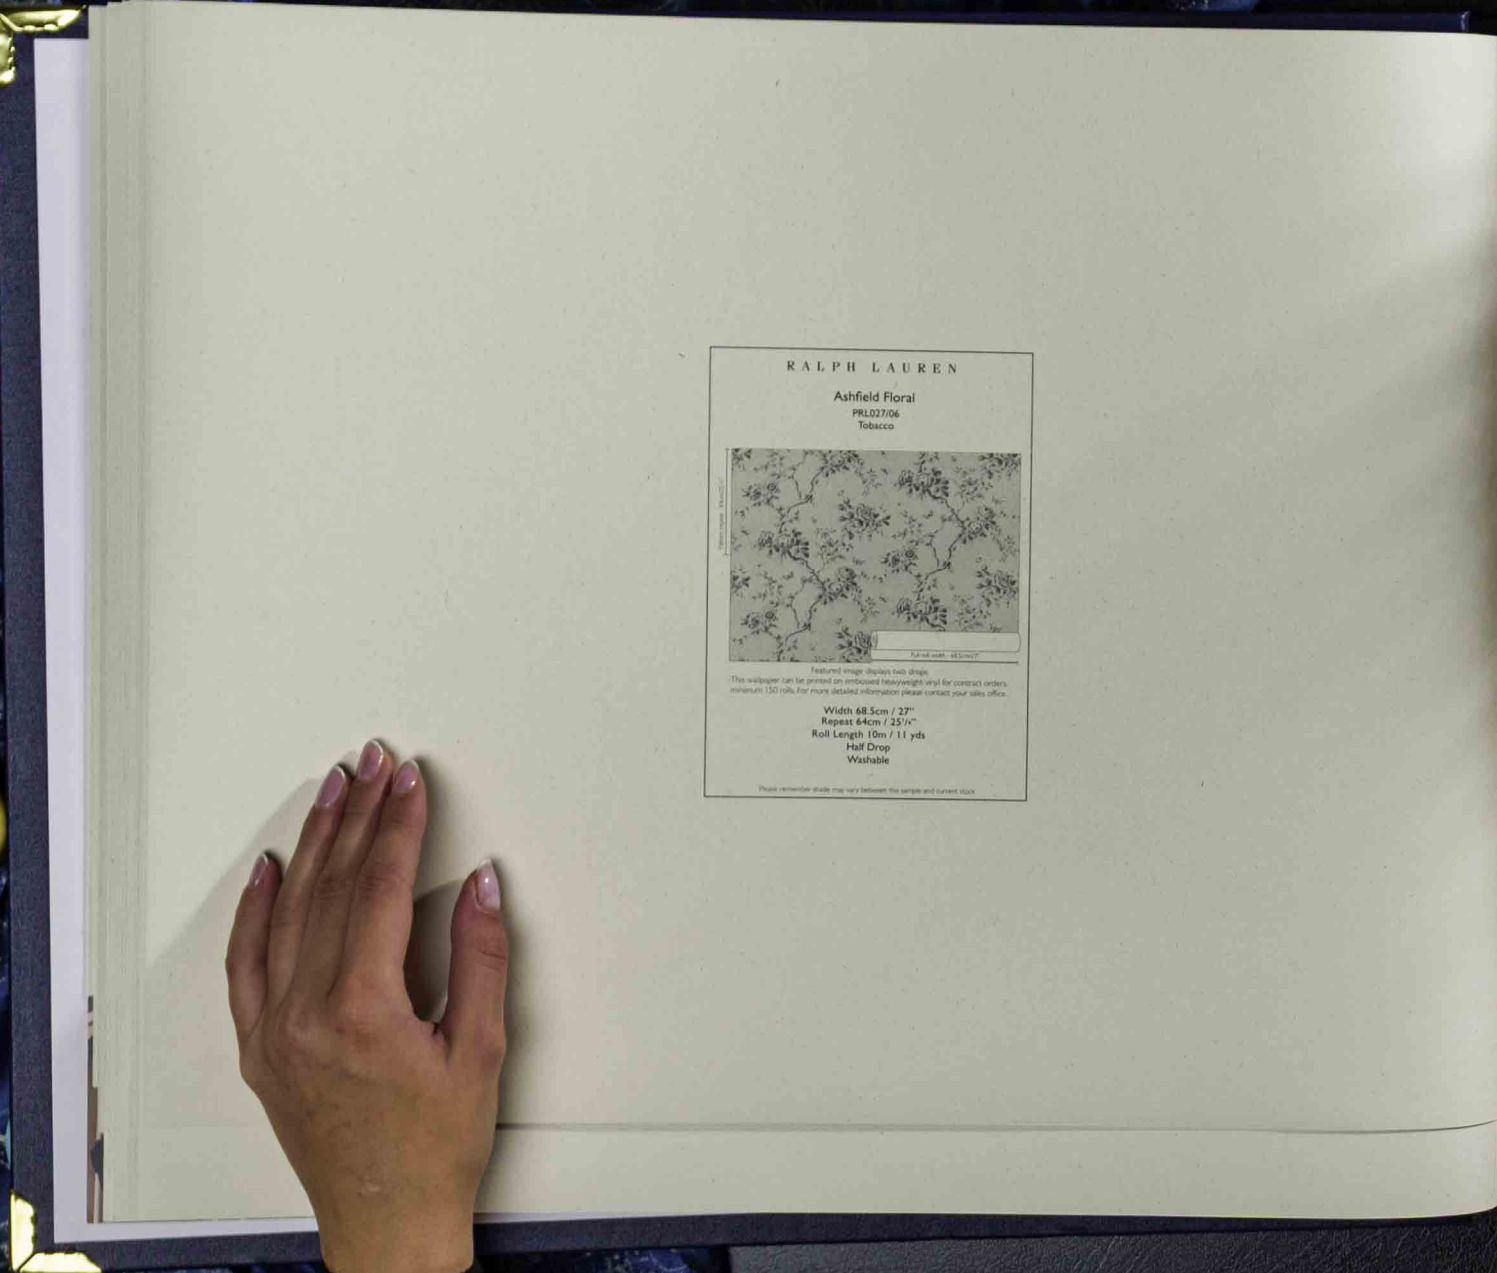

RALPH LAUREN
Ashfield Floral
PRL027/06
Tobacco

Width 68.5cm / 27"
Repeat 44cm / 17 1/4"
Roll Length 10m / 11 yds
Half Drop
Washable

Please remember shade may vary between the sample and current stock