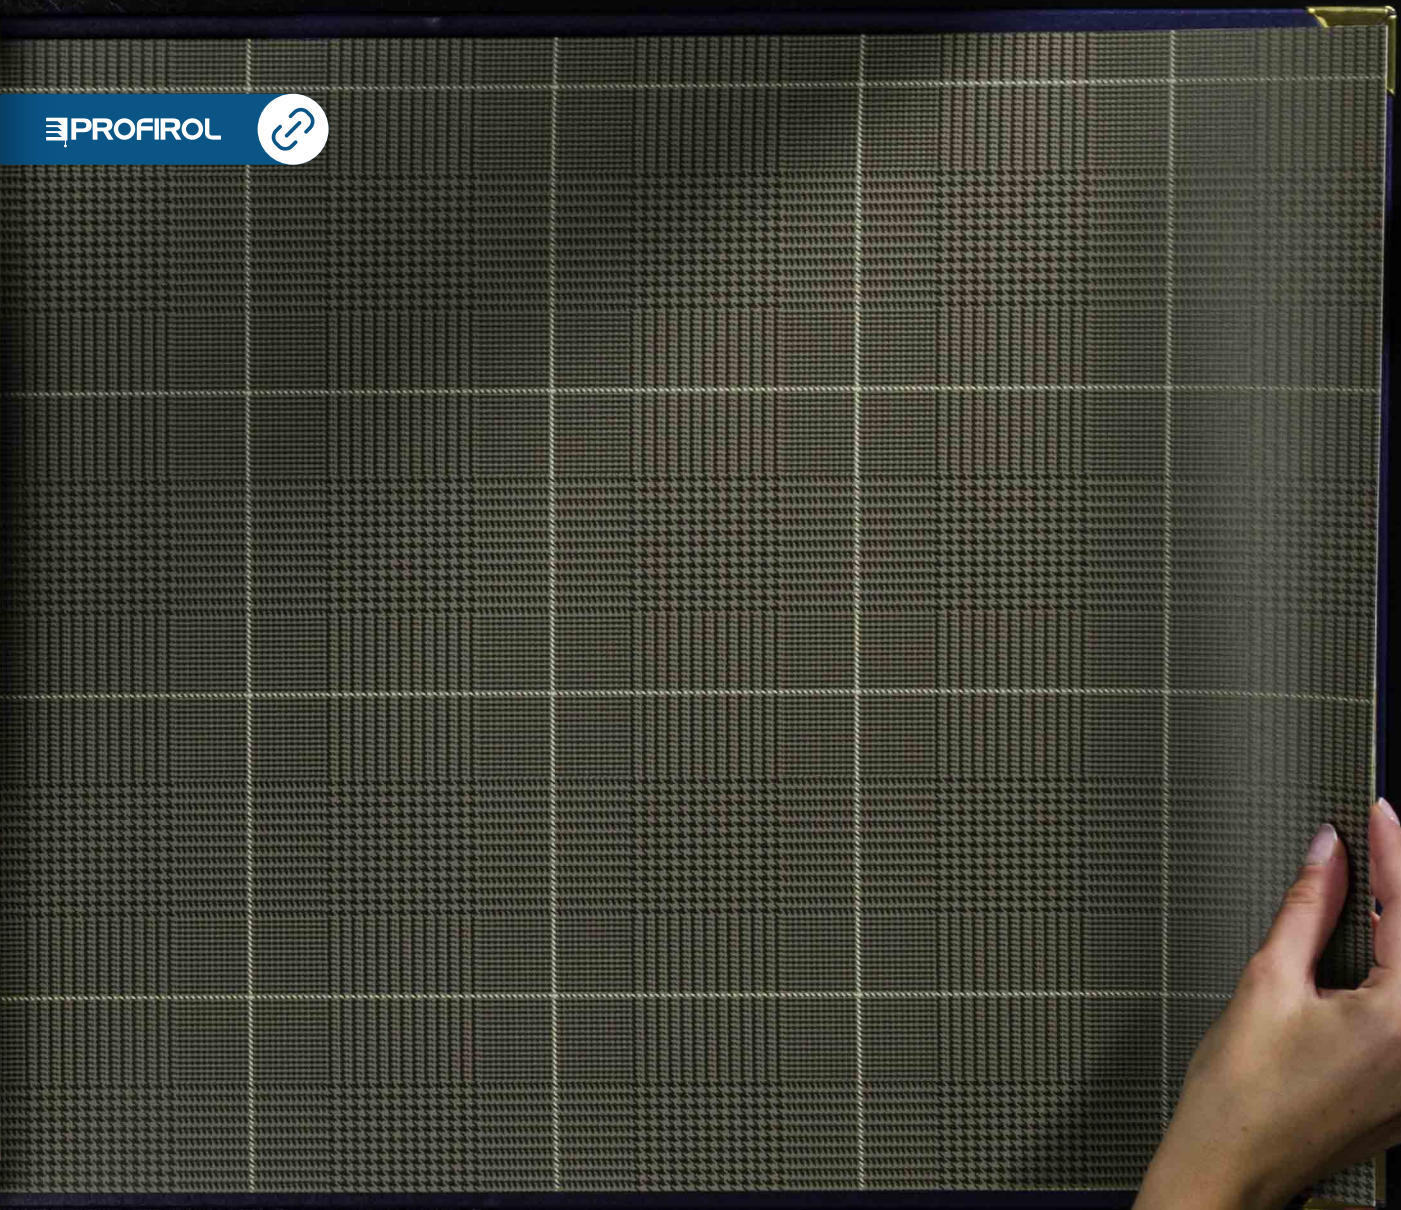

RALPH LAUREN
Vintage Dauphine
PR02807
Dove

Featured image displays two drops
This wallpaper can be printed on enclosed heavyweight vinyl for contract orders,
minimum 100 rolls. For more detailed information please contact your sales office.

Width 52cm / 20 1/2"
Repeat 52cm / 20 1/2"
Roll Length 10m / 11 yds
Half Drop
Washable

Please remember shade may vary between the sample and current stock.

PROFIROL