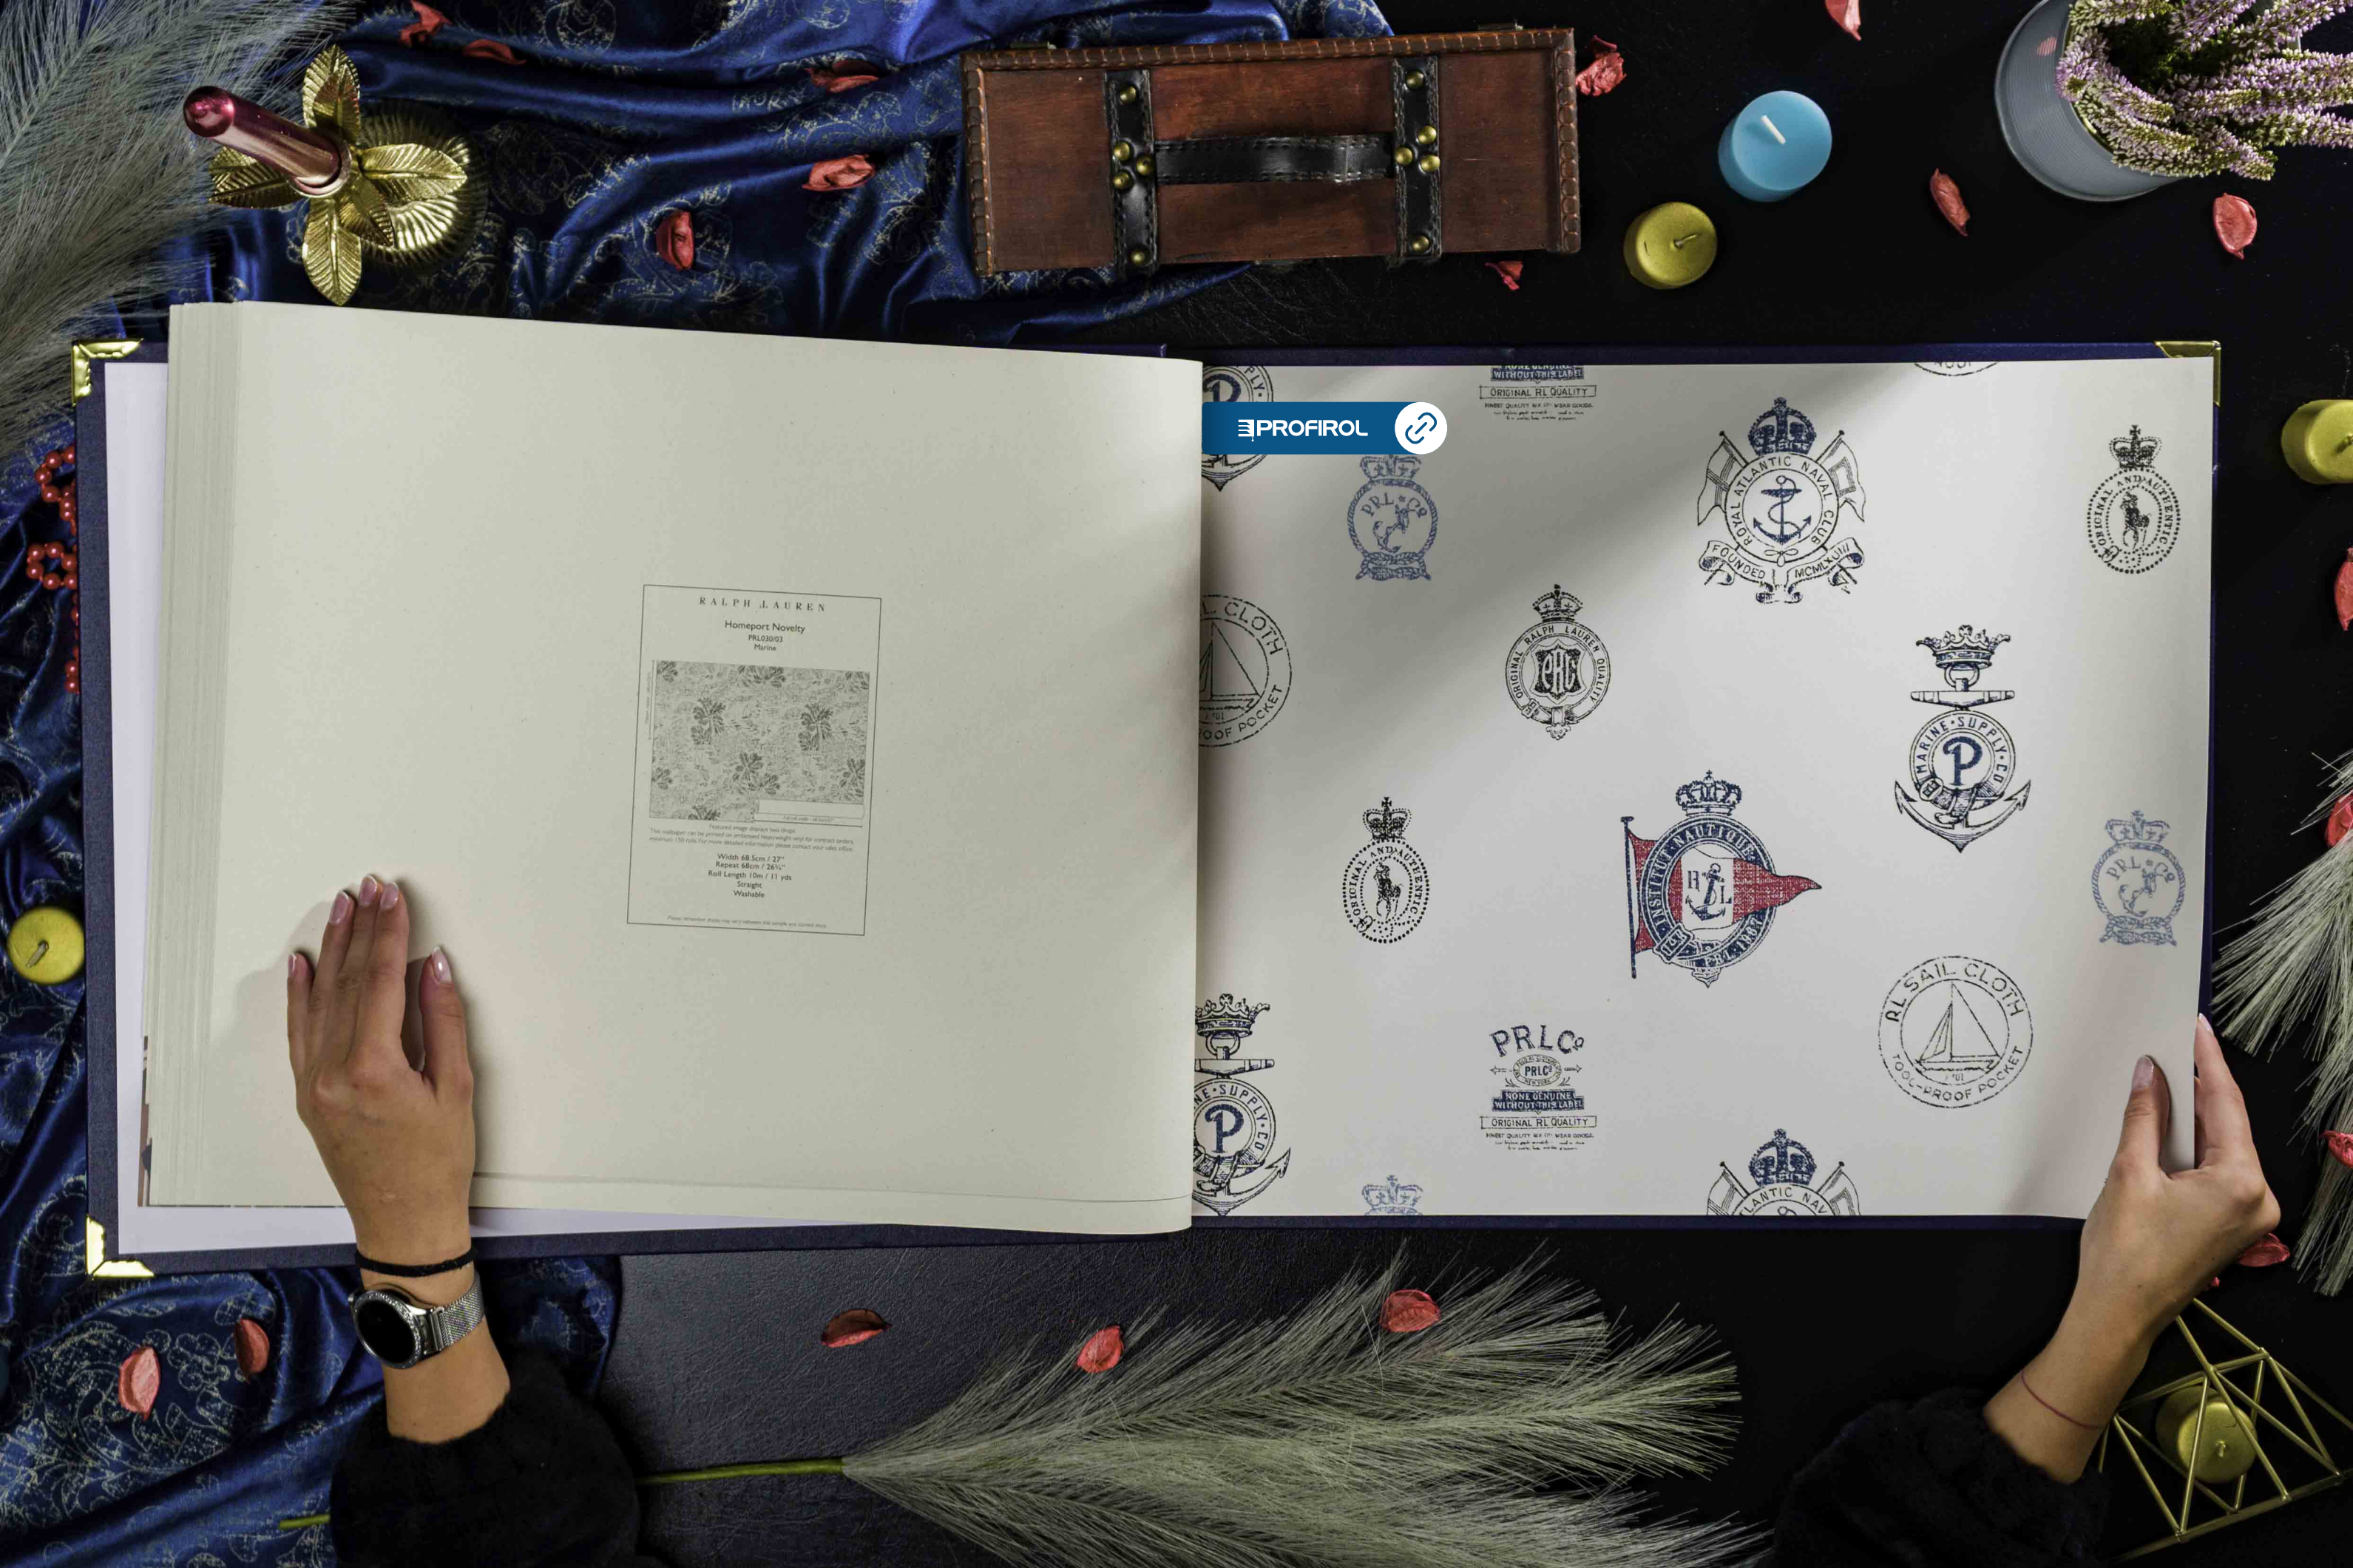

PROFIROL

RALPH LAUREN
Homeport Novelty
PRL030/03
Marine

Width 68.5cm / 27"
Repeat 68cm / 26 3/4"
Roll Length 10m / 11 yds
Straight
Washable