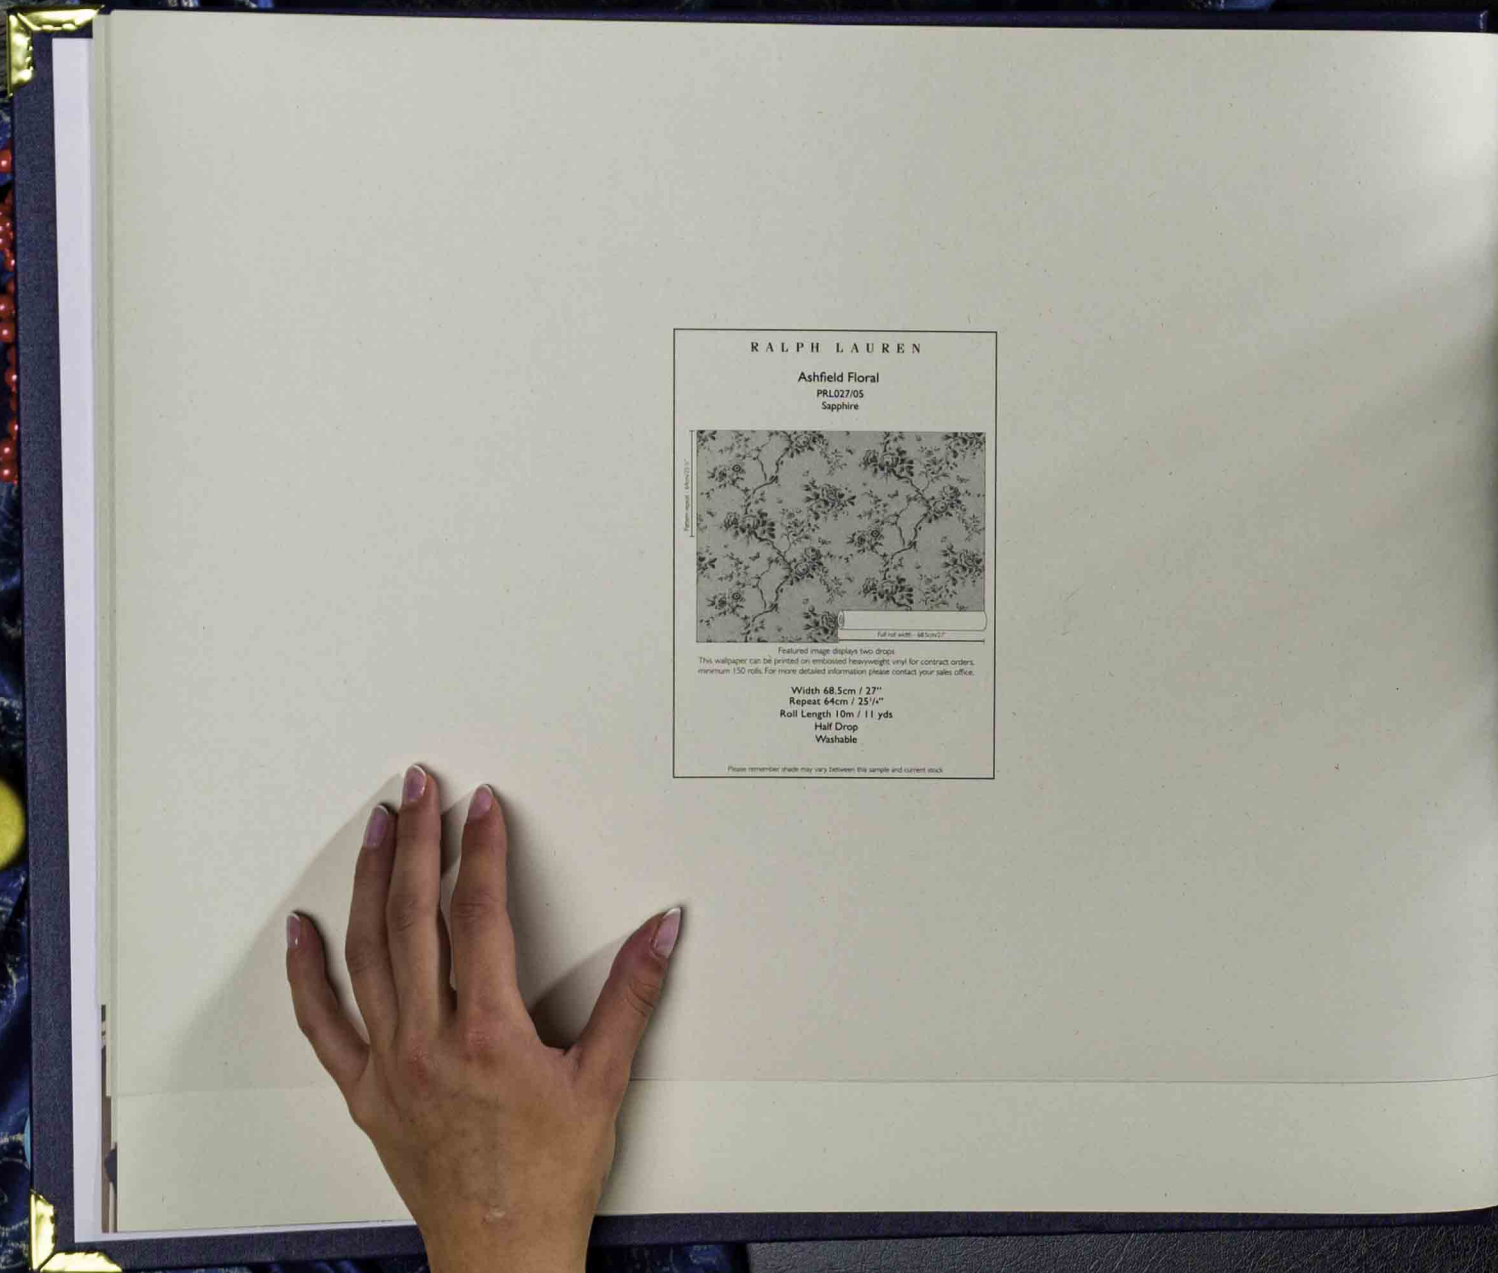

RALPH LAUREN
Ashfield Floral
PRL027/05
Sapphire

Featured image displays two drops
This wallpaper can be printed on embossed heavyweight vinyl for contract orders,
minimum 150 rolls. For more detailed information please contact your sales office.

Width 48.5cm / 23"
Repeat 64cm / 25 1/4"
Roll Length 10m / 11 yds
Half Drop
Washable

Please remember shade may vary between this sample and current stock.