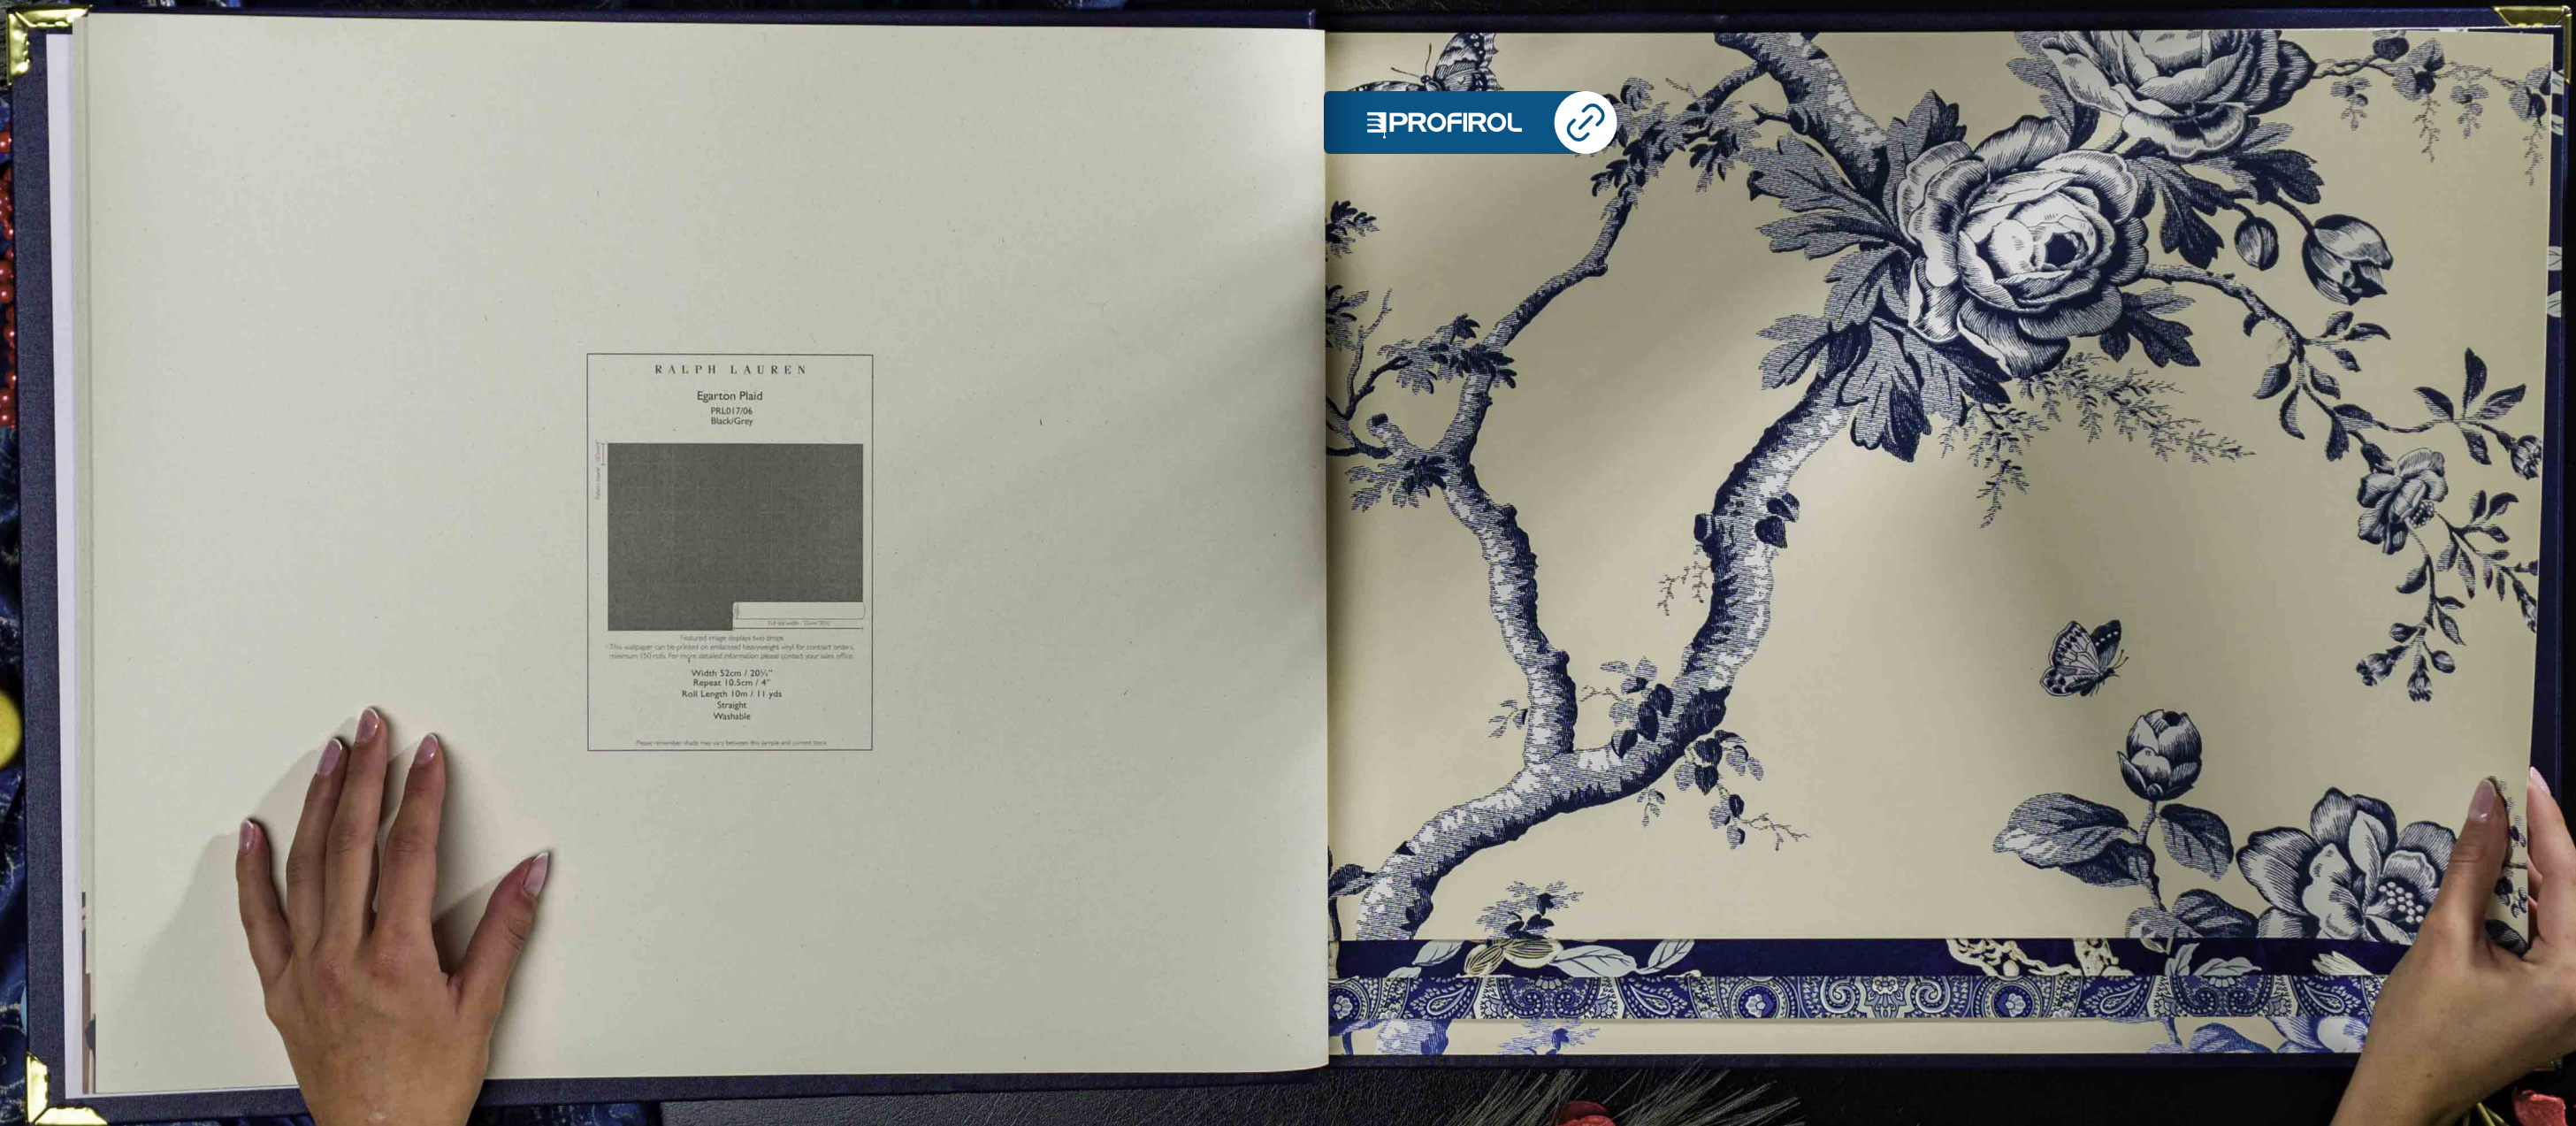

PROFIROL

RALPH LAUREN

Egerton Plaid
PRL017/06
Black/Grey

*Actual image displays two strips

*This wallpaper can be printed on embossed heavyweight vinyl for contract orders, minimum 150 rolls. For more detailed information please contact your sales office.

Width 52cm / 20 1/2"
Repeat 10.5cm / 4"
Roll Length 10m / 11 yds
Straight
Washable

Please remember shade may vary between this sample and actual stock