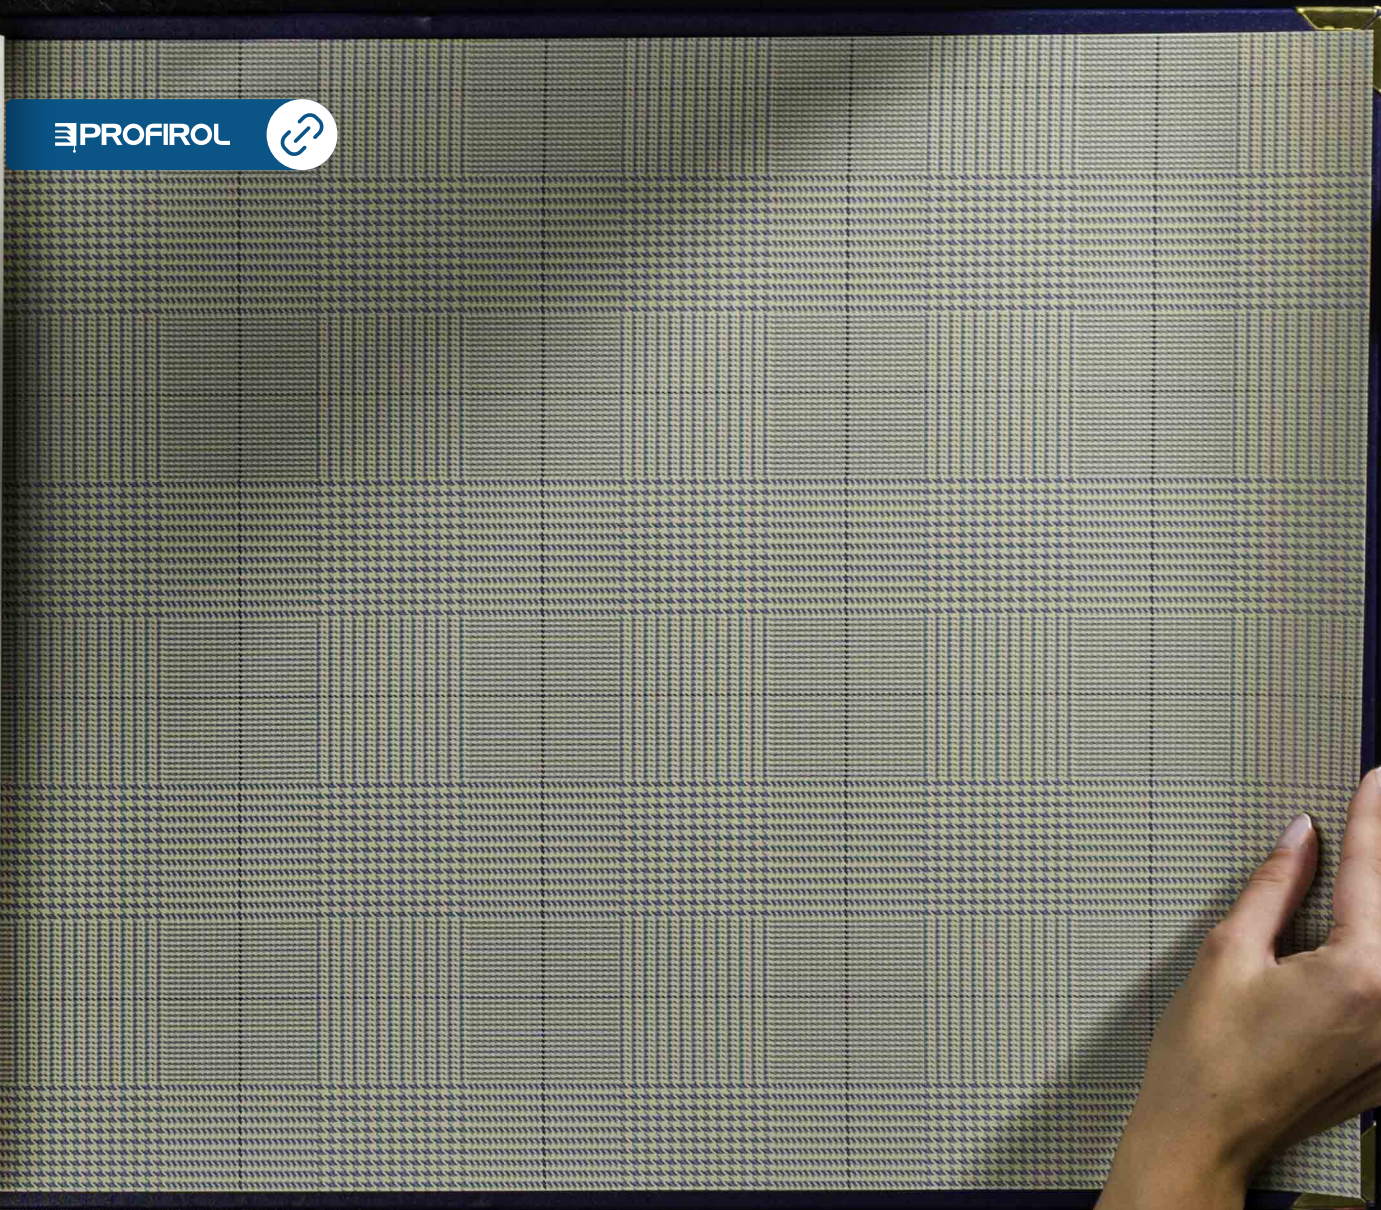

RALPH LAUREN
Ashfield Floral
PRL02707
Tourmaline

Reduced image displays two drops
This wallpaper can be printed on embossed heavyweight vinyl for contract orders,
minimum 150 rolls. For more detailed information please contact your sales office.

Width 68.5cm / 27"
Repeat 64cm / 25 1/4"
Roll Length 10m / 11 yds
Half Drop
Washable

Please remember that they vary between this sample and current stock.

PROFIROL