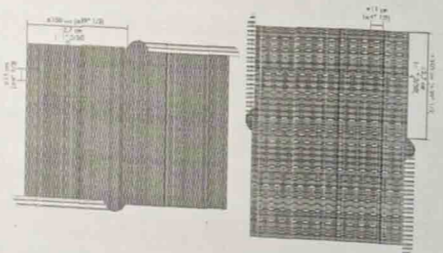

VOG 109

omexco
EXCLUSIVE WALLCOVERINGS
www.omexco.com
VOG131
THIS DESIGN IS AVAILABLE IN 21 COLOURWAYS
NON-WOVEN TEXTILE WALLCOVERING - FIBRES TEXTILE INTISSÉES - V.L.E.S. - TEJIDO PARA REVESTIMIENTO NO FILADO - FIBRA TESSILE NONTESSUTO - NIET GEWEVEN TEXTIEL
MLJ BEKLEEDING - NON-WOVEN TAPET - НЕТКАНОЕ ТЕКСТИЛЬНОЕ НАСТЕННОЕ ПОКРЫТИЕ

This wallcovering can be installed vertically or horizontally. Do not stretch! Mount over the glass reinforcement on formwork. Do not stretch! Do not stretch! Do not stretch! Do not stretch! Do not stretch!
This wallcovering must be installed on a smooth, clean, dry surface. It is not suitable for use on plaster, concrete, or other rough surfaces. Do not stretch! Do not stretch! Do not stretch! Do not stretch! Do not stretch!
This wallcovering must be installed on a smooth, clean, dry surface. It is not suitable for use on plaster, concrete, or other rough surfaces. Do not stretch! Do not stretch! Do not stretch! Do not stretch! Do not stretch!

© Omexco - Made in Belgium.