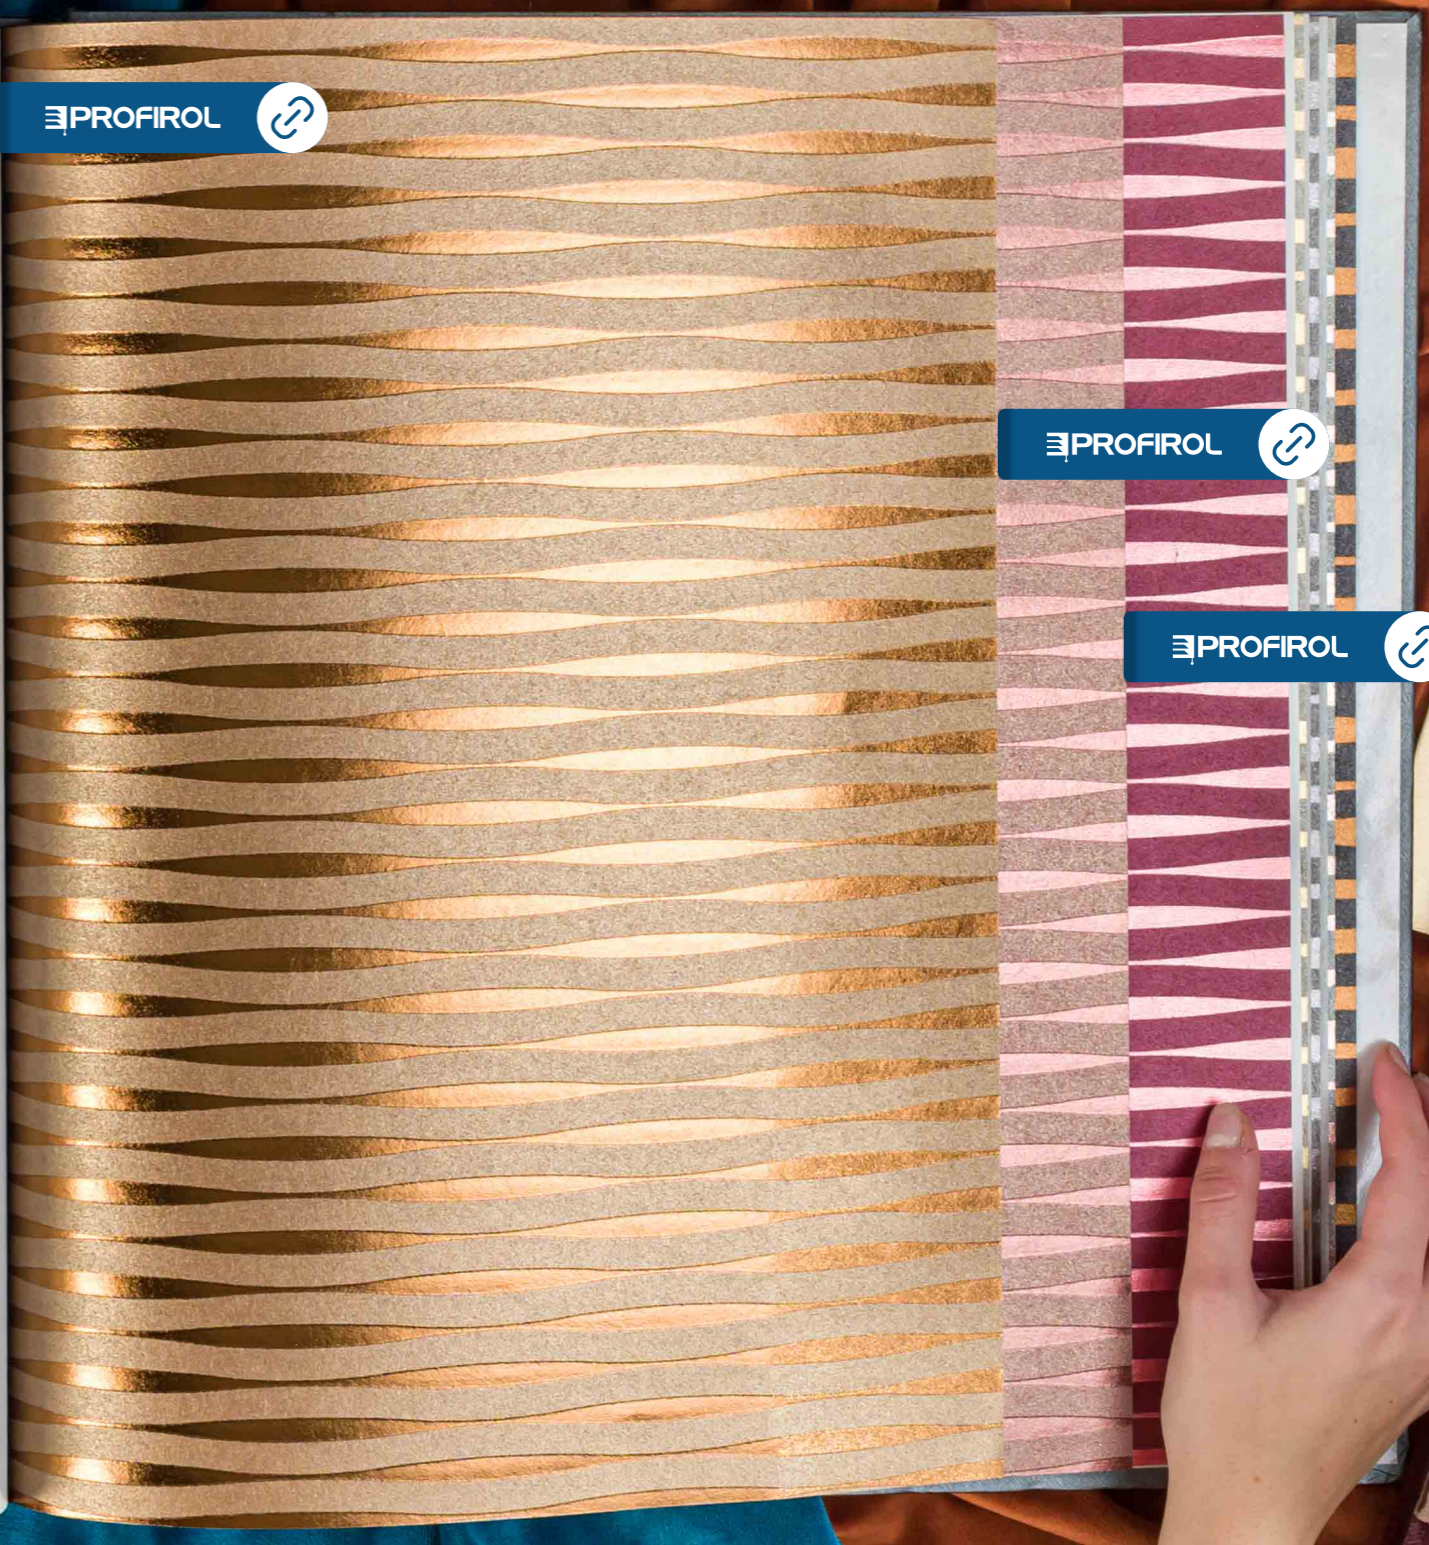

omexco
EXCLUSIVE WALLCOVERINGS
www.omexco.com
VOG113
THIS DESIGN IS AVAILABLE IN 21 COLOURWAYS.
NON-WOVEN TEXTILE WALLCOVERING - FIBRES TEXTILE INTISSÉES - VLES - TEJIDO PARA
REVESTIMIENTOS - FIBRA TESSUTA NON TESSUTO - NESTIGEWOVEN-TEXTIEL
MURBEKLEIDUNG - NON-WOVEN FABRI - RETANDE TEKSTIVRHOE HÄFTSHÖE NOVPRATVE

The following can be installed vertically or horizontally. In addition, you can also install it
in horizontal. Use "Wandbelegung der wand oder horizontal" version.
In addition, you can also install it in horizontal. Use "Wandbelegung der wand oder horizontal" version.
Use of wallpaper in the area of horizontal installation. In addition, you can also install it in horizontal.
Use of wallpaper in the area of horizontal installation. In addition, you can also install it in horizontal.

© Omexco. Made in Belgium.