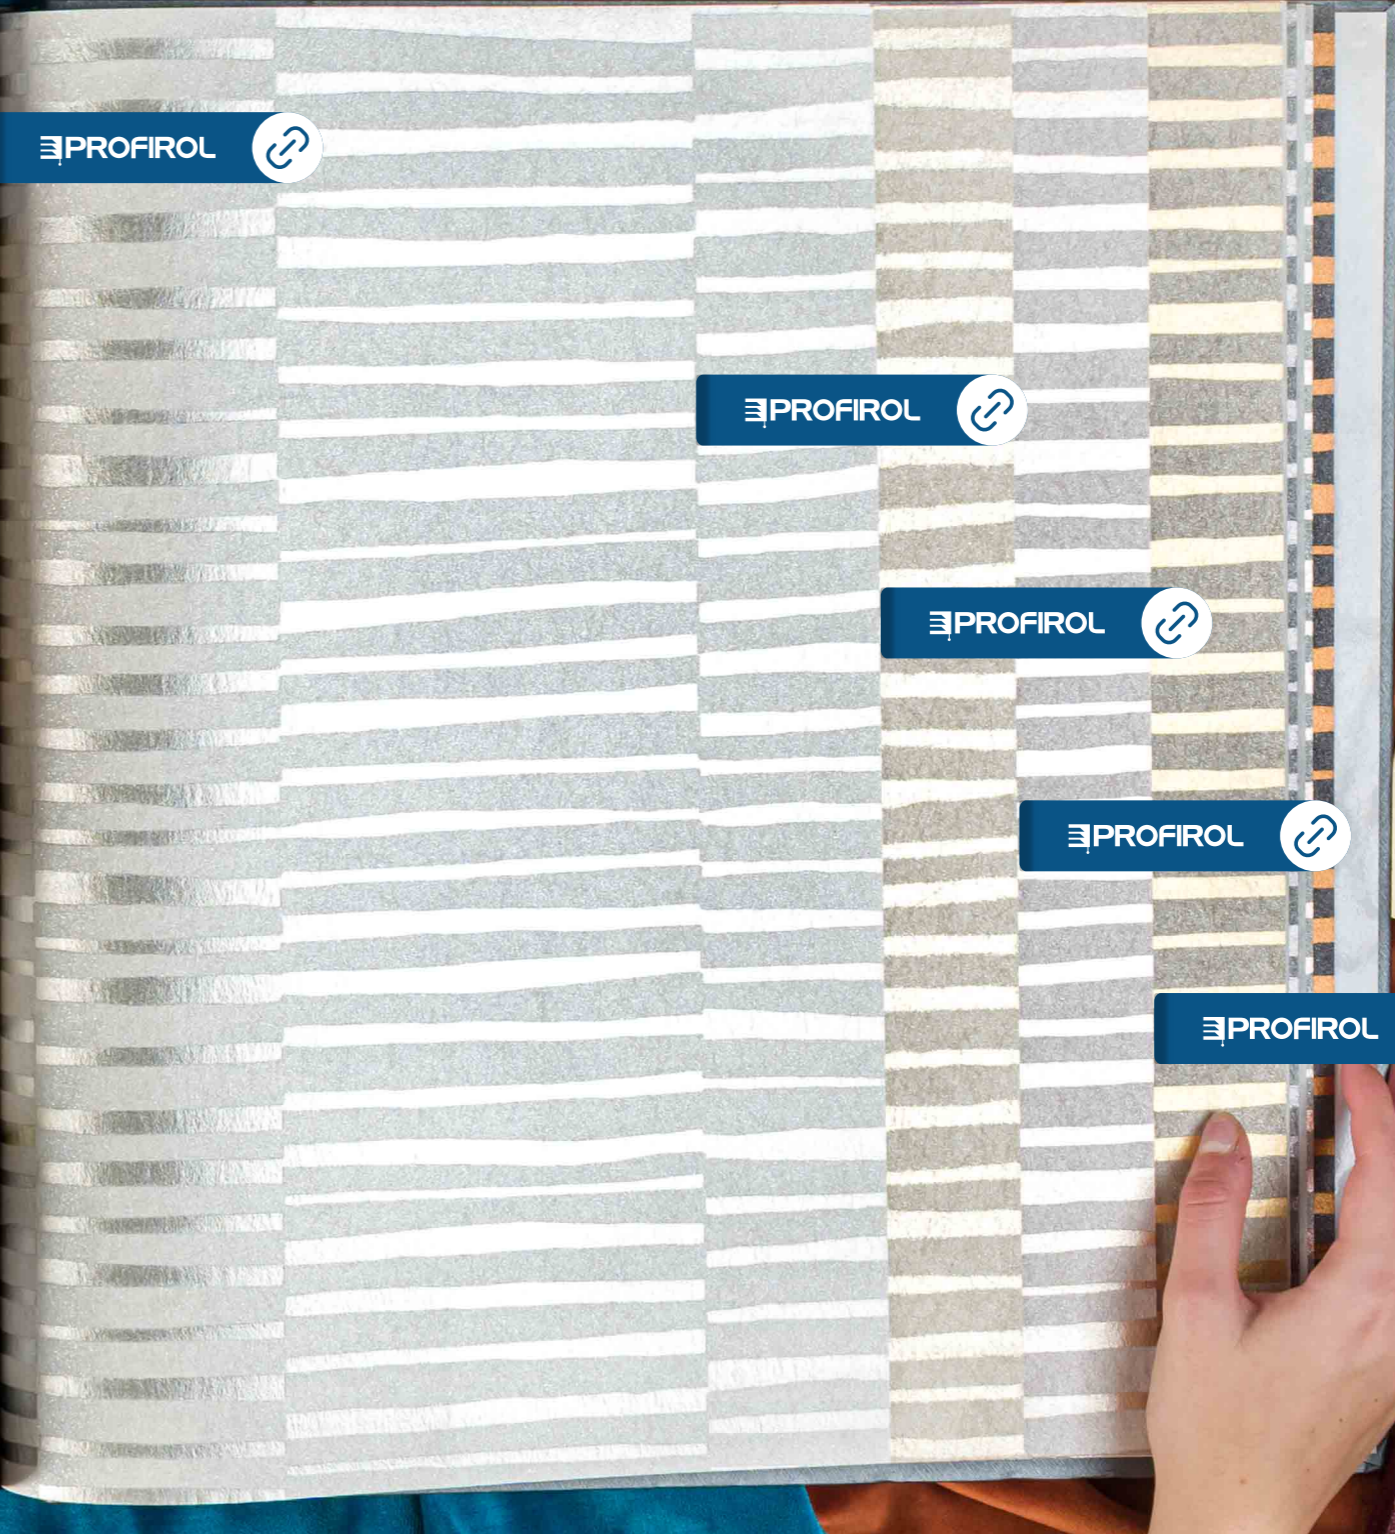

PROFIROL

PROFIROL

PROFIROL

PROFIROL

PROFIROL