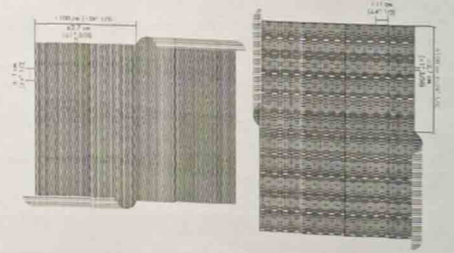

PROFIROL

PROFIROL

omexco
EXCLUSIVE WALLCOVERINGS
www.omexco.com

VOG 135
THIS DESIGN IS AVAILABLE IN 21 COLOURWAYS

NON-WOVEN TEXTILE WALLCOVERING - FIBRES TEXTILE INTISSUES - VILES - TEJIDO PARA PAREDES / FIBRA NÃO TEÇIDA - FIBRA TESSUTA NON TESSUTO - INTEL-GEWEBEN TEXTIL
MULTIFIBRE KLEBUNG - NON-WOVEN TAPE - НЕТКАНОЕ ТЕКСТИЛЬНОЕ НАСТЕННОЕ ПОКРЫТИЕ

The following cover has a variety of finishes. It is recommended that you use a primer on the wall before applying the wallpaper. The wallpaper should be applied to a smooth, clean, dry and free of dust surface. For more information, please refer to the technical data sheet.

© Omexco. Made in Belgium.