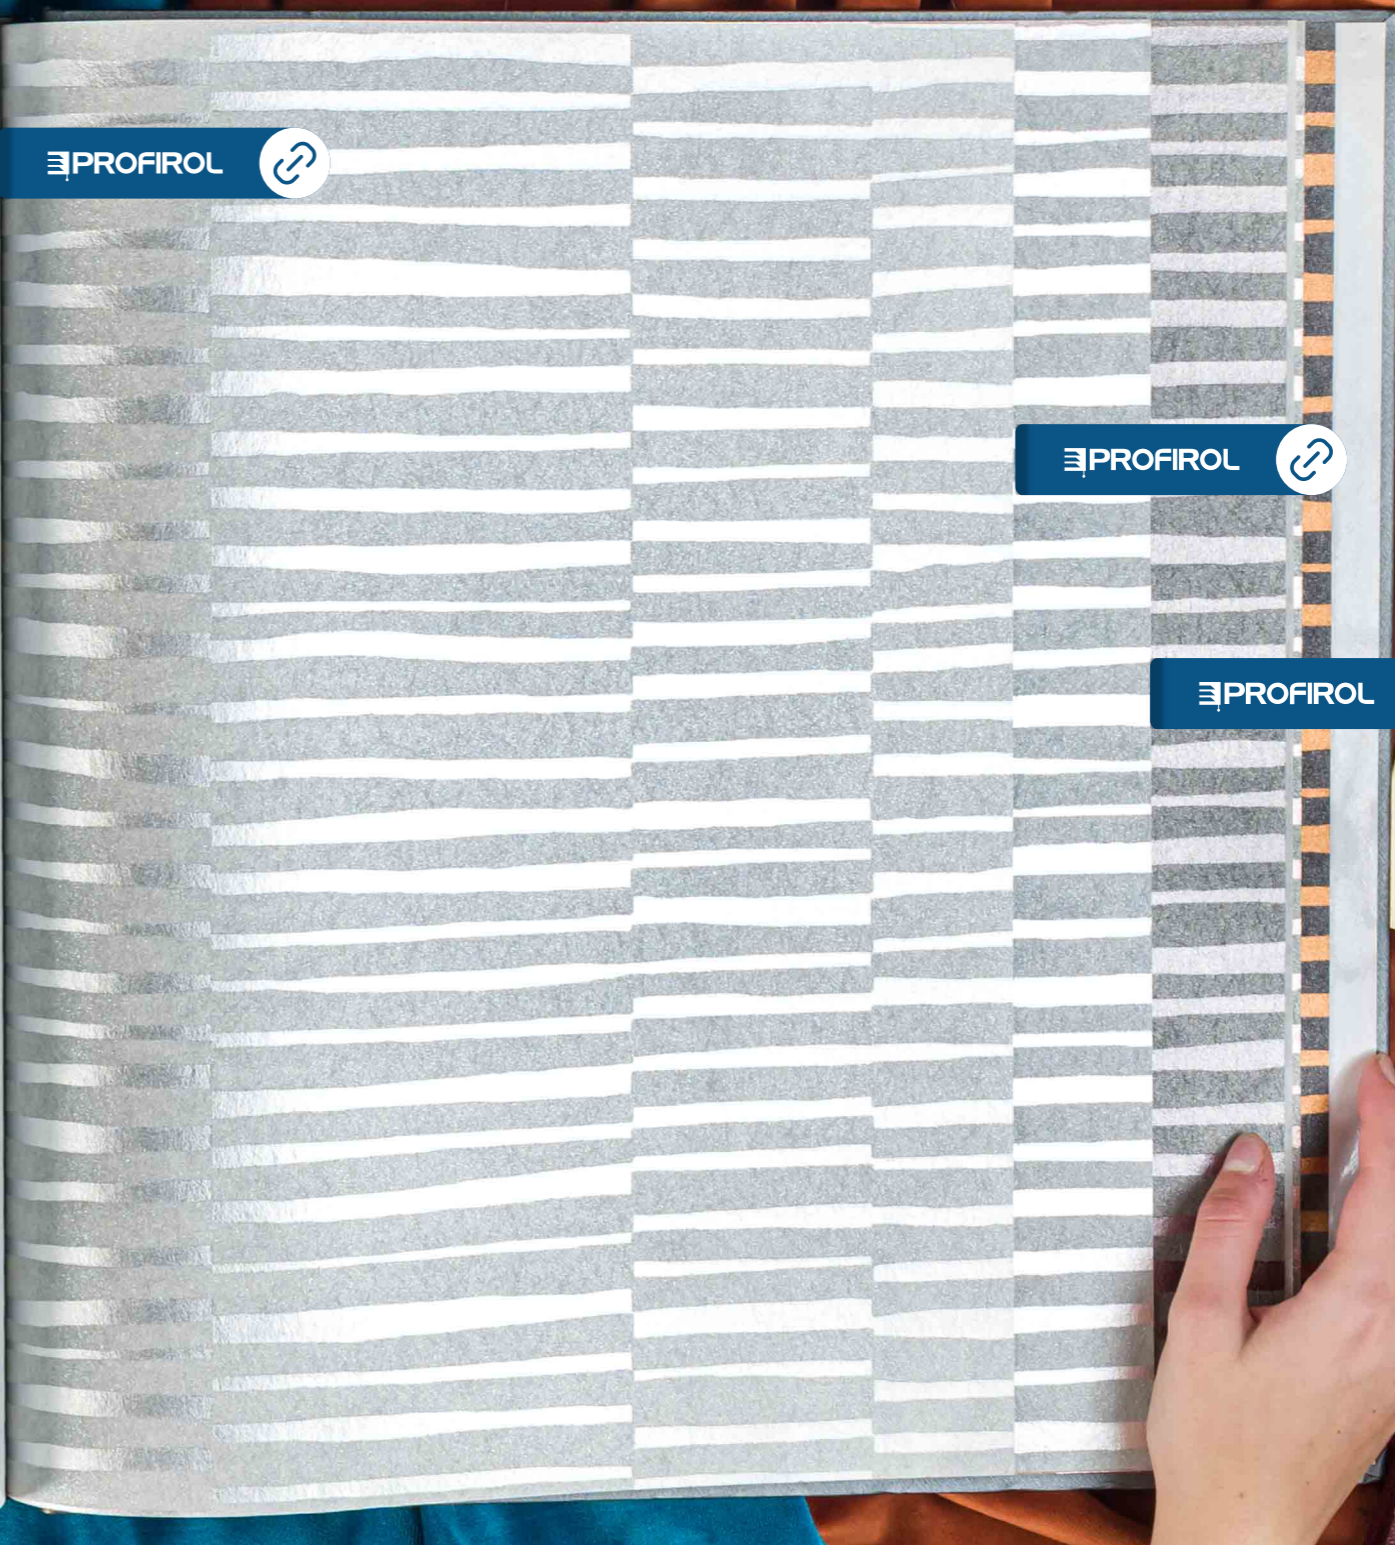

© Omexco. Made in Belgium.

PROFIROL

PROFIROL

PROFIROL

PROFIROL

PROFIROL

omexco
 EXCLUSIVE WALLCOVERINGS
 www.omexco.com
VOG209
 THIS DESIGN IS AVAILABLE IN 17 COLOURWAYS.
 NON-WOVEN TEXTILE WALLCOVERING - FIBRES TEXTILE INTISSÉS - VUES -
 TEIDO PARA REVESTIMIENTO NO HILADO - TISSA TESSILE NON TESSUTO -
 NET-GEWEVEN TEXTIEL/MULBESKLEEDING - NON-WOVEN TAPEI -
 ΗΕΤΑΧΩΣ ΤΕΧΤΗΛΗΝΟΣ ΜΑΧΤΗΡΗΣ ΠΟΡΦΥΡΗΣ