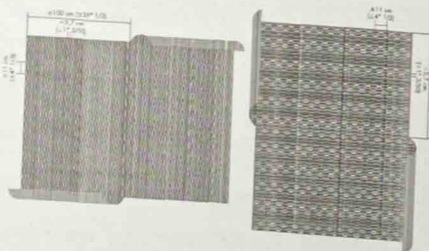

PROFIROL

omexco
EXCLUSIVE WALLCOVERINGS
www.omexco.com

VOG115
THIS DESIGN IS AVAILABLE IN 21 COLOURWAYS.
NON-WOVEN TEXTILE WALLCOVERING - FIBRES TEXTILE INTESSEES - VILES - TEJIDO PARA REVESTIMIENTO NO TEJIDO - FIBRA TESSILE NON TESSUTO - NIET GEWEVEN TEXTIEL
MÜLLEBEKLEIDUNG - NON WOVEN TAPET - НЕТКАНОЕ ТЕКСТИЛЬНОЕ НАСТЕННОЕ ПОКРЫТИЕ

The wallcovering can be installed in both of the following ways - The end-user must read the product information on the back of the roll. The instructions apply to the installation of the finished product.
If you are unsure, please contact the manufacturer for more information.
The manufacturer is not responsible for the use of the product in a way that is not intended.
The manufacturer is not responsible for the use of the product in a way that is not intended.
The manufacturer is not responsible for the use of the product in a way that is not intended.

© Omexco. Made in Belgium.