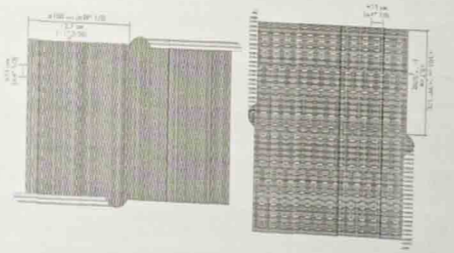

VOG 109

omexco
EXCLUSIVE WALLCOVERINGS
www.omexco.com

VOG107

© Omexco. Made in Belgium.