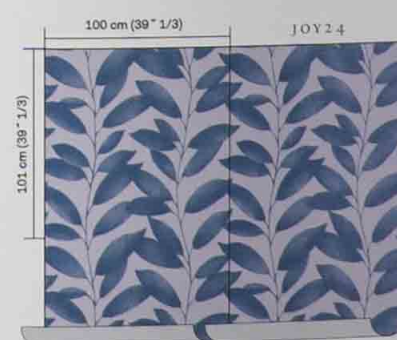

BLOOMING MARVELLOUS

JOY2 I JOY2 3 JOY2 2