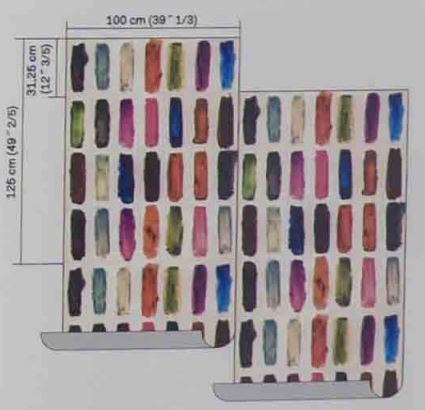

ZEST

PROFIROL 

JOY71

GO GREEN  
Non-woven made  
with 100% recycled  
fibres

OMEXCO  
Fine Belgian Wallcoverings

JOY71

NON-WOVEN MADE WITH 100% RECYCLED FIBRES  
INTISSÉ 100% À BASE DE FIBRES RECYCLÉES  
VLIES AUS 100% RECYCELTEN FASERN