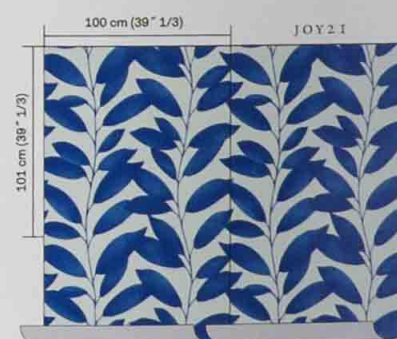

BLOOMING MARVELLOUS

JOY2 I JOY2 3 JOY2 2