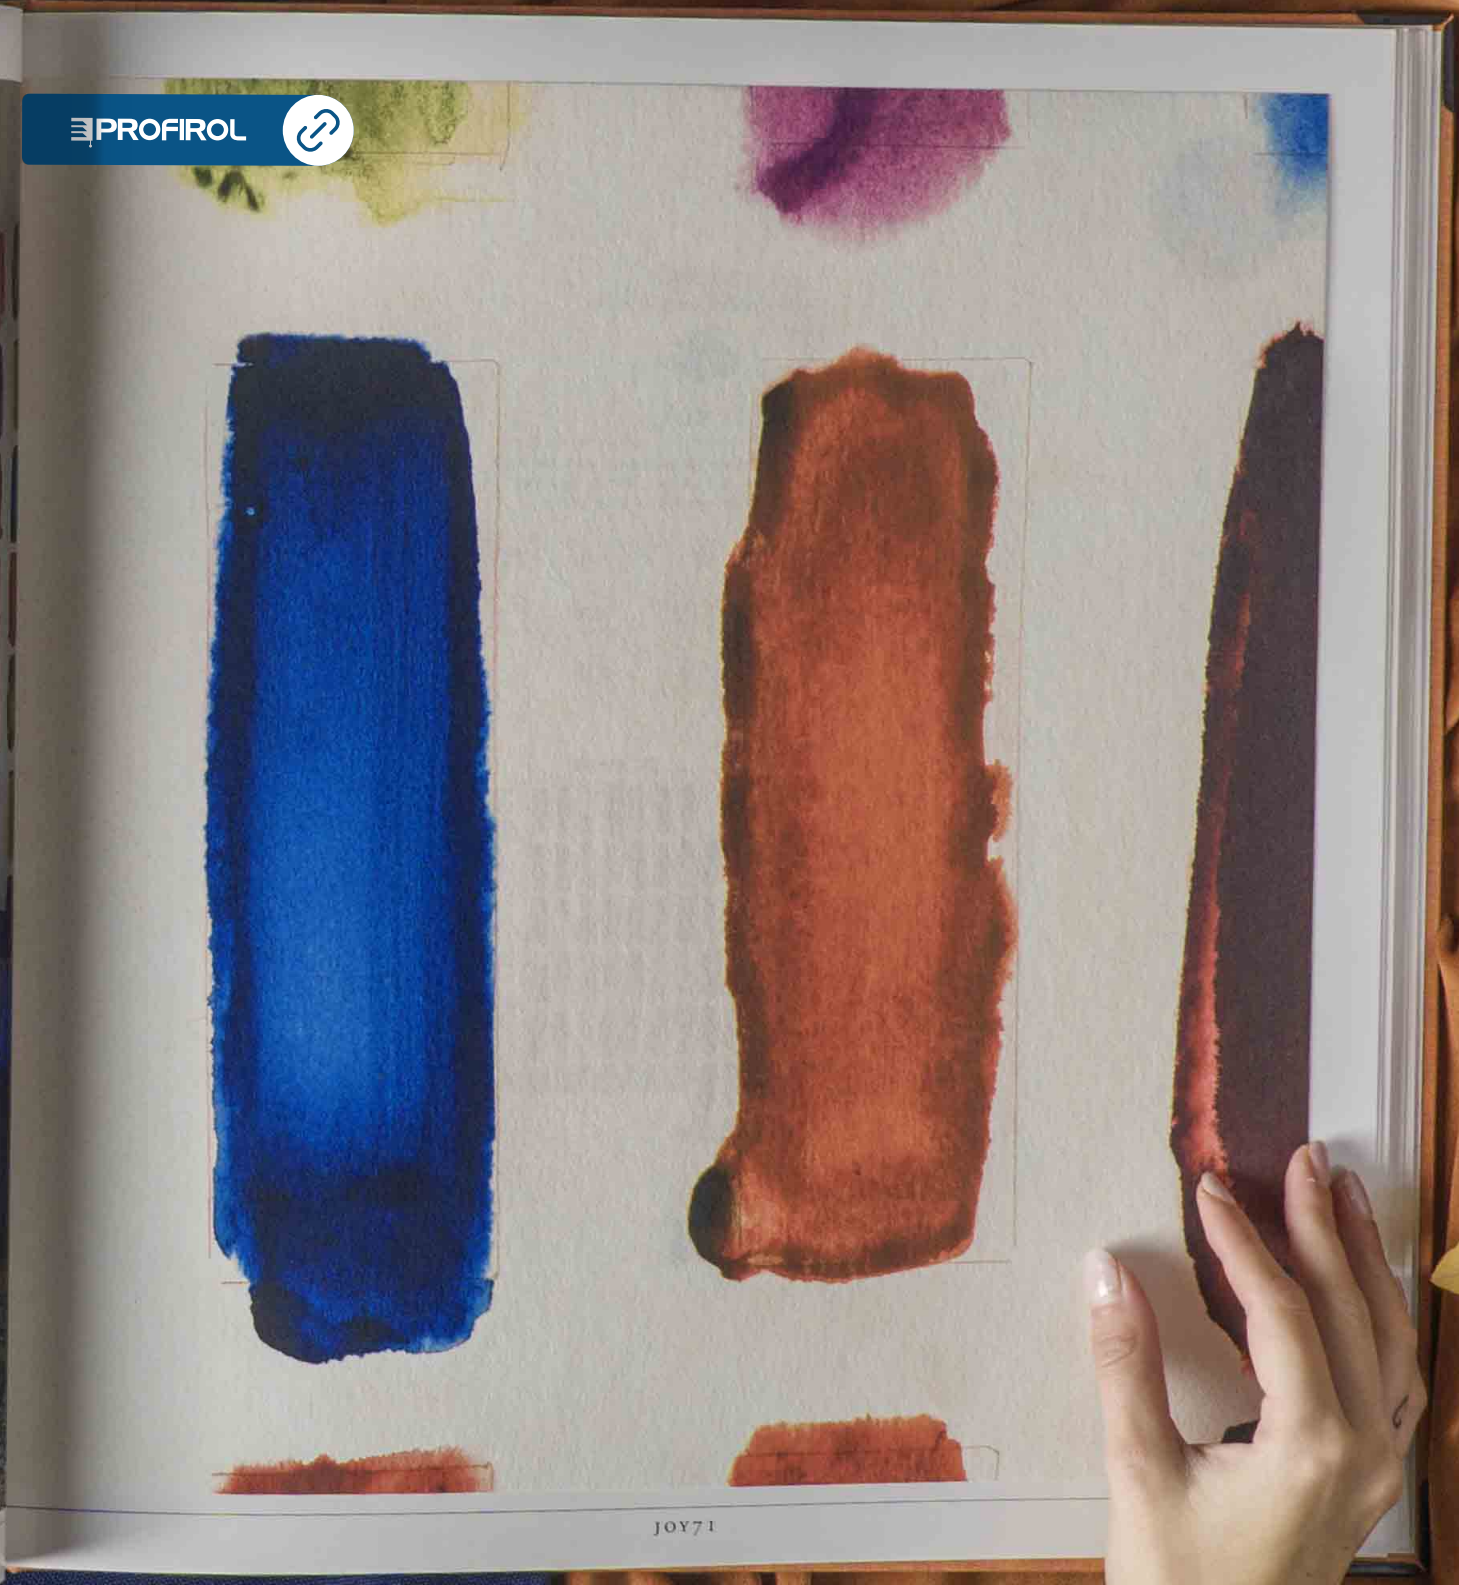

PROFIROL

JOY71