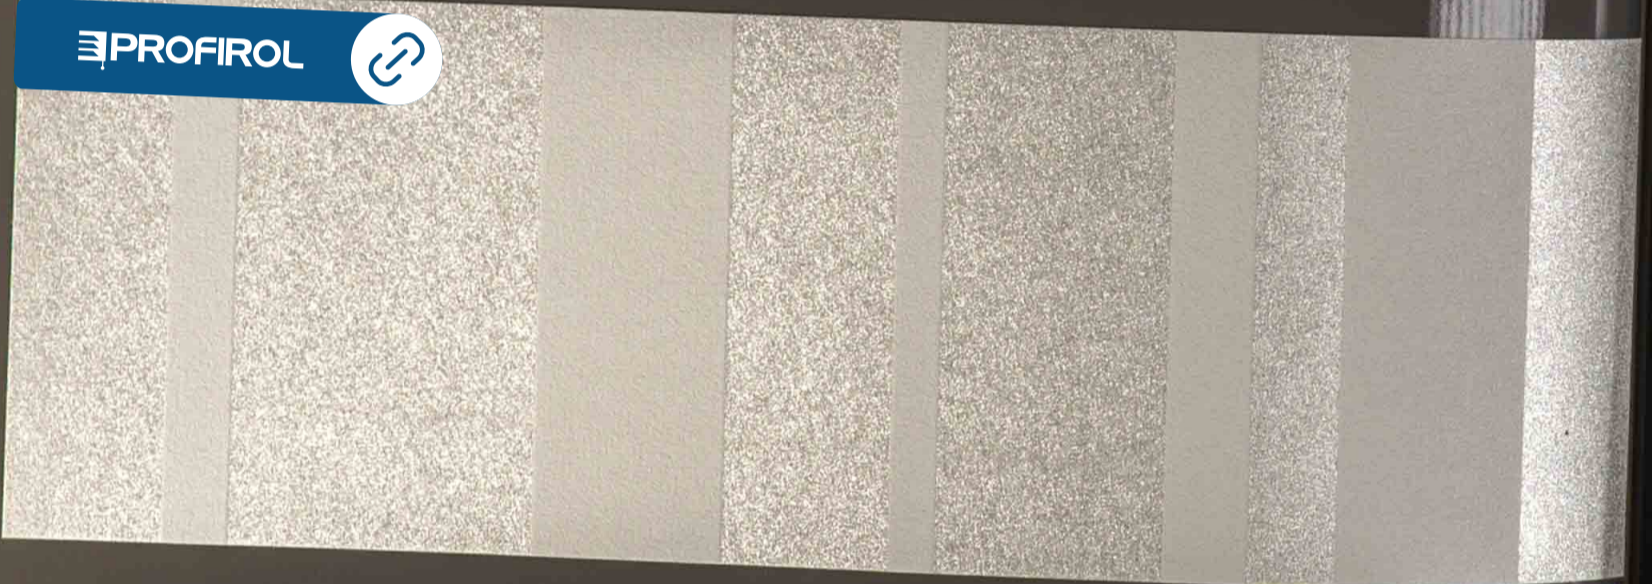

BOCCA DO LOBO - SYMPHONY - SIDECARD DELIGHTFULL - RE. PENDANT LAMP

INF 9020

PROFIROL

PROFIROL

PROFIROL

INF 7601

THIS WALLCOVERING IS SHOWN HORIZONTALLY (RAILROAD HANGING)

BRABBU ESSEX ARMCHAIR BOCA DO LOBO - EDEN CENTER TABLE