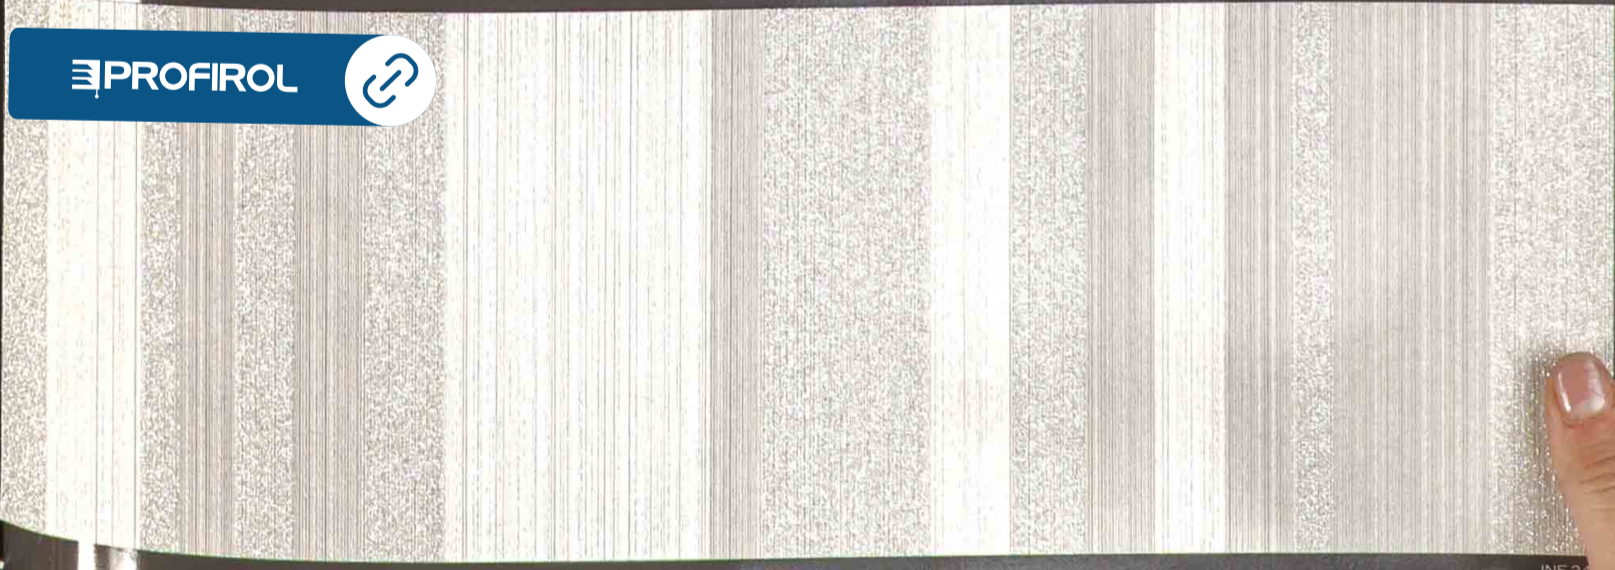

PROFIROL

PROFIROL

PROFIROL

PROFIROL