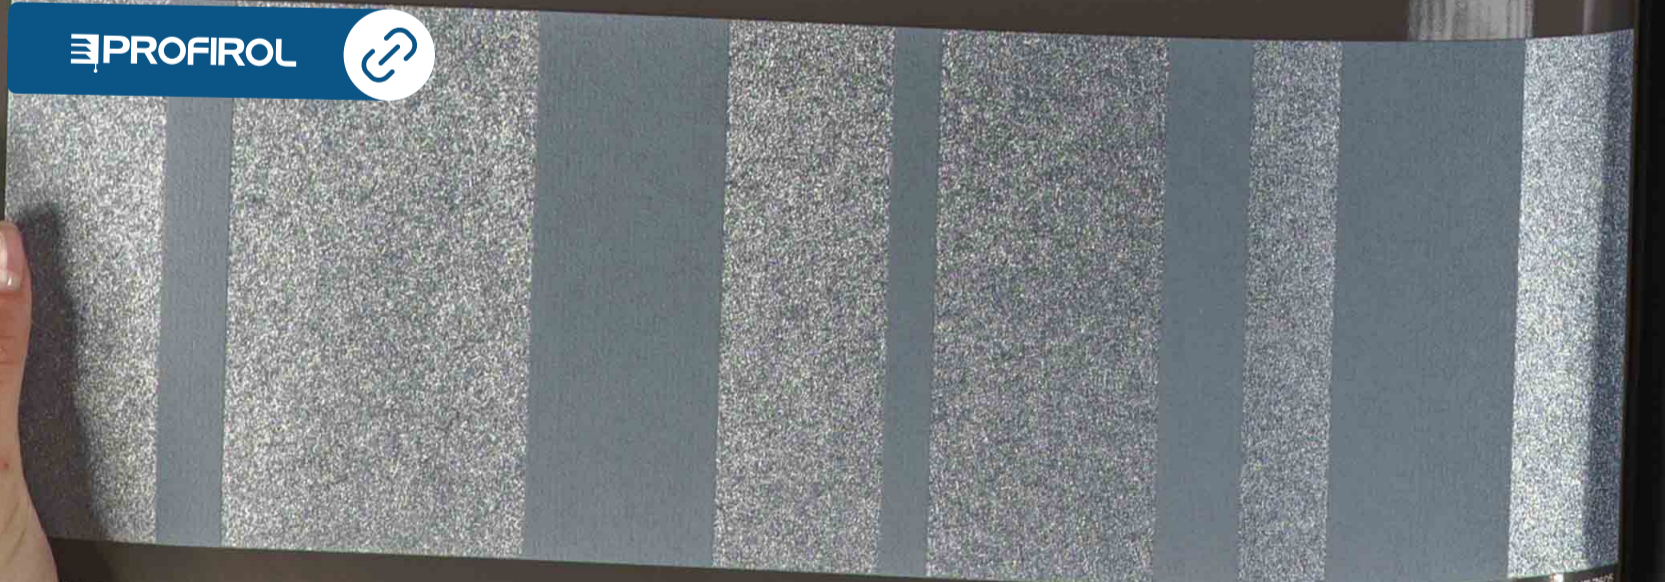

BOCCA DO LOBO - SYMPHONY - SIDECARD DELIGHTFULL - RE. PENDANT LAMP

INF 9020

PROFIROL

PROFIROL

PROFIROL

INF 7601

THIS WALLCOVERING IS SHOWN HORIZONTALLY (RAILROAD HANGING)

BRABBU ESSEX ARMCHAIR BOCA DO LOBO - EDEN CENTER TABLE