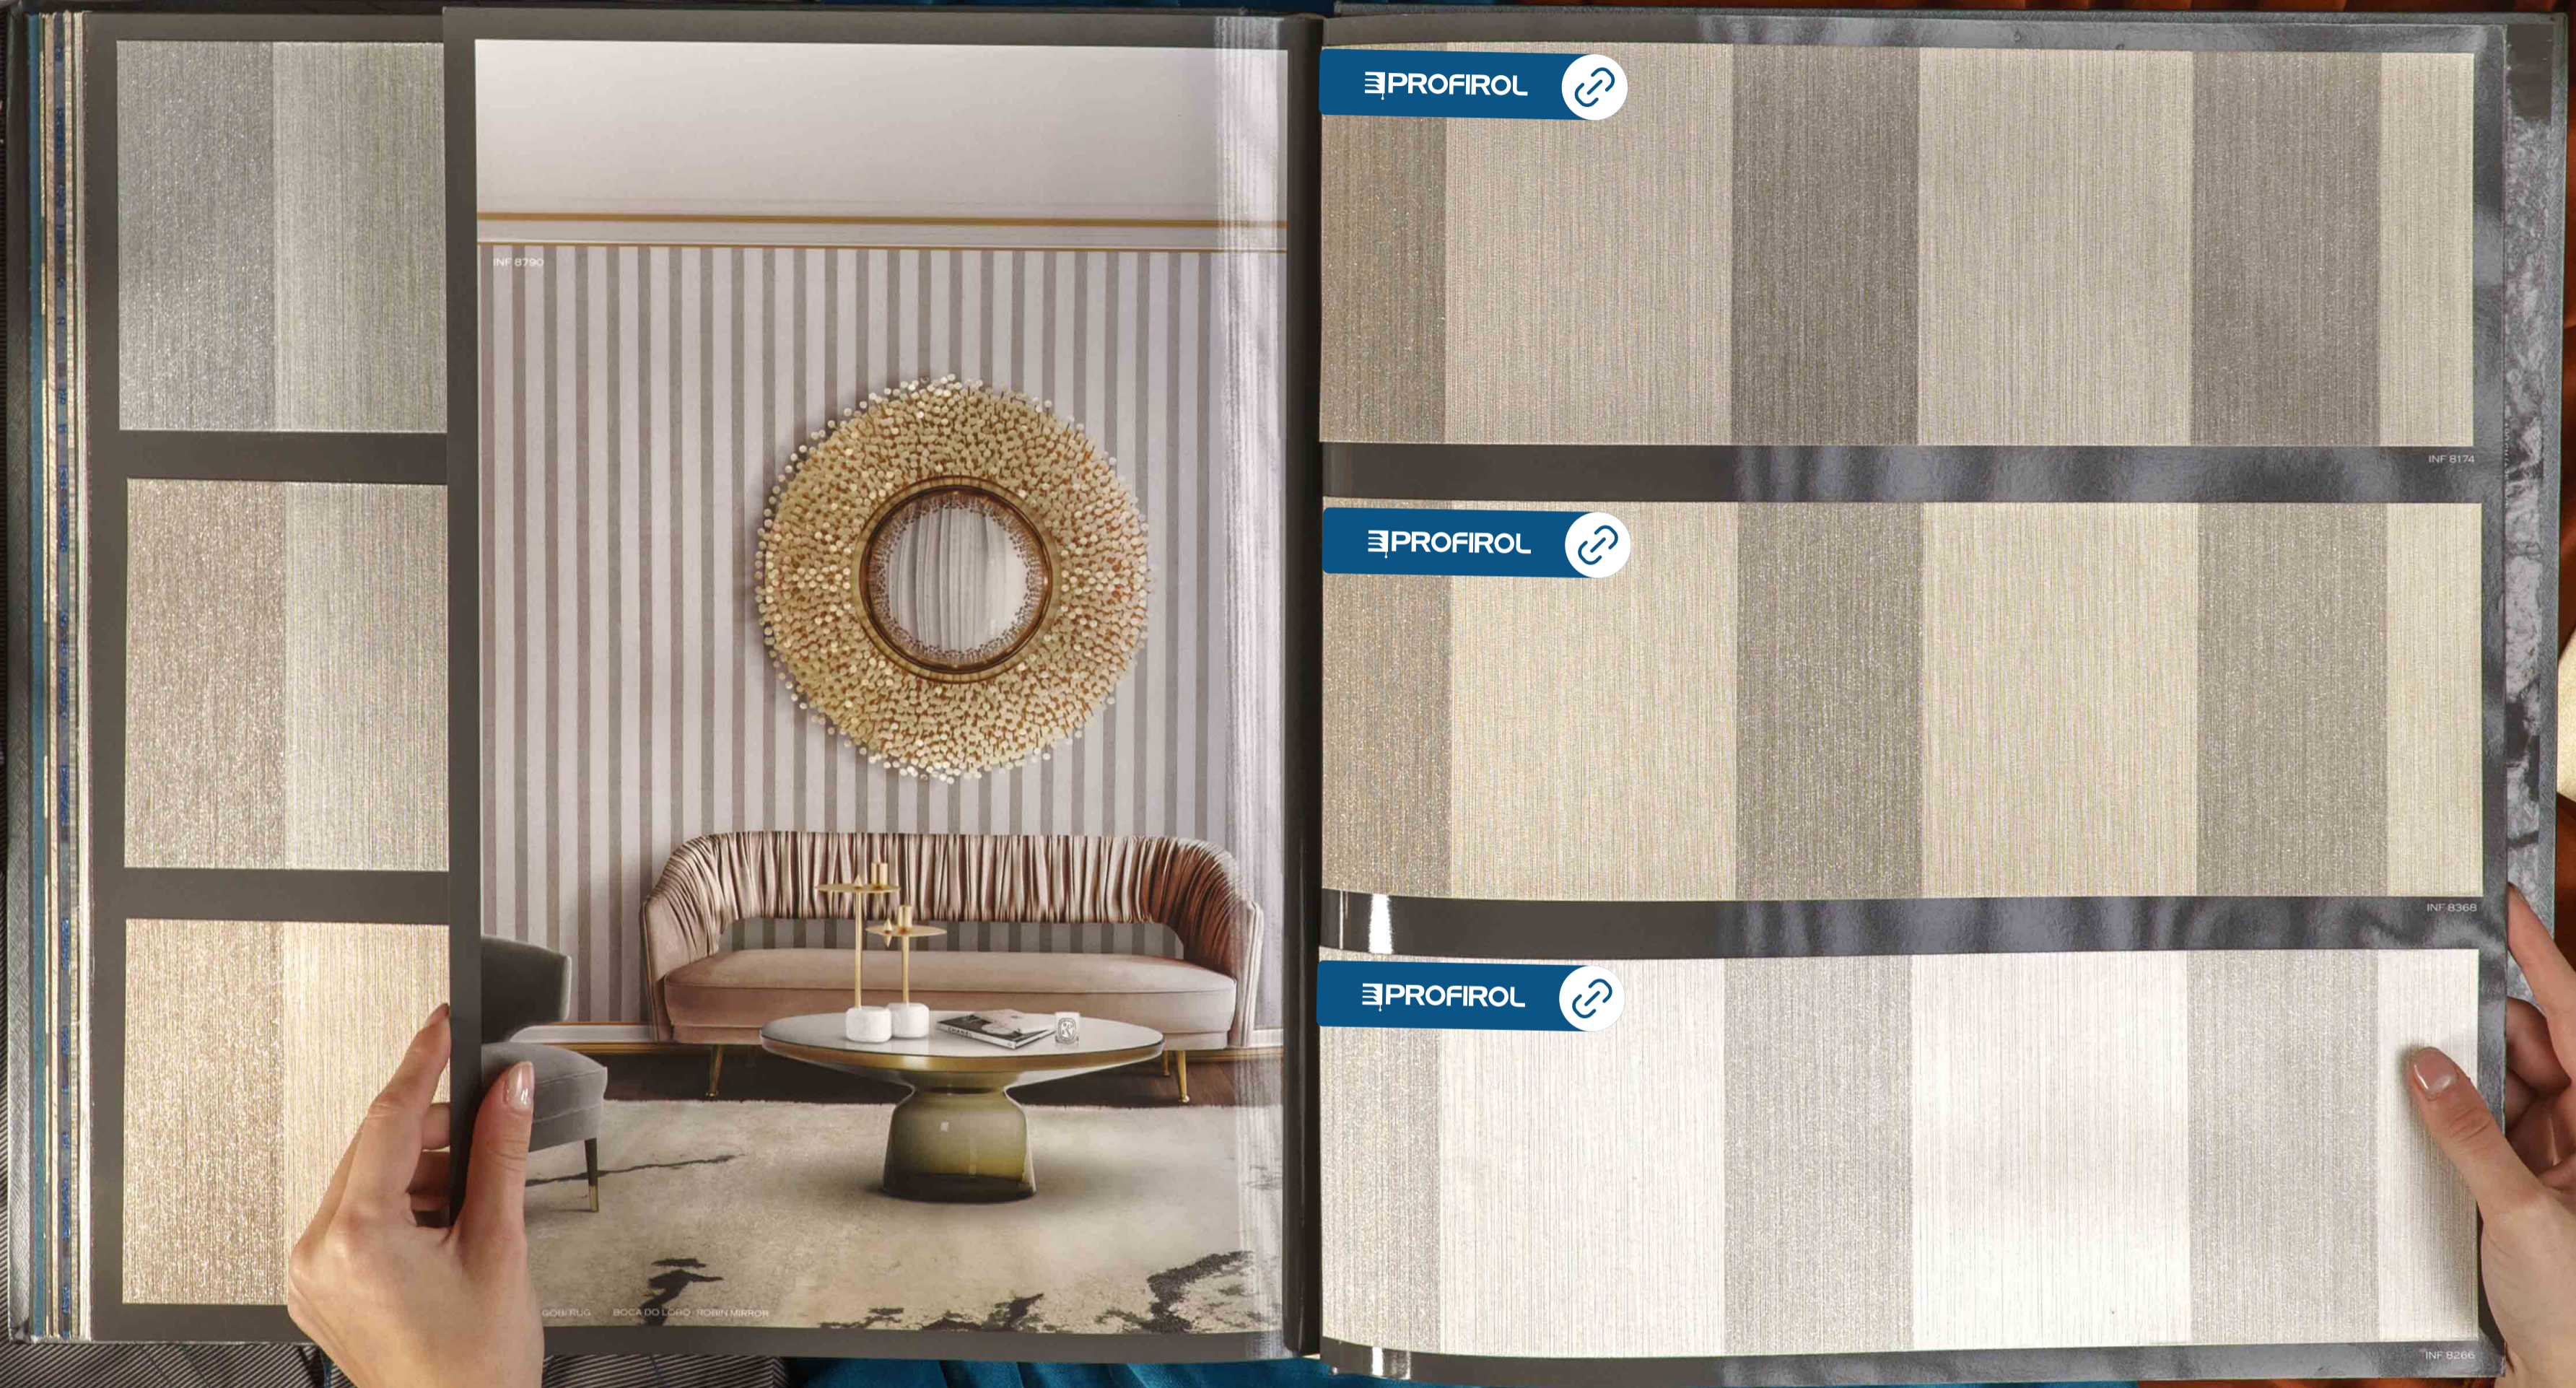

PROFIROL

INF 8174

PROFIROL

INF 8368

PROFIROL

INF 8266

INF 8790

GOMI RUG BOCA DO LAGO ROBIN MIRROR