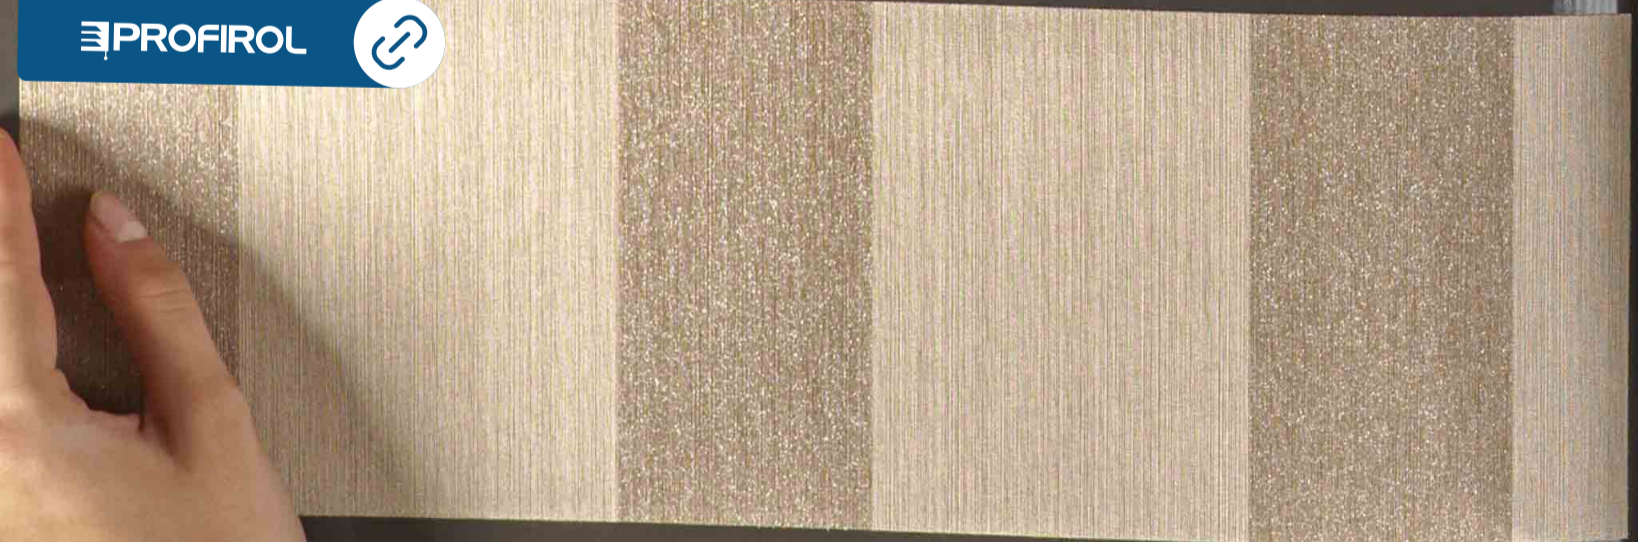

PROFIROL

INF 8889

PROFIROL

INF 8790

PROFIROL

INF 8491

THIS WALLCOVERING IS SHOWN HORIZONTALLY (RAILROAD HANGINGS)

BOCA DO LUGO - ROBIN MIRROR