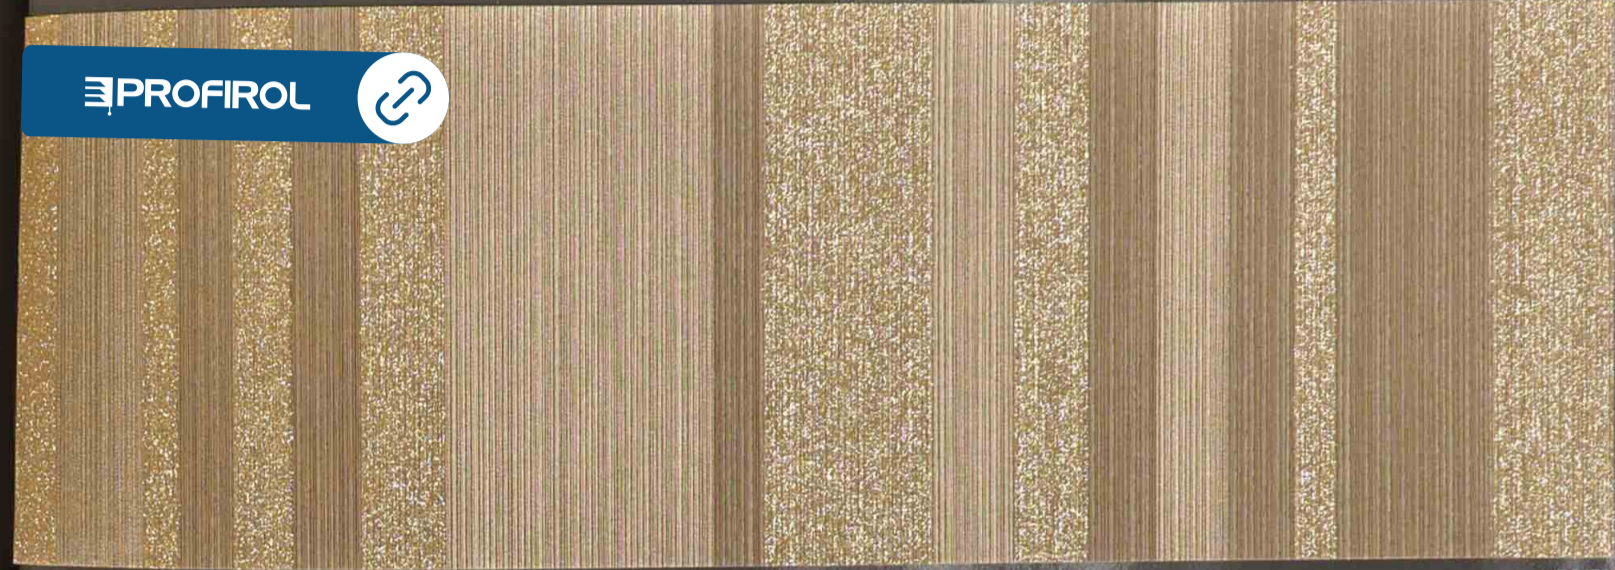

PROFIROL

PROFIROL

PROFIROL

PROFIROL