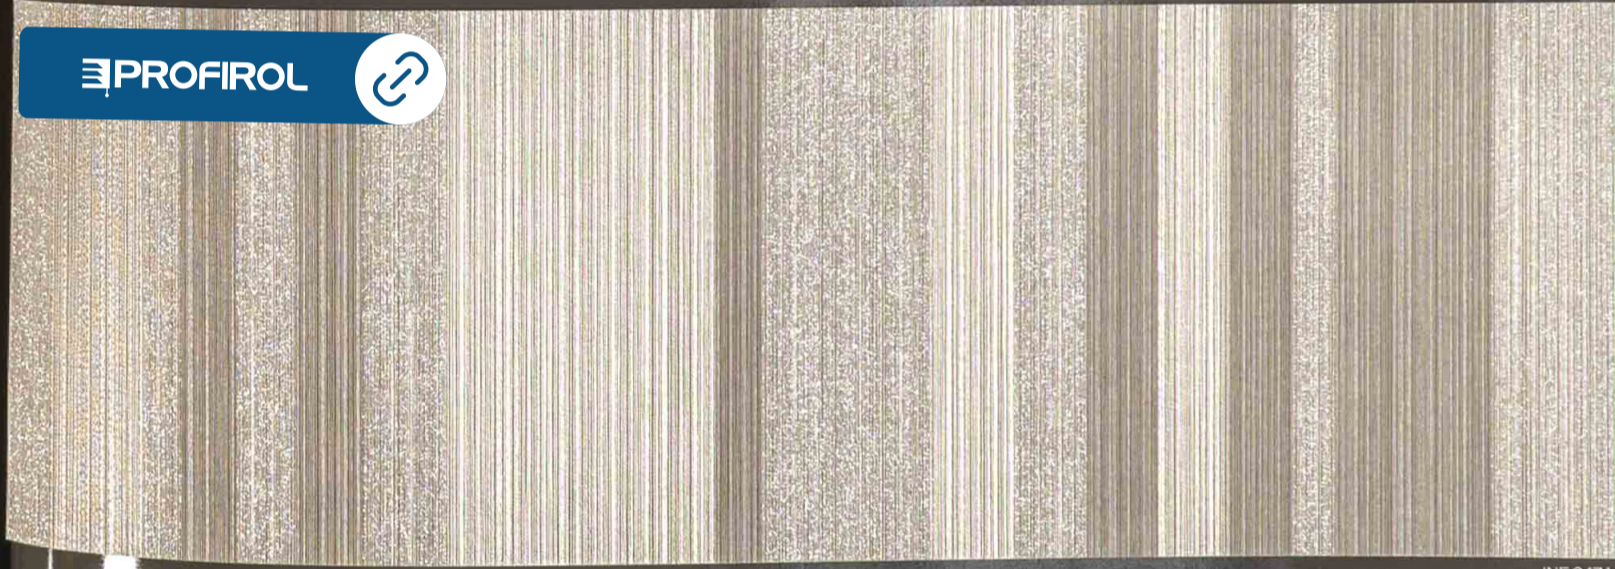

PROFIROL

PROFIROL

PROFIROL

PROFIROL