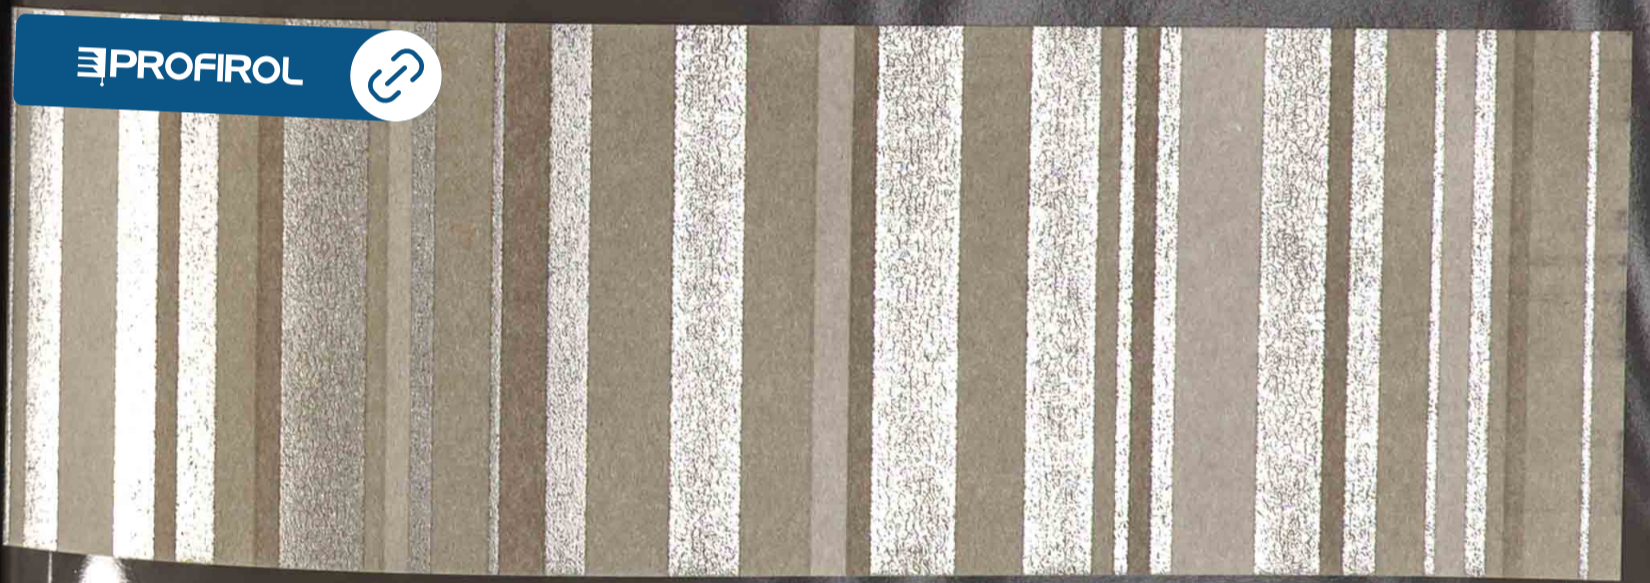

INF 1063

INF 1064

ESSENTIAL HOME - KELLY BAR CHAIR - DELIGHTFULL - JACKSON SUSPENSION LAMP

PROFIROL 

INF 1062

PROFIROL 

INF 1061

PROFIROL 