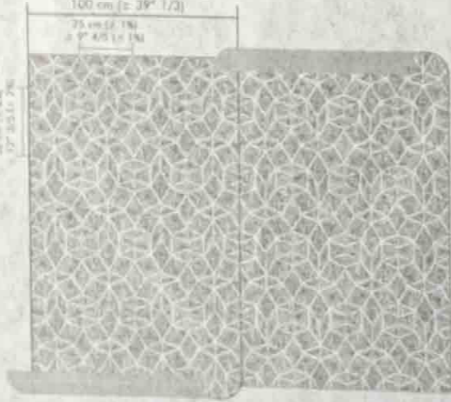

PROFIROL

PROFIROL

PROFIROL