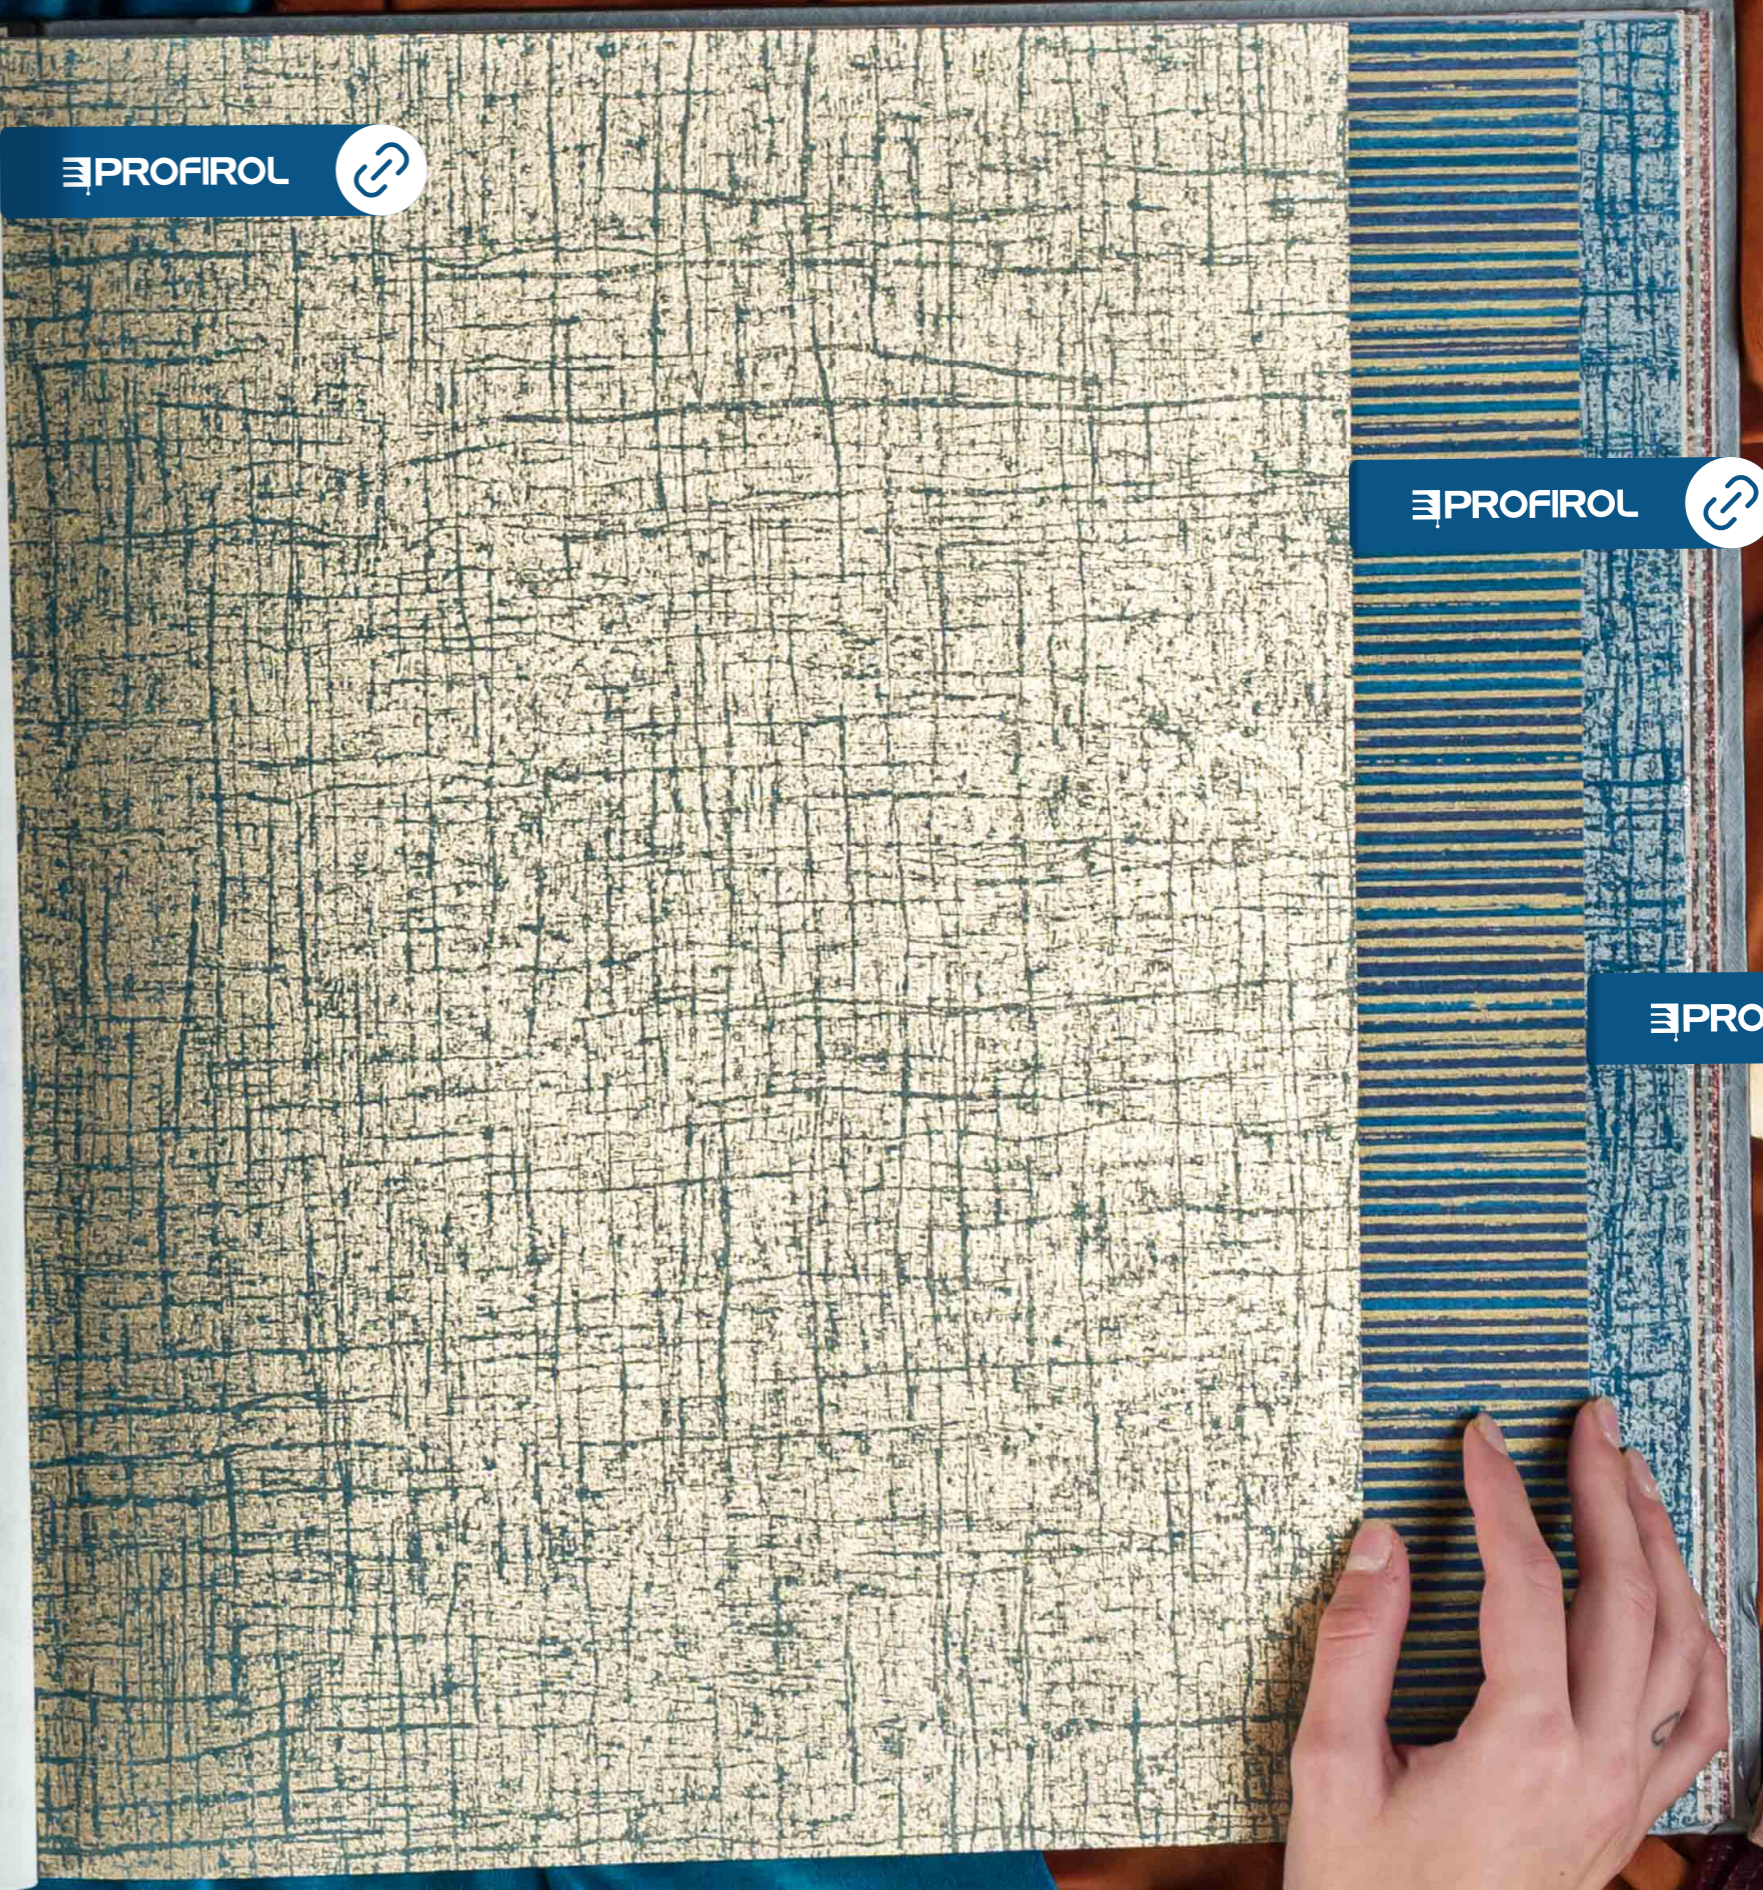

Wallcovering / Revestimento mural / Wandbelagung / Tapet / Döser
 100 cm (x 39" 1/2)
 50 cm (x 19" 1/2)
 19" 7/16 (1.19)
 312 mm (12 1/4")
 4" (101.6 mm)

FSC
 CE
 MADE IN BELGIUM

PROFIROL 

PROFIROL 

PROFIROL 