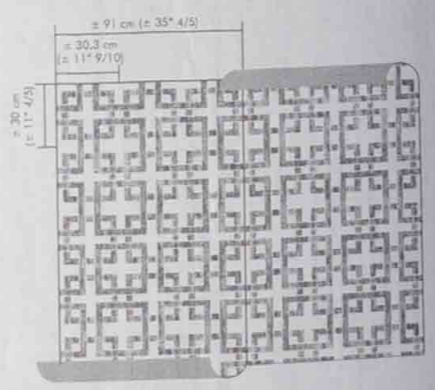

omexco
EXCLUSIVE WALLCOVERINGS
www.omexco.com

ANT302
PRINTED CORK - LIEGE IMPRIME - BEDRUCKTER KORK -
CORCHO IMPRESO - SUGHERO STAMPATO - BEDRUKTE KURK -
TRYKKET KORK - ПРОЕКОВАЯ КОРА С РИСУНКОМ