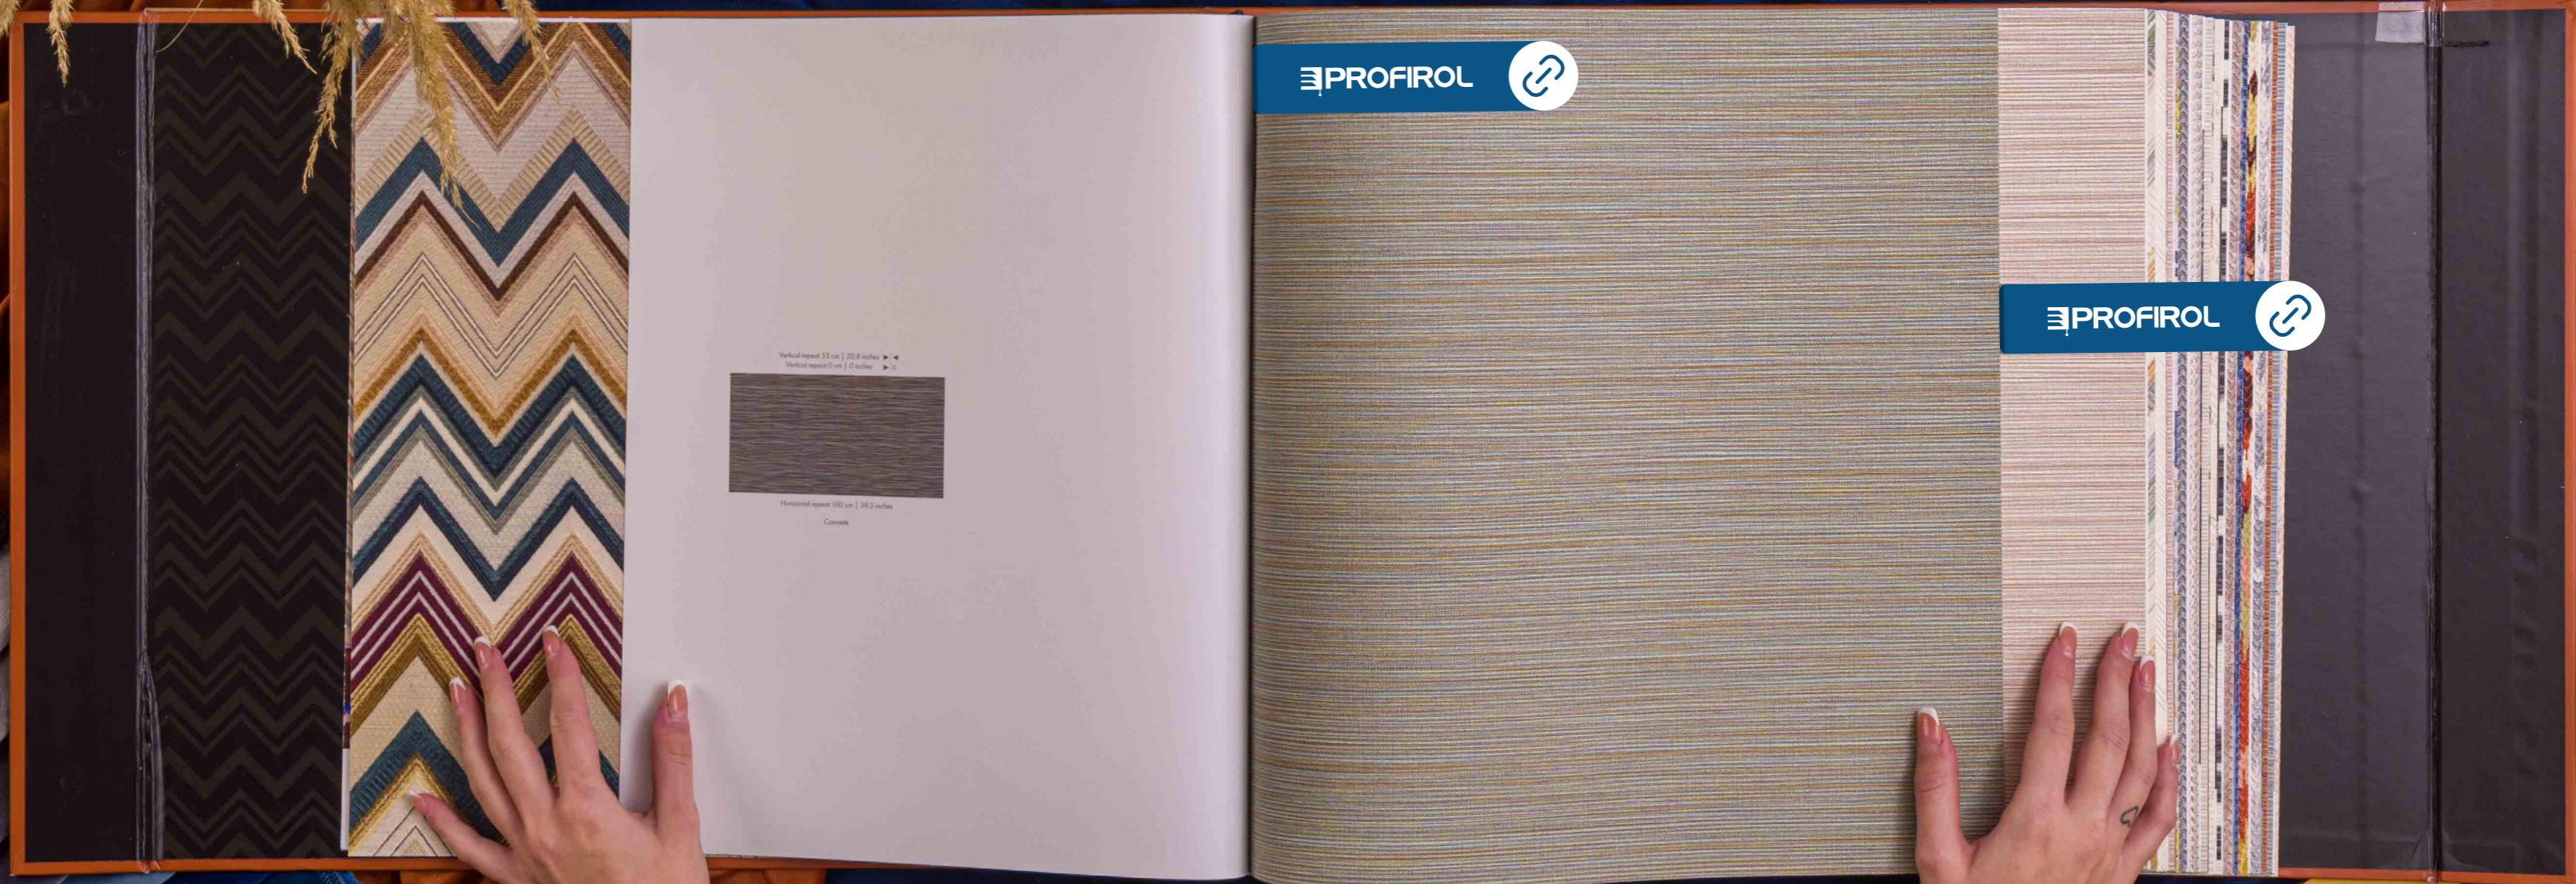

PROFIROL

PROFIROL

Happy Zig Zag

PROFIROL

PROFIROL

Vertical repeat 53 cm | 20.8 inches

Vertical repeat 9 cm | 3.5 inches

Horizontal repeat 100 cm | 39.3 inches