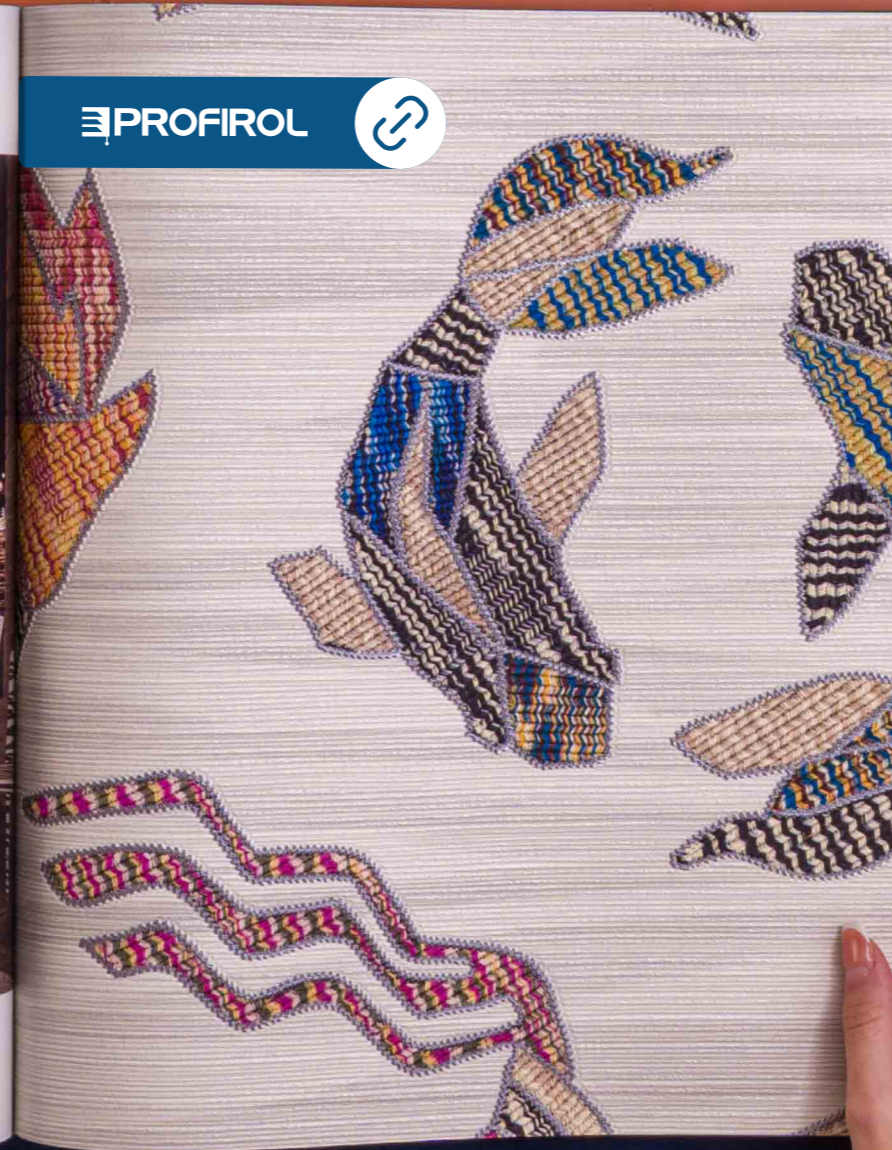

PROFIROL

PROFIROL

PROFIROL

PROFIROL