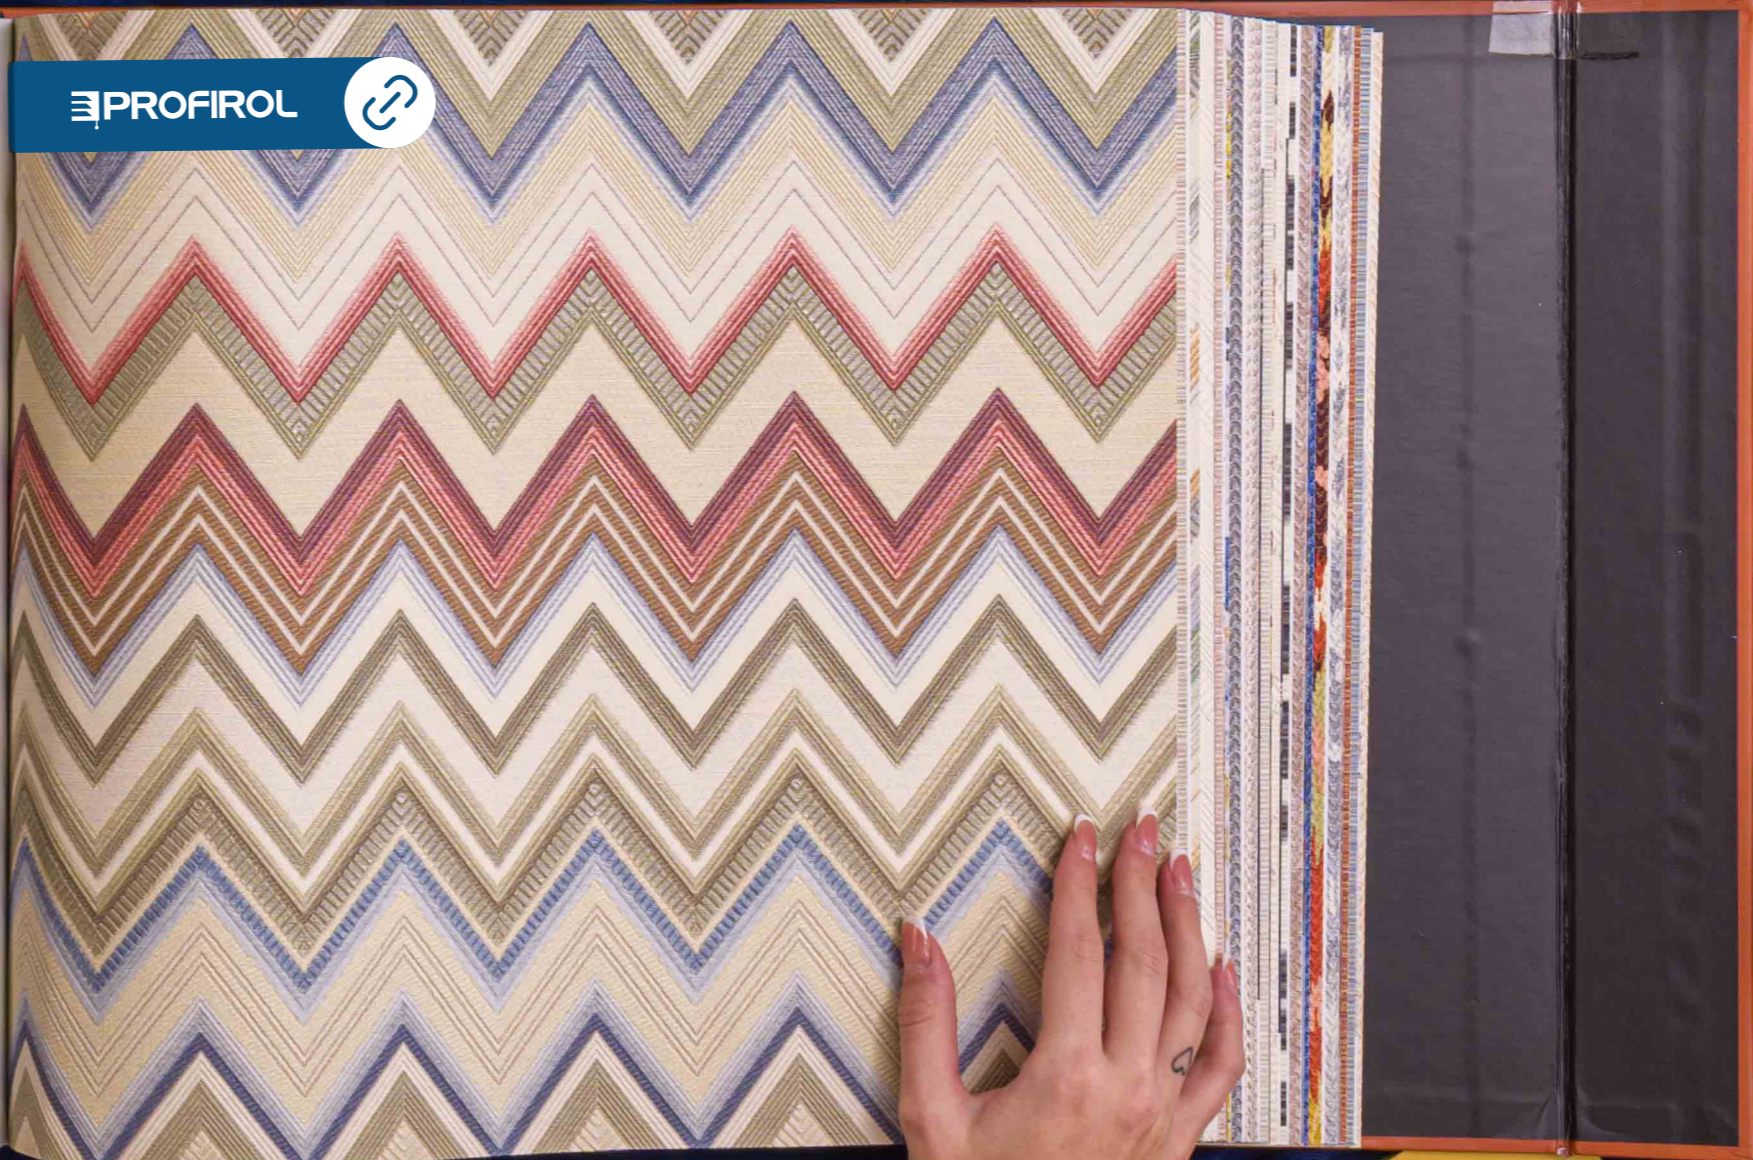

PROFIROL

PROFIROL