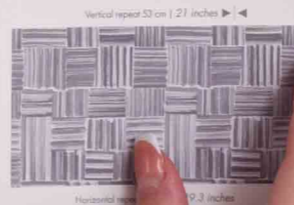

Saku

PROFIROL
WALLCOVERINGS