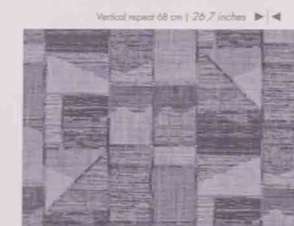

Pattern n° 10291
Dimensions rolls: 10,05 mt x 100 cm
Repeat: cm 64

MISSONI HOME
WALLCOVERINGS 03

Ullun

Alps

Daydream

Macro Zig Zag

Tweed

Patchwork