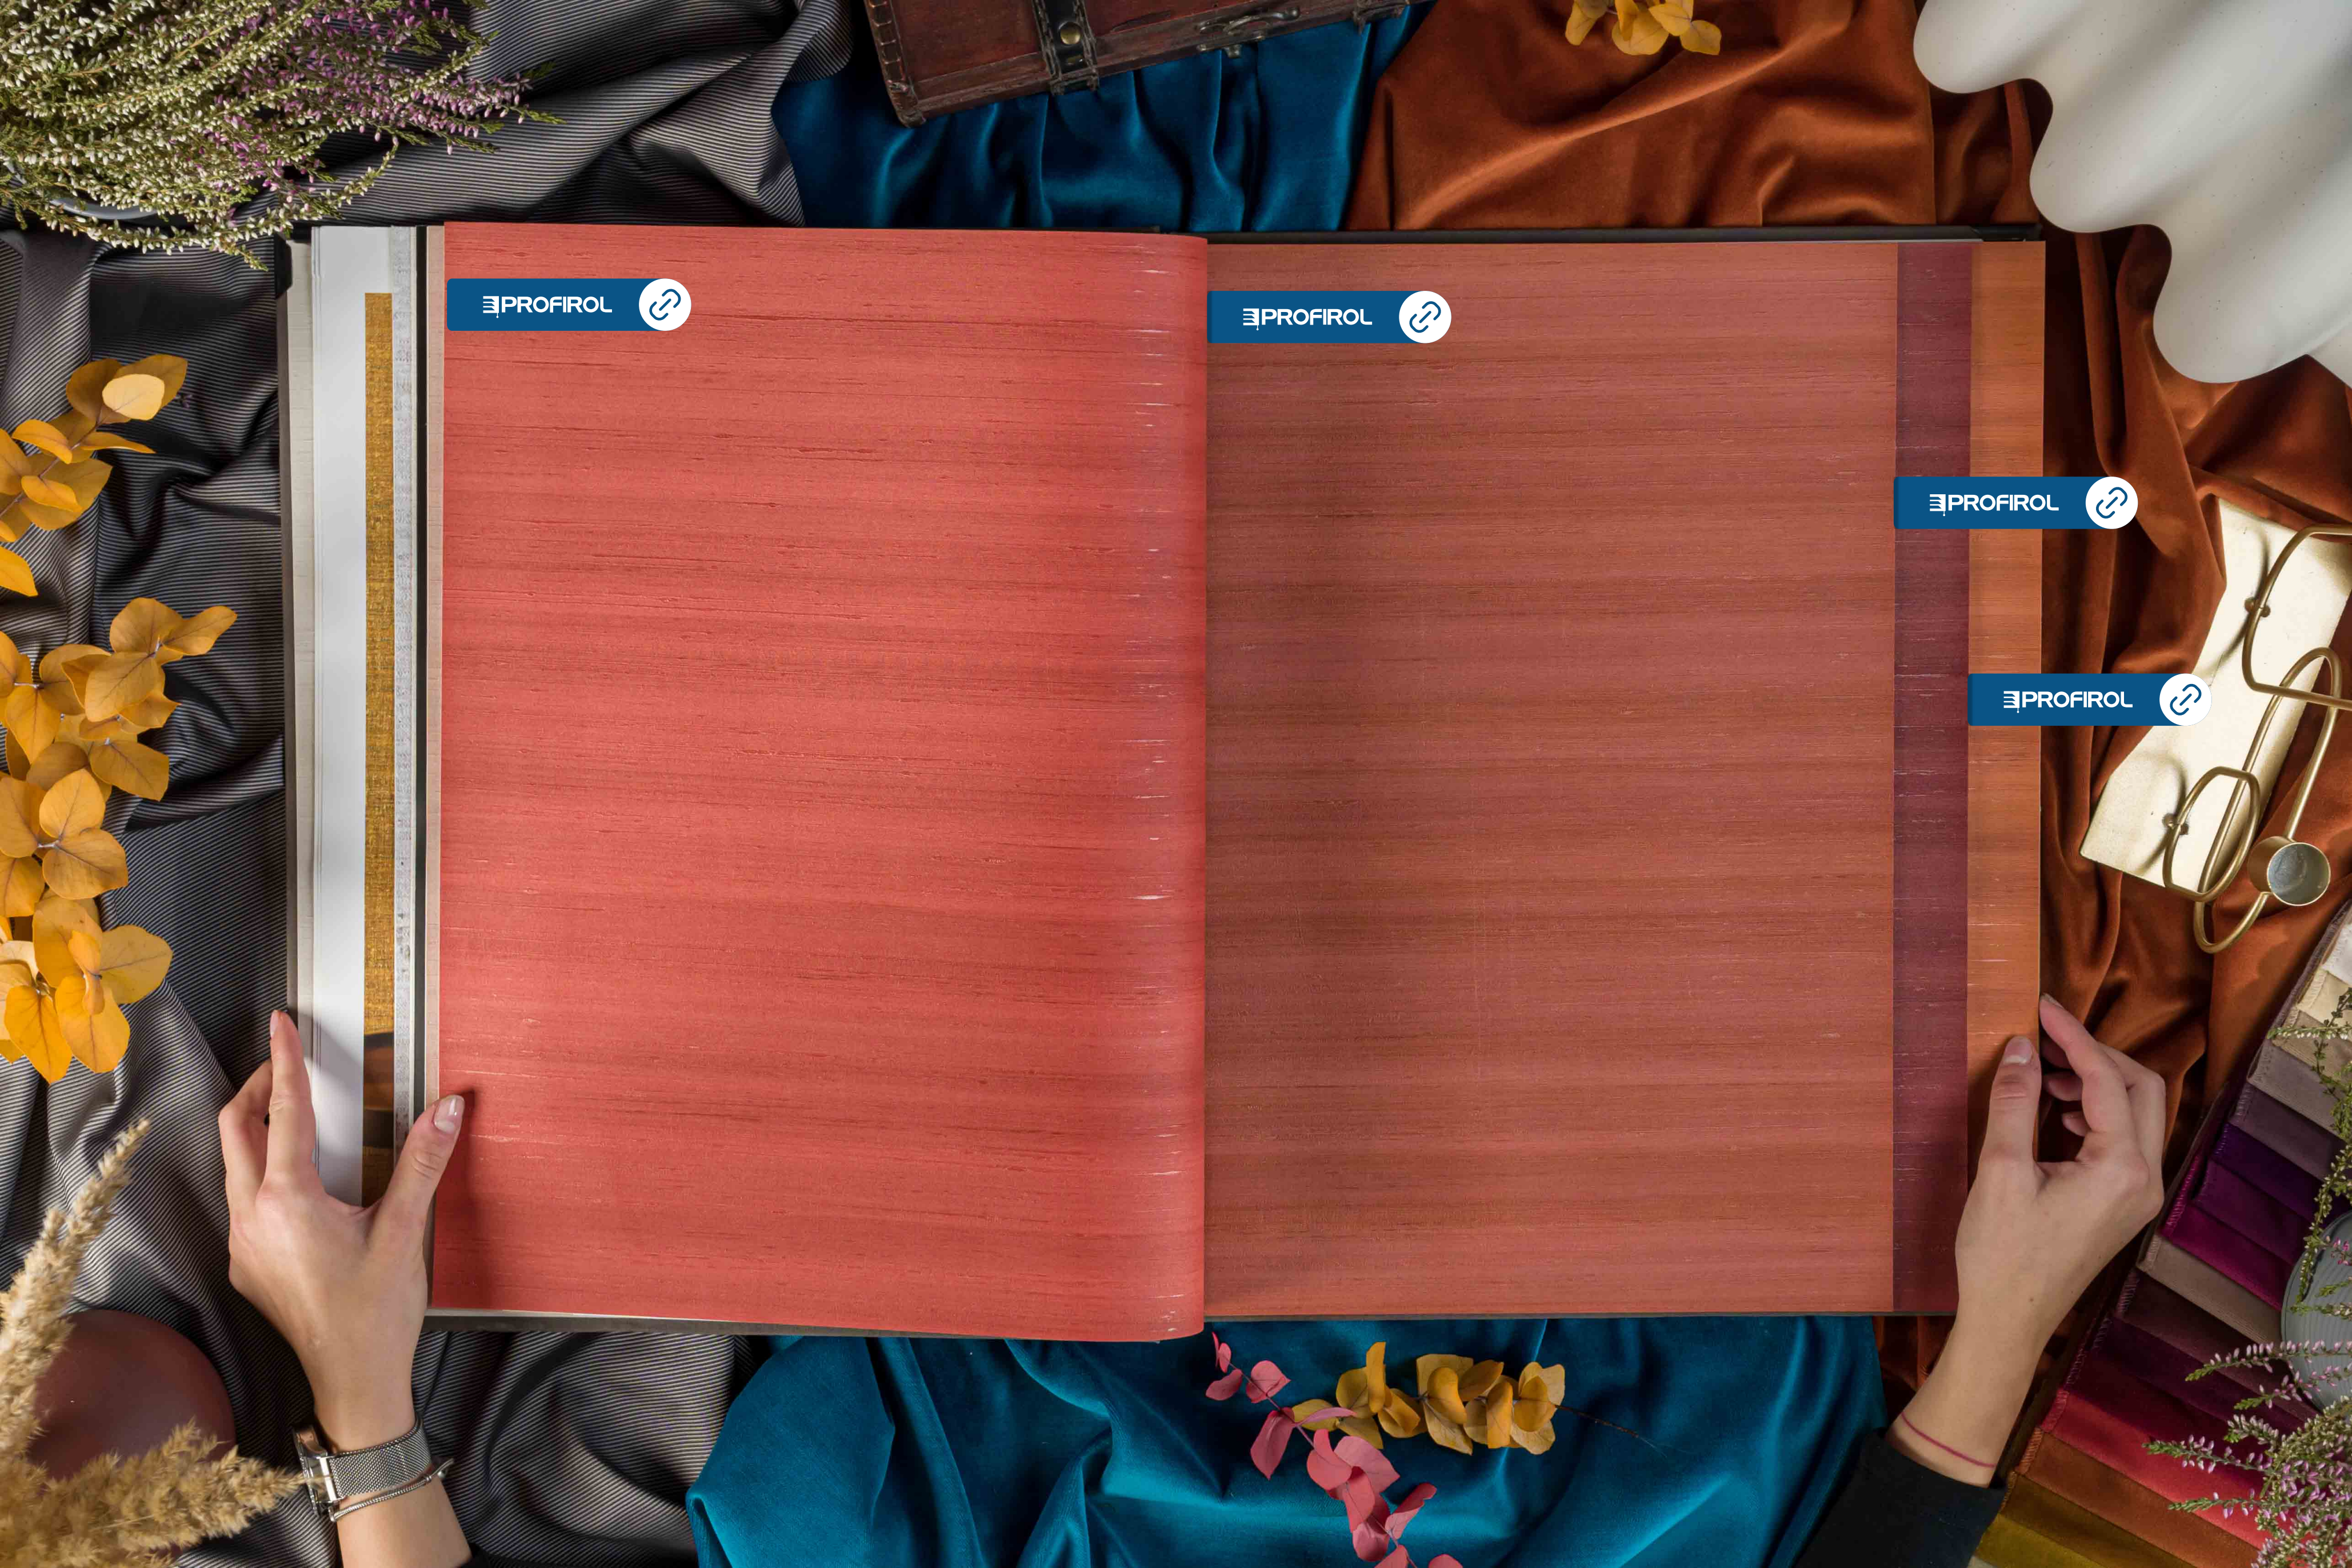

PROFIROL

PROFIROL

PROFIROL

PROFIROL