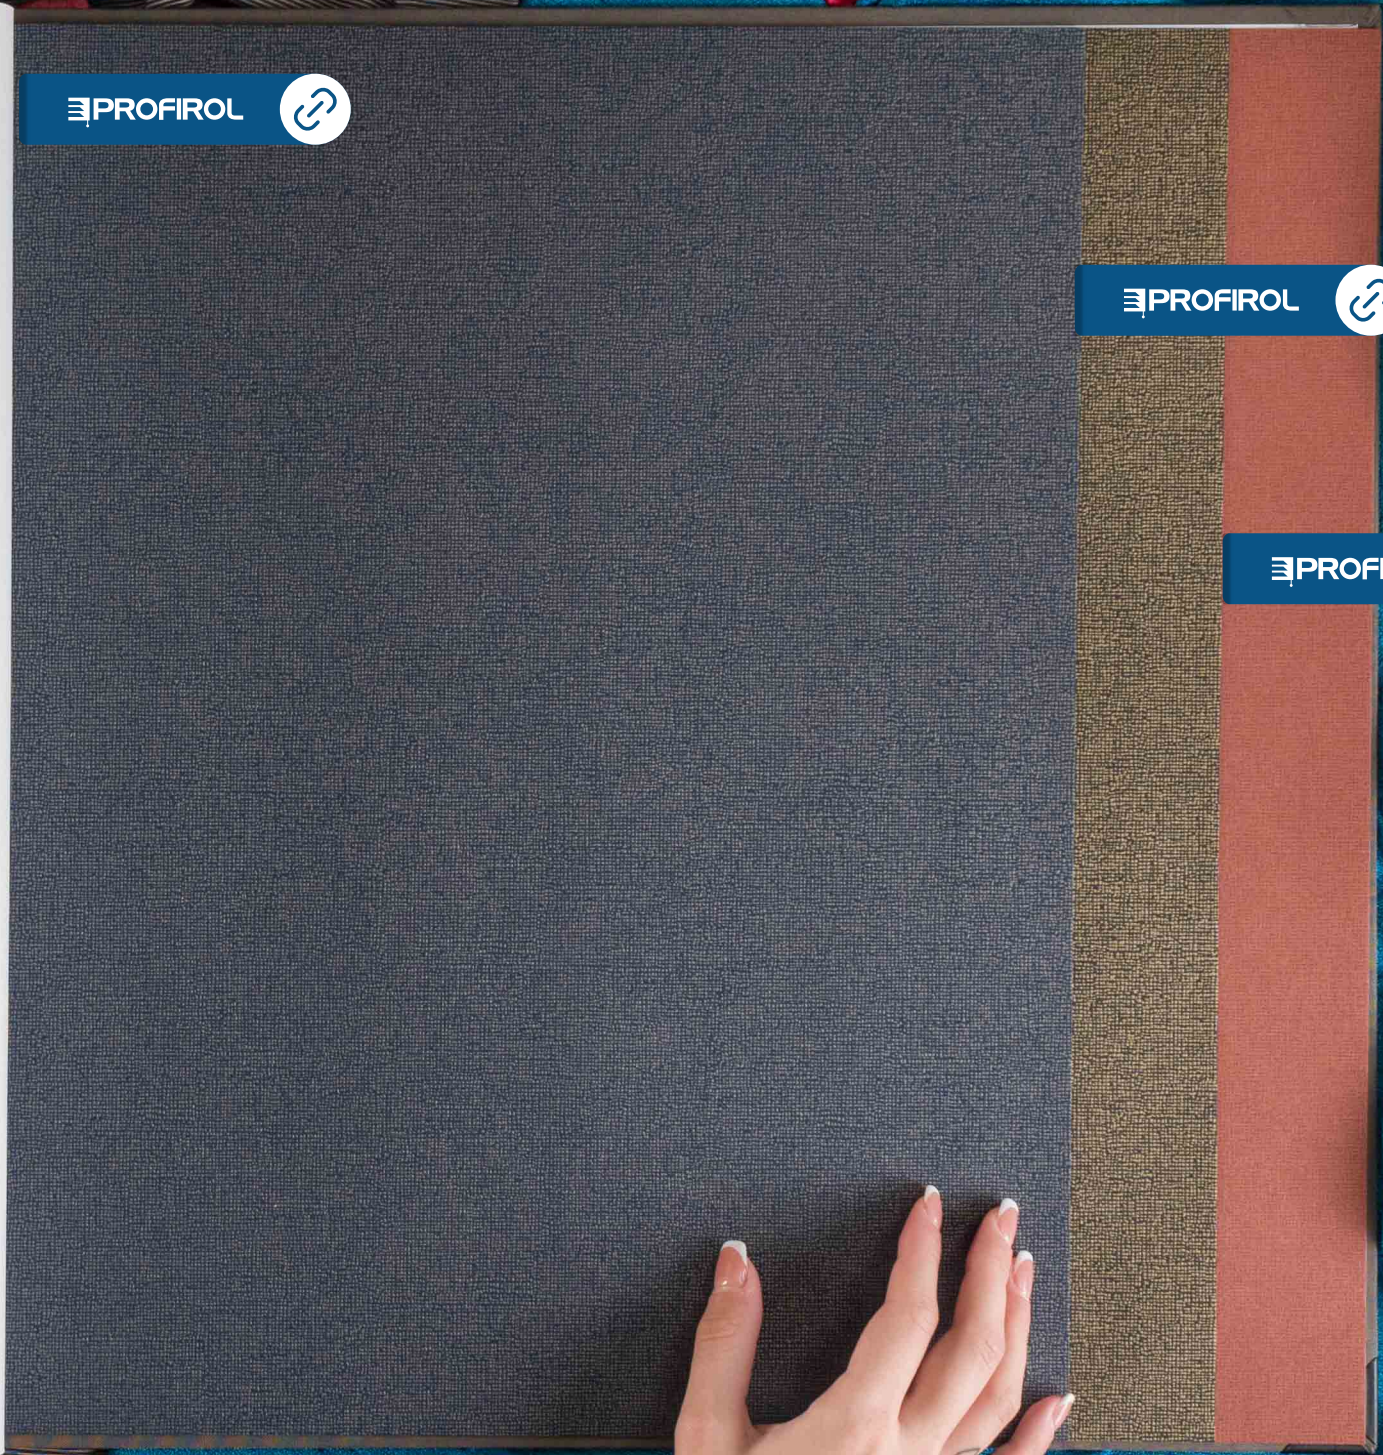

PROFIROL 

PROFIROL 

PROFIROL 

PROFIROL 

ALEPH

87212 31 68

100x100 cm

Flora / 100%