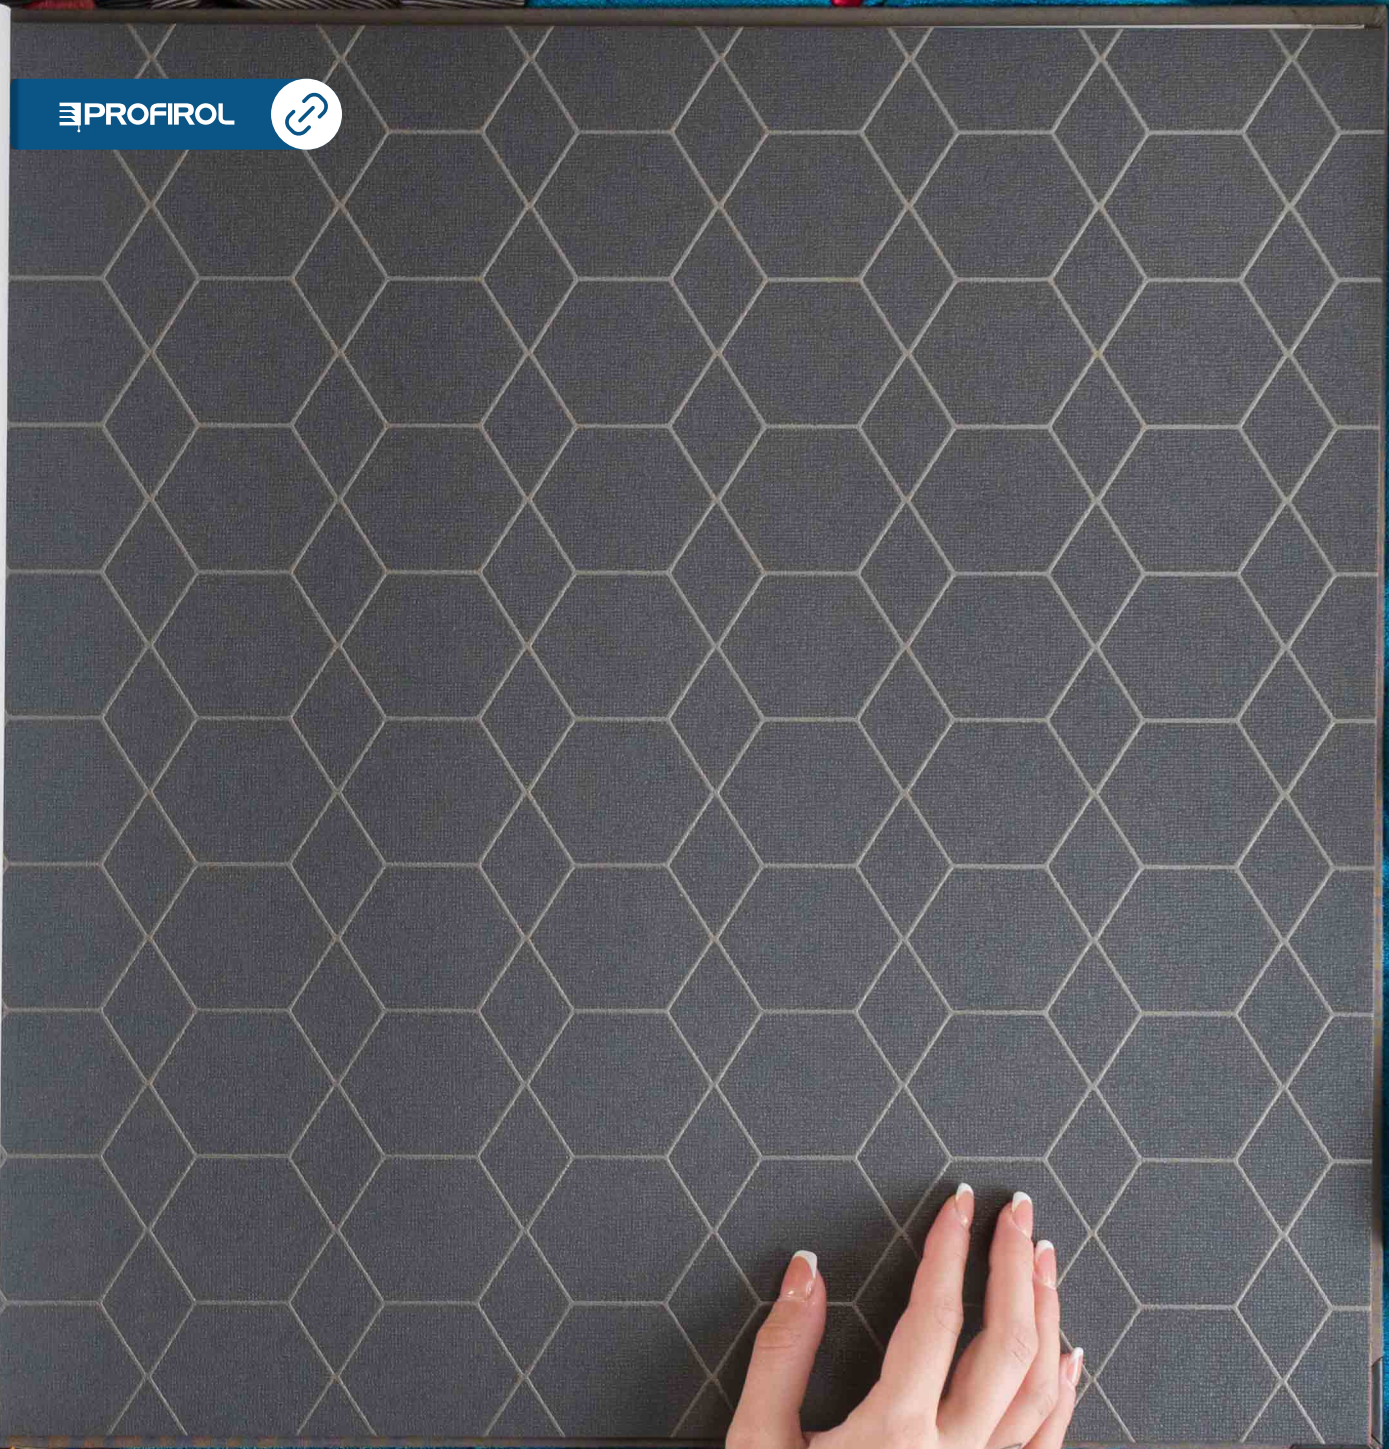

PYTHEAS
47915.27.54
CASA
www.profirol.com

+ High quality / Standard for
Paper 120% Recycled Paper

— Made in Spain

○ Good for interior / Extra resistant to stains

≡ Washable / Easy to clean

≡ Resistant to moisture

CASAMANCE Page 22
www.profirol.com