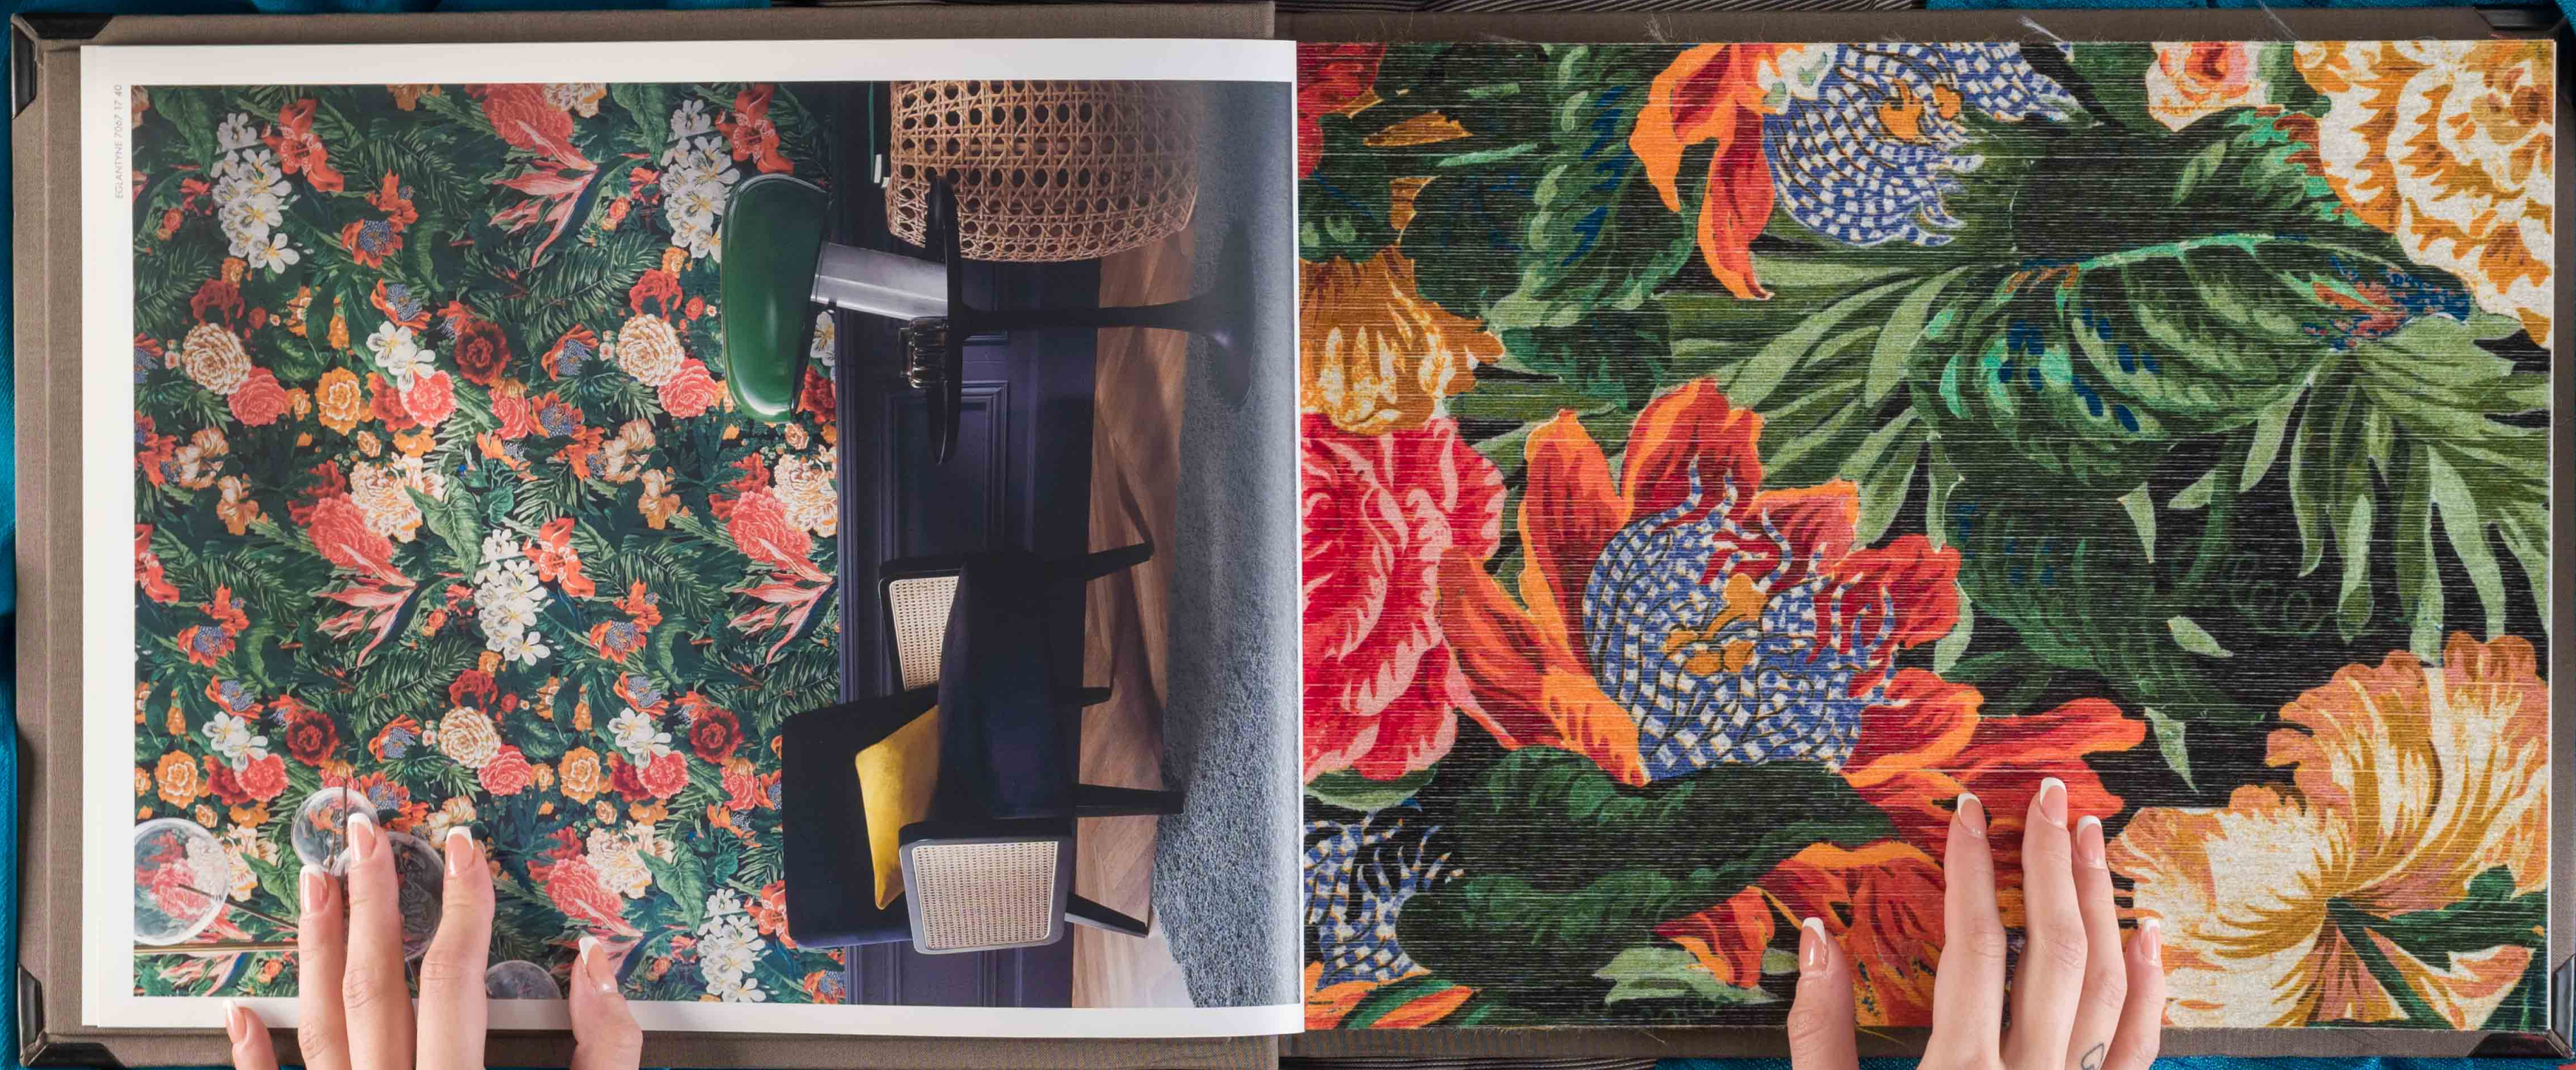

EGLANTYNE 7067 17 40