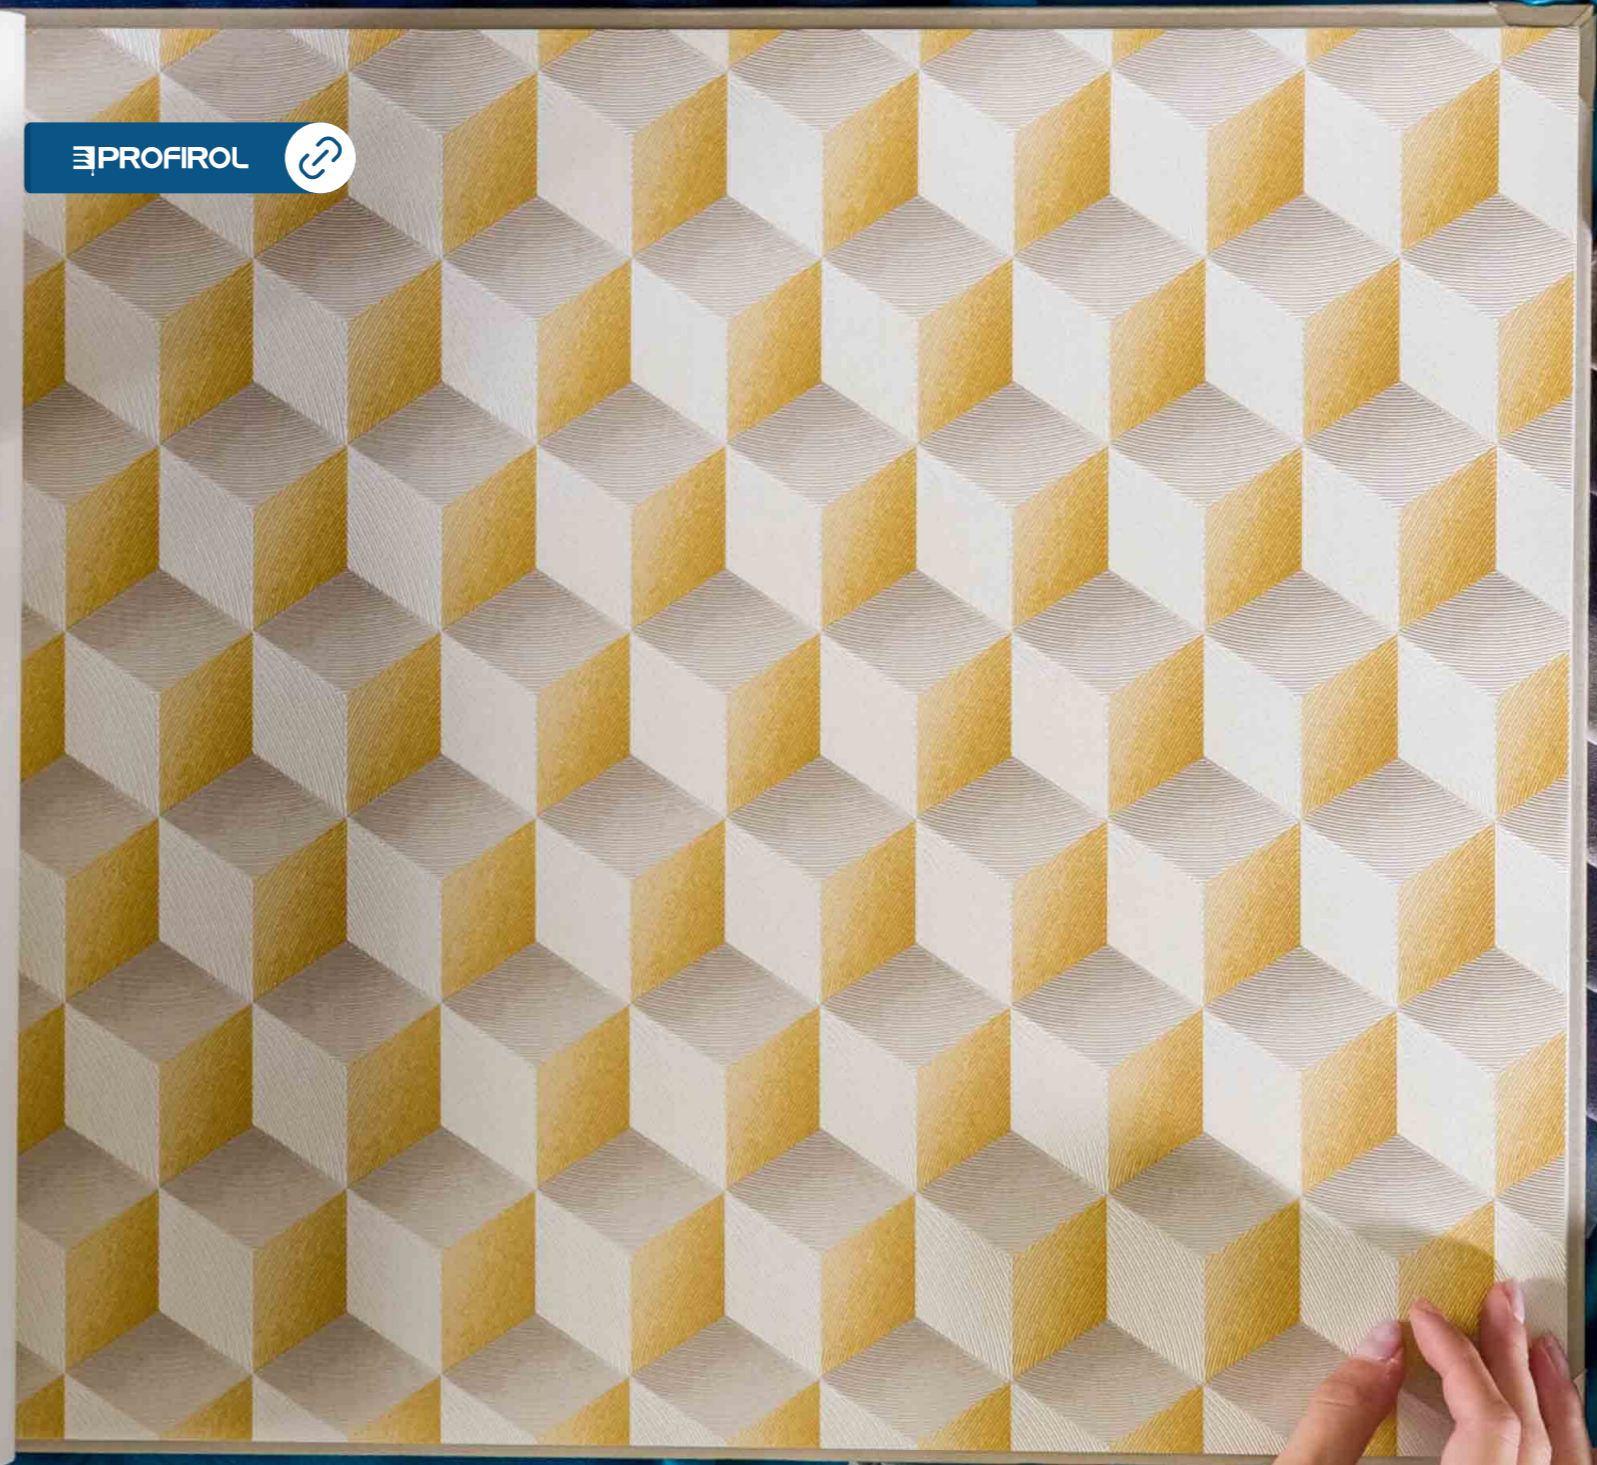

RYTHM  
BEIGE 8647 15 18

PROFIROL

PROFIROL

PROFIROL

RY  
BE

FERP 2018 01 31  
SQUARE 3D  
39,60 m<sup>2</sup> x 57 cm  
11 yds x 21 in

Recoil   
Match   
Repeat 53 cm / 20.8 in  
Repeat 20,27 in / 4,17 in  
Page 37