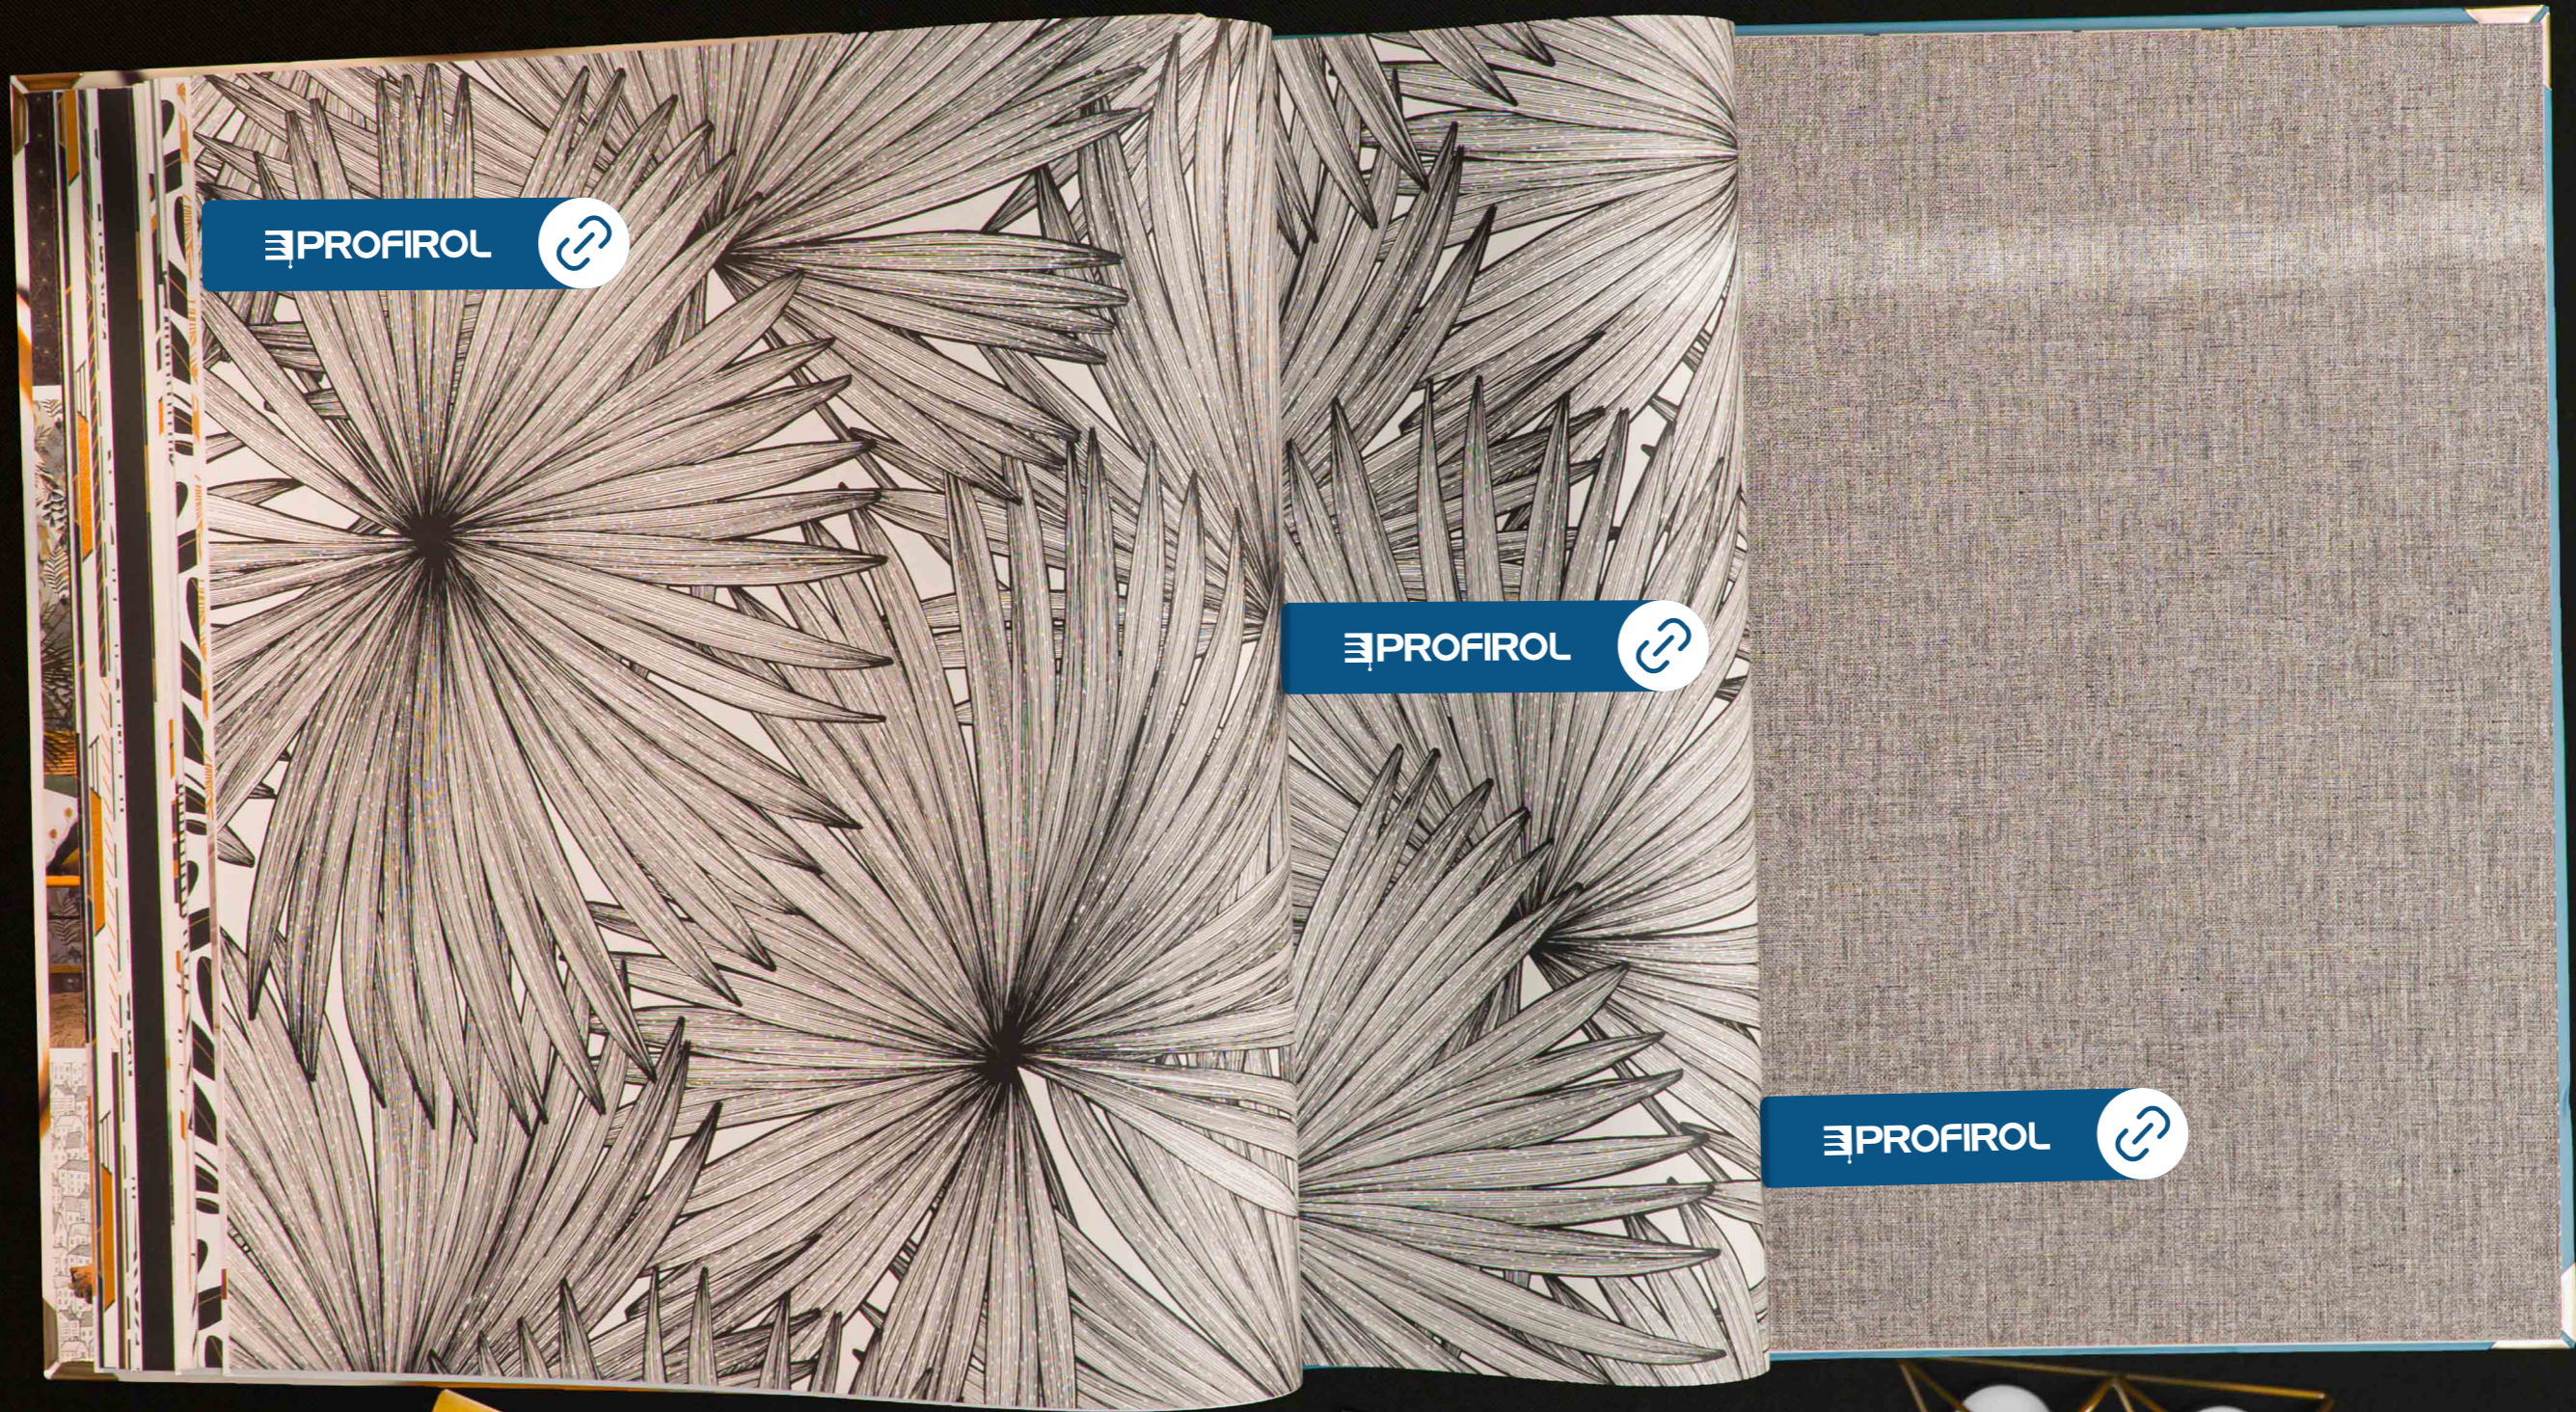

PROFIROL

PROFIROL

PROFIROL