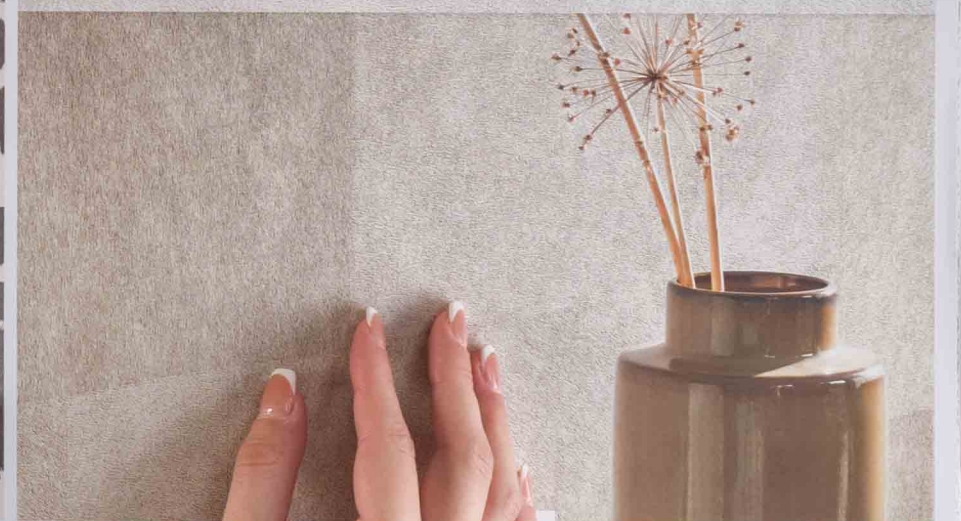

PROFIROL 

PROFIROL 

MAIQUILINERIE
SUEGINE
WASSERHOLZ KORBKASCHIE

8718 95 14

WESTERN & NORMANDIE | WESTERN & NORMANDY

WESTERN & NORMANDIE

SUEDINE

MARCIOLINERIE