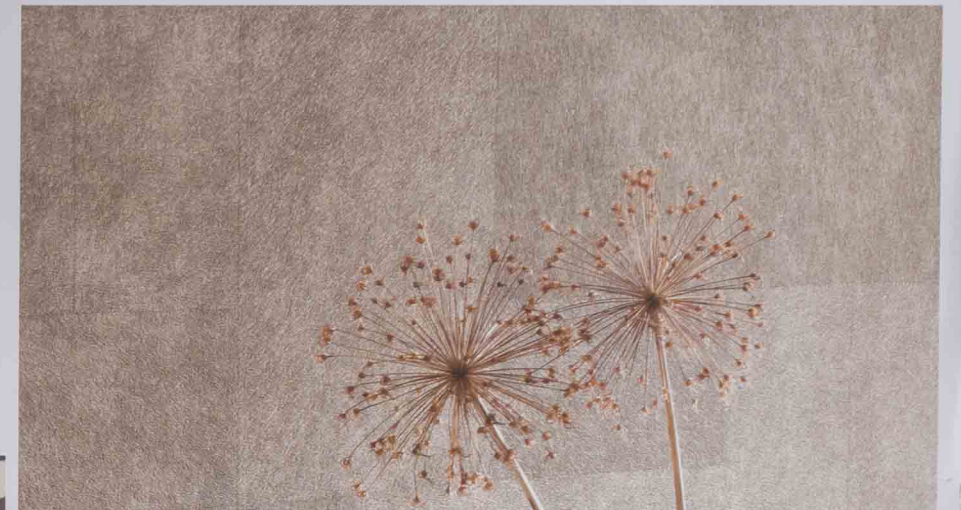

WESTERN & NORMANDIE

SUEDINE

WESTERN & NORMANDIE | WESTERN & NORMANDY