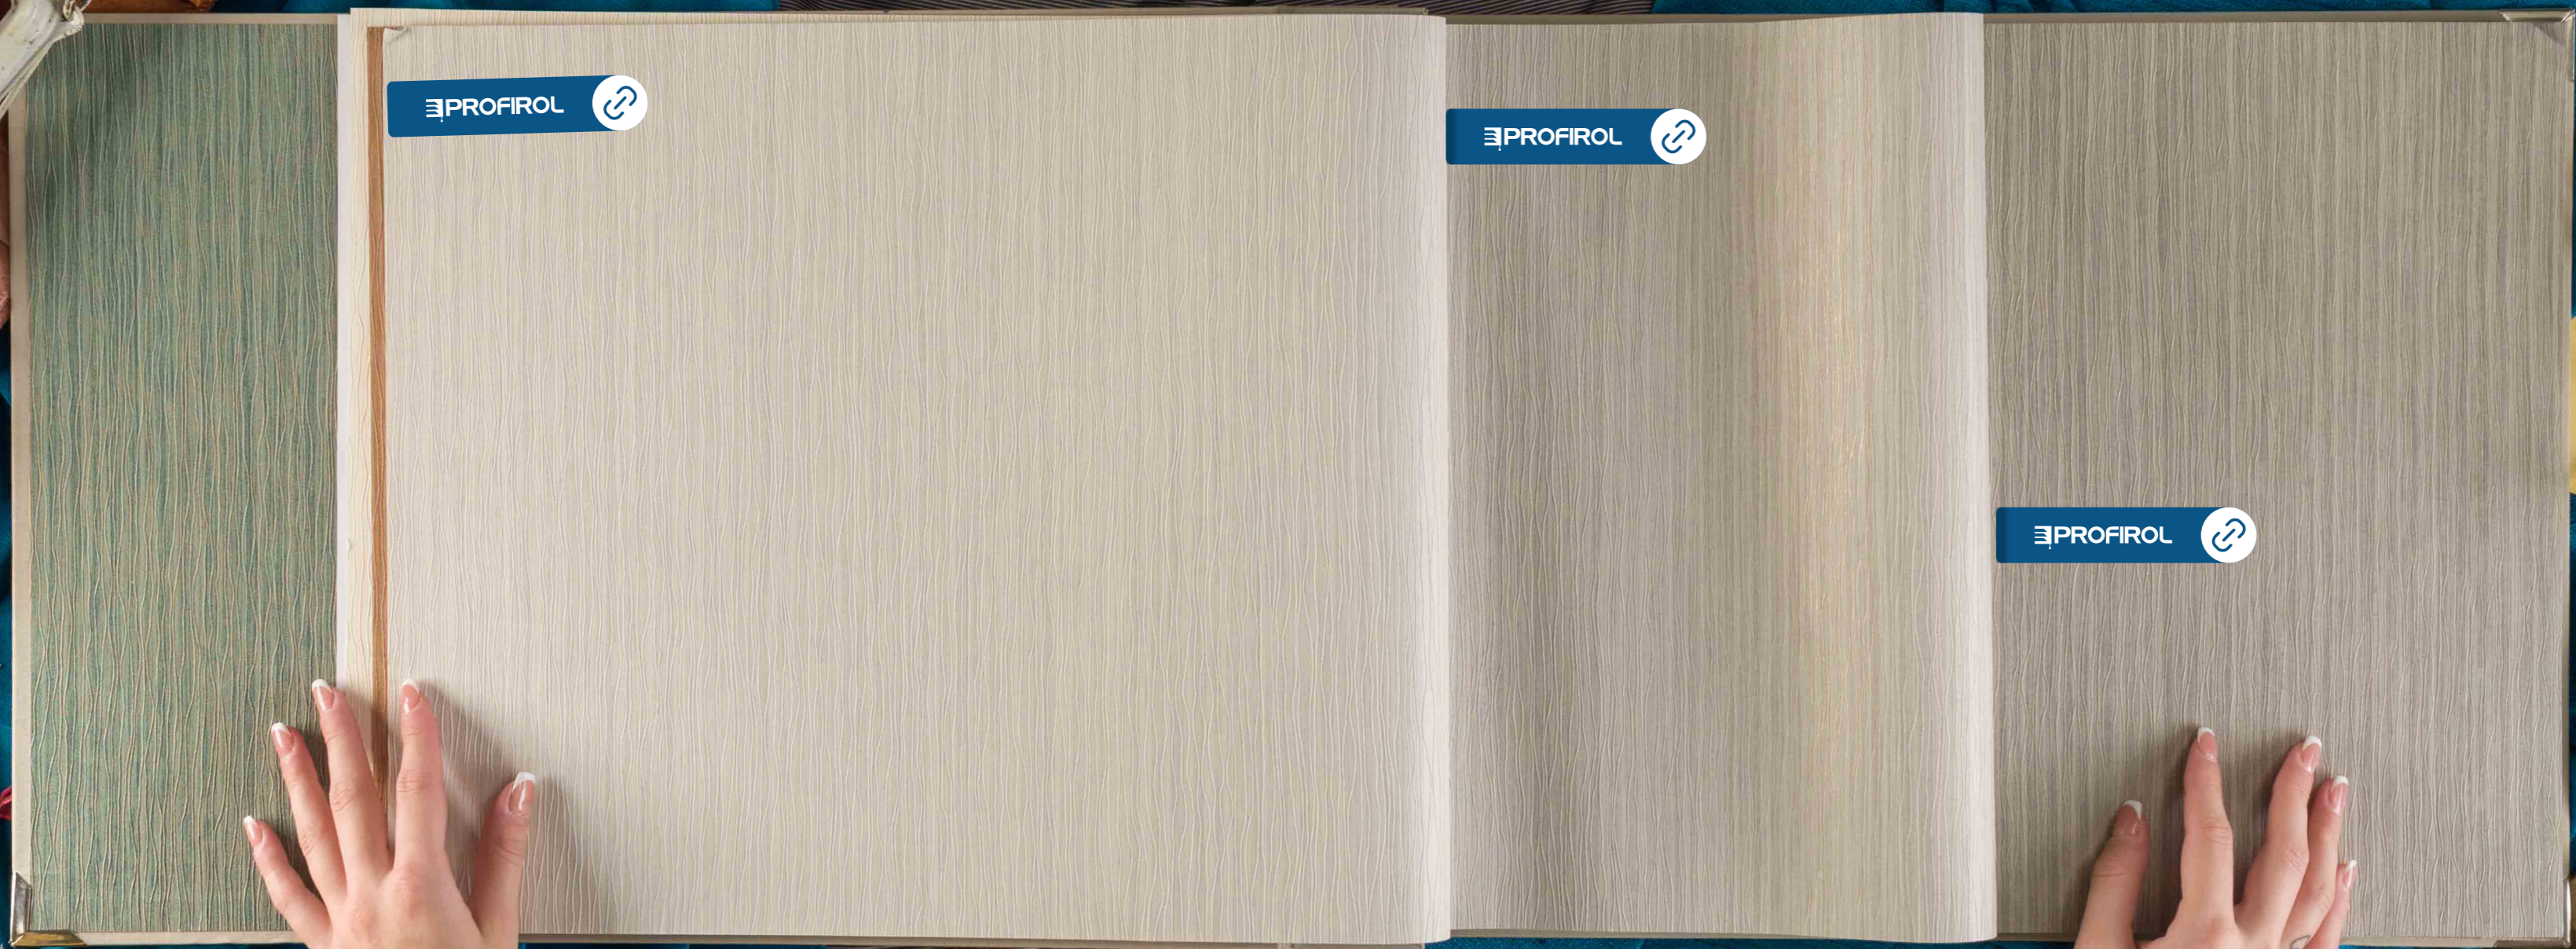

PROFIROL

PROFIROL

PROFIROL