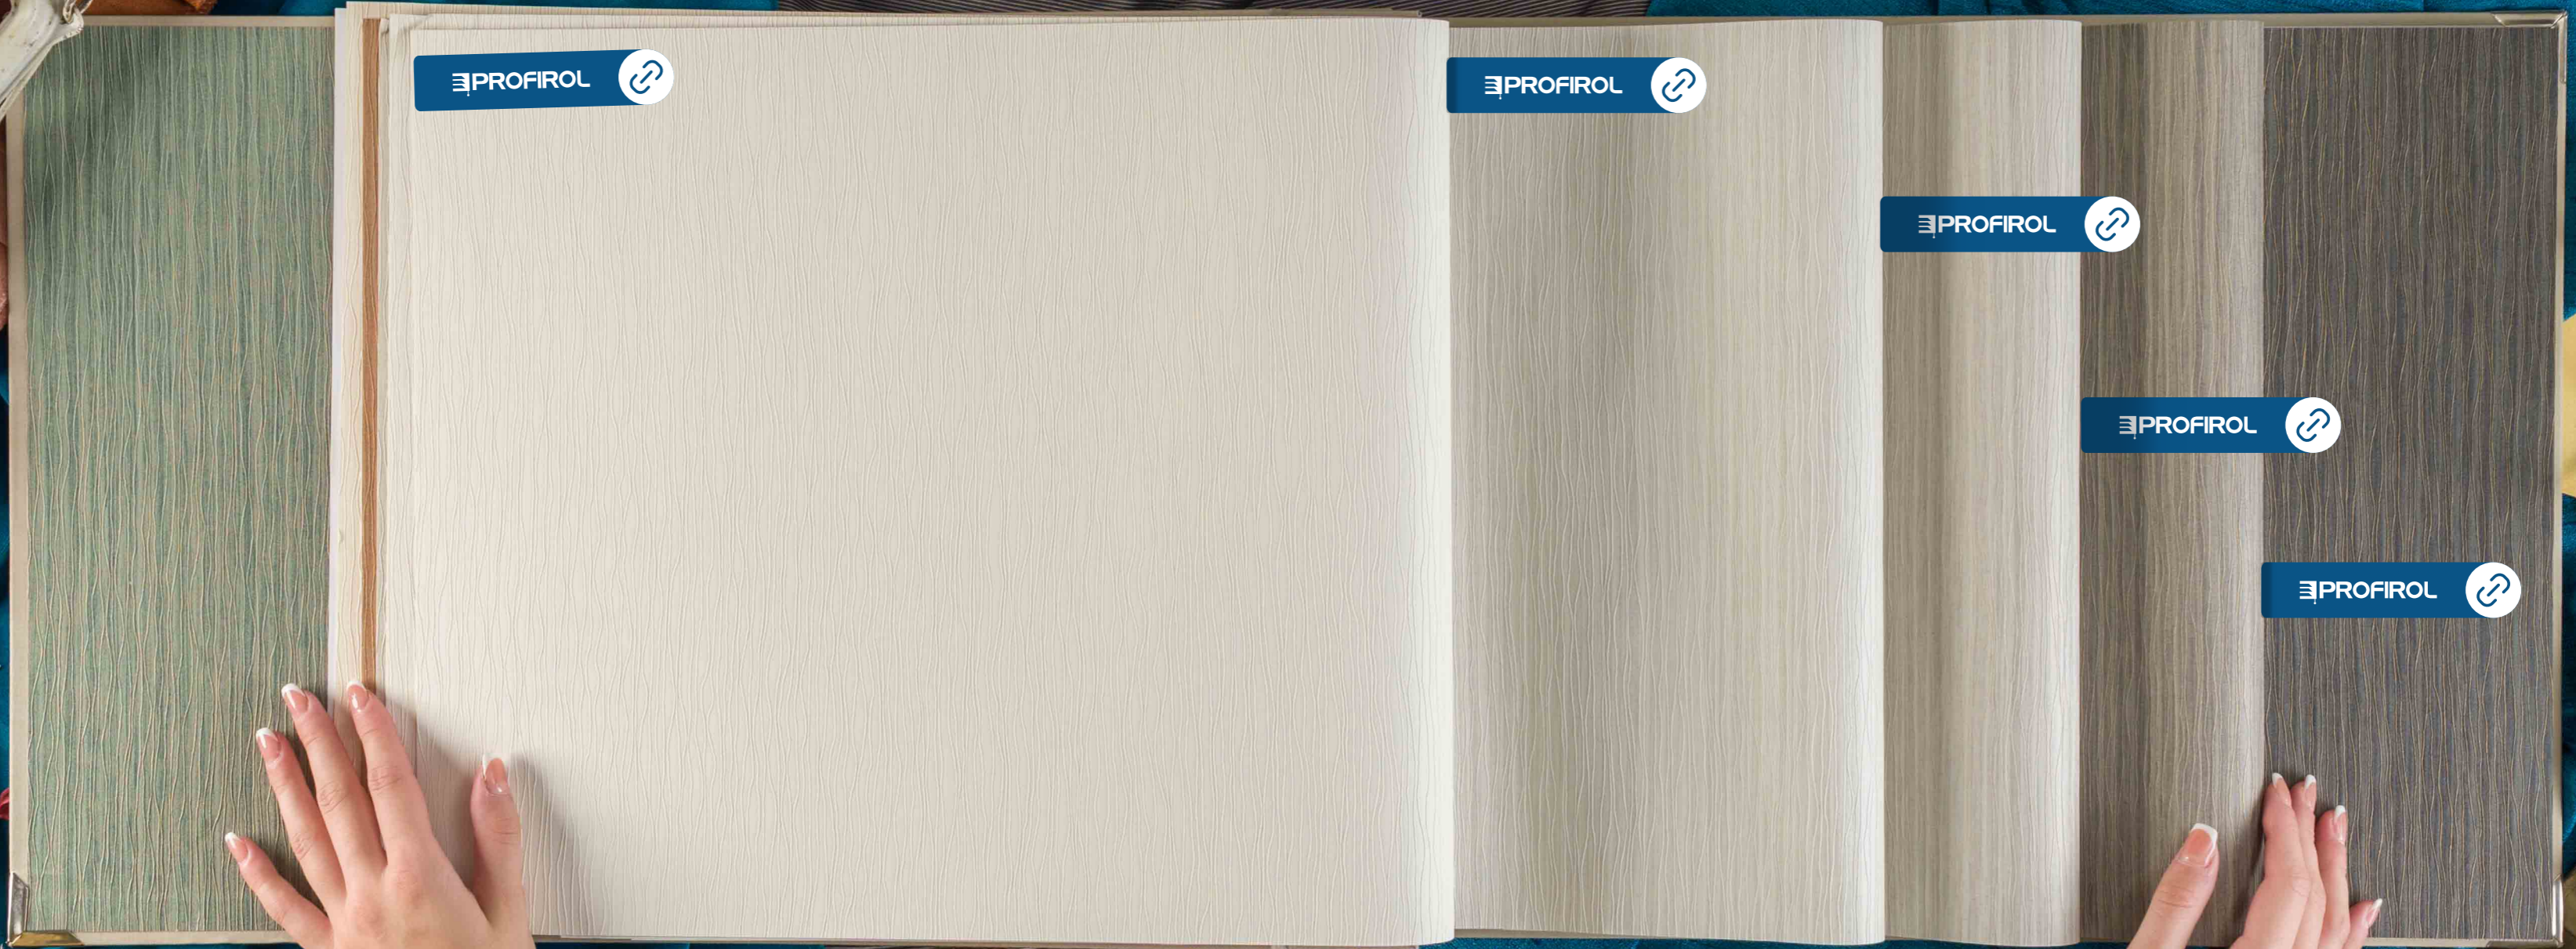

PROFIROL

PROFIROL

PROFIROL

PROFIROL

PROFIROL