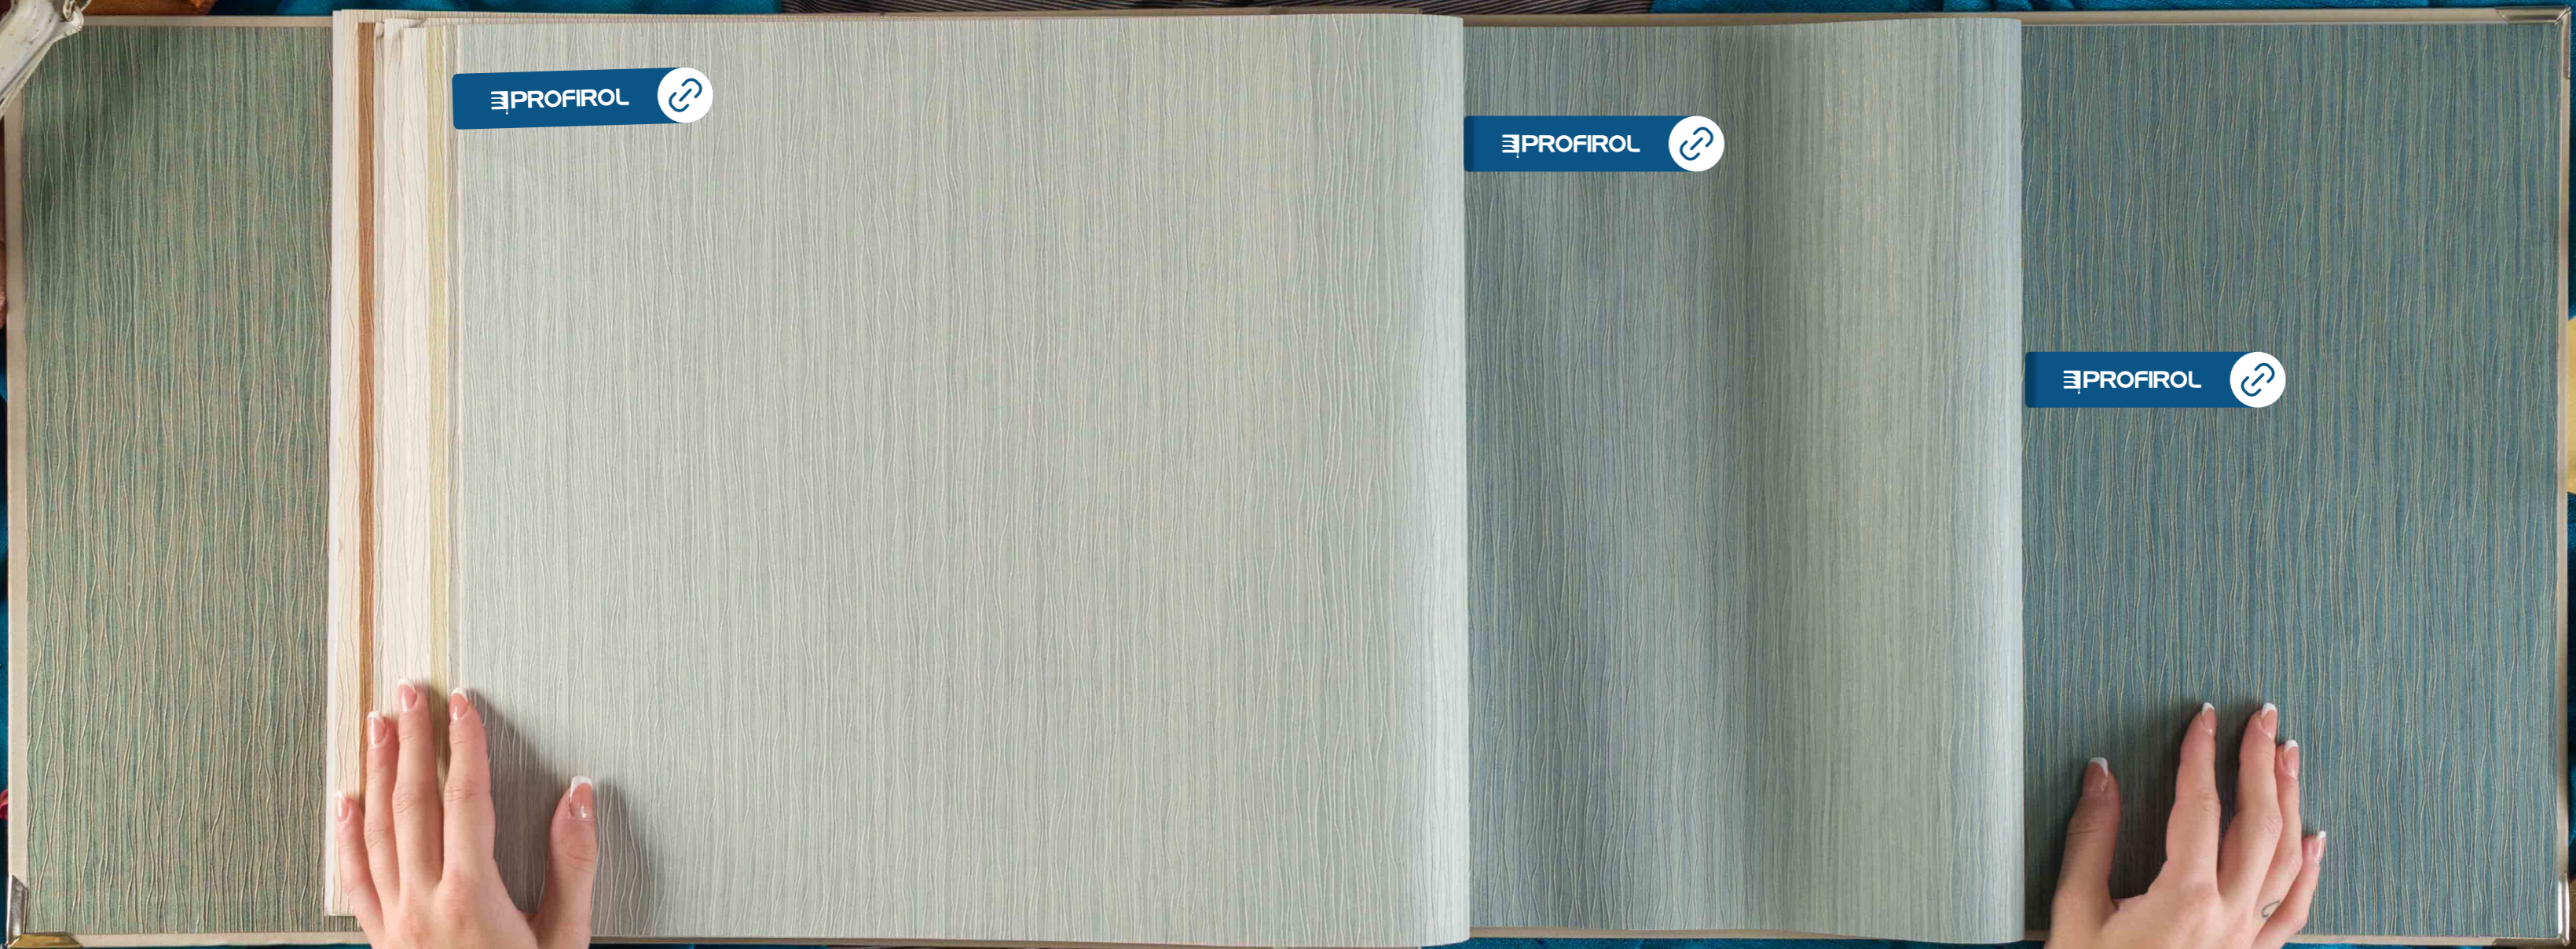

PROFIROL

PROFIROL

PROFIROL