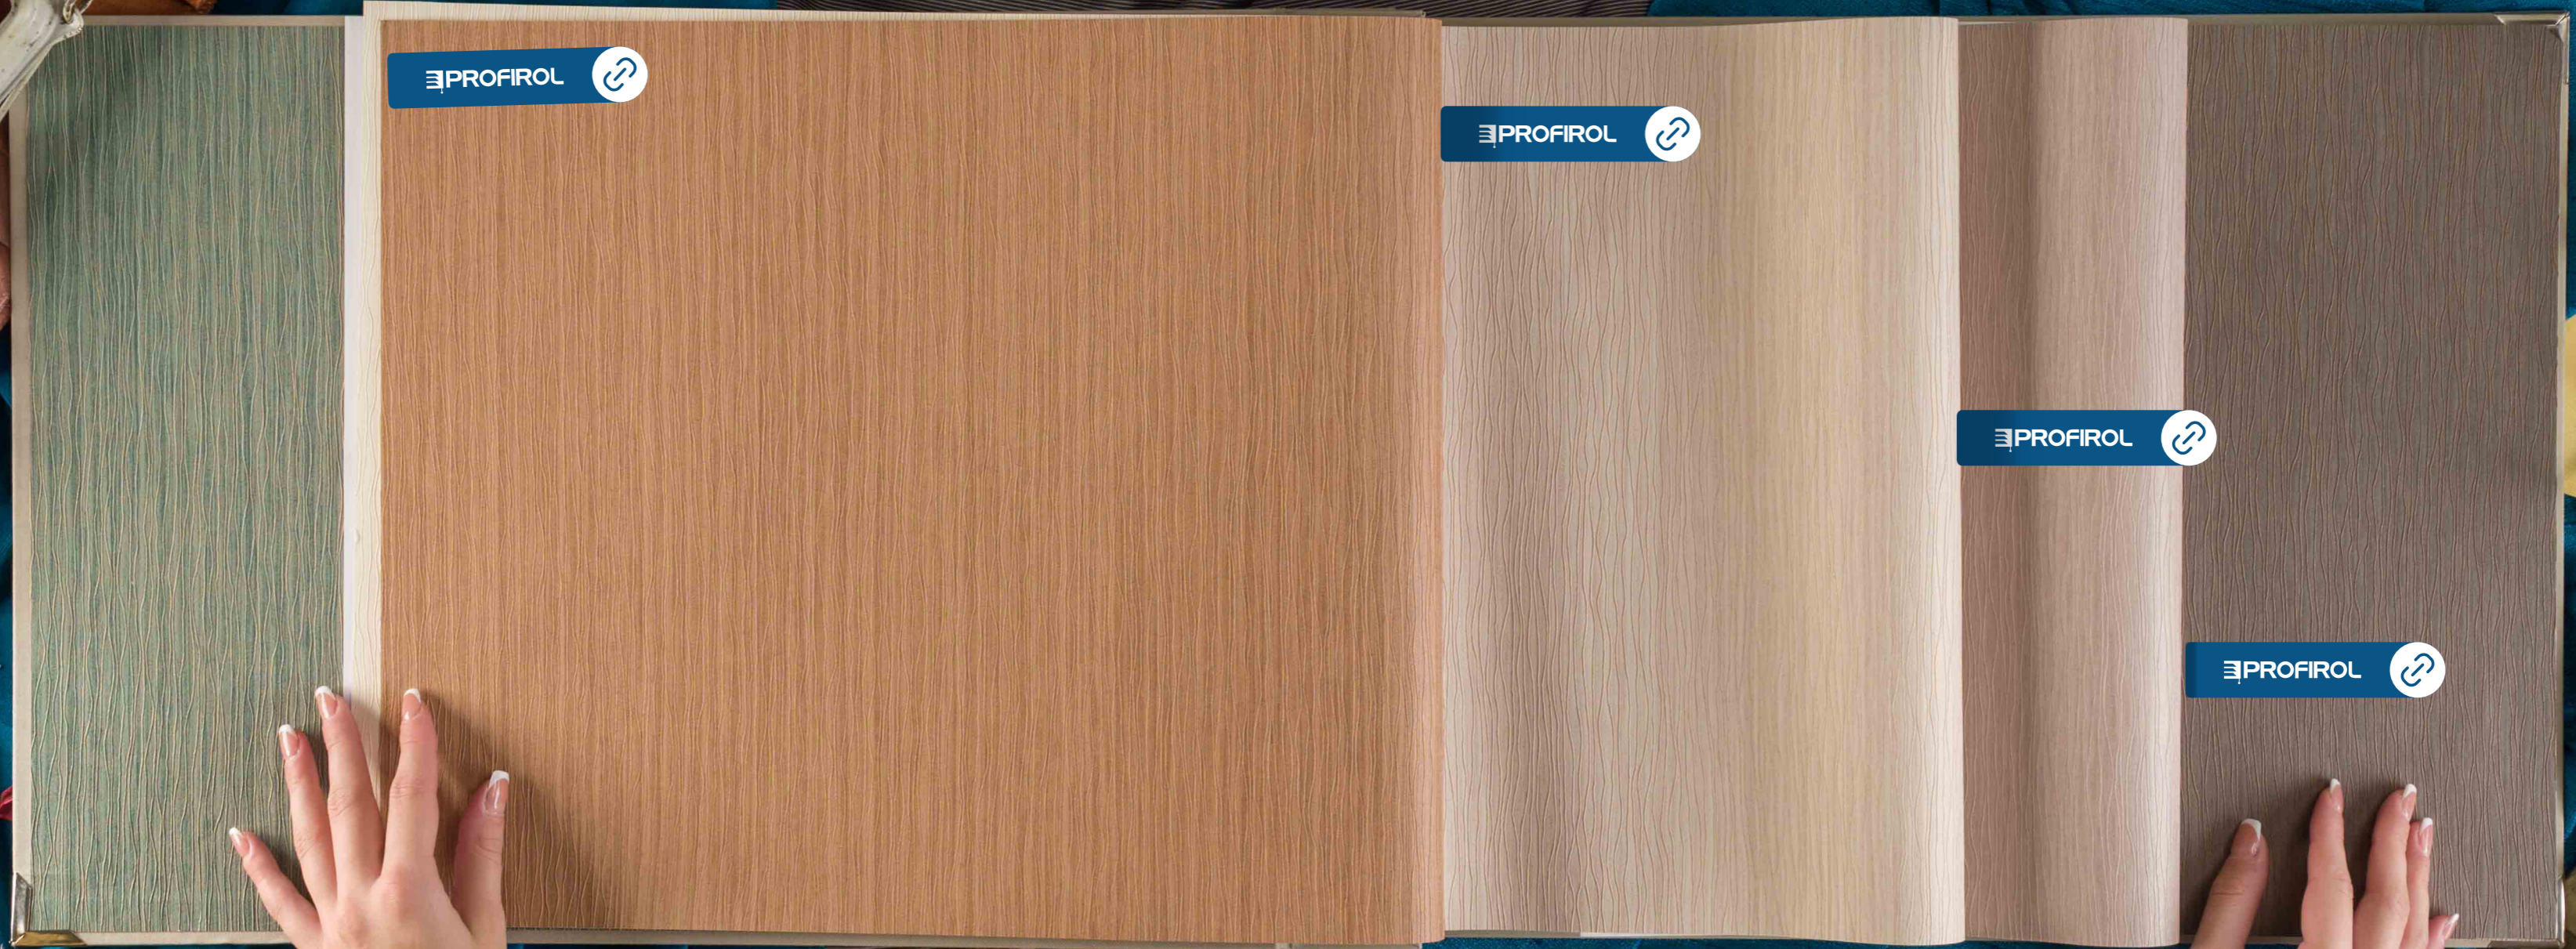

PROFIROL

PROFIROL

PROFIROL

PROFIROL