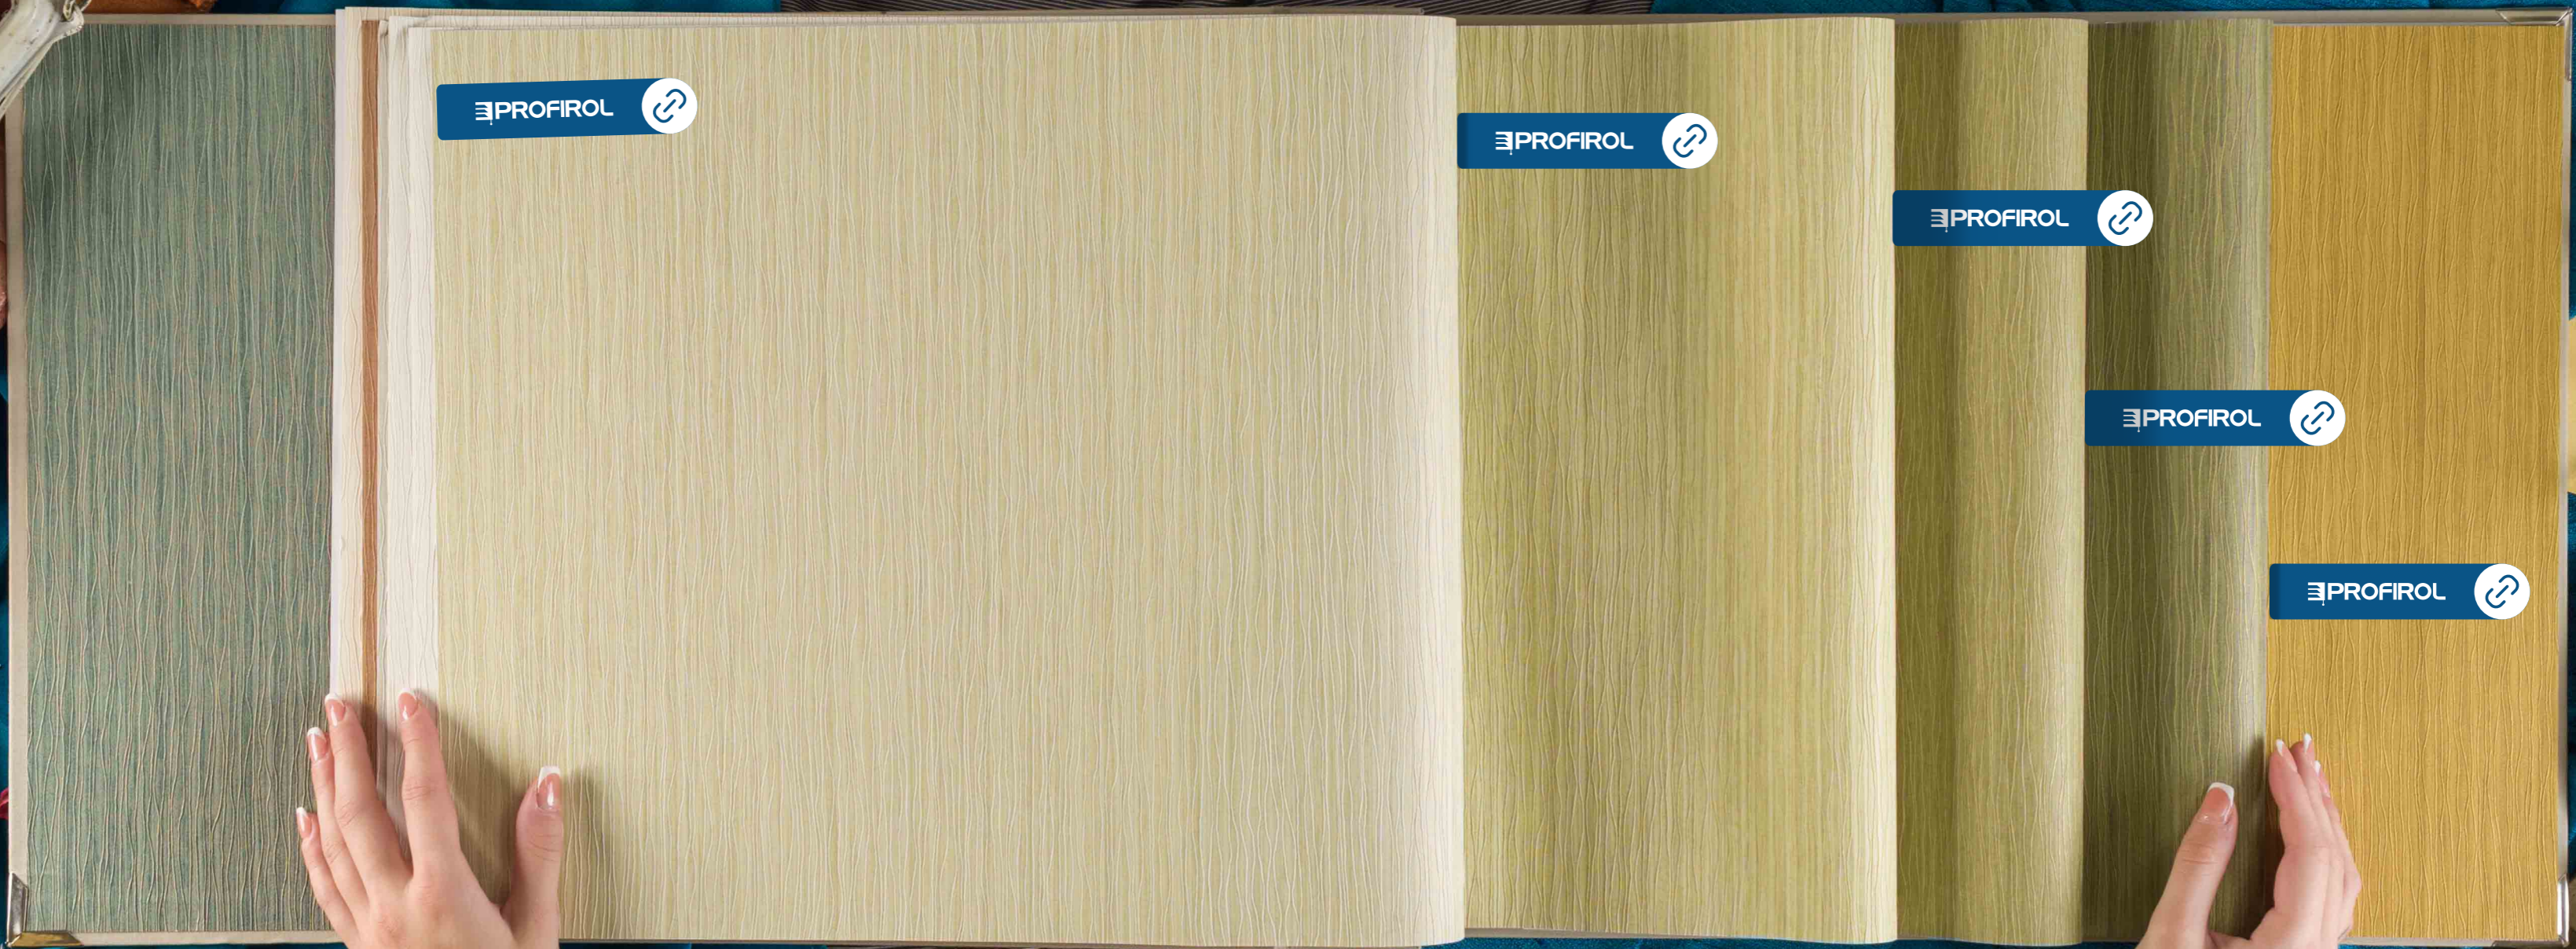

PROFIROL

PROFIROL

PROFIROL

PROFIROL

PROFIROL