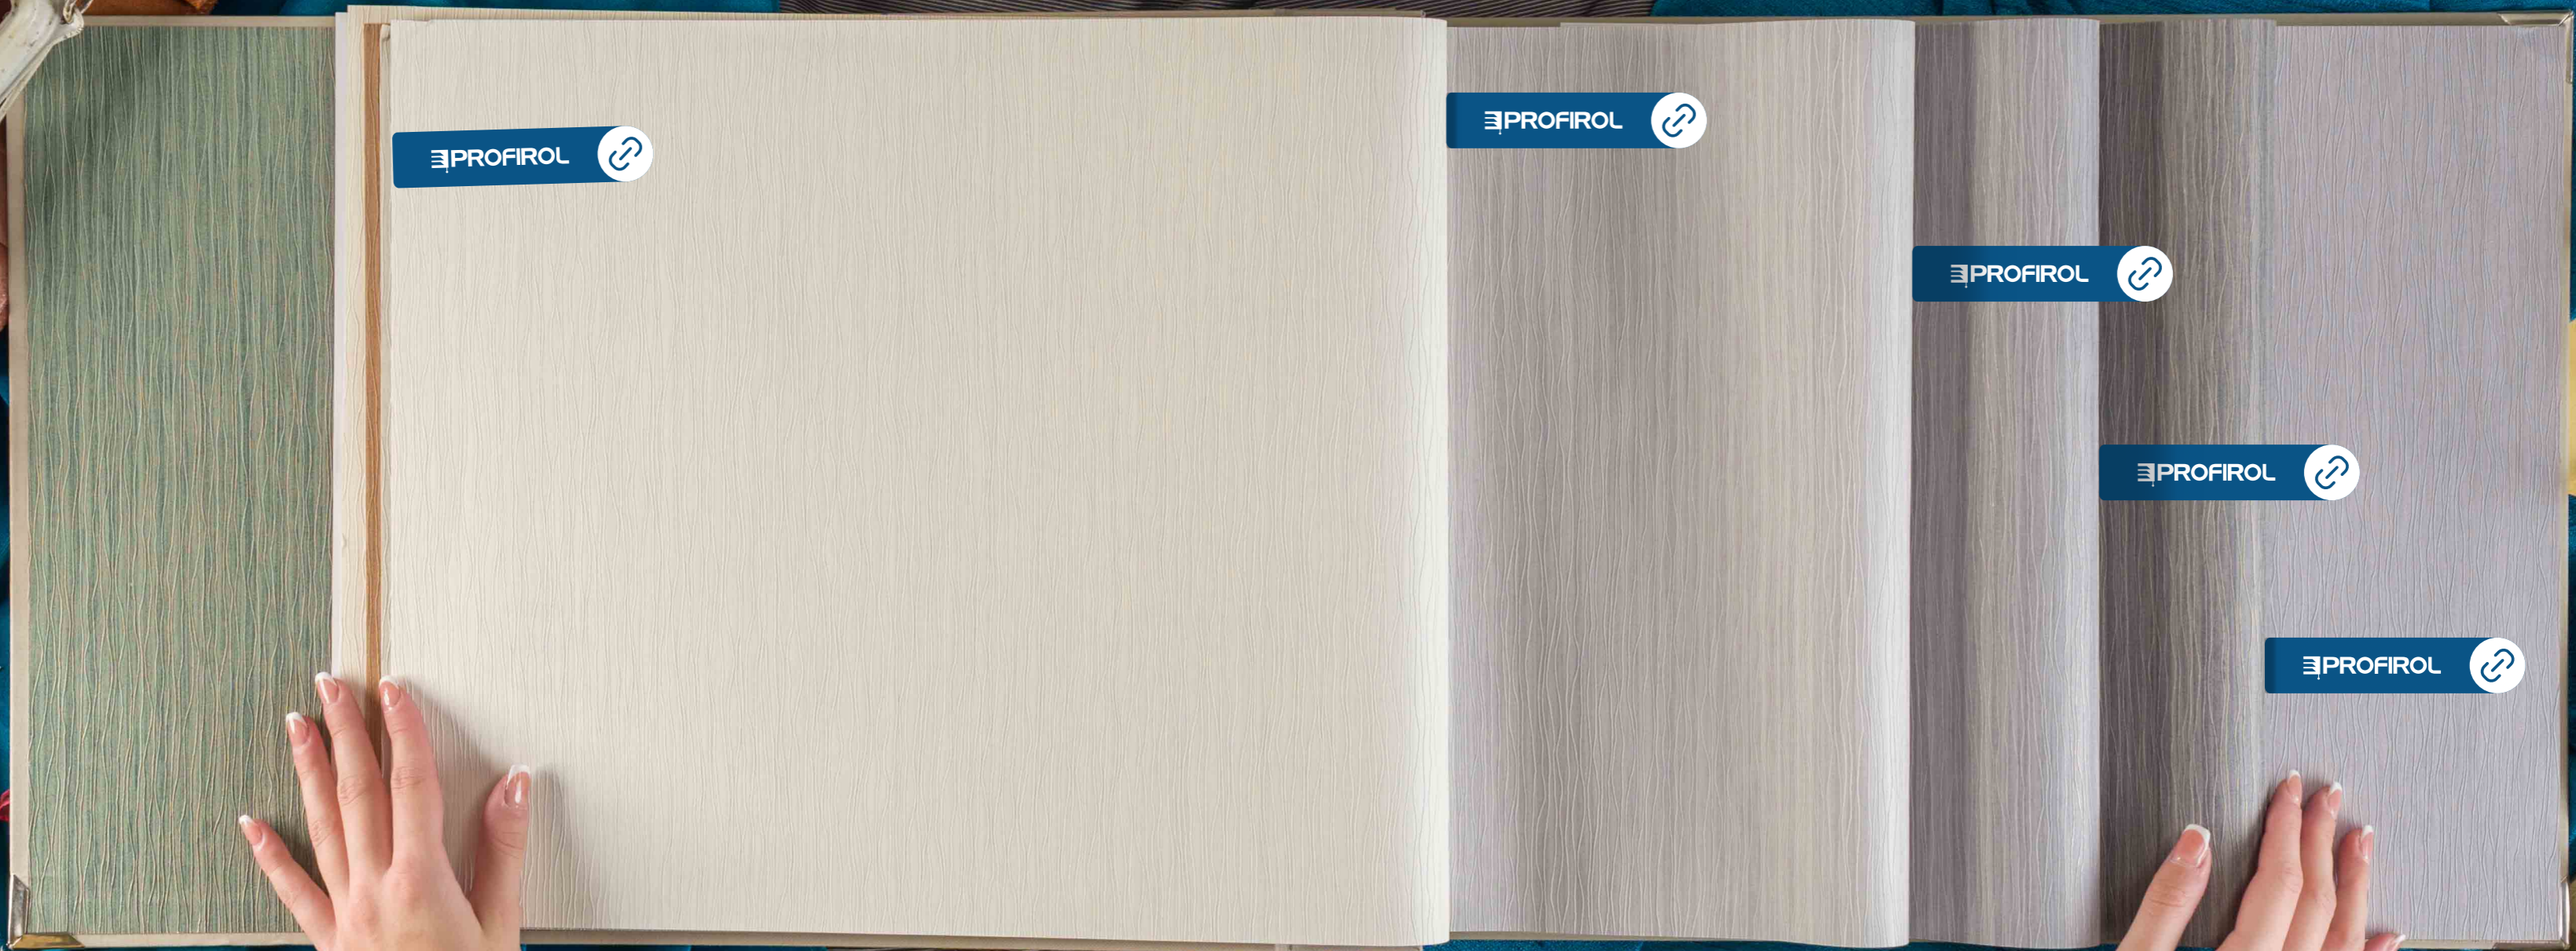

PROFIROL

PROFIROL

PROFIROL

PROFIROL

PROFIROL