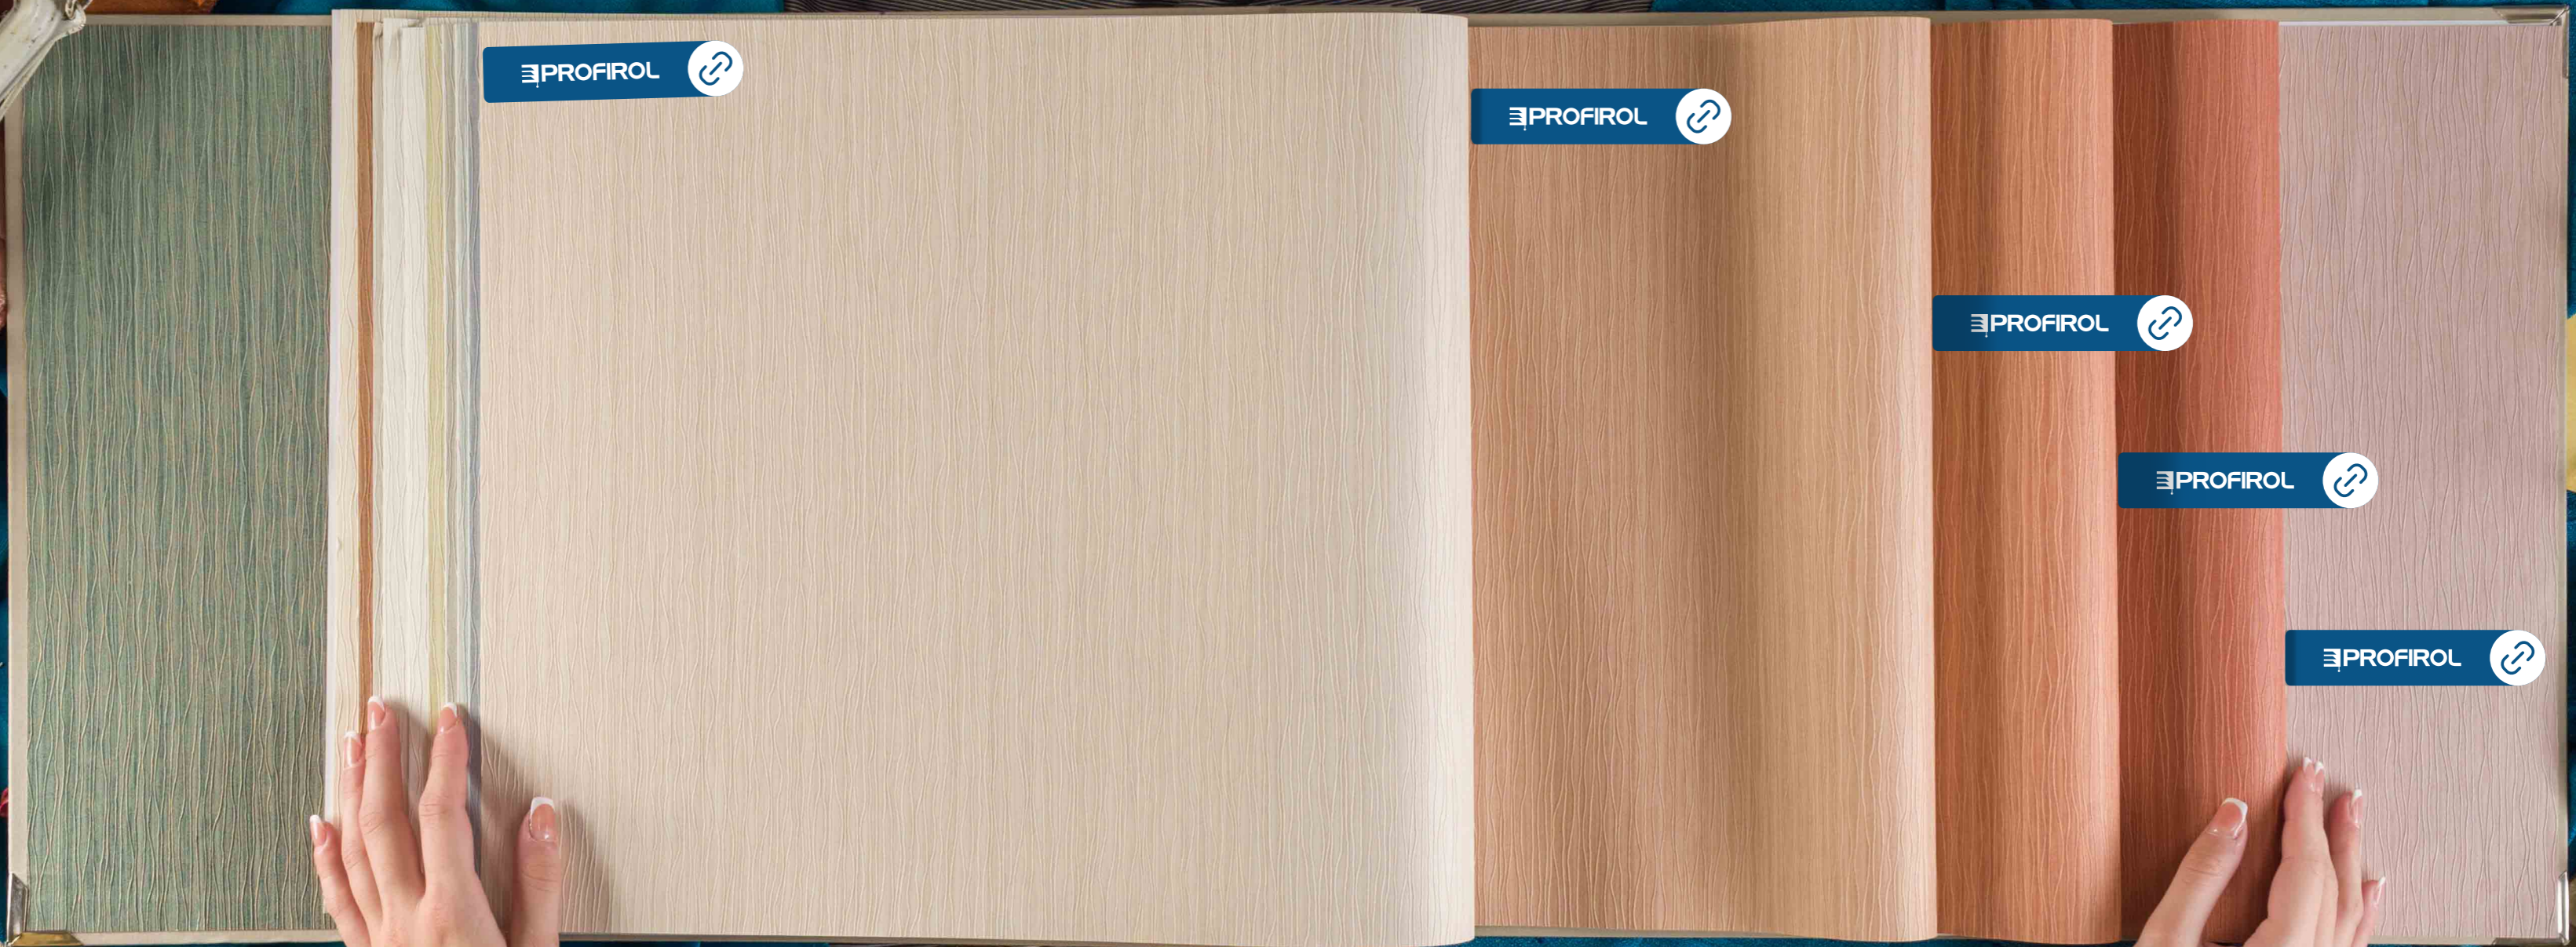

PROFIROL

PROFIROL

PROFIROL

PROFIROL

PROFIROL