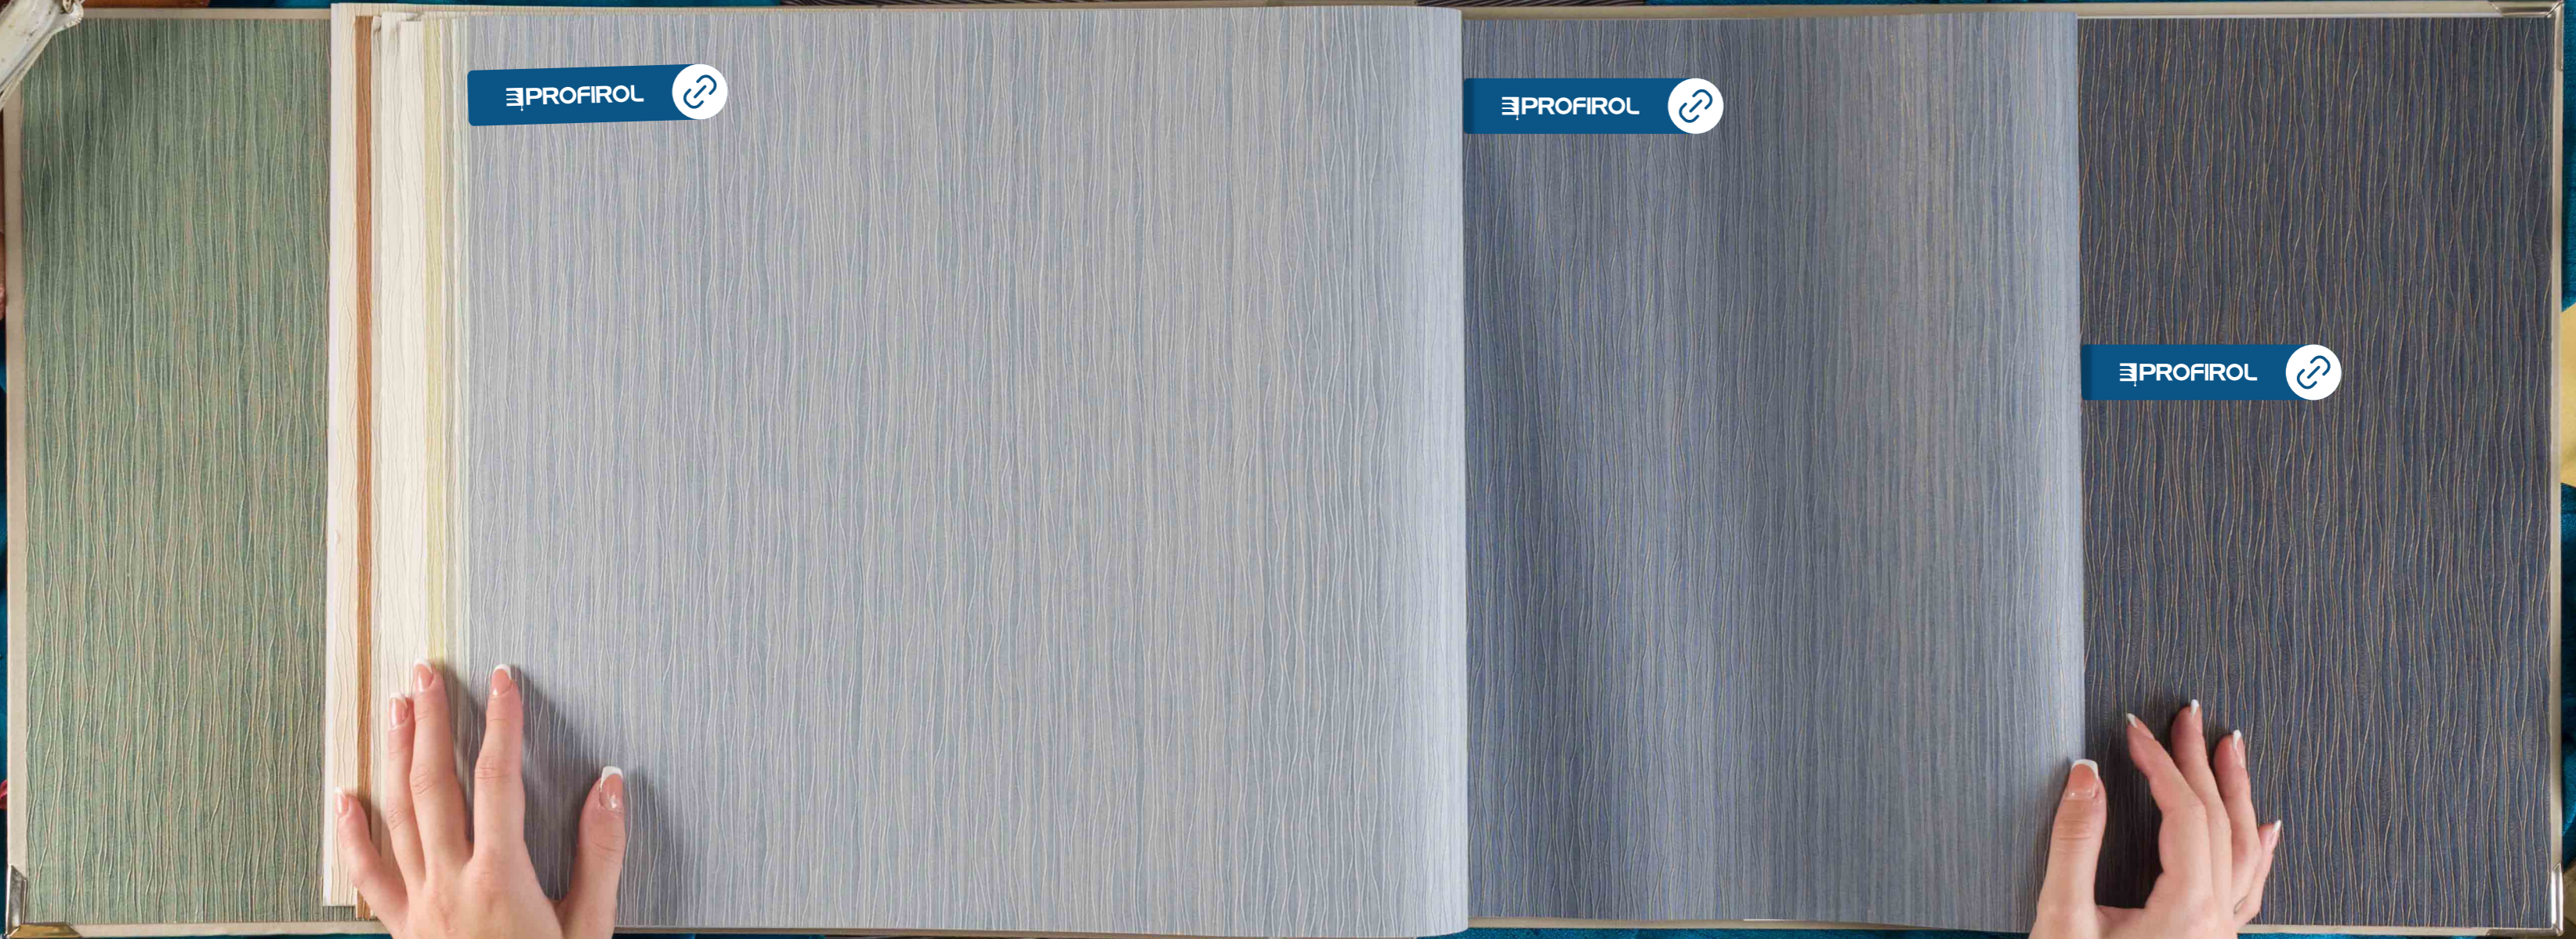

PROFIROL

PROFIROL

PROFIROL