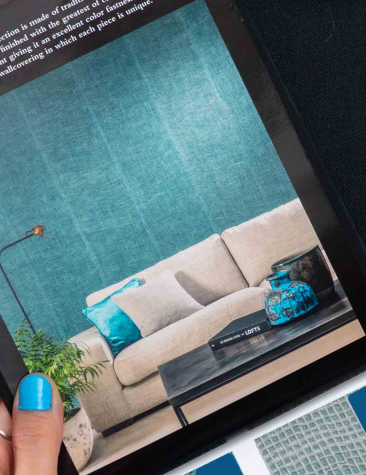

The wallcovering in this collection is made of traditionally woven and colored jute. It is handmade and is finished with the greatest of care. In addition, the colored jute gets a treatment giving it an excellent color fastness. You will give your room a timeless wallcovering in which each piece is unique.

Line # 46556

EPROFIROL