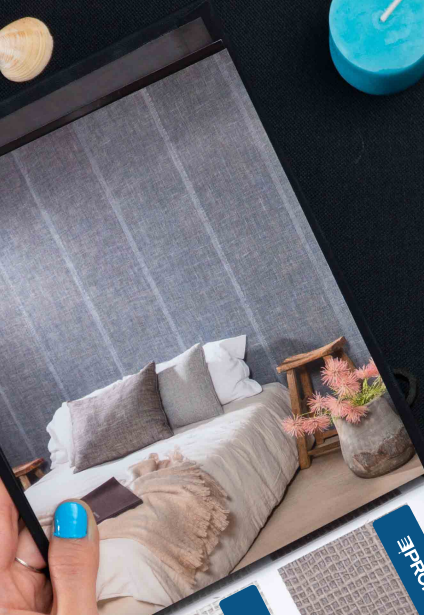

PROFIROL 23
Line # 8650

PROFIROL 23
Line # 8651

PROFIROL 23
Line # 8652

Line # 8653

PROFIROL