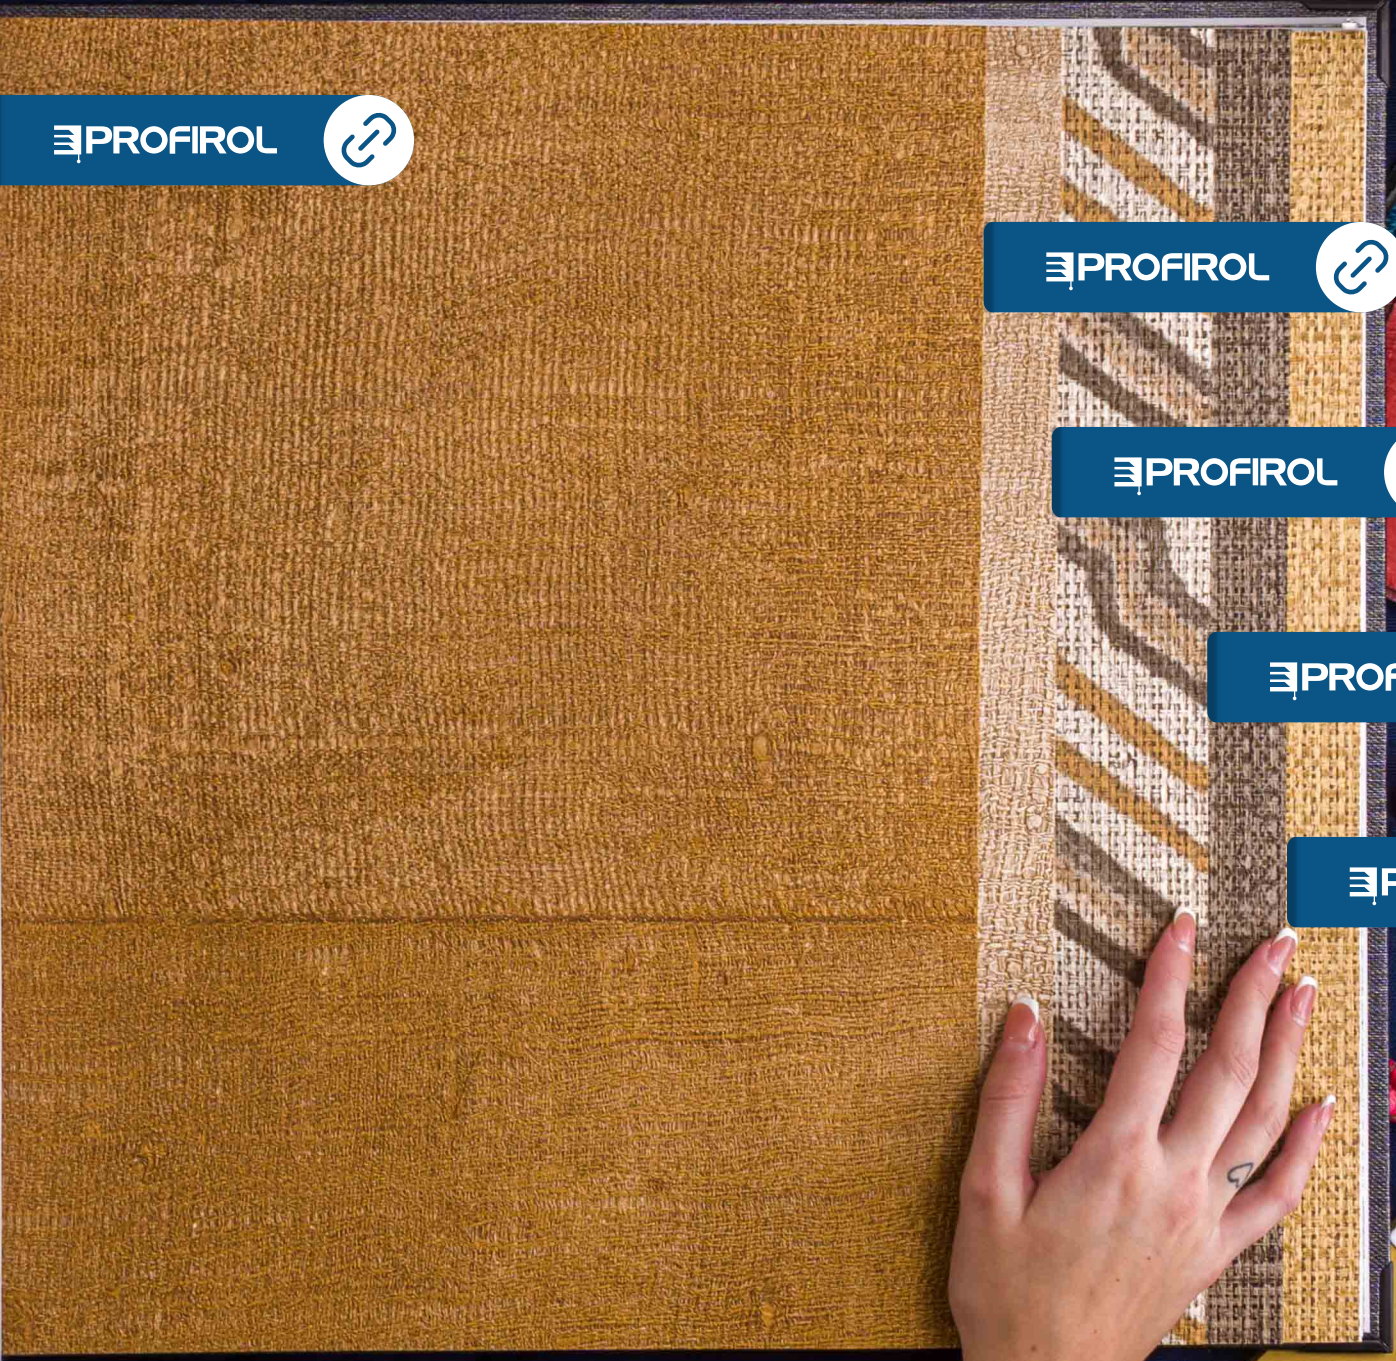

PROFIROL

PROFIROL

PROFIROL

PROFIROL

PROFIROL

PROFIROL