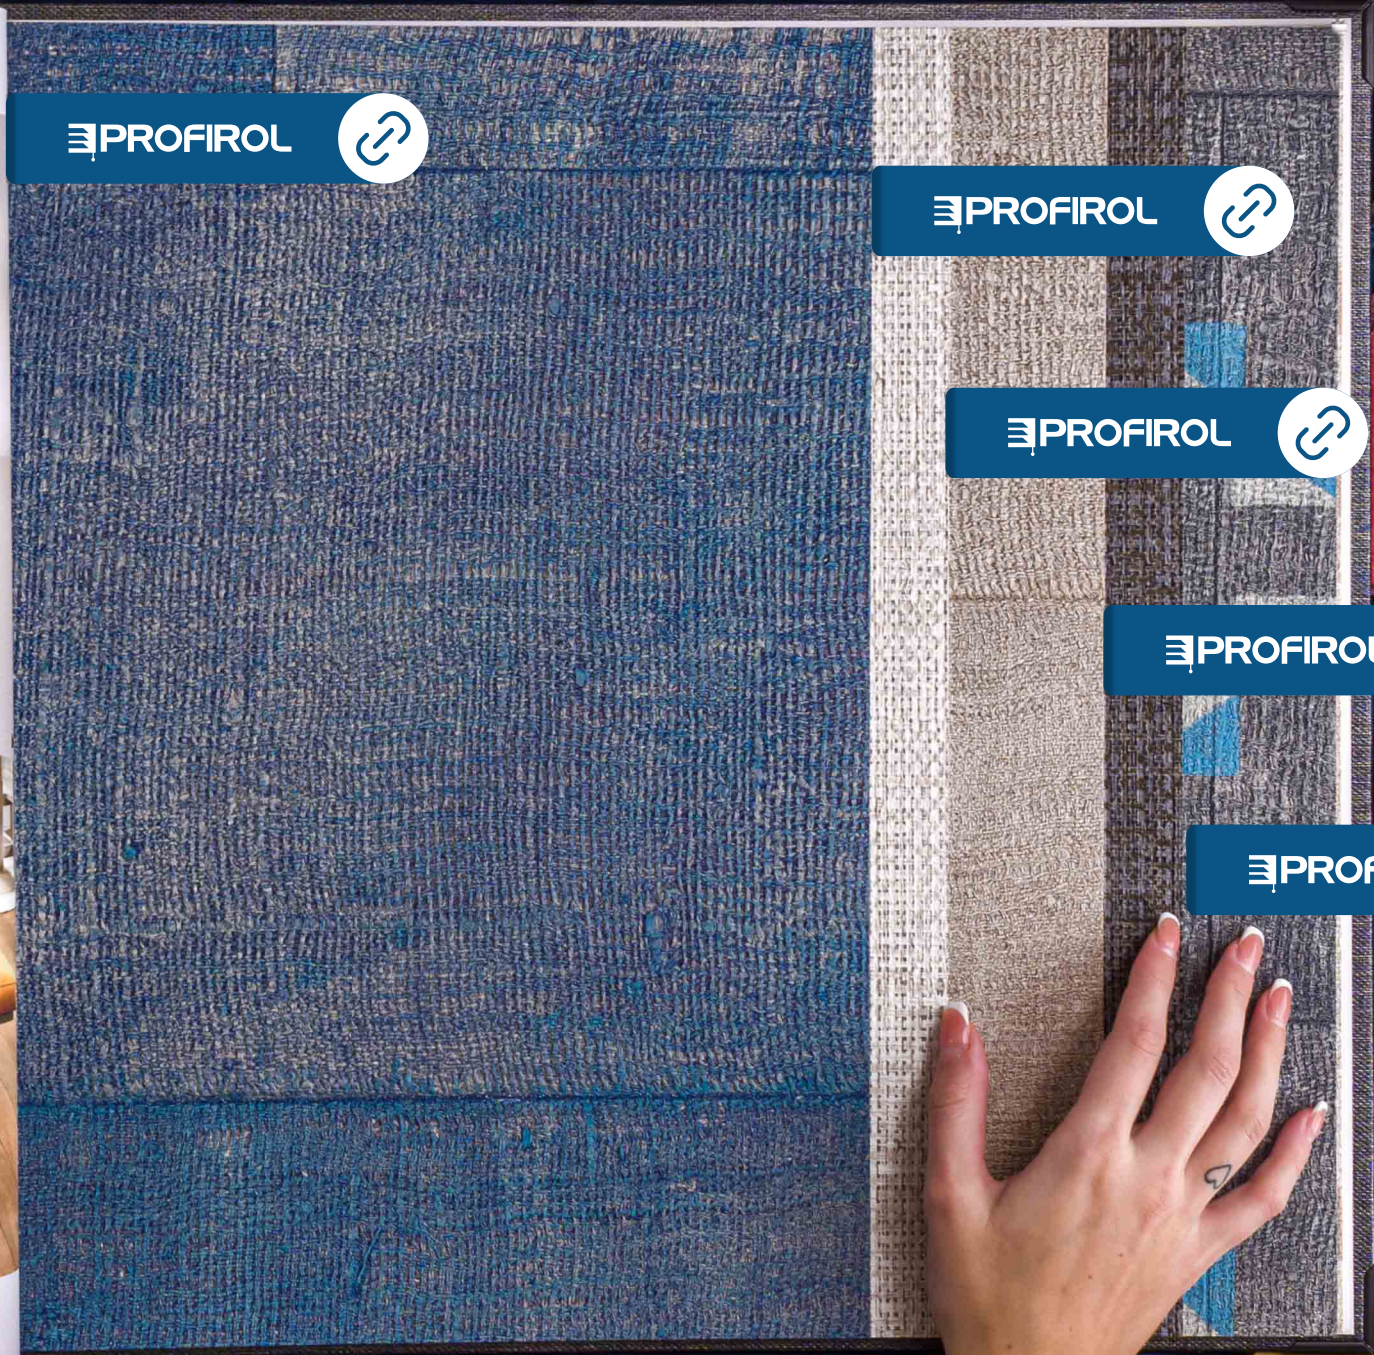

PROFIROL

PROFIROL

PROFIROL

PROFIROL

PROFIROL

PROFIROL