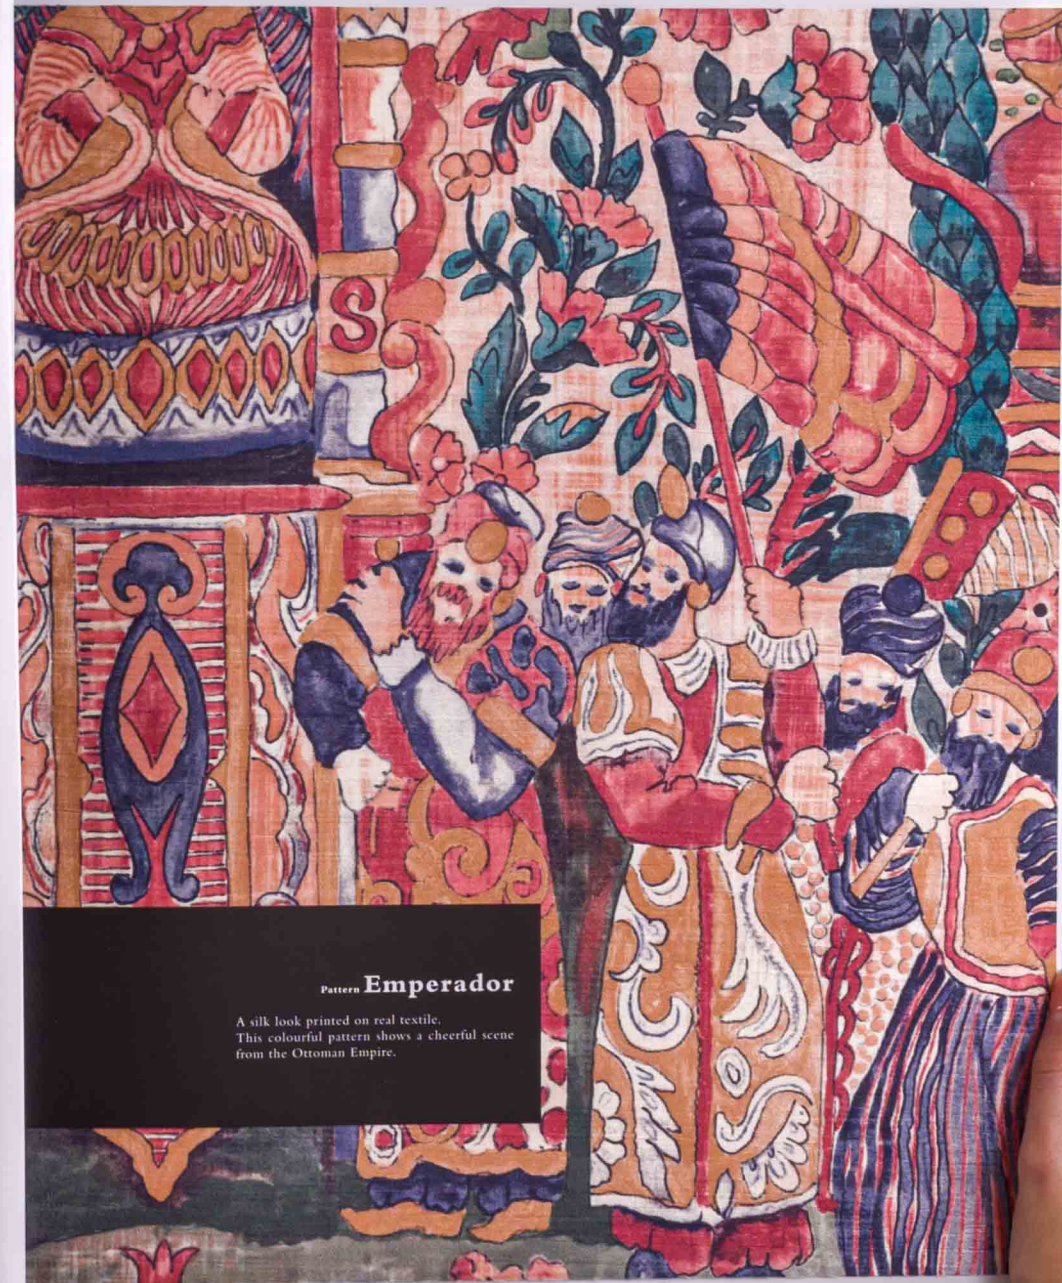

REFINED
WALLPAPERS

ARTE

GITANE

PROFIROL

GITANE

Gitane charms with its exuberance! It takes you on a world trip from Tibet to Zimbabwe and to the beautiful Italian flower fields. It plays with eclectic scenes and patterns, which gives it an also inspiring appearance. The variety in materials and the colour palette contribute to a striking whole. Maximalism has no rules – nothing is too crazy. And that is exactly what makes this style so much fun. It is also an extension of your personality. A wallcovering with character and impact! That is Gitane!

PROFIROL
PROFIROL

49500 - Spring Bouquet

Pattern **Emperor**

A silk look printed on real textile.
This colourful pattern shows a cheerful scene
from the Ottoman Empire.

PROFIROL
PROFIROL

PROFIROL

PROFIROL

PROFIROL