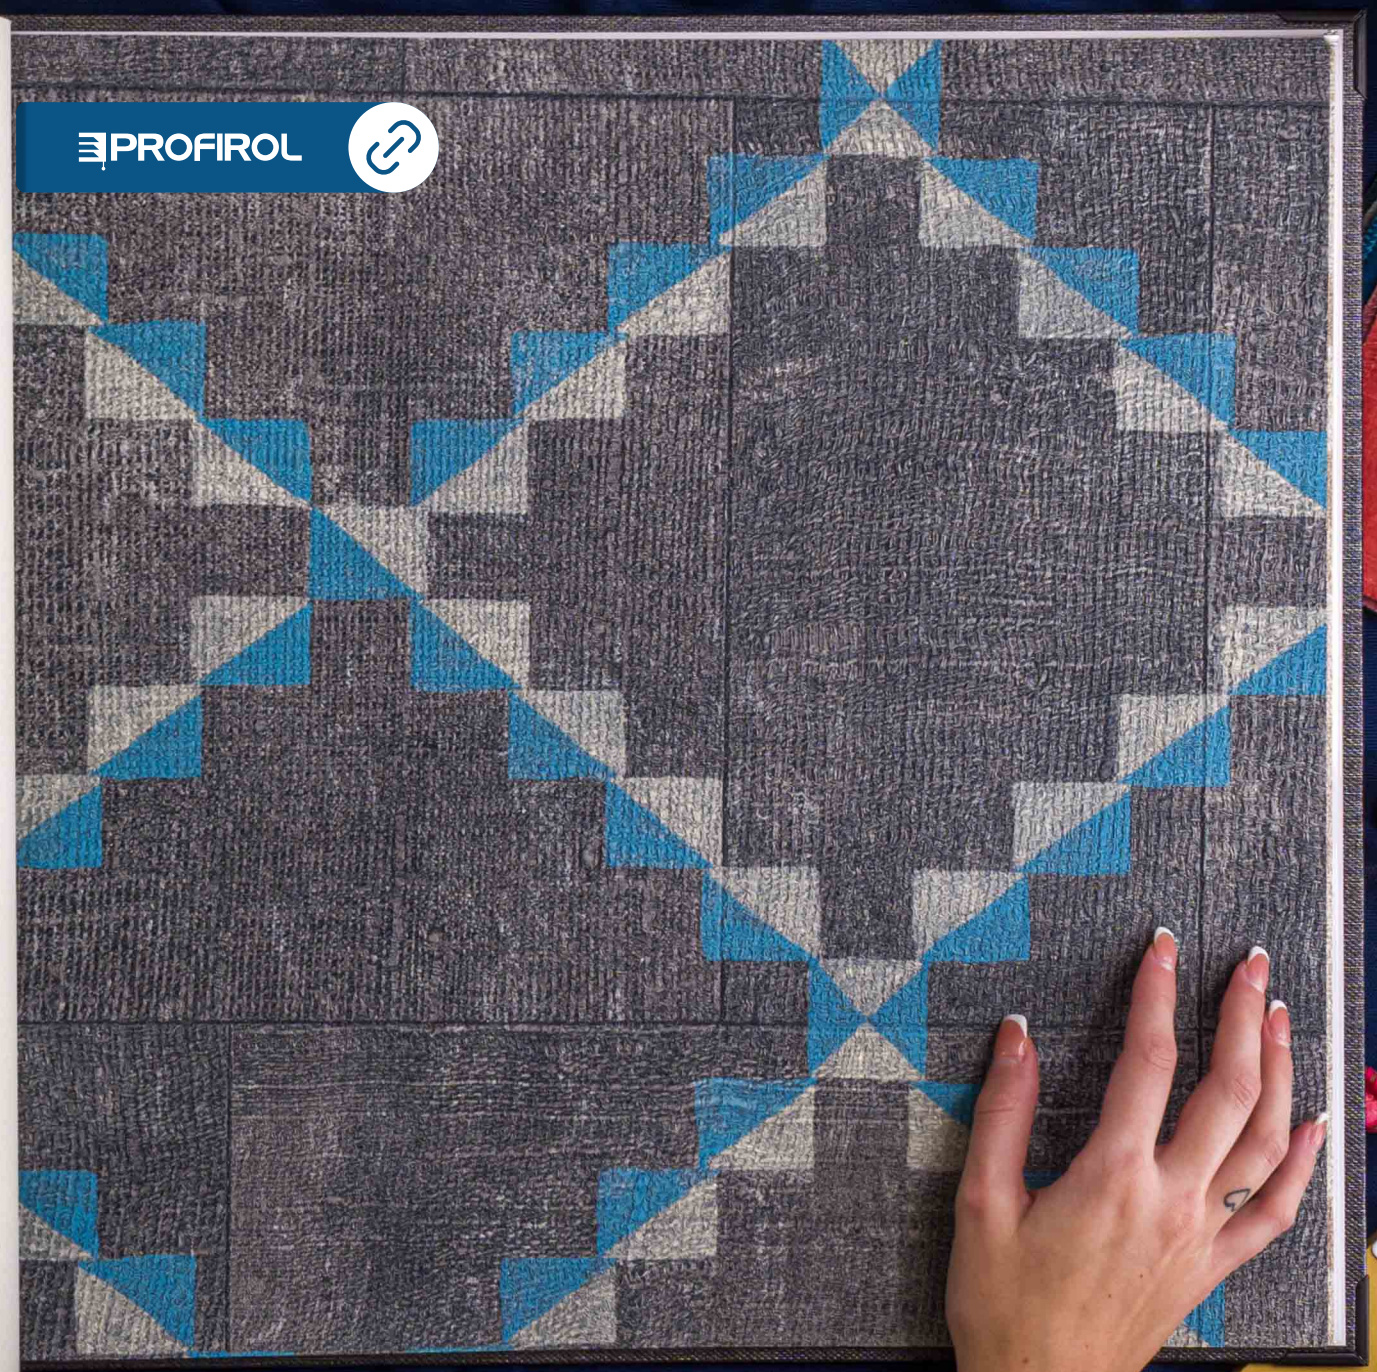

GITANE
by
ARTE®

XL-ROLL
10,05 m x 1 m = 10,05 m²
11 yds x 39.37" = 108.18 sq.ft

Nongo # 49521 - Blue Ash

PAGE 32

REPEAT → 0 cm - 0.00"