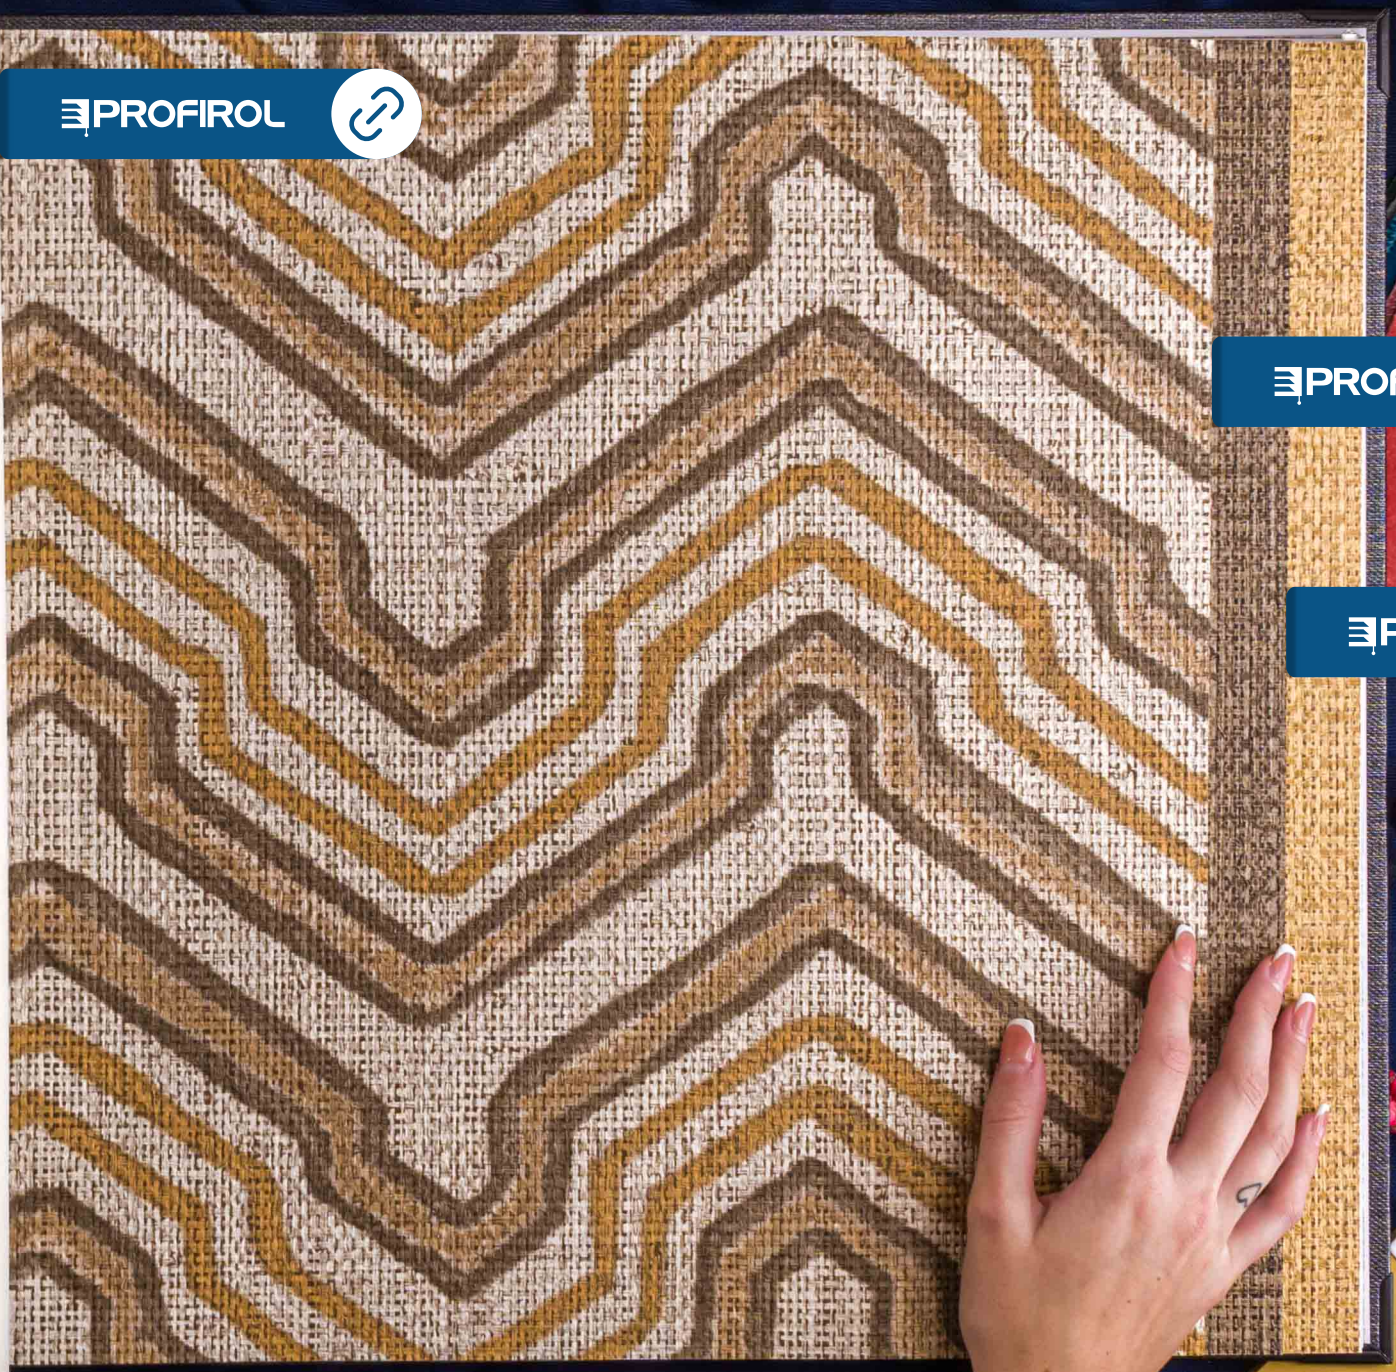

GITANE
by
ARTE®

XL-ROLL
10,05 m x 1 m = 10,05 m²
11 yds x 39.37" = 108.18 sq.ft

Cuadro # 49542 · Cloth

PAGE 9

REPEAT 60/90 cm - 23.62"/35.42"