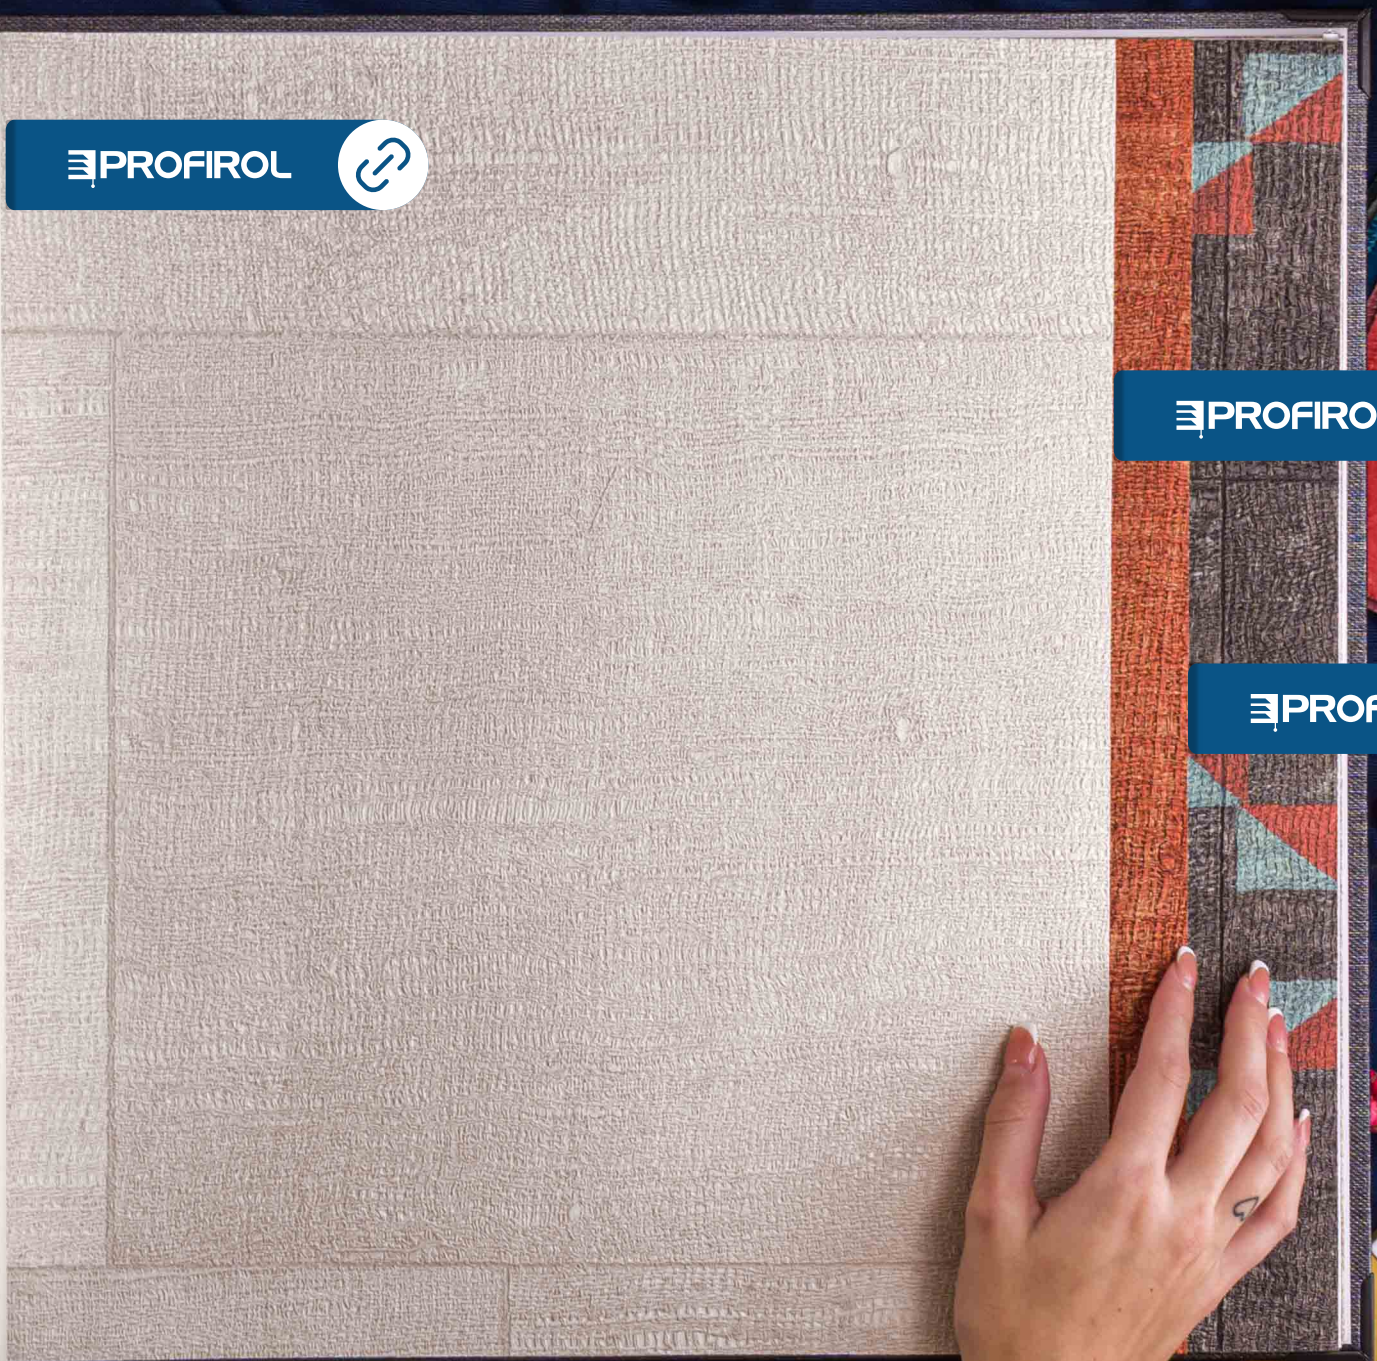

GITANE
by
ARTE®

XL-ROLL
10,05 m x 1 m = 10,05 m²
11 yds x 39.37" = 108.18 sq.ft

Nongo # 49516 · Vintage Blush

PAGE 17

REPEAT → 0 cm - 0.00"