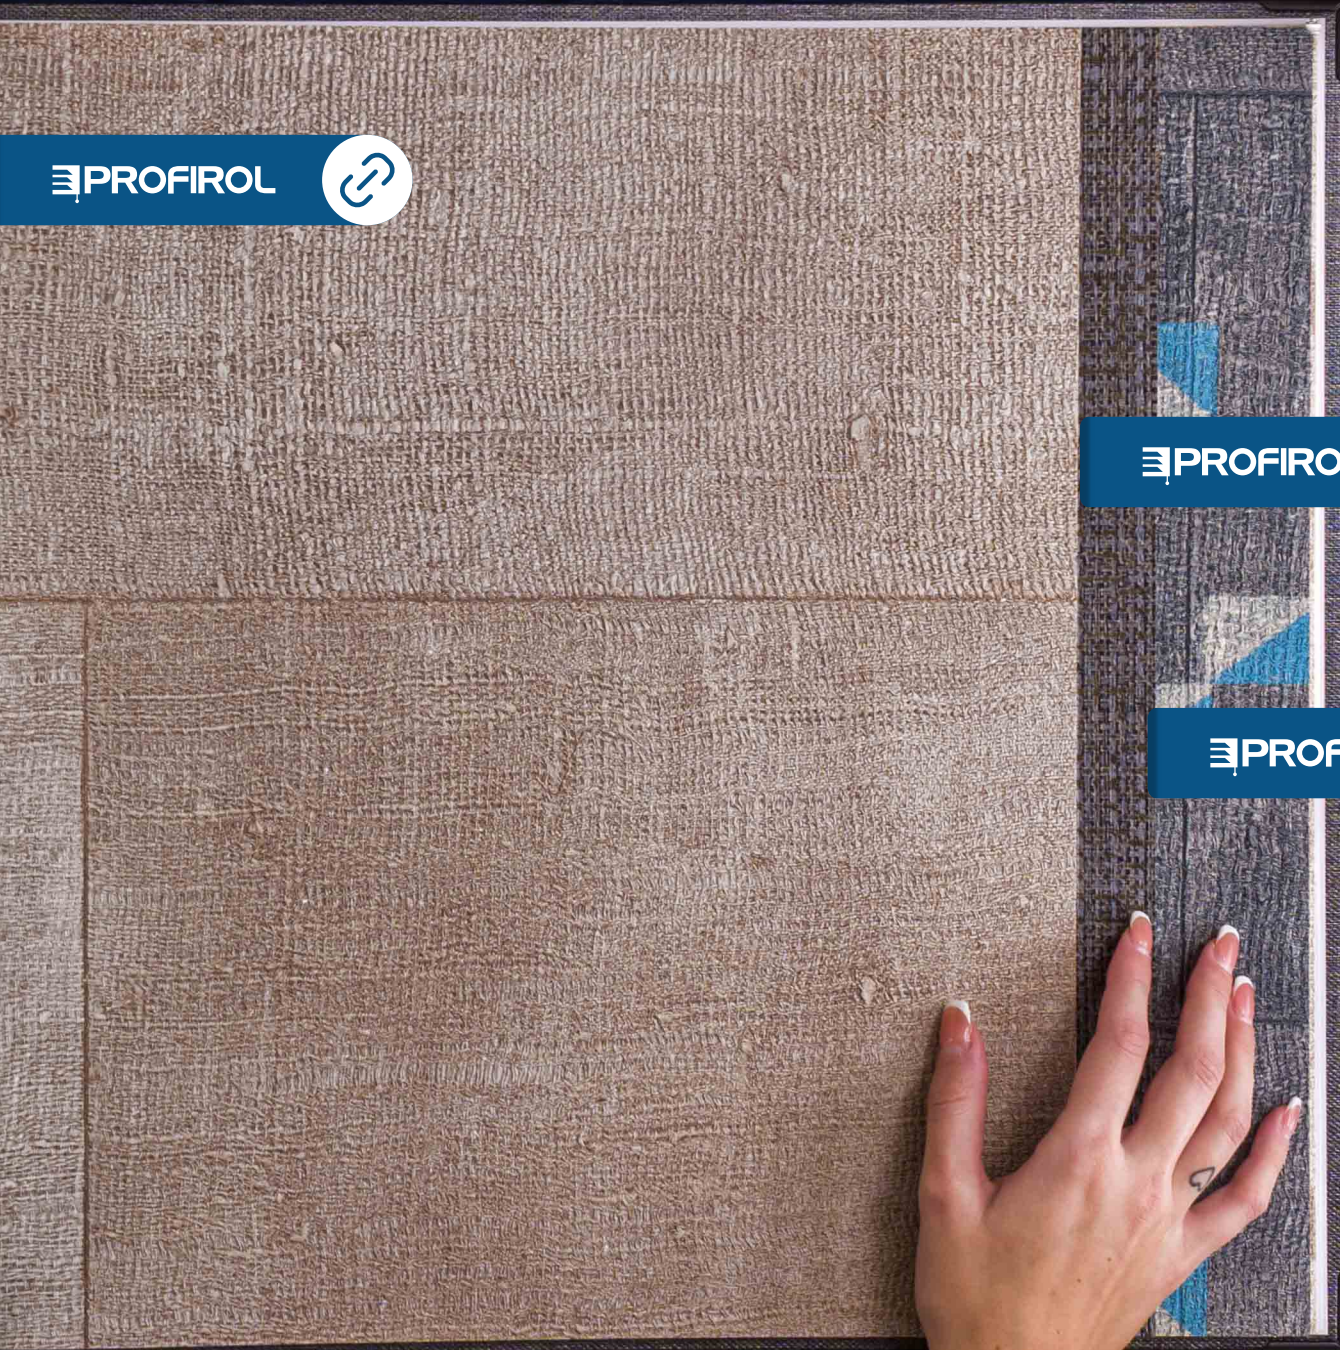

PROFIROL

PROFIROL

PROFIROL

PROFIROL