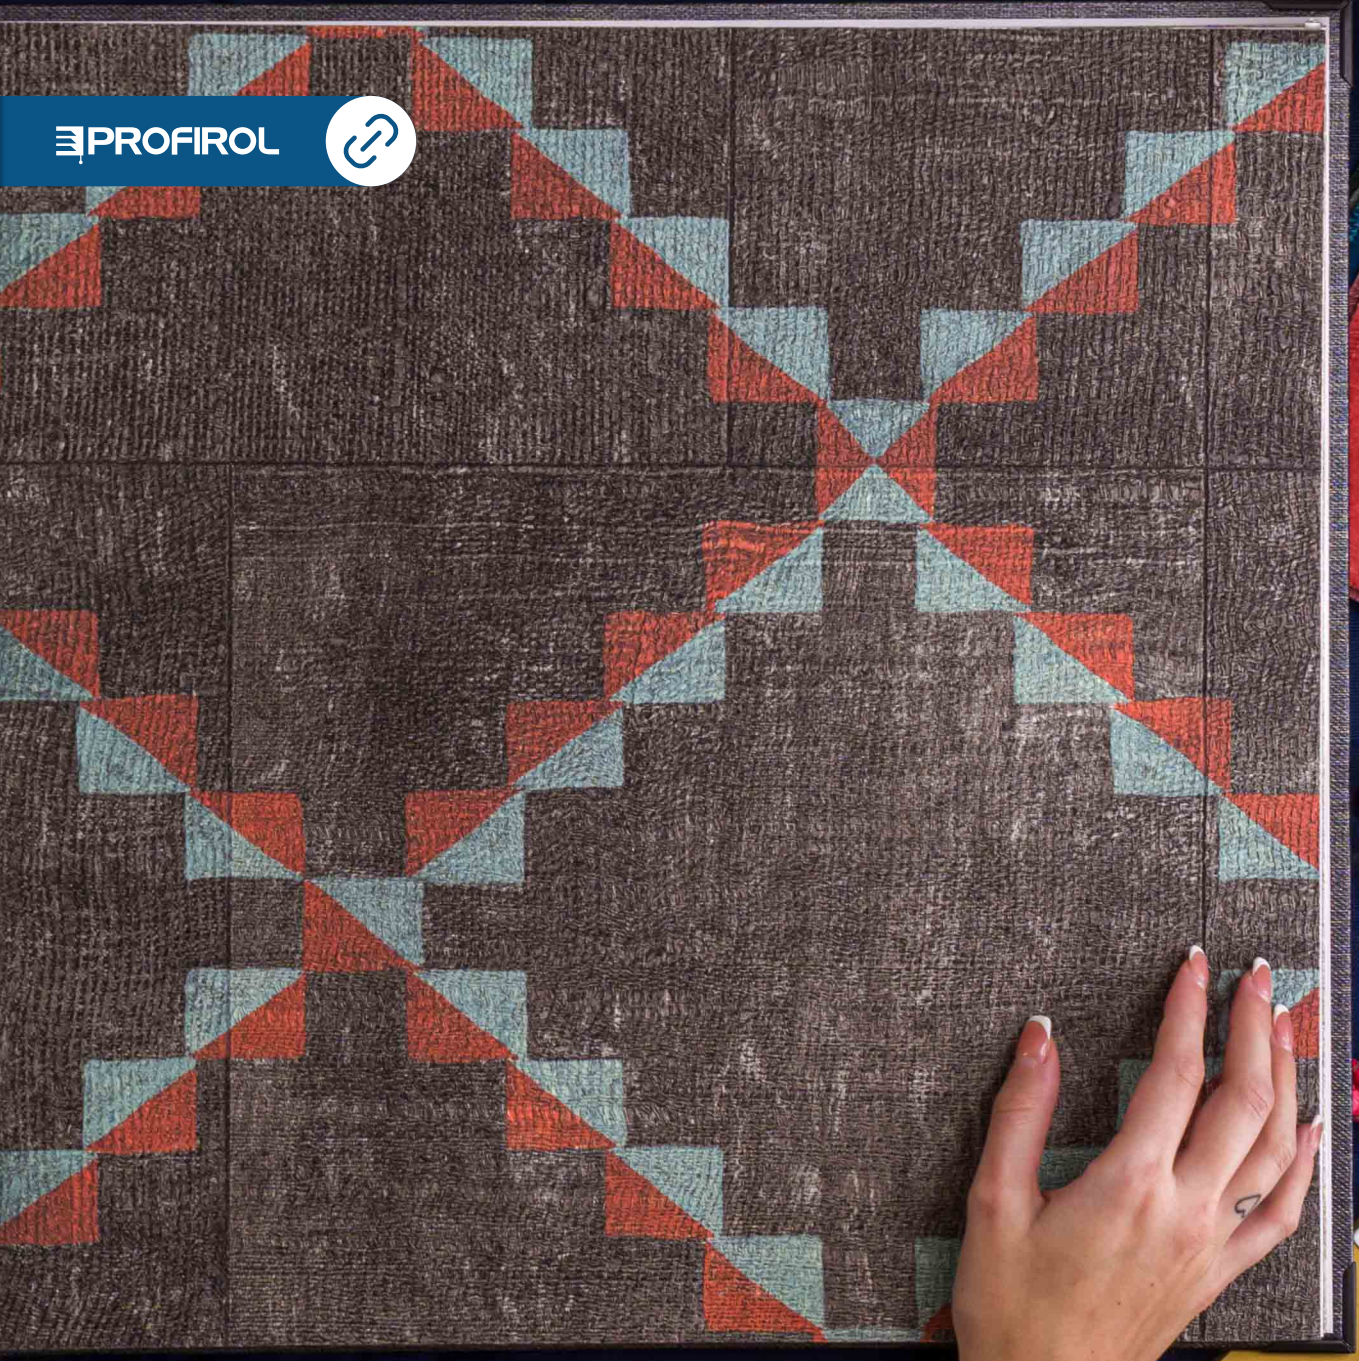

GITANE
by
ARTE®

XL-ROLL

10,05 m x 1 m = 10,05 m²
11 yds x 39.37" = 108.18 sq.ft

Cuadro # 49544 · Candy

PAGE 19

REPEAT  60/90 cm - 23.62"/35.42"

PROFIROL

PROFIROL