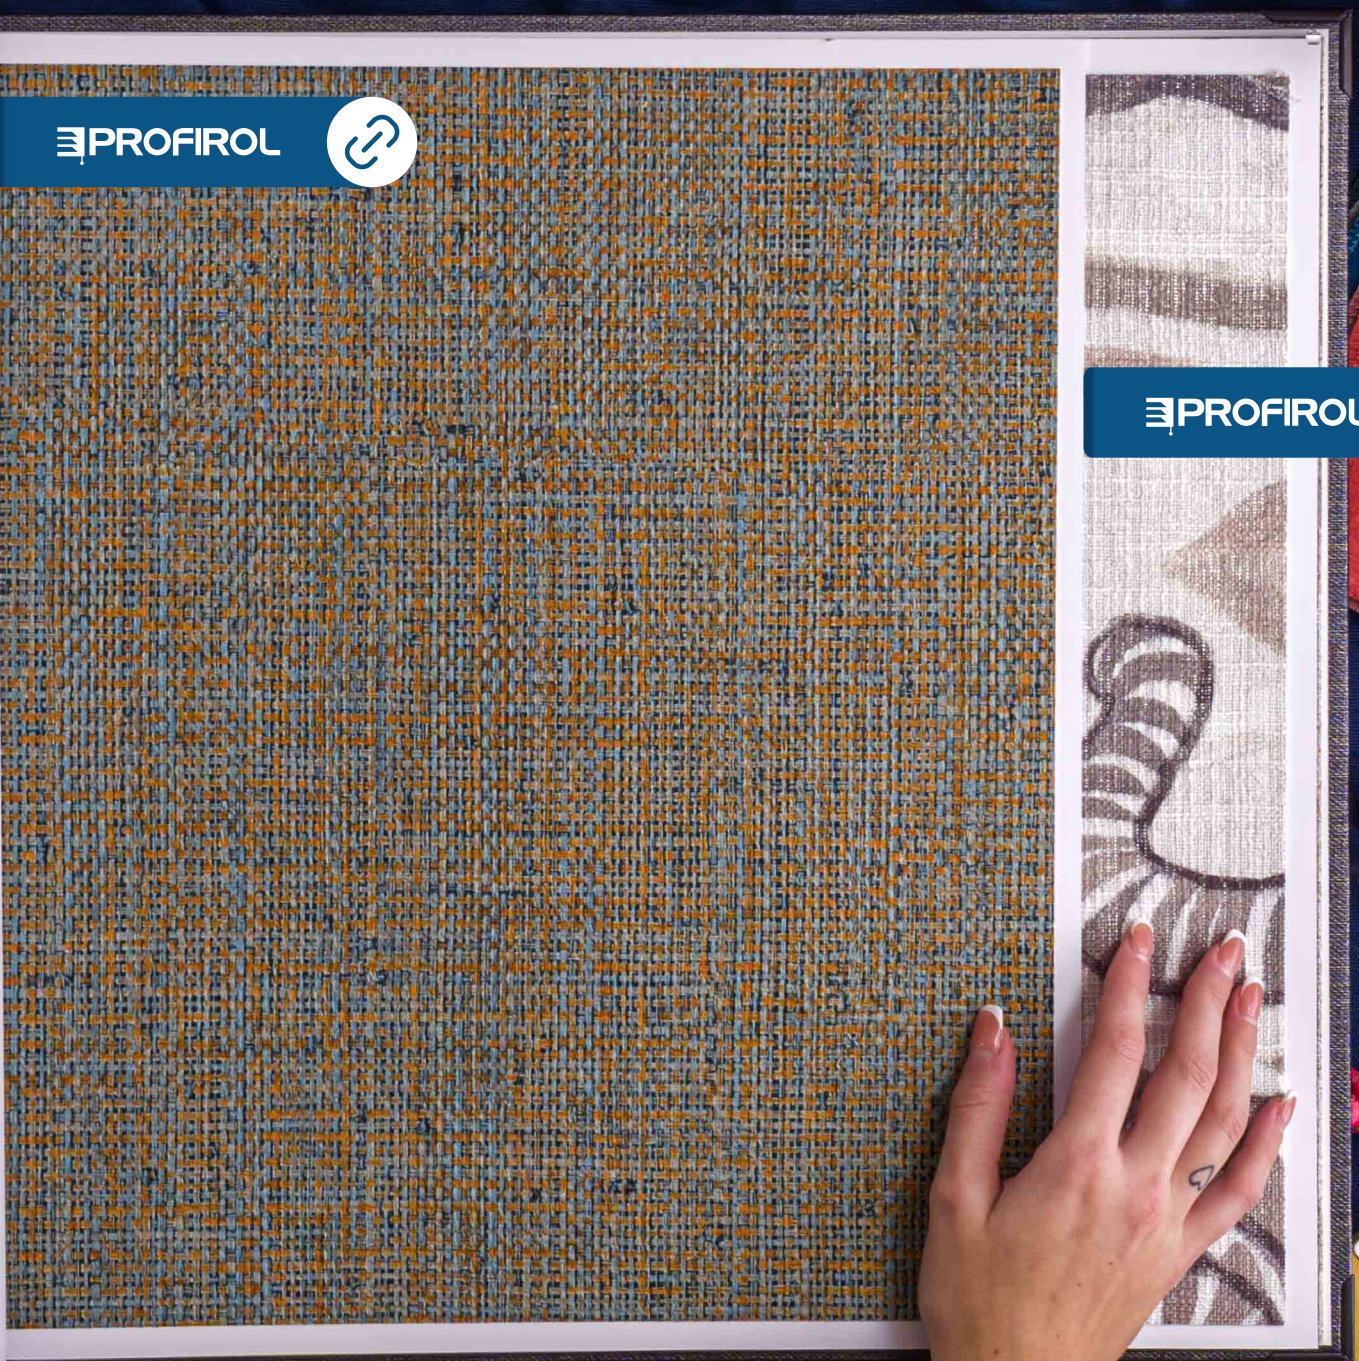

PROFIROL 

PROFIROL 

PROFIROL
THE ART OF TEXTILES

PROFIROL 

PROFIROL 

PROFIROL

49571 - White Tiger | Nongo # 49515 - Ultra White

PROFIROL 