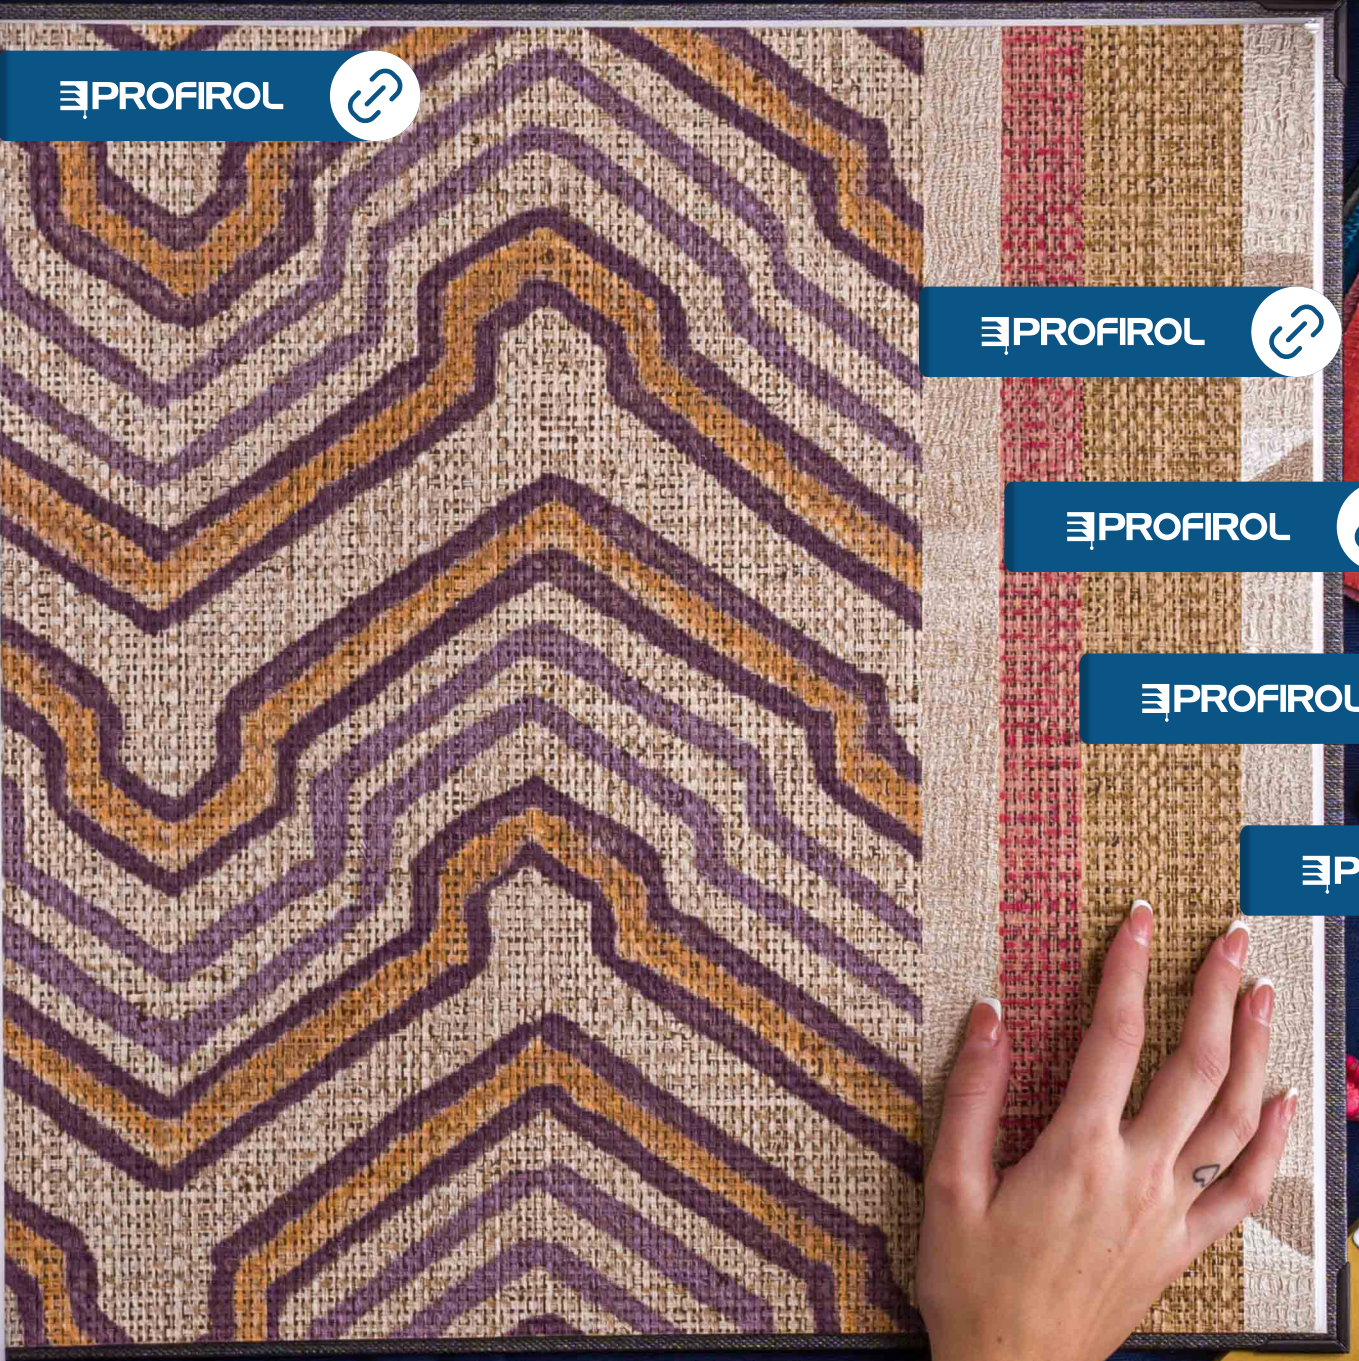

PROFIROL

PROFIROL

PROFIROL

PROFIROL

PROFIROL

PROFIROL