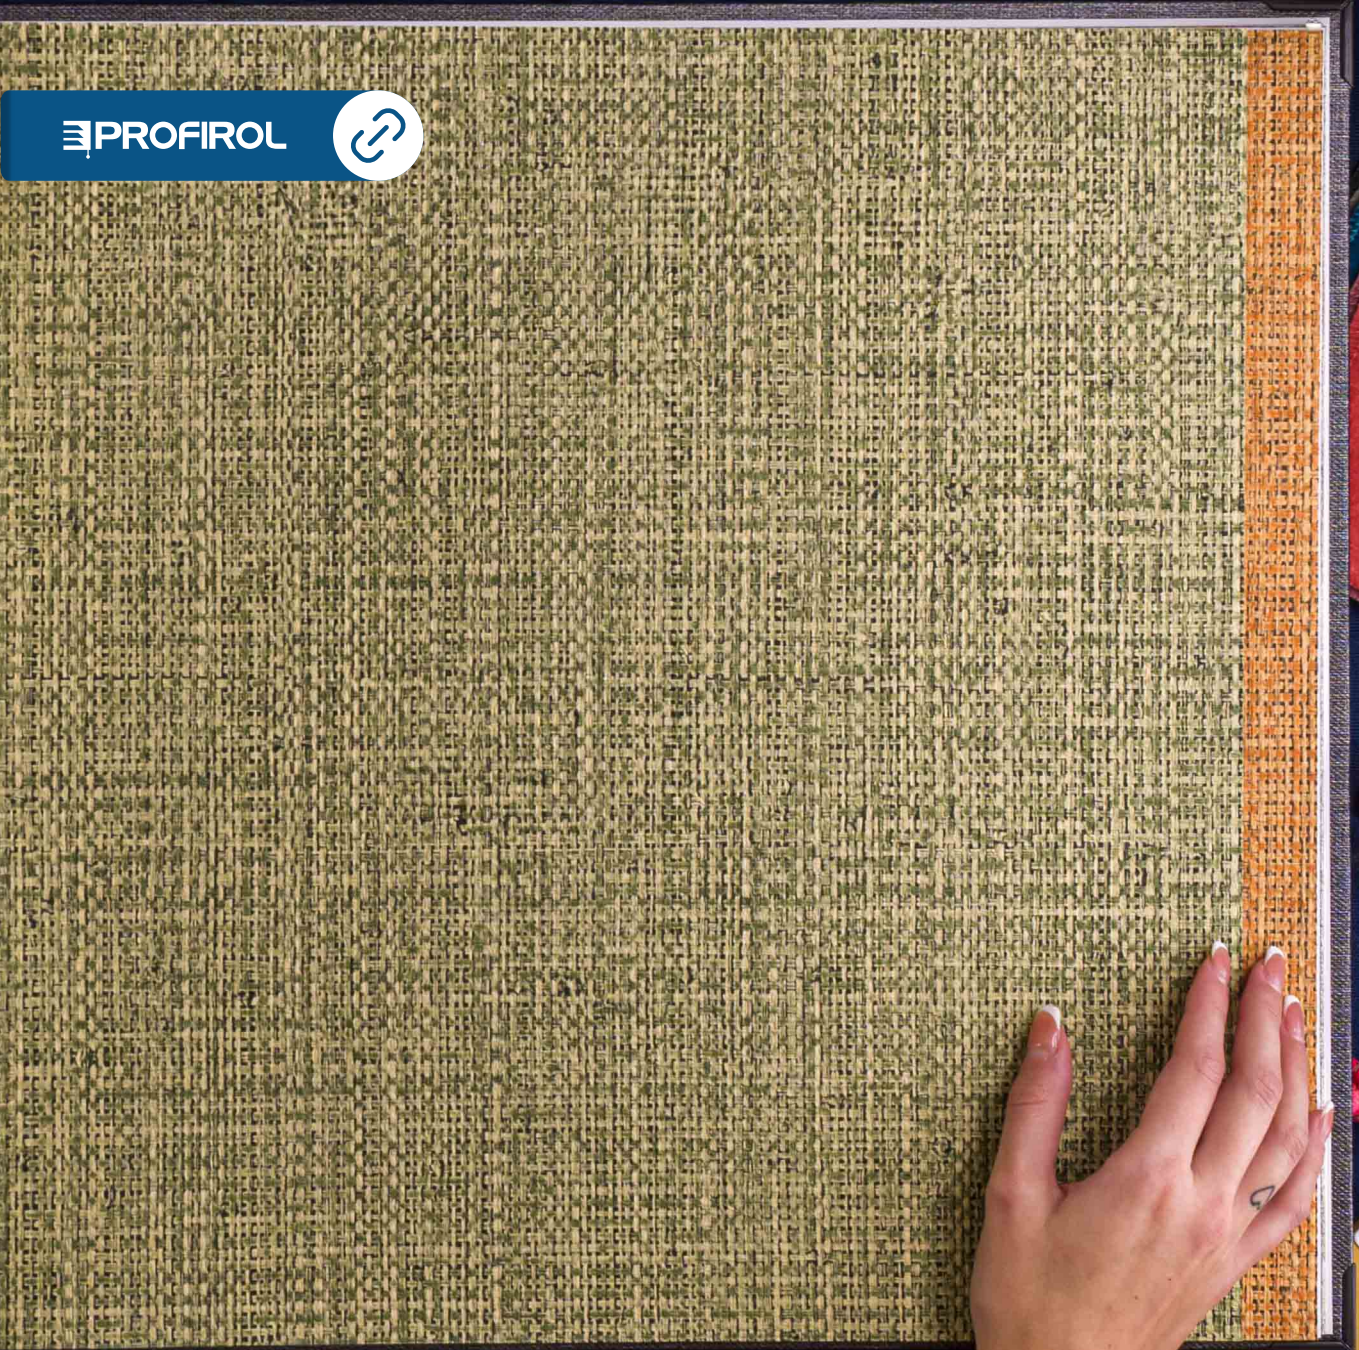

PROFIROL

GITANE
by
ARTE®

XL-ROLL
10,05 m x 1 m = 10,05 m²
11 yds x 39.37" = 108.18 sq.ft

Cuadro # 49545 · Clover

PAGE 23

REPEAT  60/90 cm - 23.62"/35.42"

PROFIROL

GITANE
by
ARTE®