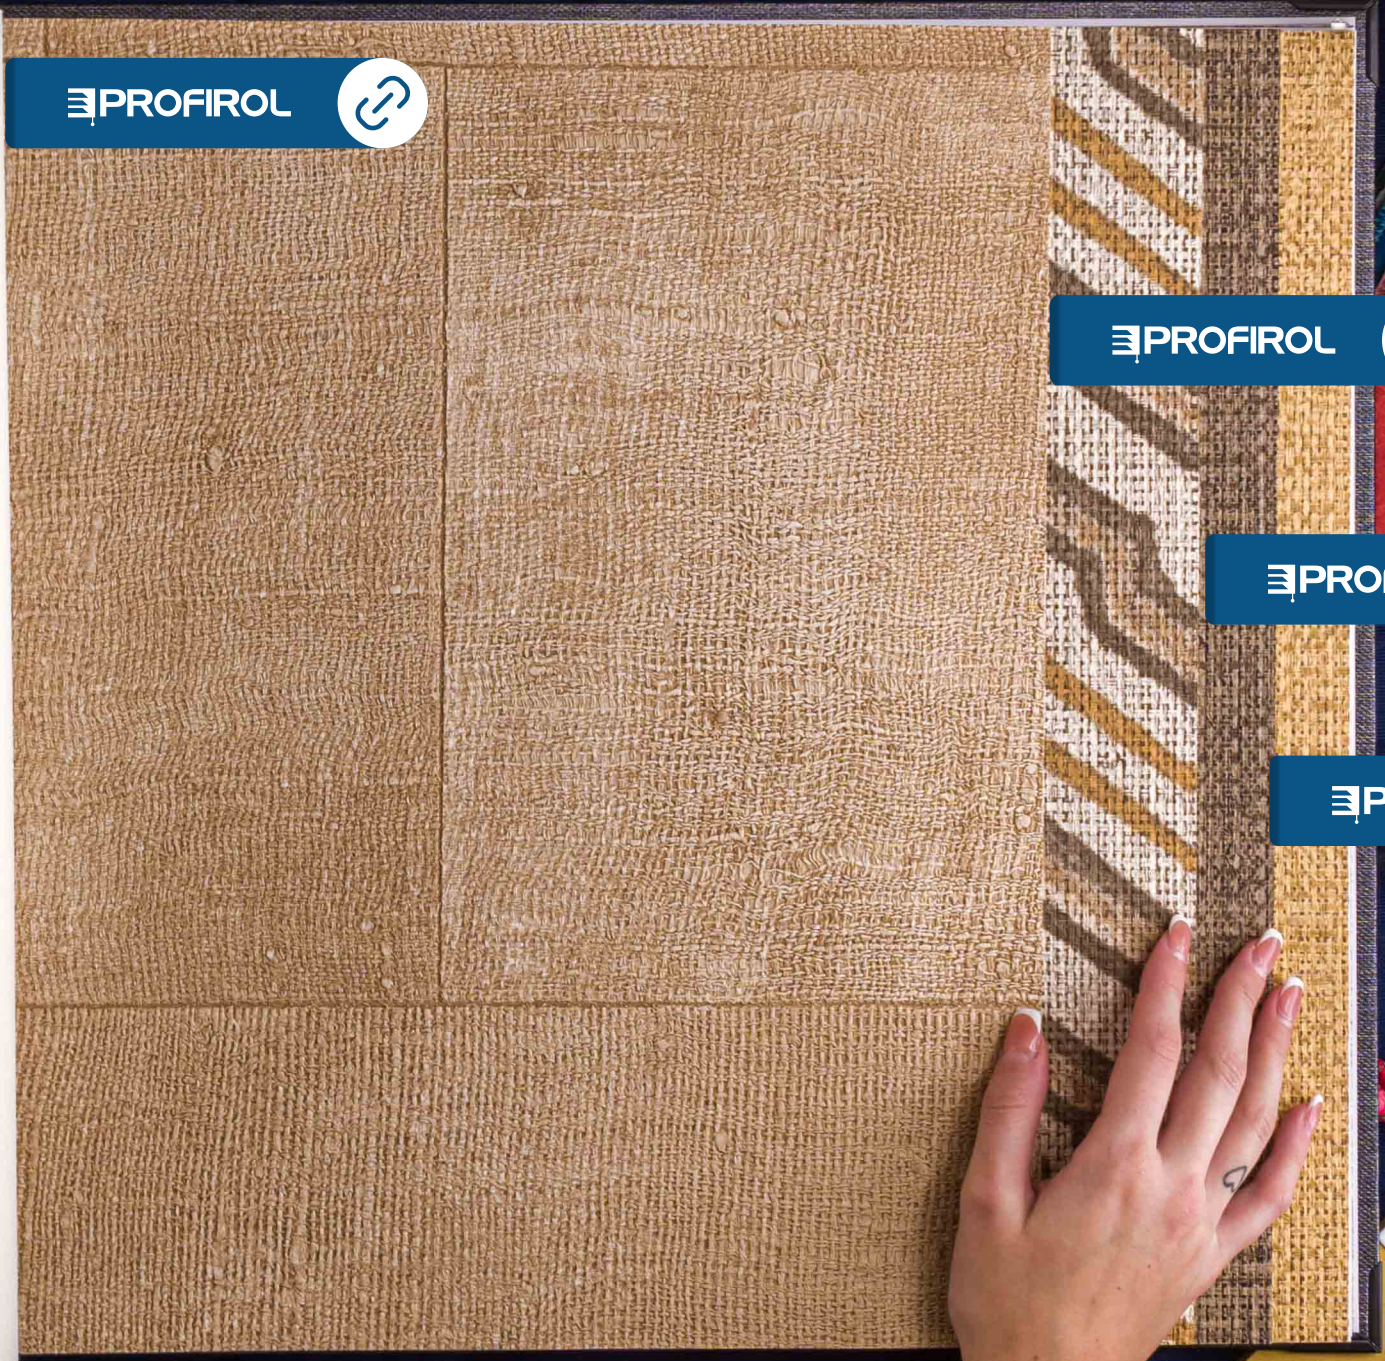

PROFIROL

PROFIROL

PROFIROL

PROFIROL

PROFIROL