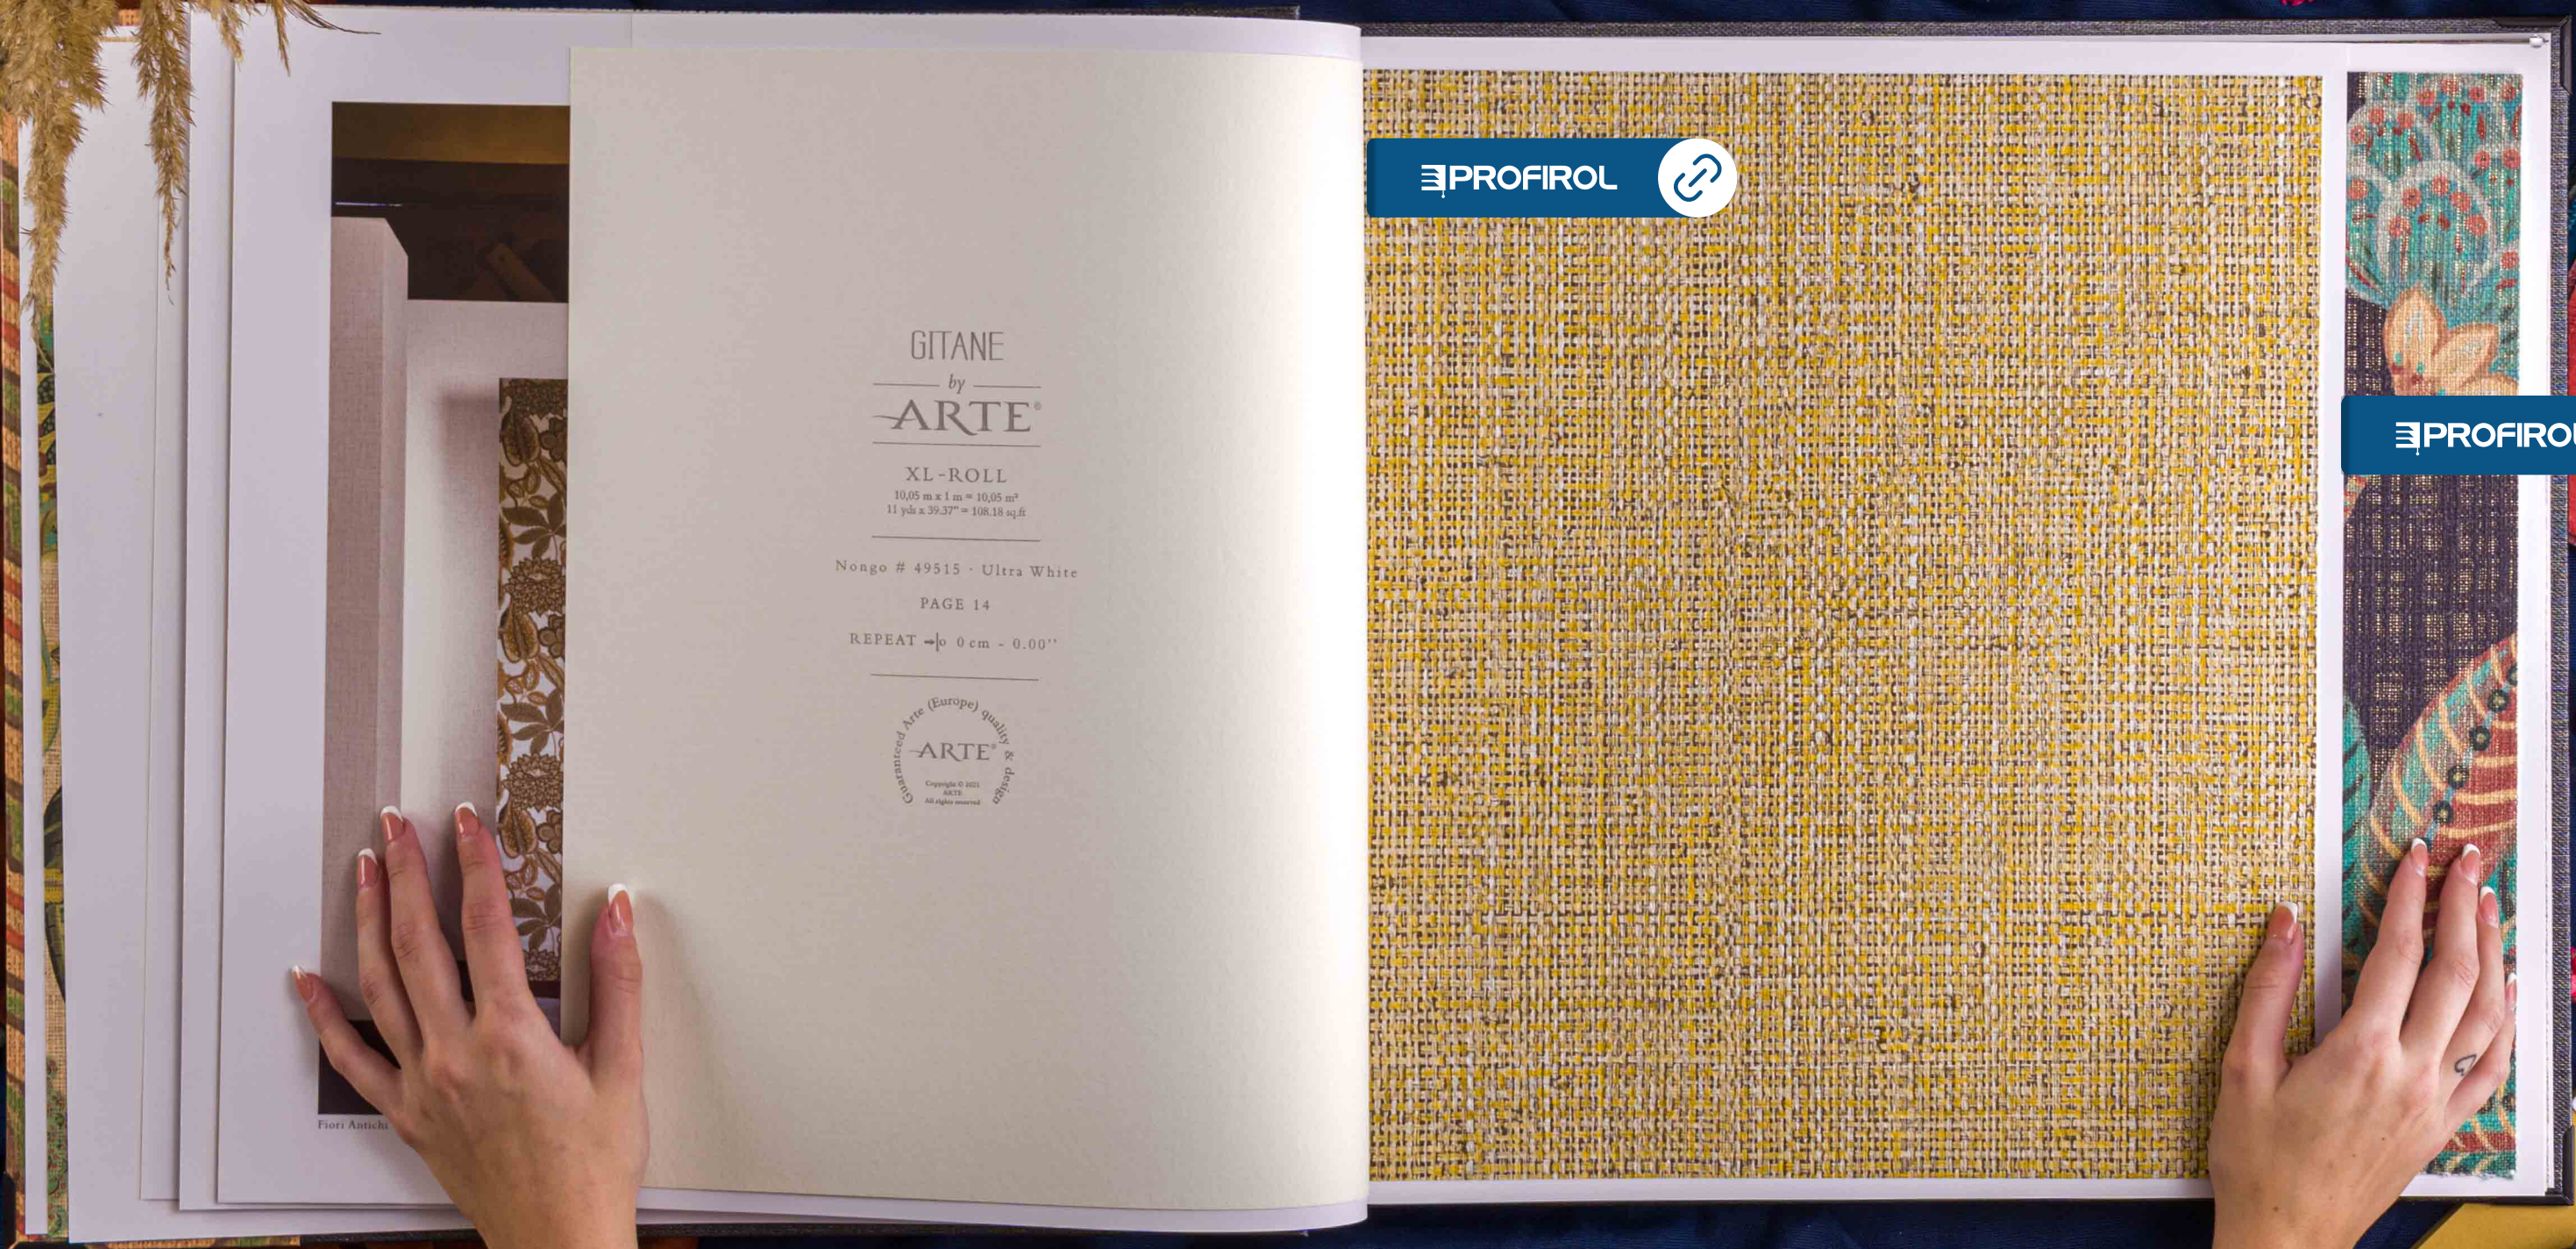

GITANE
by
ARTE®

XL-ROLL
10,05 m x 1 m = 10,05 m²
11 yds x 39.37" = 108.18 sq.ft

Nongo # 49515 · Ultra White

PAGE 14

REPEAT → 0 cm - 0.00"

PROFIROL

PROFIROL

PROFIROL

Fiori Antichi