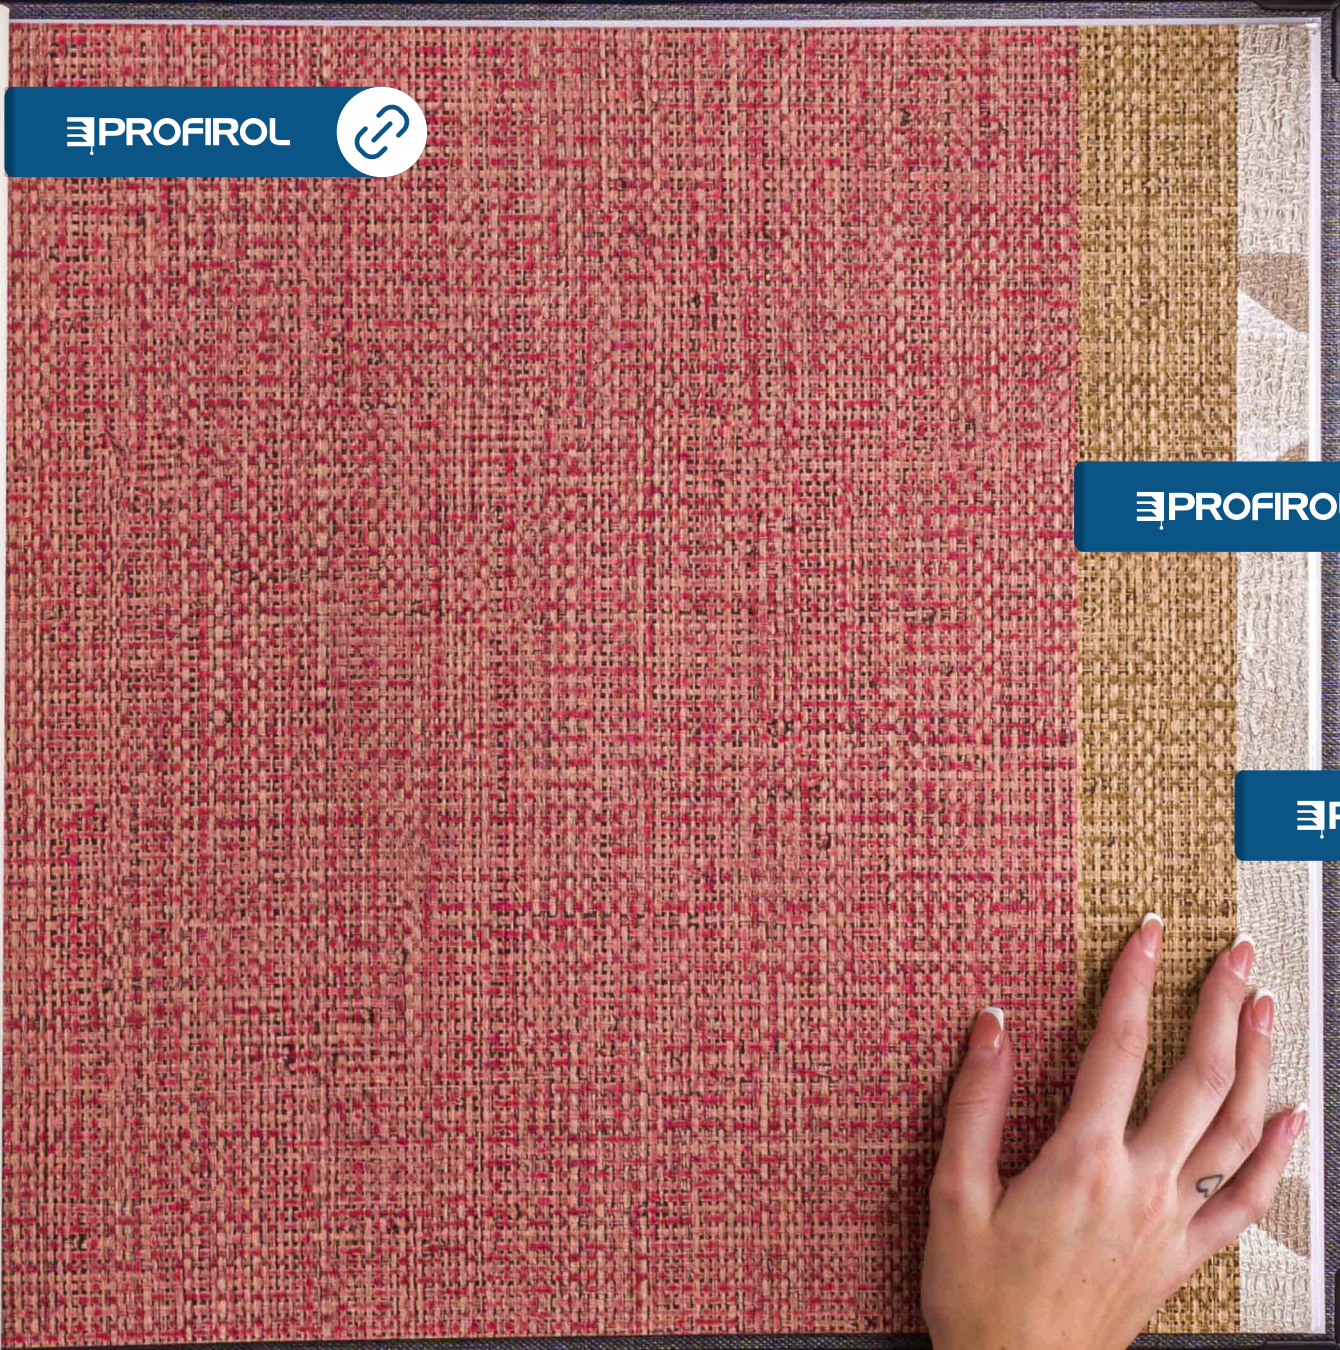

GITANE
by
ARTE®

XL-ROLL
10,05 m x 1 m = 10,05 m²
11 yds x 39.37" = 108.18 sq.ft

Cuadro # 49548 · Sand

PAGE 35

REPEAT 60/90 cm - 23.62"/35.42"