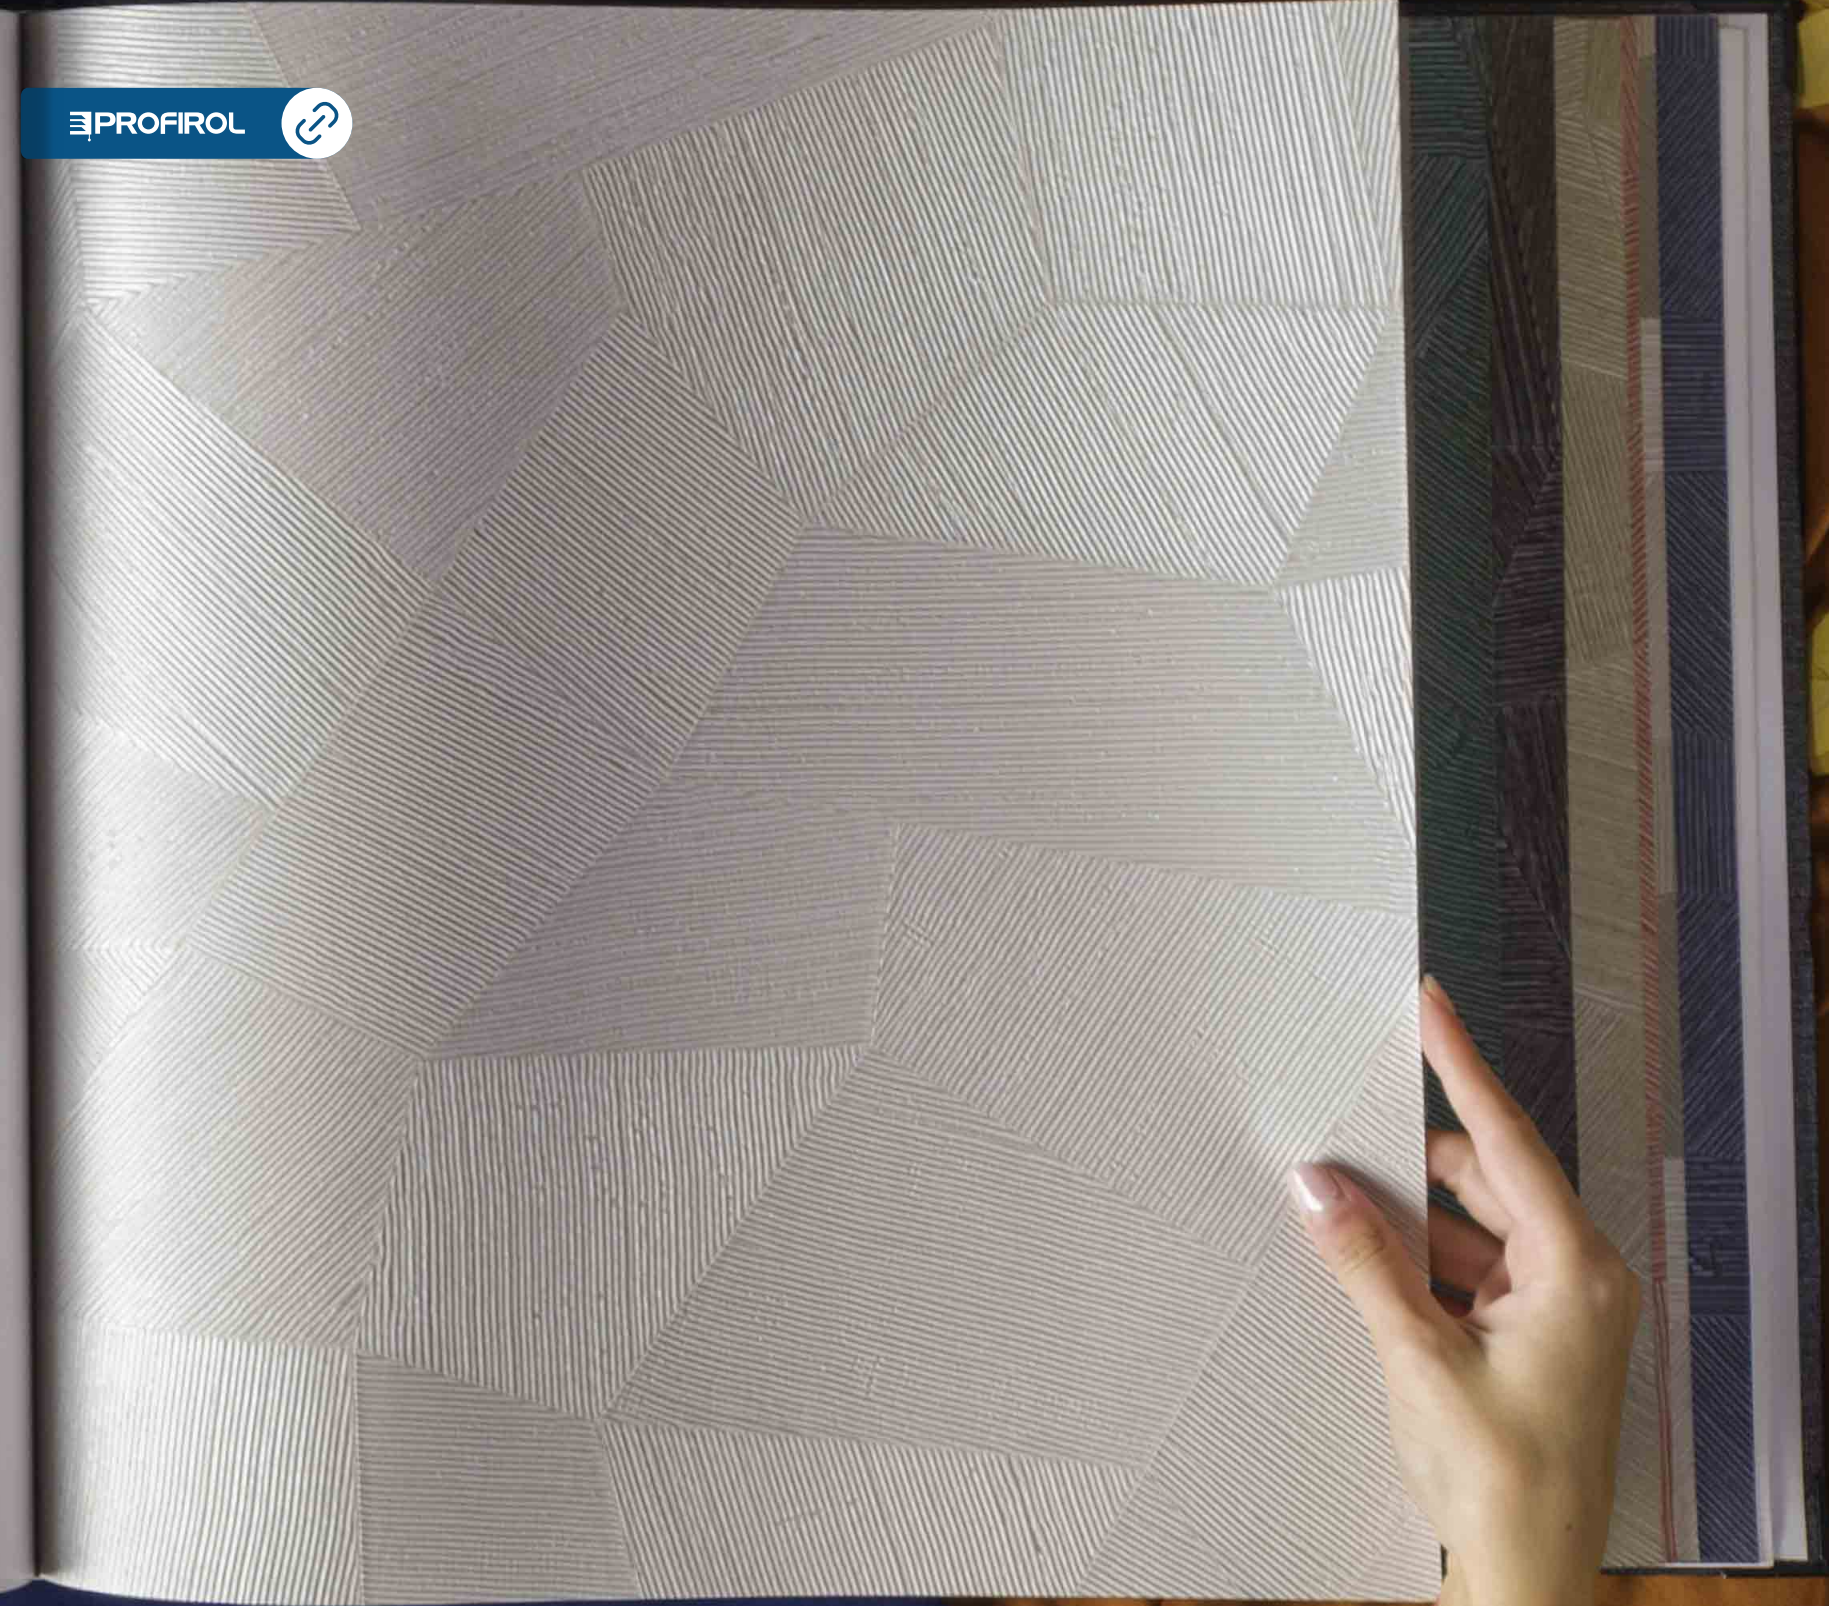

# 26535 SYMBOL

PAGE 24

REPEAT:  50 cm - 11.81"

Copyright ARTE<sup>®</sup>

26536

PROFIROL 

FOCUS  
by  
**ARTE**

n° 26543 PACET  
PAGE 26  
REPEAT: 69 cm - 27.16"