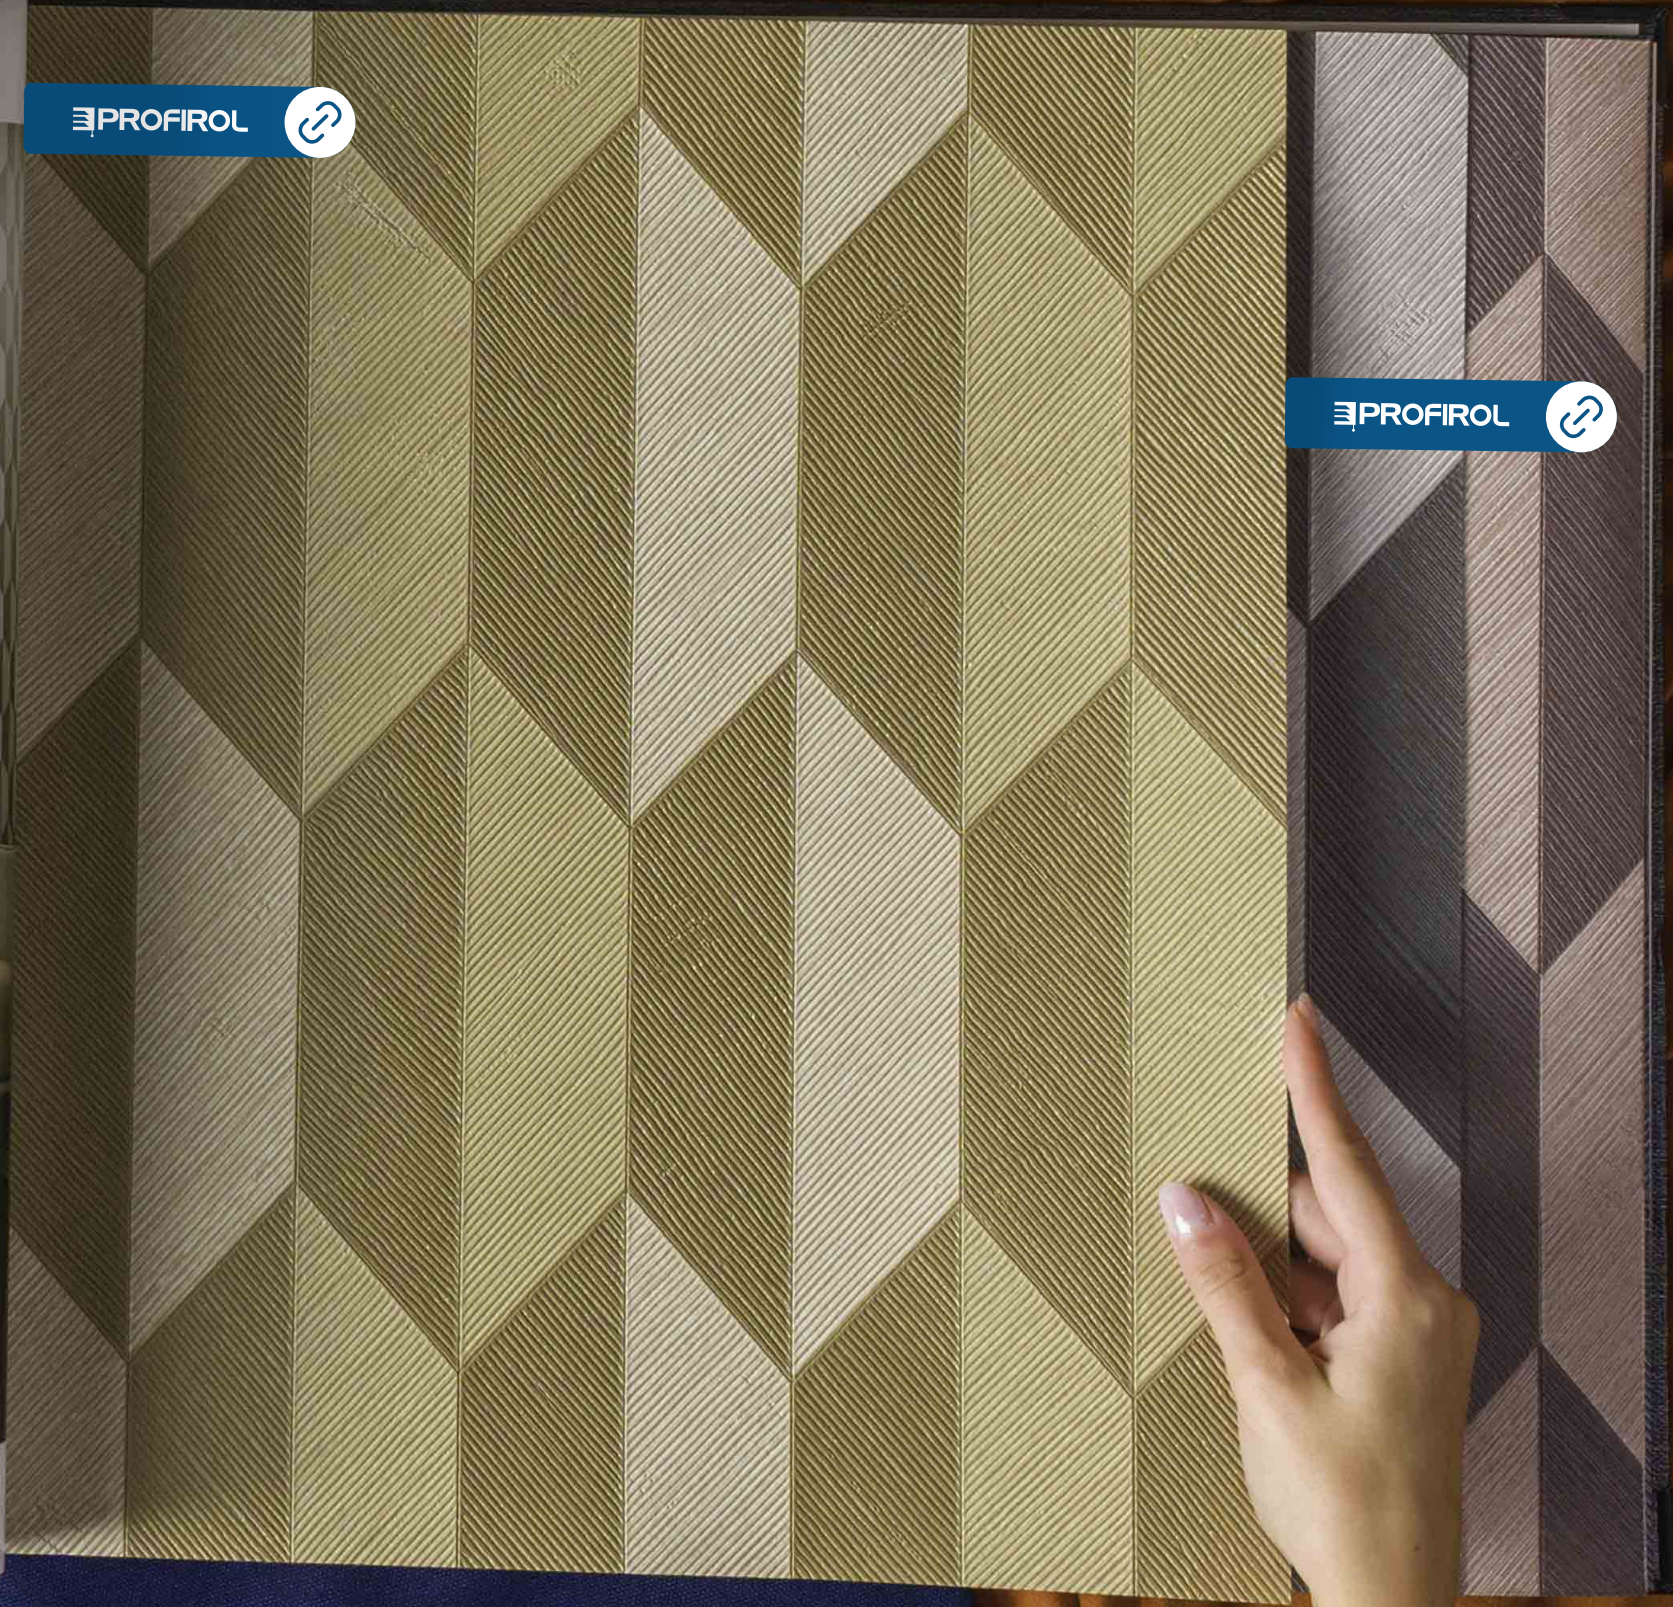

# 26524 ARROW  
PAGE 14  
REPEAT: 30 cm - 11.81"

Color: ARTE

26523

PROFIROL 

PROFIROL 

PROFIROL 

PROFIROL 

FOCUS  
by  
ARTE®