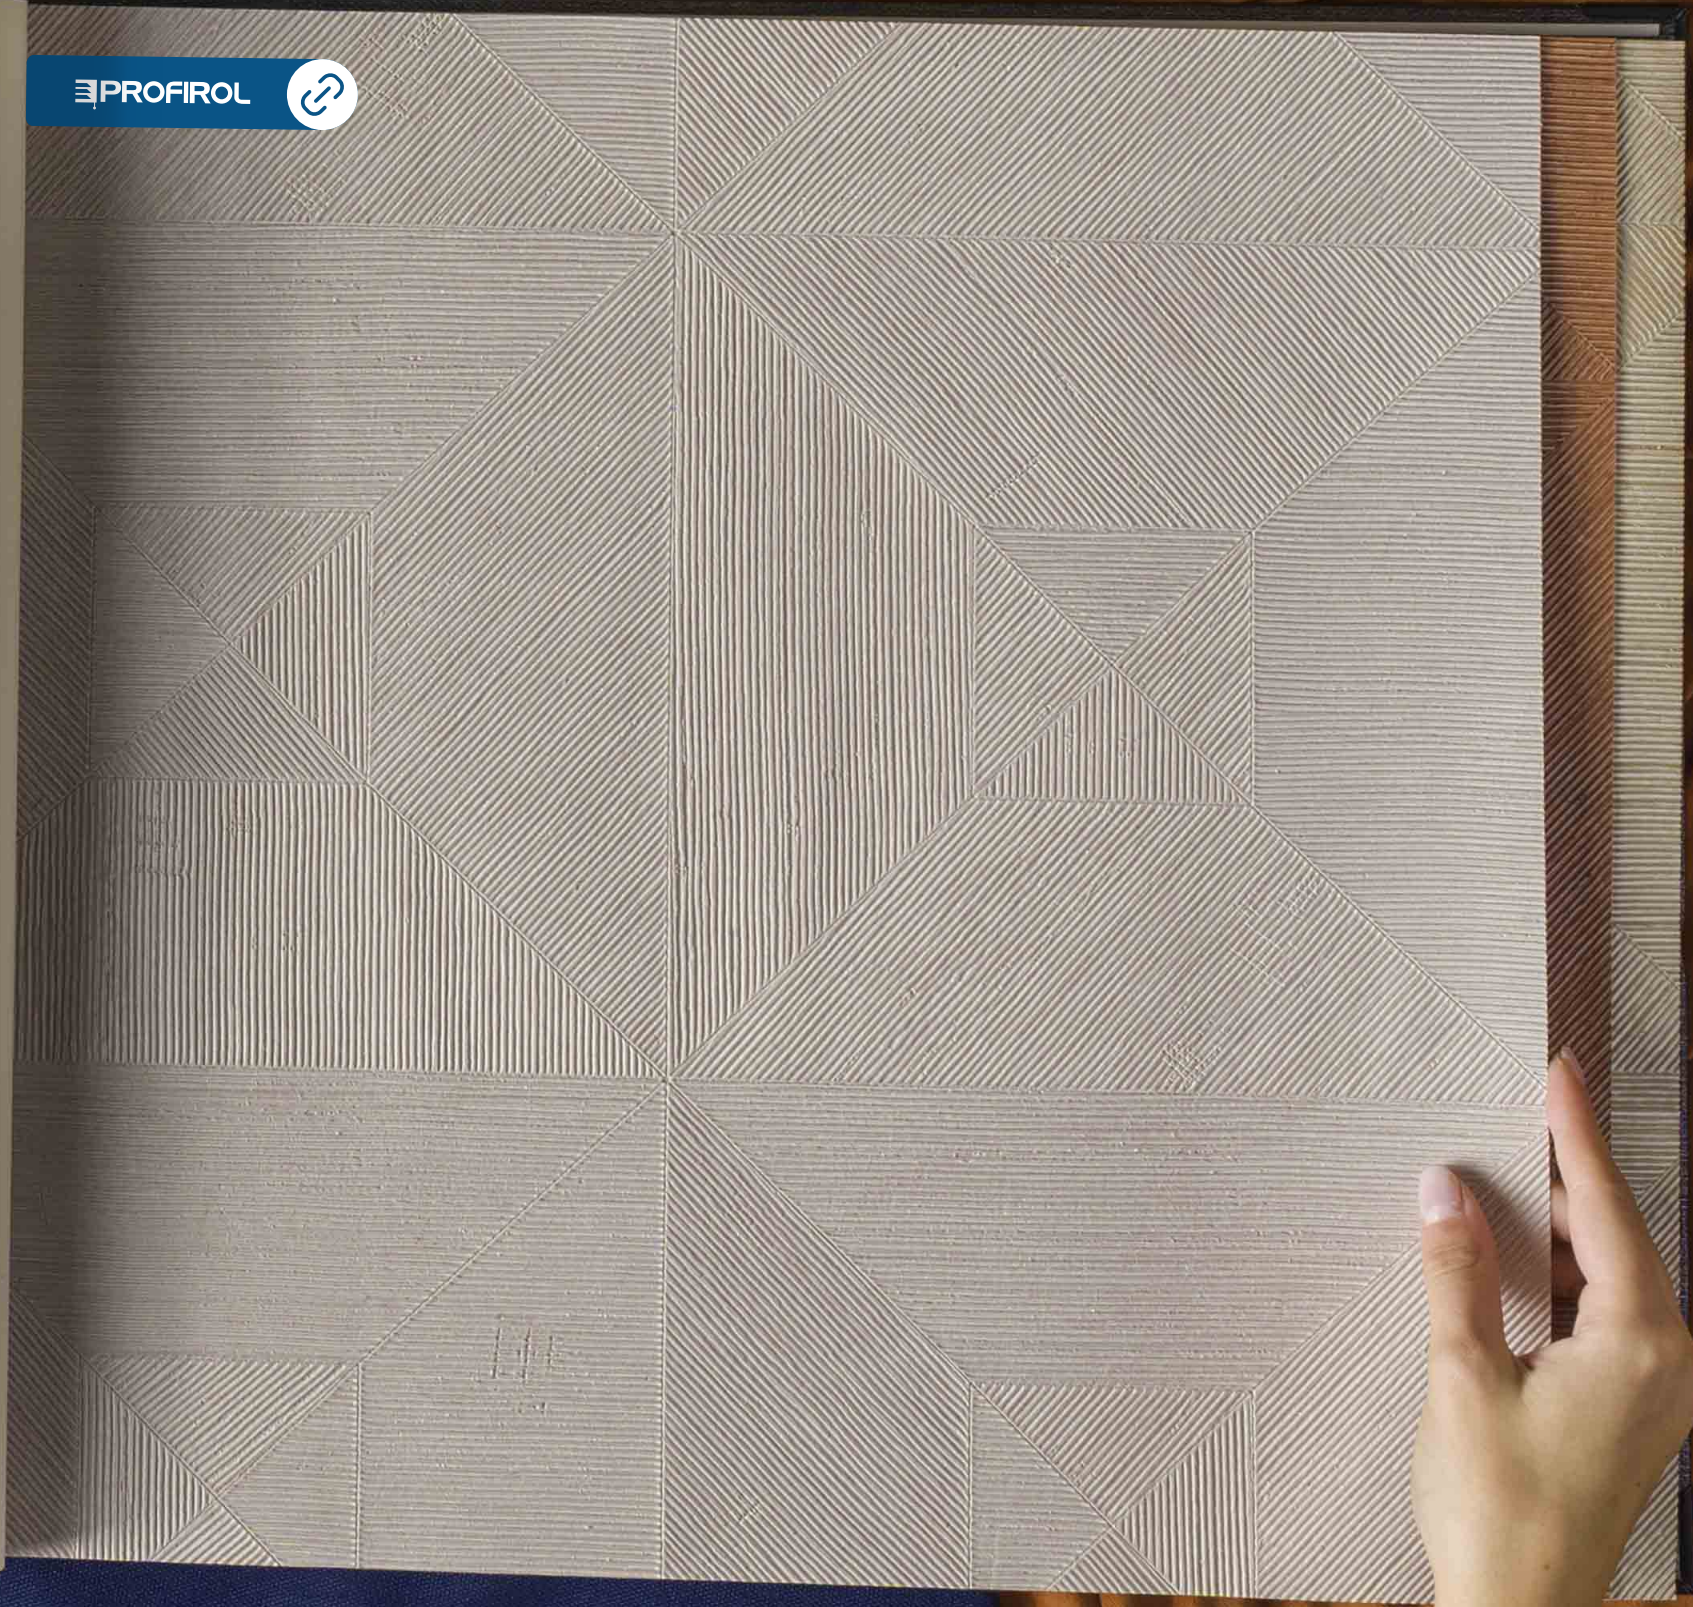

PROFIROL

FOCUS
by
ARTE

26513 SQUARE

PAGE 8

REPEAT: + 70 cm - 27.56"

Copyright ARTE