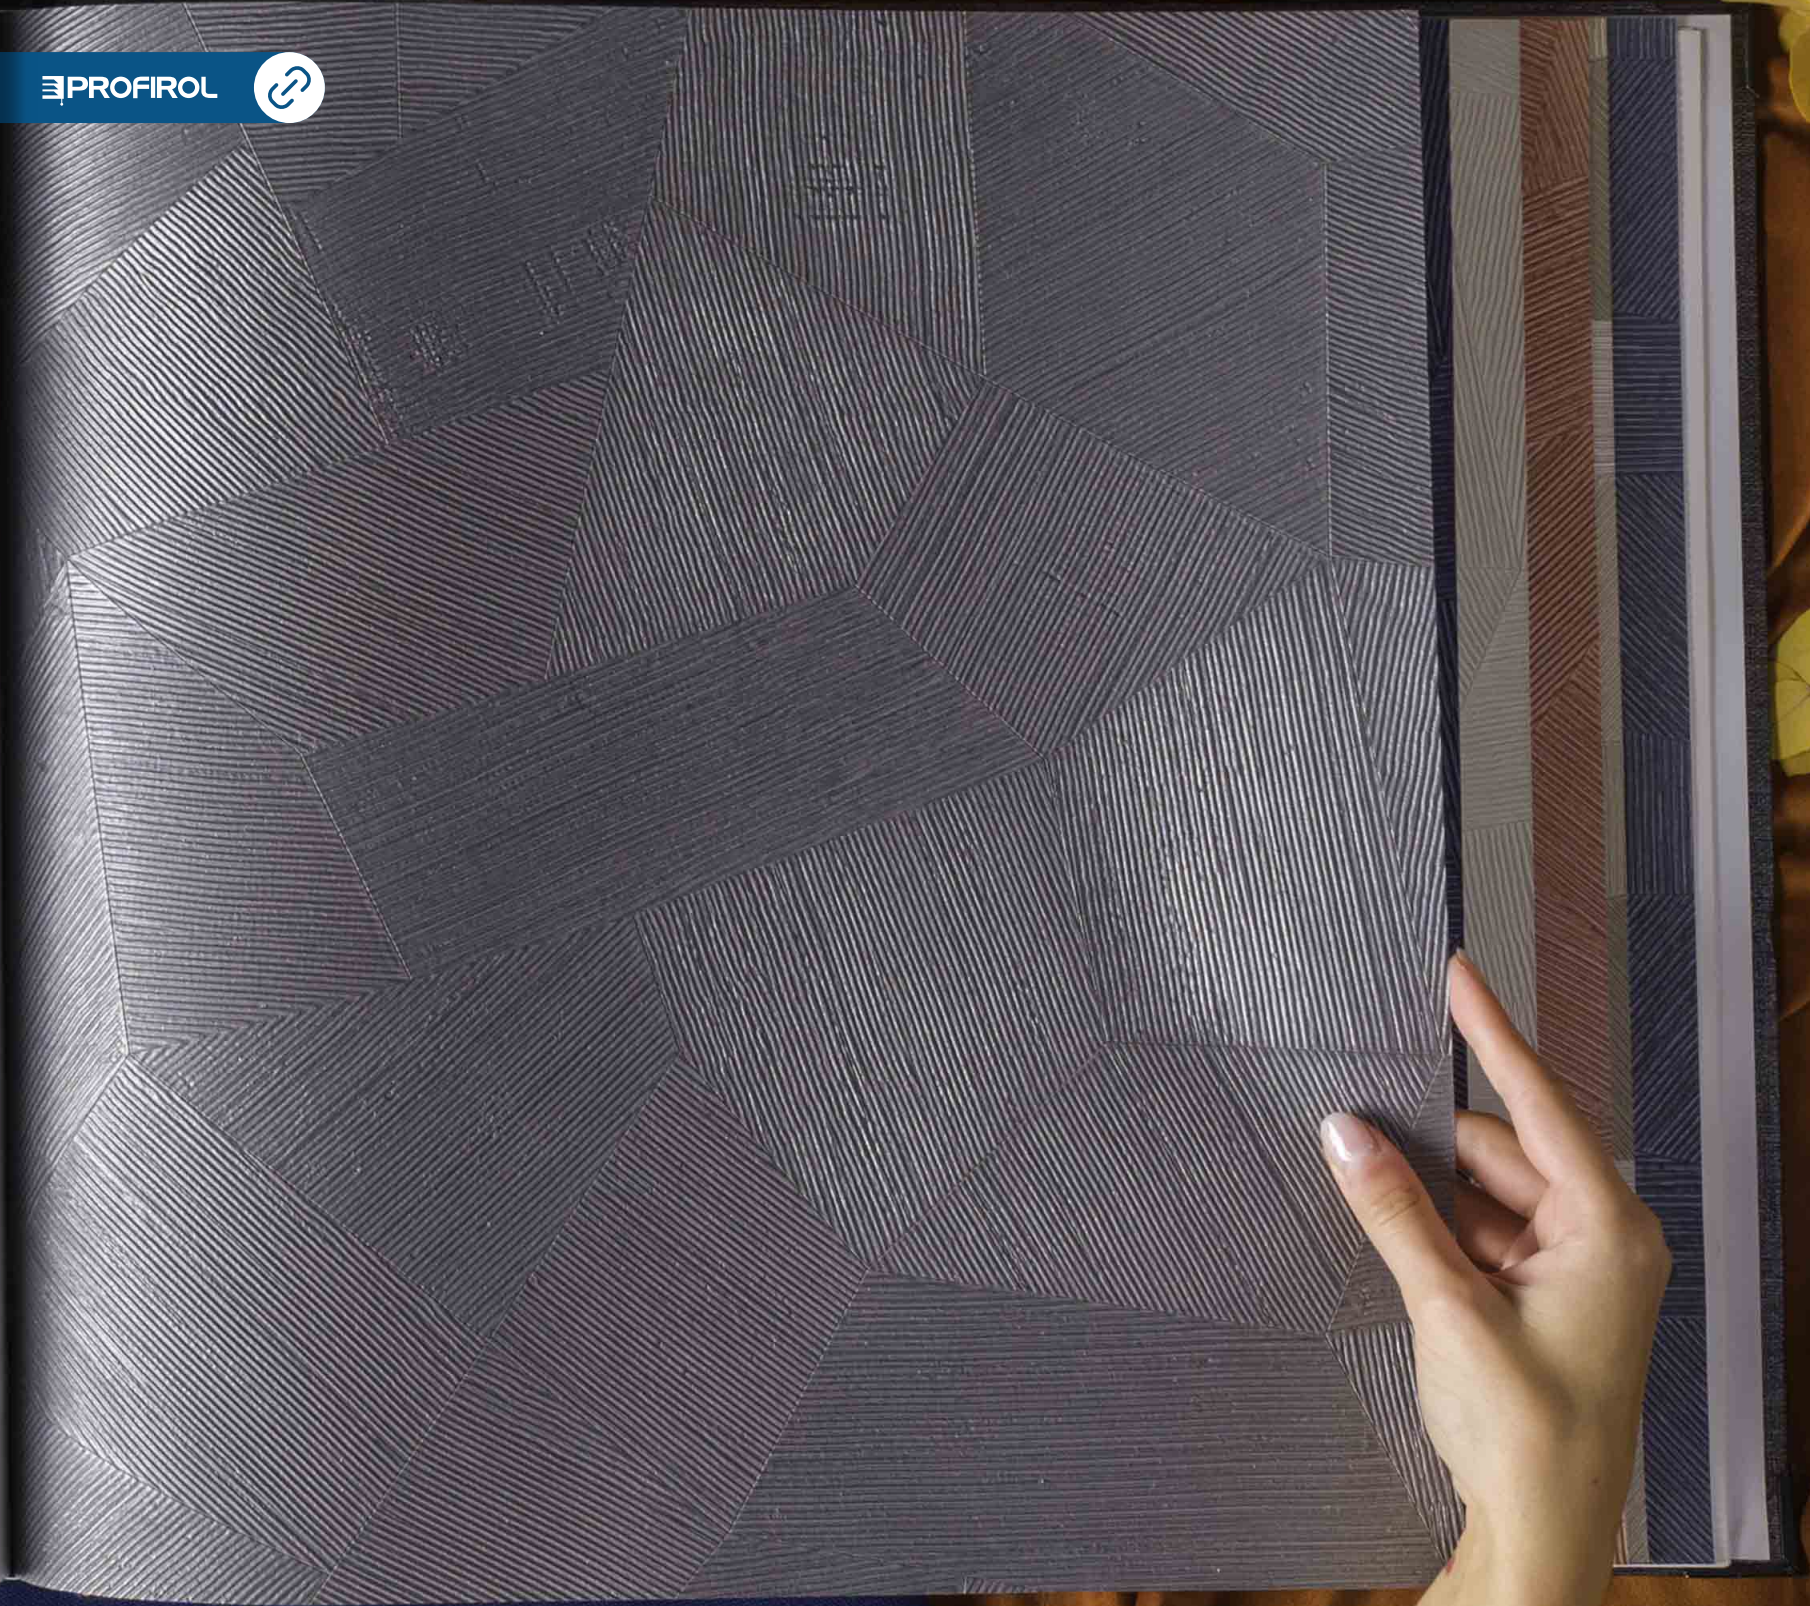

# 75306 FACET  
PAGE 29  
REPEAT: 69 cm - 27.16"

Copyright ARTE®

75301

PROFIROL

FOCUS  
by  
**ARTE**<sup>®</sup>