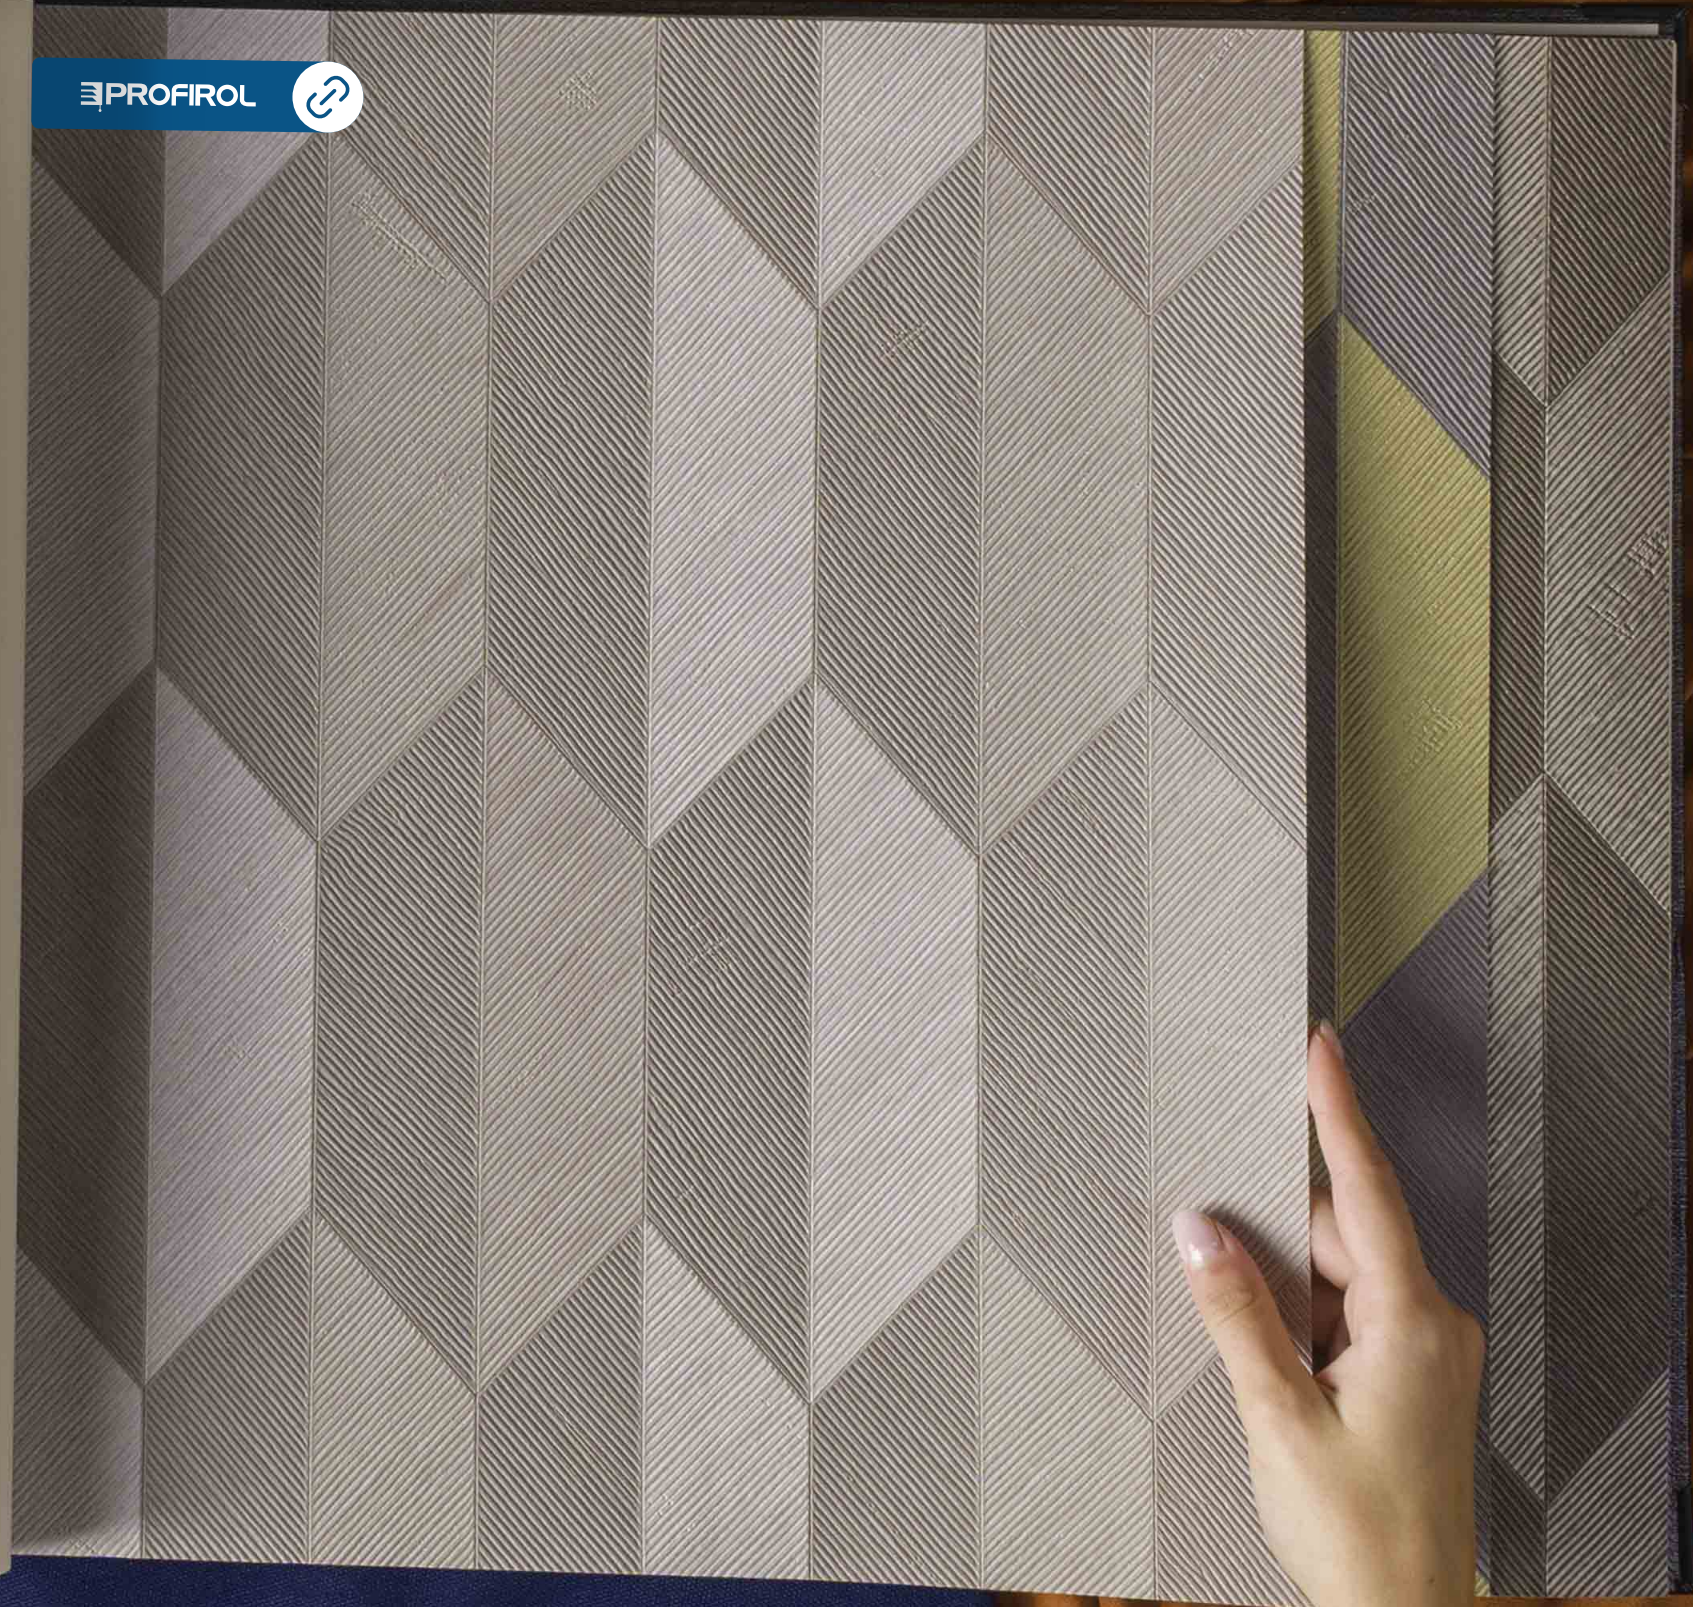

PROFIROL

PROFIROL

PROFIROL

FOCUS  
by  
**ARTE**<sup>®</sup>

26525 ARROW  
PAGE 12  
REPEAT: 4 30cm x 1.81m

PROFIROL

FOCUS  
by  
**ARTE**<sup>®</sup>