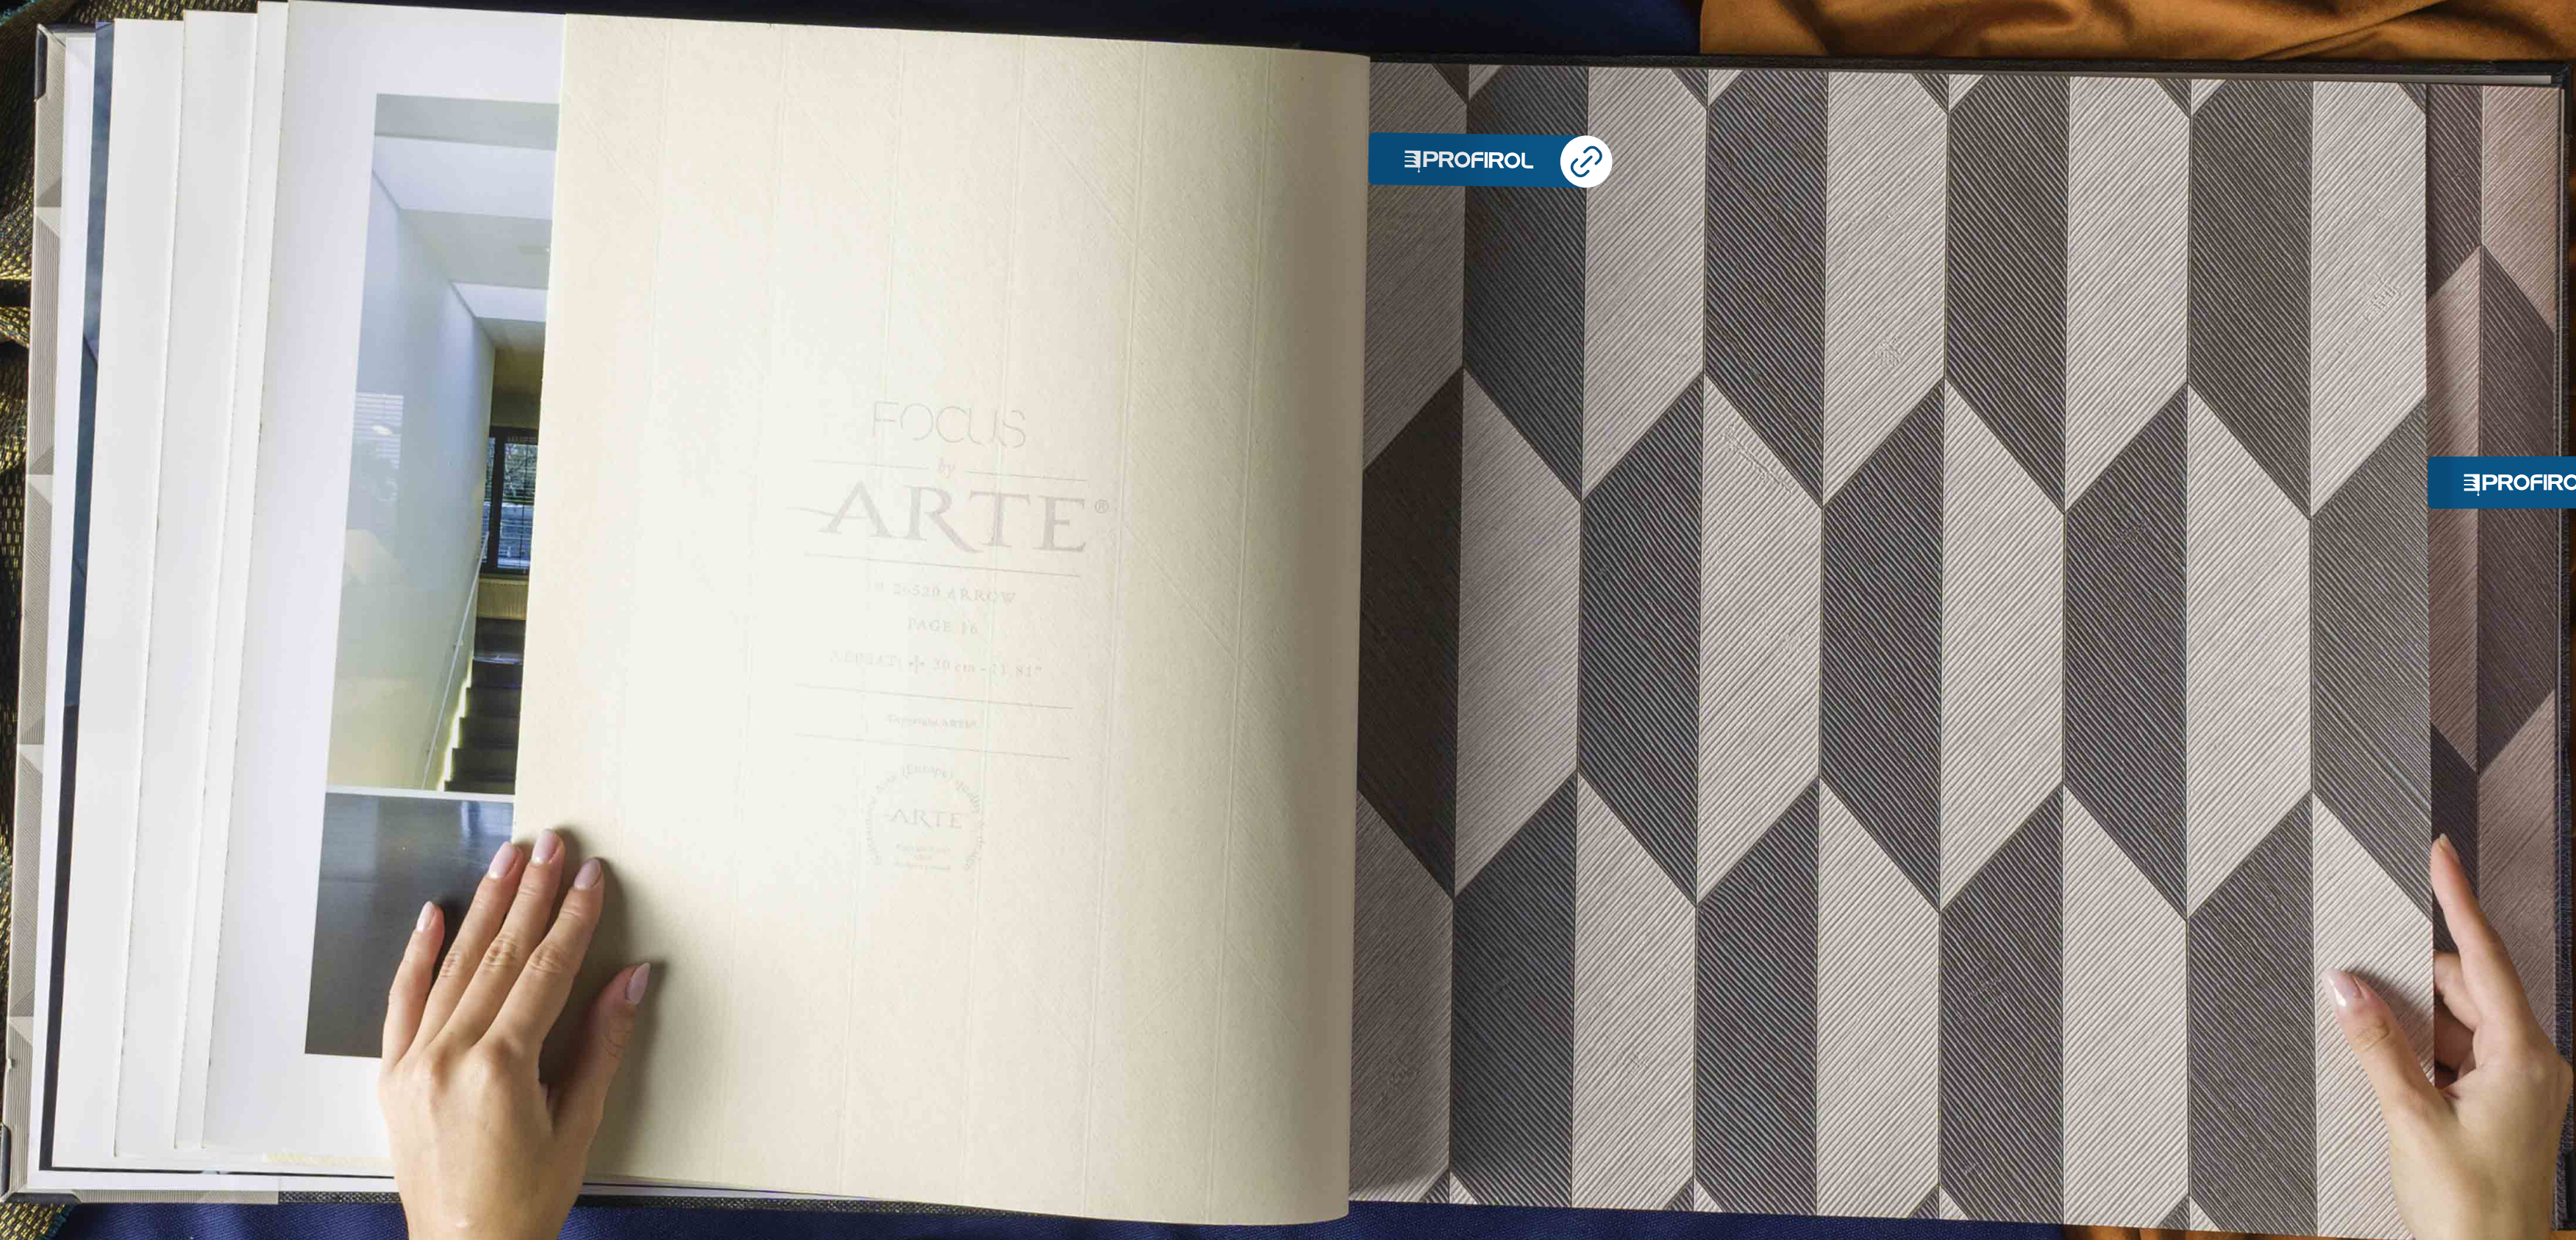

# 26524 ARROW  
PAGE 14  
REPEAT: 30 cm - 11.81"

Color: ARTE

26523

PROFIROL 

PROFIROL 

PROFIROL 

PROFIROL 

FOCUS  
by  
ARTE®