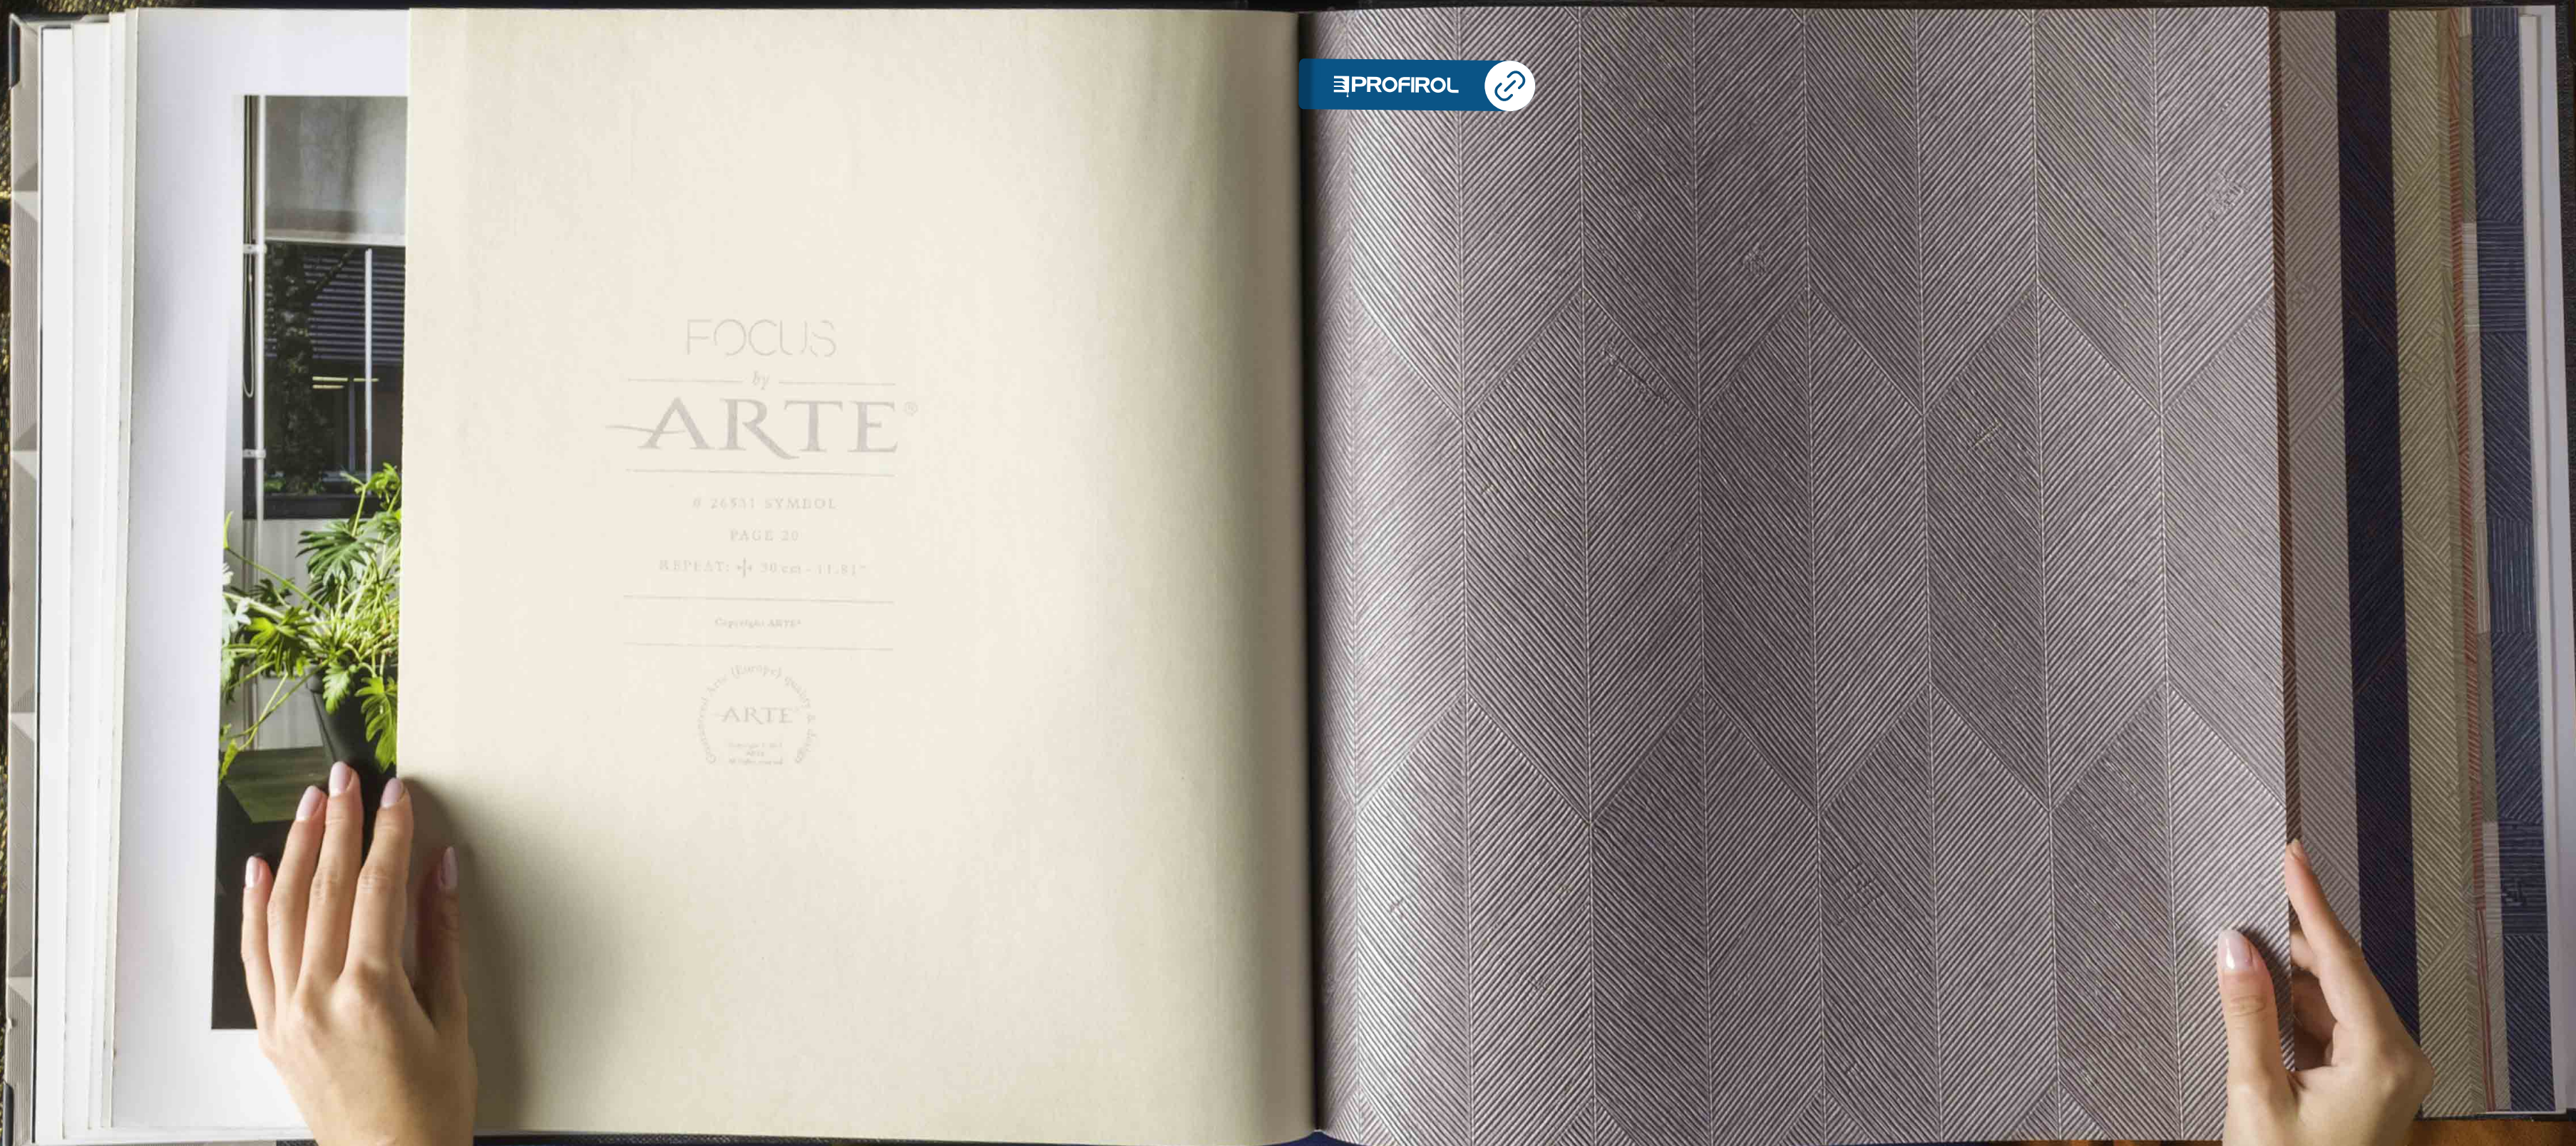

FOCUS
by
ARTE®

26531 SYMBOL
PAGE 20
REPEAT: 30 cm - 11.81"