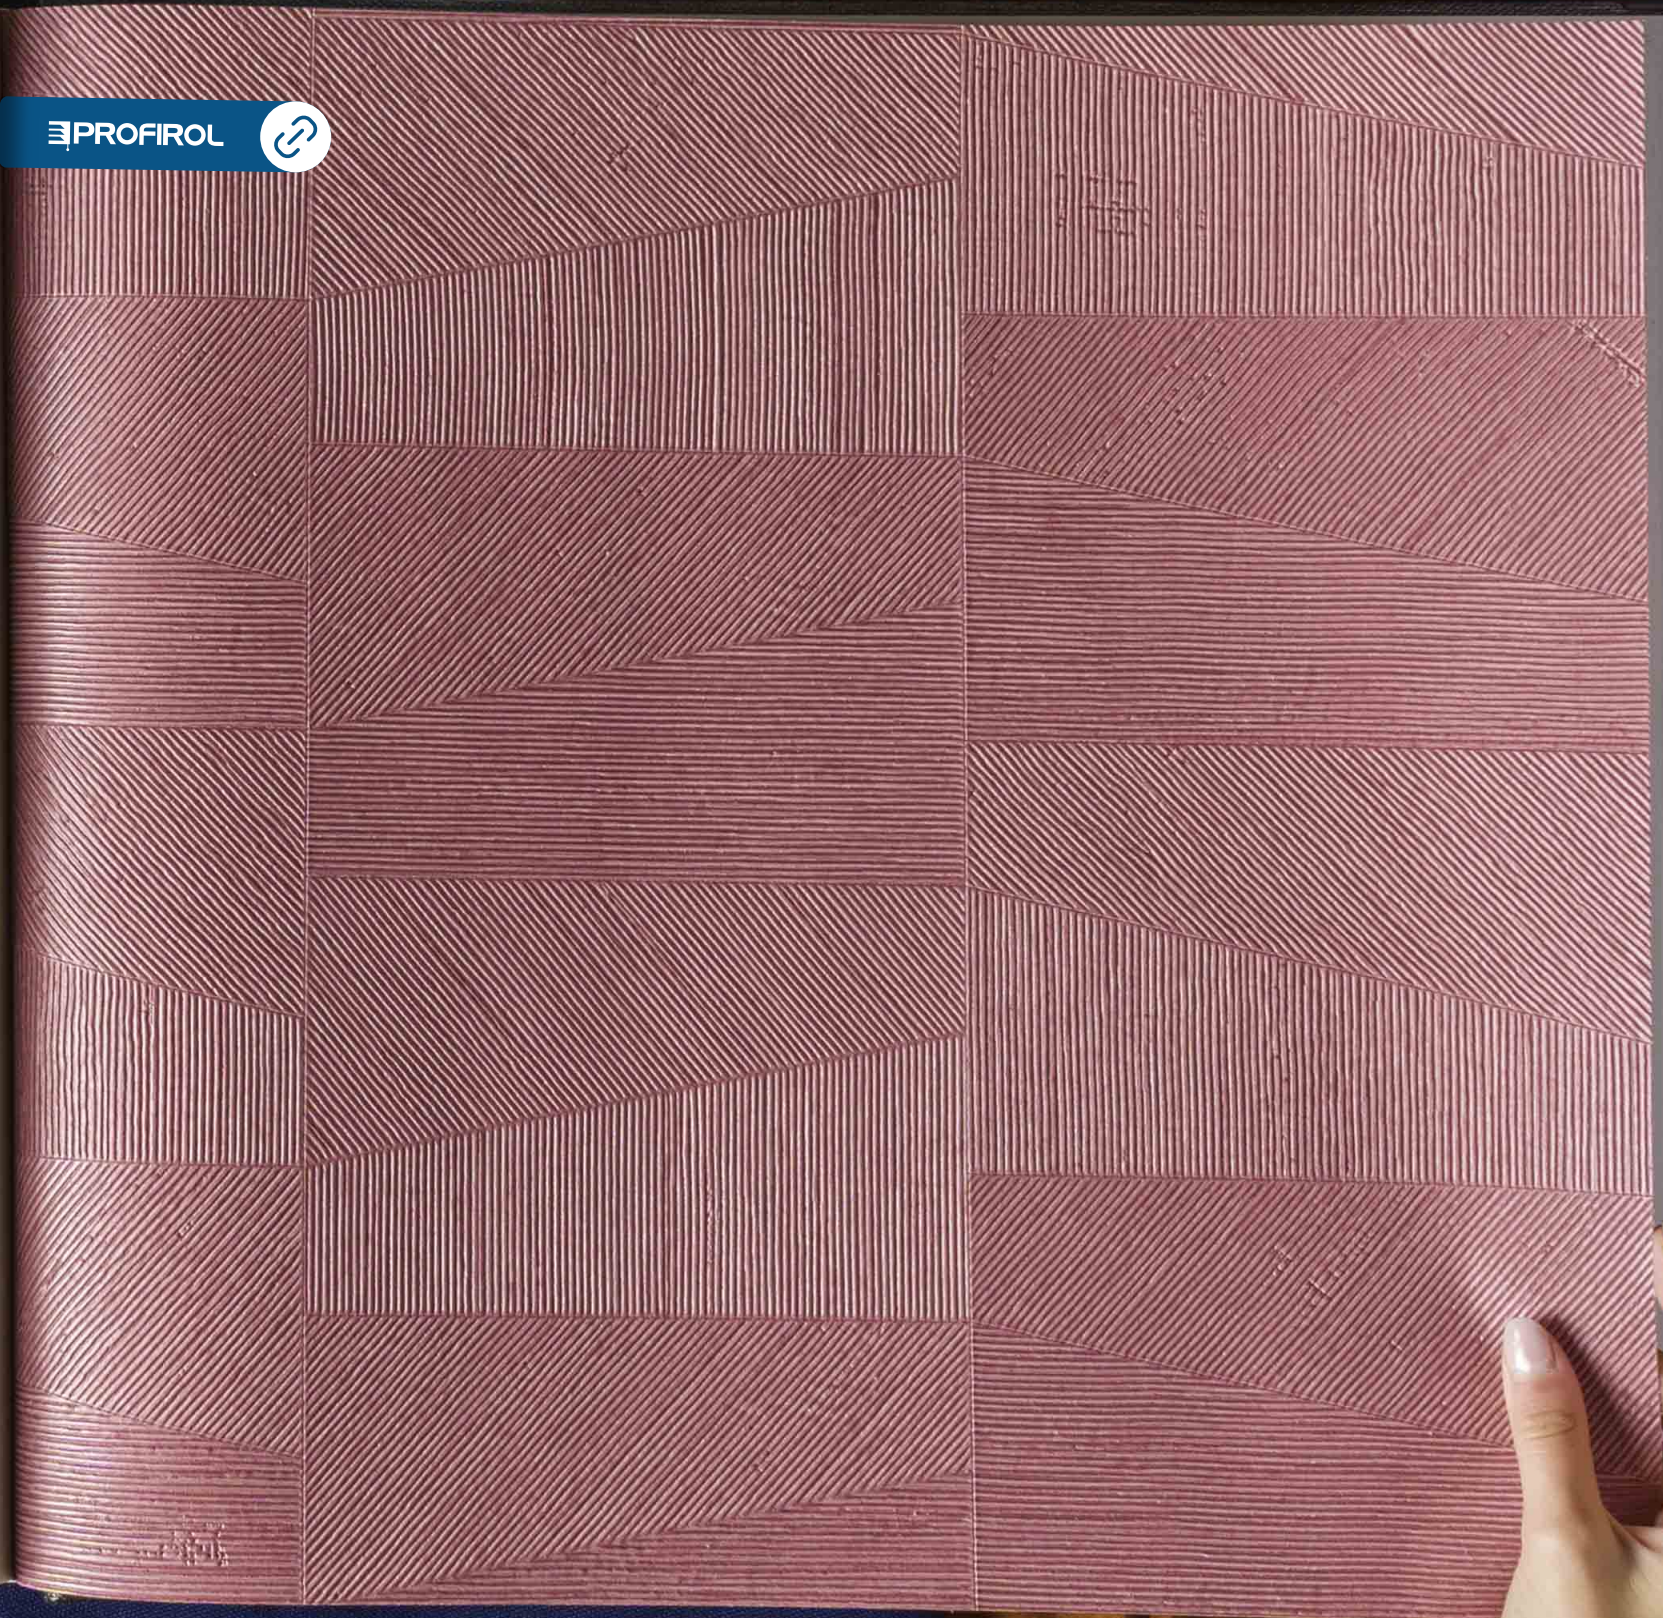

# 26564 TRAPEZIUM

PAGE 43

REPEAT: •• 23.34 cm - 9.19"

Copyright ARTE<sup>®</sup>

PROFIROL

FOCUS  
by  
ARTE®