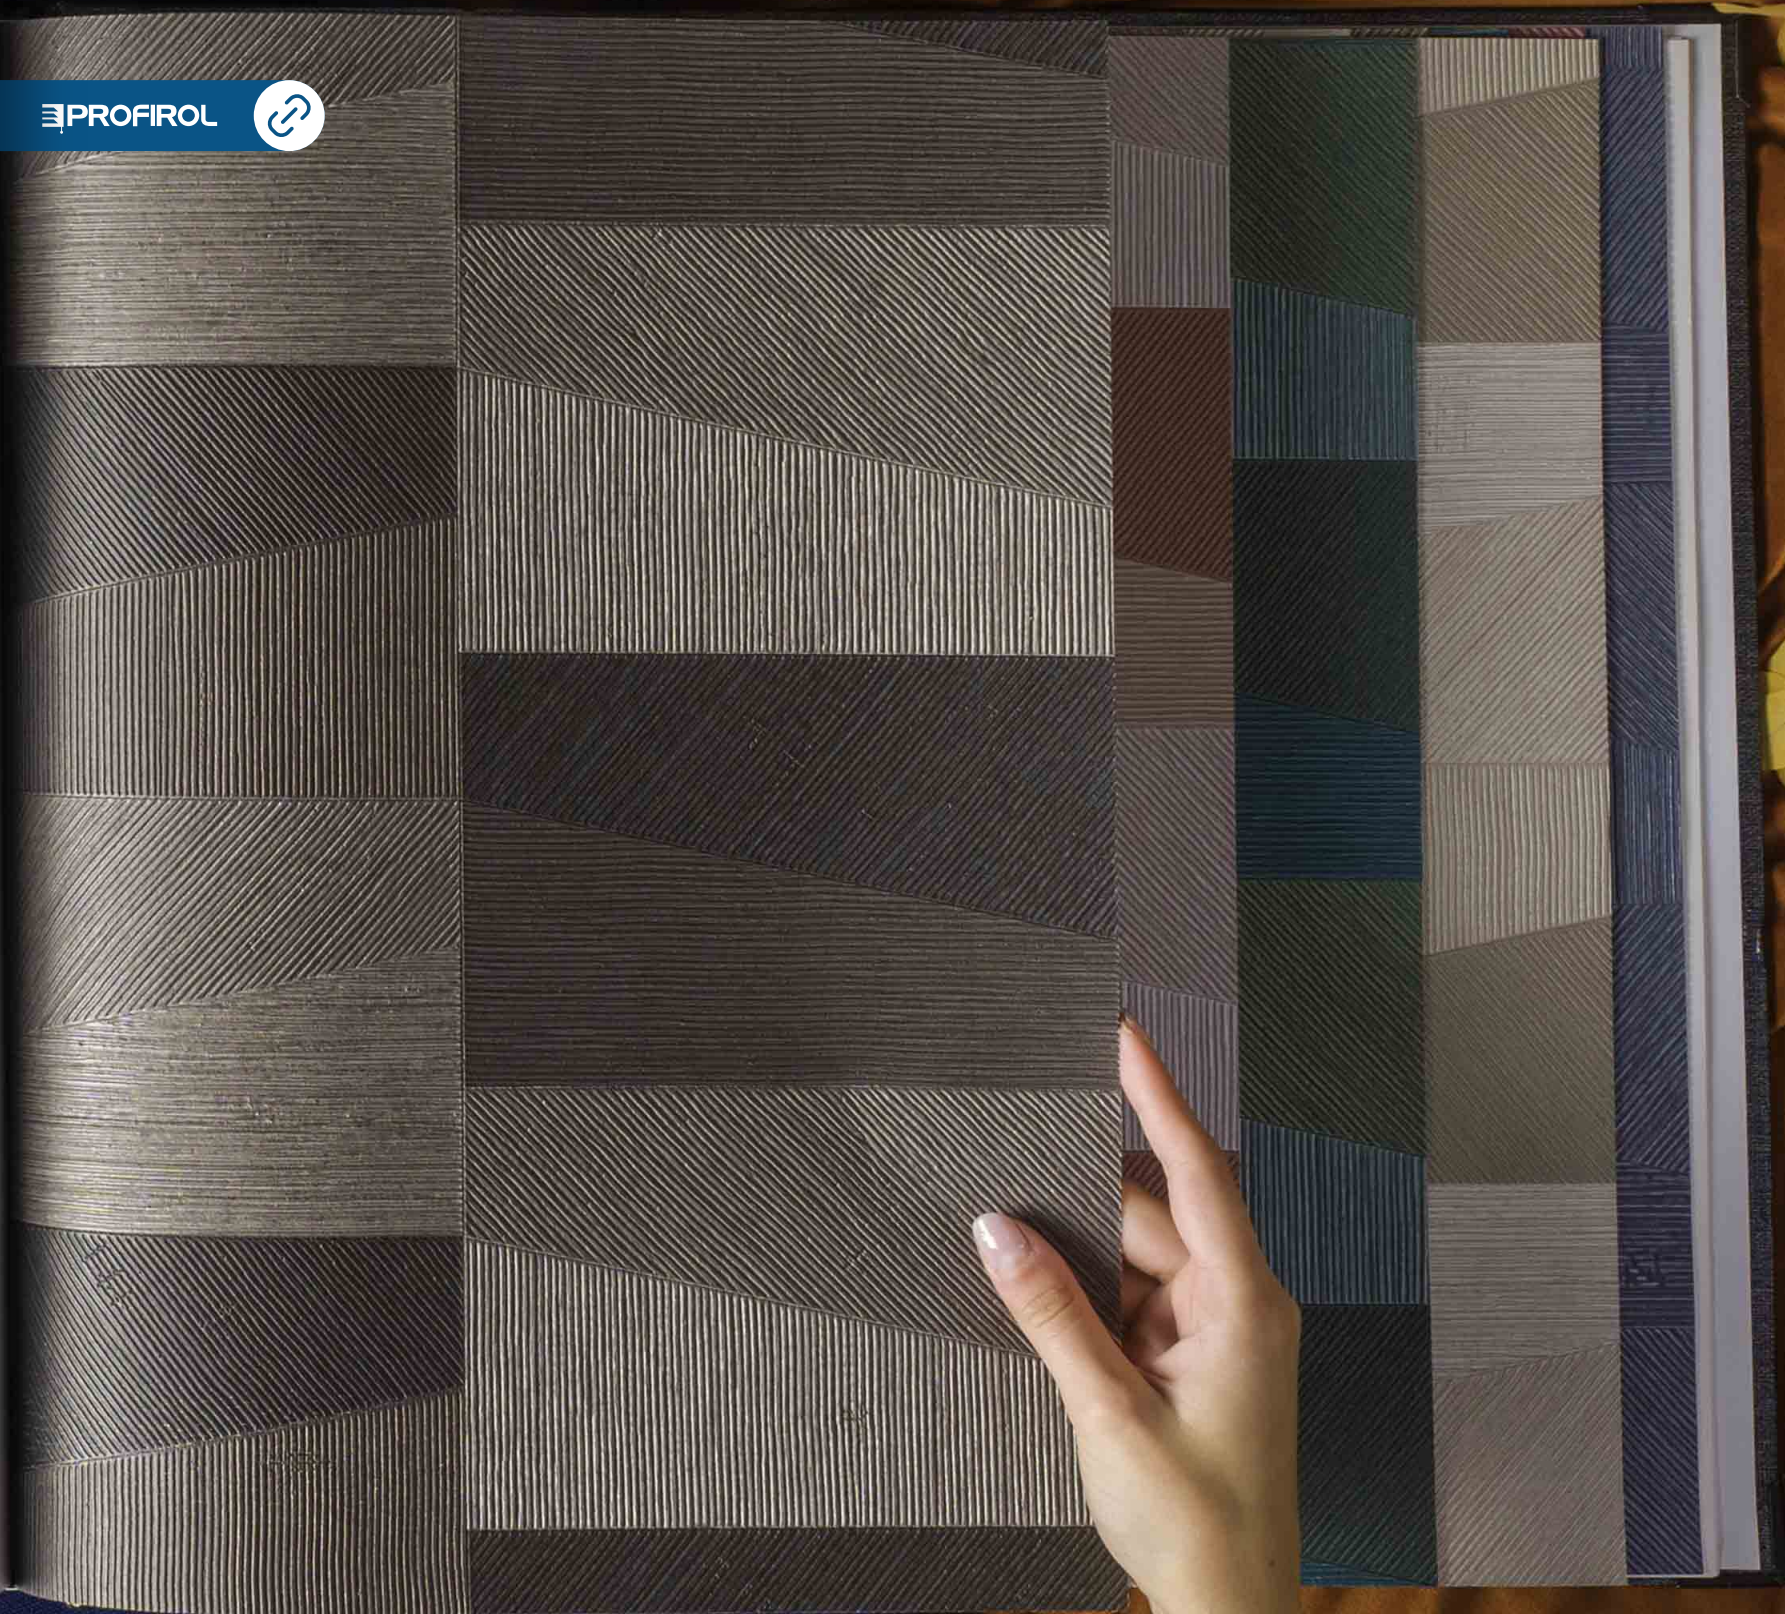

# 75302 FACET

PAGE 35

REPEAT:  69 cm - 27.16"

Copyright ARTE

26542

PROFIROL

FOCUS  
by  
**ARTE**

W 1052 POLYTRON  
PAGE 11  
ARTEAL + 2014/15/16/17  
POLYTRON