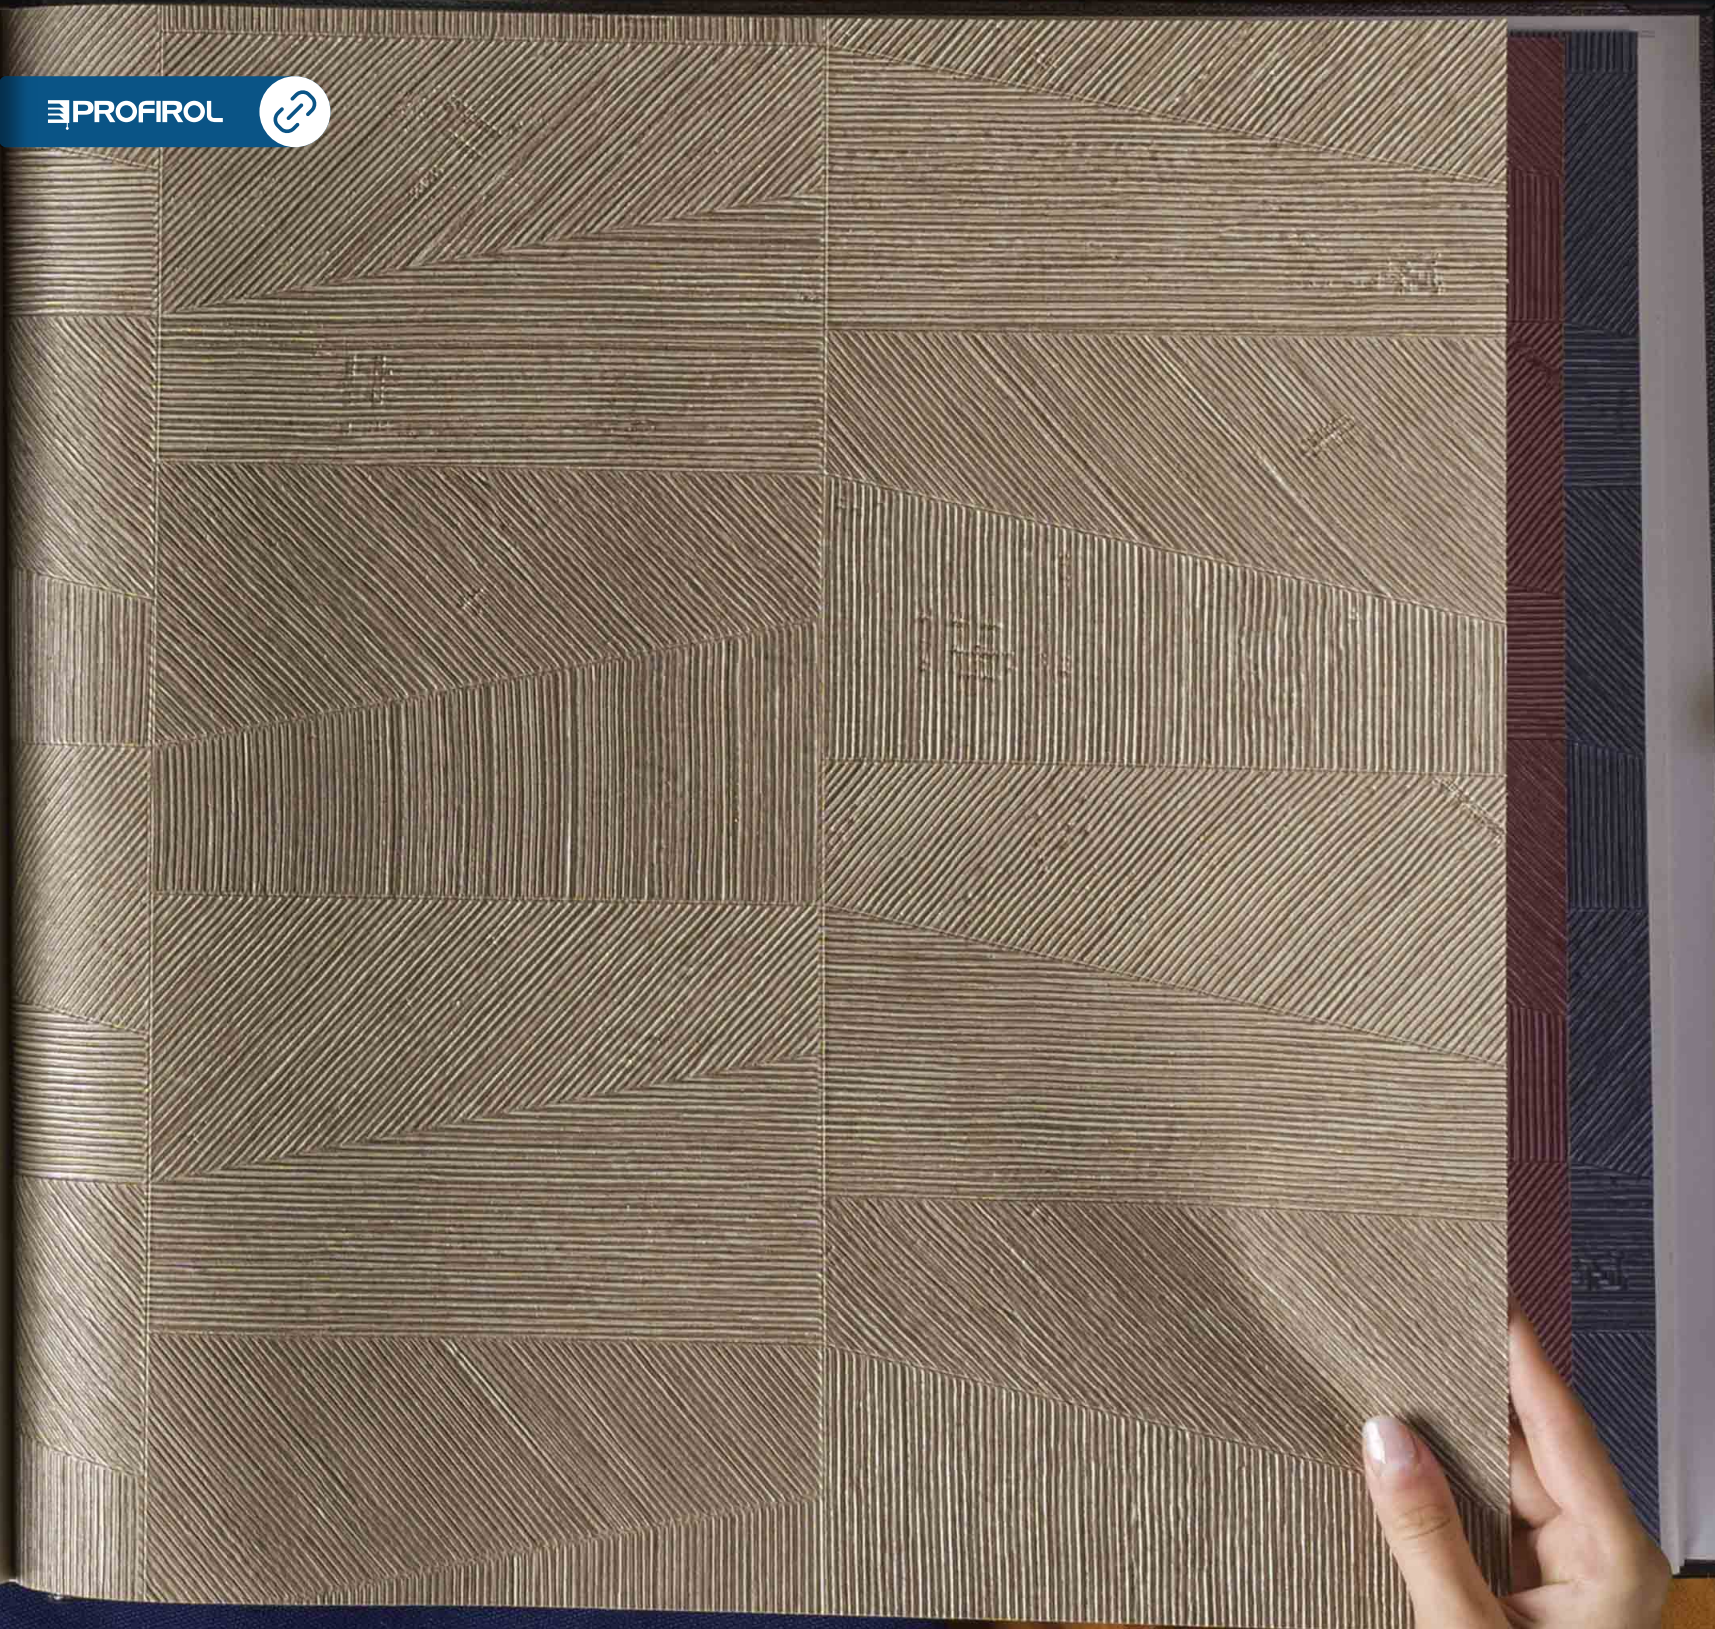

# 26562 TRAPEZIUM

PAGE 41

REPEAT:  $\frac{1}{4}$  23,34 cm - 9,19"

Copyright ARTE<sup>®</sup>

PROFIROL

FOCUS  
by  
**ARTE**®