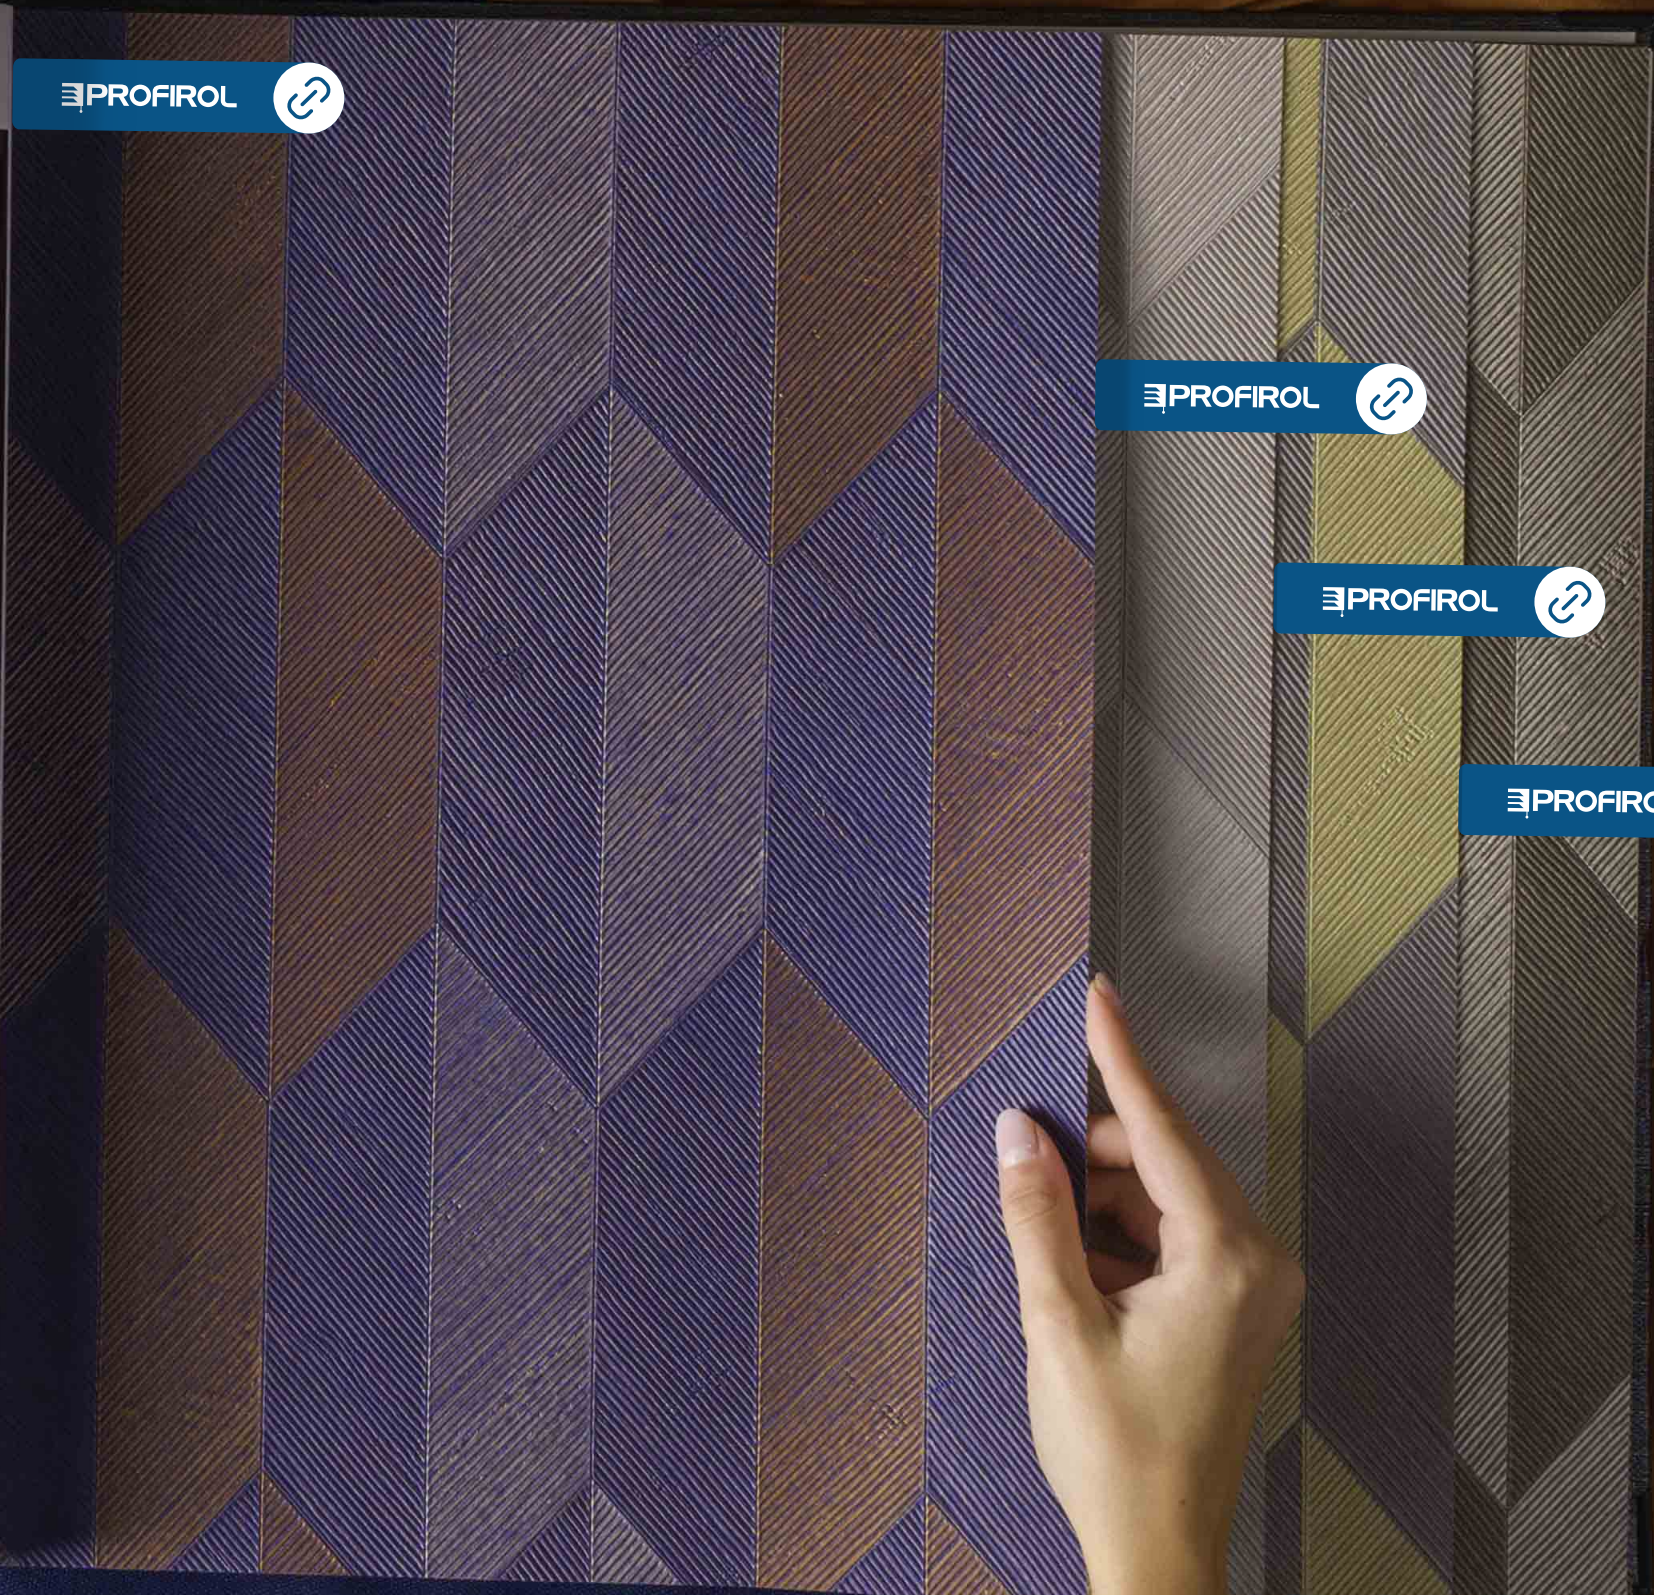

PROFIROL

PROFIROL

PROFIROL