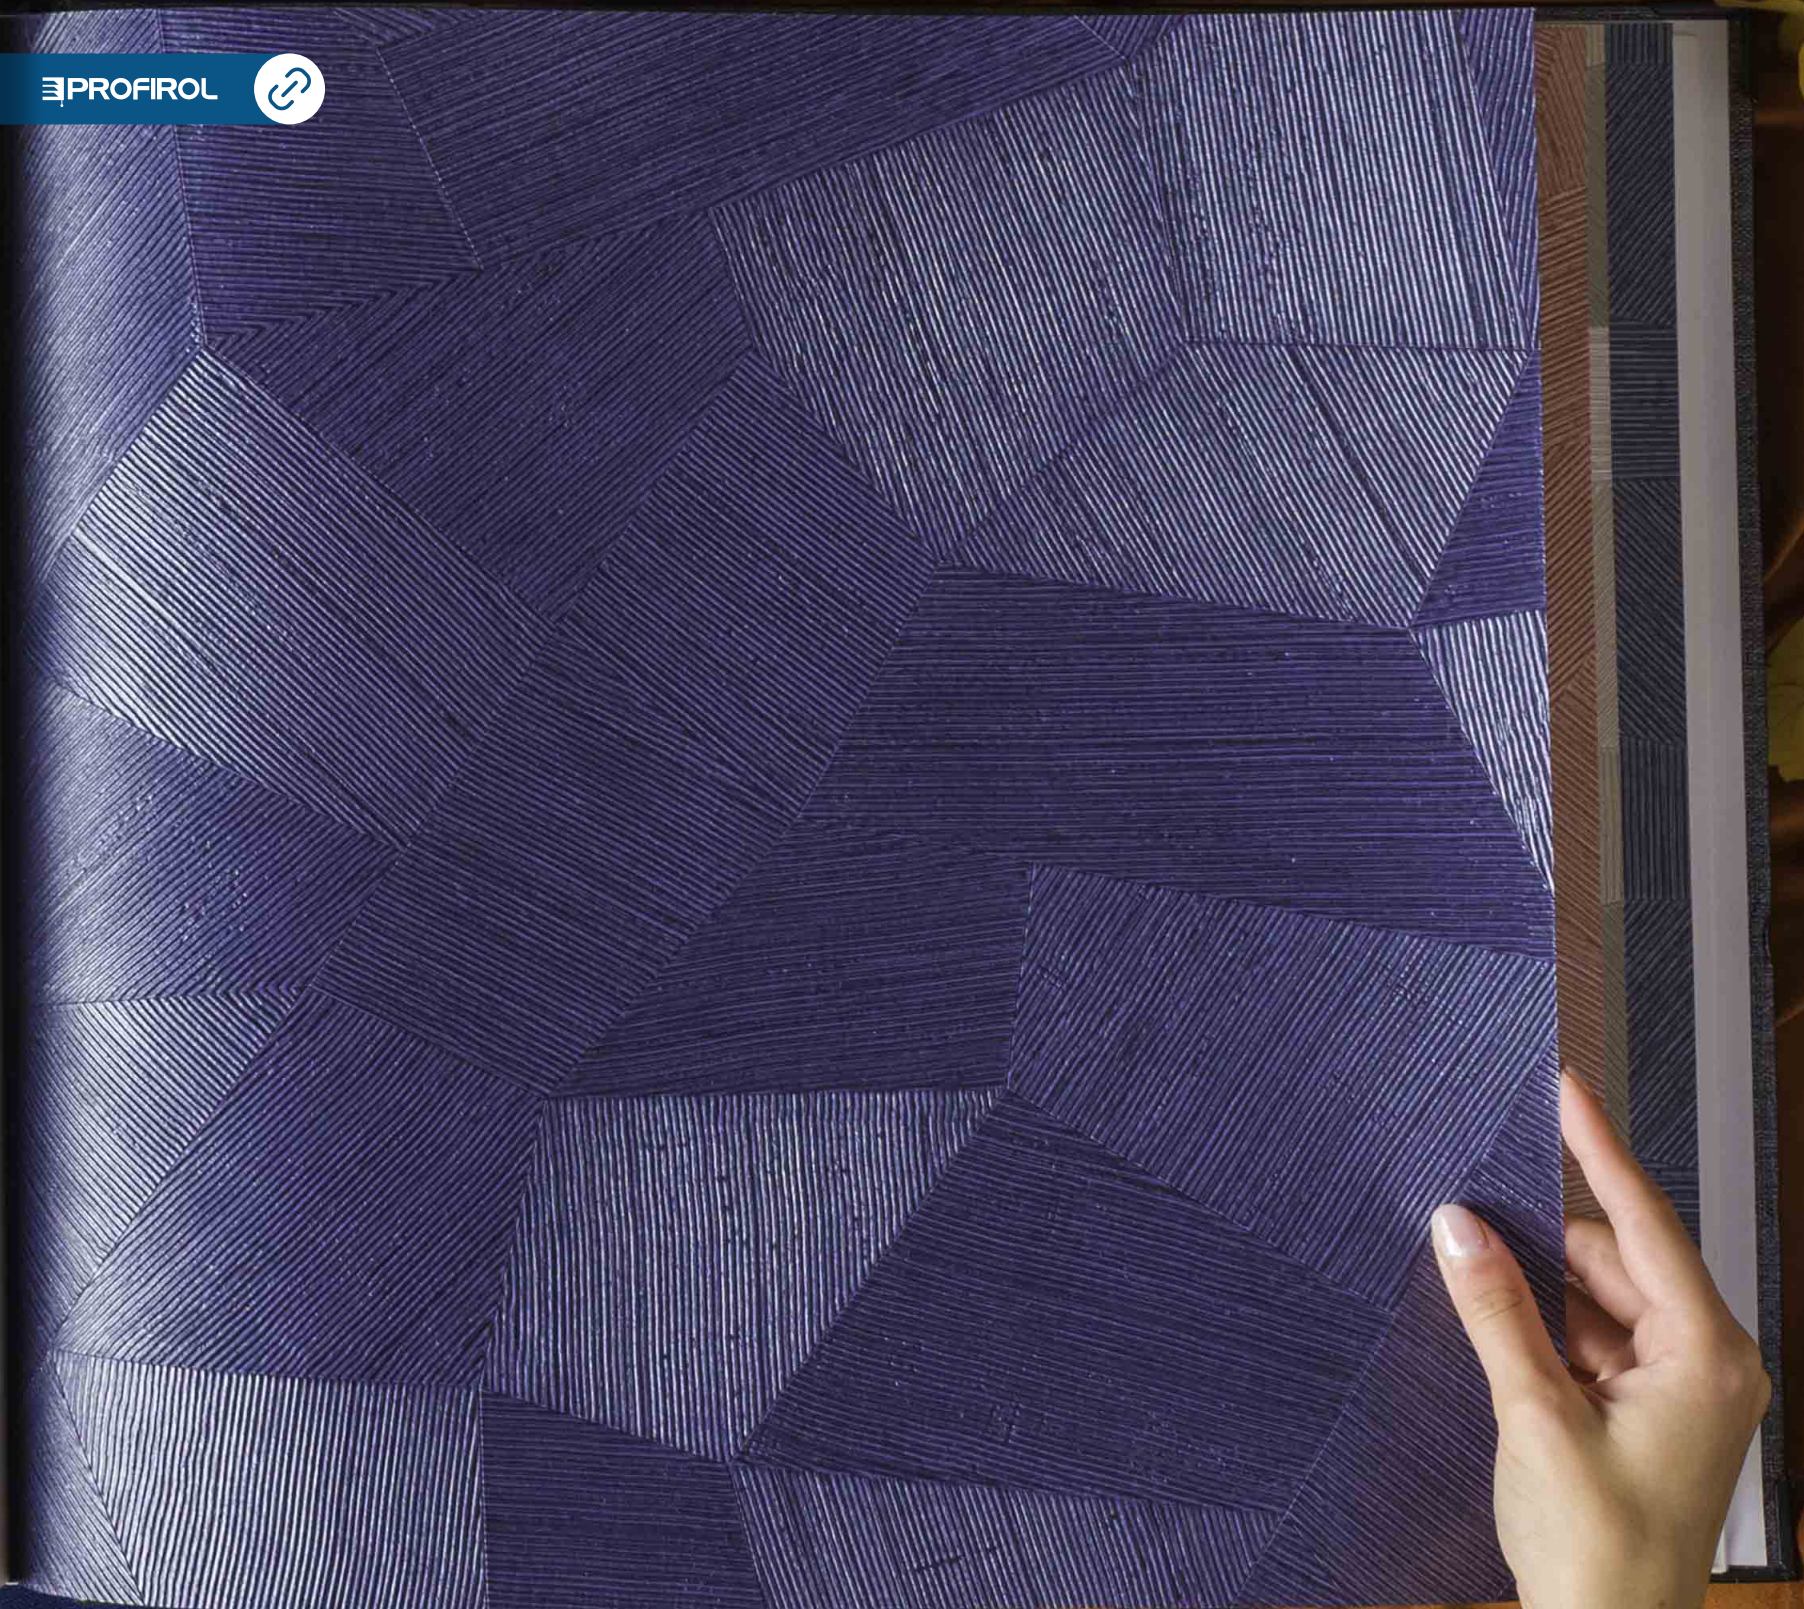

PROFIROL

FOCUS
by
ARTE®

26540 FACET

PAGE 31

REPEAT: $\approx$ 69 cm - 27.16"

Copyright ARTE®