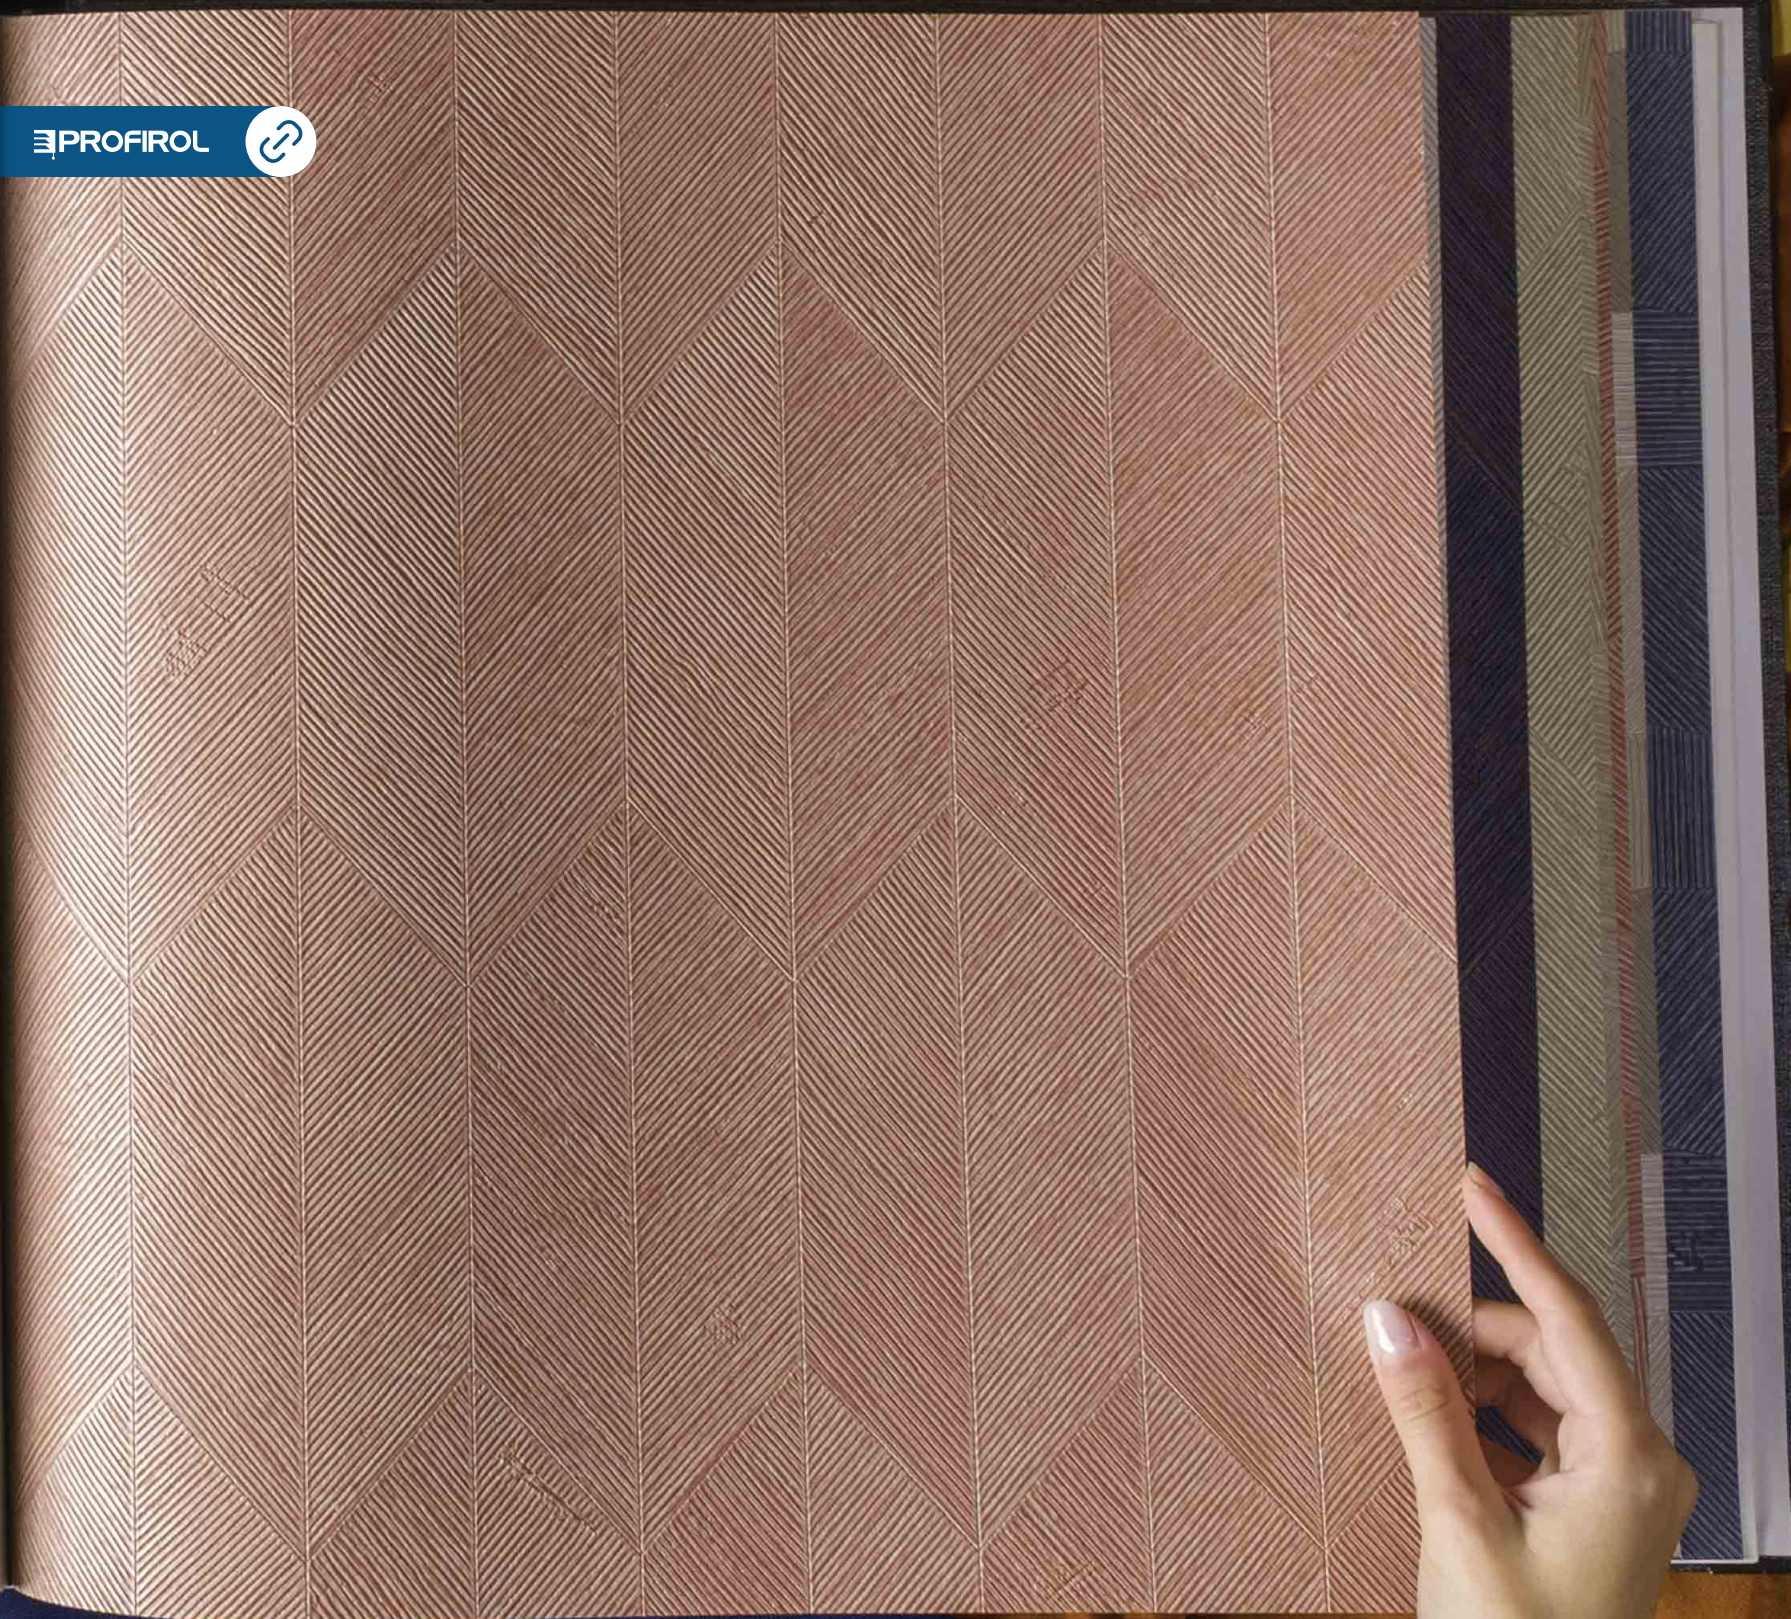

FOCUS
by
ARTE®

26532 SYMBOL

PAGE 21

REPEAT: 33 cm - 11.81"

Copyright ARTE®