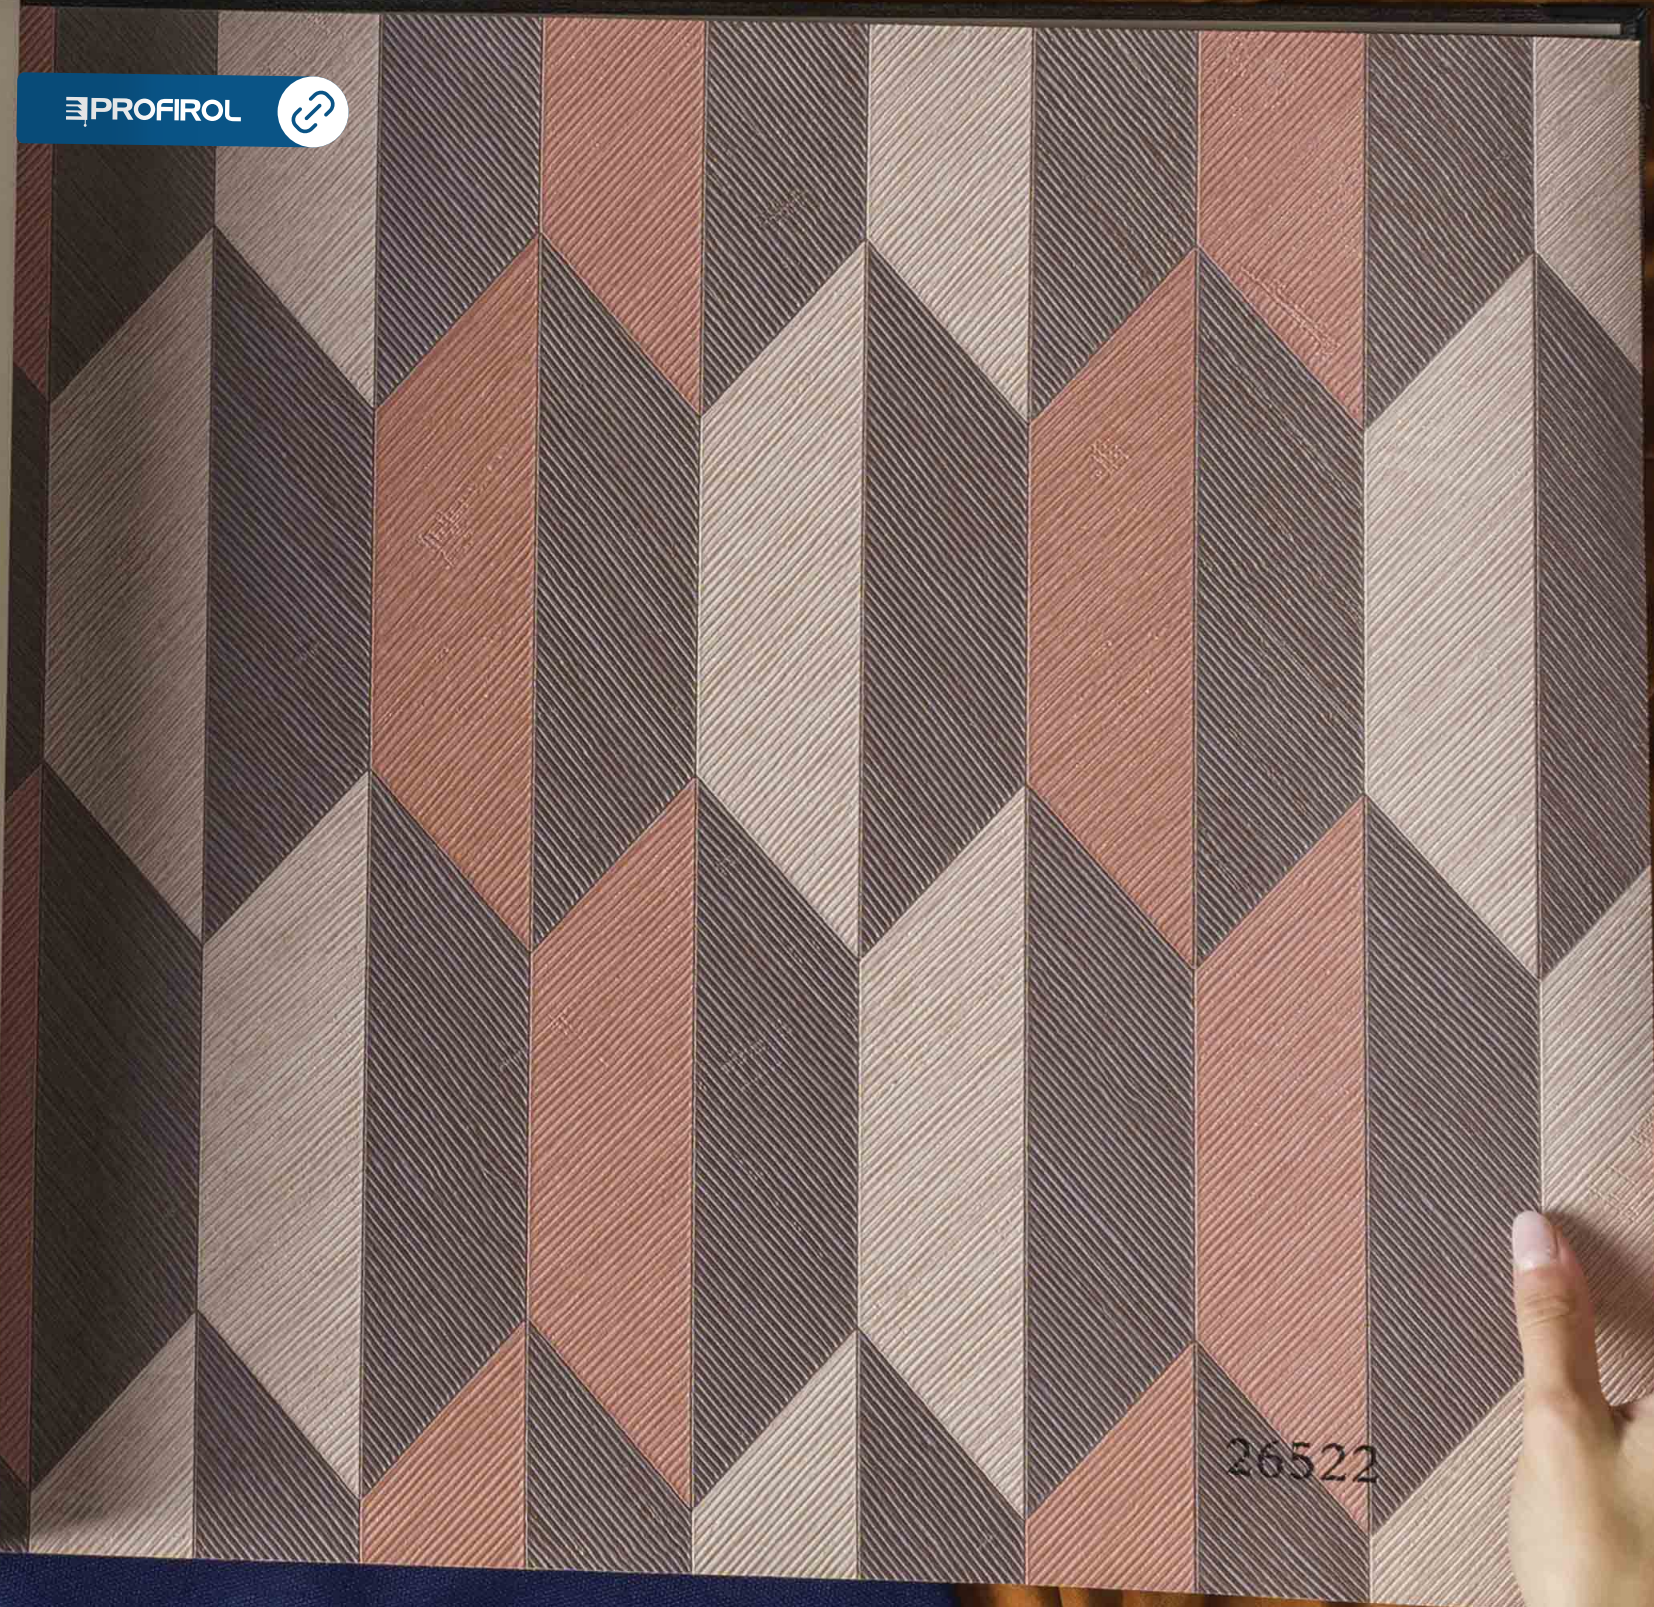

FOCUS
by
ARTE®

26521 ARROW
PAGE 17
REPEAT: 30 cm - 11.81"

Copyright ARTE®

26522