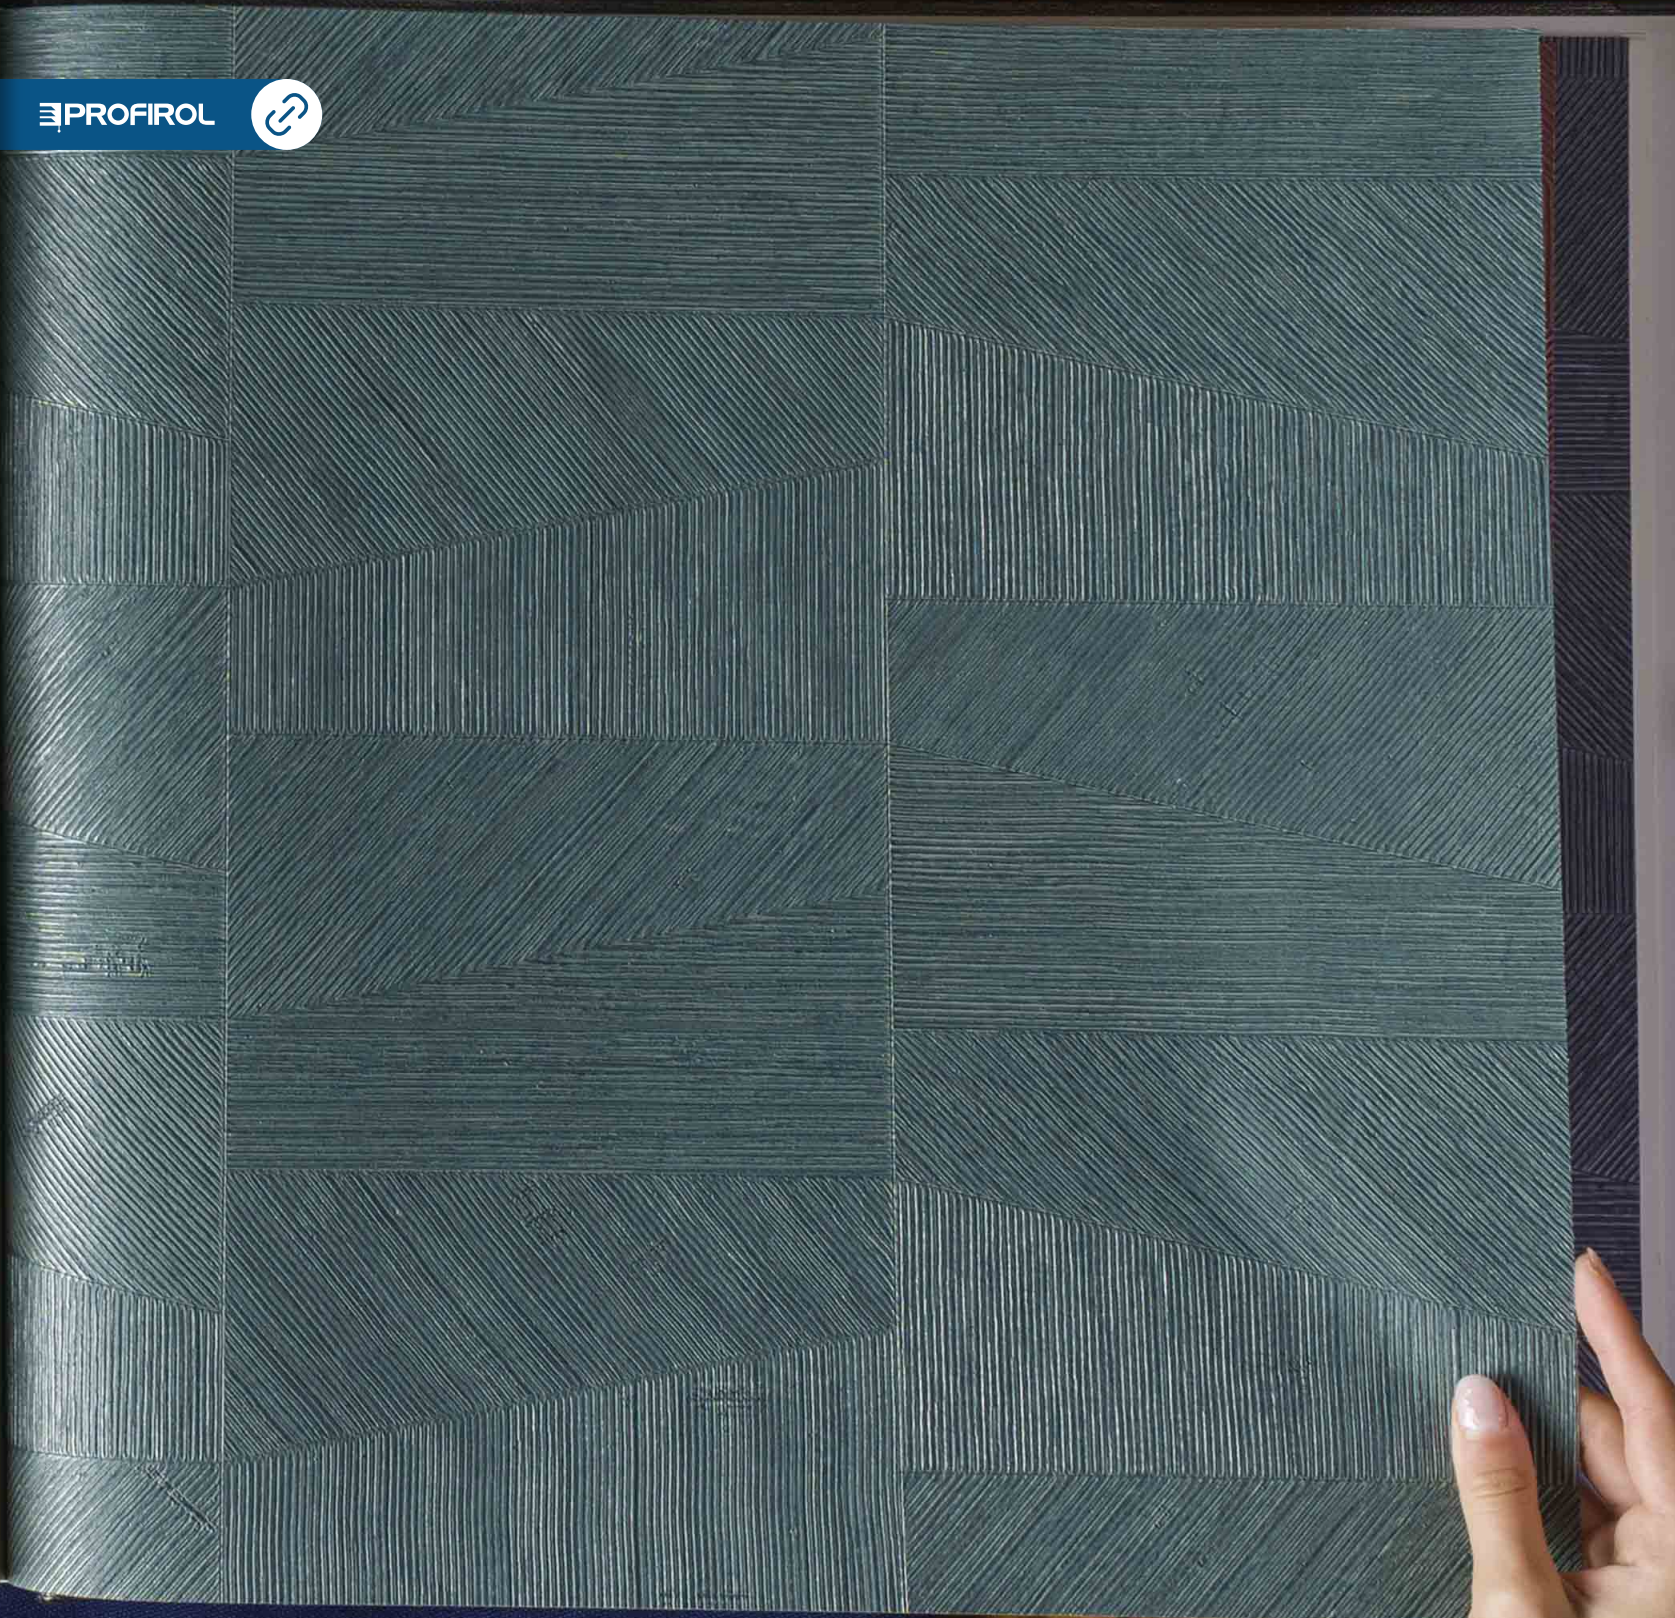

# 26563 TRAPEZIUM

PAGE 42

REPEAT: 23,34 cm - 9,19"

Copyright ARTE®

PROFIROL

FOCUS  
by  
**ARTE**<sup>®</sup>