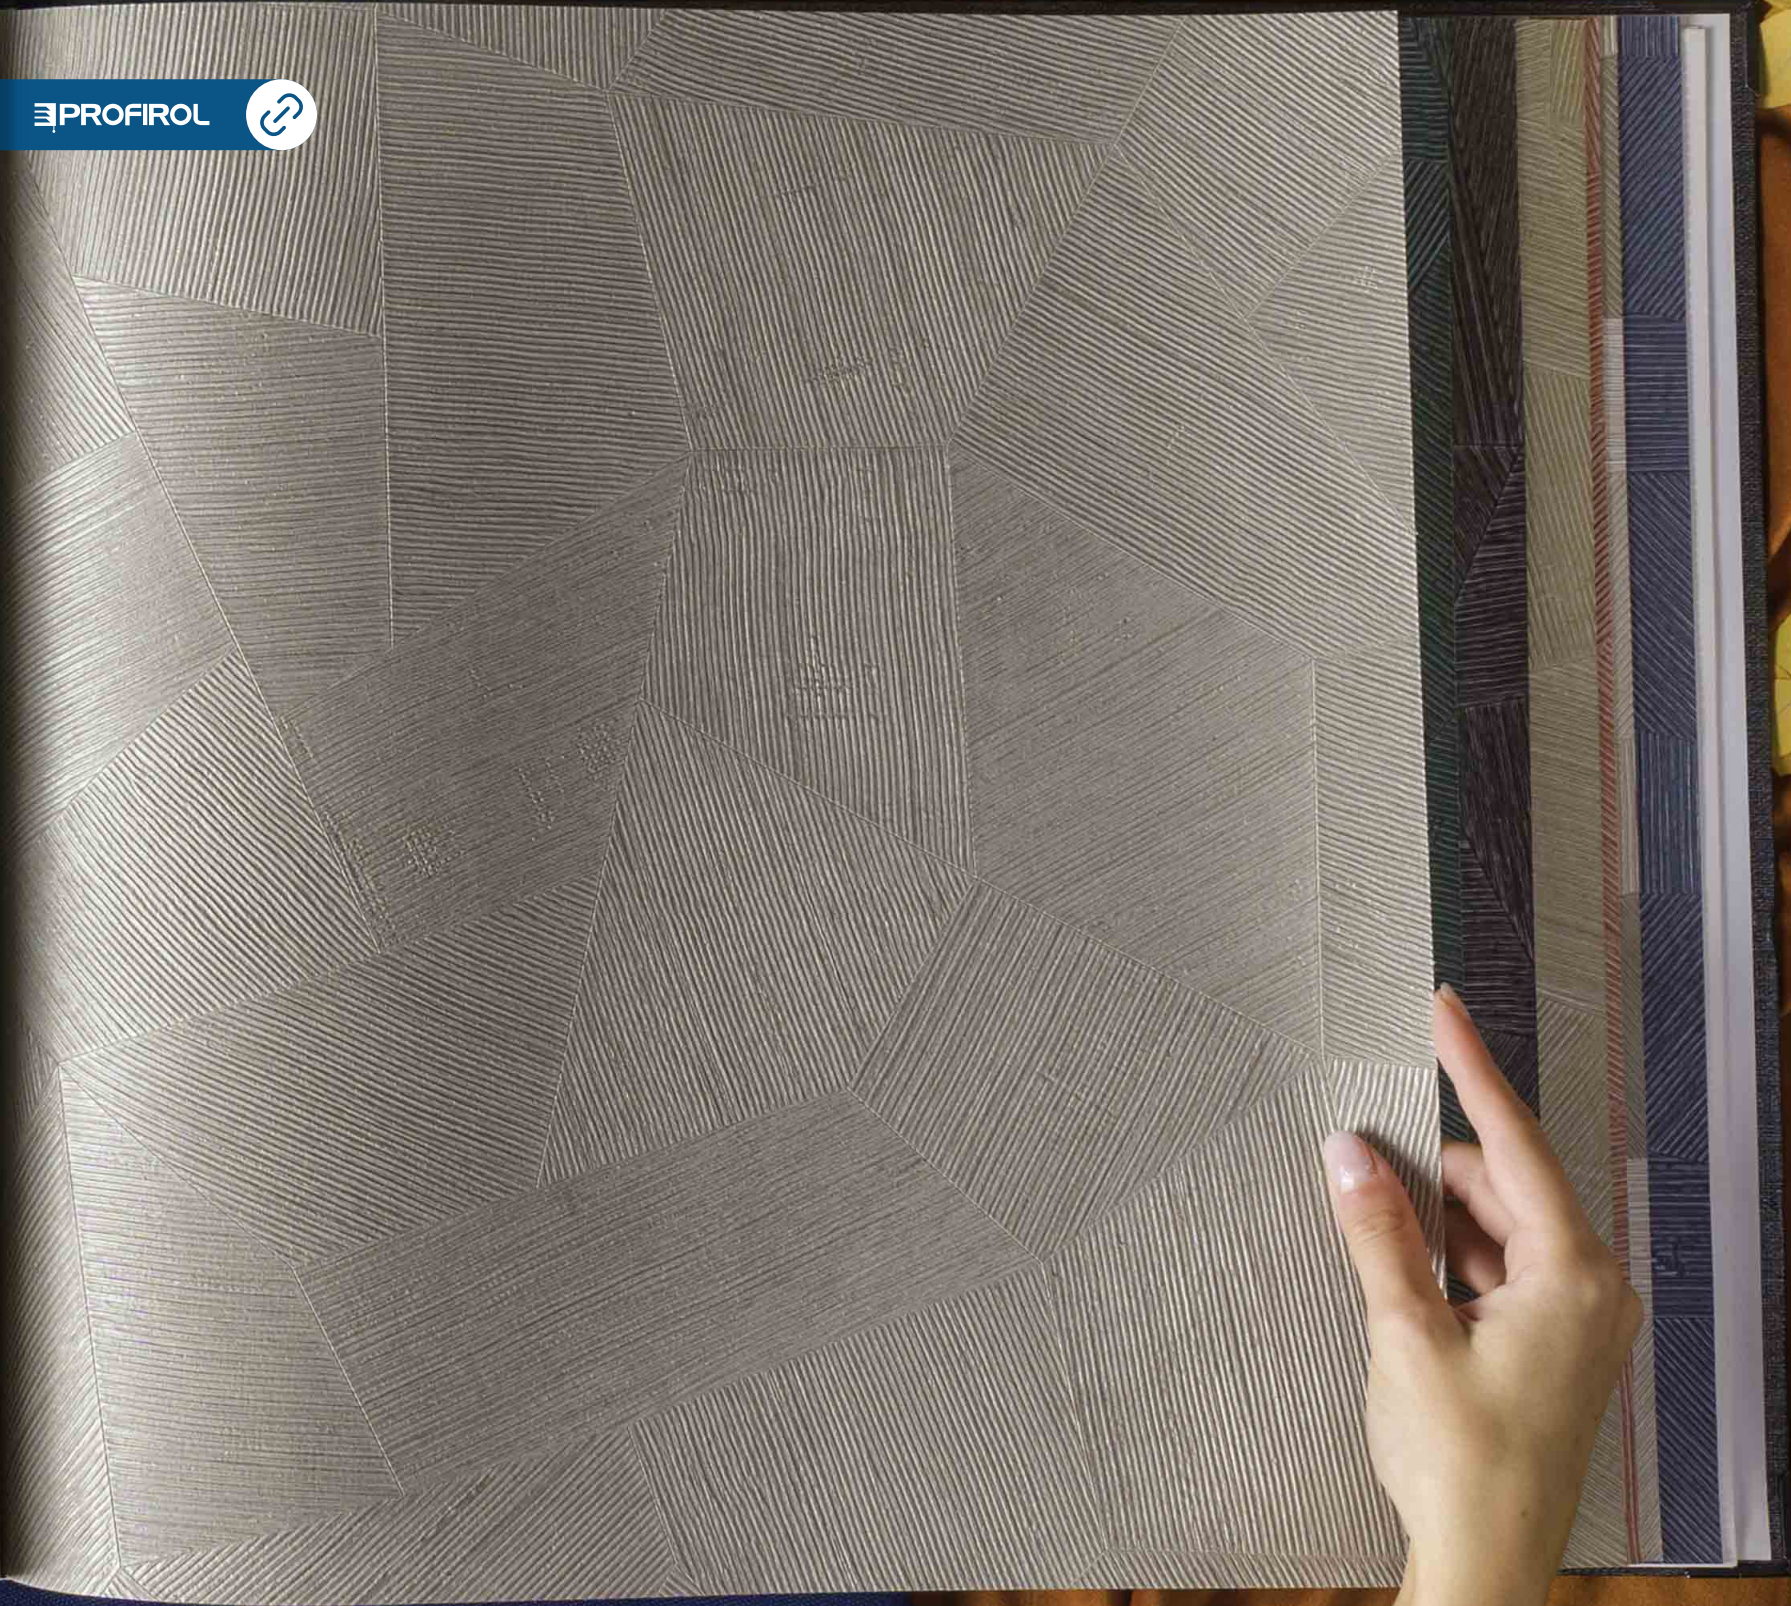

FOCUS
by
ARTE

n° 26543 PACET
PAGE 26
REPEAT: 69 cm - 27.16"

Copyright ARTE