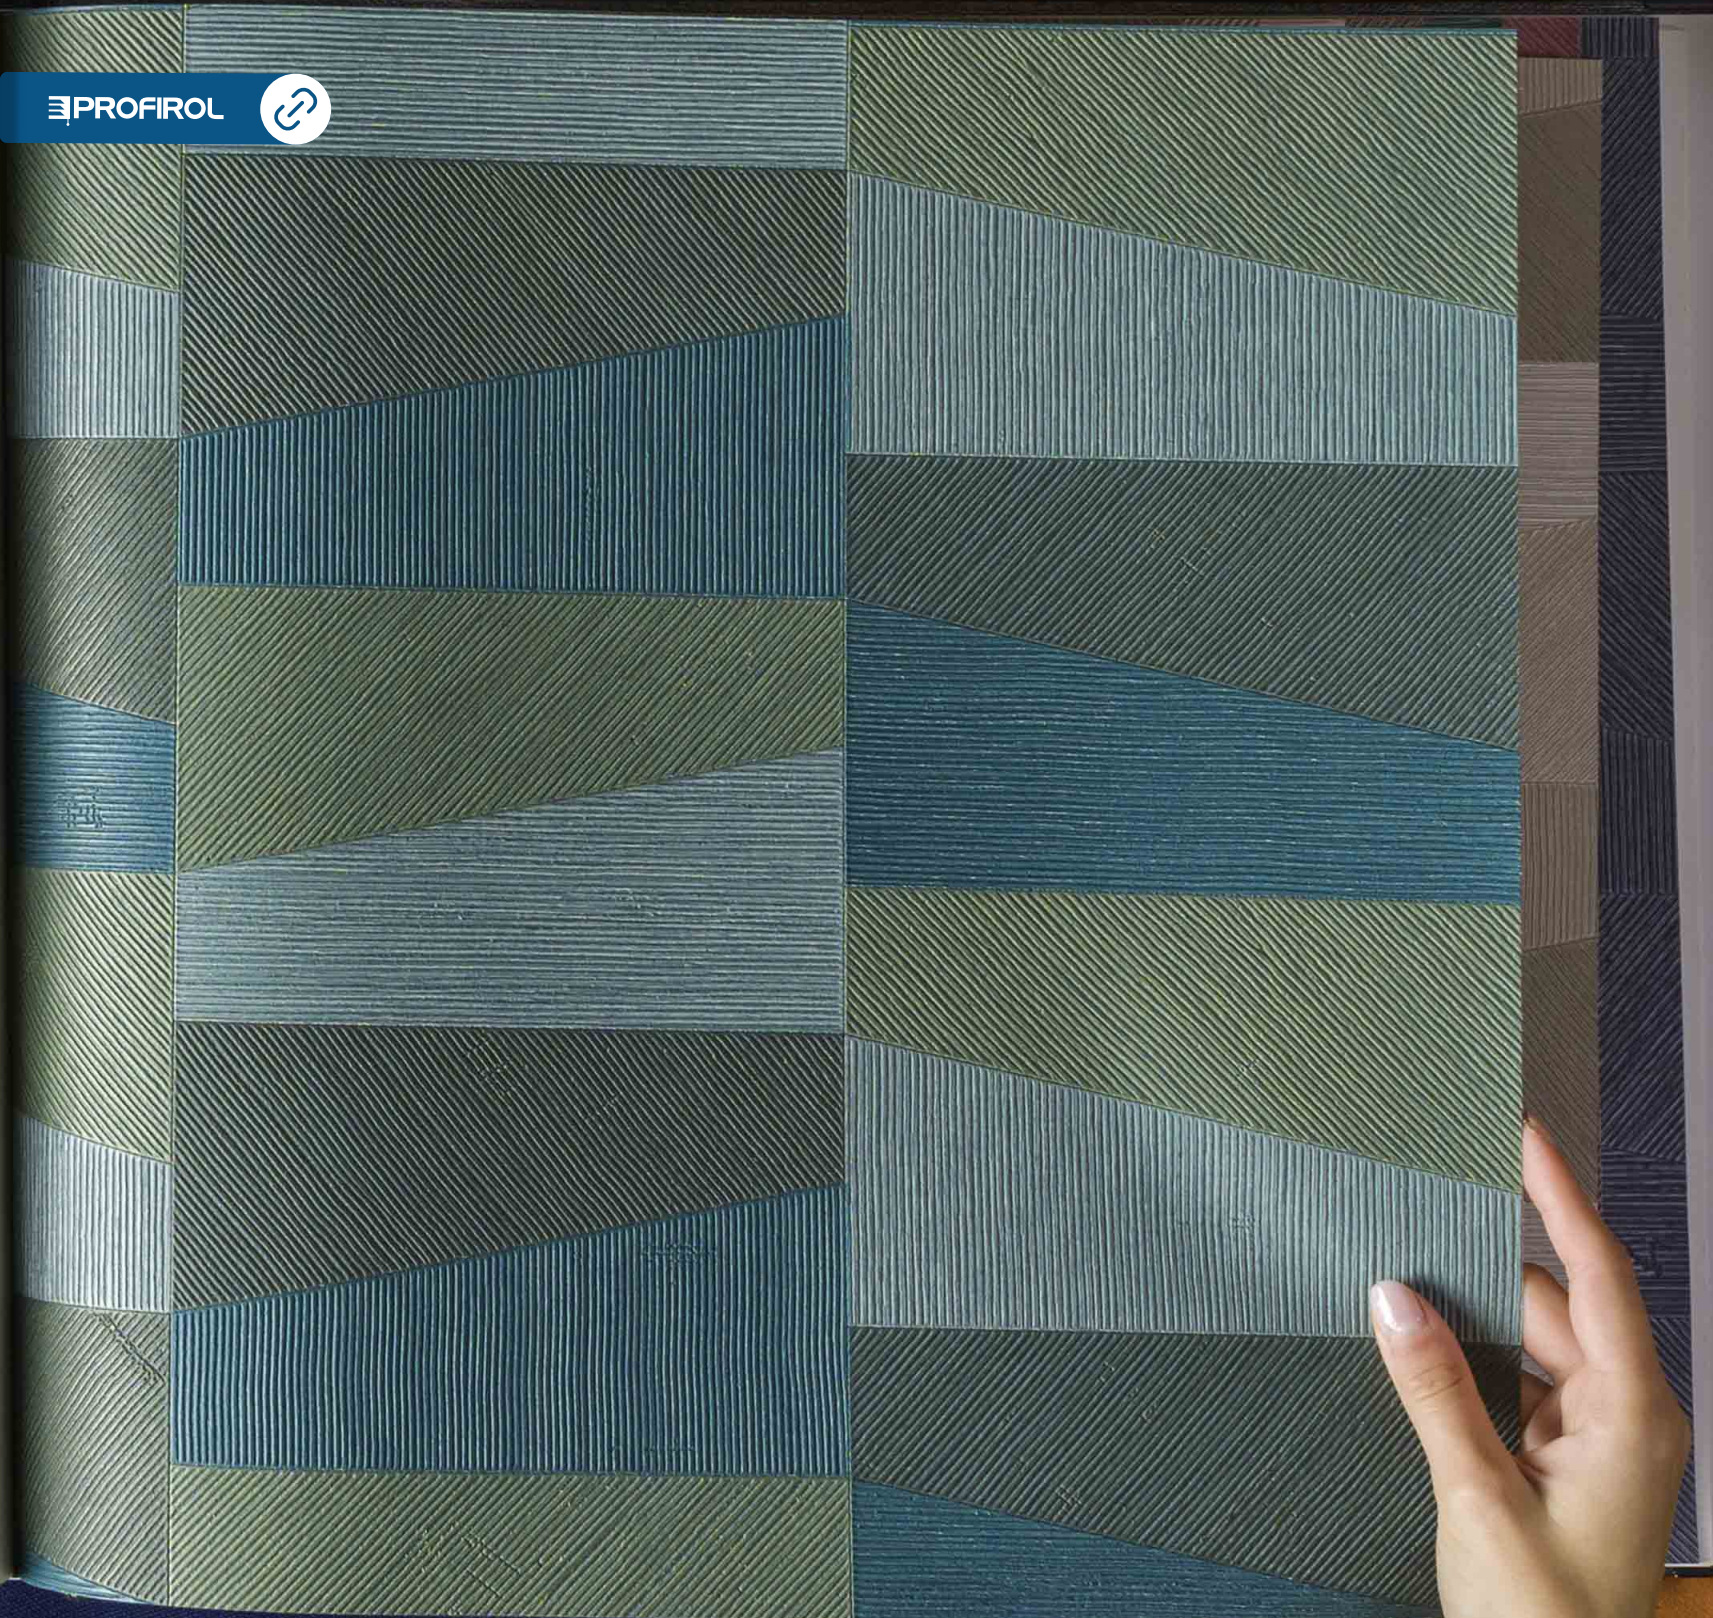

FOCUS
by
ARTE®

26551 POLYGON

PAGE 36

REPEAT: $\pm$ 23,34 cm - 9,19"

Copyright ARTE®