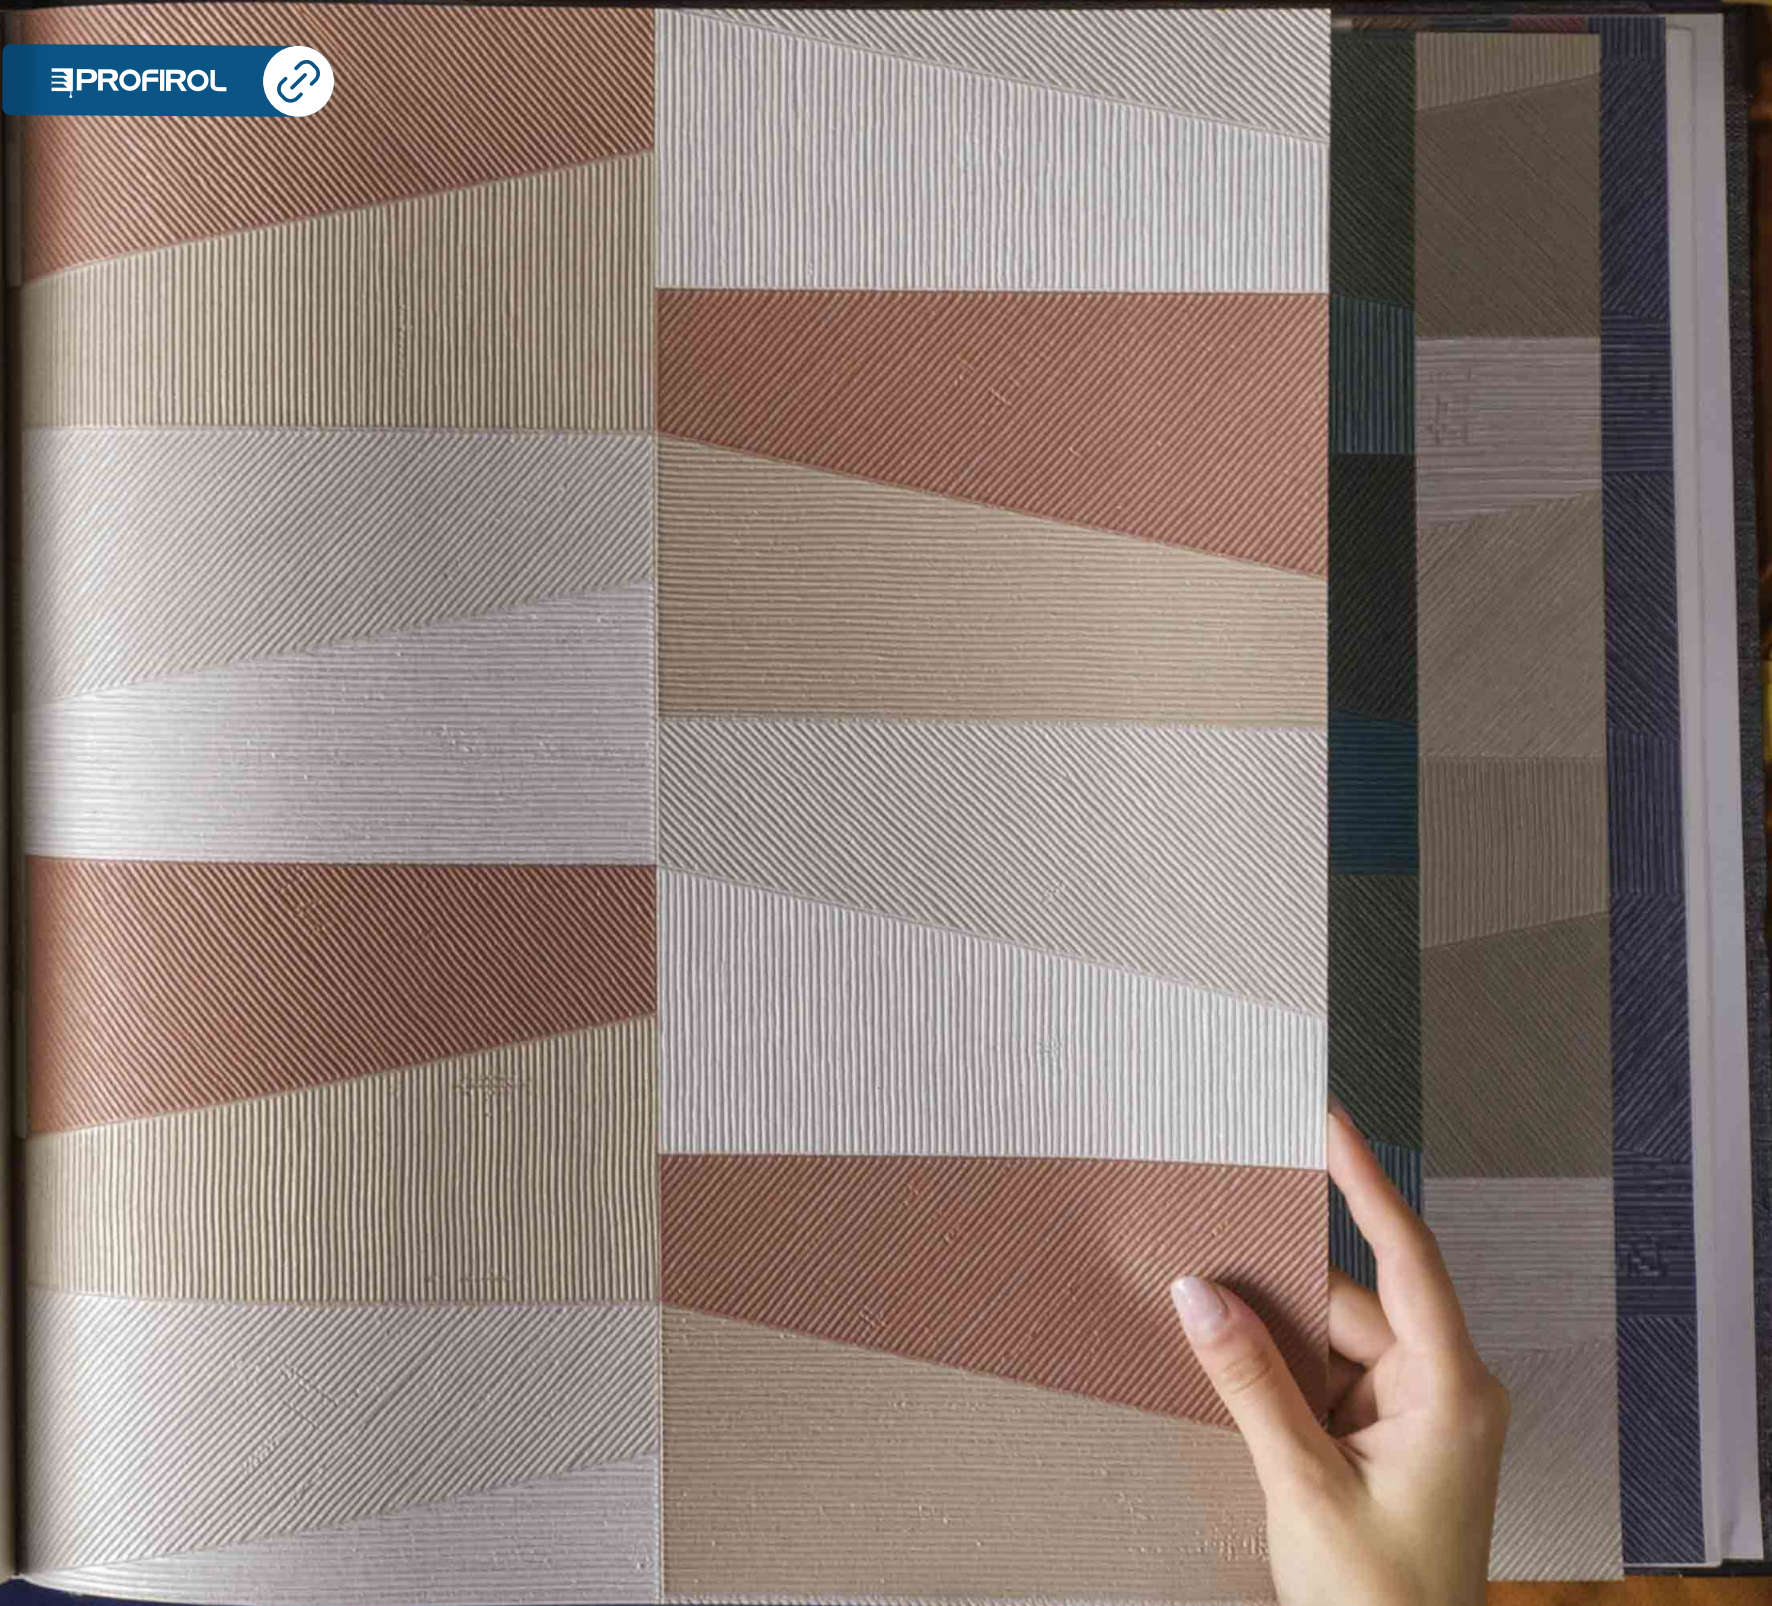

# 75302 FACET

PAGE 35

REPEAT:  69 cm - 27.16"

Copyright ARTE

26542

PROFIROL

FOCUS  
by  
**ARTE**

W 1052 POLYTRON  
PAGE 11  
ARTEAL + 2014/15/16/17  
POLYTRON