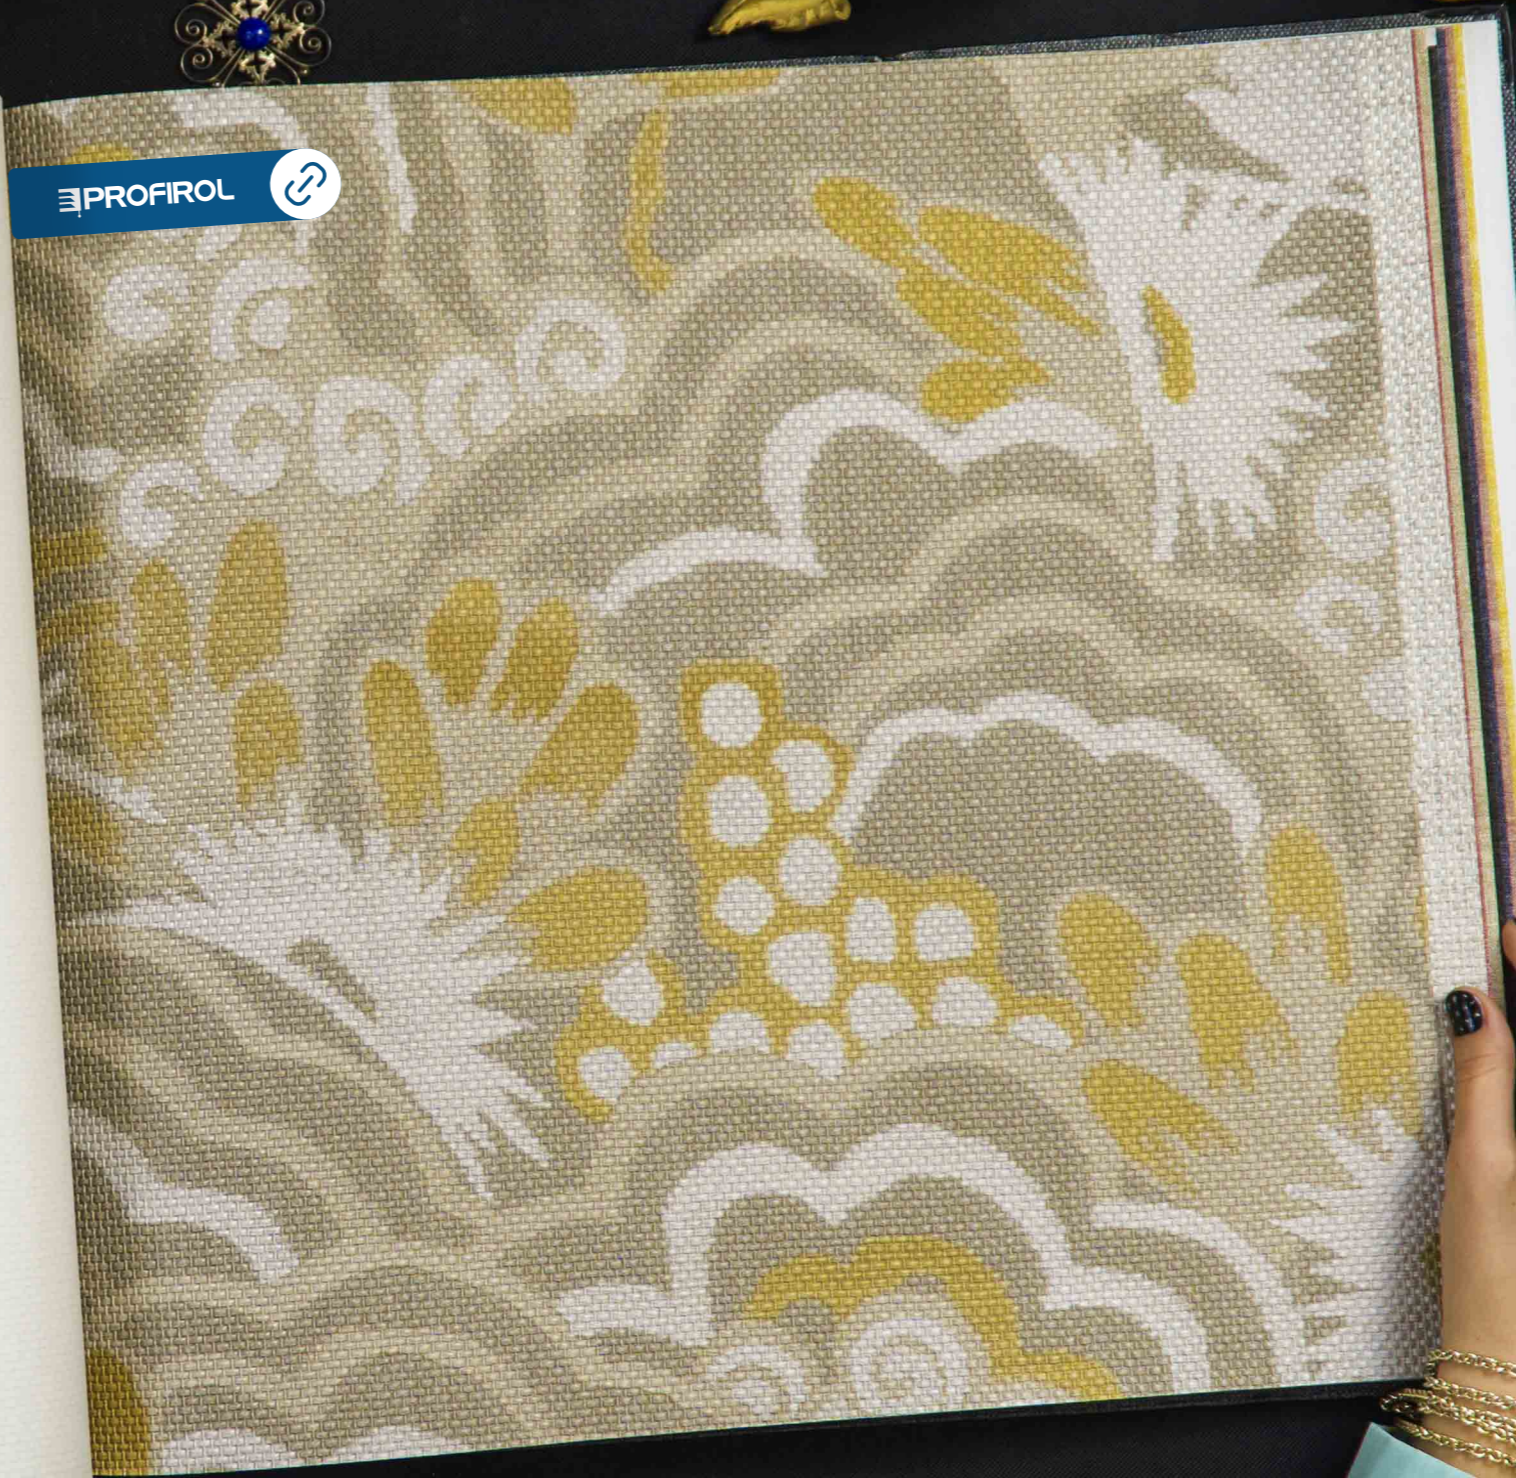

CURIOSA
by
ARTE[®]

27009 PURO

PAGE 49

REPEAT •|• 0 cm - 0.00"

Copyright ARTE[®]

MORE COLOURS OF THIS PLAIN WALLPAPER
ARE AVAILABLE IN THE COLLECTION FIGURA

PROFIROL 

PROFIROL 