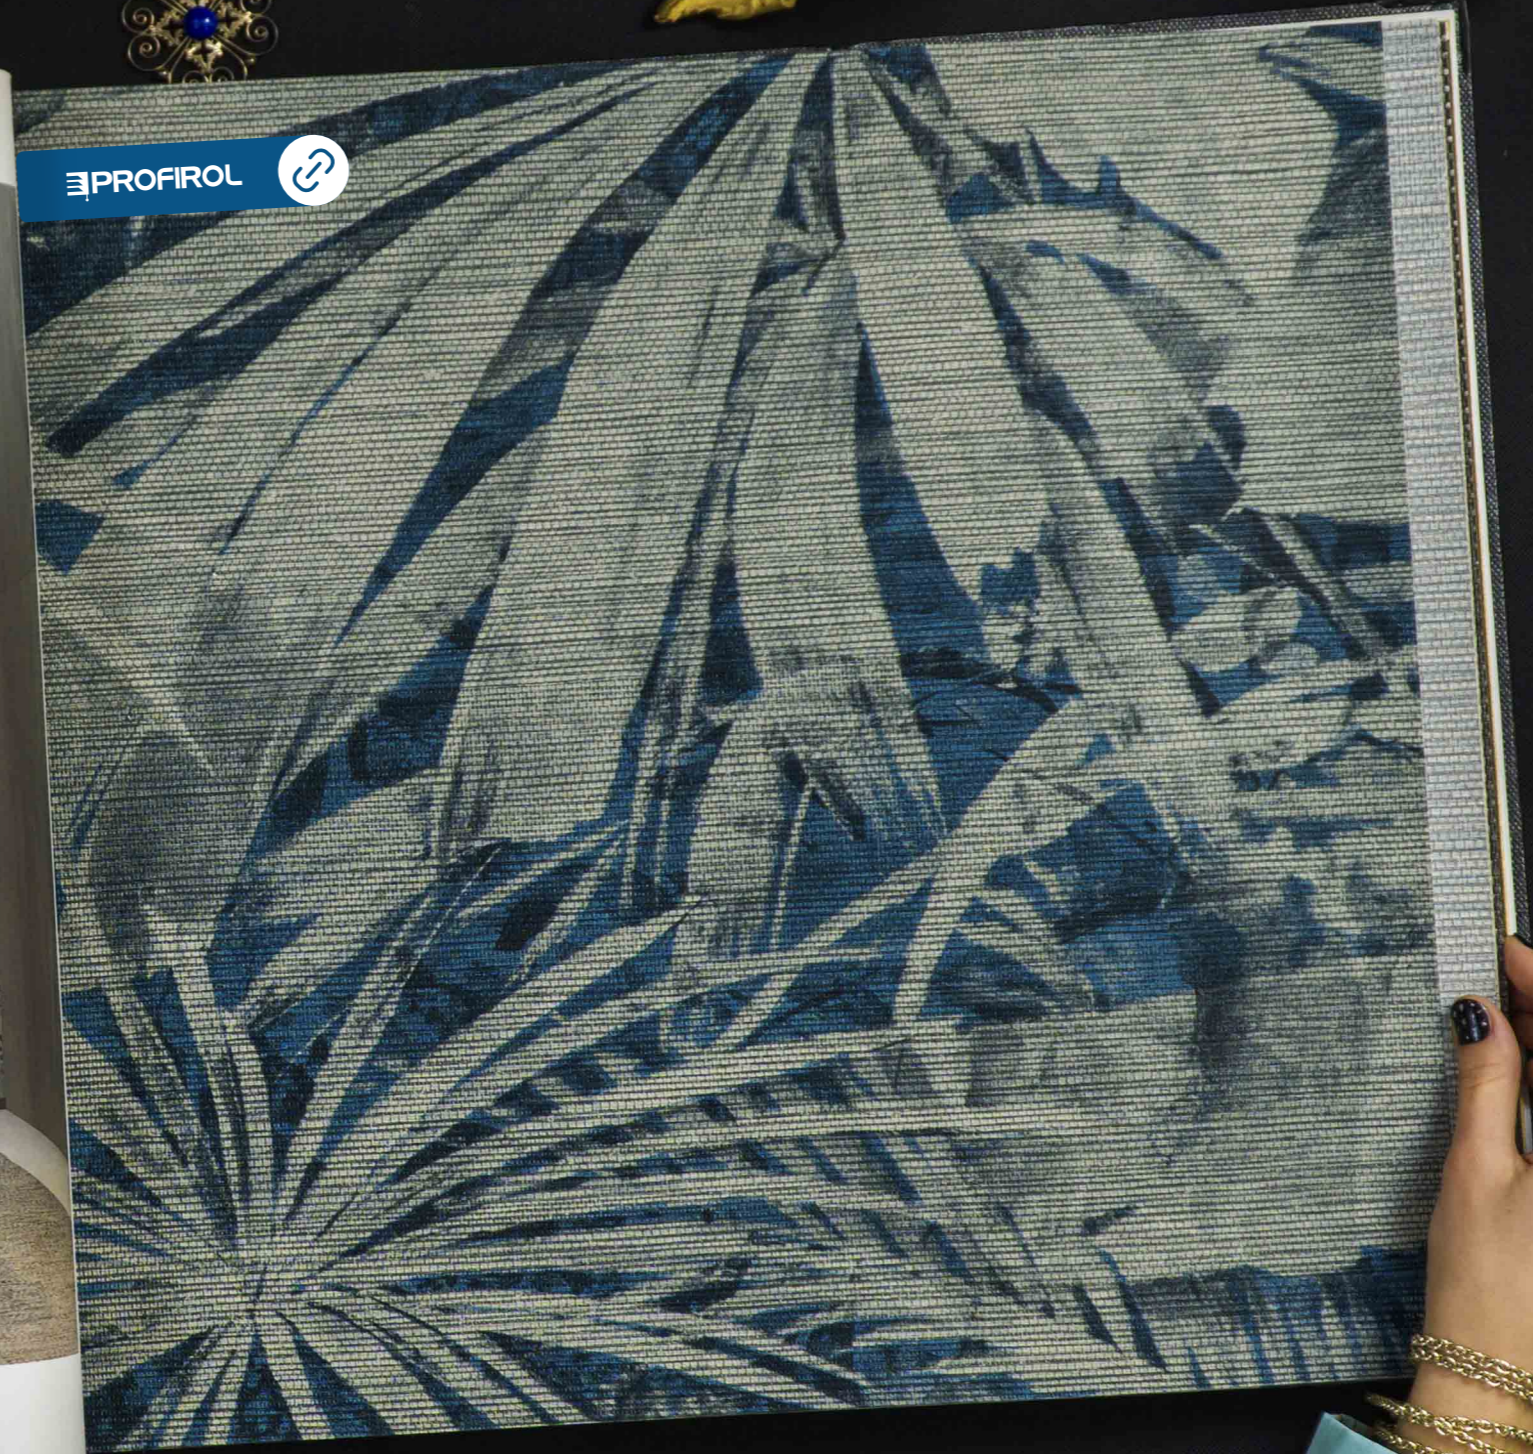

Grave
13520

PROFIROL