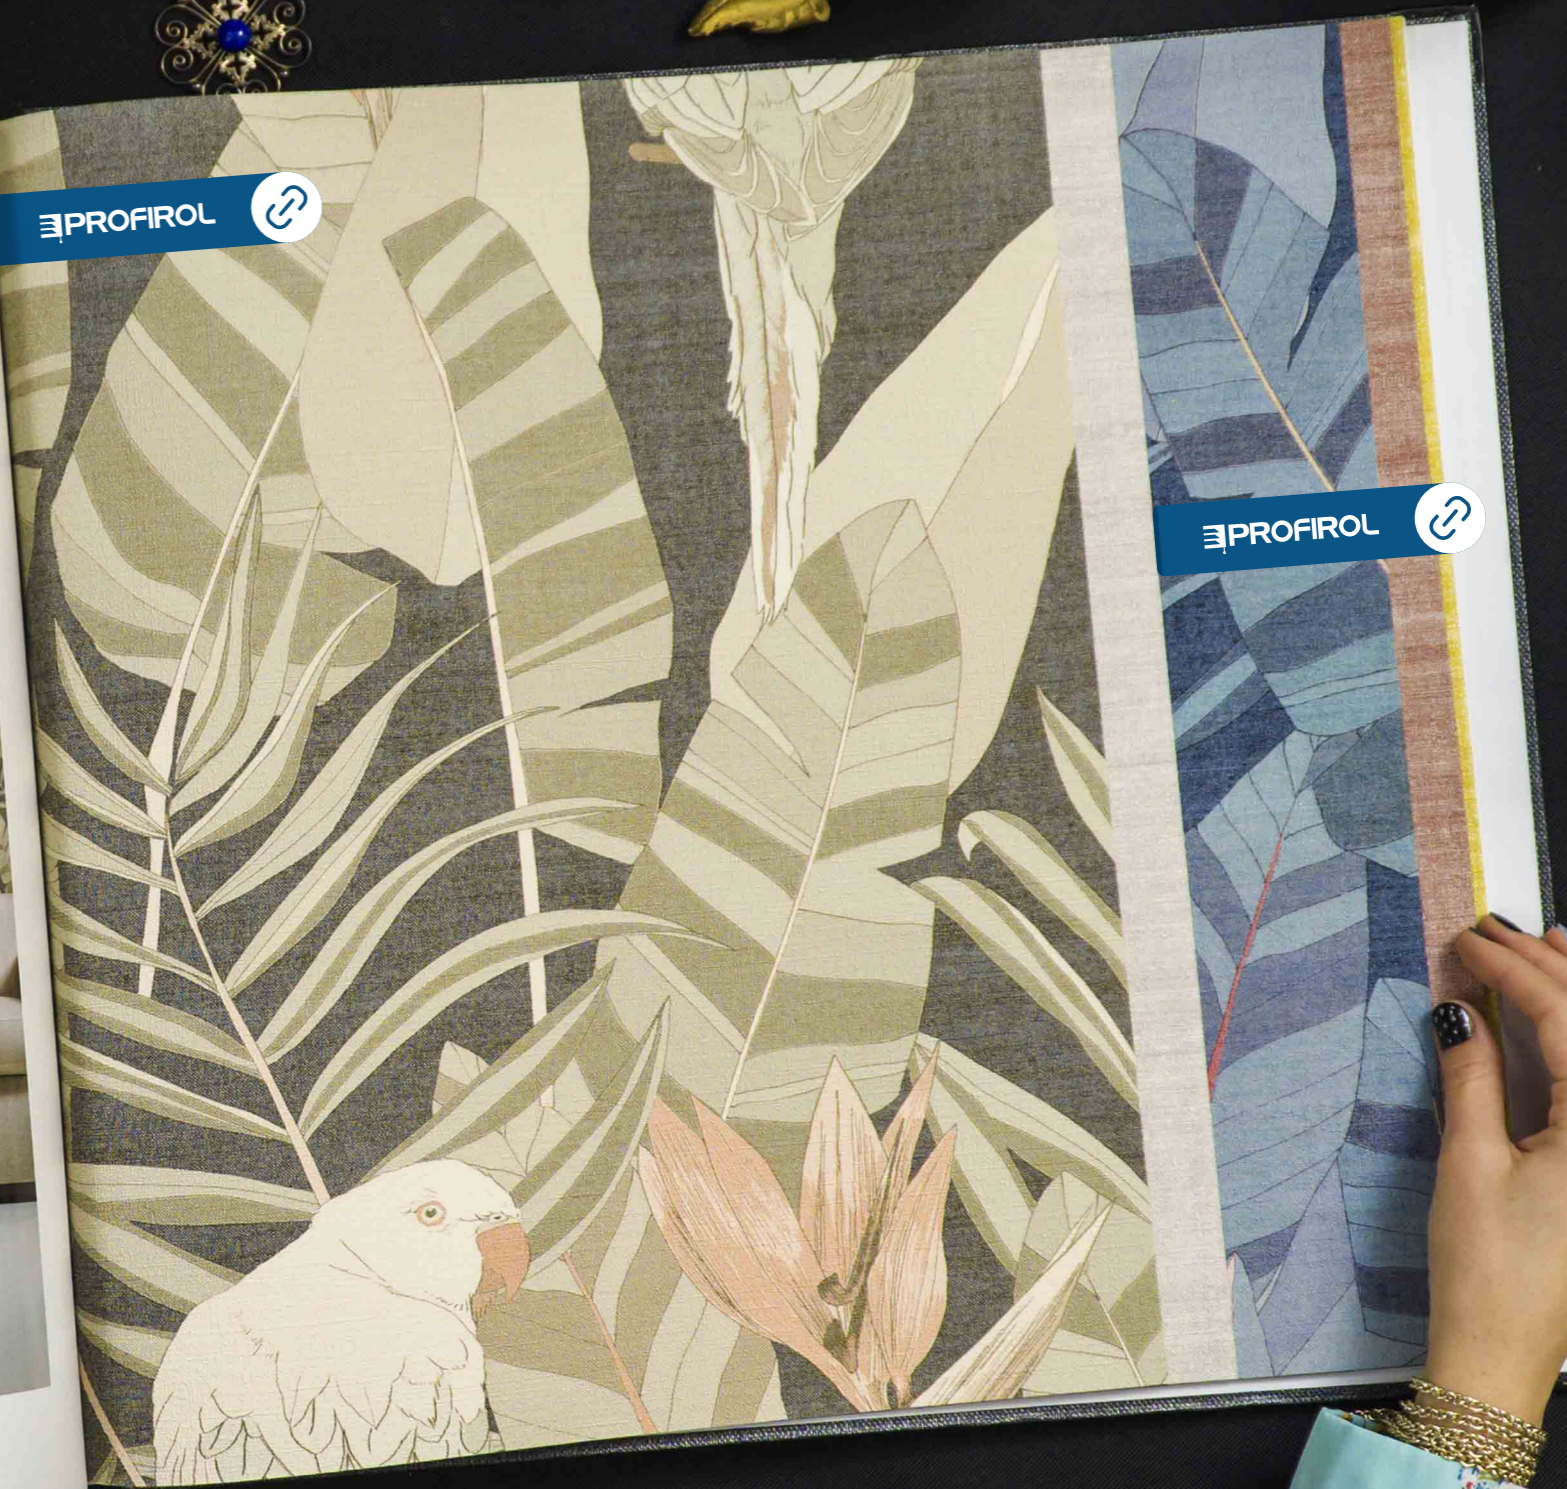

PROFIROL

PROFIROL

Arcaia
#13871

PROFIROL 

PROFIROL 

CURIOSA
by
ARTE[®]

XL-ROLL
18,85 m x 1 m = 18,85 m²
59 140 x 39,57" = 188,18 sq.ft.

24501 CANVAS