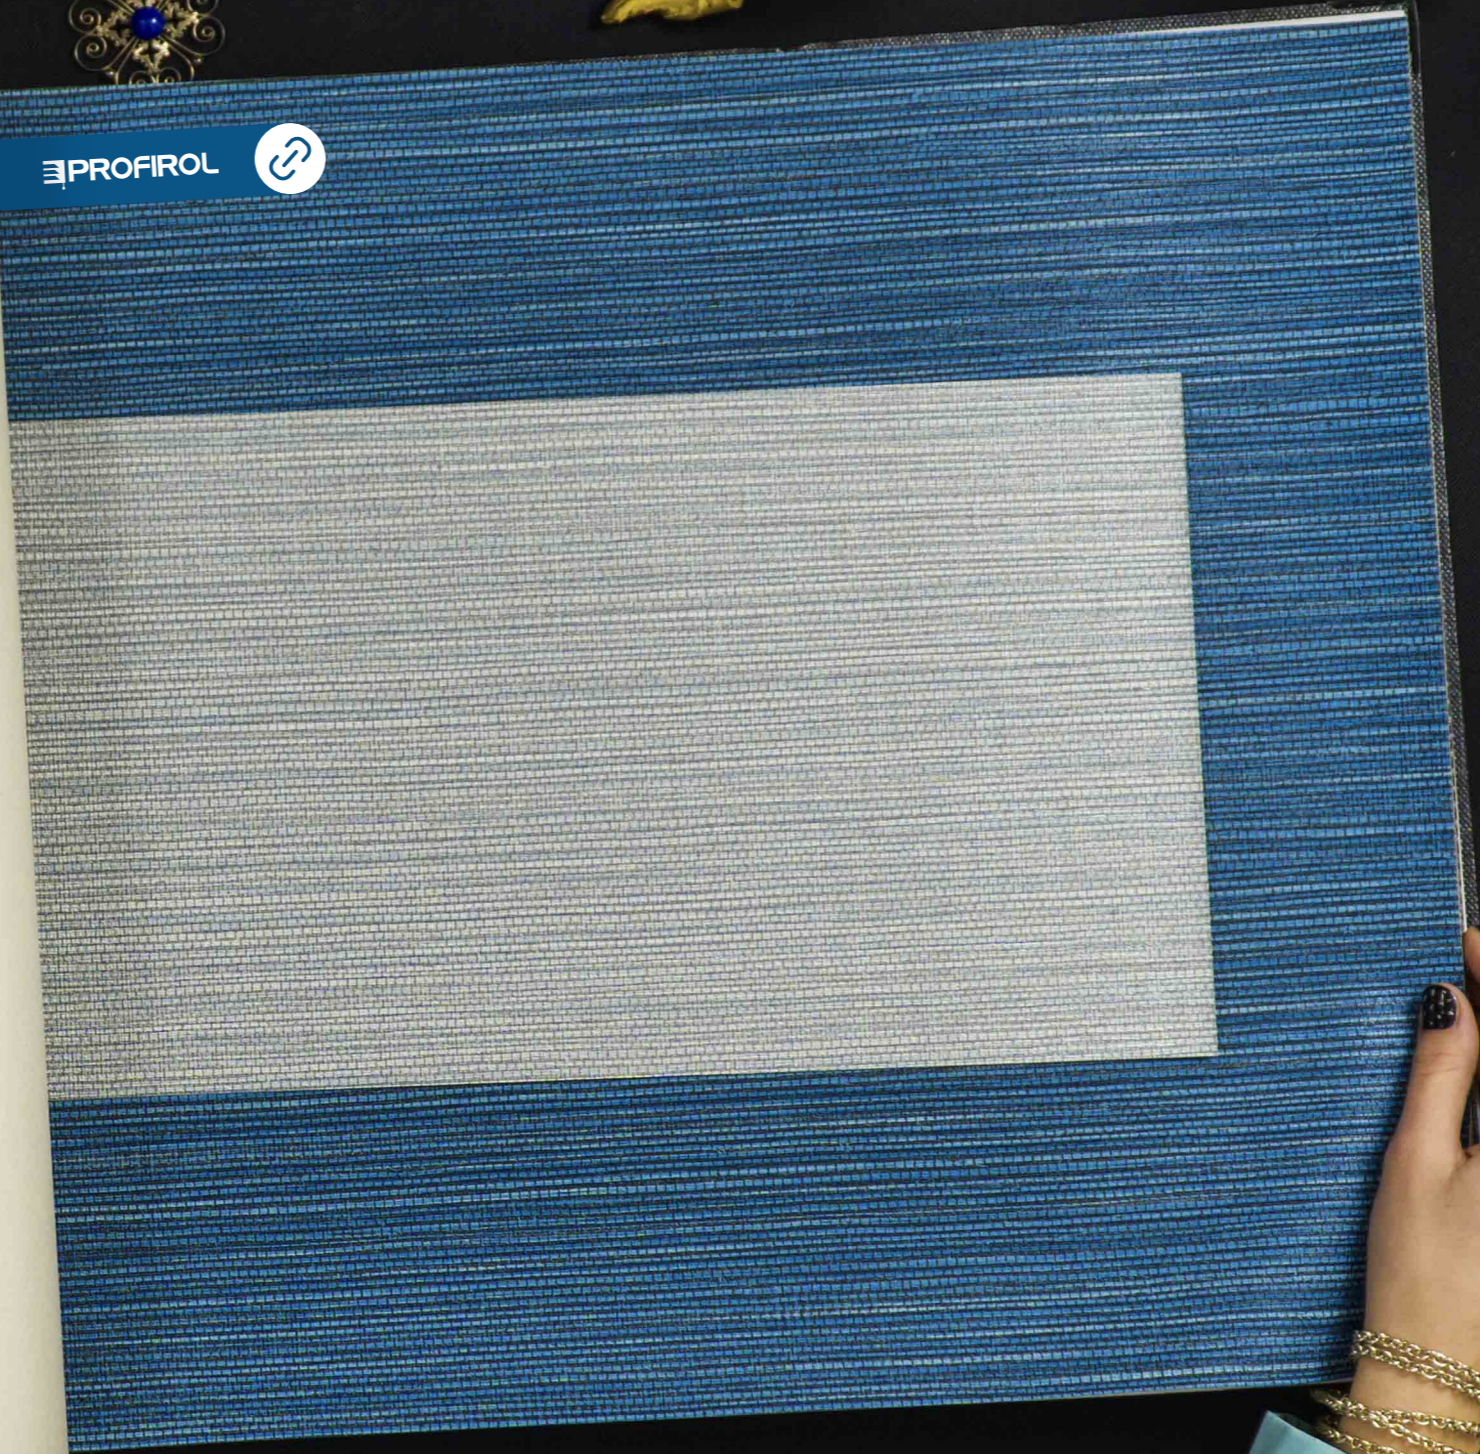

CURIOSA
by
ARTE®

XL-ROLL
10,05 m x 1 m = 10,05 m²
11,96 x 39,37" = 108,18 sq.ft.

31541 FLAMINGO

PAGE 25

REPEAT * 90/45 cm - 35.43/17.72"

Copyright ARTE®

PROFIROL