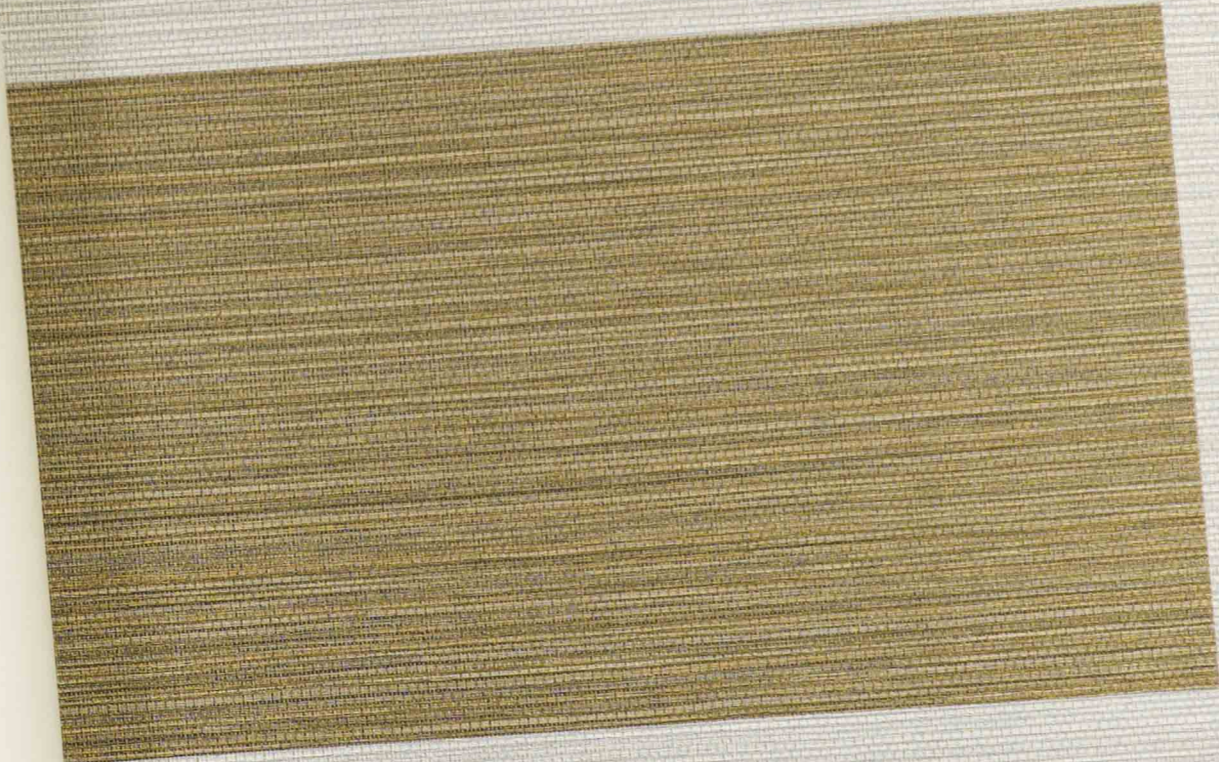

PROFIROL

CURIOSA
by
ARTE®

XL-ROLL
10,00 m x 1 m = 10,00 m²
11,74 m x 33,33 m = 108,18 sq.ft.

31540 FLAMINGO

PAGE 22

REPEAT *]. 90/45 cm - 35.43/17.72"

Copyright ARTE®