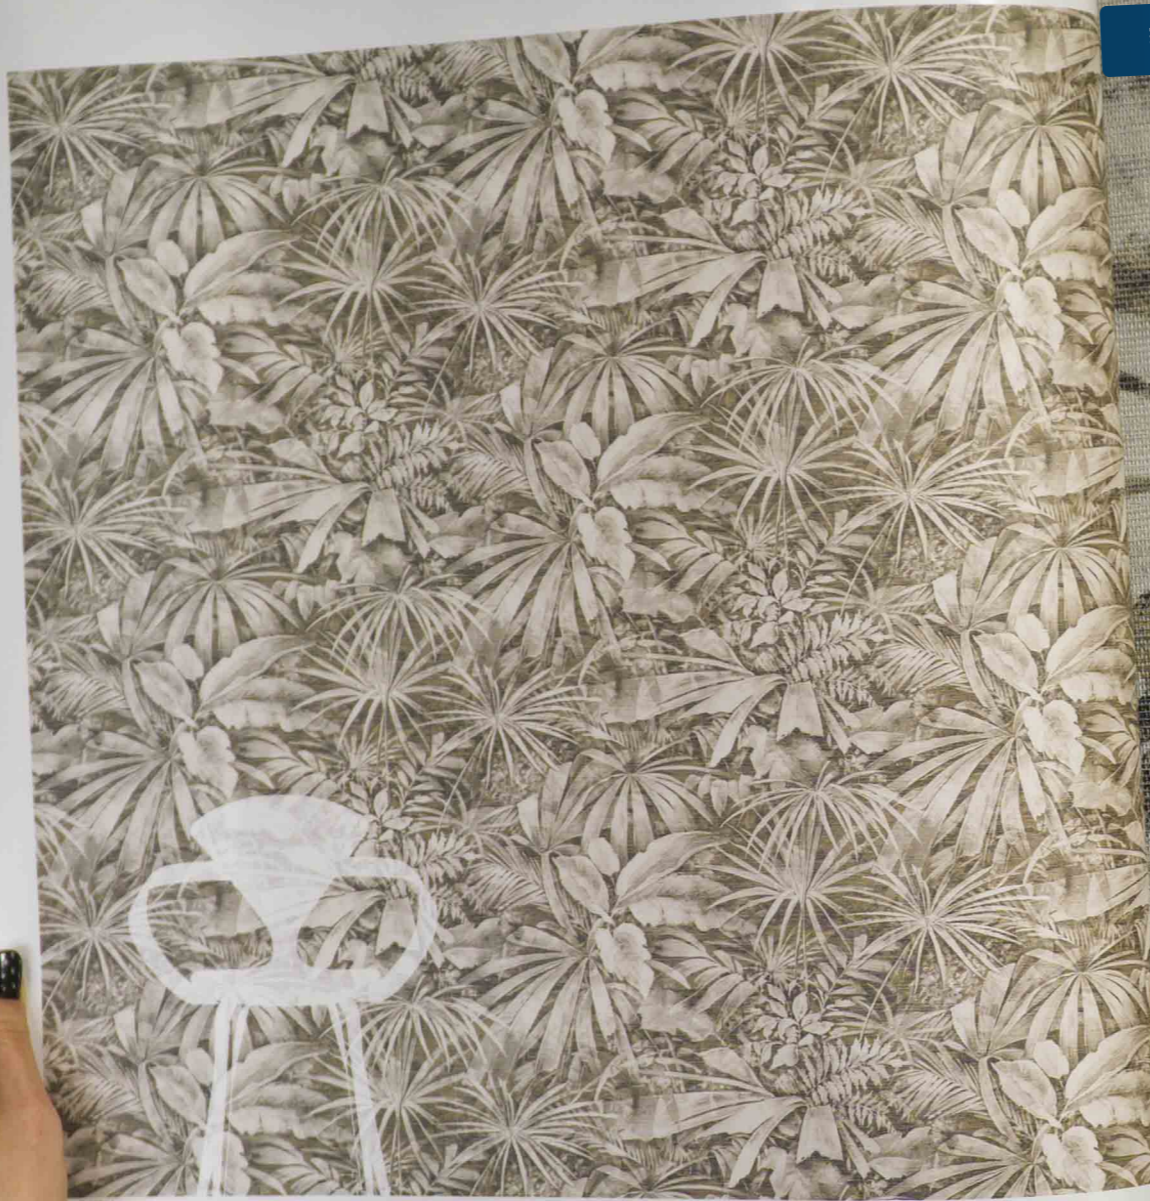

13520 GROVE
PAGE 28
REPEAT * | 90/45 cm - 35.43/17.72"

PROFIROL

315

PROFIROL

PROFIROL

PROFIROL

PROFIROL 

CURIOSA
by
ARTE[®]