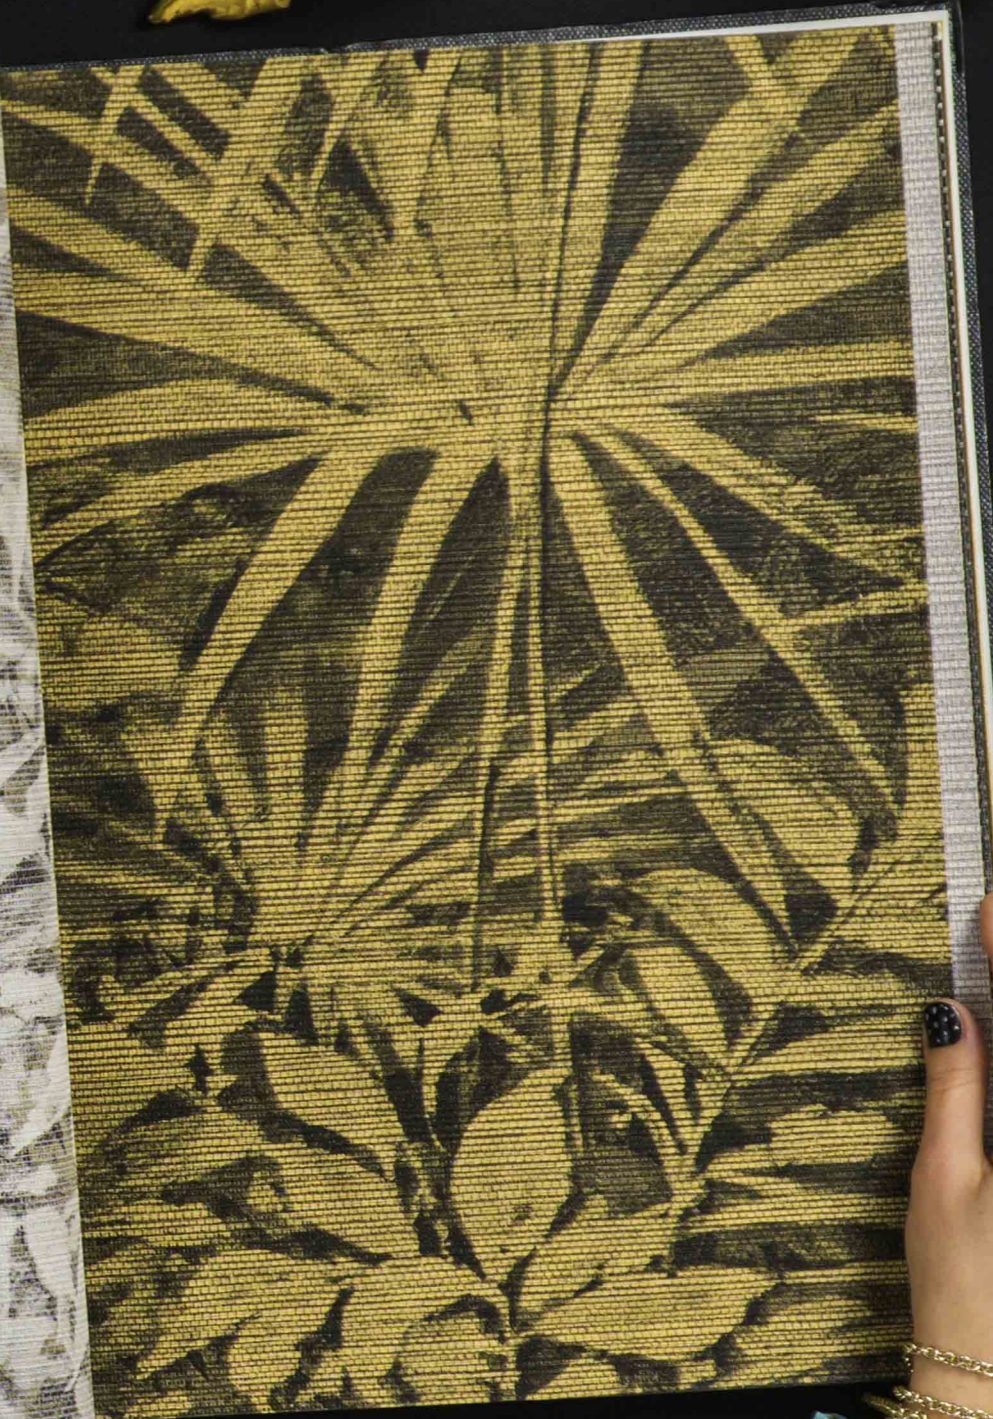

13520 GROVE
PAGE 28
REPEAT * | 90/45 cm - 35.43/17.72"

PROFIROL

315

PROFIROL

PROFIROL

PROFIROL

PROFIROL 

CURIOSA
by
ARTE[®]