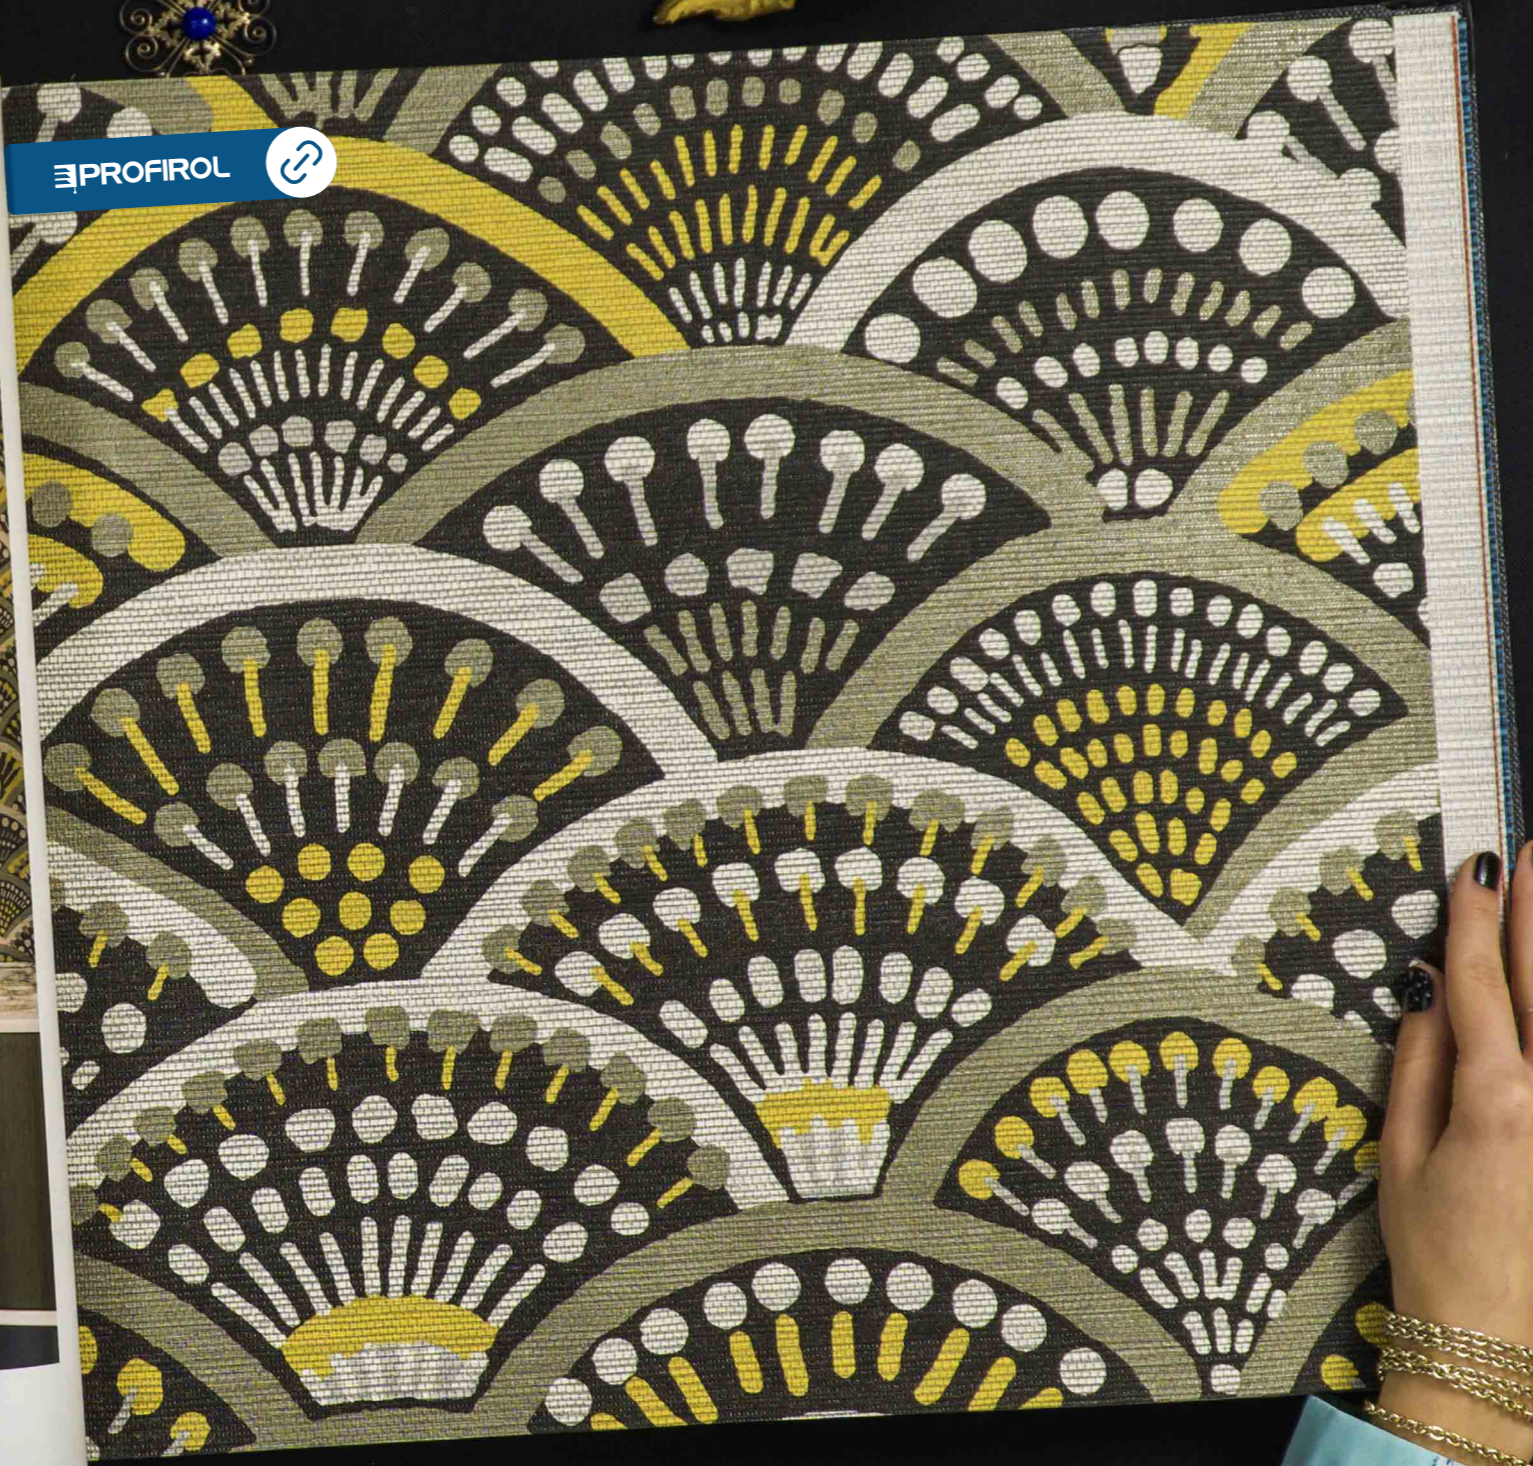

PROFIROL

Placok
#13510