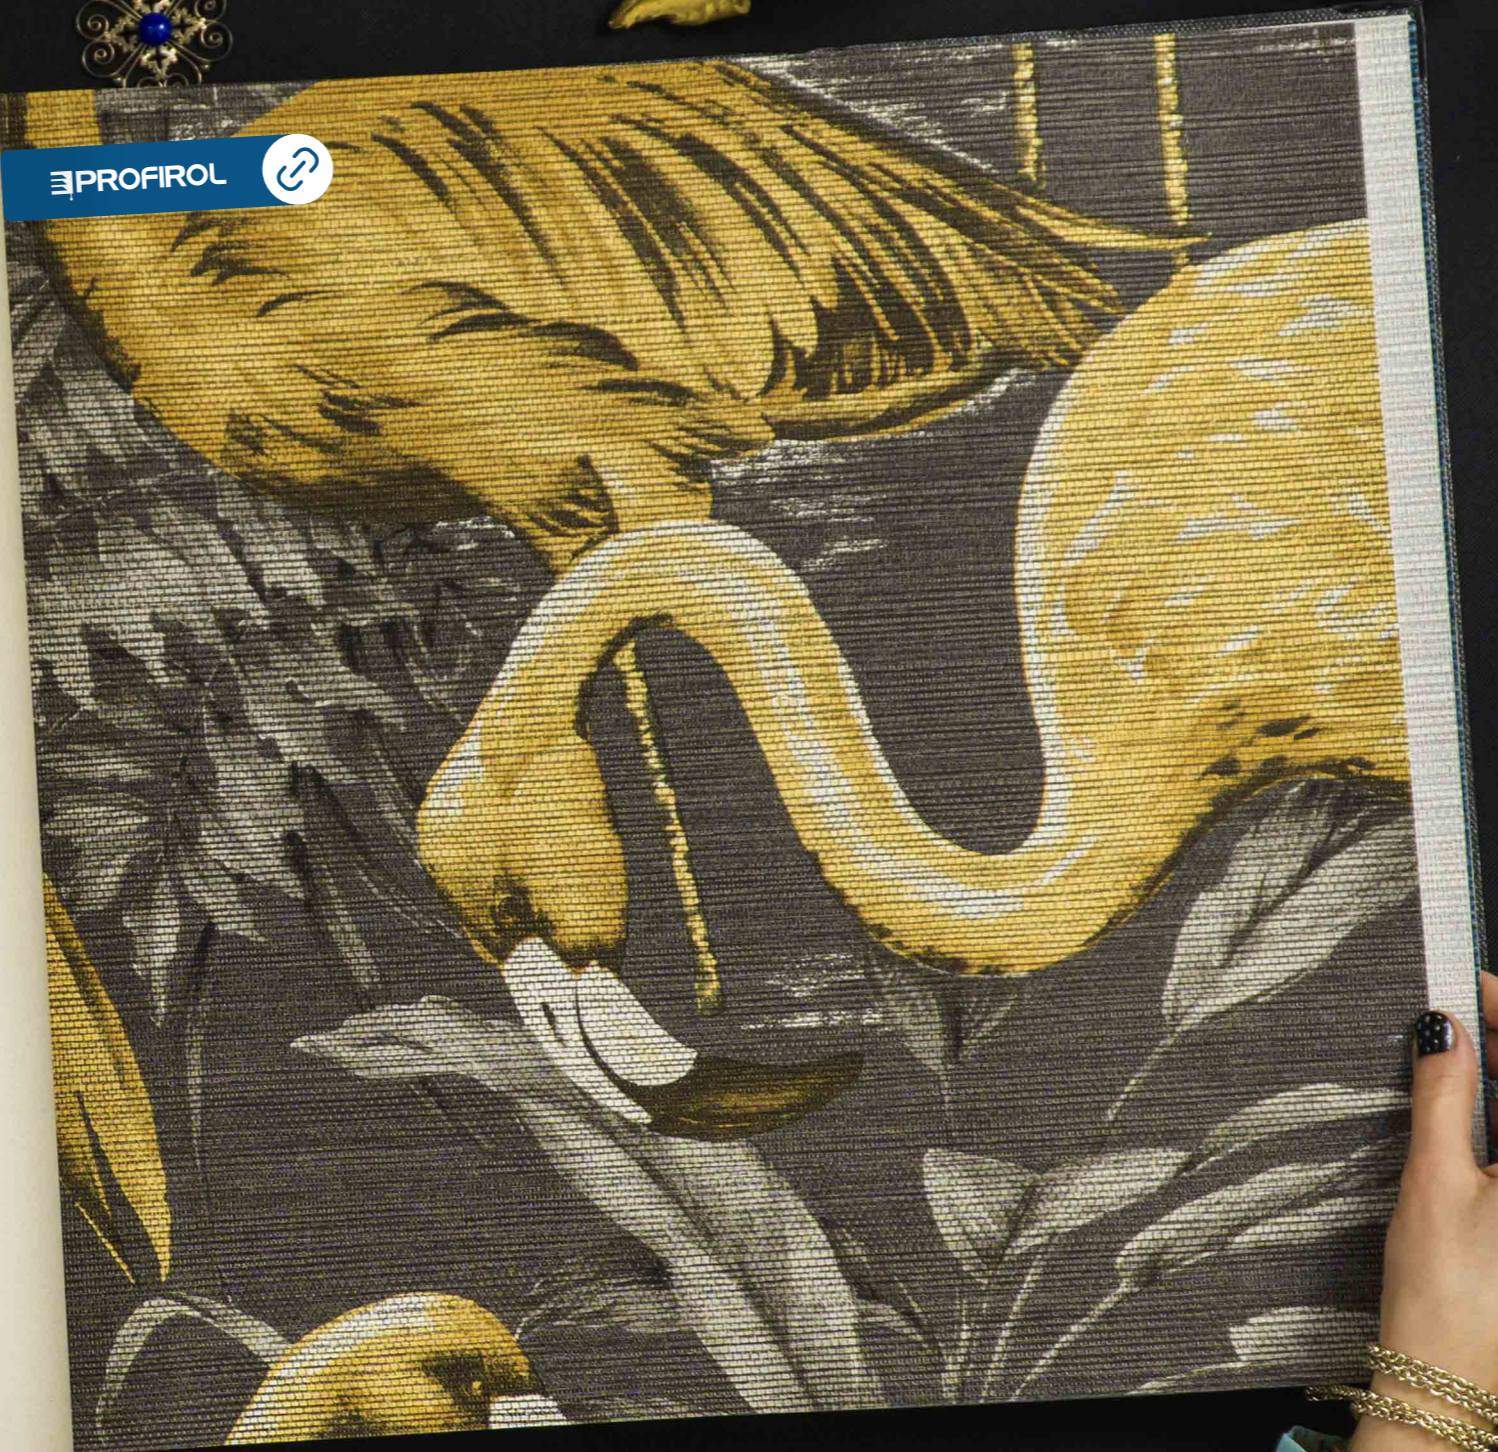

PROFIROL

CURIOSA
by
ARTE

XL-ROLL
10,05 m x 1 m = 10,05 m²
11' x 6" x 39,37" = 106,18 sq.ft.

31513 MARSH

PAGE 21

REPEAT $\pm$ 0 cm - 0.00"

Copyright ARTE®

MORE COLOURS OF THIS PLAIN WALLPAPER
ARE AVAILABLE IN THE COLLECTION AVALON