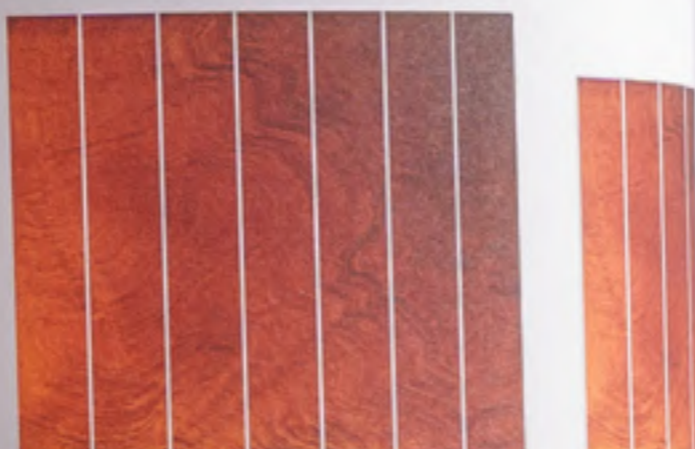

size: 3 m height x 3.71 m width
7 lengths à 0.53 m

Not repeatable.

PROFIROL