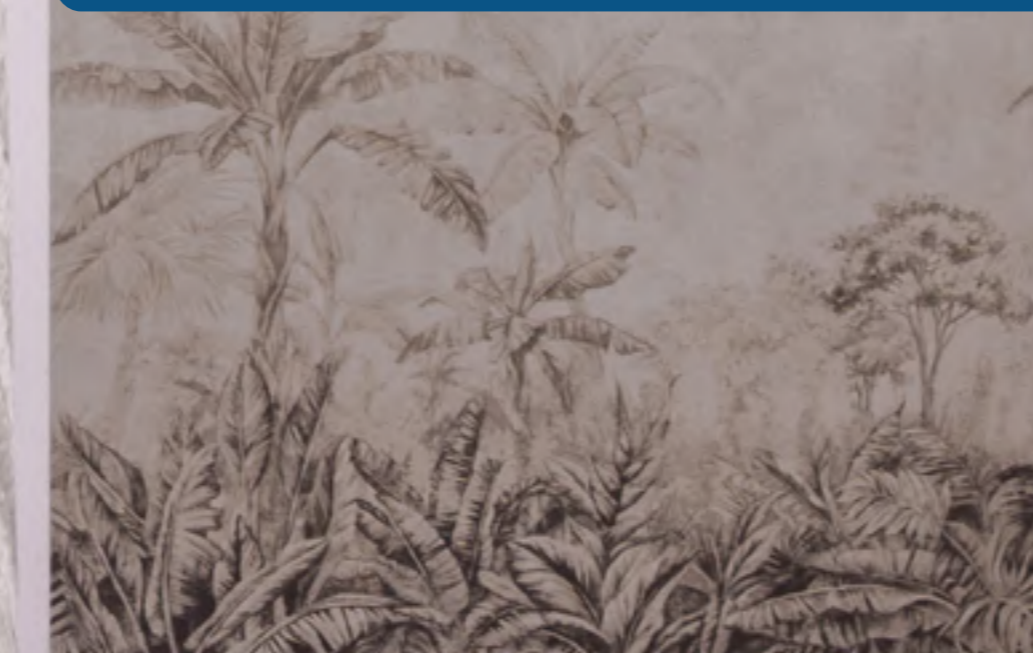

repeating of pattern possible

PROFIROL