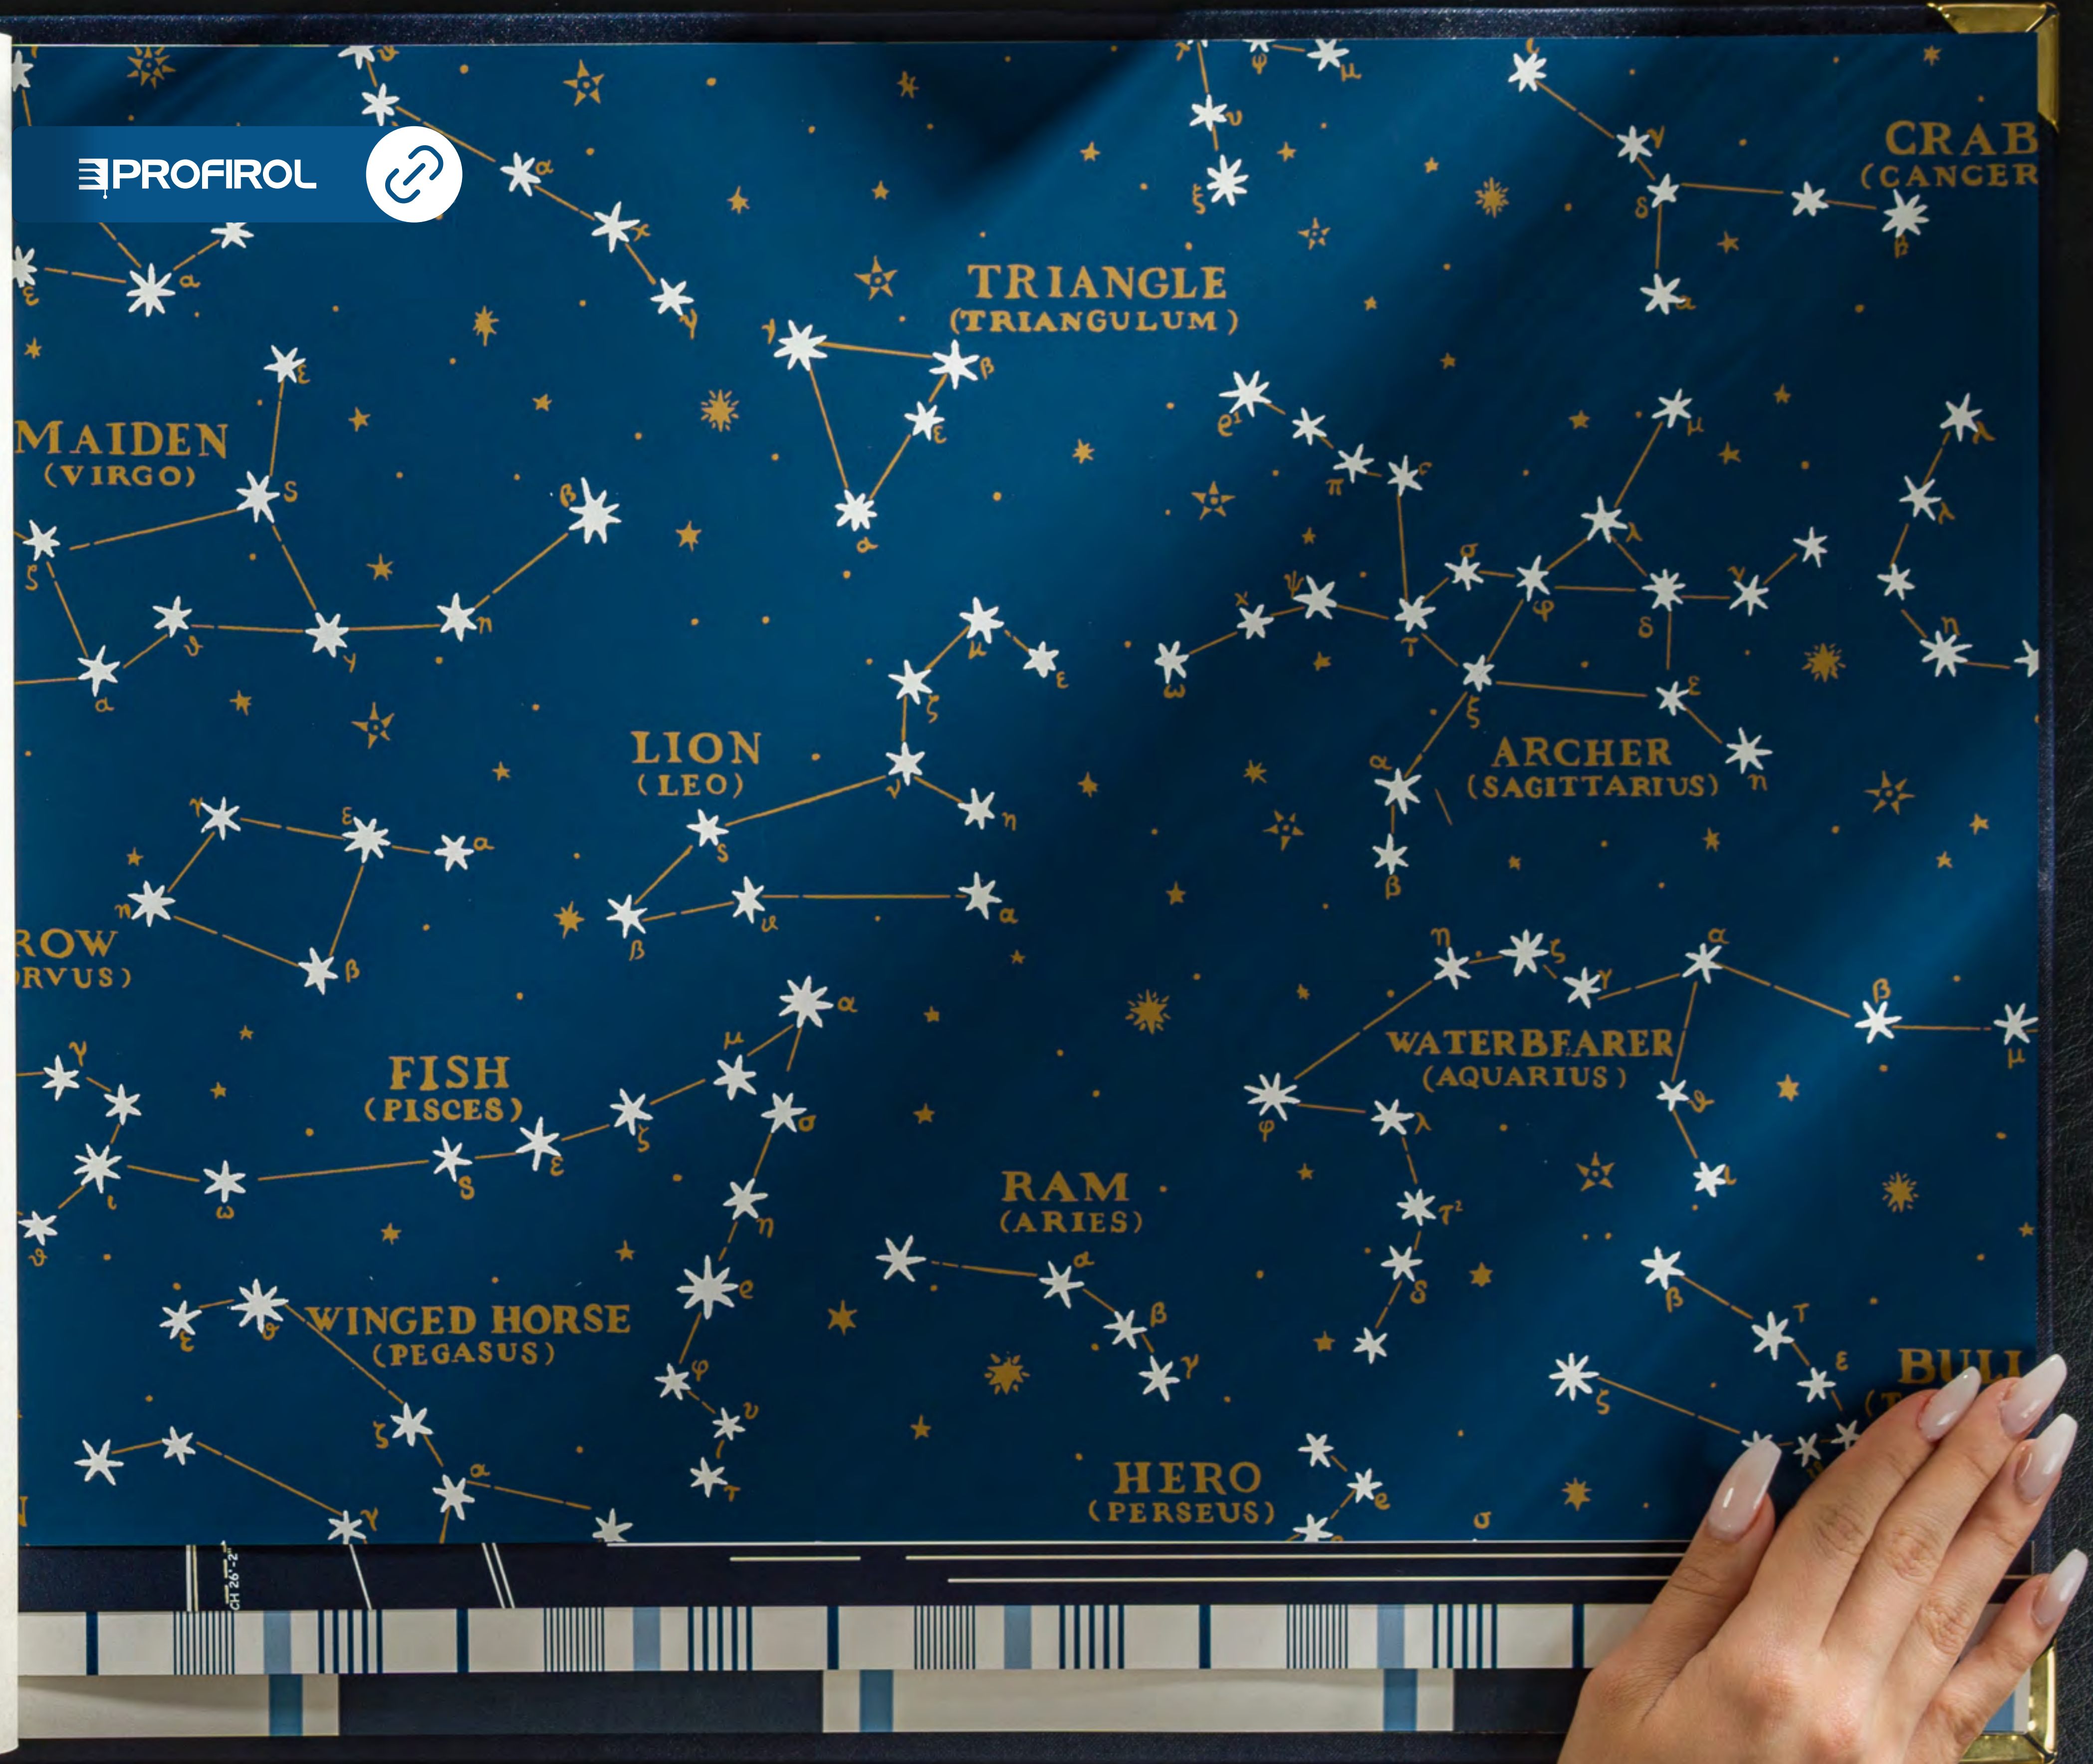

PROFIROL

MAIDEN (VIRGO)

CRAB (CANCER)

TRIANGLE (TRIANGULUM)

LION (LEO)

ARCHER (SAGITTARIUS)

WATERBEARER (AQUARIUS)

RAM (ARIES)

WINGED HORSE (PEGASUS)

HERO (PERSEUS)