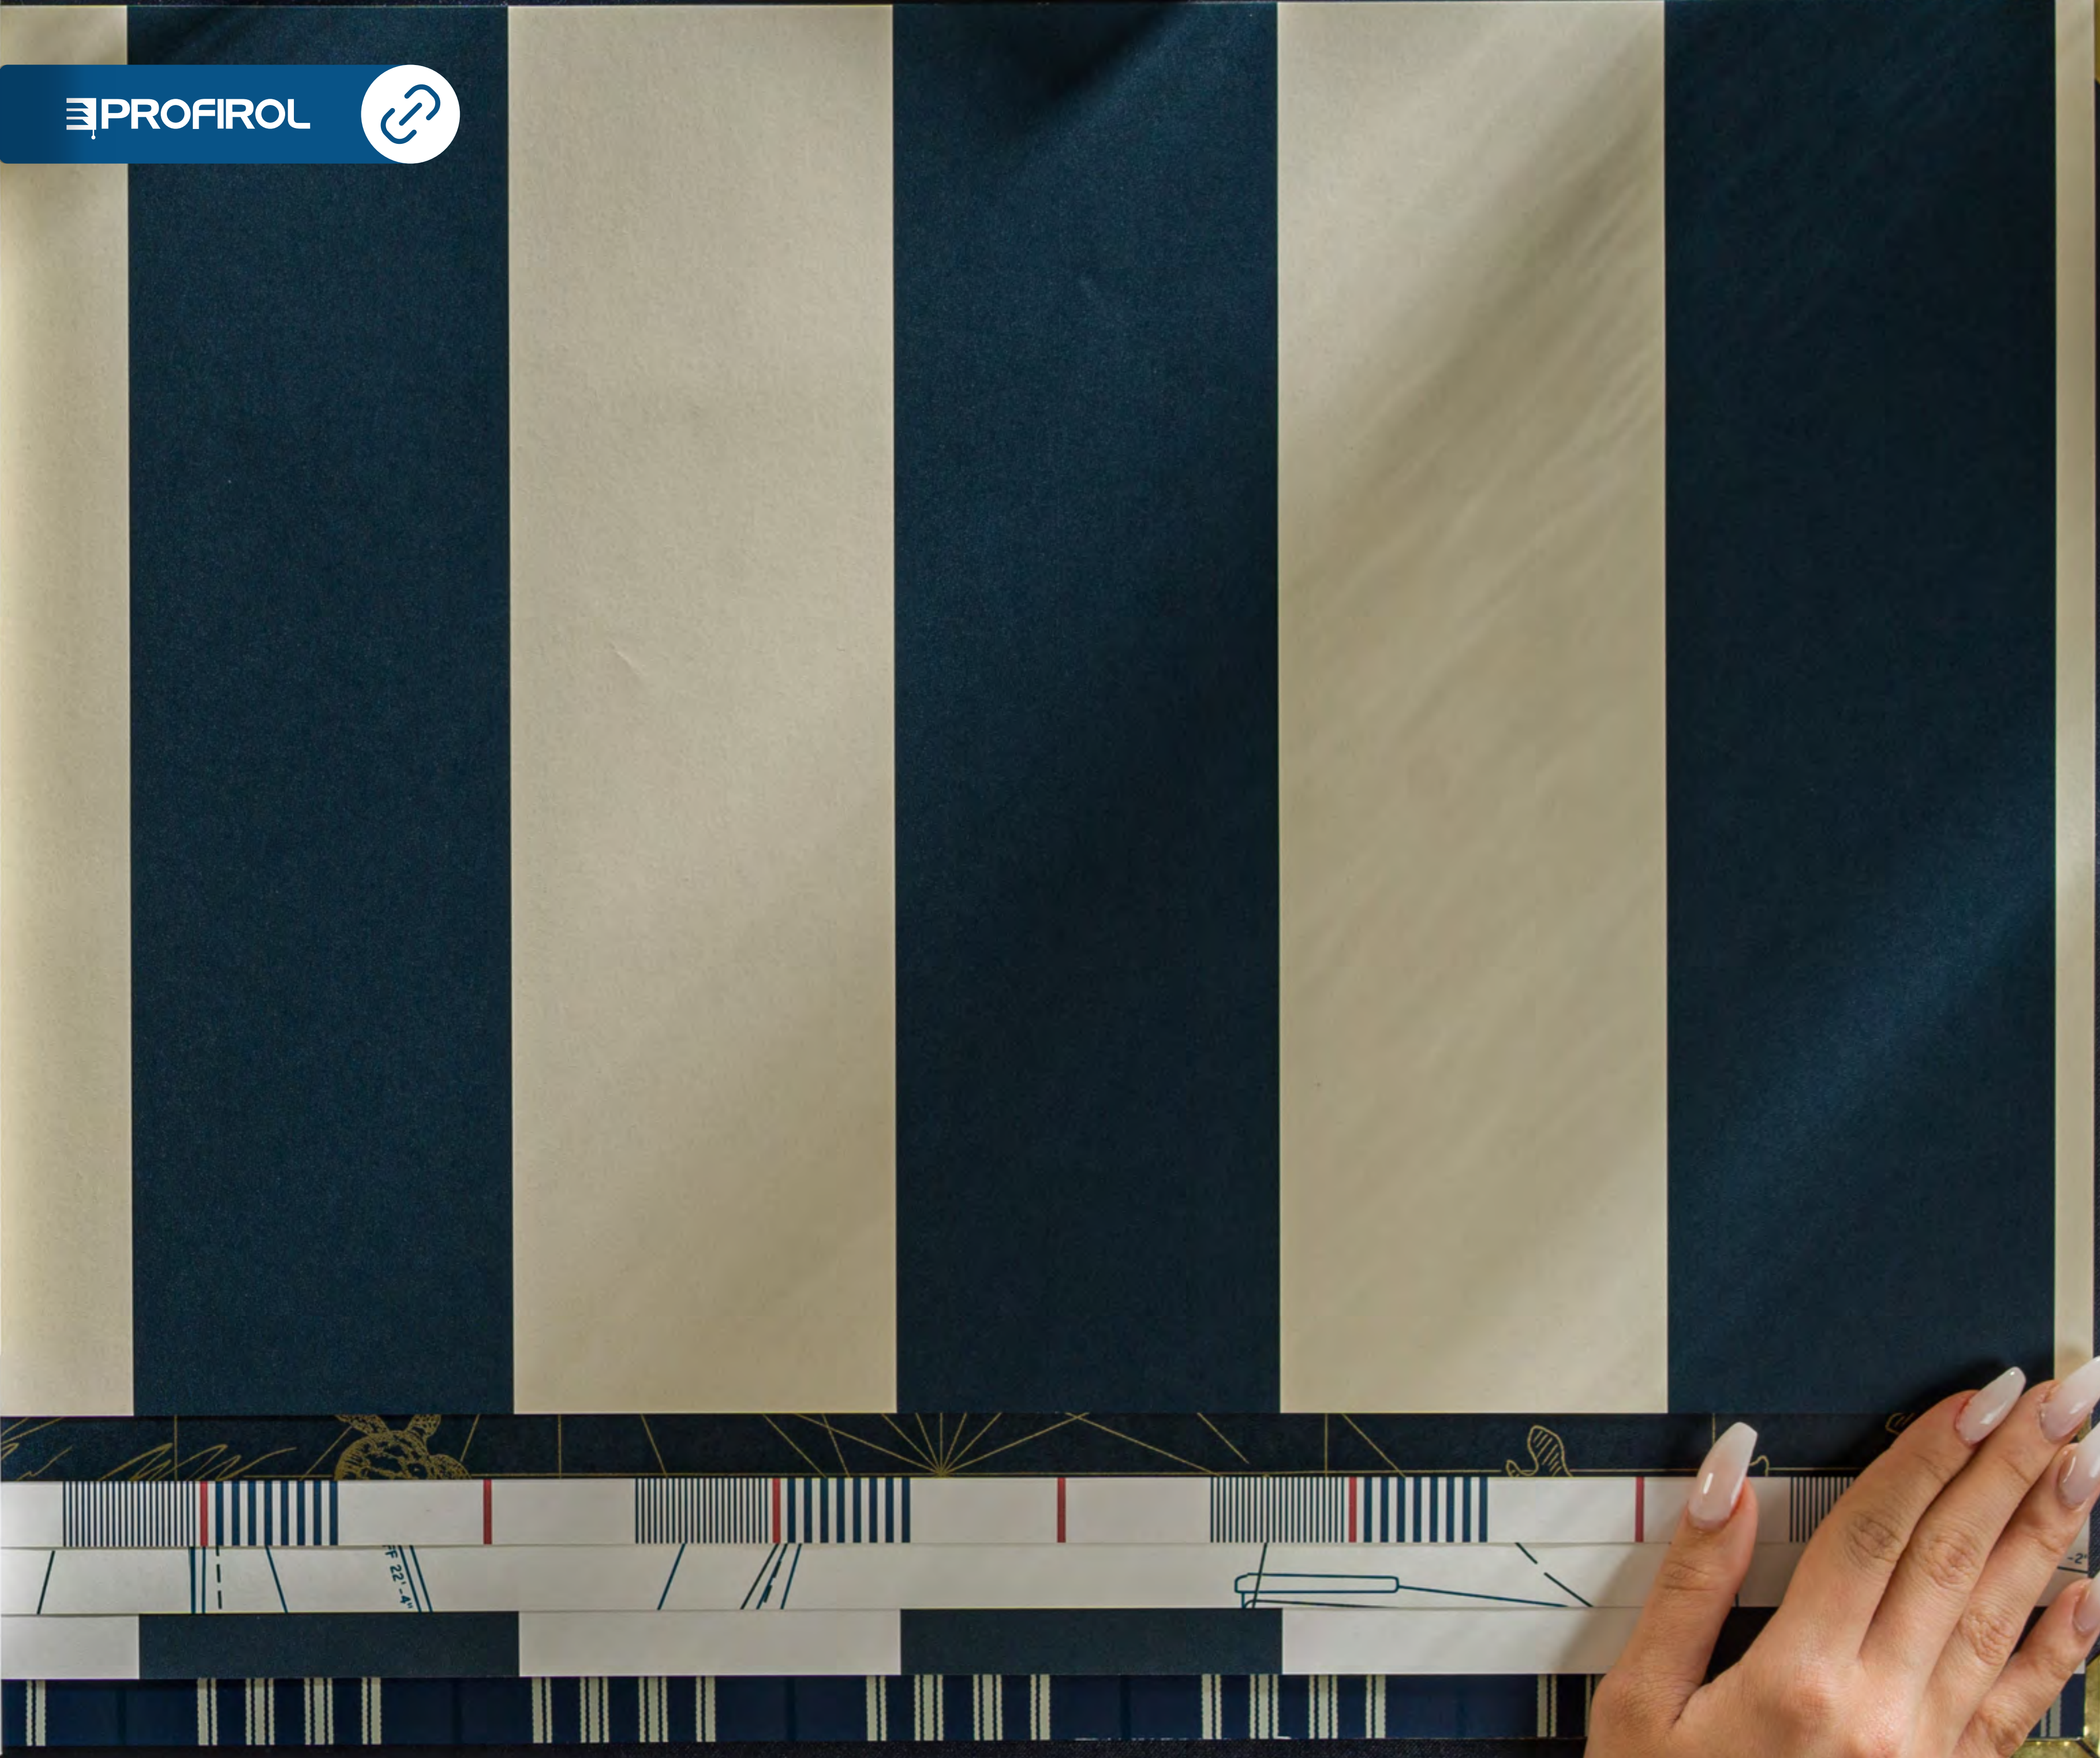

RALPH LAUREN
DOWN EASTER BOATS
PRL5024/03
Atlantic

Width 52cm / 20 1/2"
Repeat 52cm / 20 1/2"
Roll Length 10m / 11 yds
Straight
Washable

Please remember shade may vary between the sample and current stock.