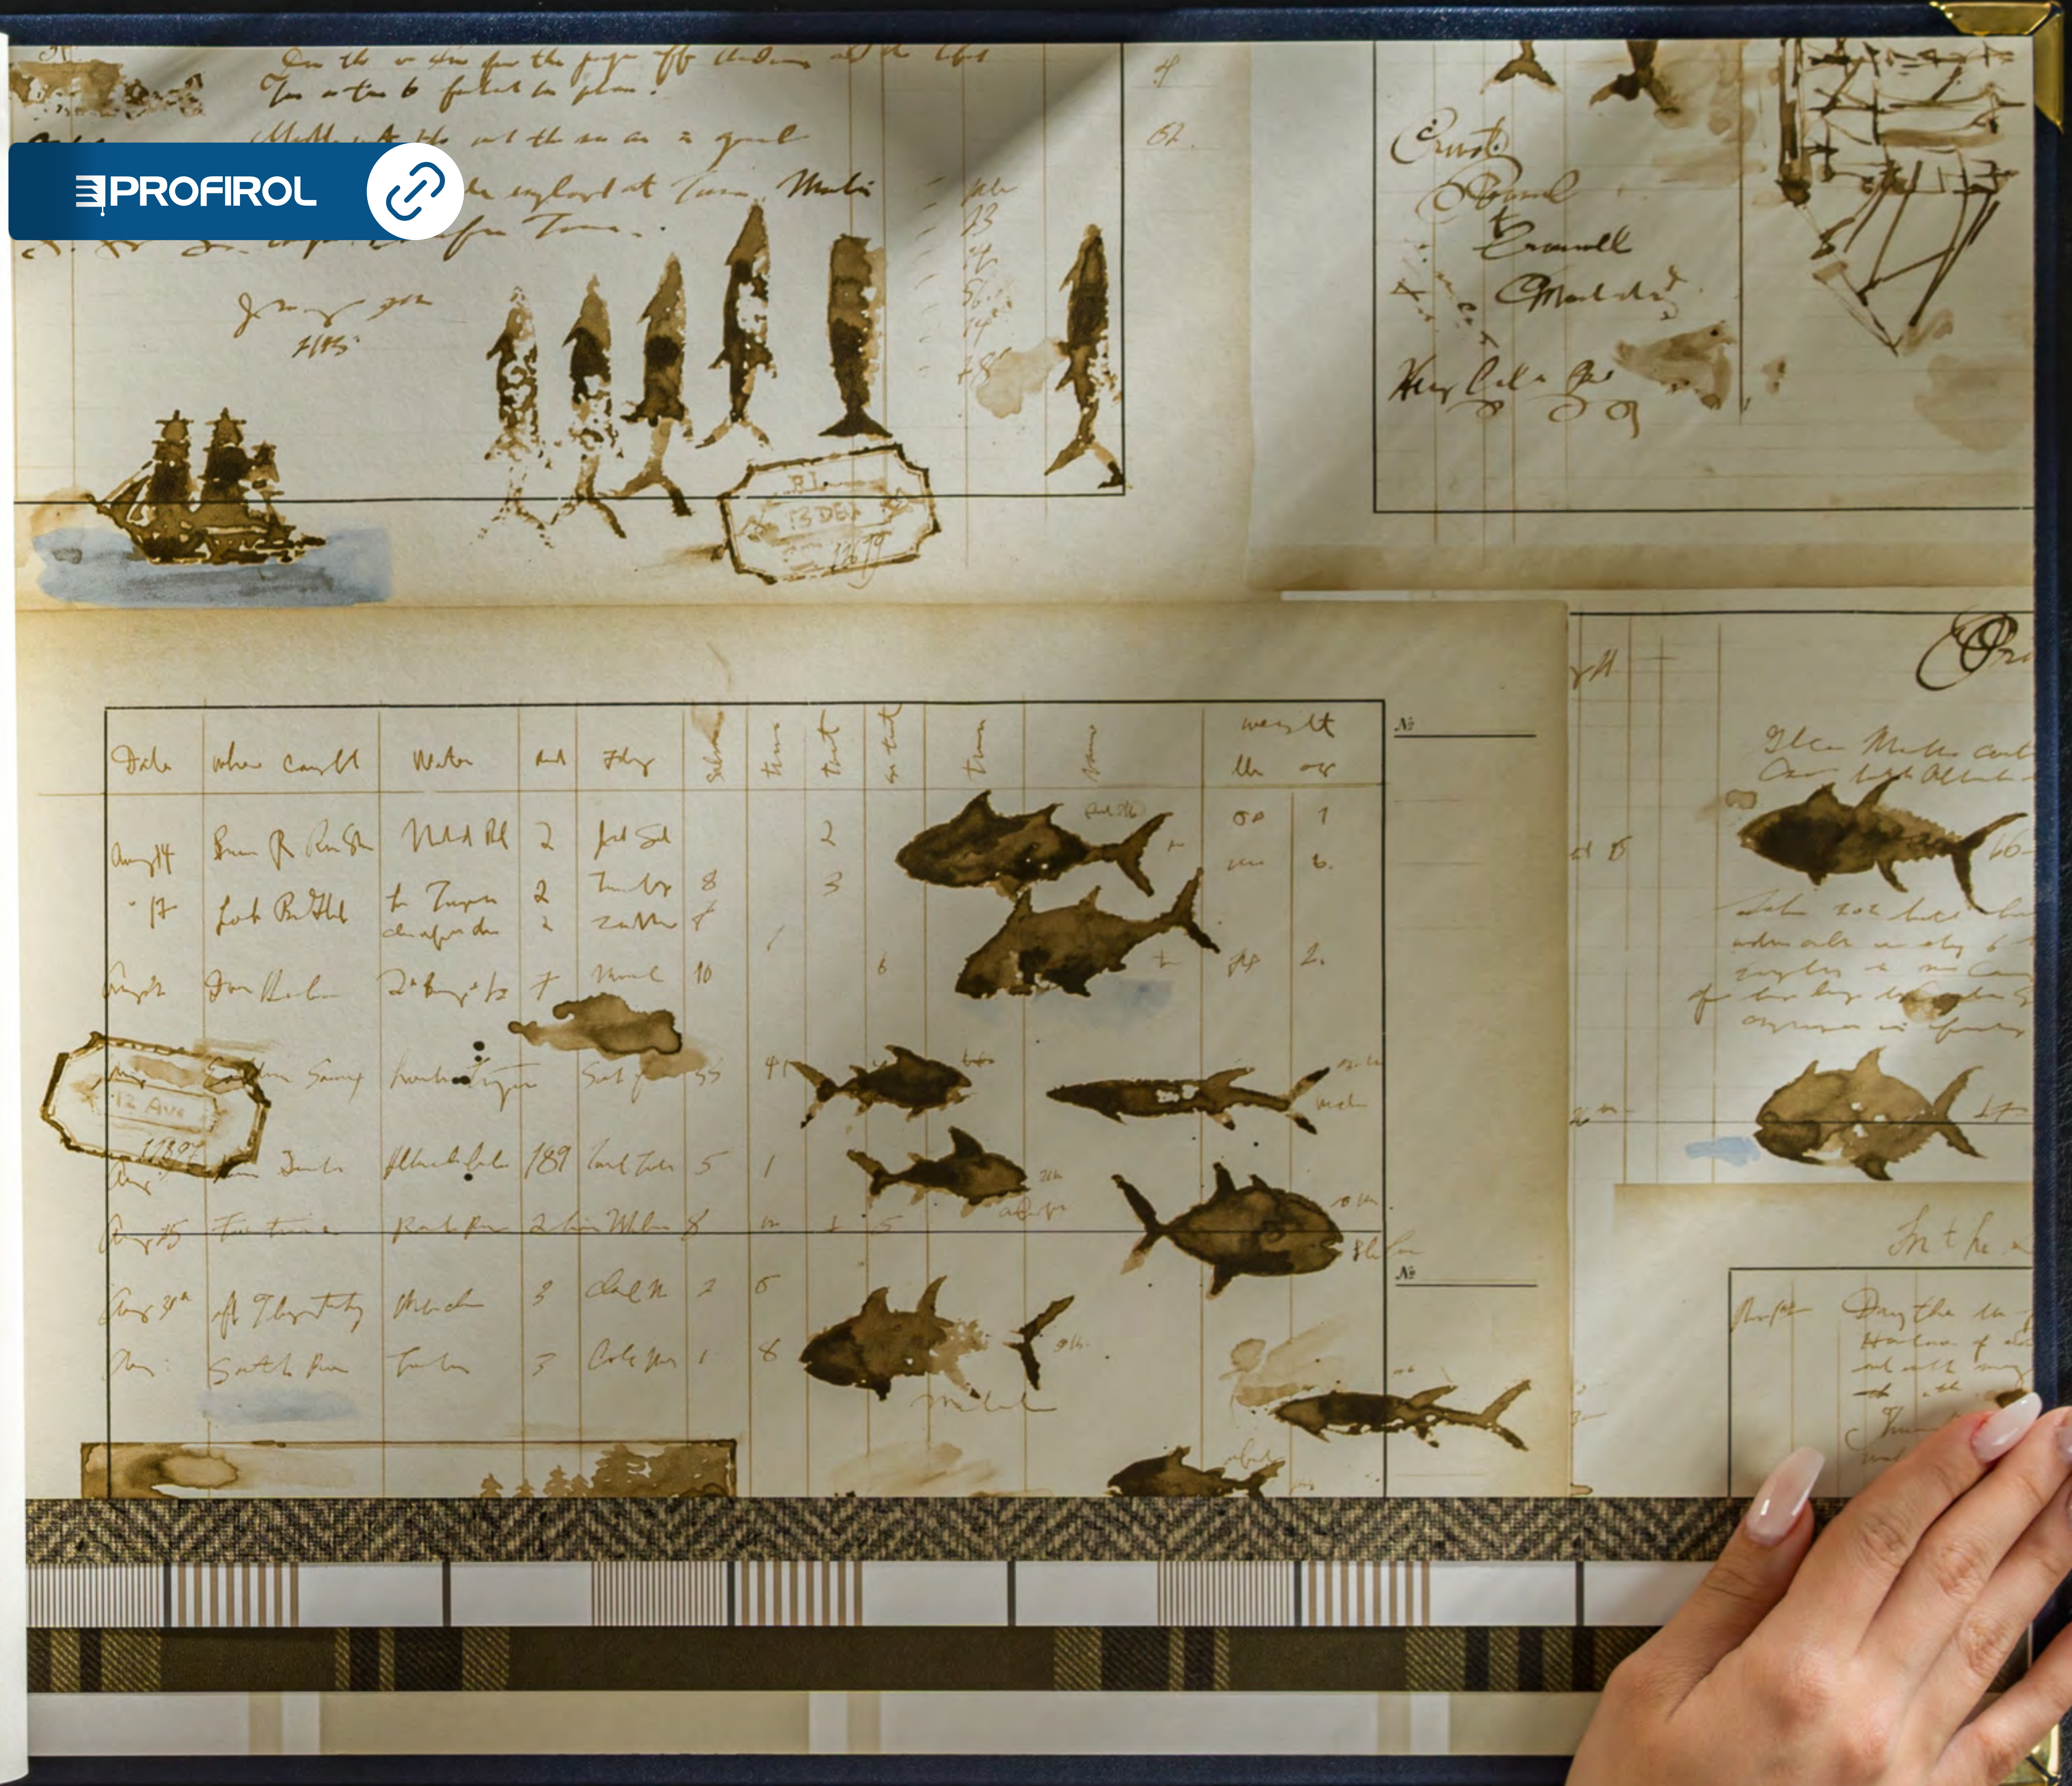

Please remember shade may vary between this sample and current stock.

PROFIROL

RALPH LAUREN
MARY DAY BOTANICAL
PRL5023/01
Slate

Featured image displays two drops.
This wallpaper can be printed on embossed heavy-weight vinyl for contract orders,
minimum 150 rolls. For more detailed information please contact your sales office.
Width 68.5cm / 27"
Repeat 76cm / 30"
Roll Length 10m / 11yds
Straight
Washable
Please remember shade may vary between this sample and current stock.