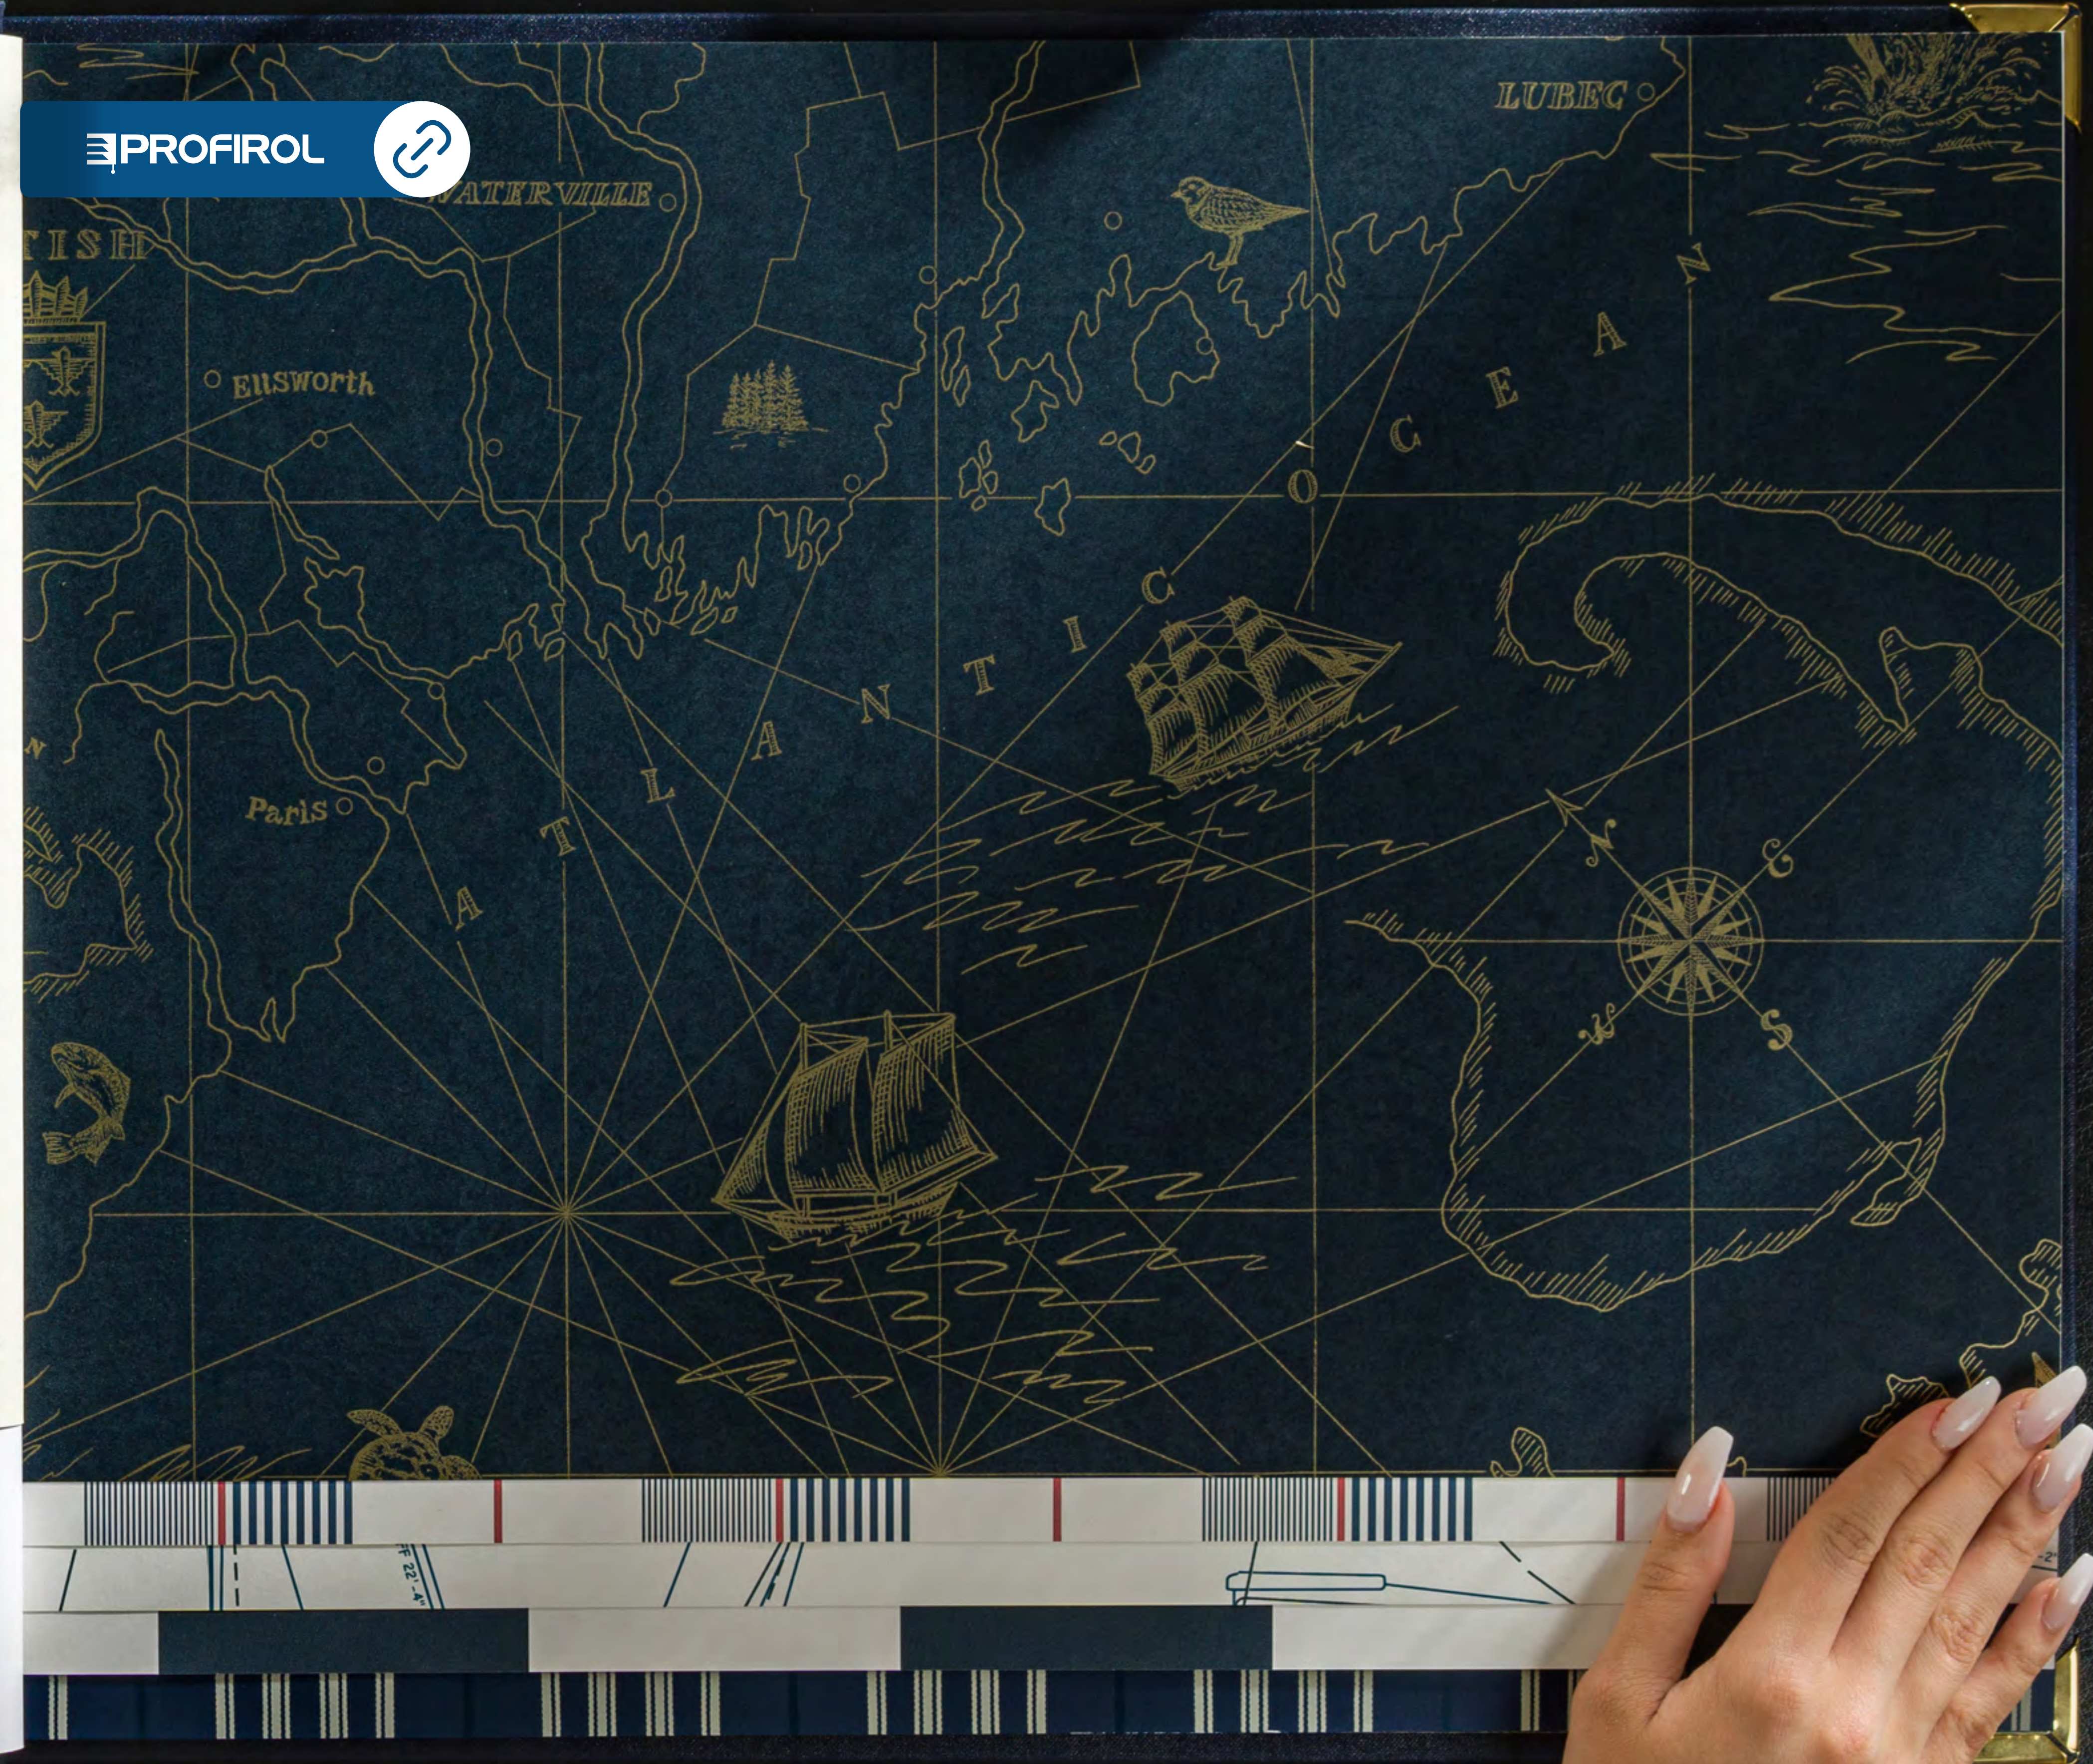

RALPH LAUREN
SPALDING STRIPE
PRL026/01
Dark Blue

Width 52cm / 20 1/2"
Repeat 0cm / 0"
Roll Length 10m / 11yds
Random Match
Washable

Please remember shade may vary between this sample and current stock.