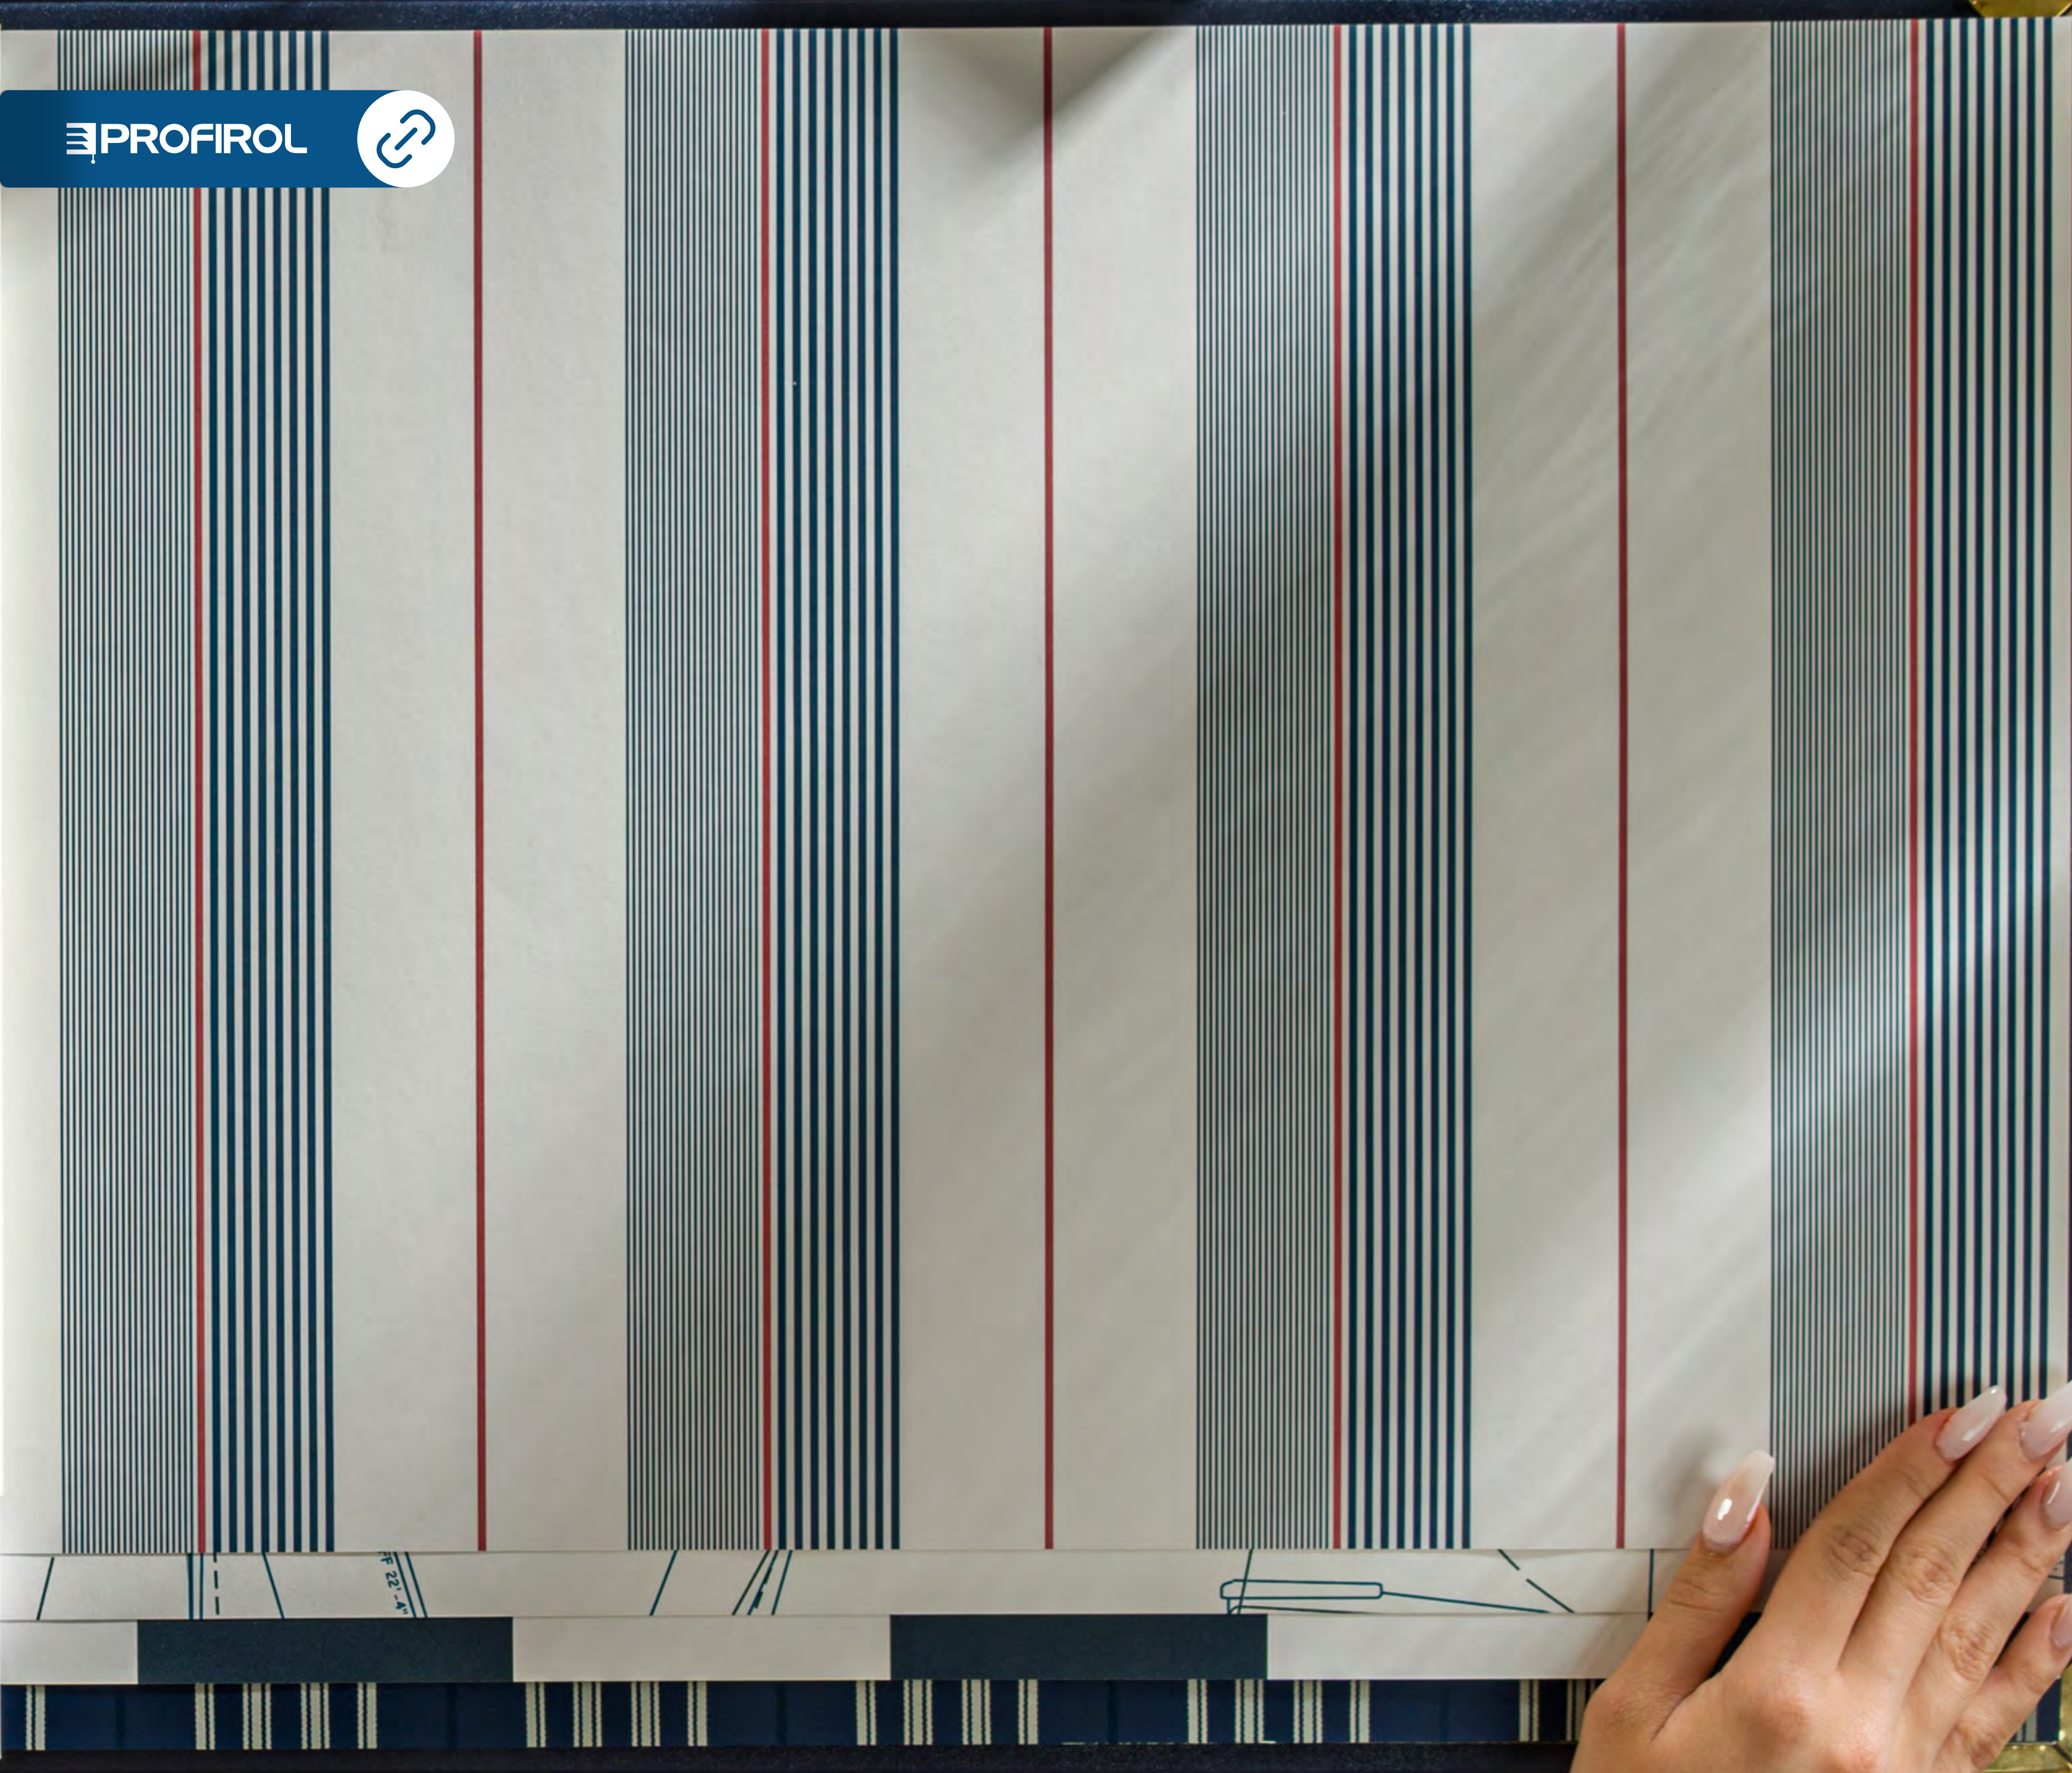

RALPH LAUREN
SHIPPING LANES MAP
PRL5027/04
Brilliant Blue

Featured image displays two drops
This wallpaper can be printed on embossed heavyweight vinyl for contract orders,
minimum 150 rolls. For more detailed information please contact your sales office.

Width 52cm / 20 1/2"
Repeat 72cm / 28 1/4"
Roll Length 10m / 11 yds
Straight
Washable

Please remember shade may vary between this sample and current stock.