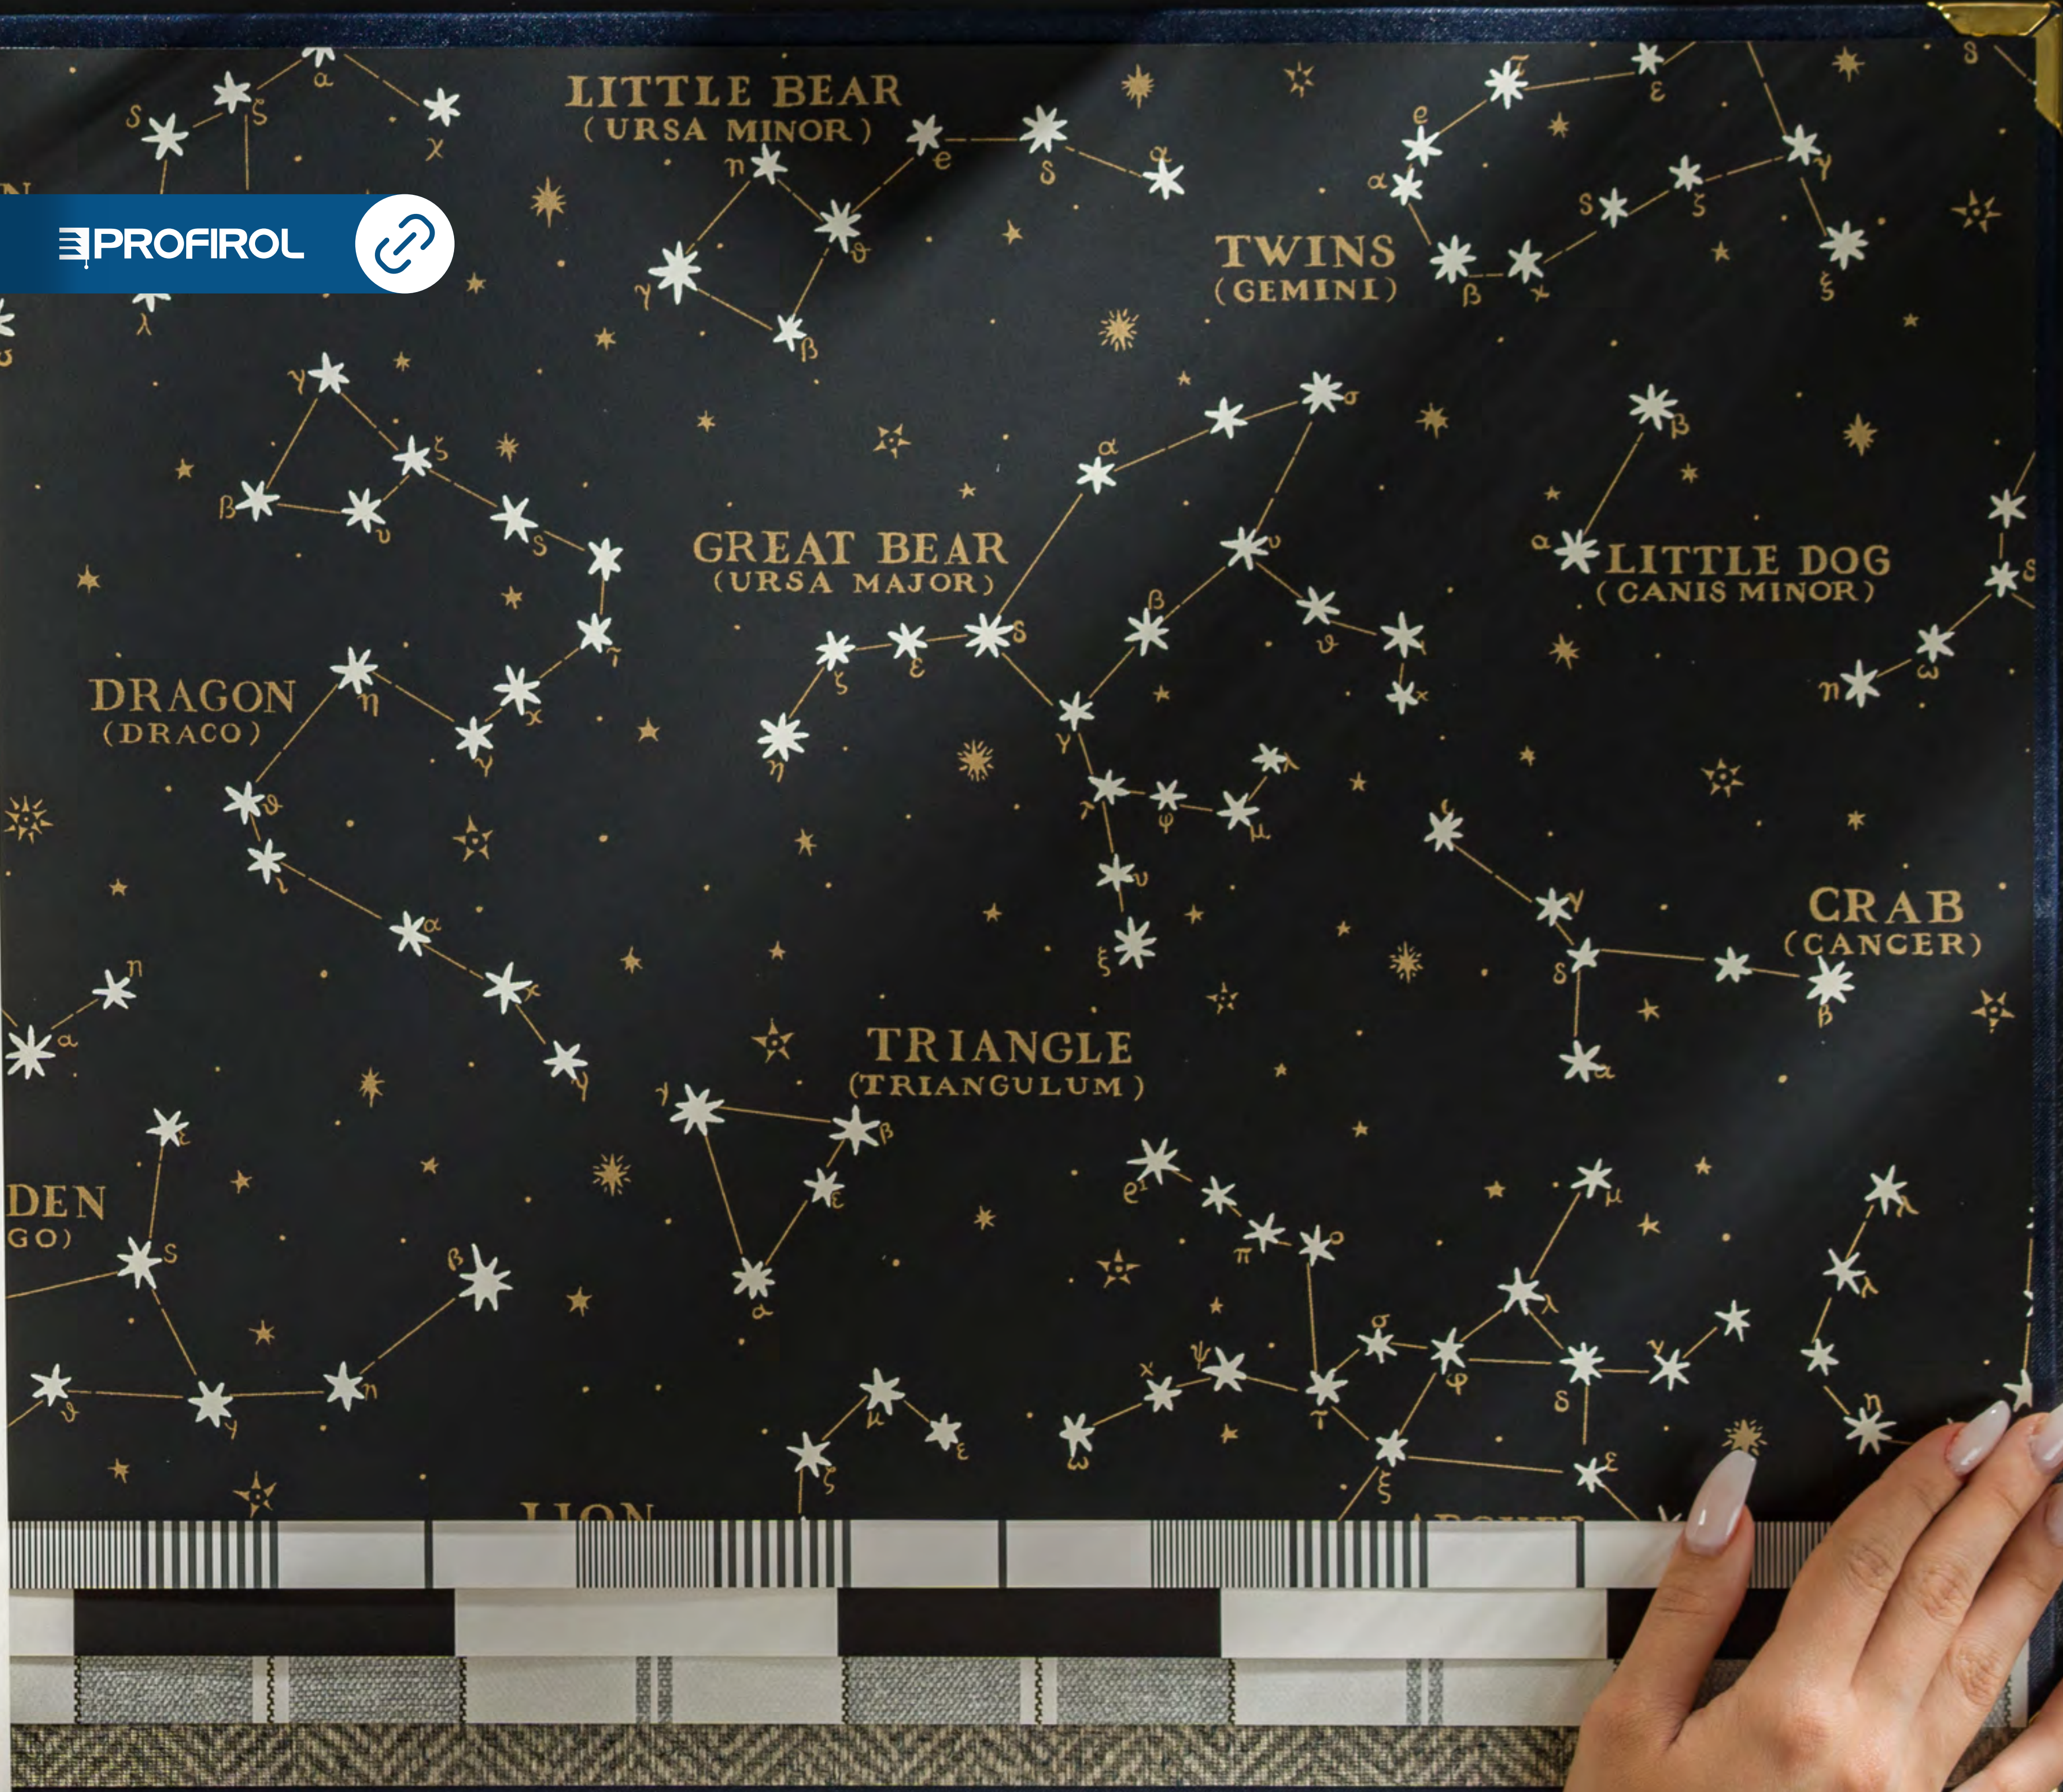

Please remember shade may vary between this sample and current stock.

RALPH LAUREN
STONELEIGH HERRINGBONE
PRL5029/04
Oyster

Width 68.5cm / 27"
Repeat 0cm / 0"
Roll Length 10m / 11yds
Random Match
Scrubable

Please remember shade may vary between this sample and current stock

PROFIROL 

RALPH LAUREN
SHIPPING LANES MAP
PRL5027/01
Bone

Featured image displays two drops
This wallpaper can be printed on embossed heavyweight vinyl for contract orders,
minimum 150 rolls. For more detailed information please contact your sales office.

Width 52cm / 20 1/2"
Repeat 72cm / 28 3/4"
Roll Length 10m / 11yds
Straight
Washable

Please remember shade may vary between the sample and current stock.

RALPH LAUREN
STARRY SKY
PRL5041/02
Black

Width 68.5cm / 27"
Repeat 68.5cm / 27"
Roll Length 10m / 11yds
Straight
Washable