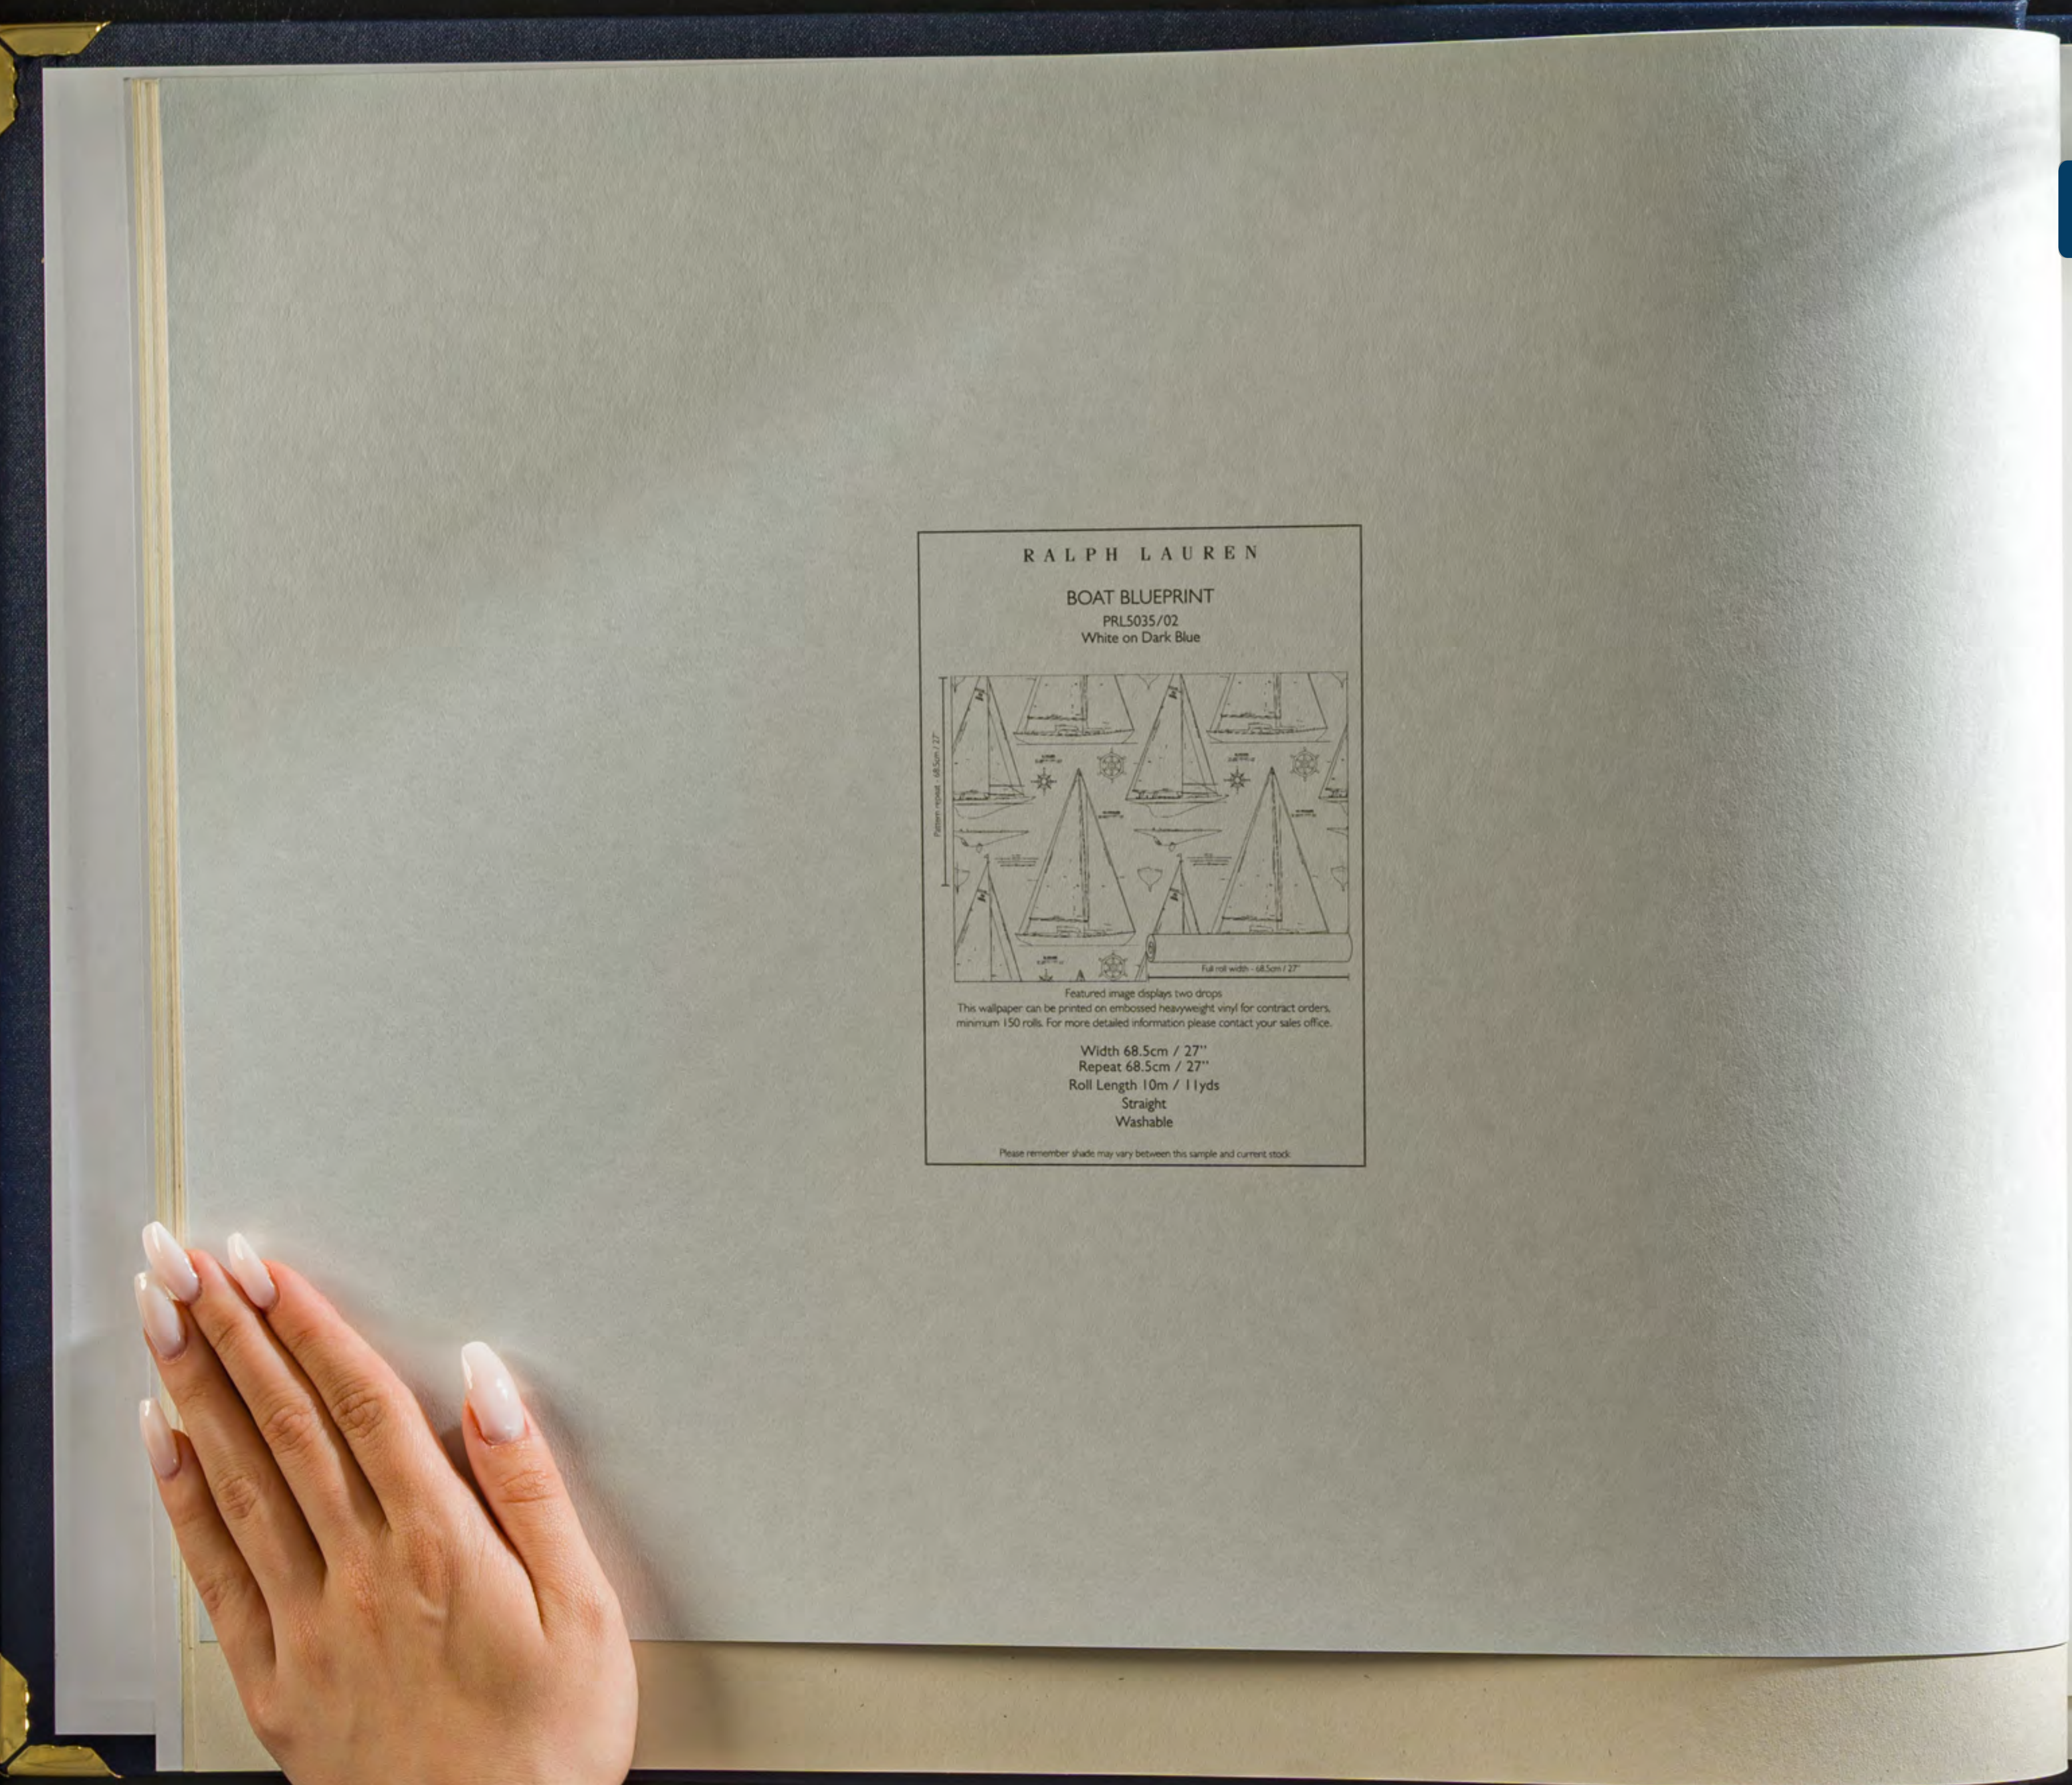

RALPH LAUREN
BOAT BLUEPRINT
PRL5035/02
White on Dark Blue

Featured image displays two drops.
The wallpaper can be printed on embossed heavyweight vinyl for contract orders, minimum 150 rolls. For more detailed information please contact your sales office.

Width 68.5cm / 27"
Repeat 68.5cm / 27"
Roll Length 10m / 11yds
Straight
Washable

Please remember shade may vary between this sample and current stock.