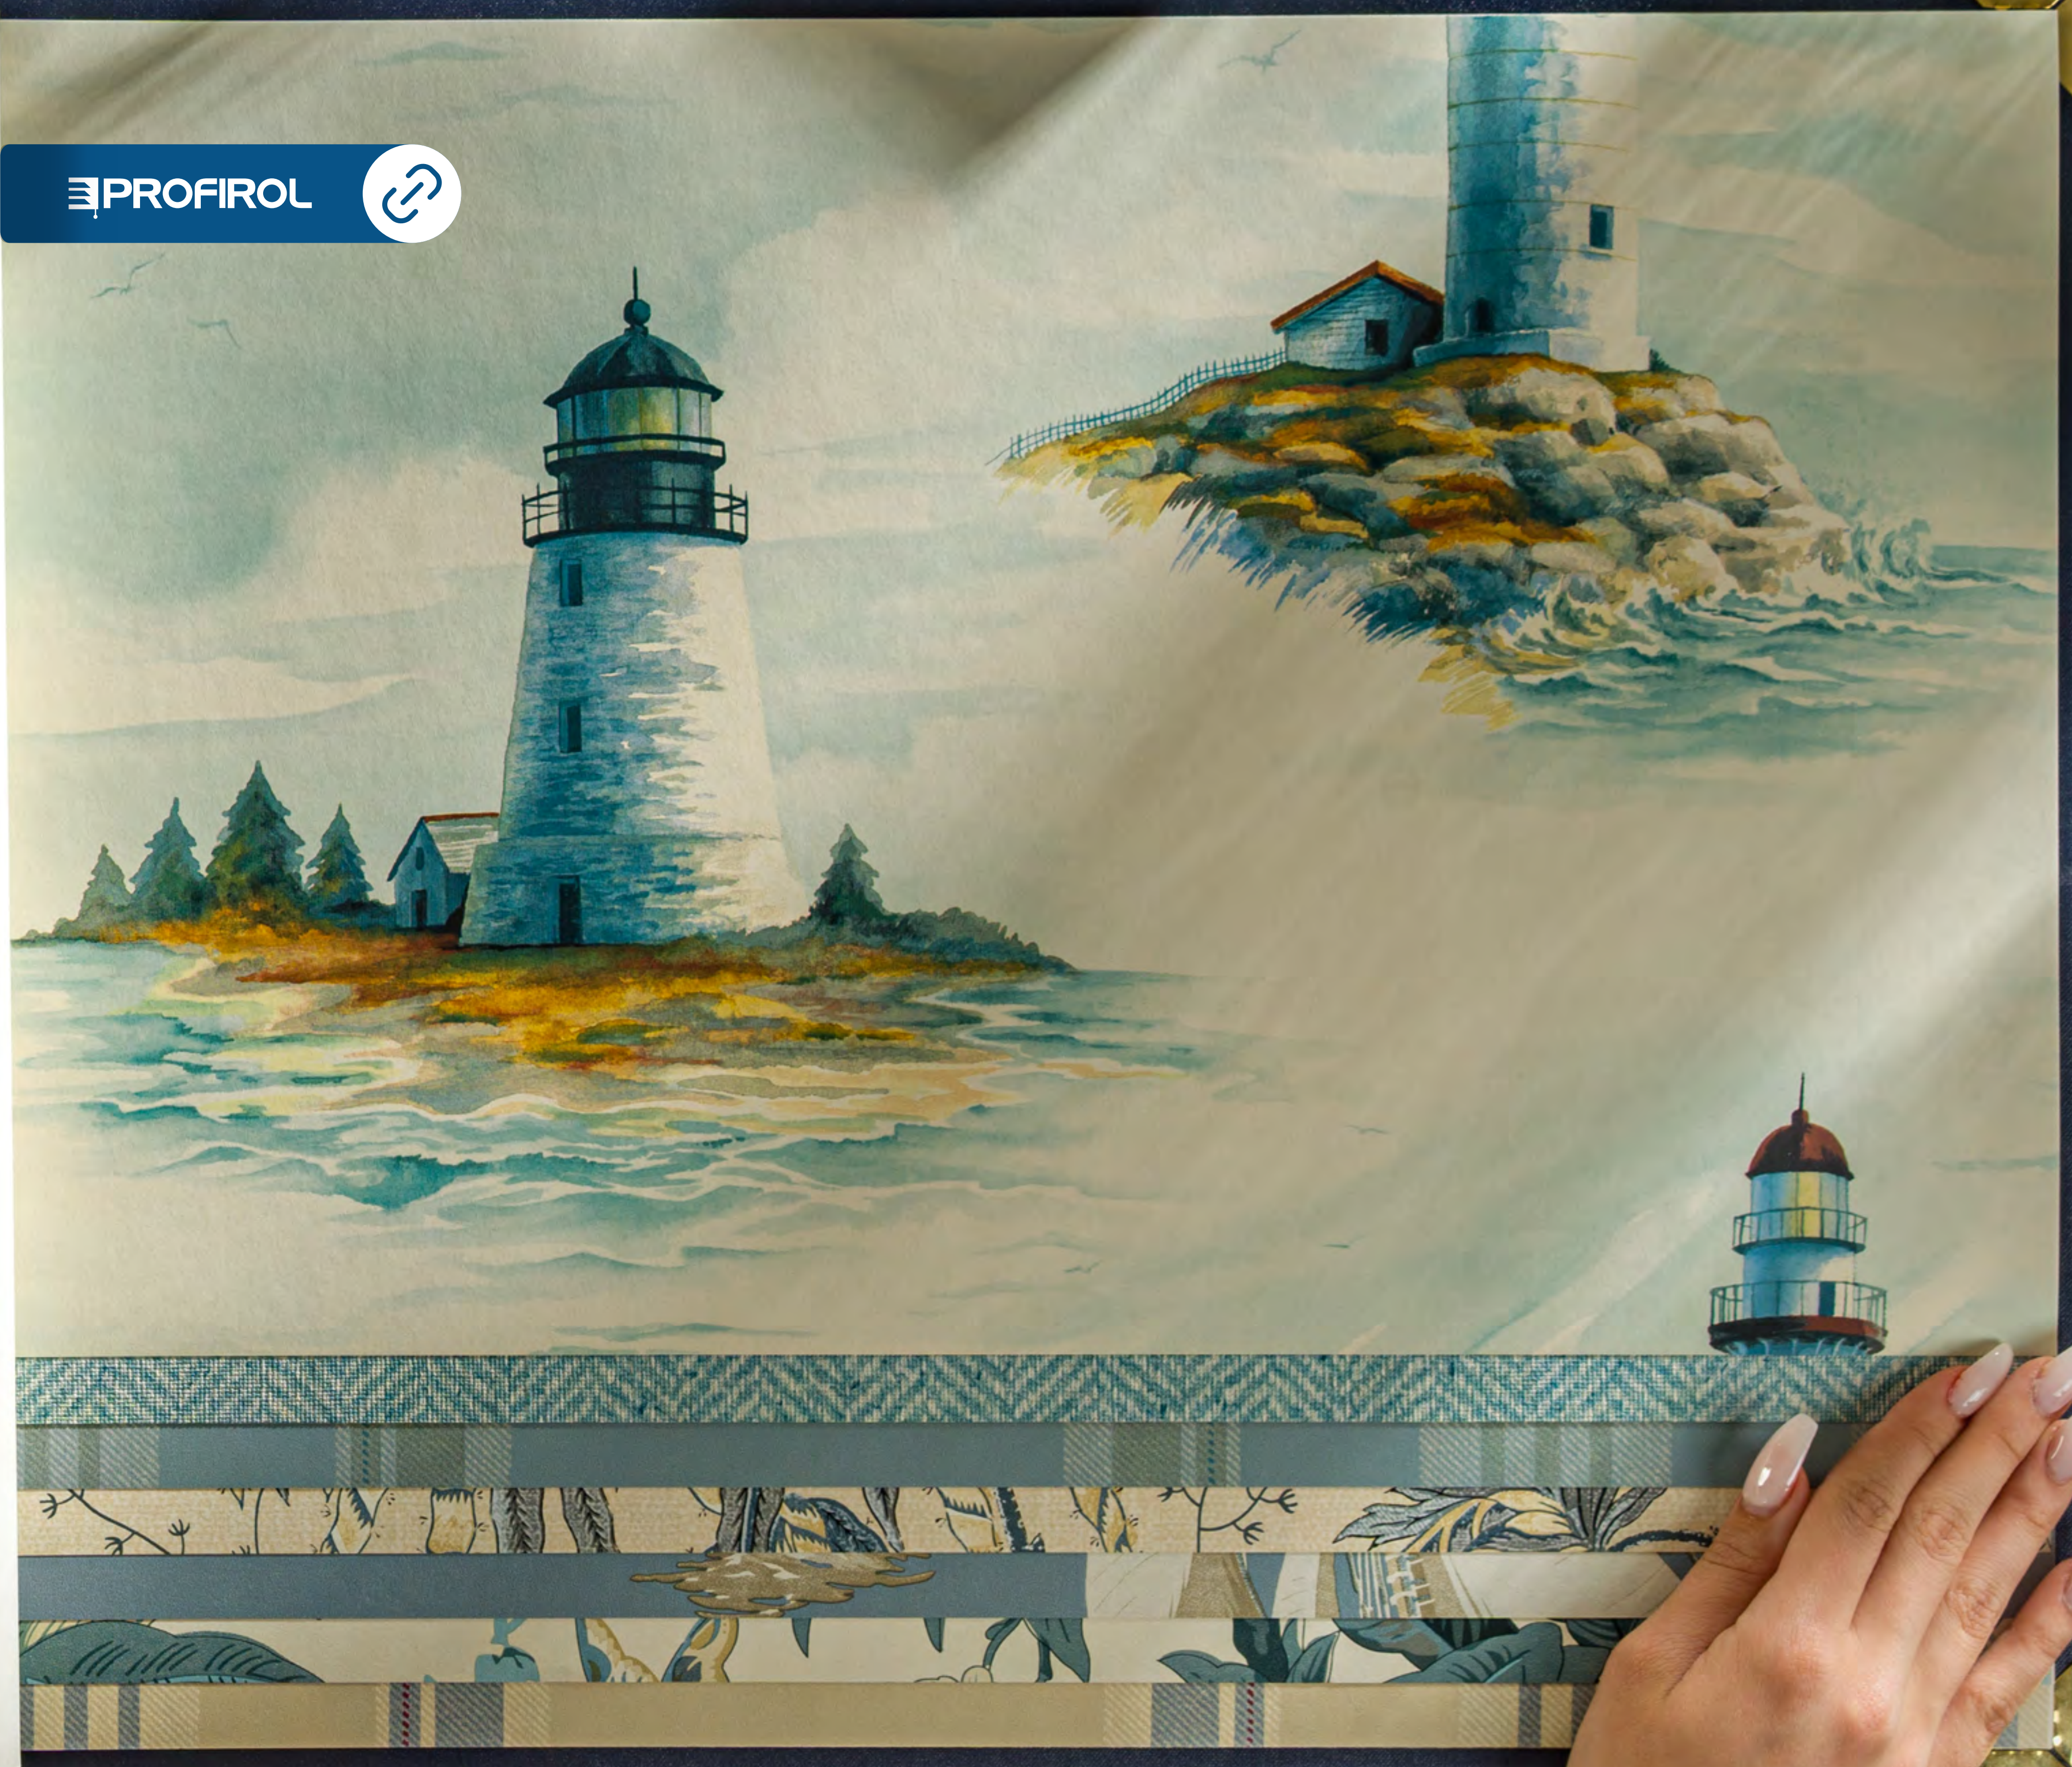

RALPH LAUREN
DEERPATH TRAIL PLAID
PRL5020/04
Indigo

Featured image displays two drops
This wallpaper can be printed on embossed heavyweight vinyl for contract orders, minimum 150 rolls. For more detailed information please contact your sales office.

Width 68.5cm / 27"
Repeat 30.5cm / 12"
Roll Length 10m / 11yds
Straight
Washable

Please remember shade may vary between the sample and current stock.