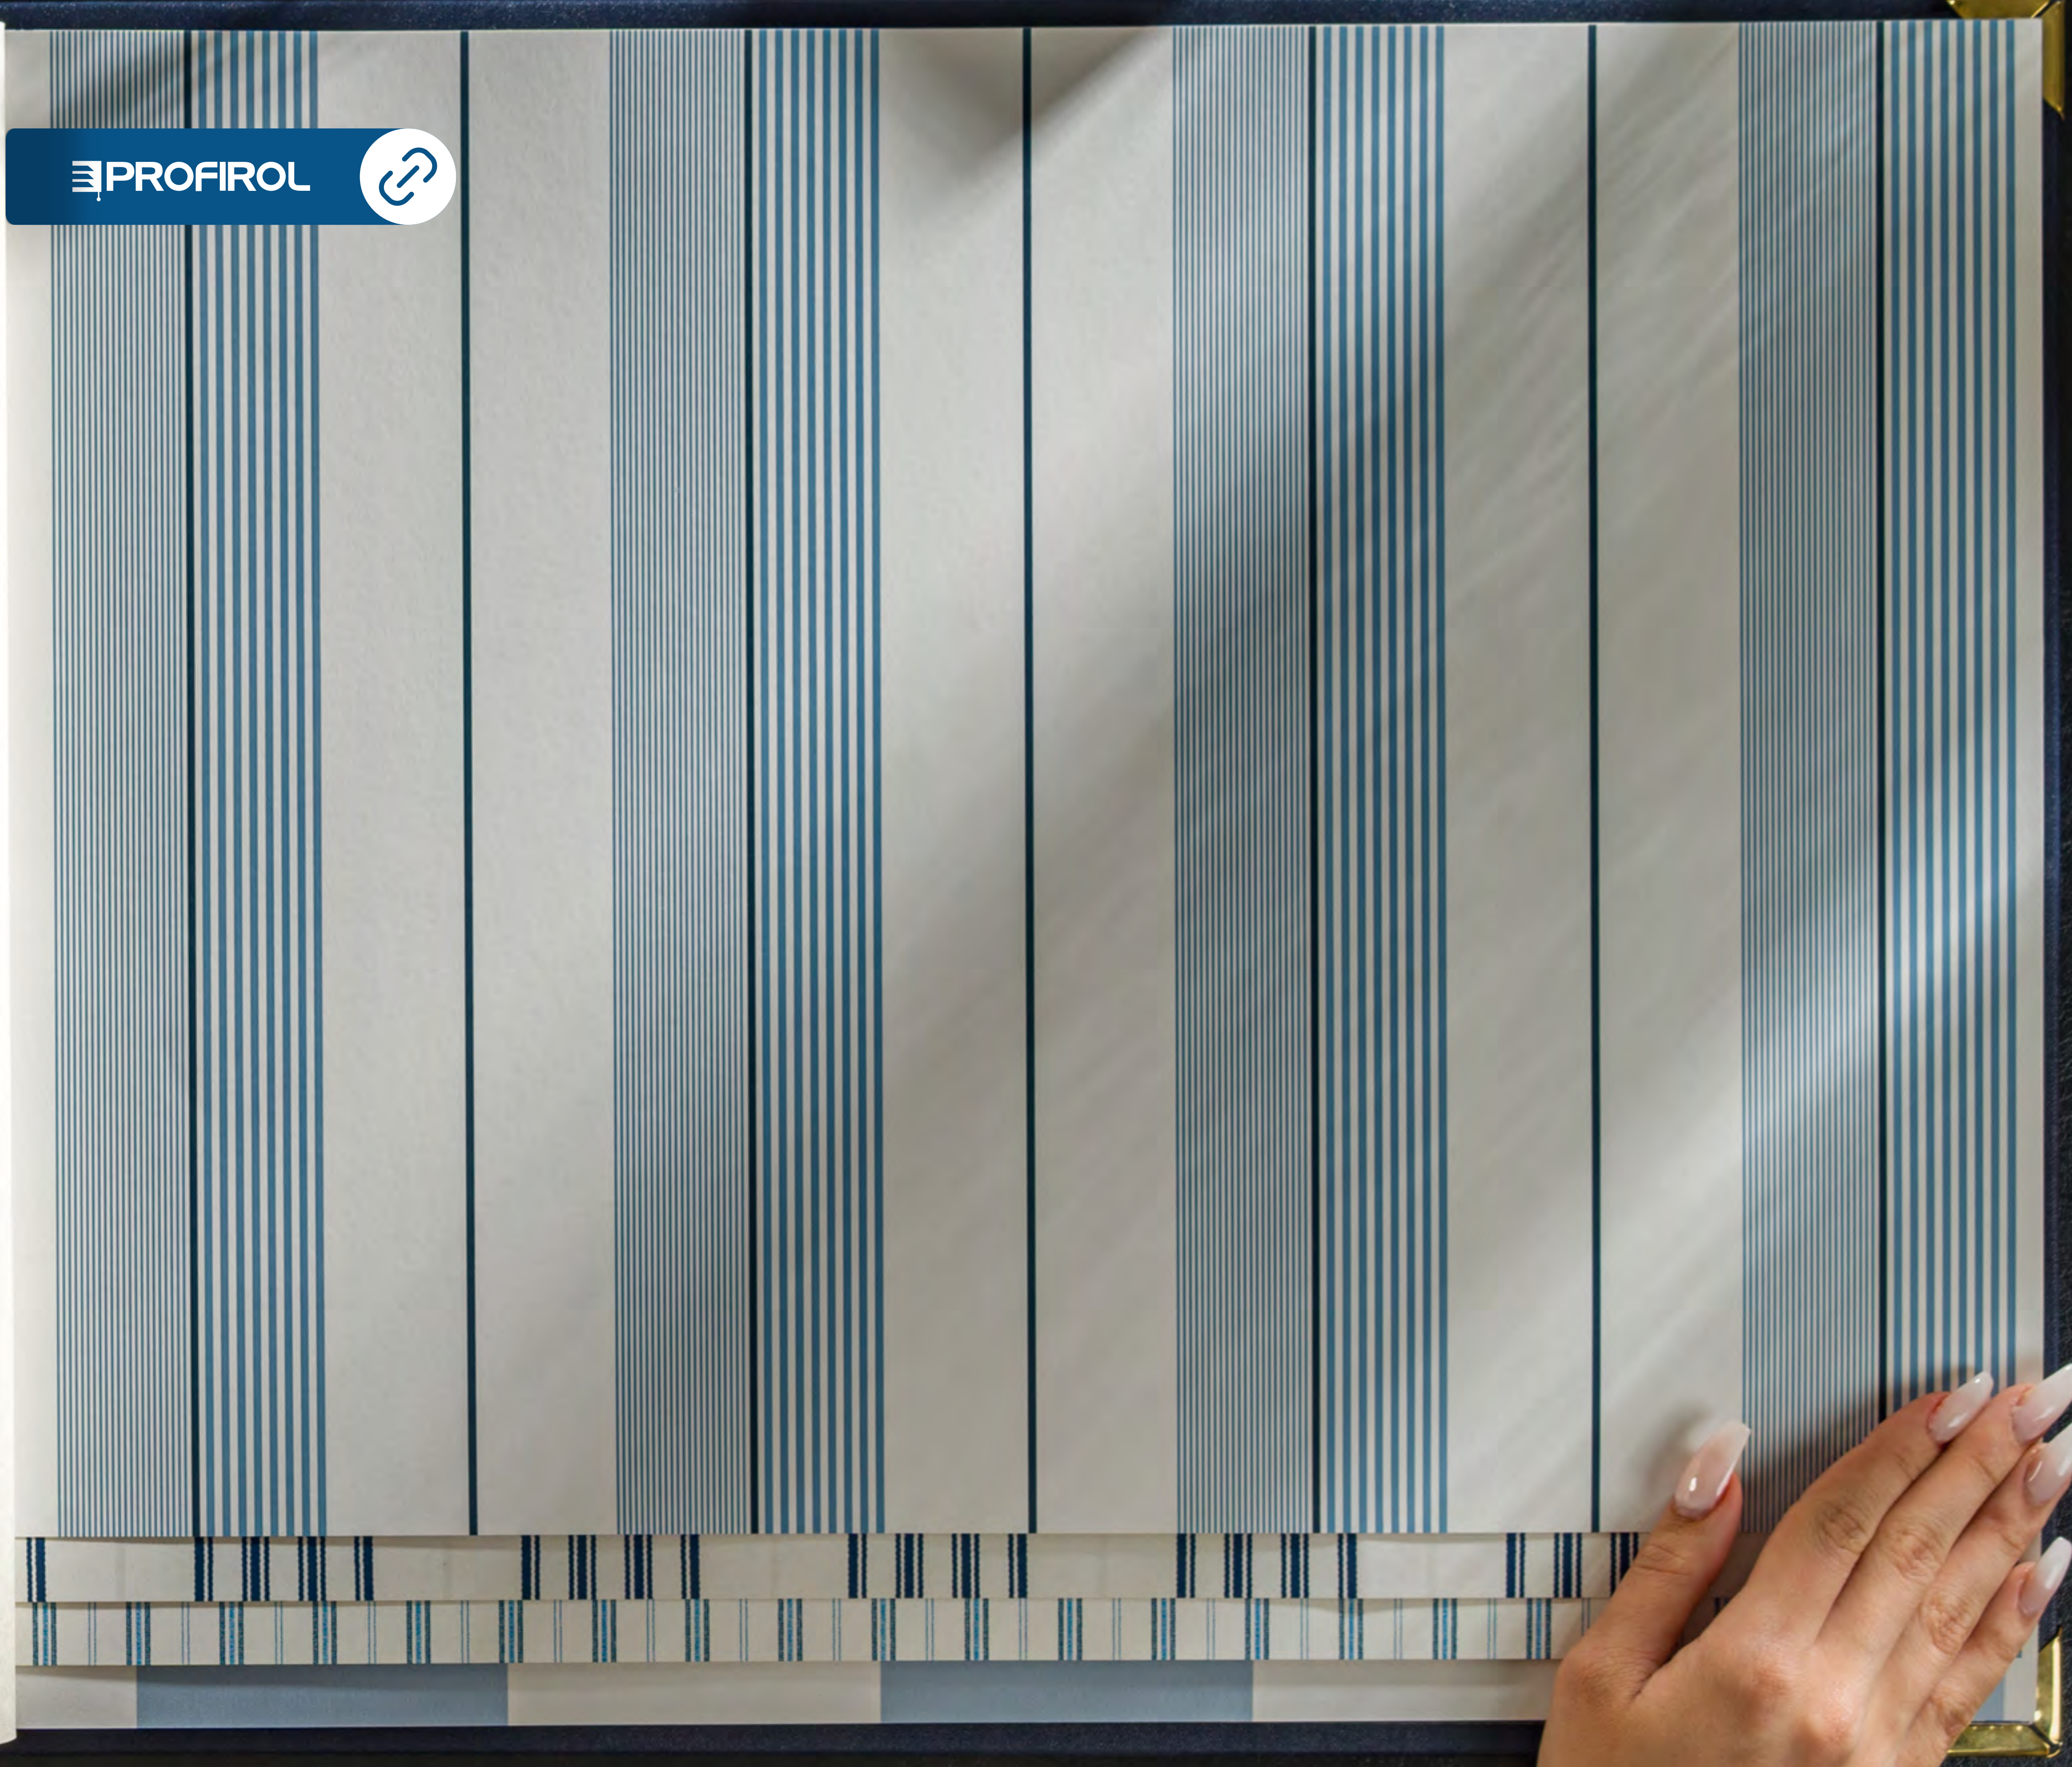

Please remember shade may vary between this sample and current stock.

PROFIROL

RALPH LAUREN

AIDEN STRIPE

PRLO20/07
Blue/ Dark Blue/ White

Full roll width: 52cm (20 1/2")

Featured image displays two drops.
This wallpaper can be printed on embossed heavyweight vinyl for contract orders,
minimum 150 rolls. For more detailed information please contact your sales office.