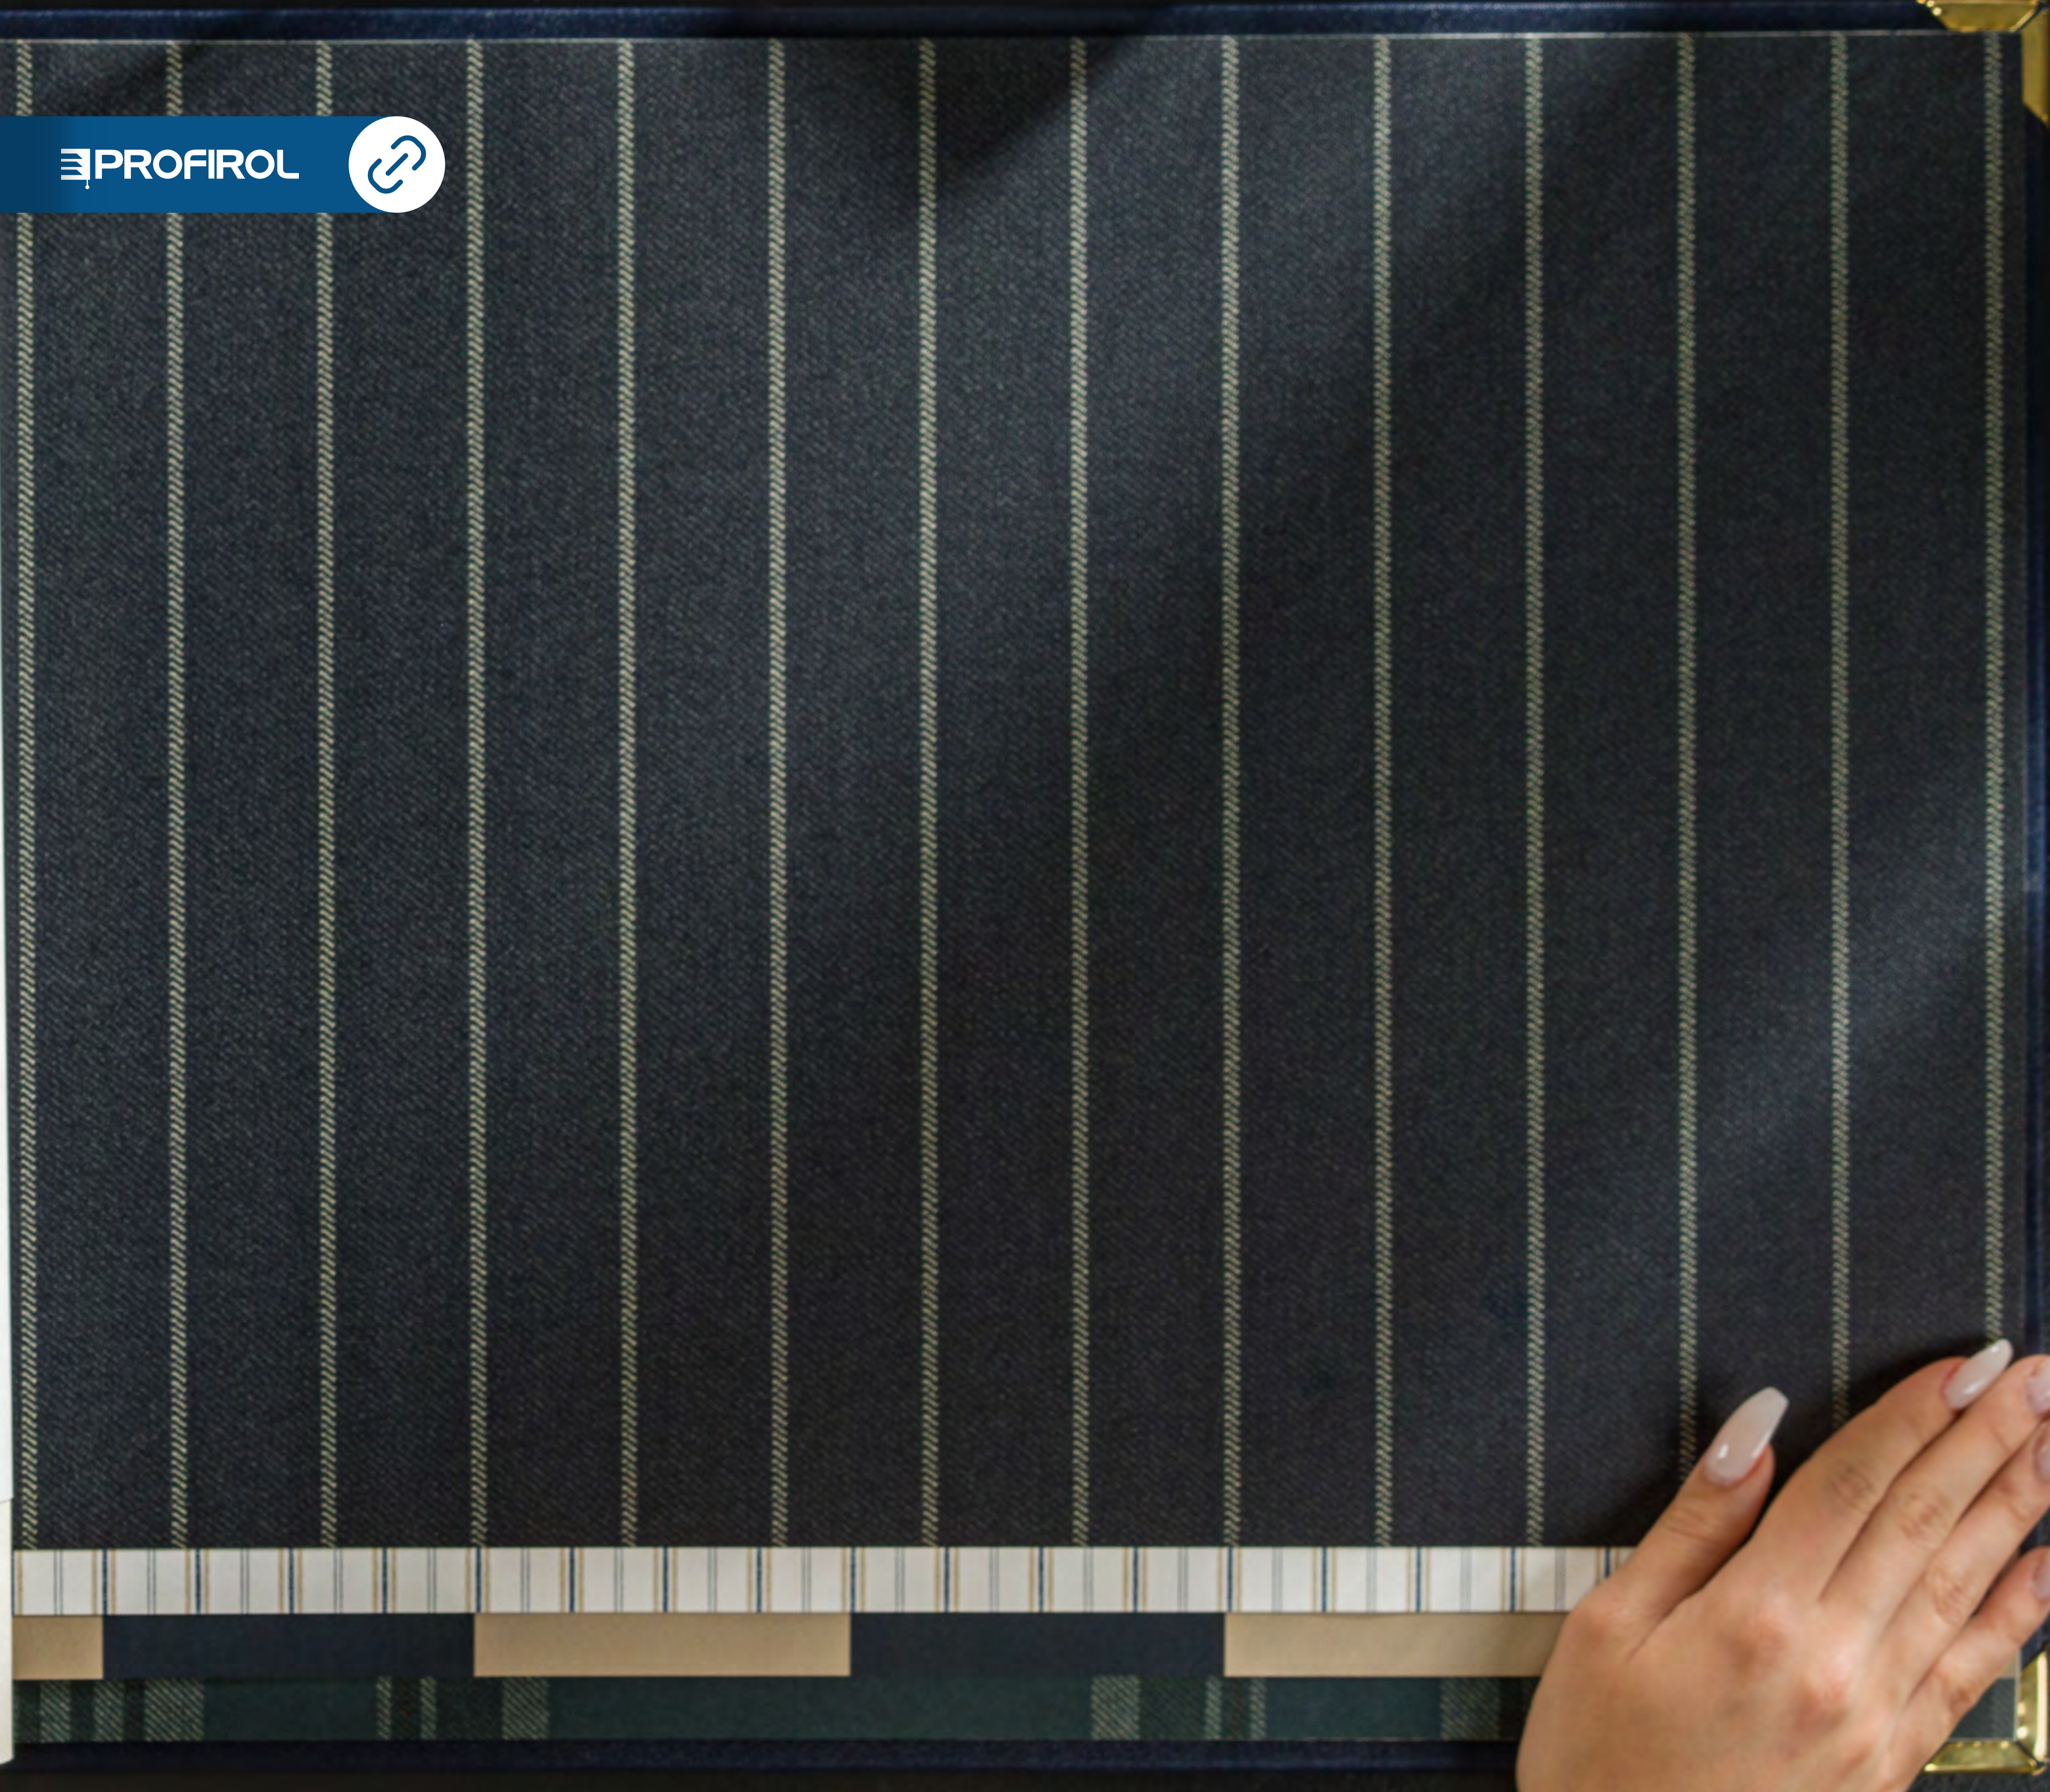

RALPH LAUREN
BOAT BLUEPRINT
PRL5015-03
Vintage Blue

Featured image depicts two drops.
This wallpaper can be printed on embossed heavyweight vinyl for contract orders,
minimum 150 rolls. For more detailed information please contact your sales office.

Width 68.5cm / 27"
Repeat 68.5cm / 27"
Roll Length 10m / 11yds
Straight
Washable

Please remember there may vary between this sample and current stock