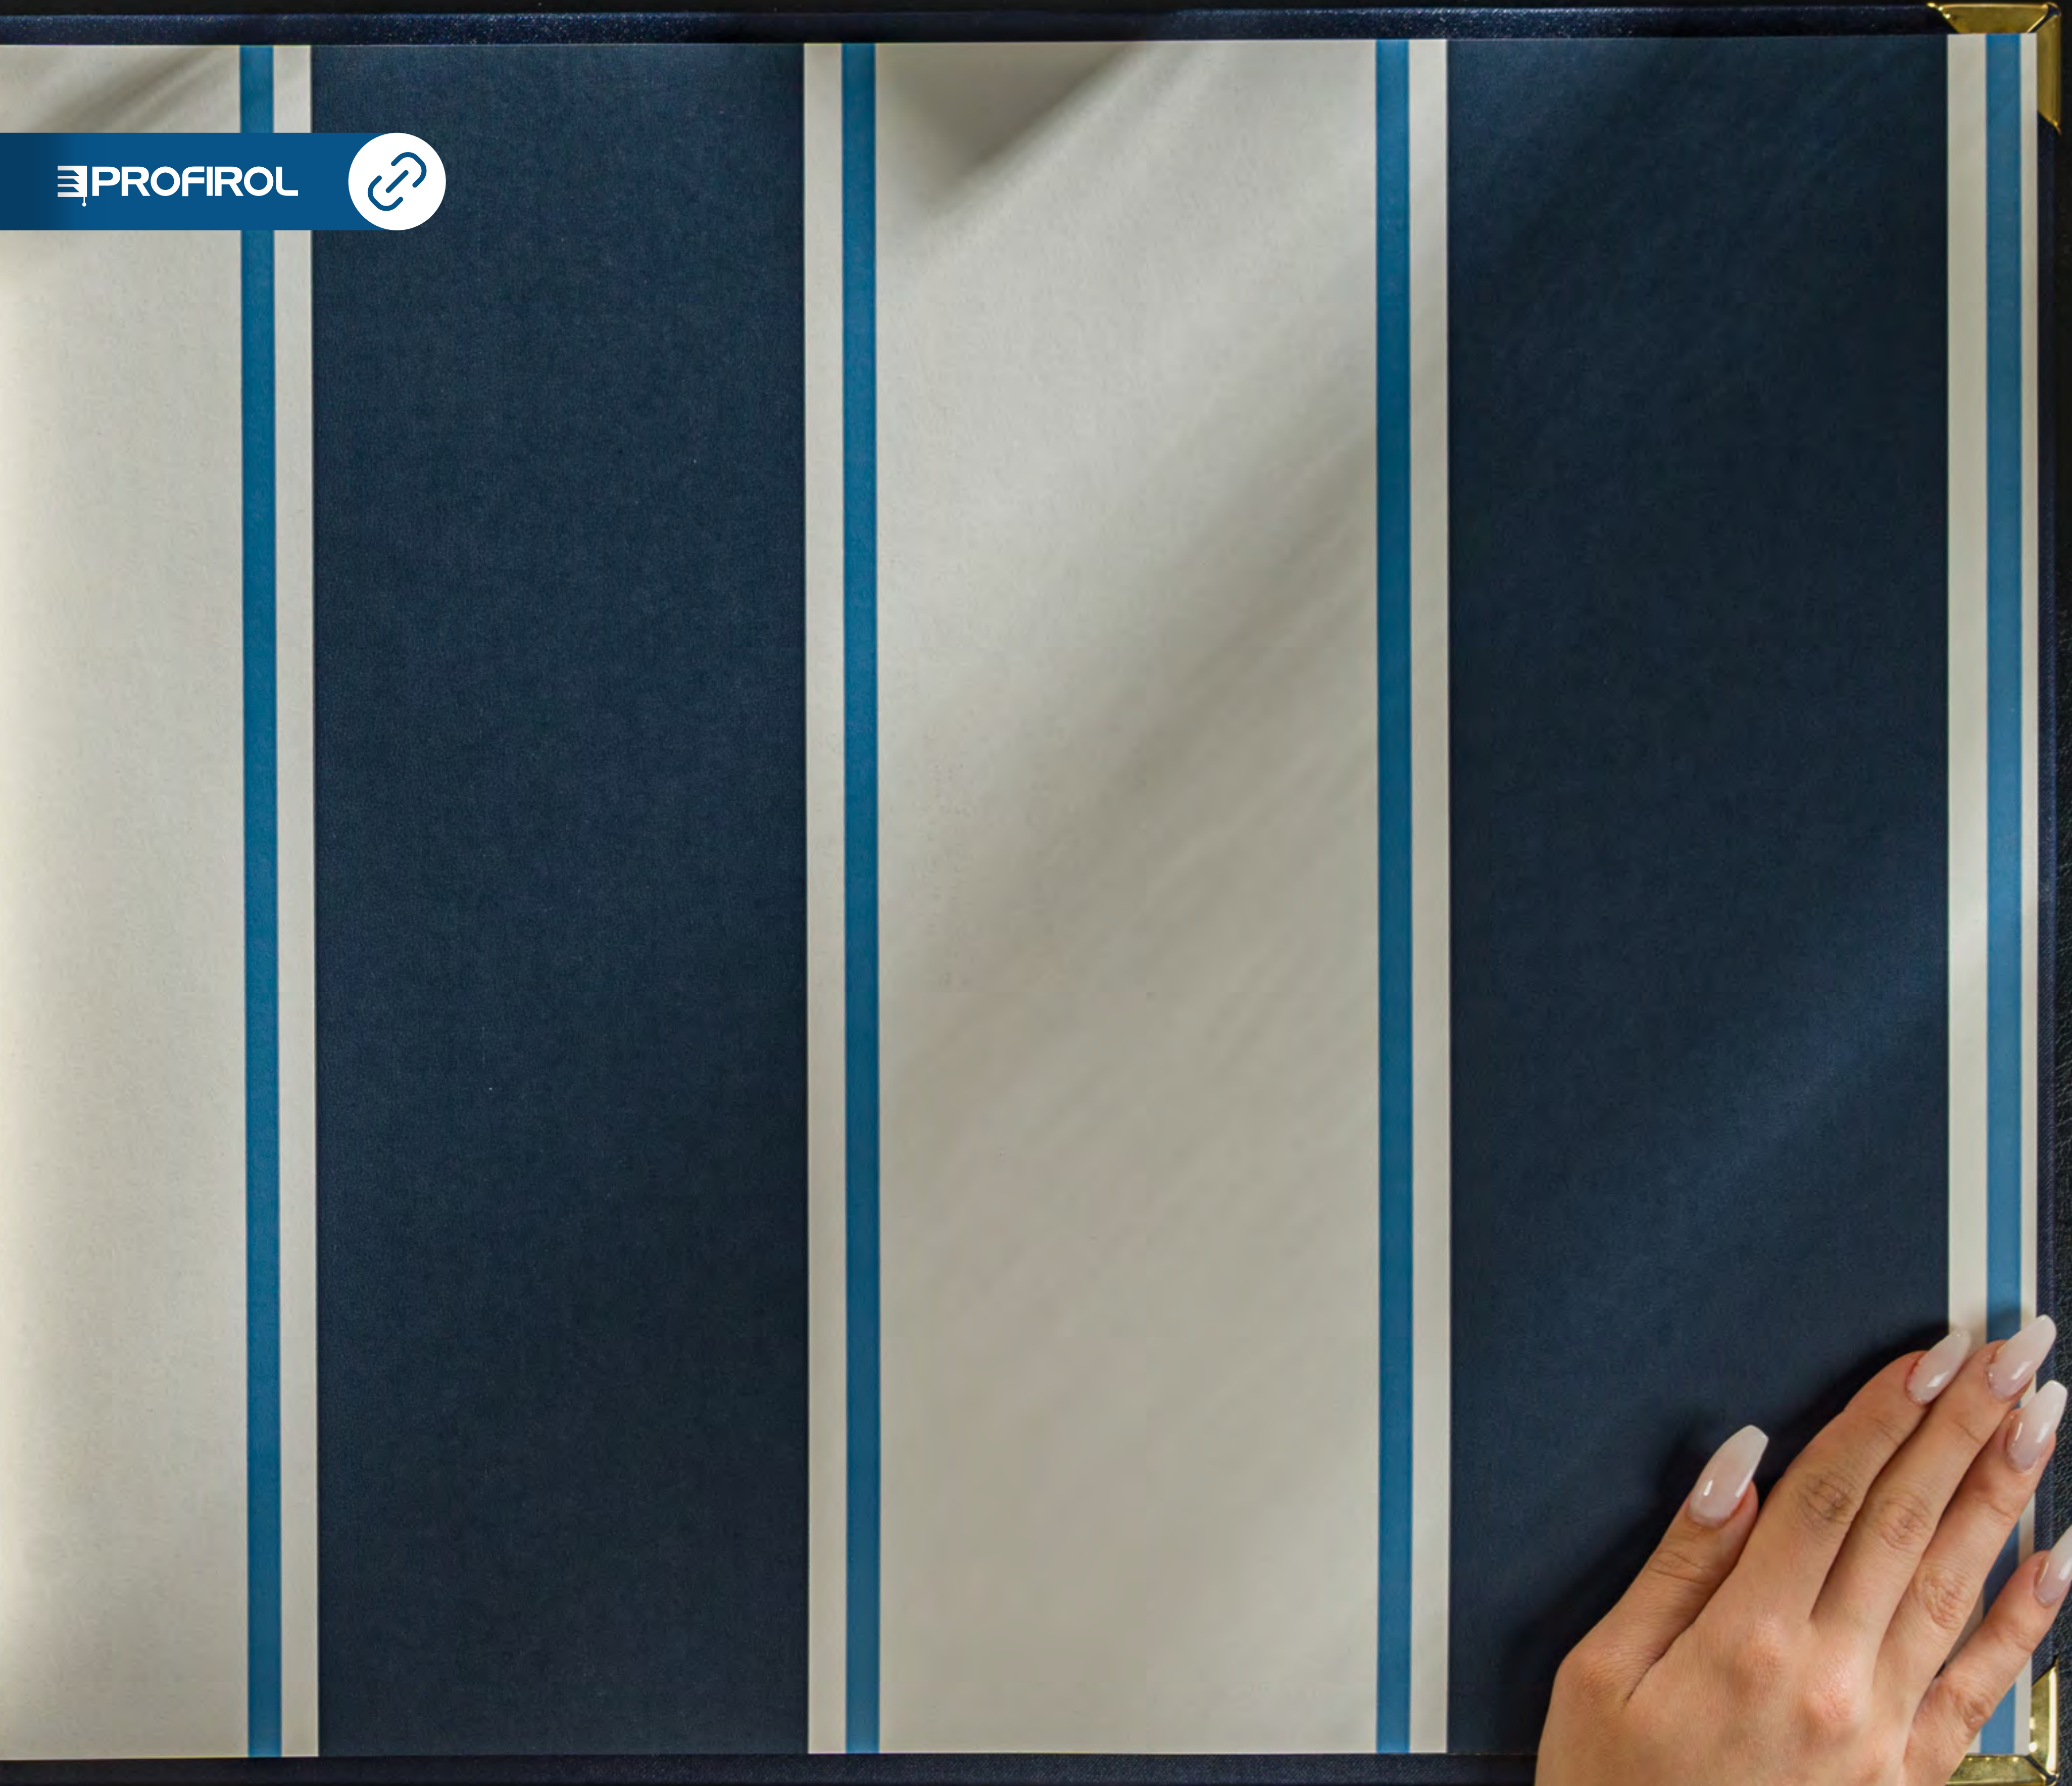

RALPH LAUREN
GABLE STRIPE
PRL057/01
Cornflower

Width 52cm / 20 1/2"
Repeat 0cm / 0"
Roll Length 10m / 11 yds
Random Match
Washable

Please remember shade may vary between this sample and current stock