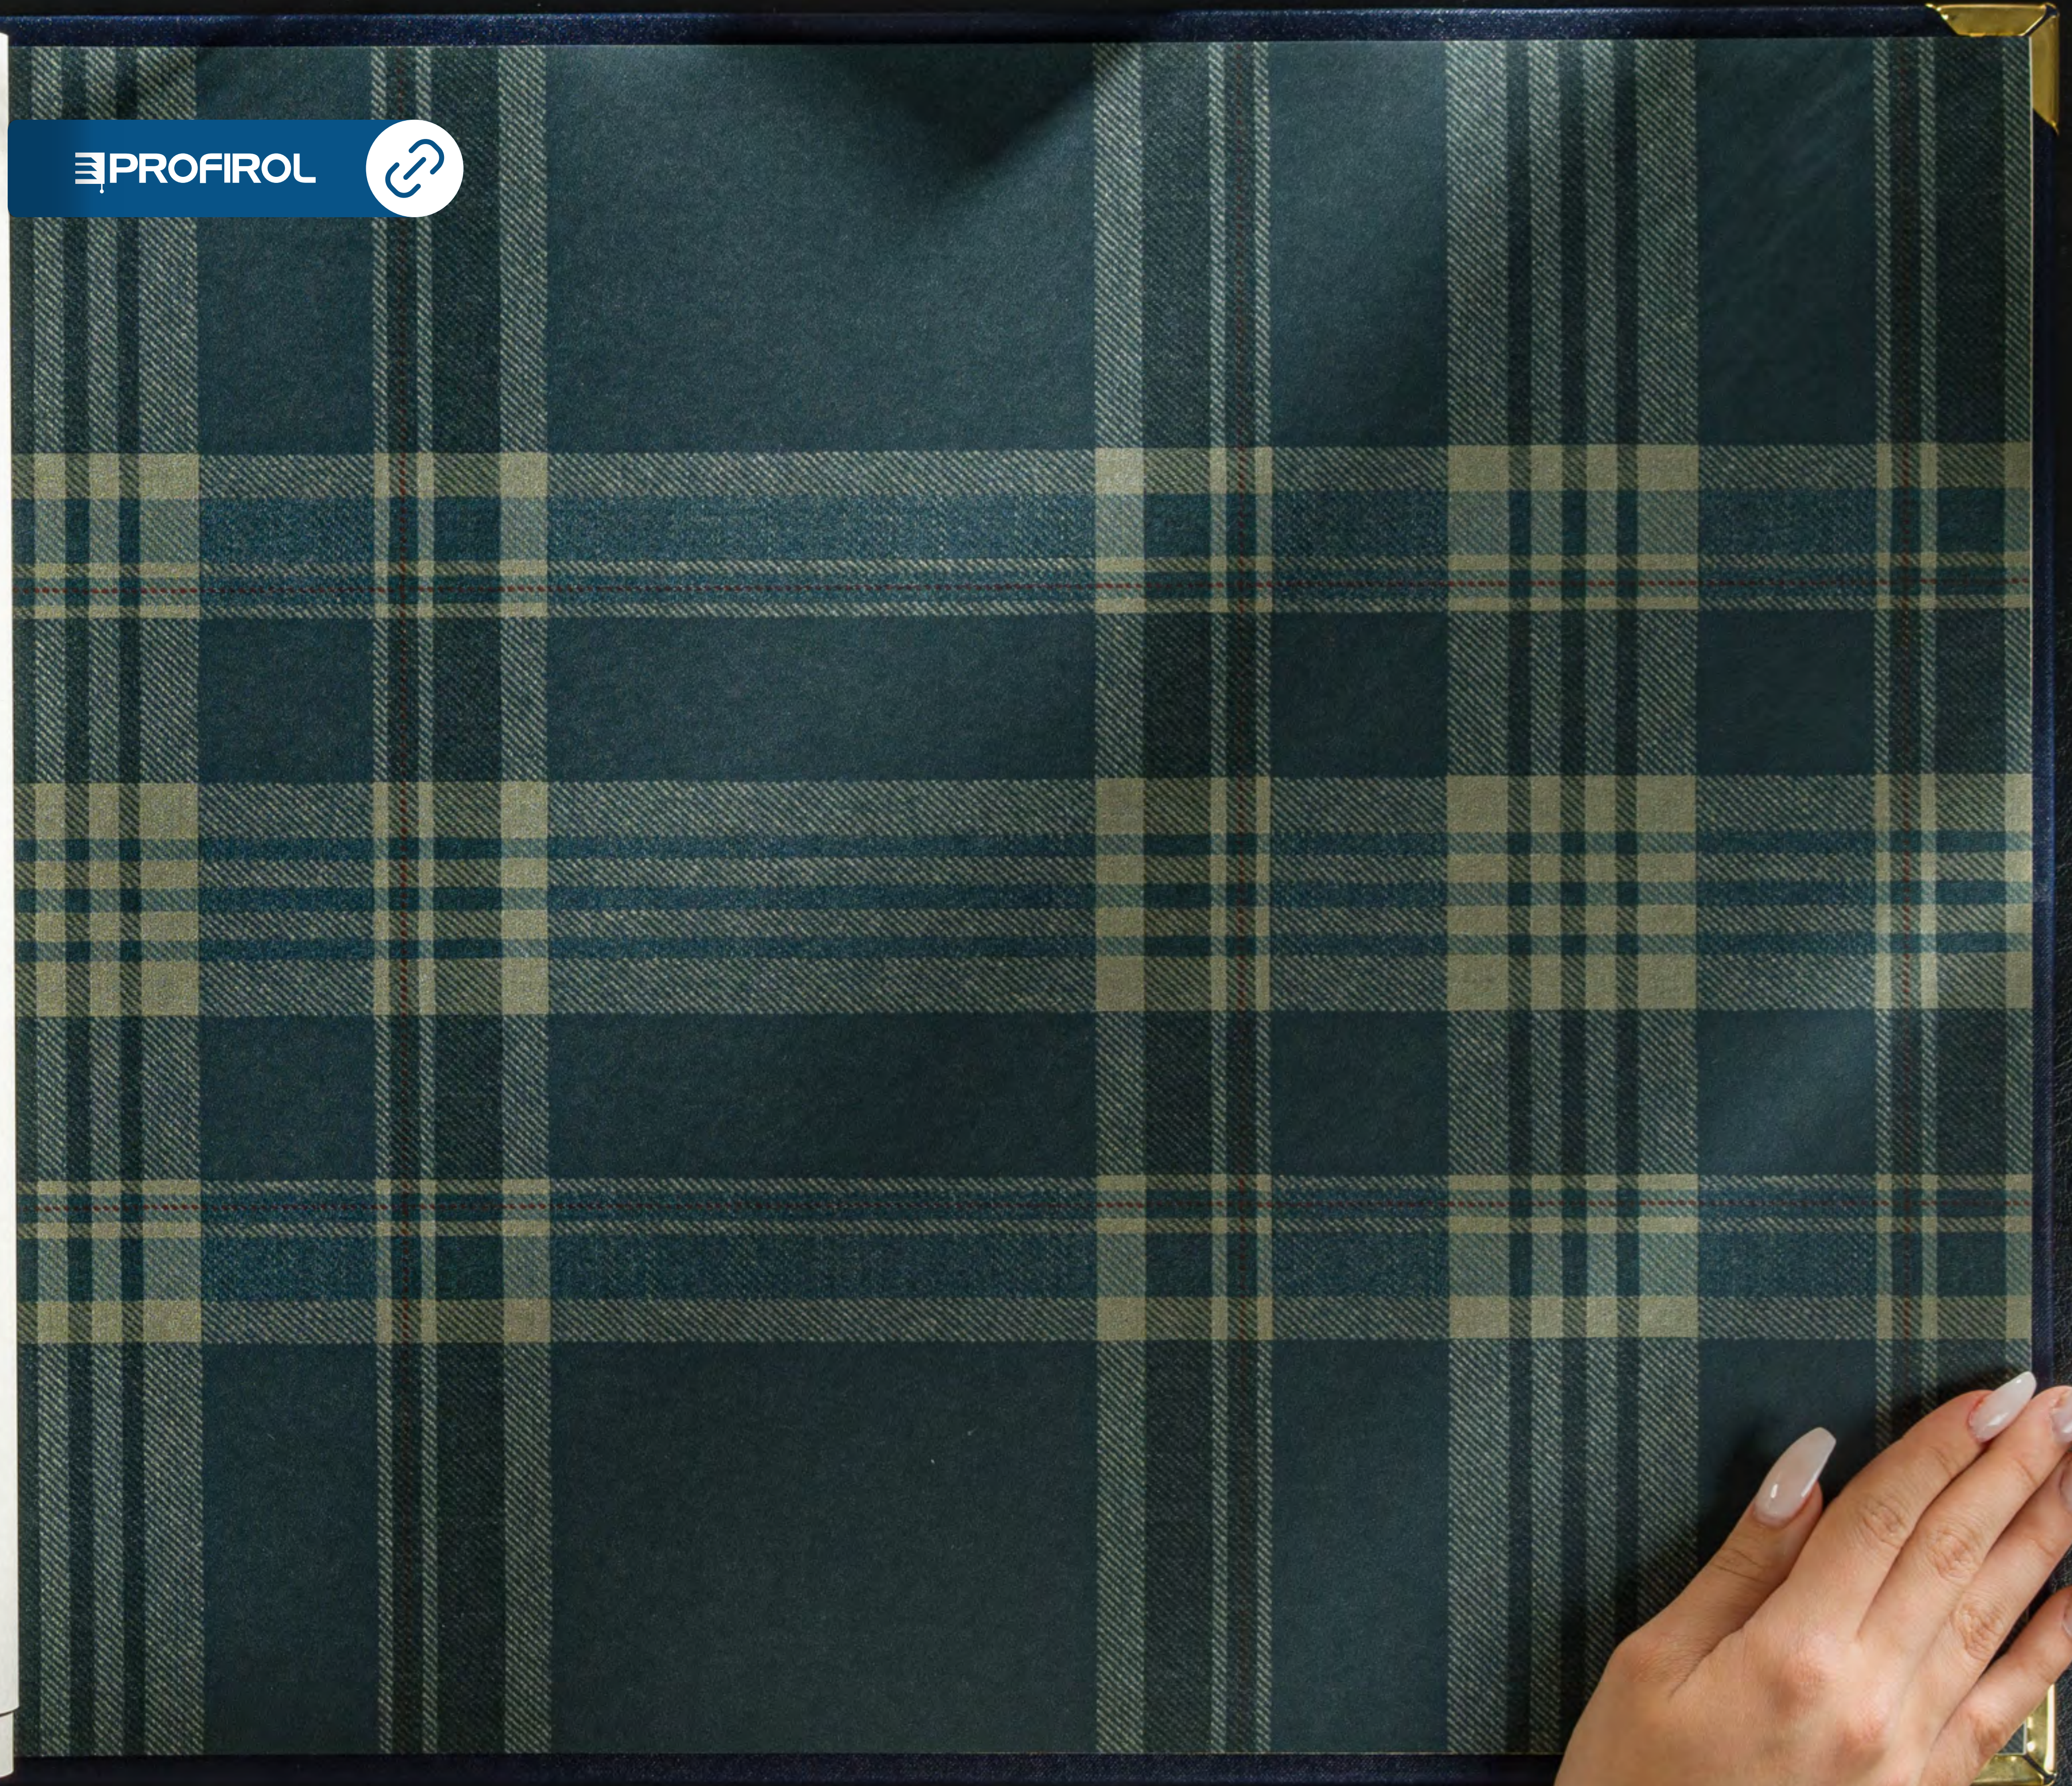

RALPH LAUREN

SPALDING STRIPE

PRL026/13
Dark Blue/ Sand