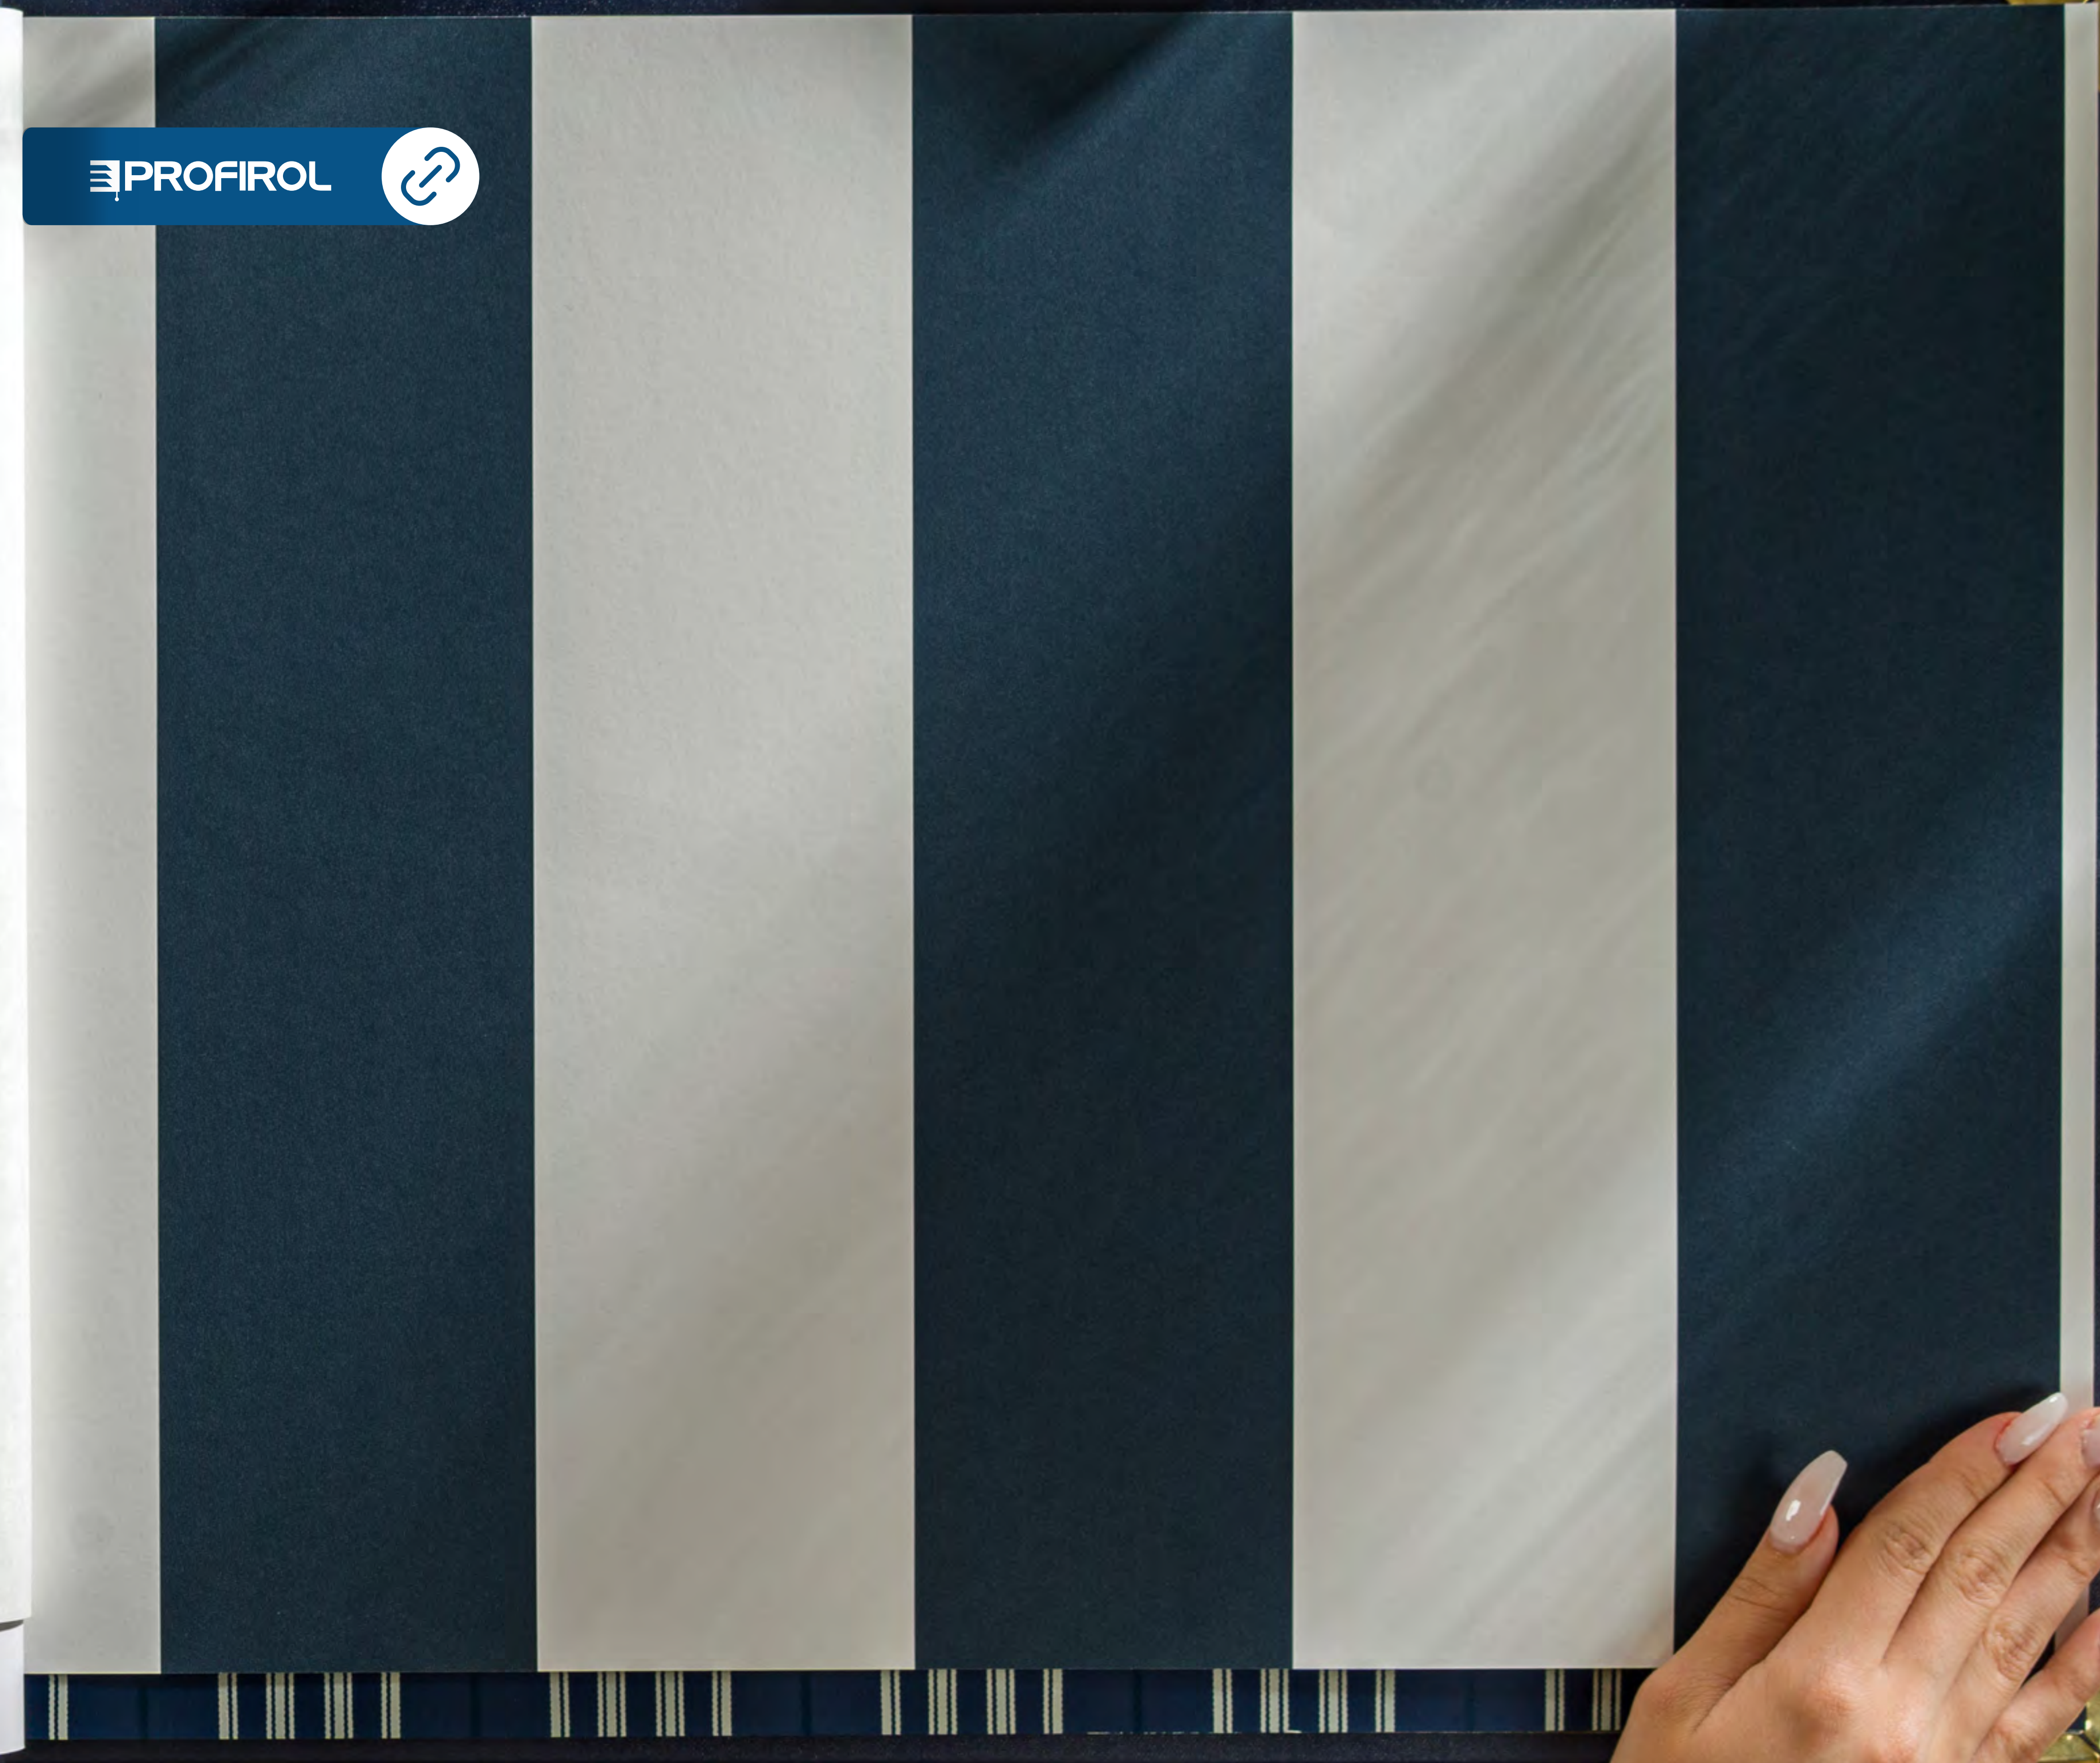

PROFIROL

RALPH LAUREN
BOAT BLUEPRINT
PRL5035/01
Dark Blue on White

Width 68.5cm / 27"
Repeat 68.5cm / 27"
Roll Length 10m / 11yds
Straight
Washable

Please remember shade may vary between this sample and current stock.