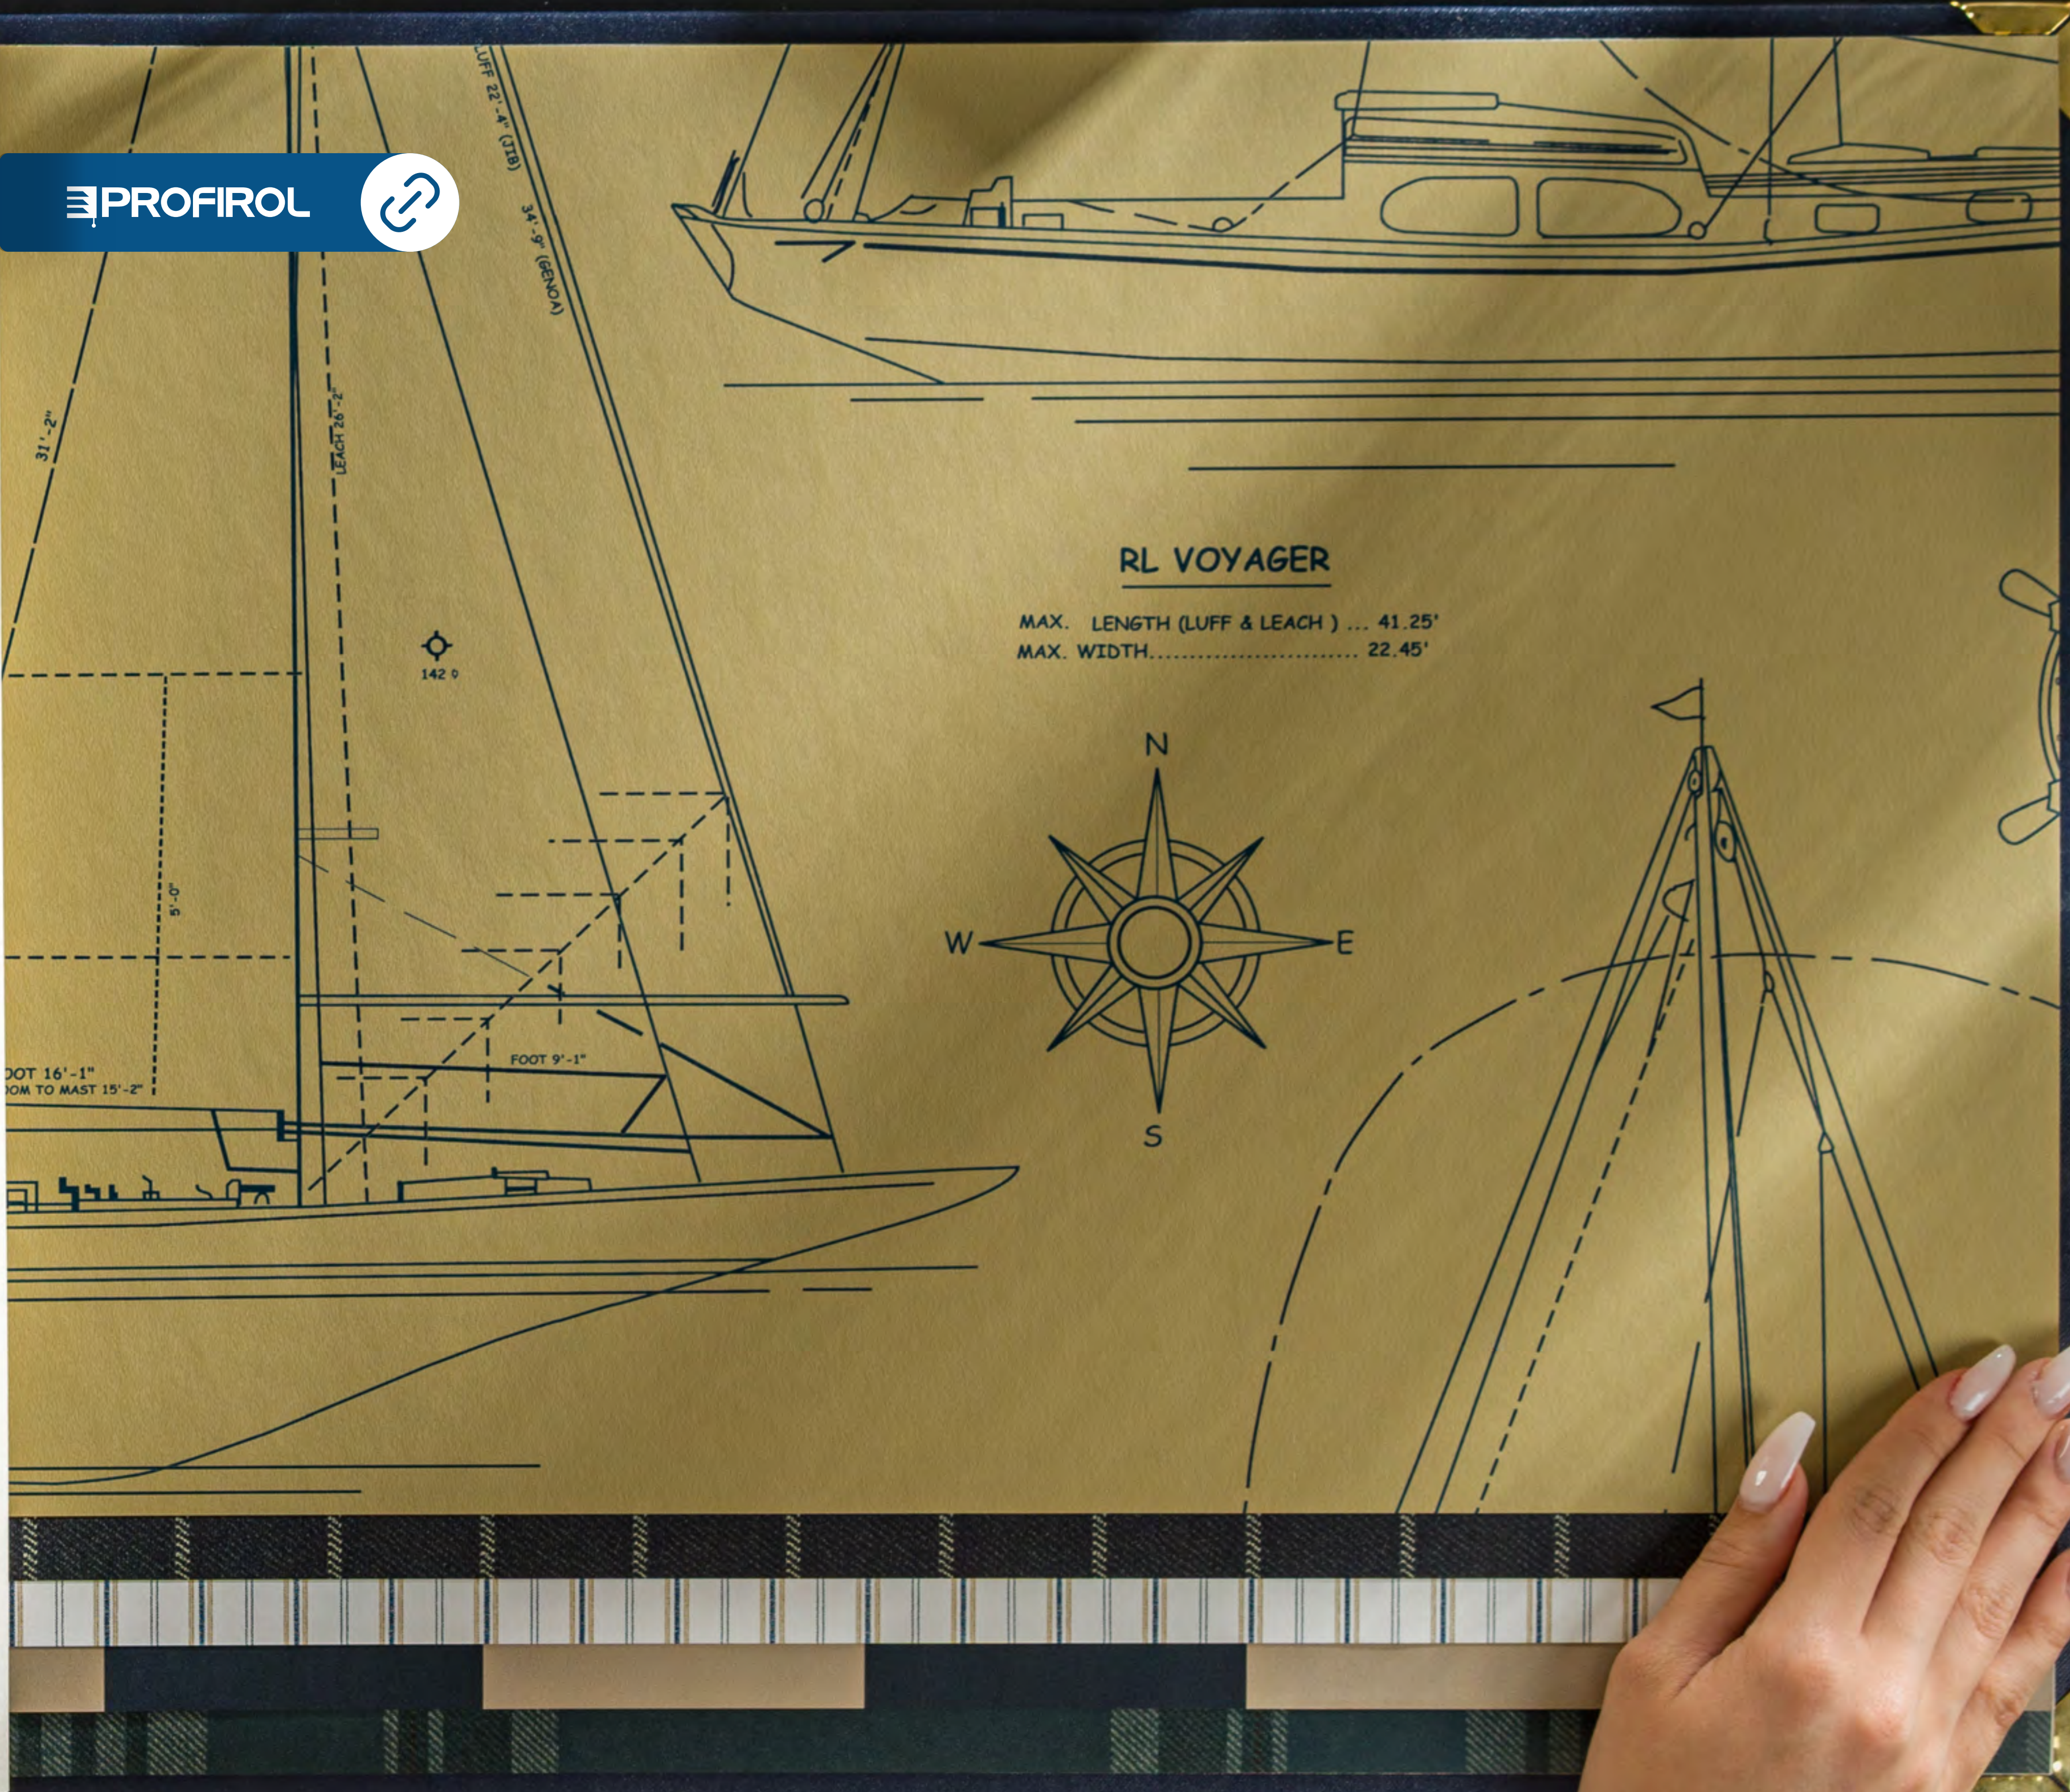

RALPH LAUREN
MAPLETON STRIPE
PRL703/03
Midnight

Width 52cm / 20 1/2"
Repeat 0cm / 0"
Roll Length 10m / 11 yds
Random Match
Washable

Please remember shade may vary between this sample and current stock.