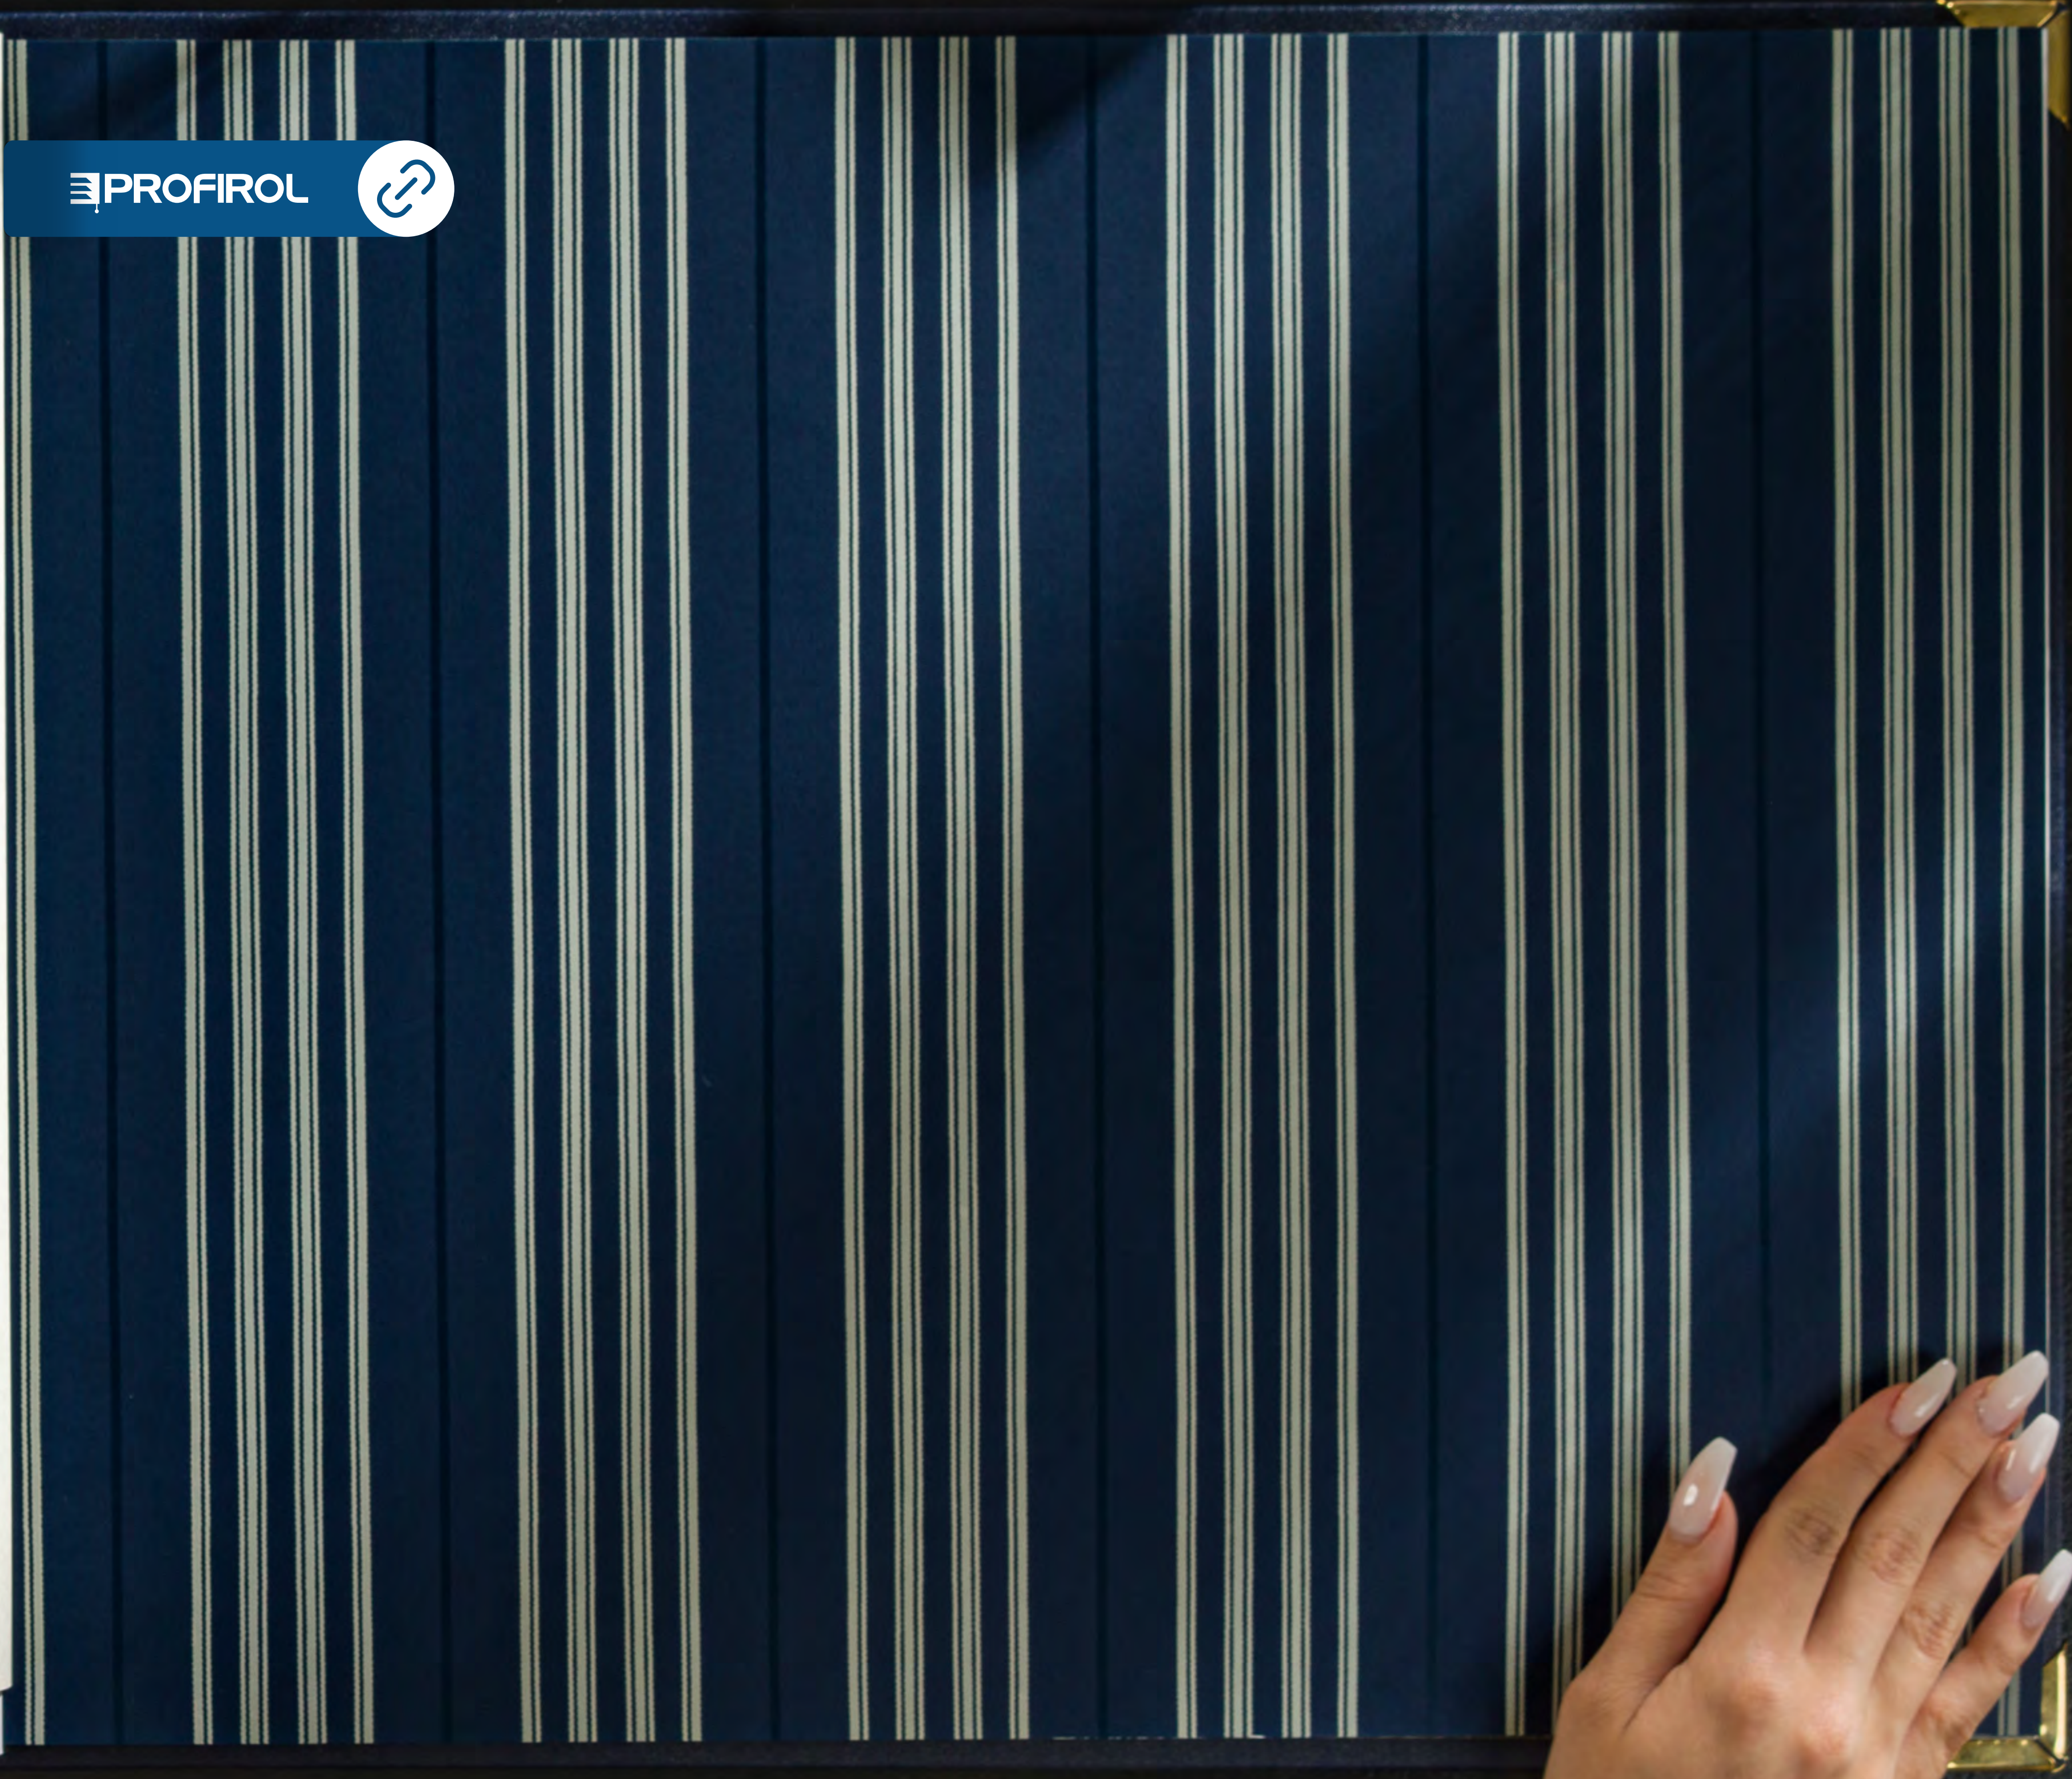

RALPH LAUREN
SPALDING STRIPE
PRL026/08
Dark Blue / White

Featured image displays two drops
This wallpaper can be printed on embossed heavyweight vinyl for contract orders,
minimum 150 rolls. For more detailed information please contact your sales office.

Width 52cm / 20 1/2"
Repeat 0cm / 0"
Roll Length 10m / 11yds
Random Match
Washable

Please remember shade may vary between this sample and current stock