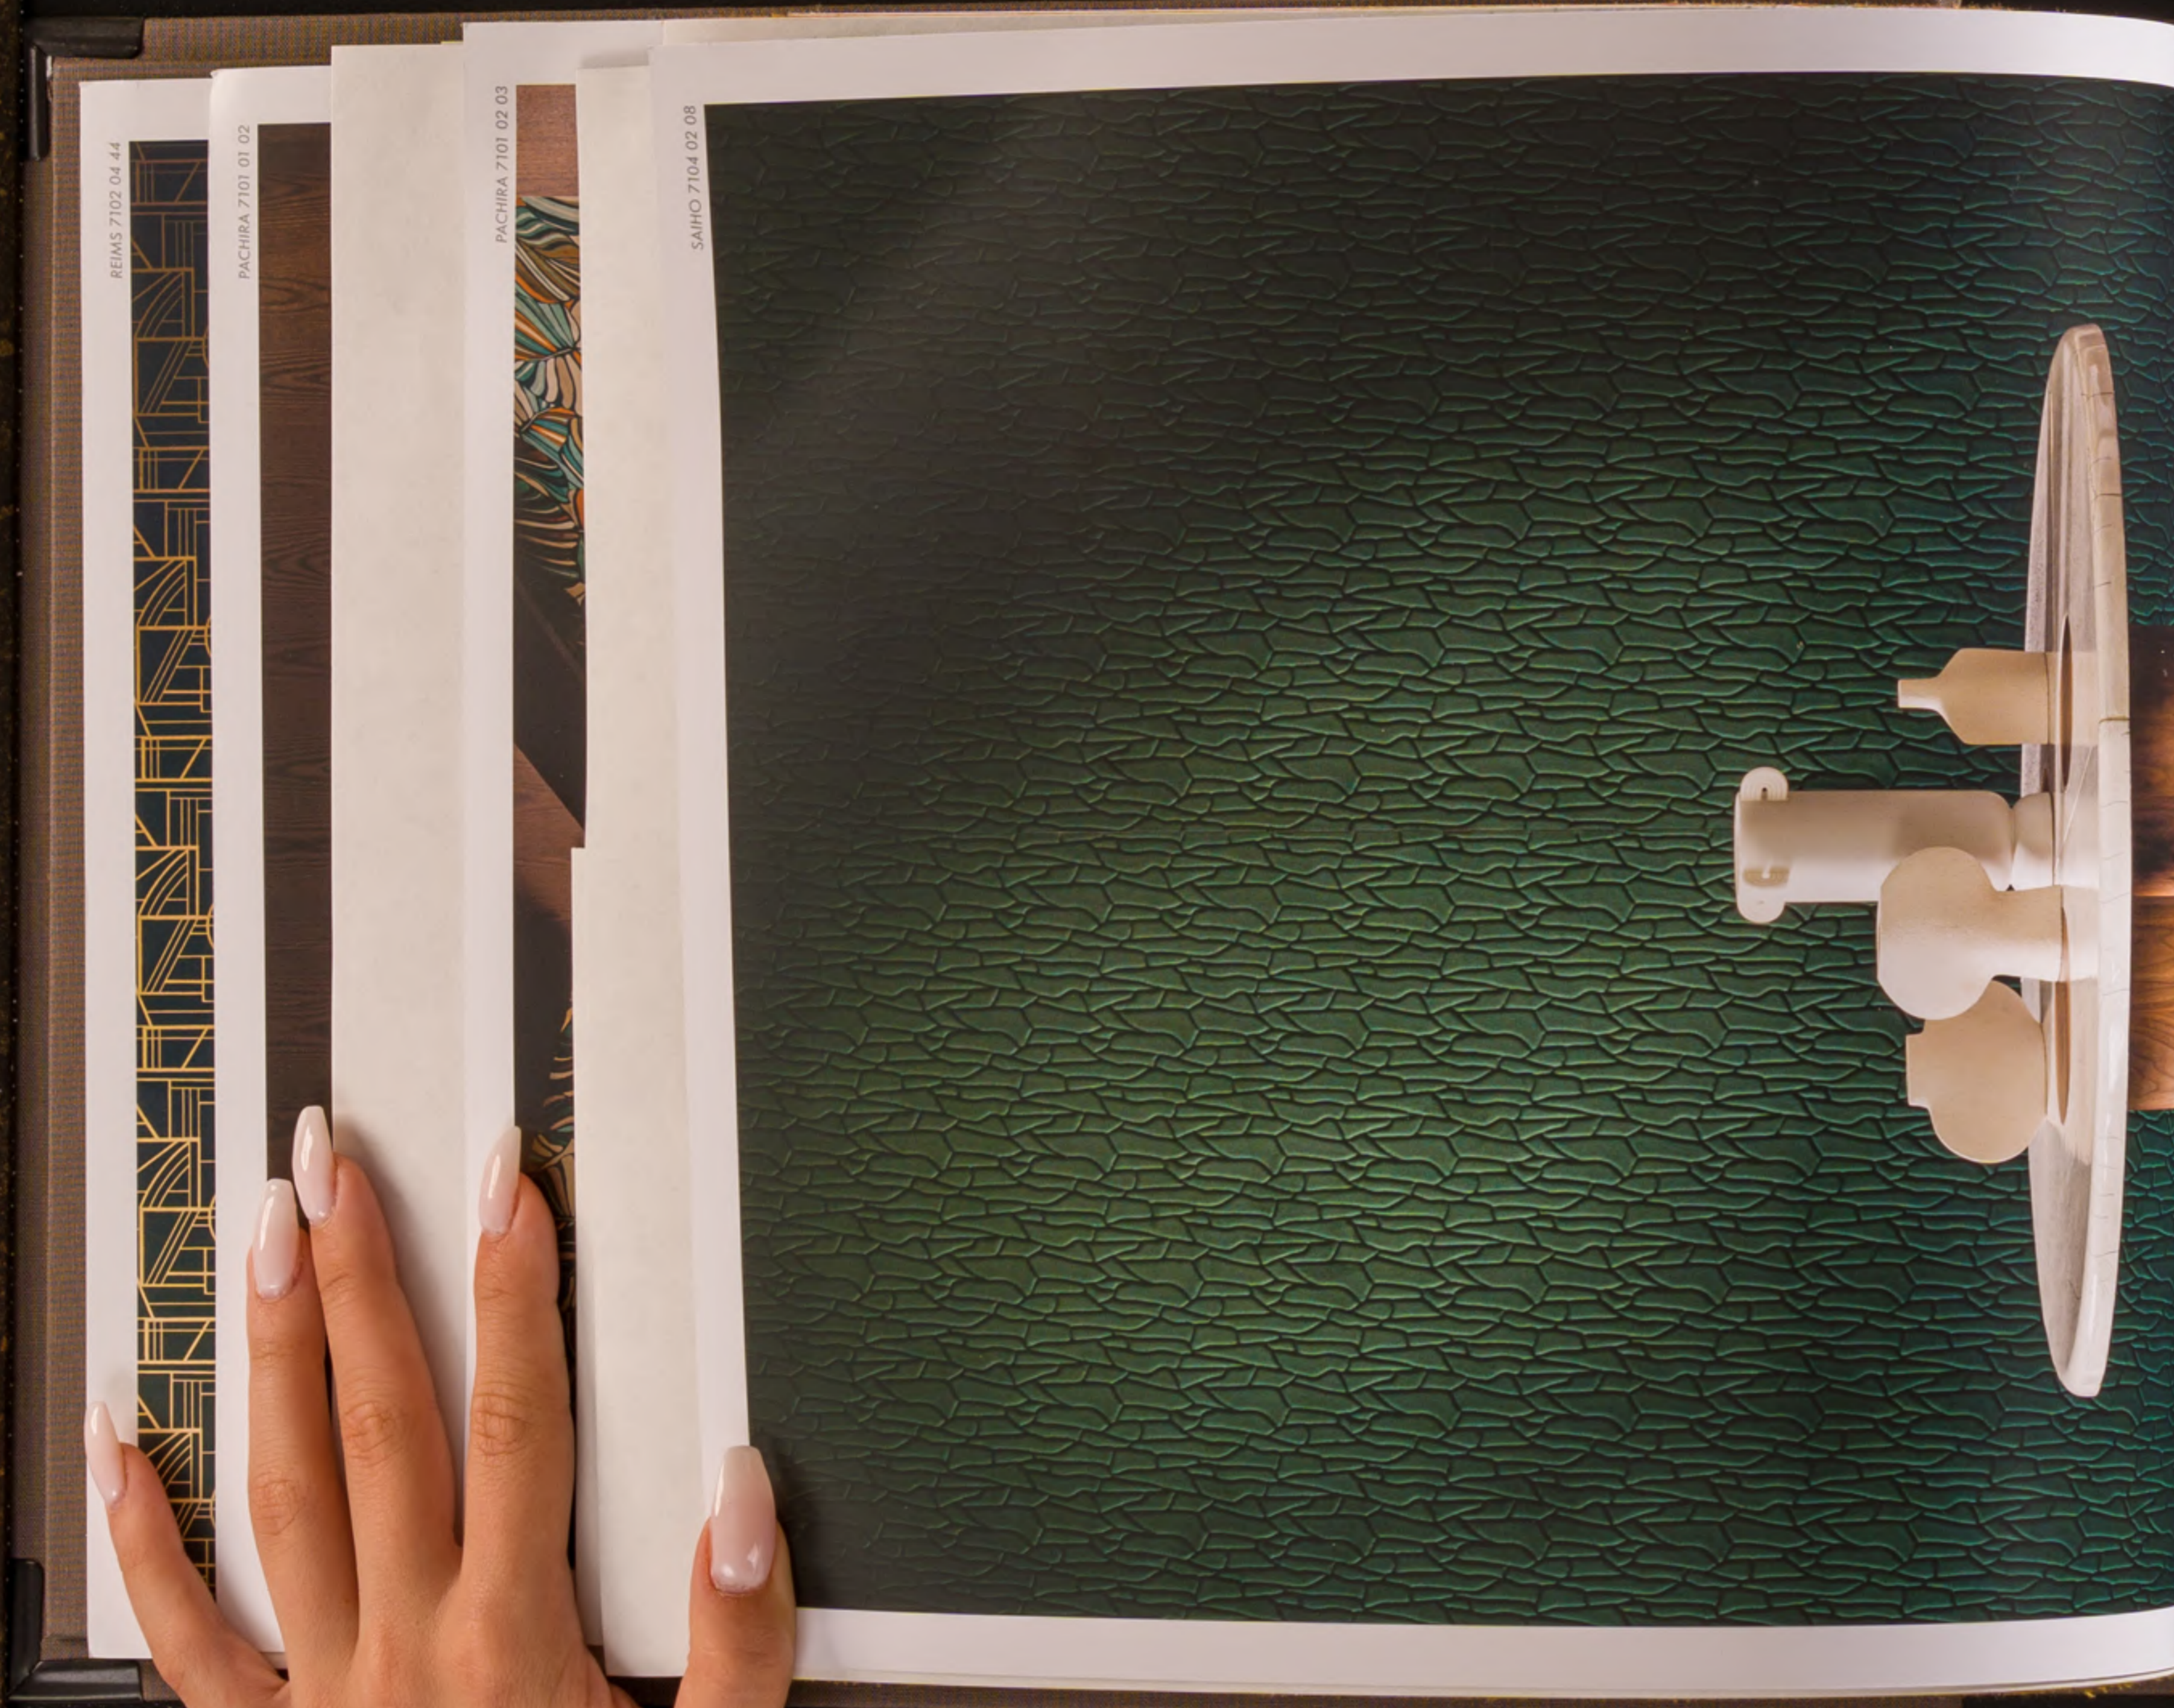

PROFIROL

PROFIROL 

COLLECTION 'YELLOW'
Design / Design

Scale, an incredible wallcovering that combines softness with a 3D look and acoustic properties. It is made of a thick, foam, honey embossed in total colors. The yarn draws a sinuous line, the sensuality of the curves mirrors that of the material.