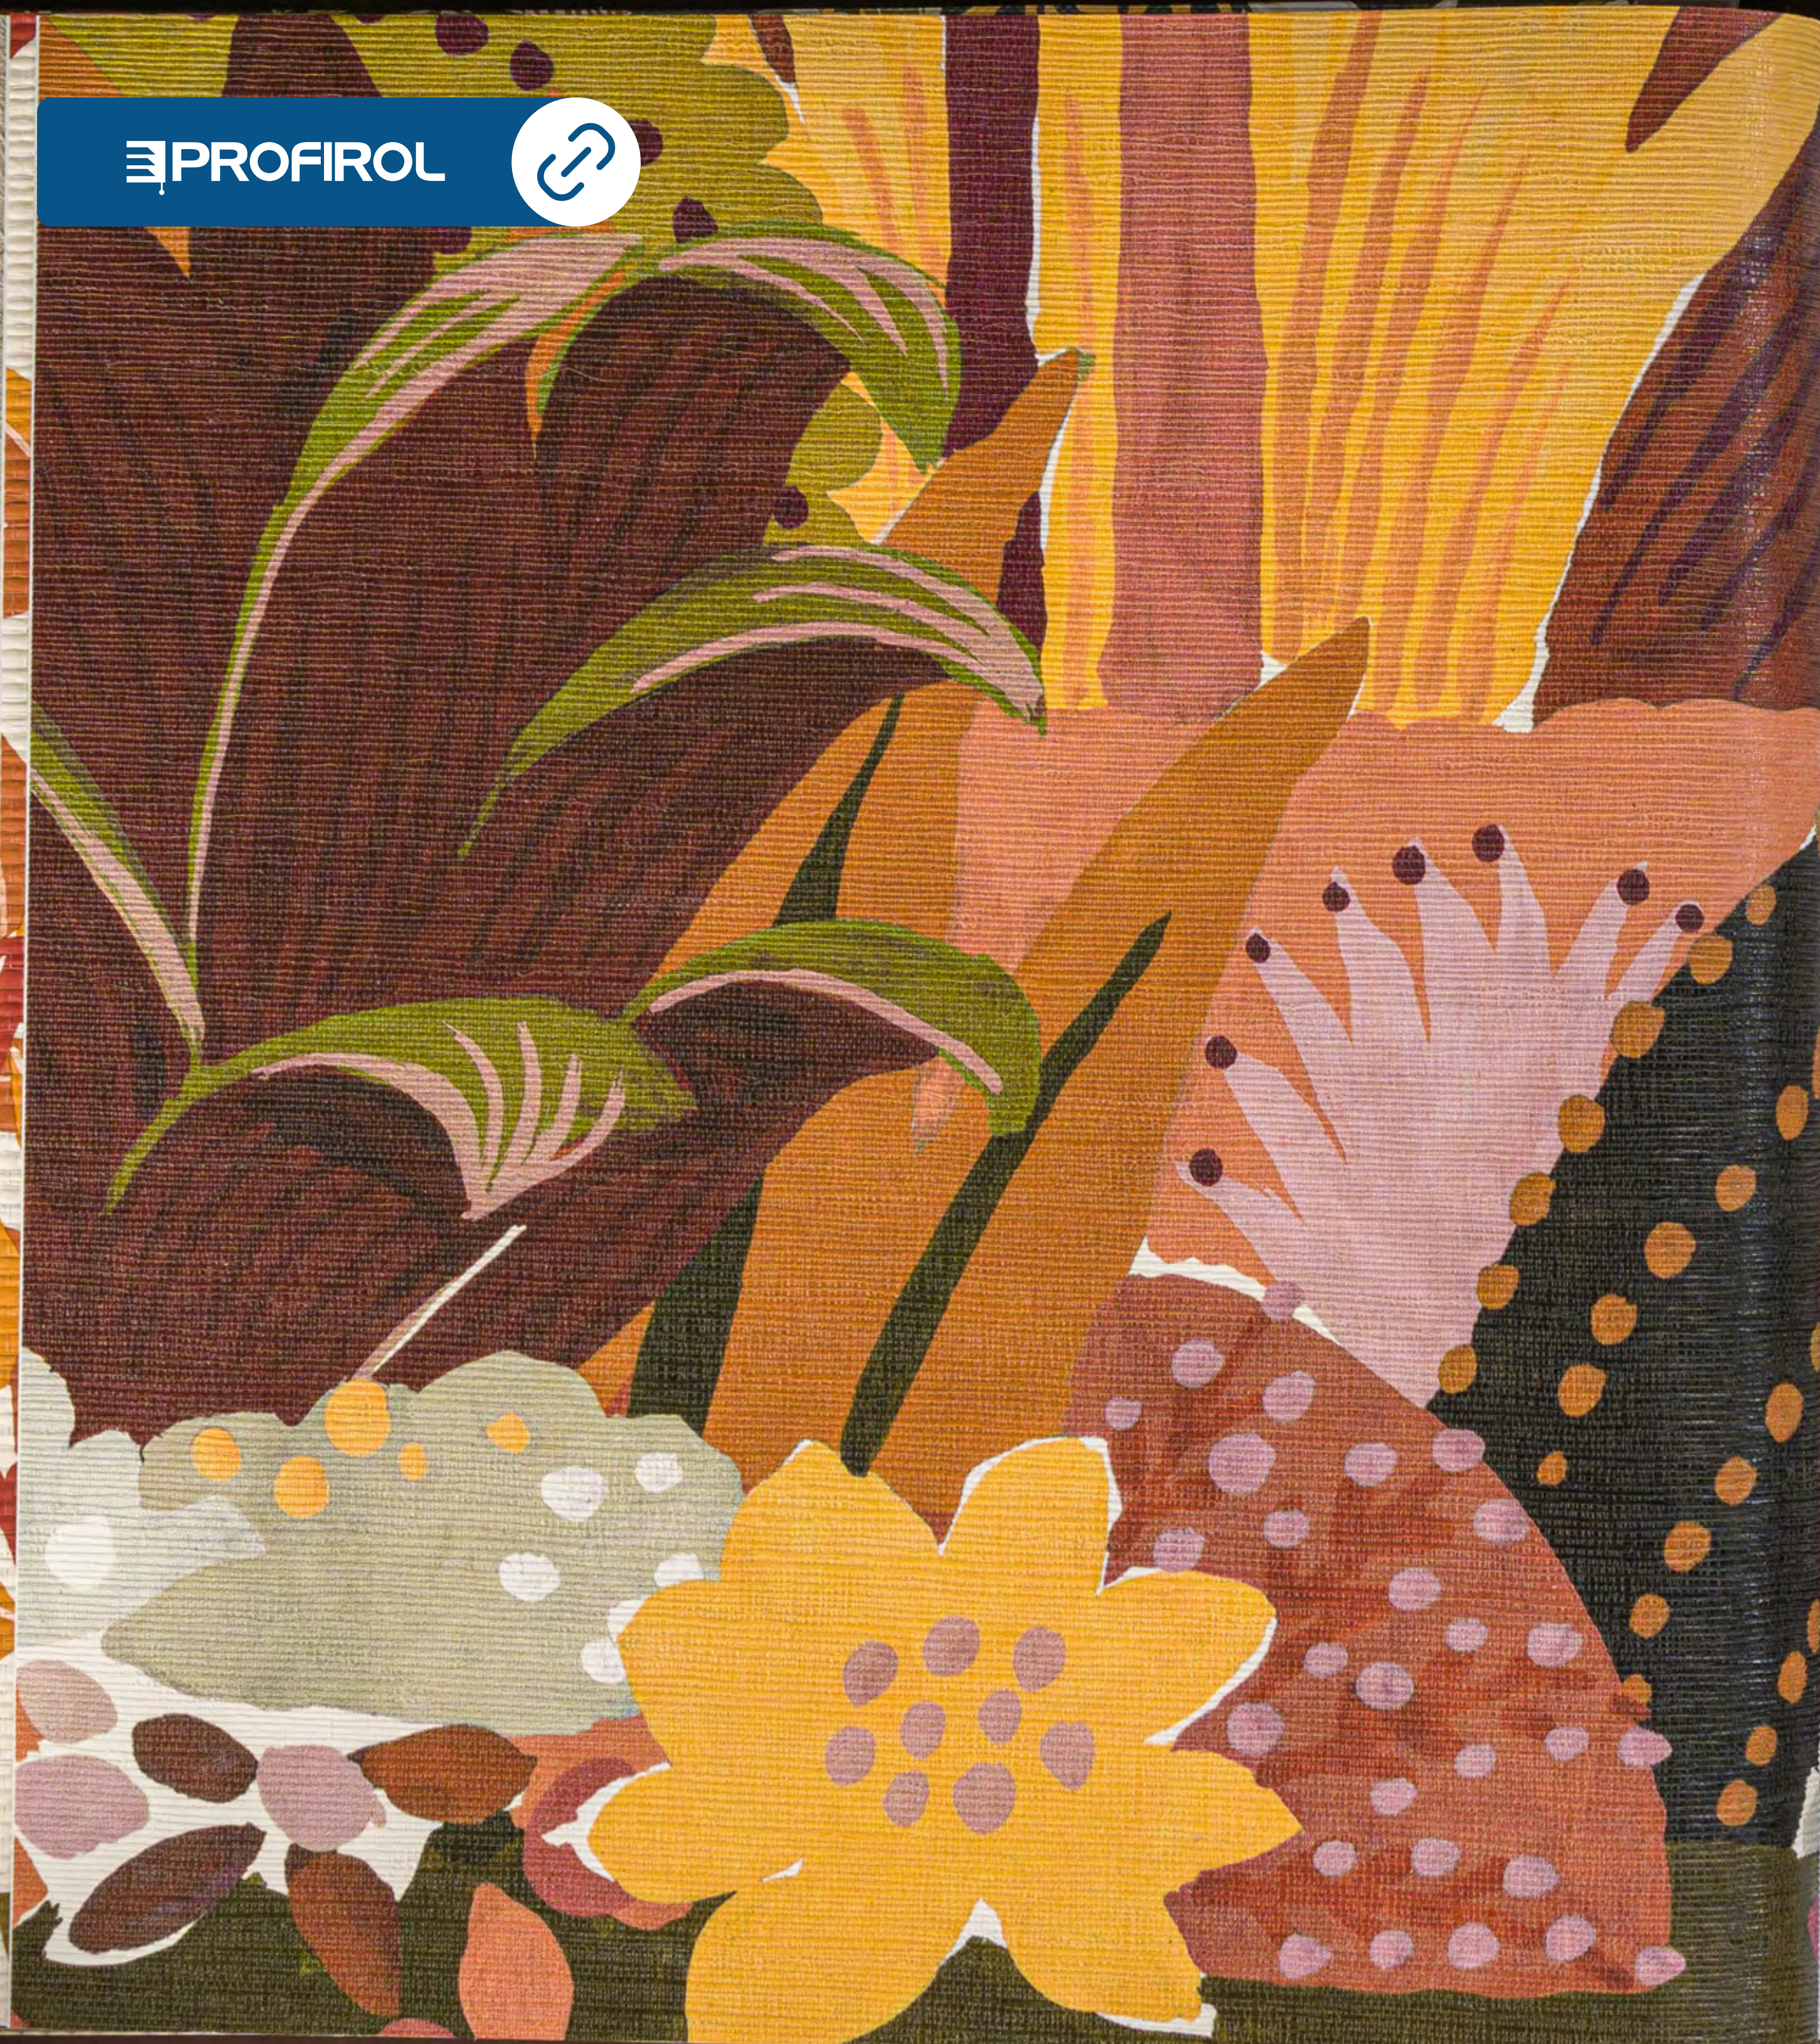

PROFIROL

7598 31 60