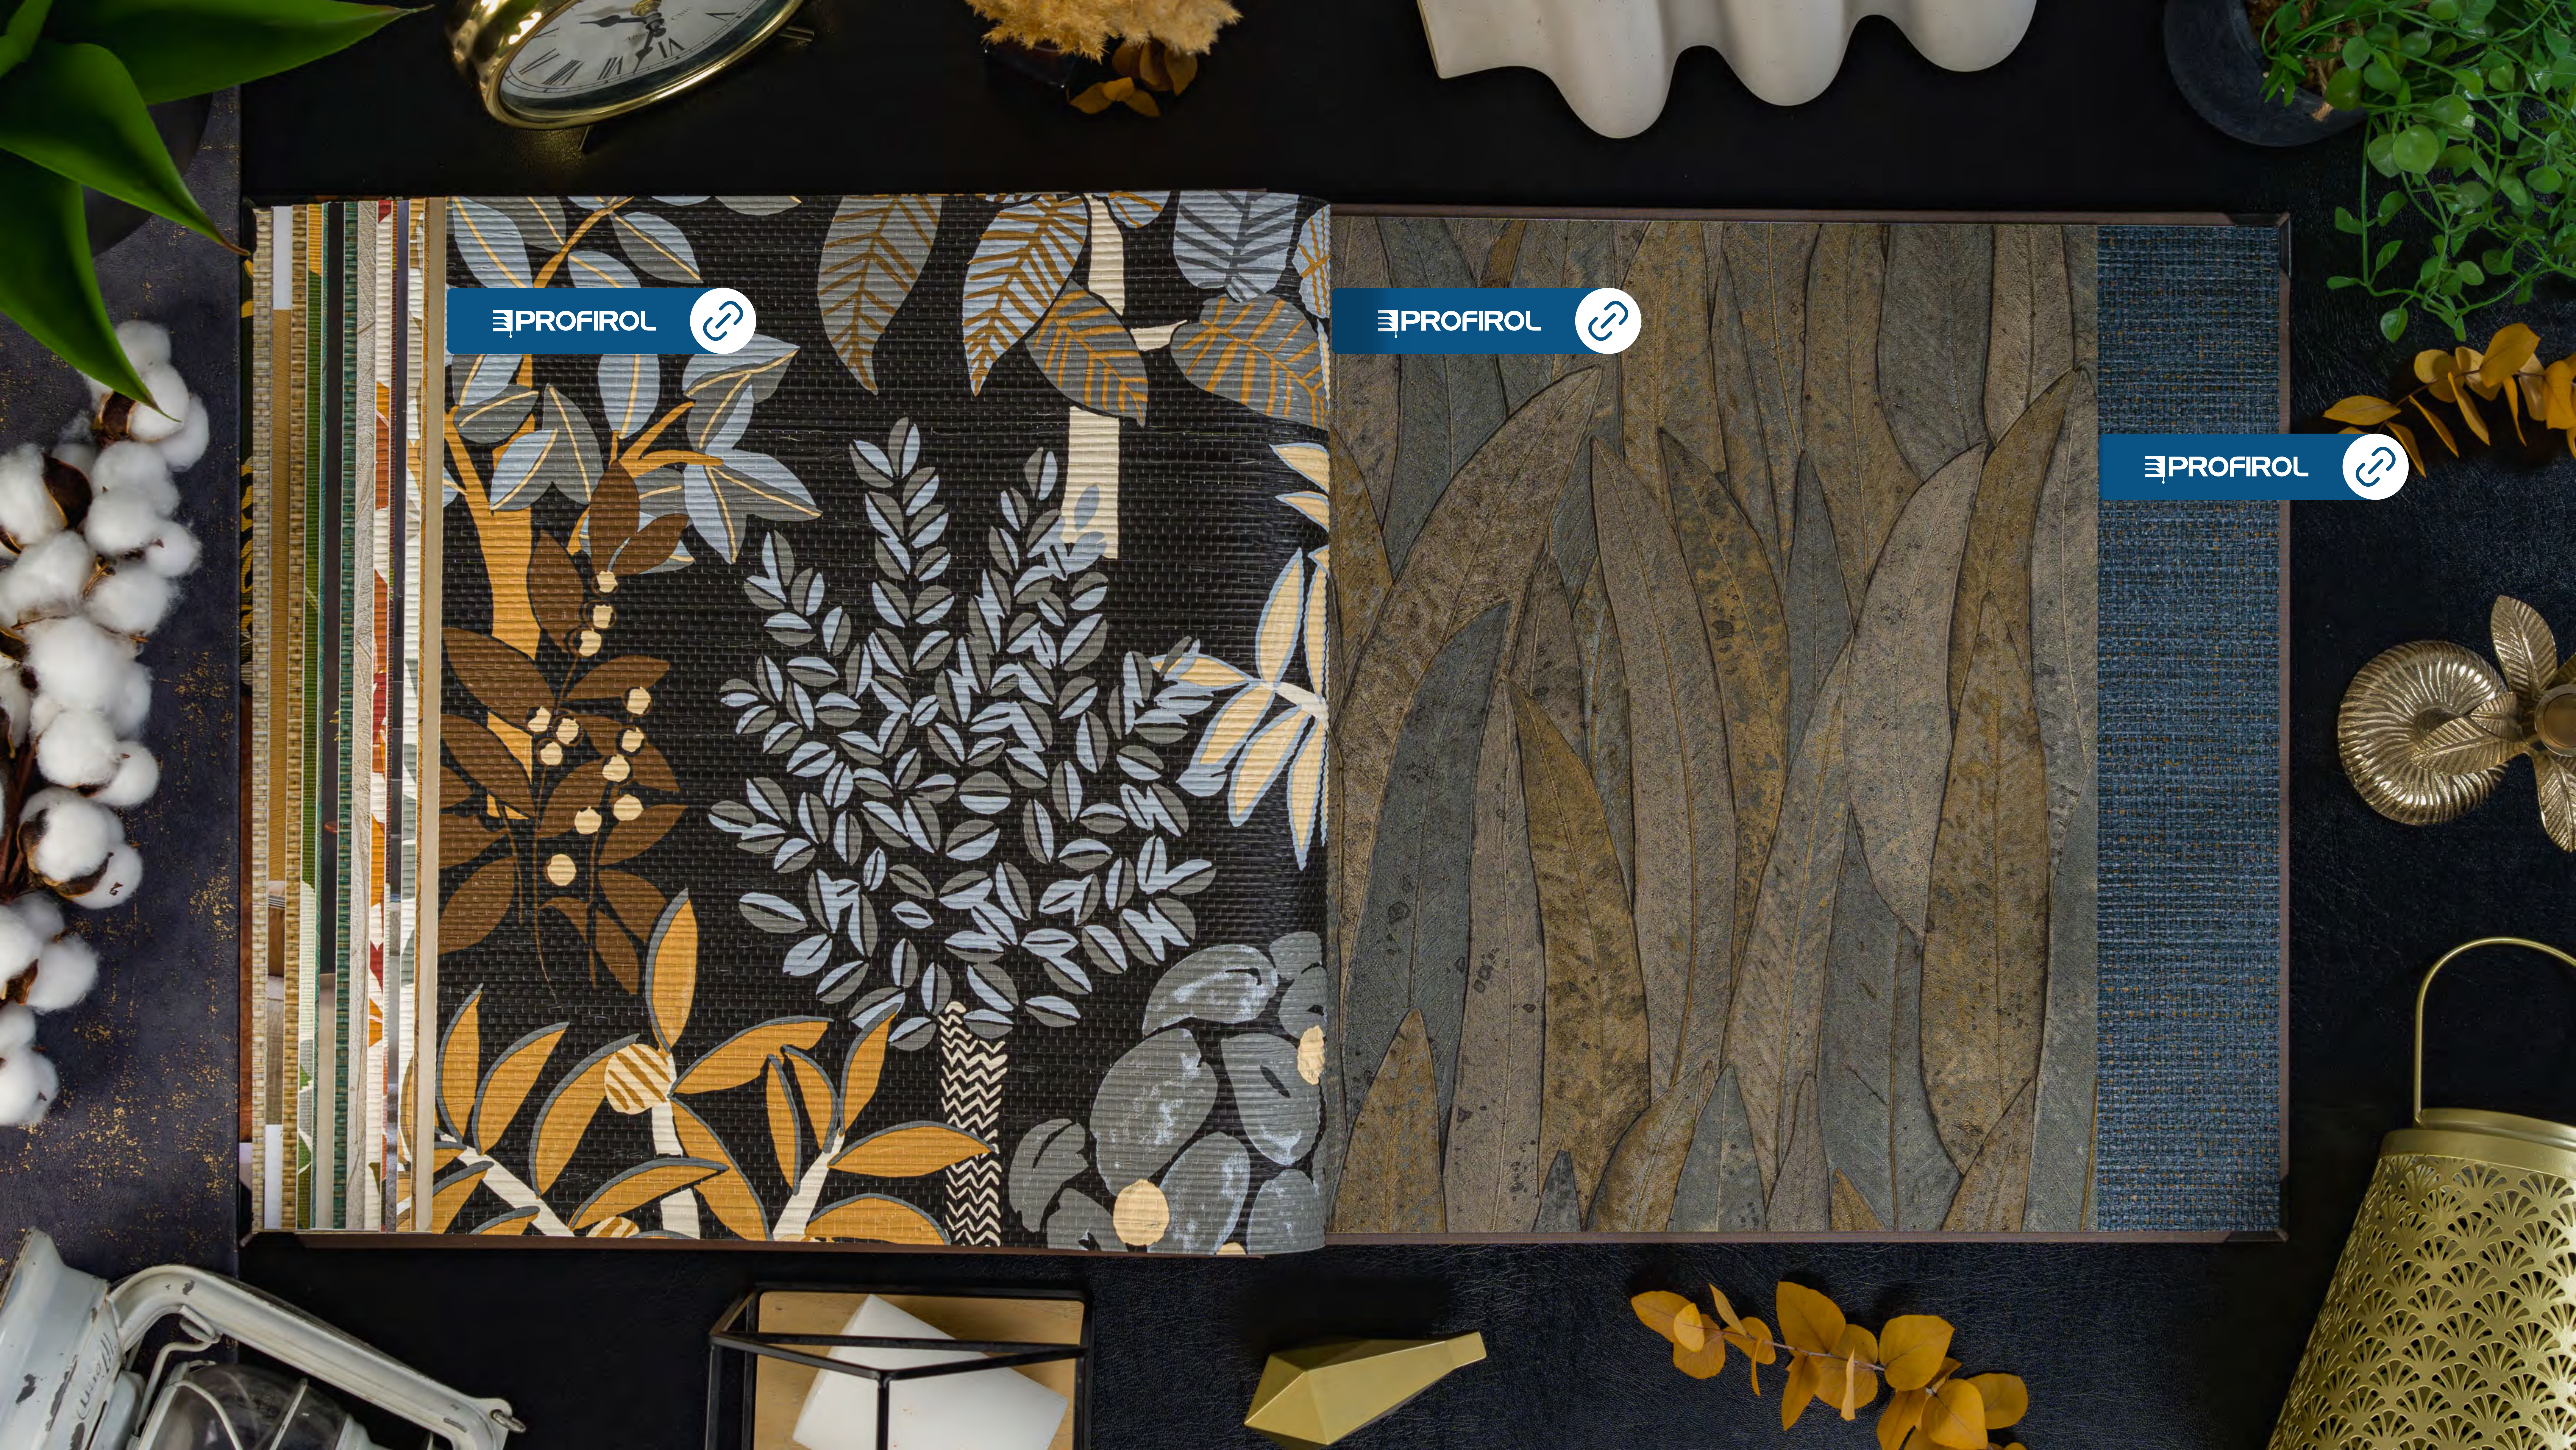

PROFIROL

PROFIROL

PROFIROL