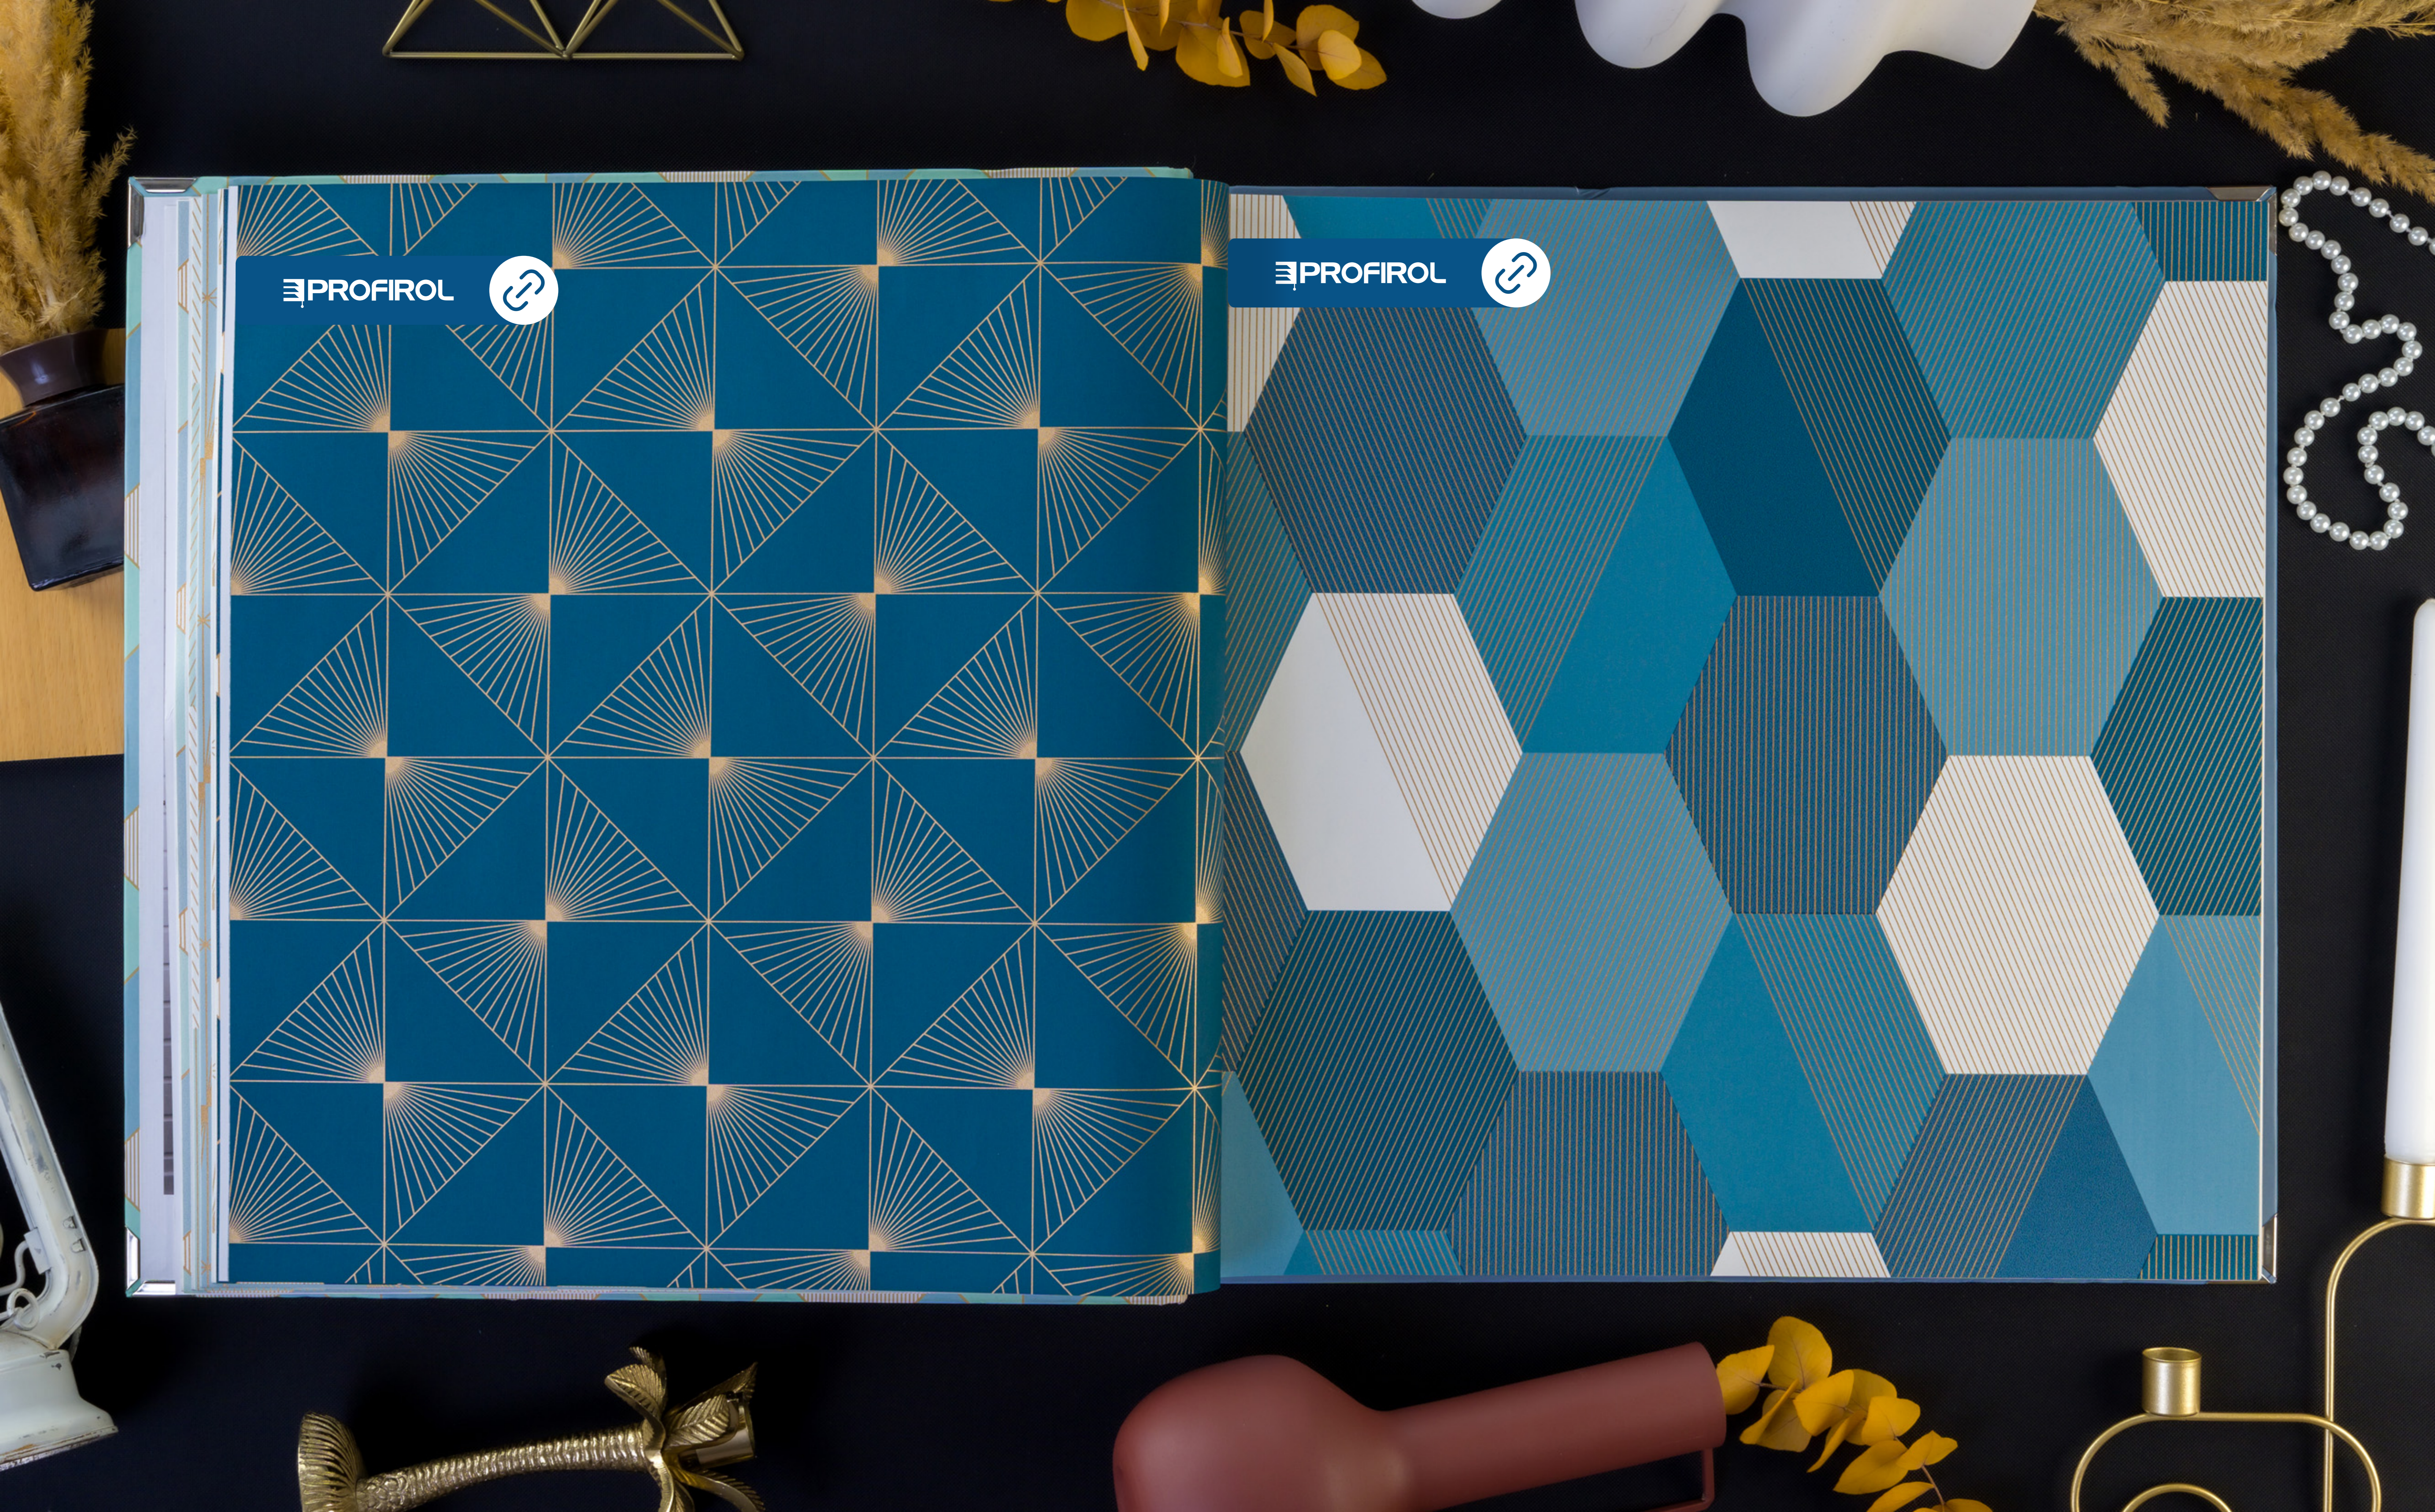

PROFIROL

PROFIROL