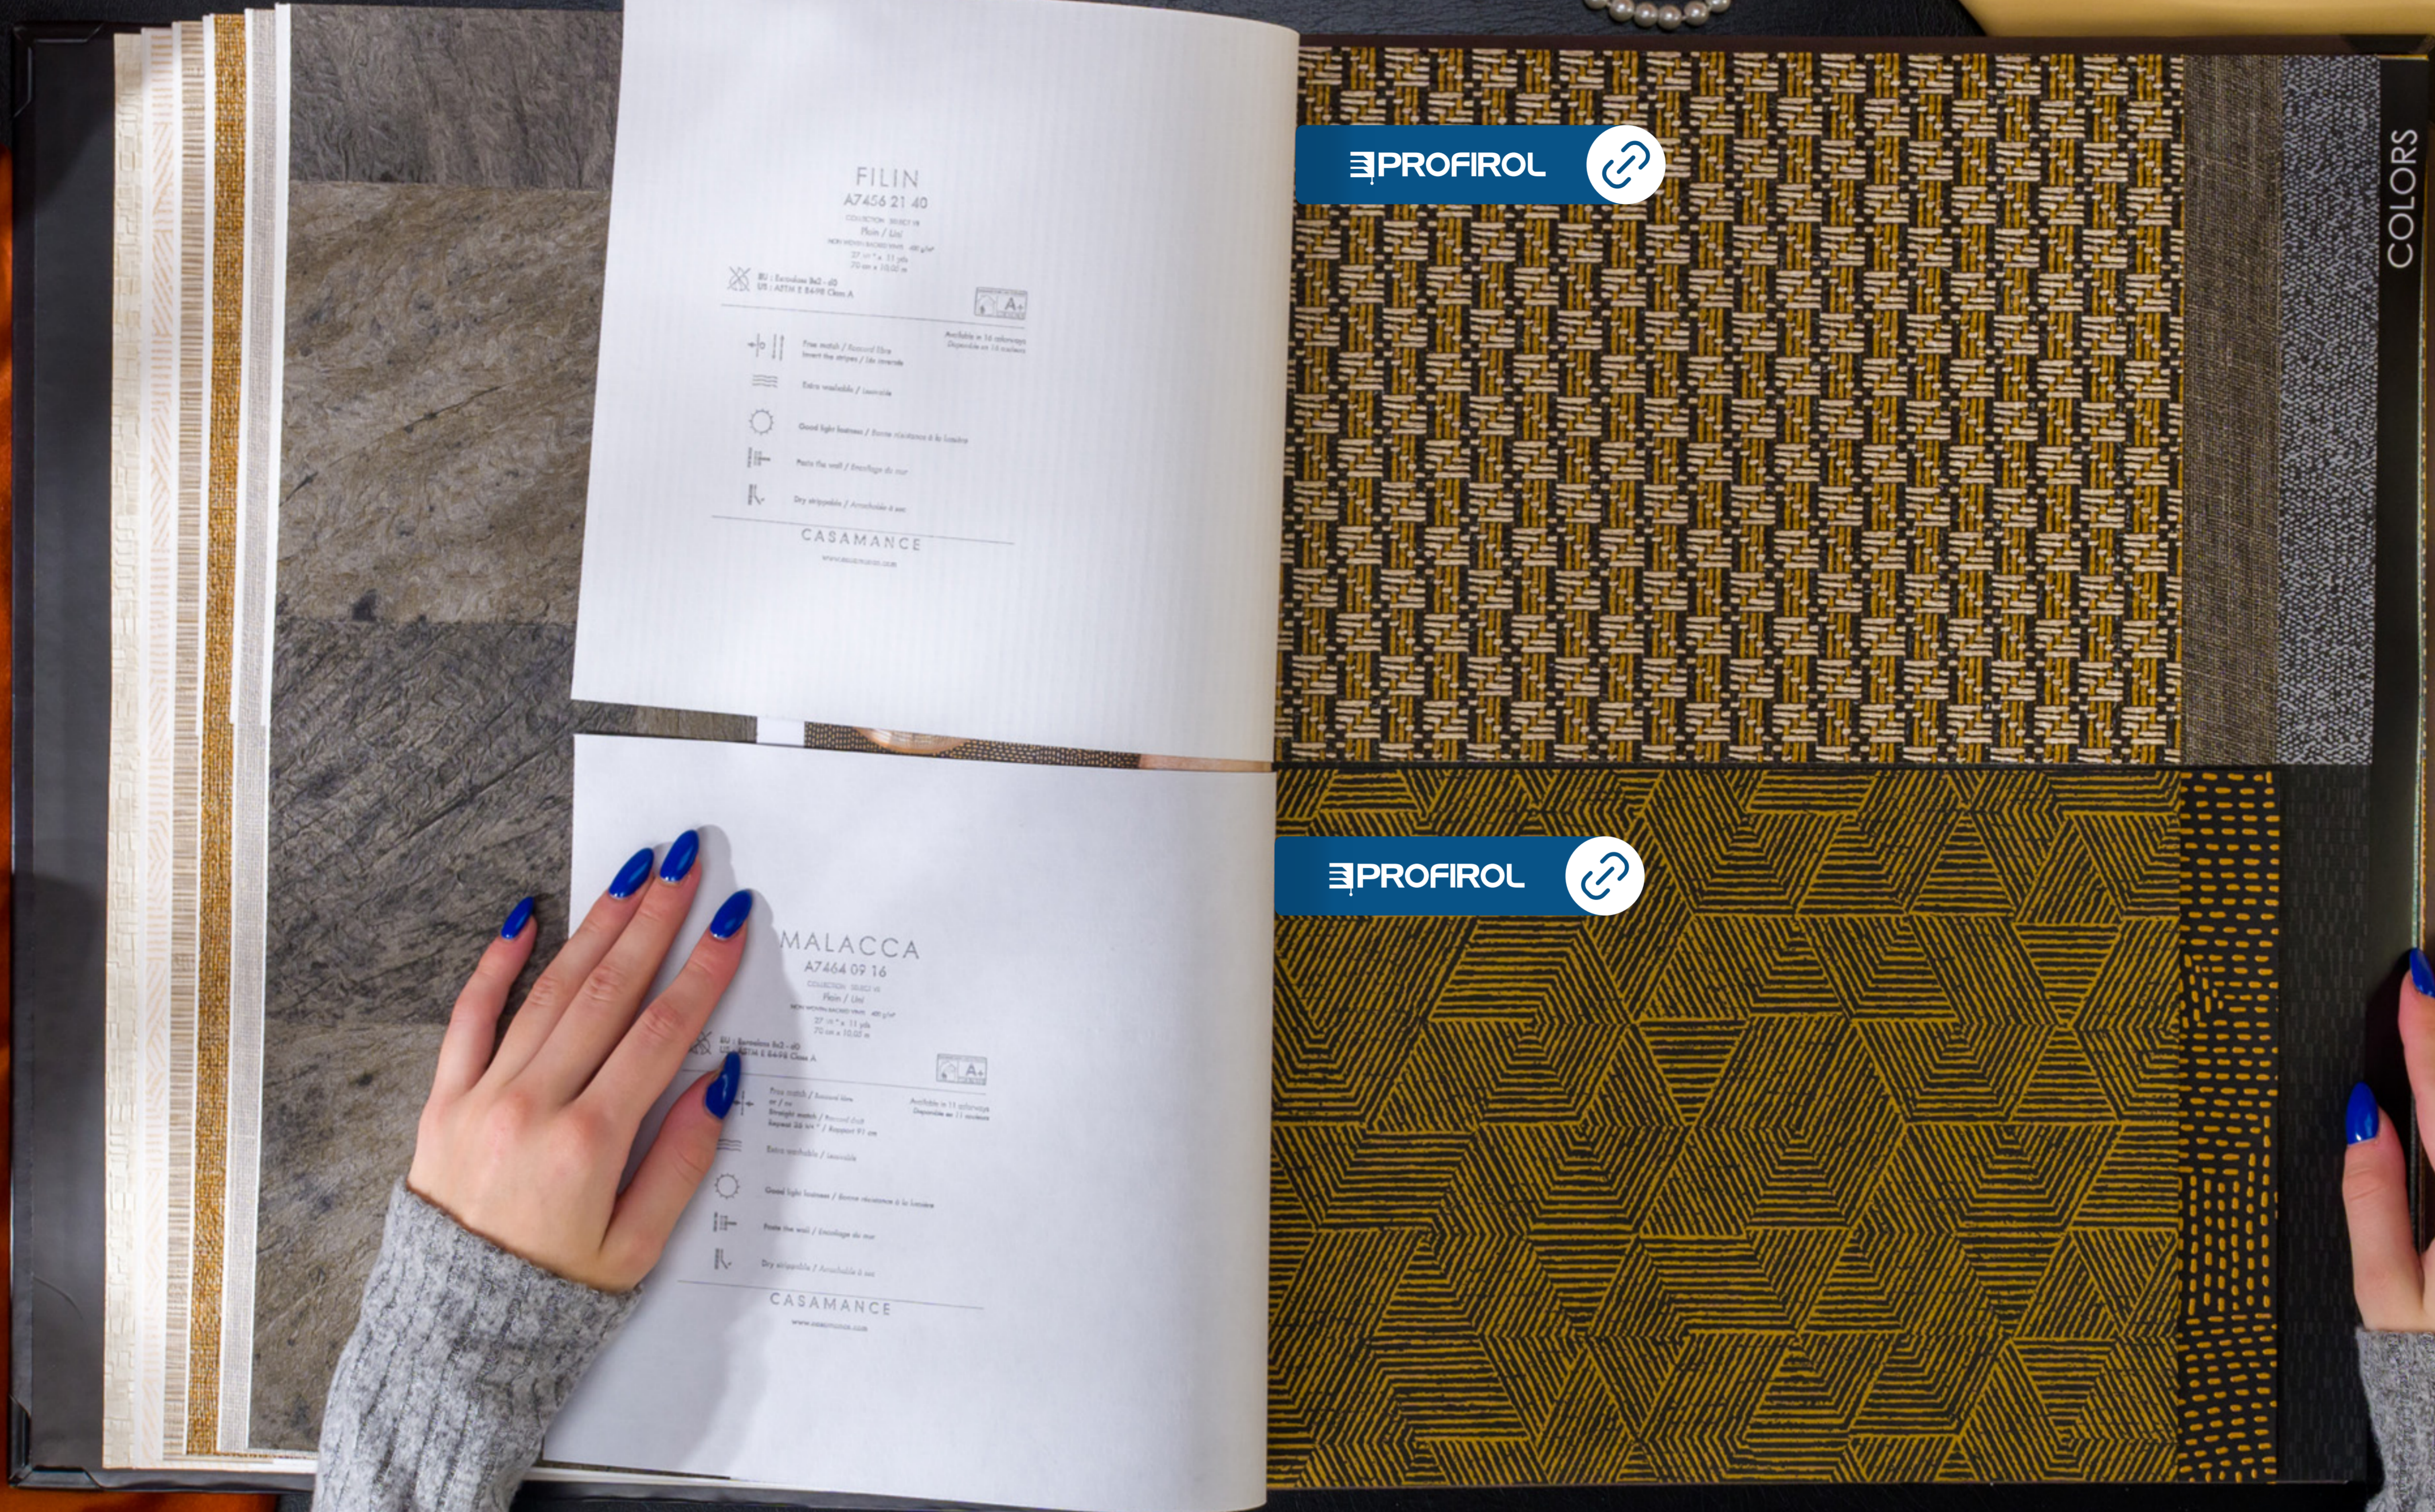

FILIN

A7456 21 40

COLLECTION: 2022/23

Plata / Silver

NEW YORK ACCENTUATION - 48x54"

27 in" x 11 yds

23 cm x 10,02 m

EU : Standard A2 - 02
US : ASTM E 8439 Class A

Available in 11 colors
Depende de 11 colores

Extra available / Disponible

Paste the wall / Enlucigar la pared

Dry cleaning / Limpieza a secar

CASAMANCE

www.casamance.com

PROFIROL

MALACCA

A7464 09 16

COLLECTION: 2022/23

Plata / Silver

NEW YORK ACCENTUATION - 48x54"

27 in" x 11 yds

23 cm x 10,02 m

EU : Standard A2 - 02
US : ASTM E 8439 Class A

Available in 11 colors
Depende de 11 colores

Extra available / Disponible

Paste the wall / Enlucigar la pared

Dry cleaning / Limpieza a secar

CASAMANCE

www.casamance.com

PROFIROL

COLORS