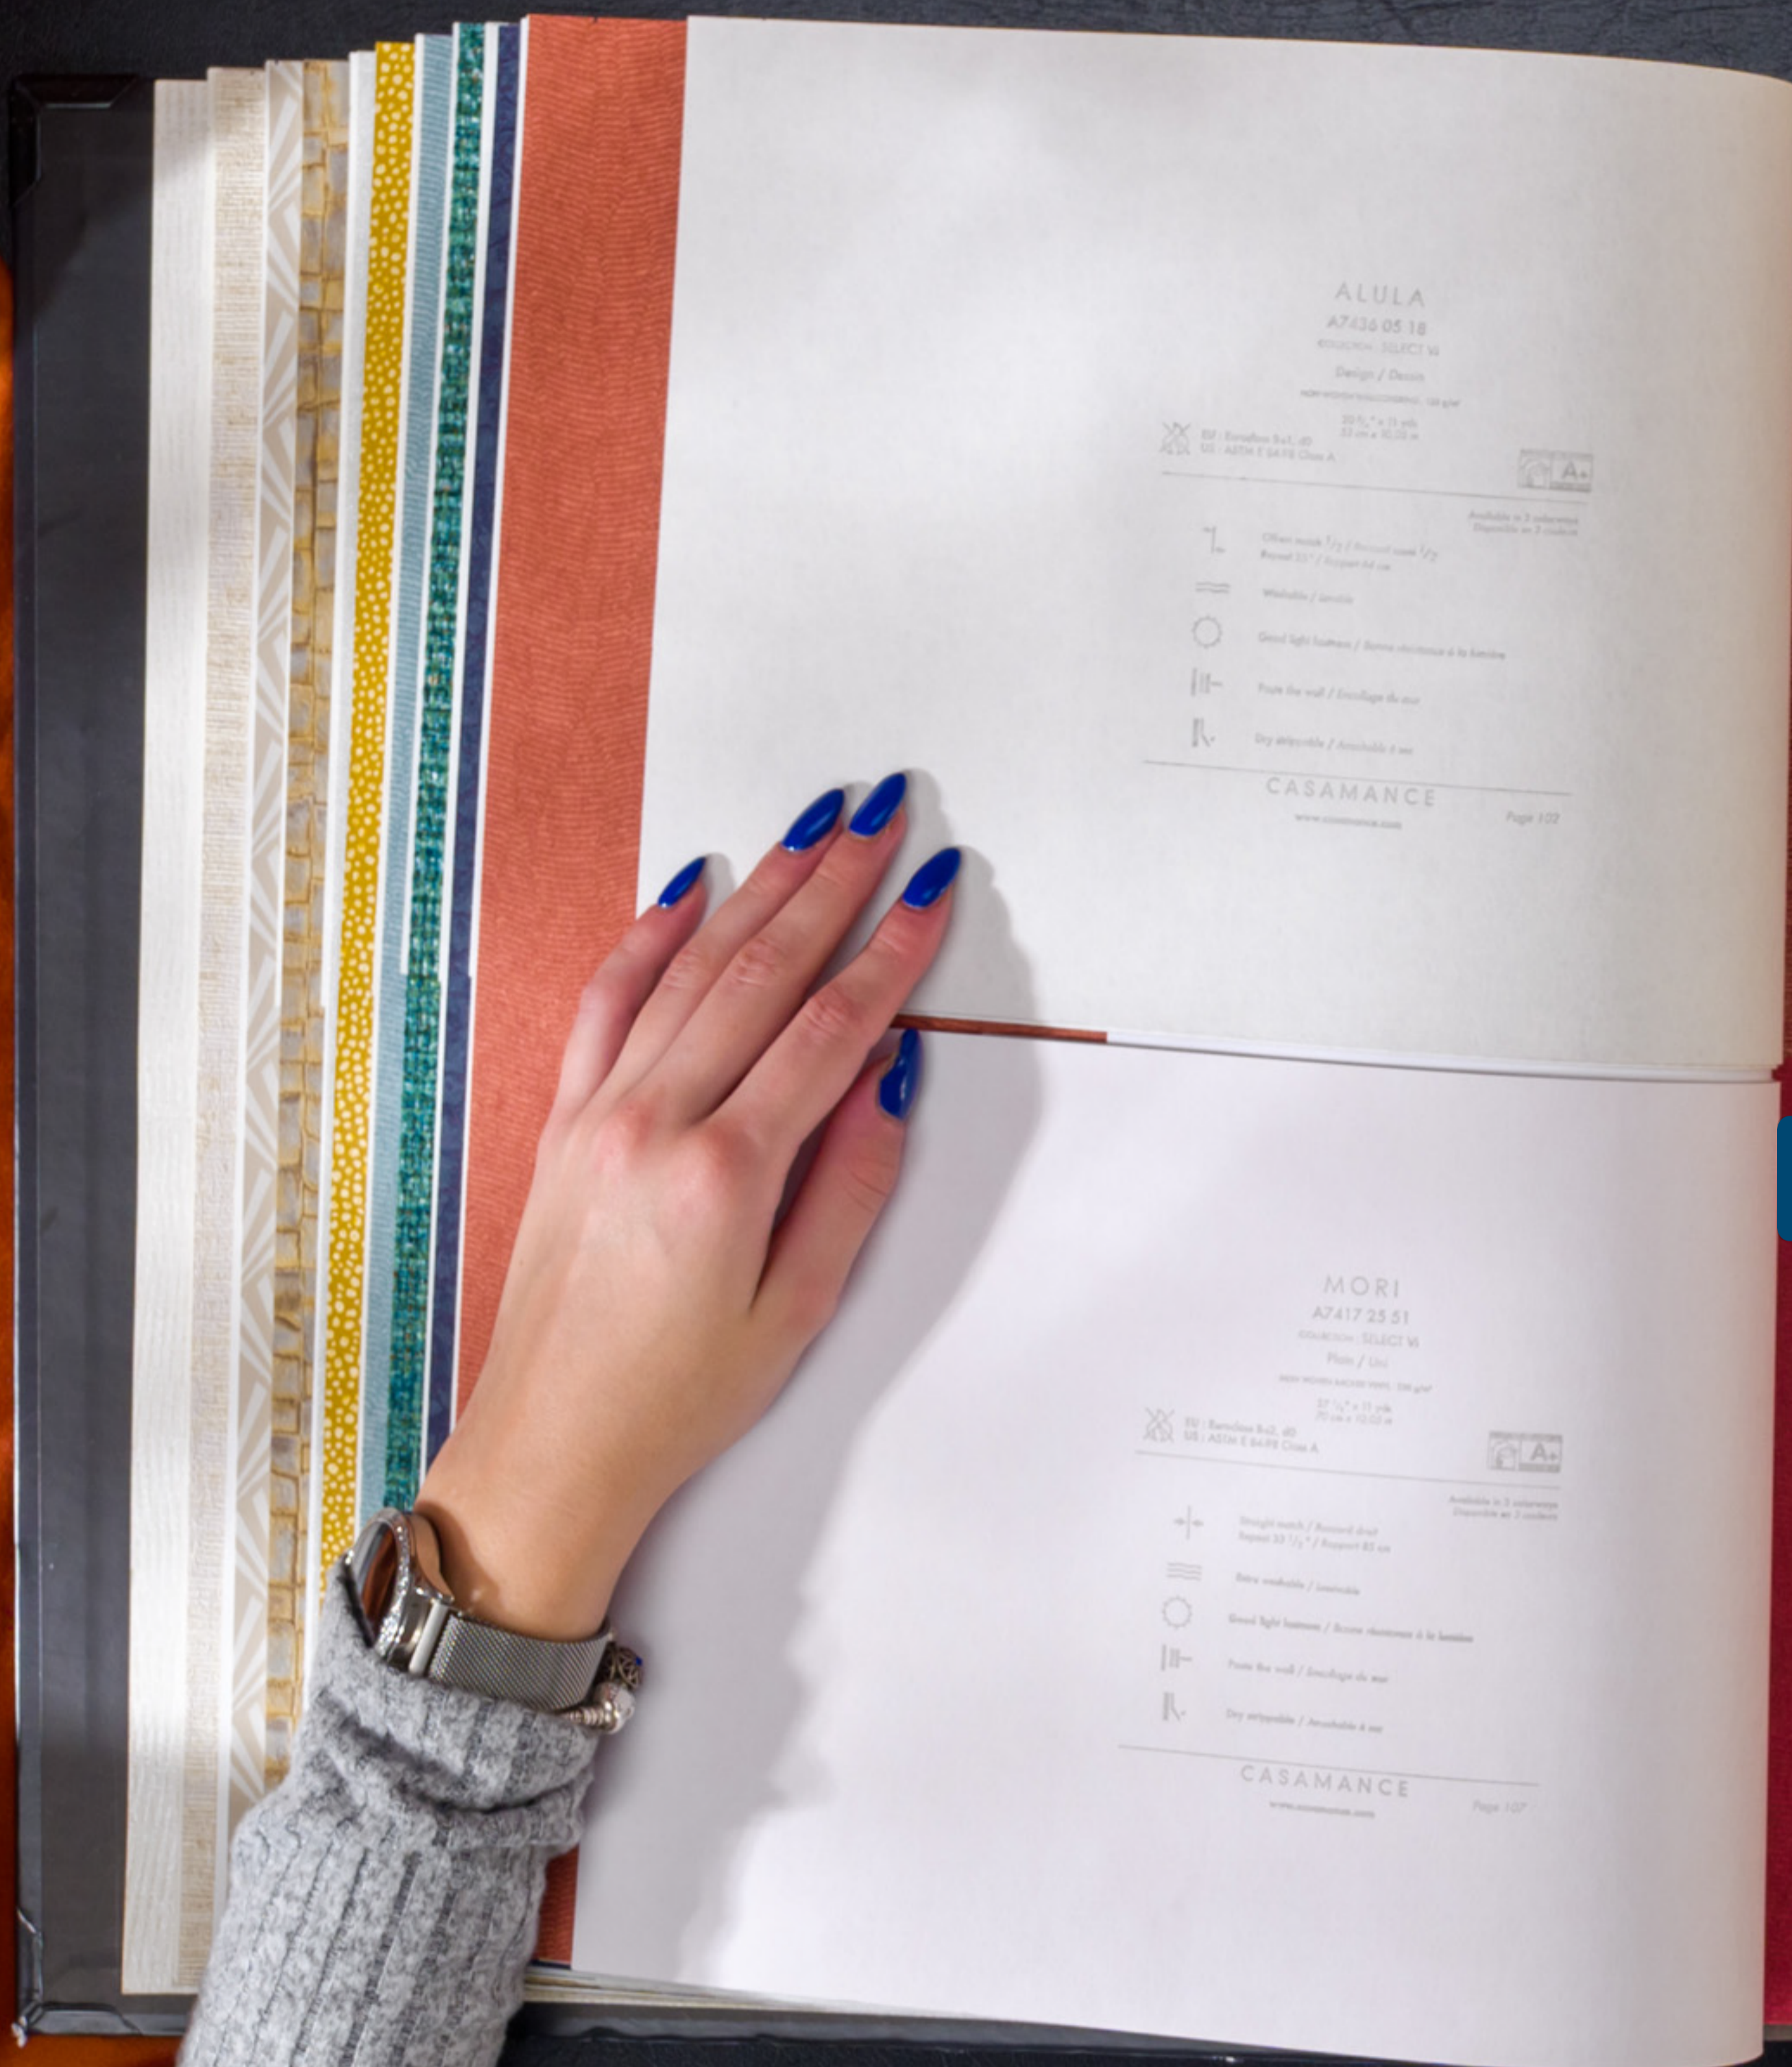

PROFIROL

PROFIROL

ALULA

A7436 05 18

ANALOGUE - SUBJECT W

Design / Design

www.casamance.com - 02 49 41 11 11

100% Acetate 100% 100% Acetate 100% Acetate

Available in 2 colors

Other wash / Other wash / Other wash / Other wash

Washable / Washable

Good light fastness / Good resistance to the sun

From the wall / Available to see

Dry cleanable / Available to see

CASAMANCE

Page 122

MORI

A7417 25 51

ANALOGUE - SUBJECT W

Design / Design

www.casamance.com - 02 49 41 11 11

100% Acetate 100% 100% Acetate 100% Acetate

Available in 2 colors

Other wash / Other wash / Other wash / Other wash

Washable / Washable

Good light fastness / Good resistance to the sun

From the wall / Available to see

Dry cleanable / Available to see

CASAMANCE

Page 122