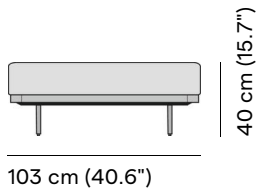

Technical drawing

Maintenance

To maintain and protect your Manutti pieces, we've developed a series of products that will guarantee their extended lifespan and your carefree enjoyment for many years to come.

- [Manutti Care line kit](#)
- [Cushion Boxes](#)
- [Protective Covers](#)