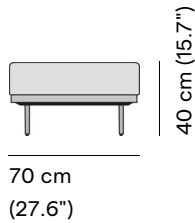

Technical drawing

Maintenance

To maintain and protect your Manutti pieces, we've developed a series of products that will guarantee their extended lifespan and your carefree enjoyment for many years to come.

- [Manutti Care line kit](#)
- [Cushion Boxes](#)
- [Protective Covers](#)