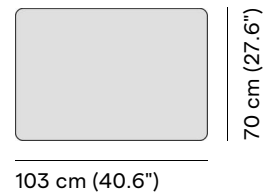

Technical drawing

Maintenance

To maintain and protect your Manutti pieces, we've developed a series of products that will guarantee their extended lifespan and your carefree enjoyment for many years to come.

- [Manutti Care line kit](#)
- [Cushion Boxes](#)
- [Protective Covers](#)