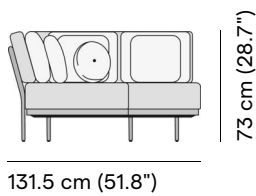

Technical drawing

Maintenance

To maintain and protect your Manutti pieces, we've developed a series of products that will guarantee their extended lifespan and your carefree enjoyment for many years to come.

- [Manutti Care line kit](#)
- [Cushion Boxes](#)
- [Protective Covers](#)