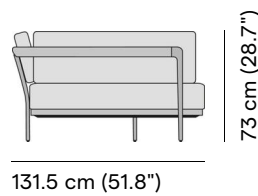

Technical drawing

Maintenance

To maintain and protect your Manutti pieces, we've developed a series of products that will guarantee their extended lifespan and your carefree enjoyment for many years to come.

- [Manutti Care line kit](#)
- [Cushion Boxes](#)
- [Protective Covers](#)