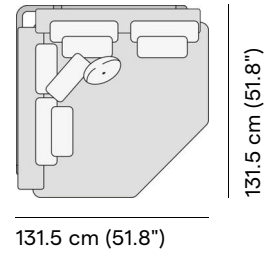

Technical drawing

Maintenance

To maintain and protect your Manutti pieces, we've developed a series of products that will guarantee their extended lifespan and your carefree enjoyment for many years to come.

- [Manutti Care line kit](#)
- [Cushion Boxes](#)
- [Protective Covers](#)